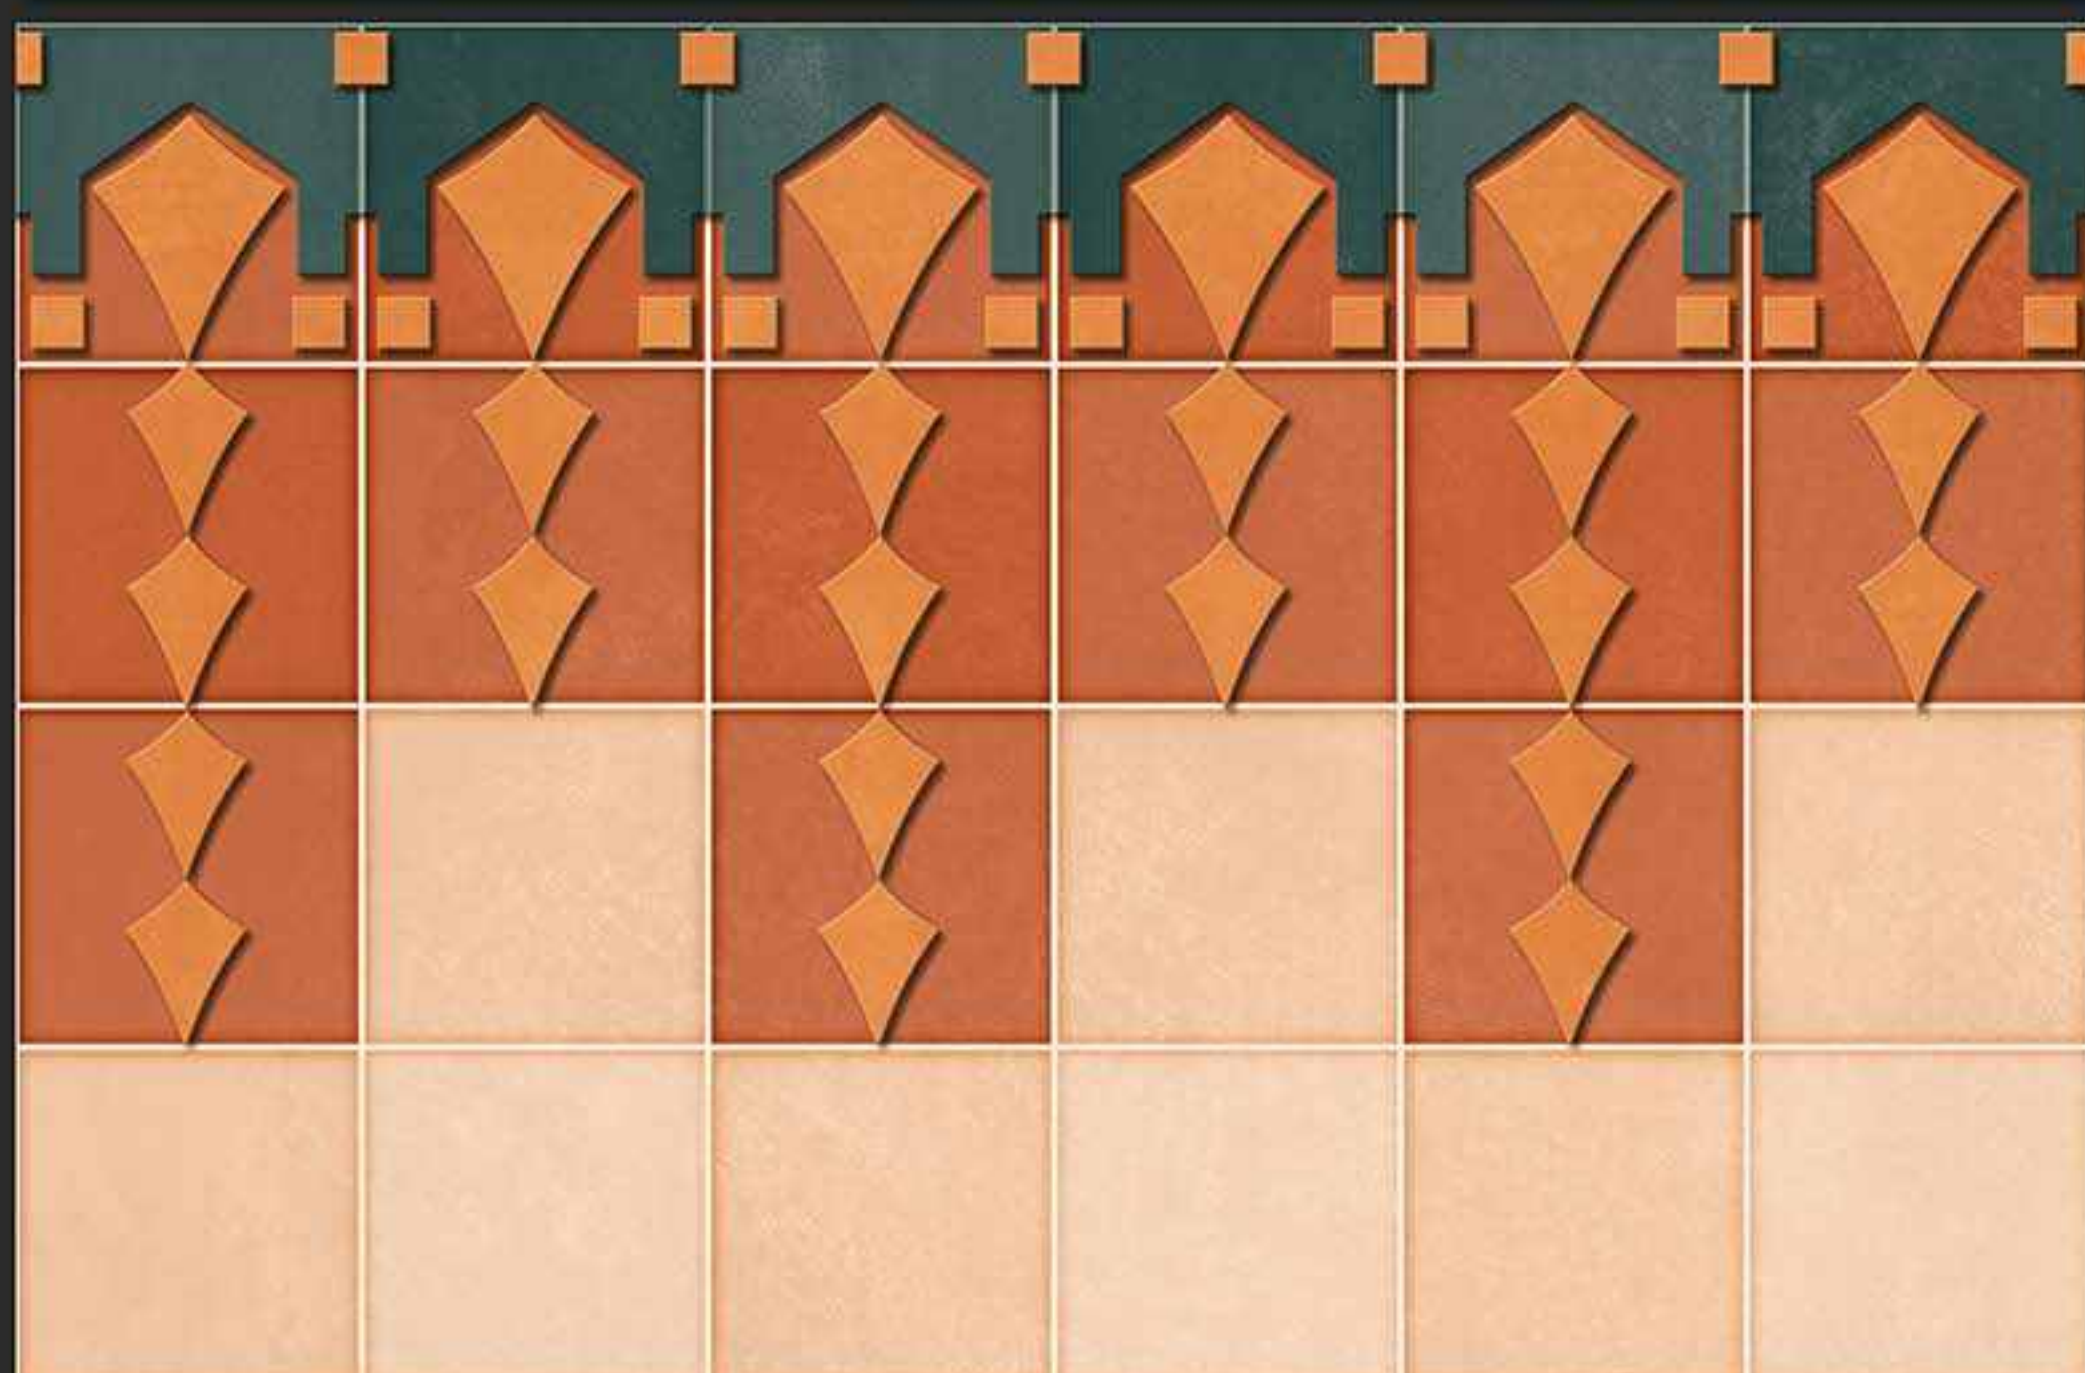

7155-HL-A [PUNCH]