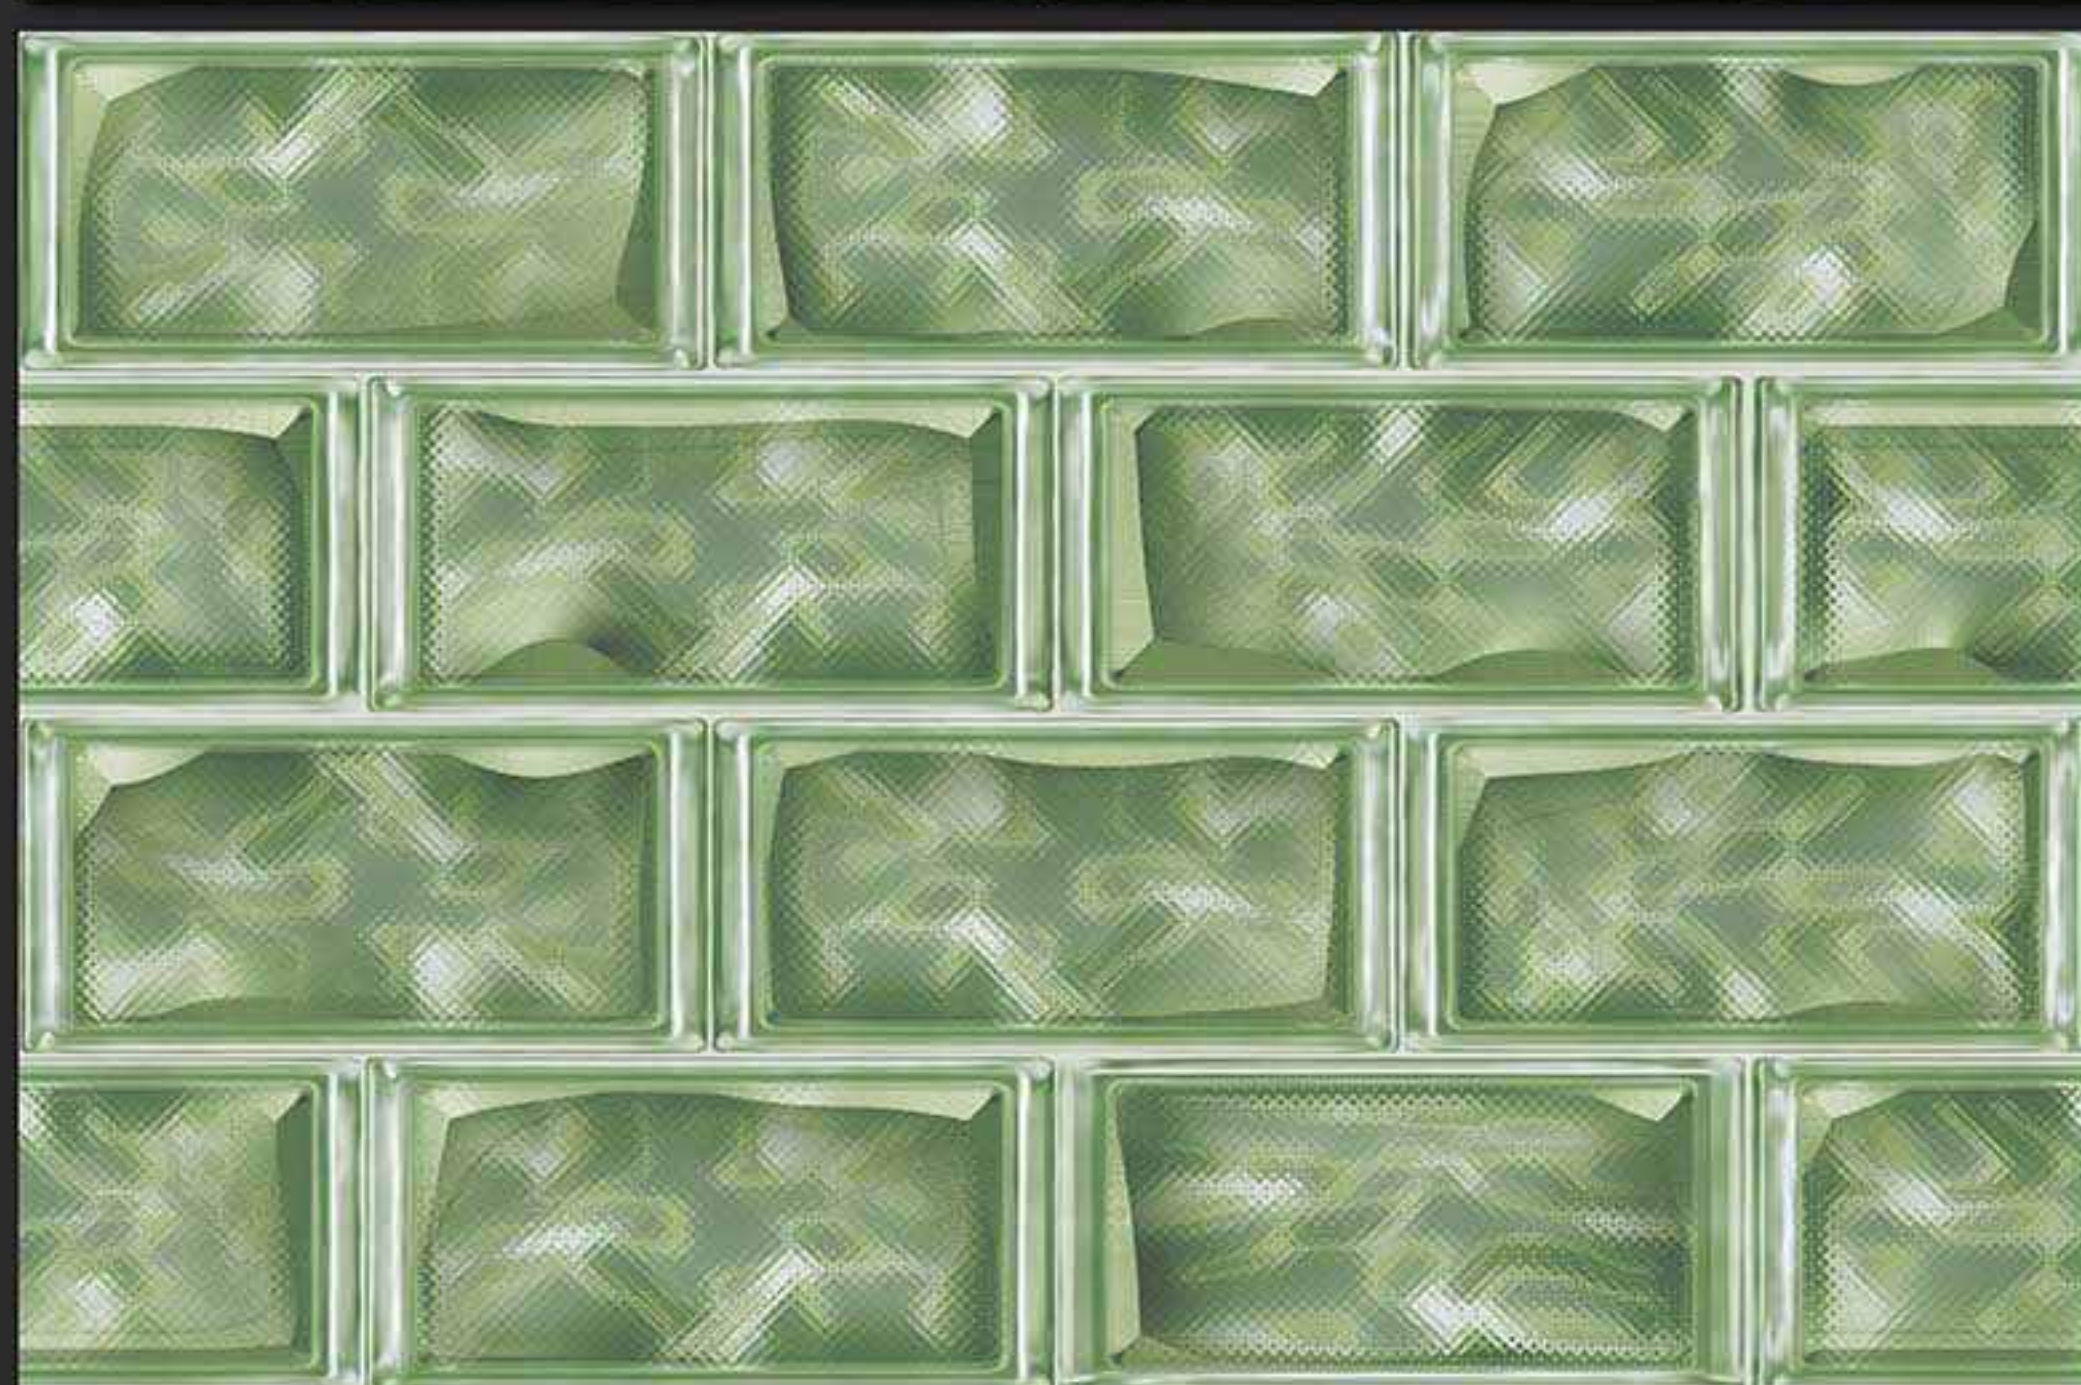

7179-LT [PUNCH]

7179-HL-A [PUNCH]

7179-DK [PUNCH]

DIGITAL
WALL TILES

300x450MM GLOSSY

VERONICA
CERAMIC

7179-LT [PUNCH]

7179-HL-B [PUNCH]