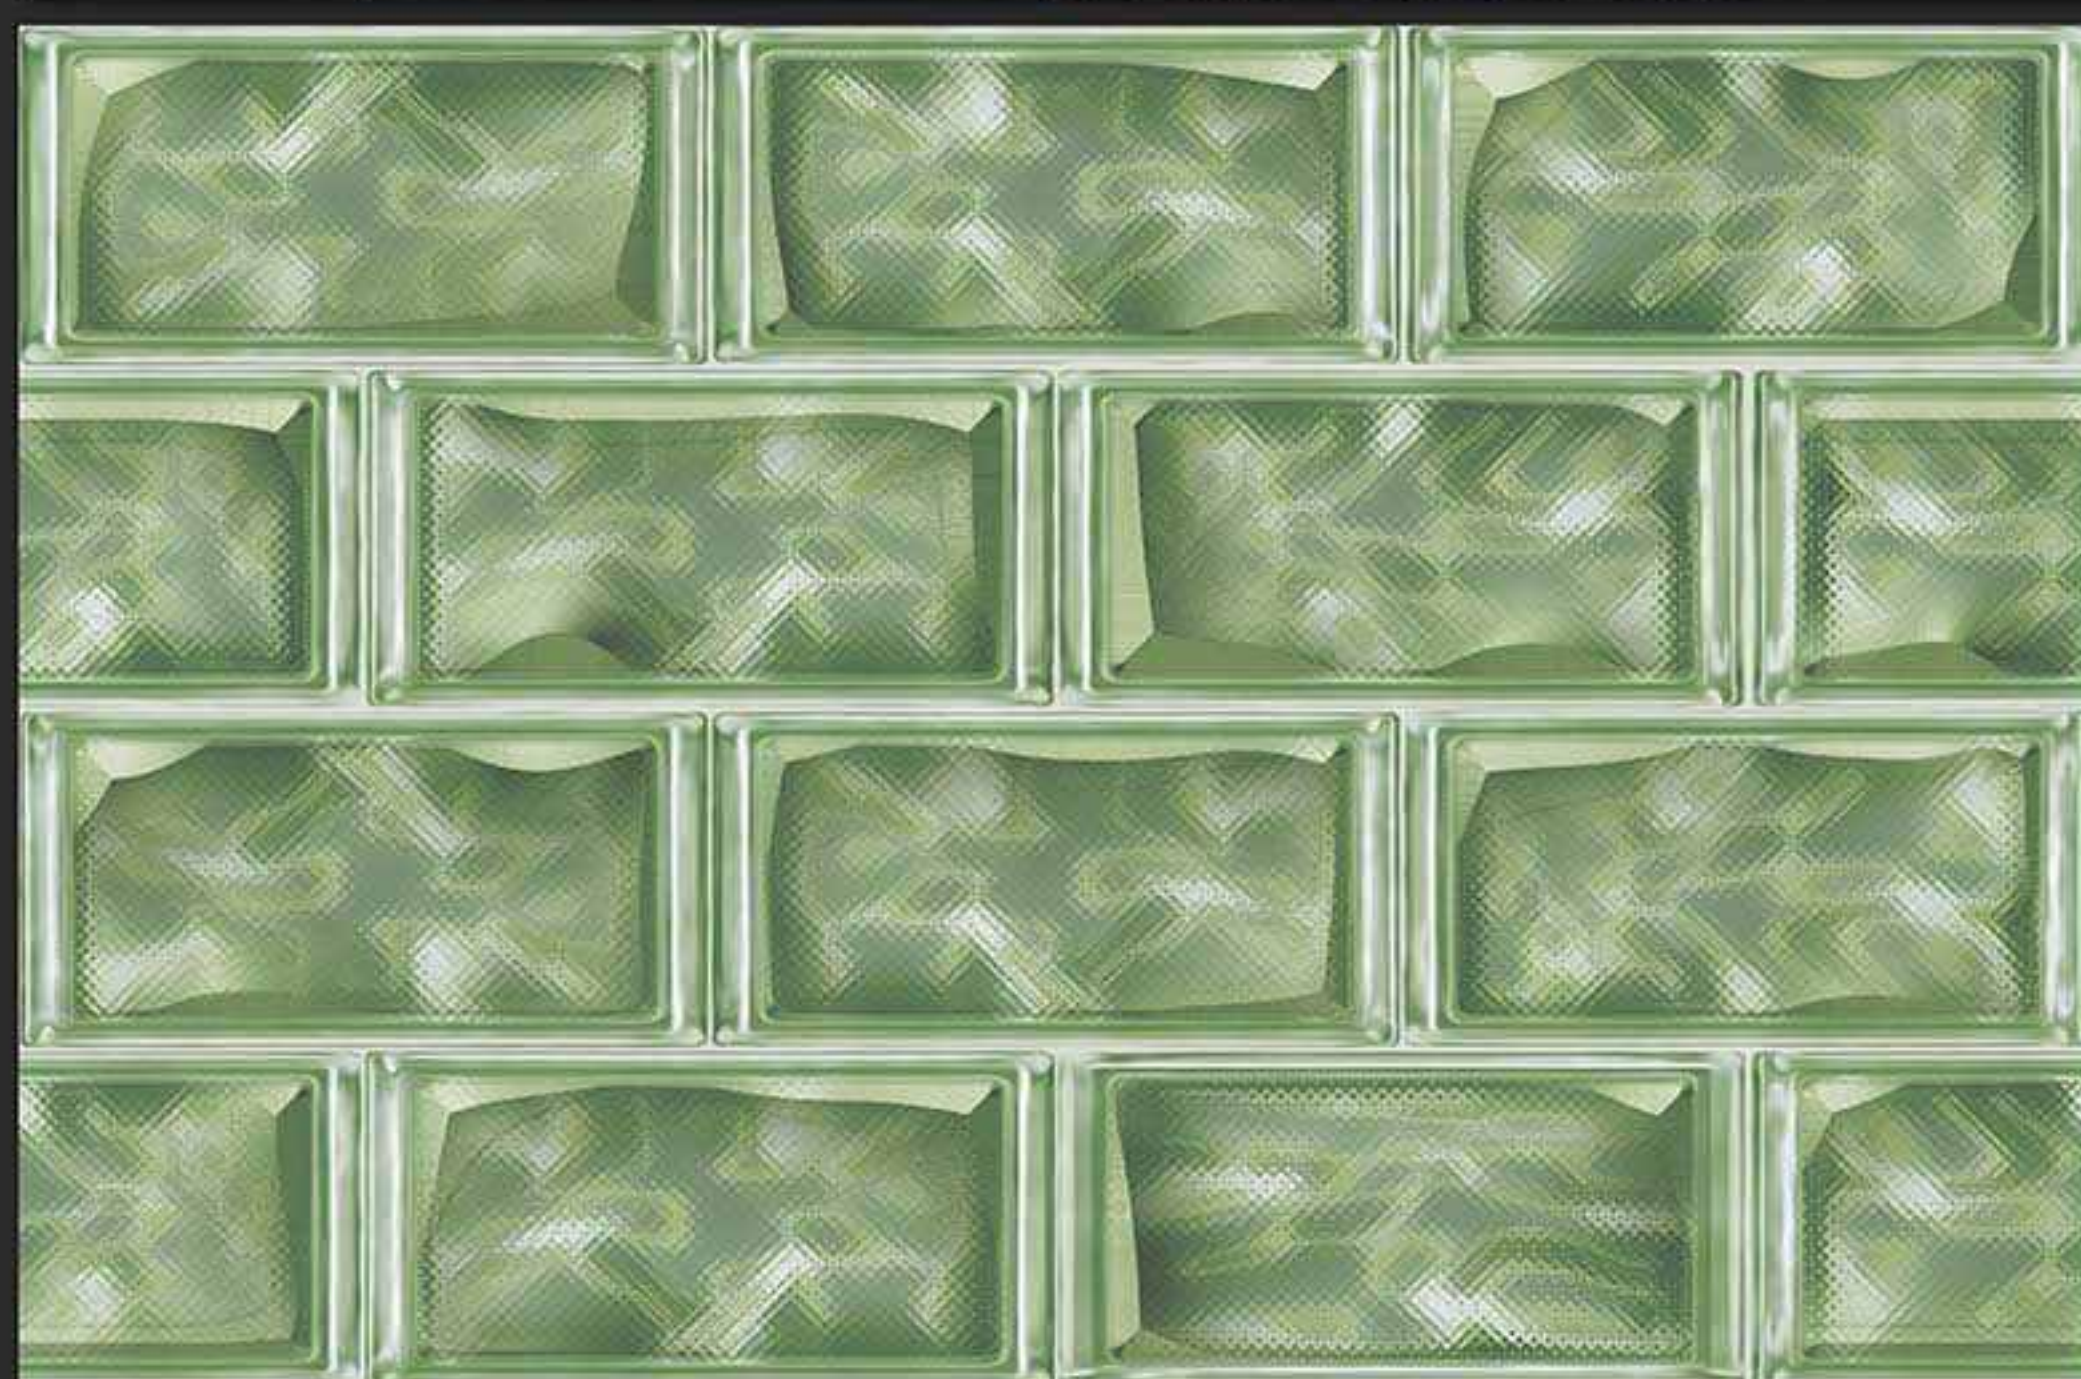

7179-DK [PUNCH]