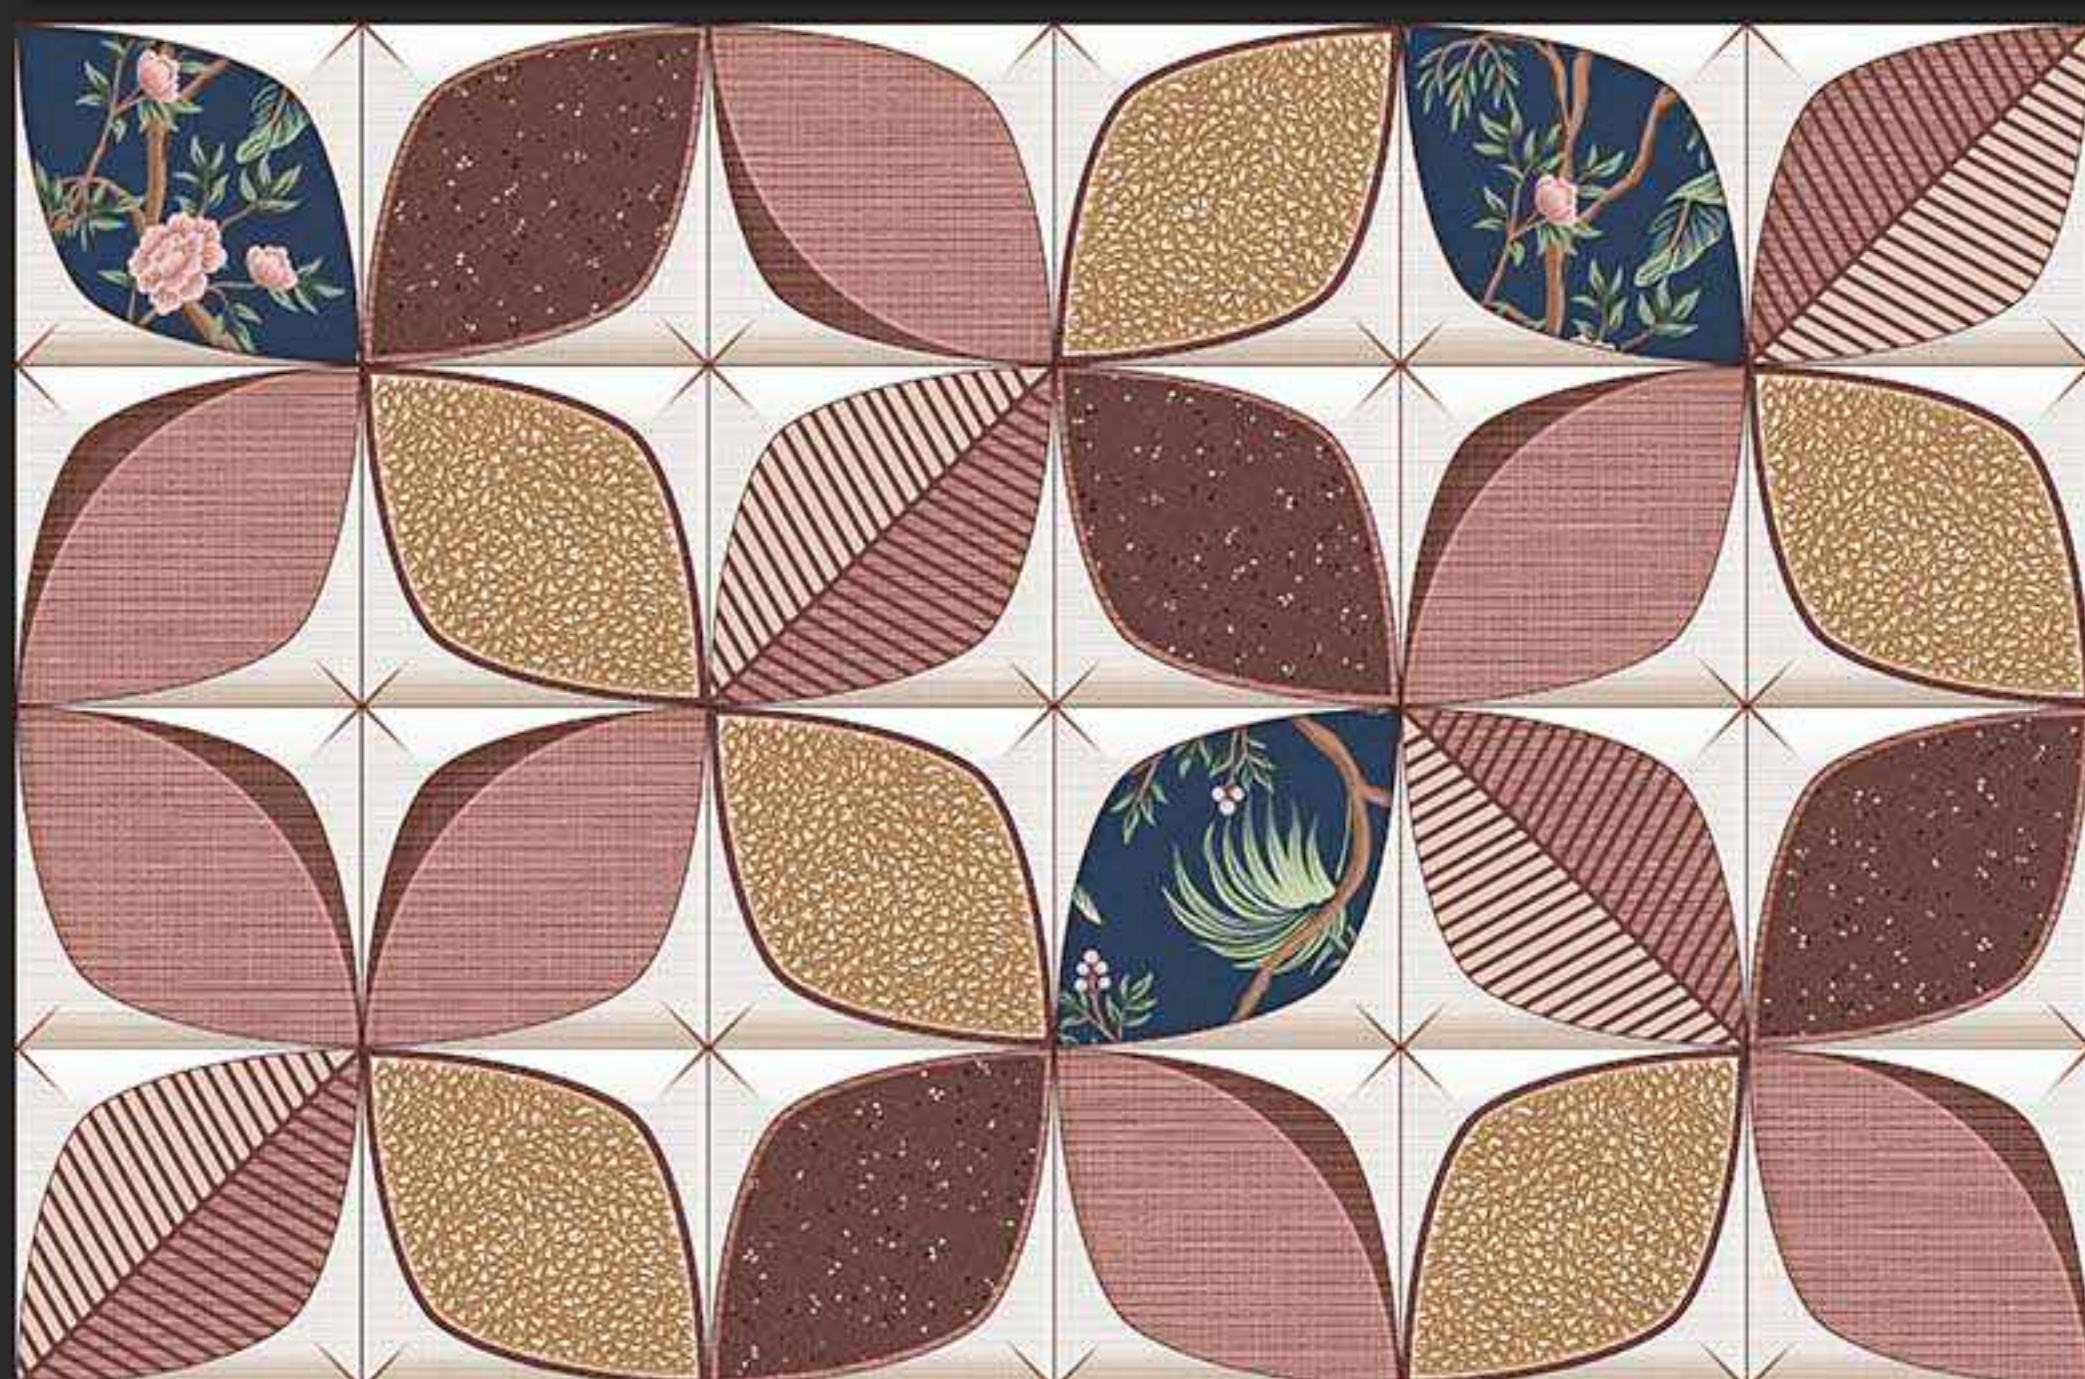

7150-LT [PLAIN]

7150-HL-A [PUNCH]

7150-DK [PLAIN]

DIGITAL
WALL TILES

300x450MM GLOSSY

VERONICA
CERAMIC

7150-LT [PLAIN]

7150-HL-B [PUNCH]