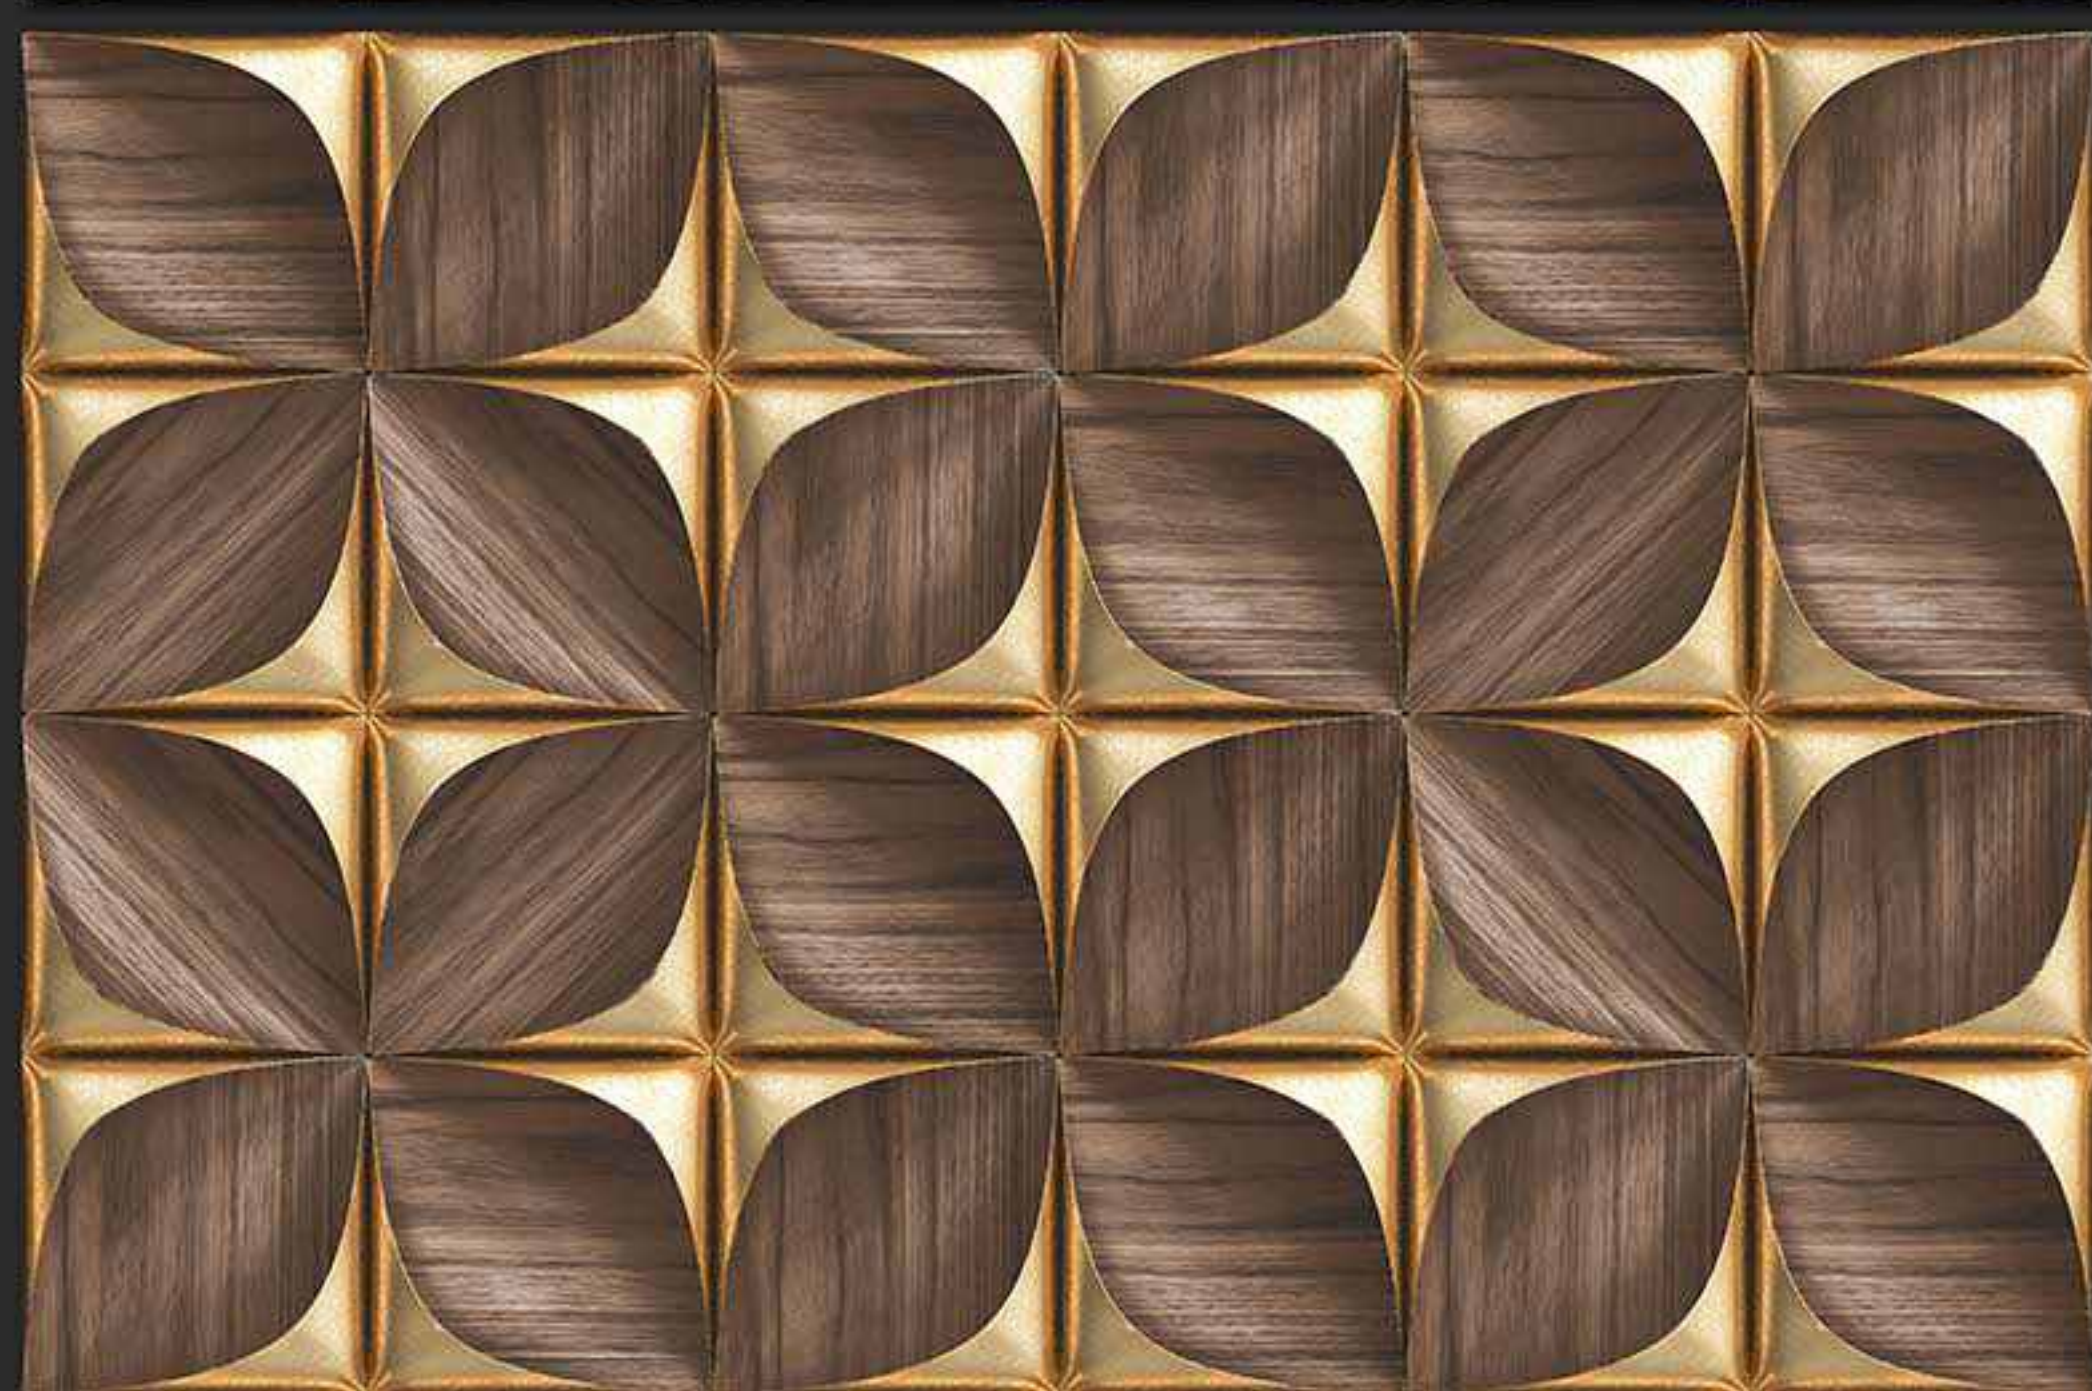

7137-DK [PLAIN]

DIGITAL
WALL TILES

300x450MM GLOSSY

VERONICA
CERAMIC

7138-LT [PUNCH]

7138-HL-A [PUNCH]

7138-DK [PUNCH]

DIGITAL
WALL TILES