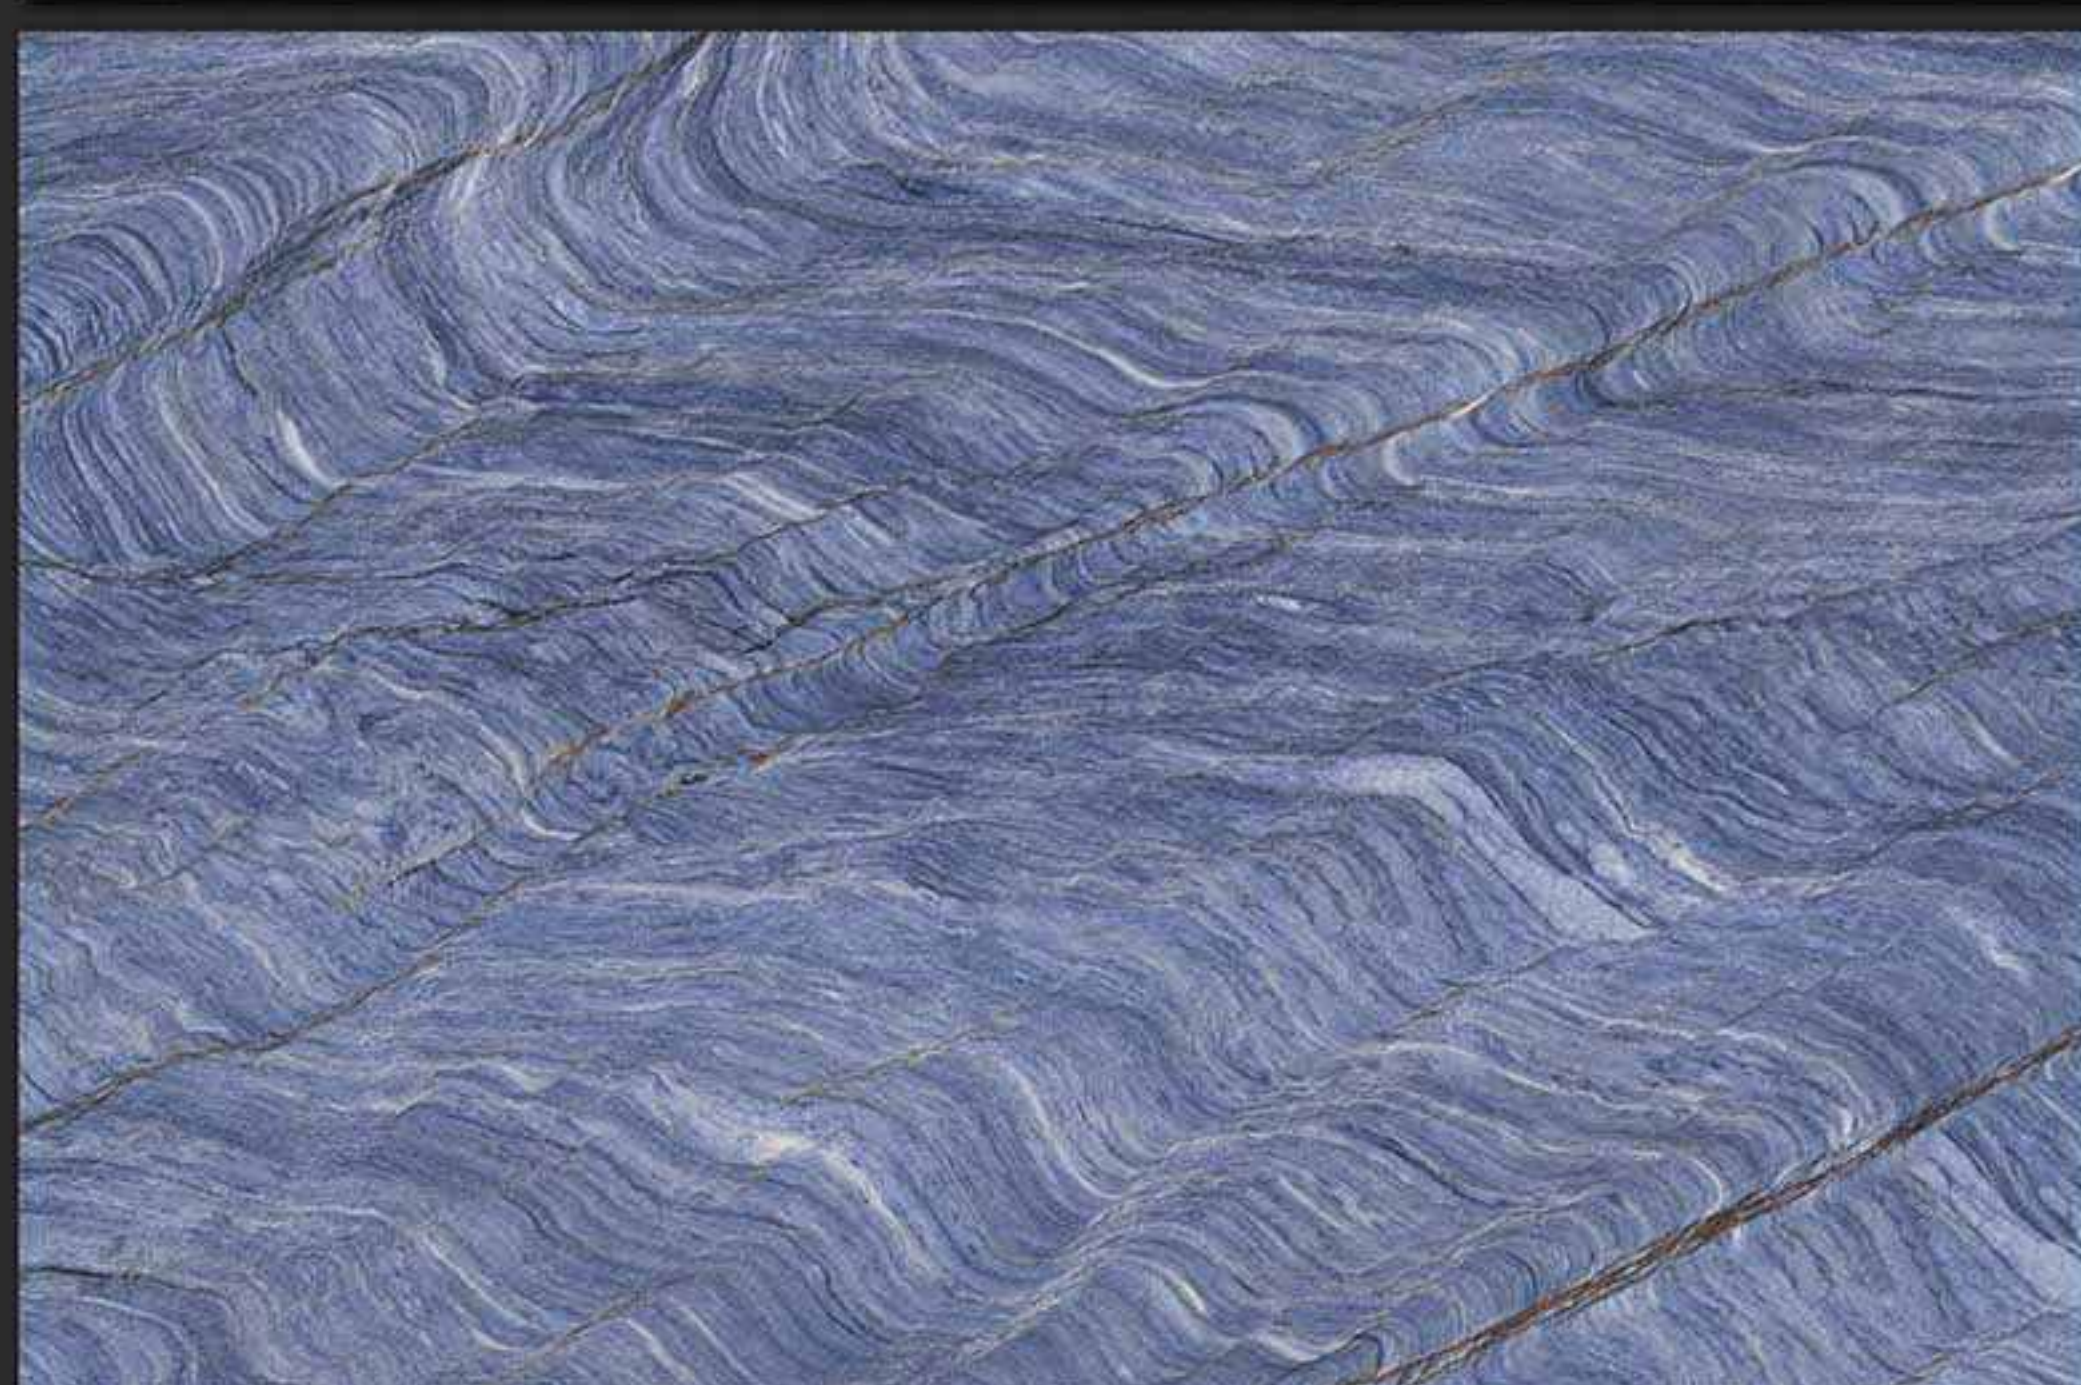

7165-LT [PLAIN]

7165-HL-A [PUNCH]

7165-DK [PLAIN]

DIGITAL
WALL TILES

300x450MM GLOSSY

VERONICA
CERAMIC

7165-LT [PLAIN]

7165-HL-B [PUNCH]