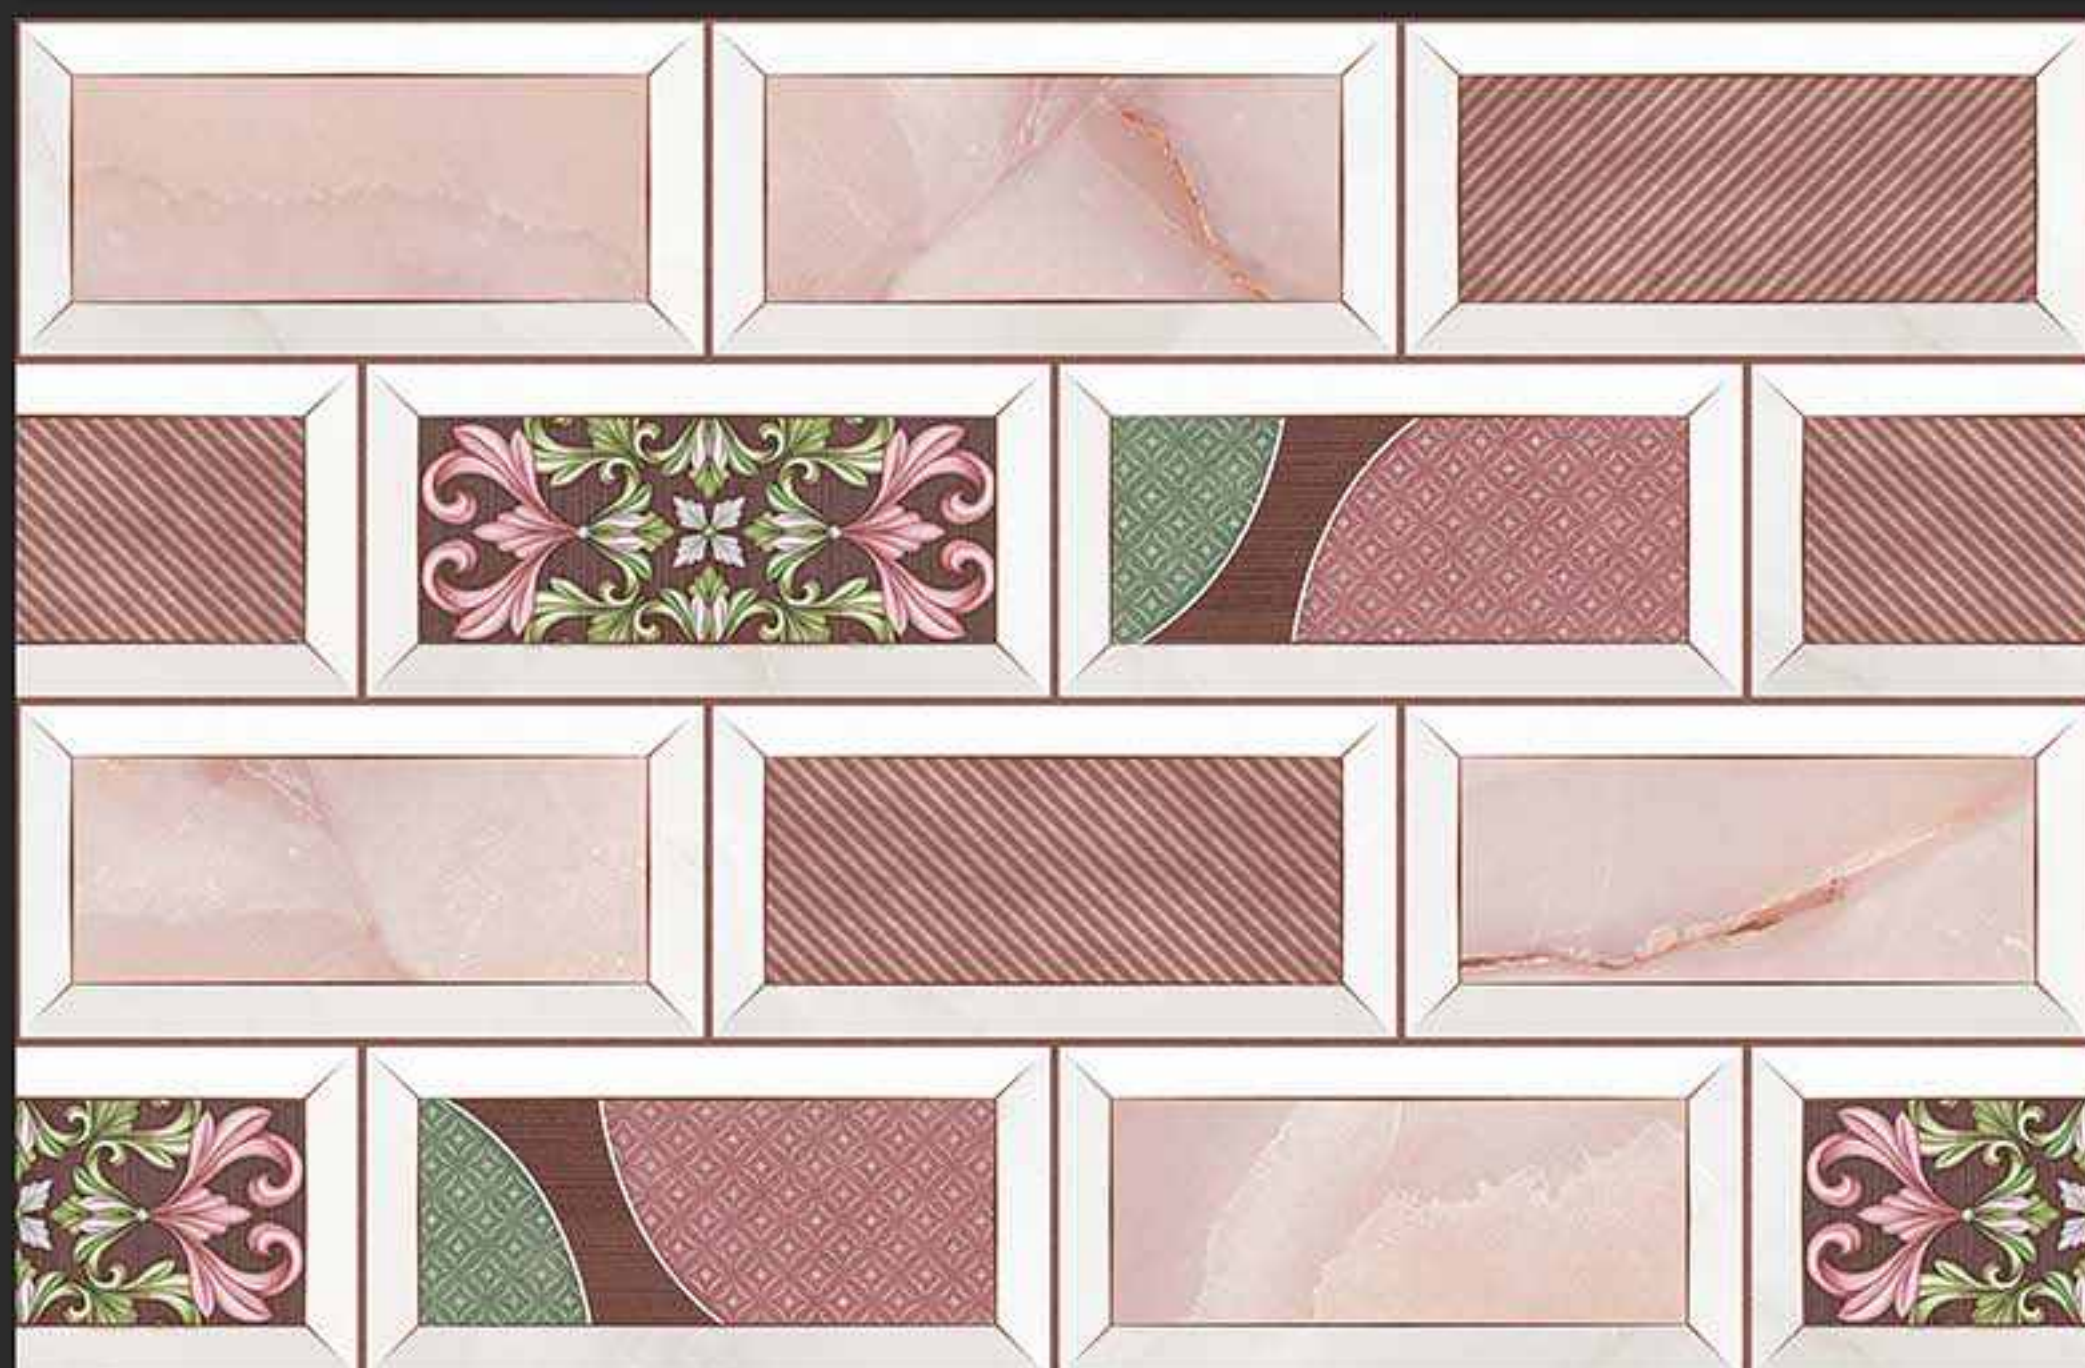

7177-DK [PLAIN]

DIGITAL
WALL TILES

300x450MM GLOSSY

VERONICA
CERAMIC

7177-LT [PLAIN]

7177-HL-B [PUNCH]

7177-DK [PLAIN]

DIGITAL
WALL TILES