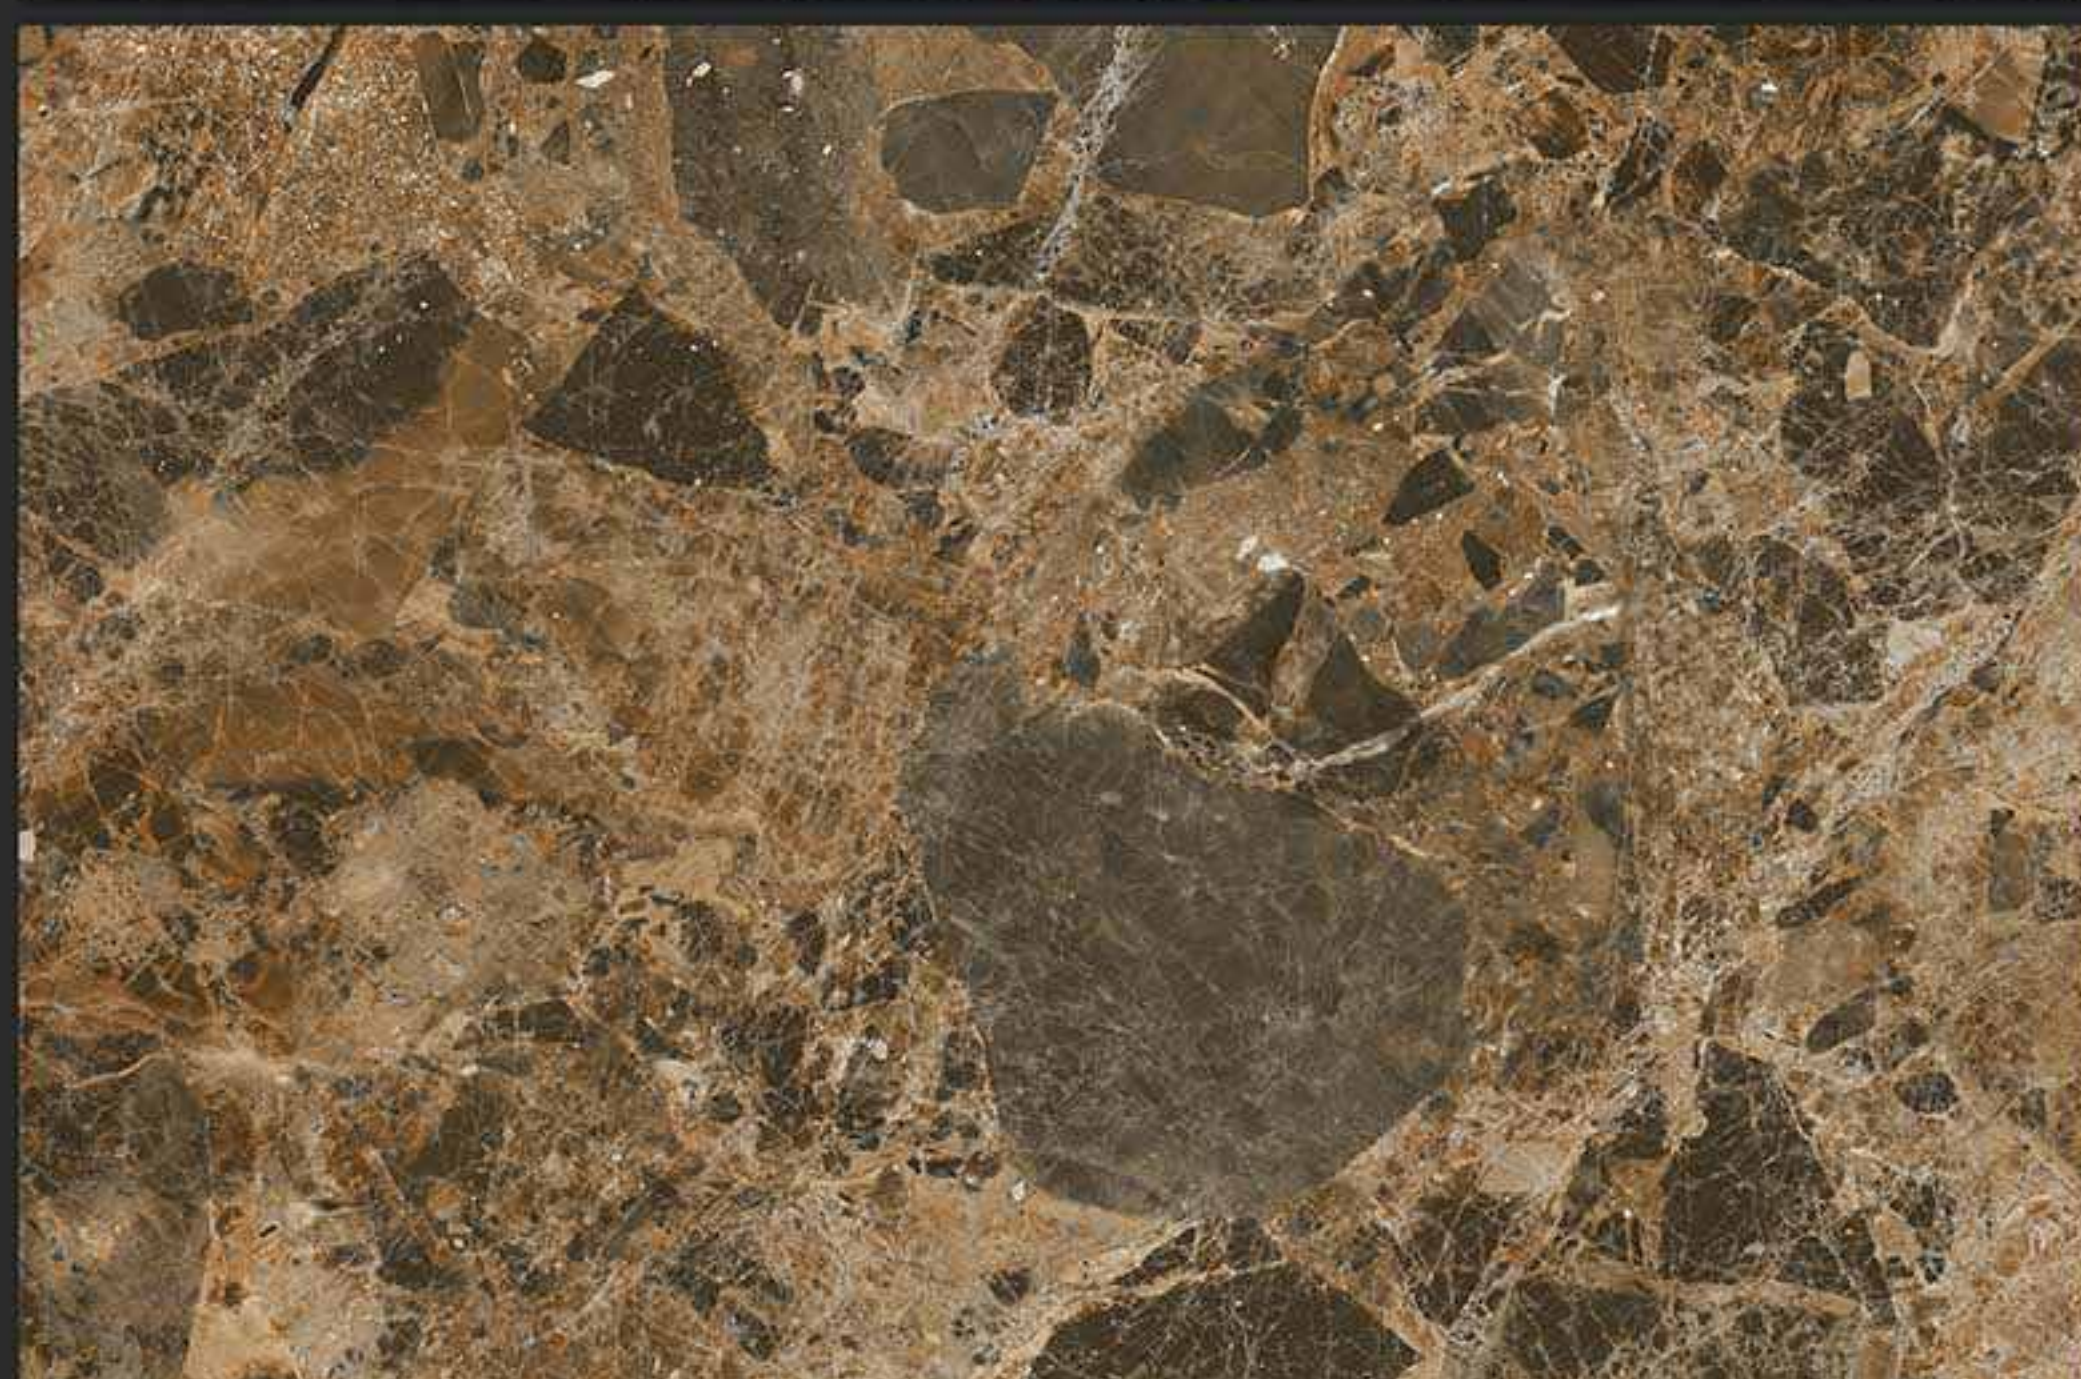

7139-LT [PLAIN]

7139-HL-B [PUNCH]

7139-DK [PLAIN]

DIGITAL
WALL TILES

300x450MM GLOSSY

VERONICA
CERAMIC

7139-LT [PLAIN]

7139-HL-C [PUNCH]