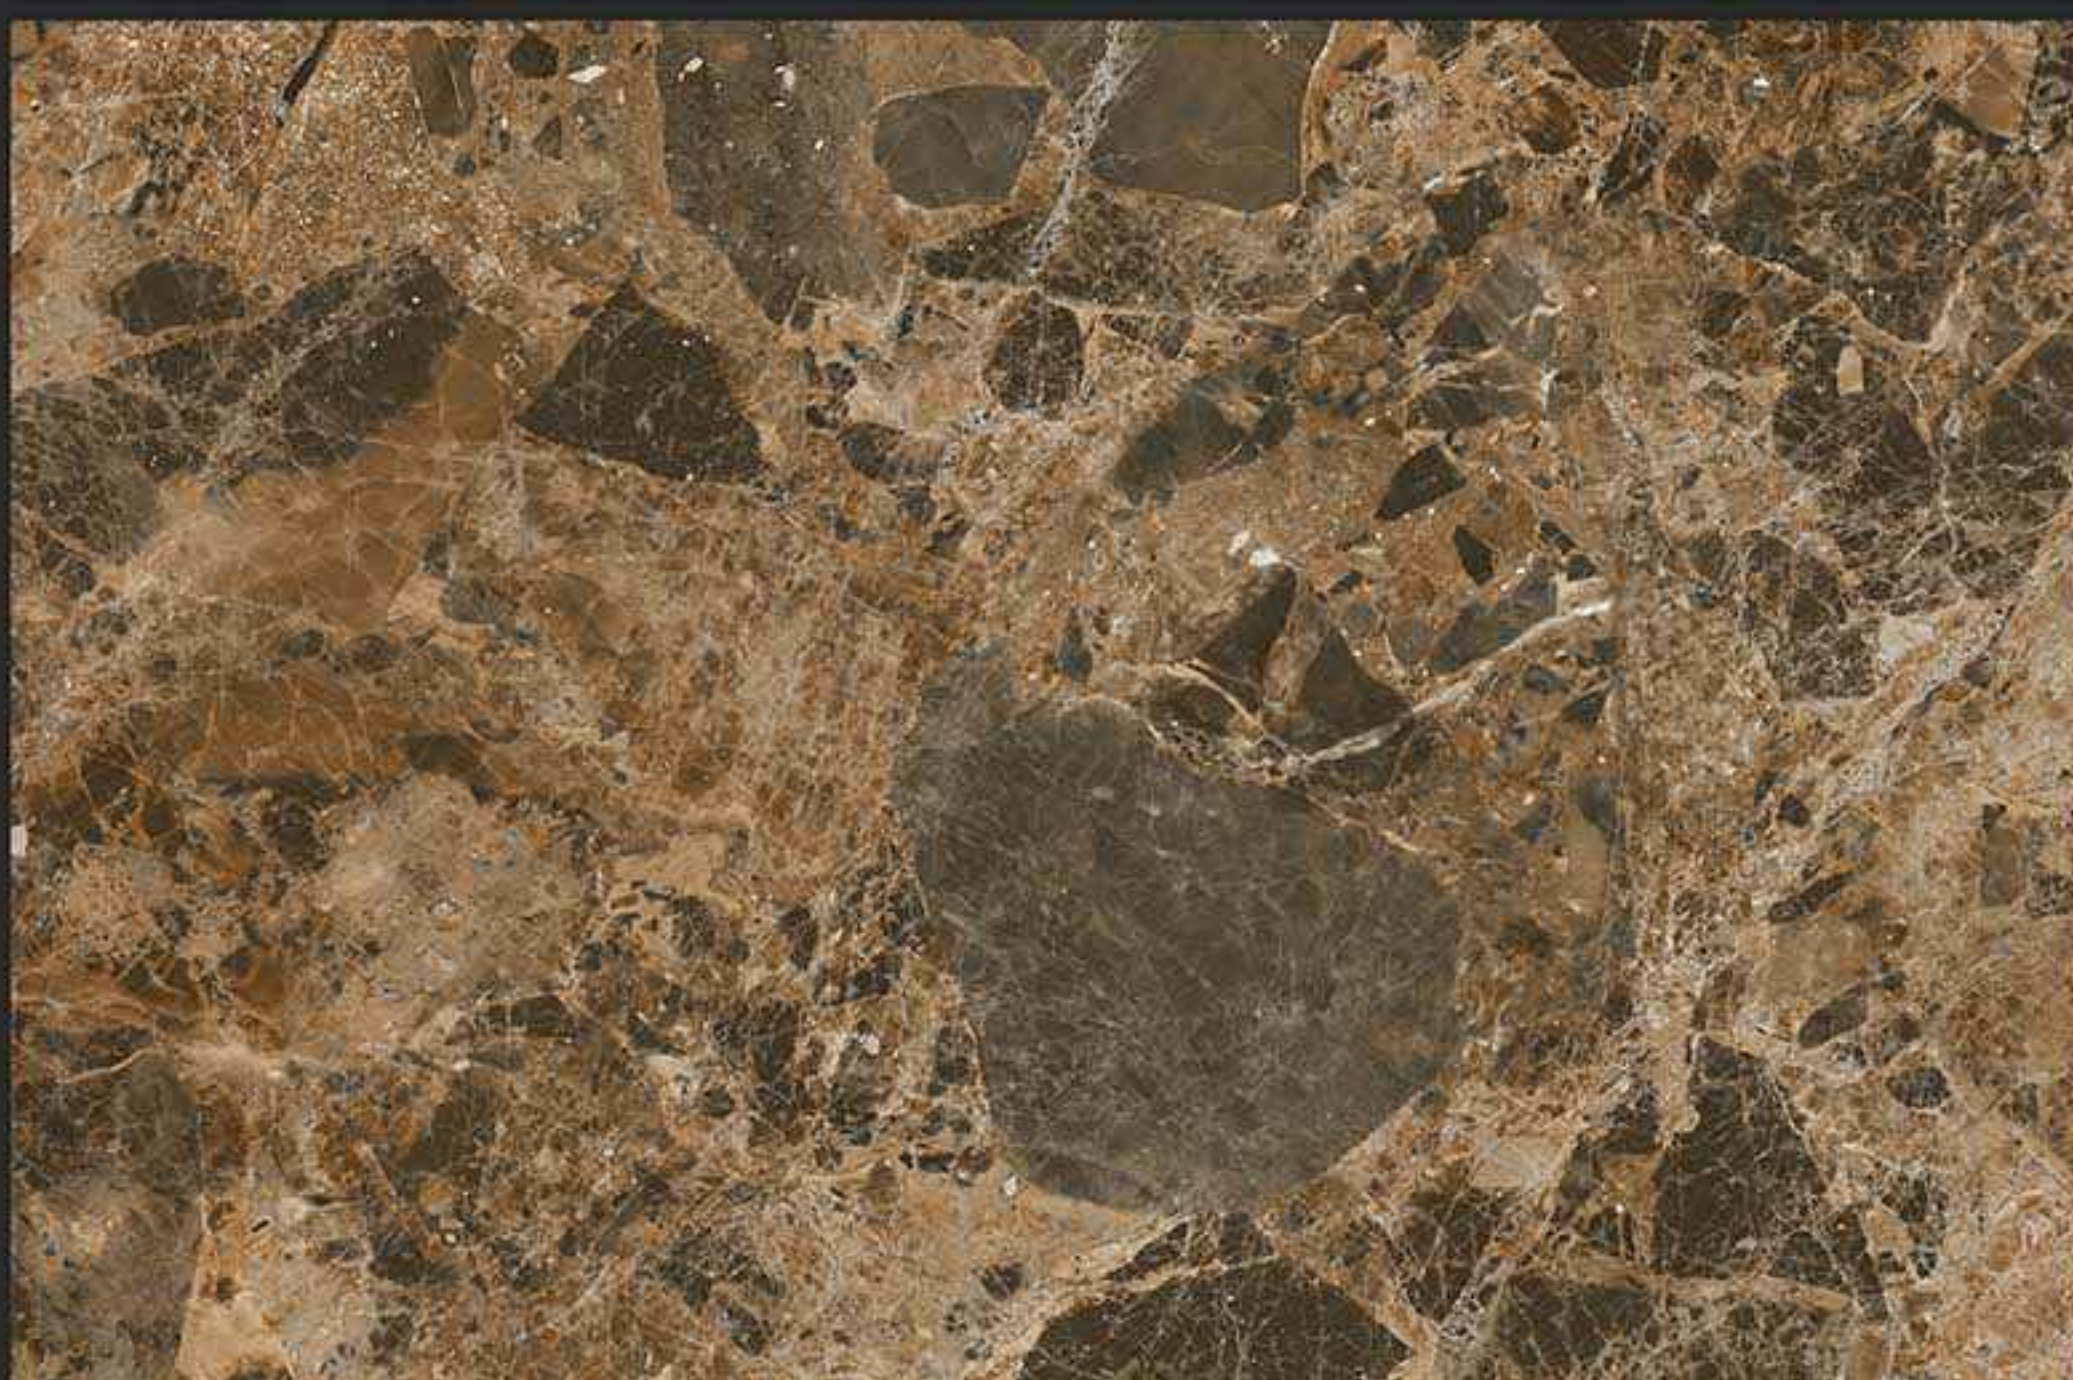

300x450MM GLOSSY

VERONICA
CERAMIC

7139-LT [PLAIN]

7139-HL-A [PUNCH]

7139-DK [PLAIN]

DIGITAL
WALL TILES

300x450MM GLOSSY

VERONICA
CERAMIC