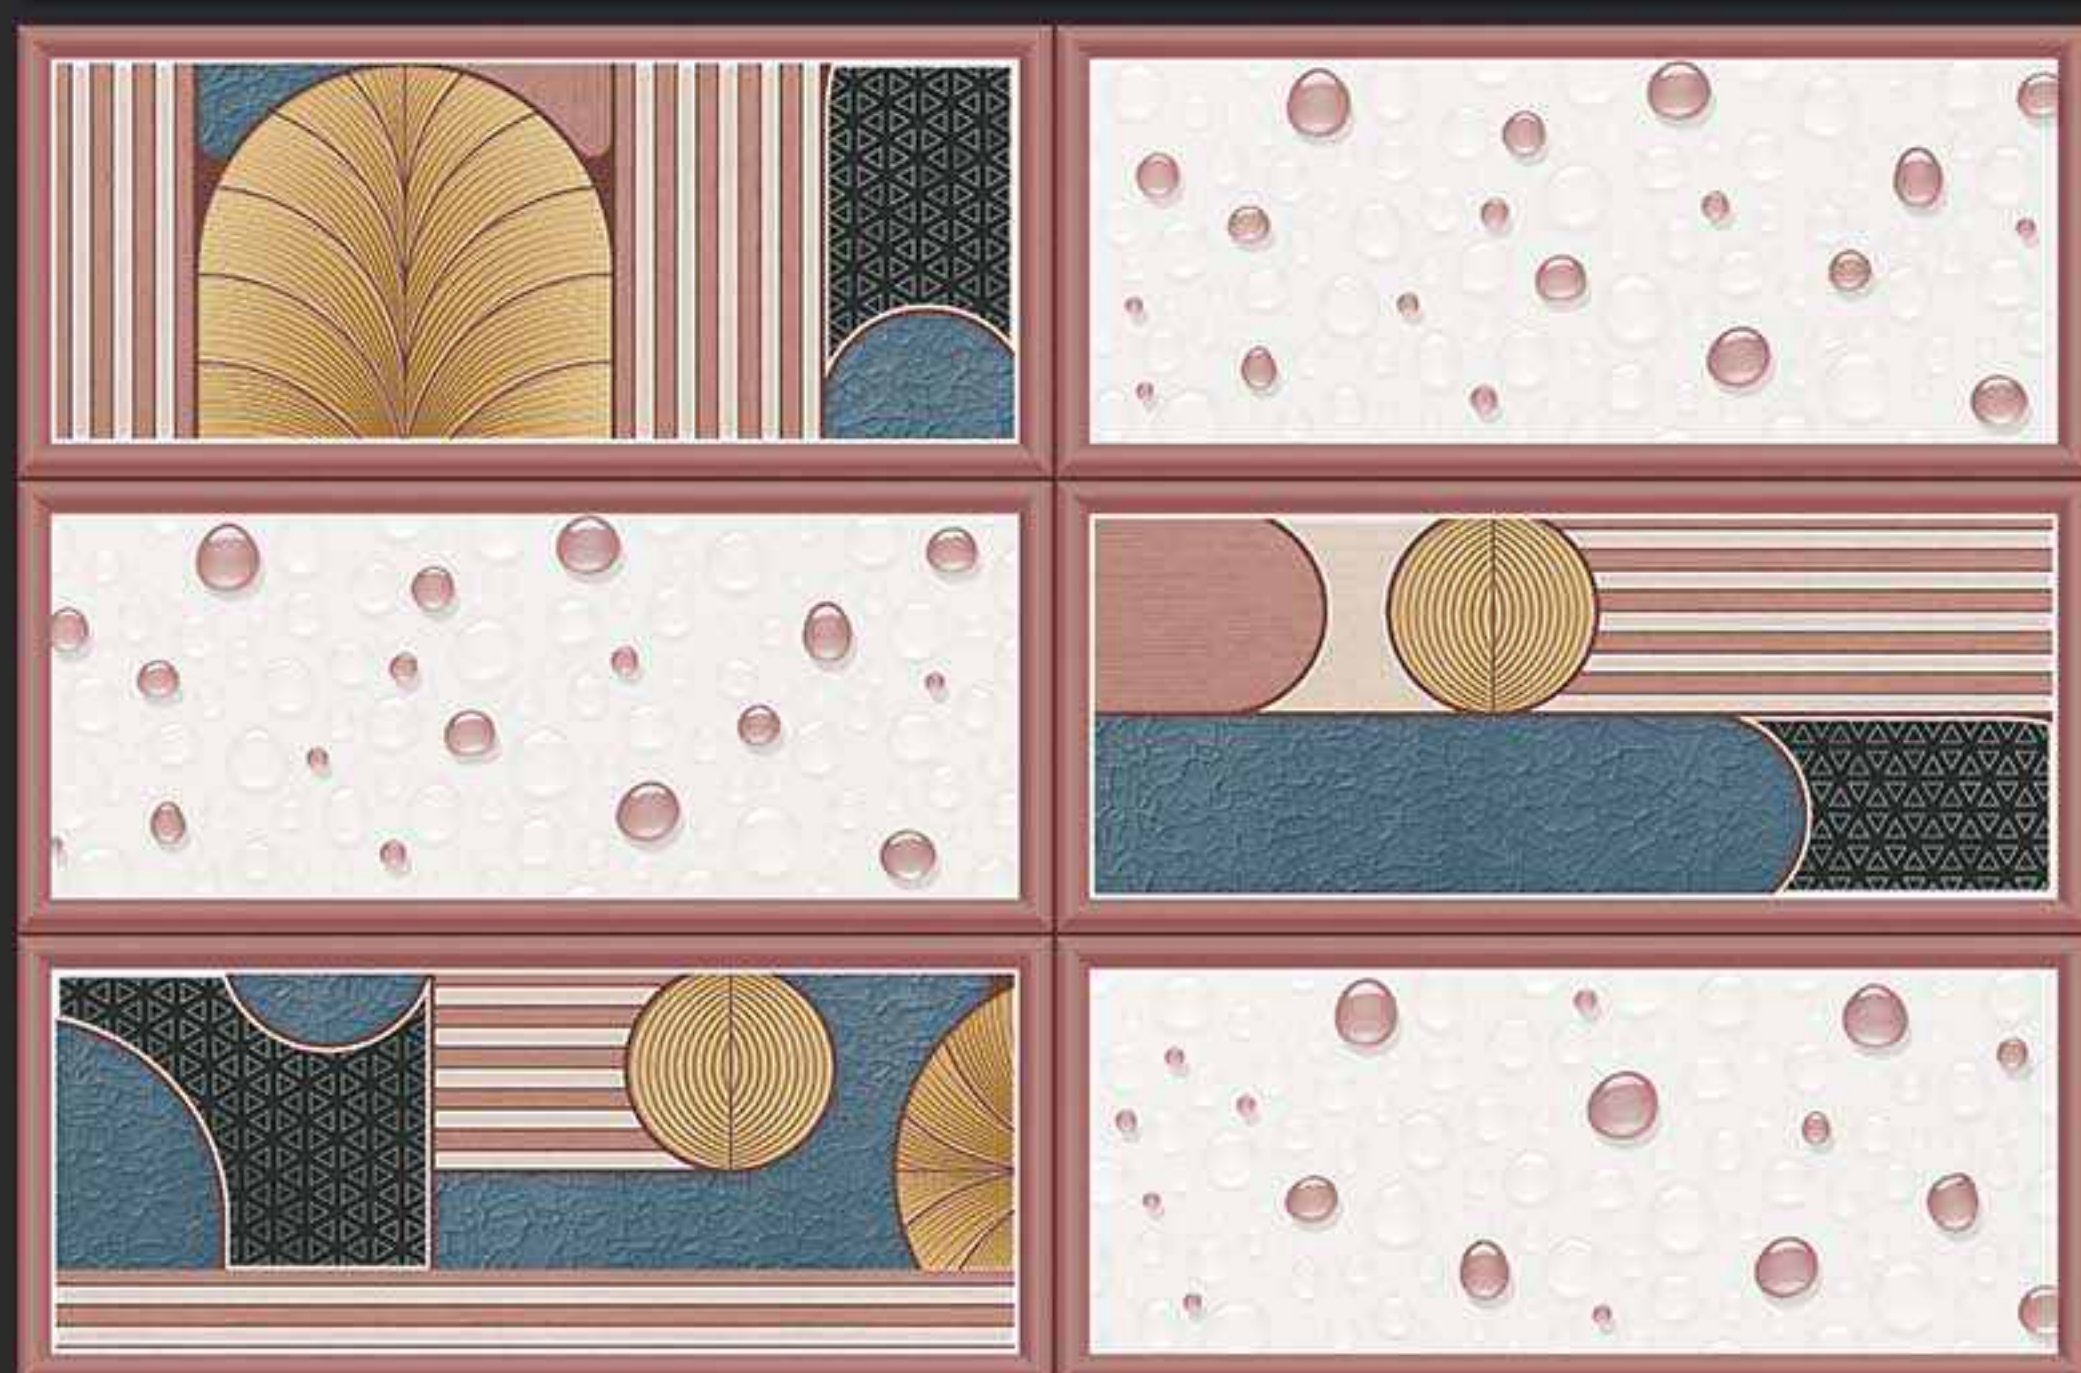

DIGITAL
WALL TILES

300x450MM GLOSSY

VERONICA
CERAMIC

7099-LT [PUNCH]

7099-HL-A [PUNCH]

7099-DK [PUNCH]

DIGITAL
WALL TILES

300x450MM GLOSSY

VERONICA
CERAMIC

7099-LT [PUNCH]

7099-HL-B [PUNCH]

7099-DK [PUNCH]

DIGITAL
WALL TILES

300x450MM GLOSSY

VERONICA
CERAMIC

7100-LT [PLAIN]