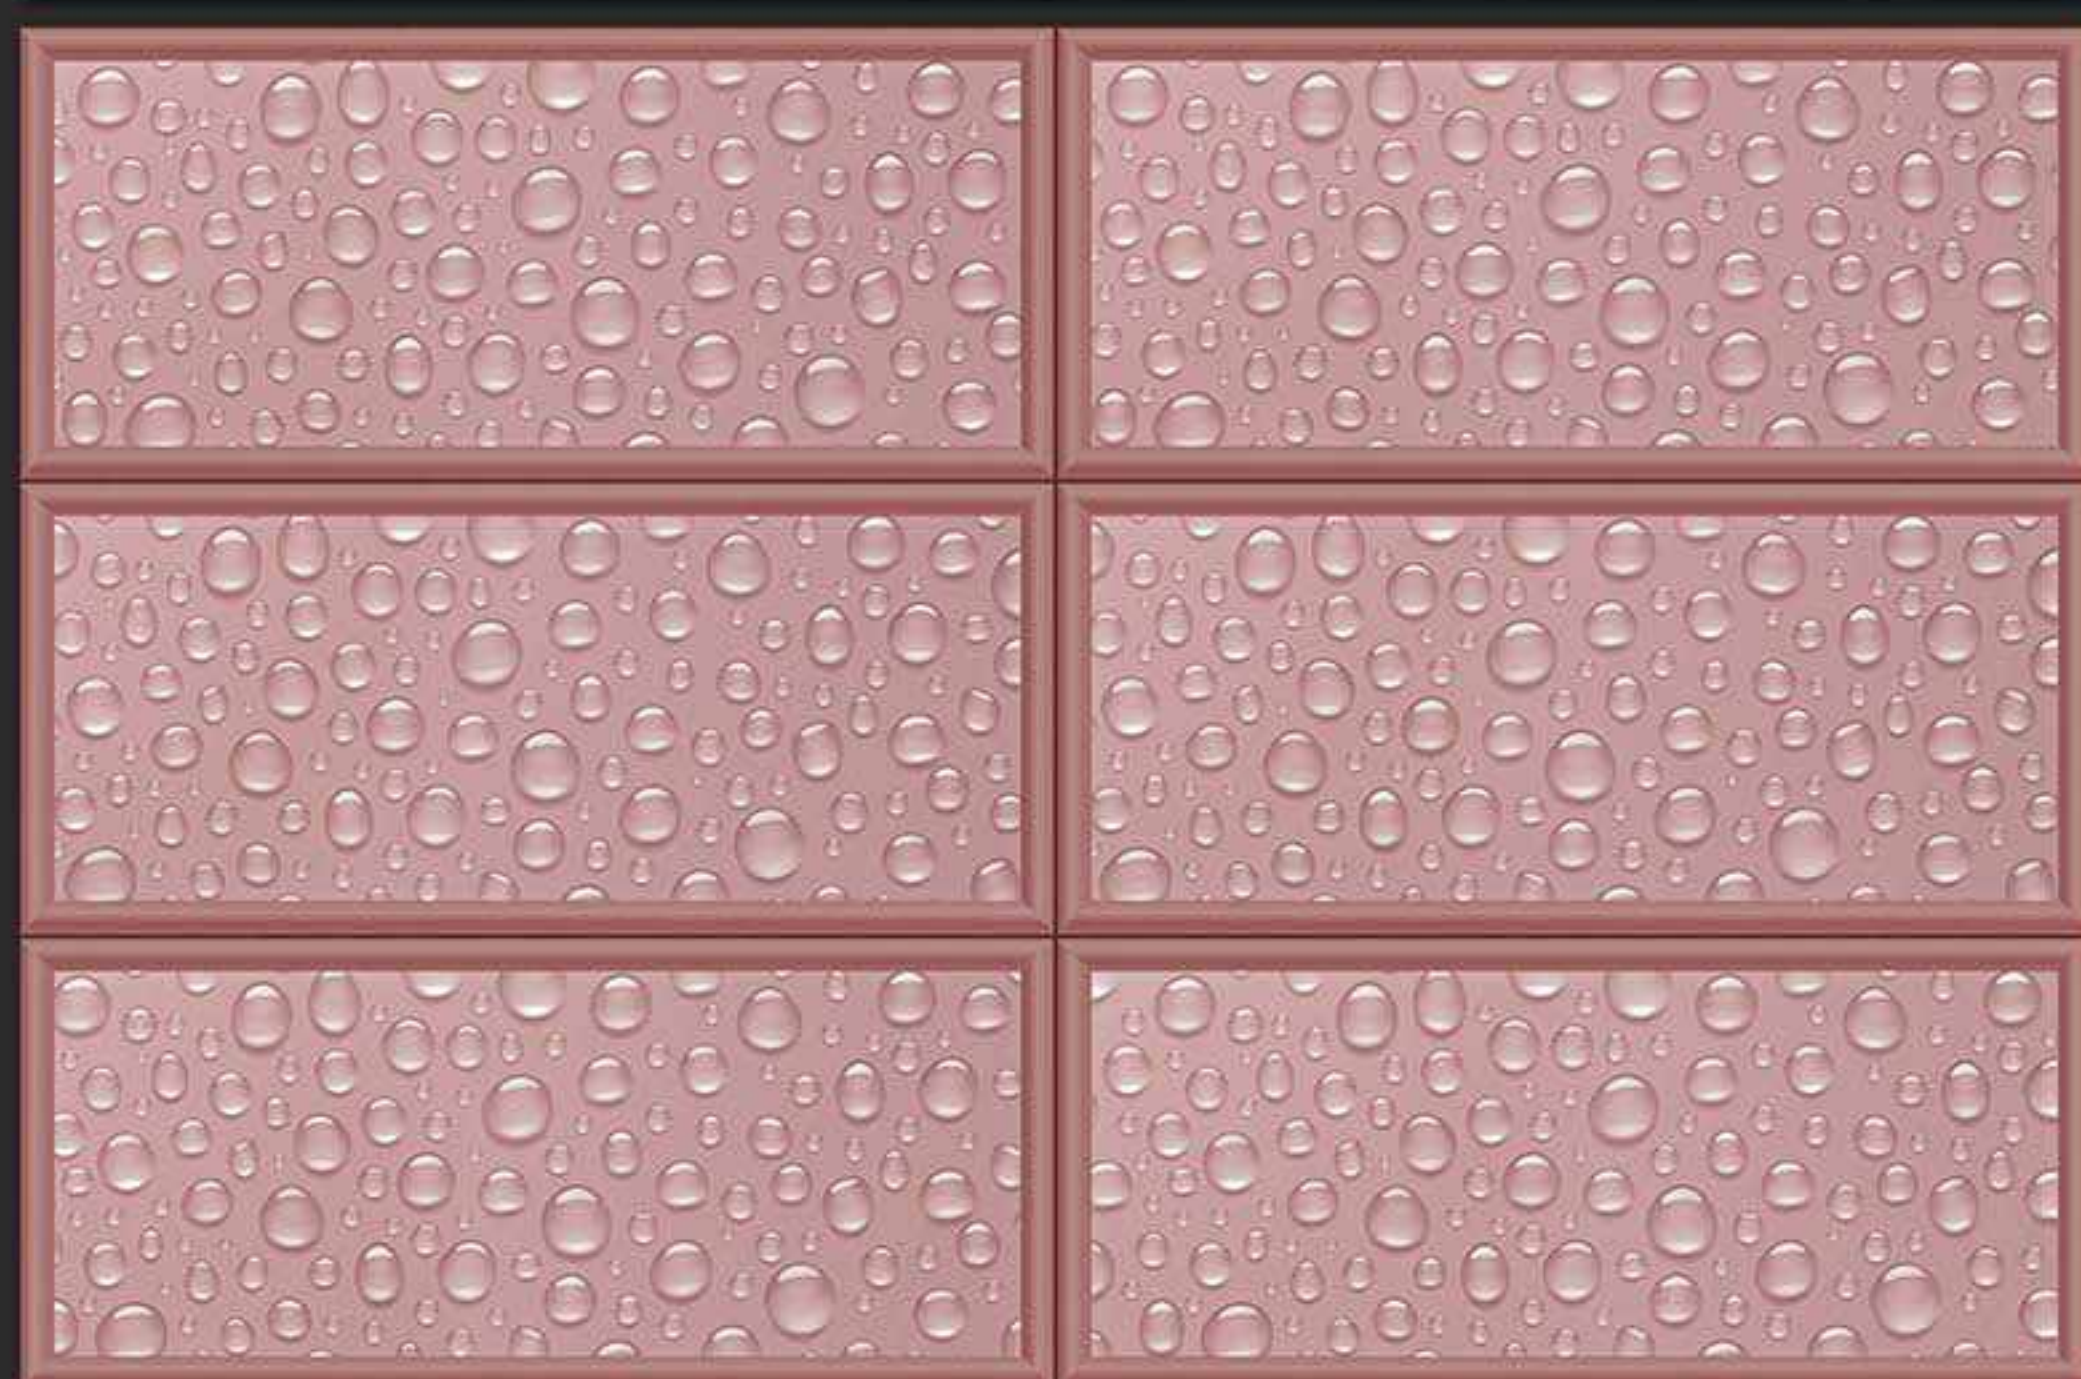

7099-DK [PUNCH]