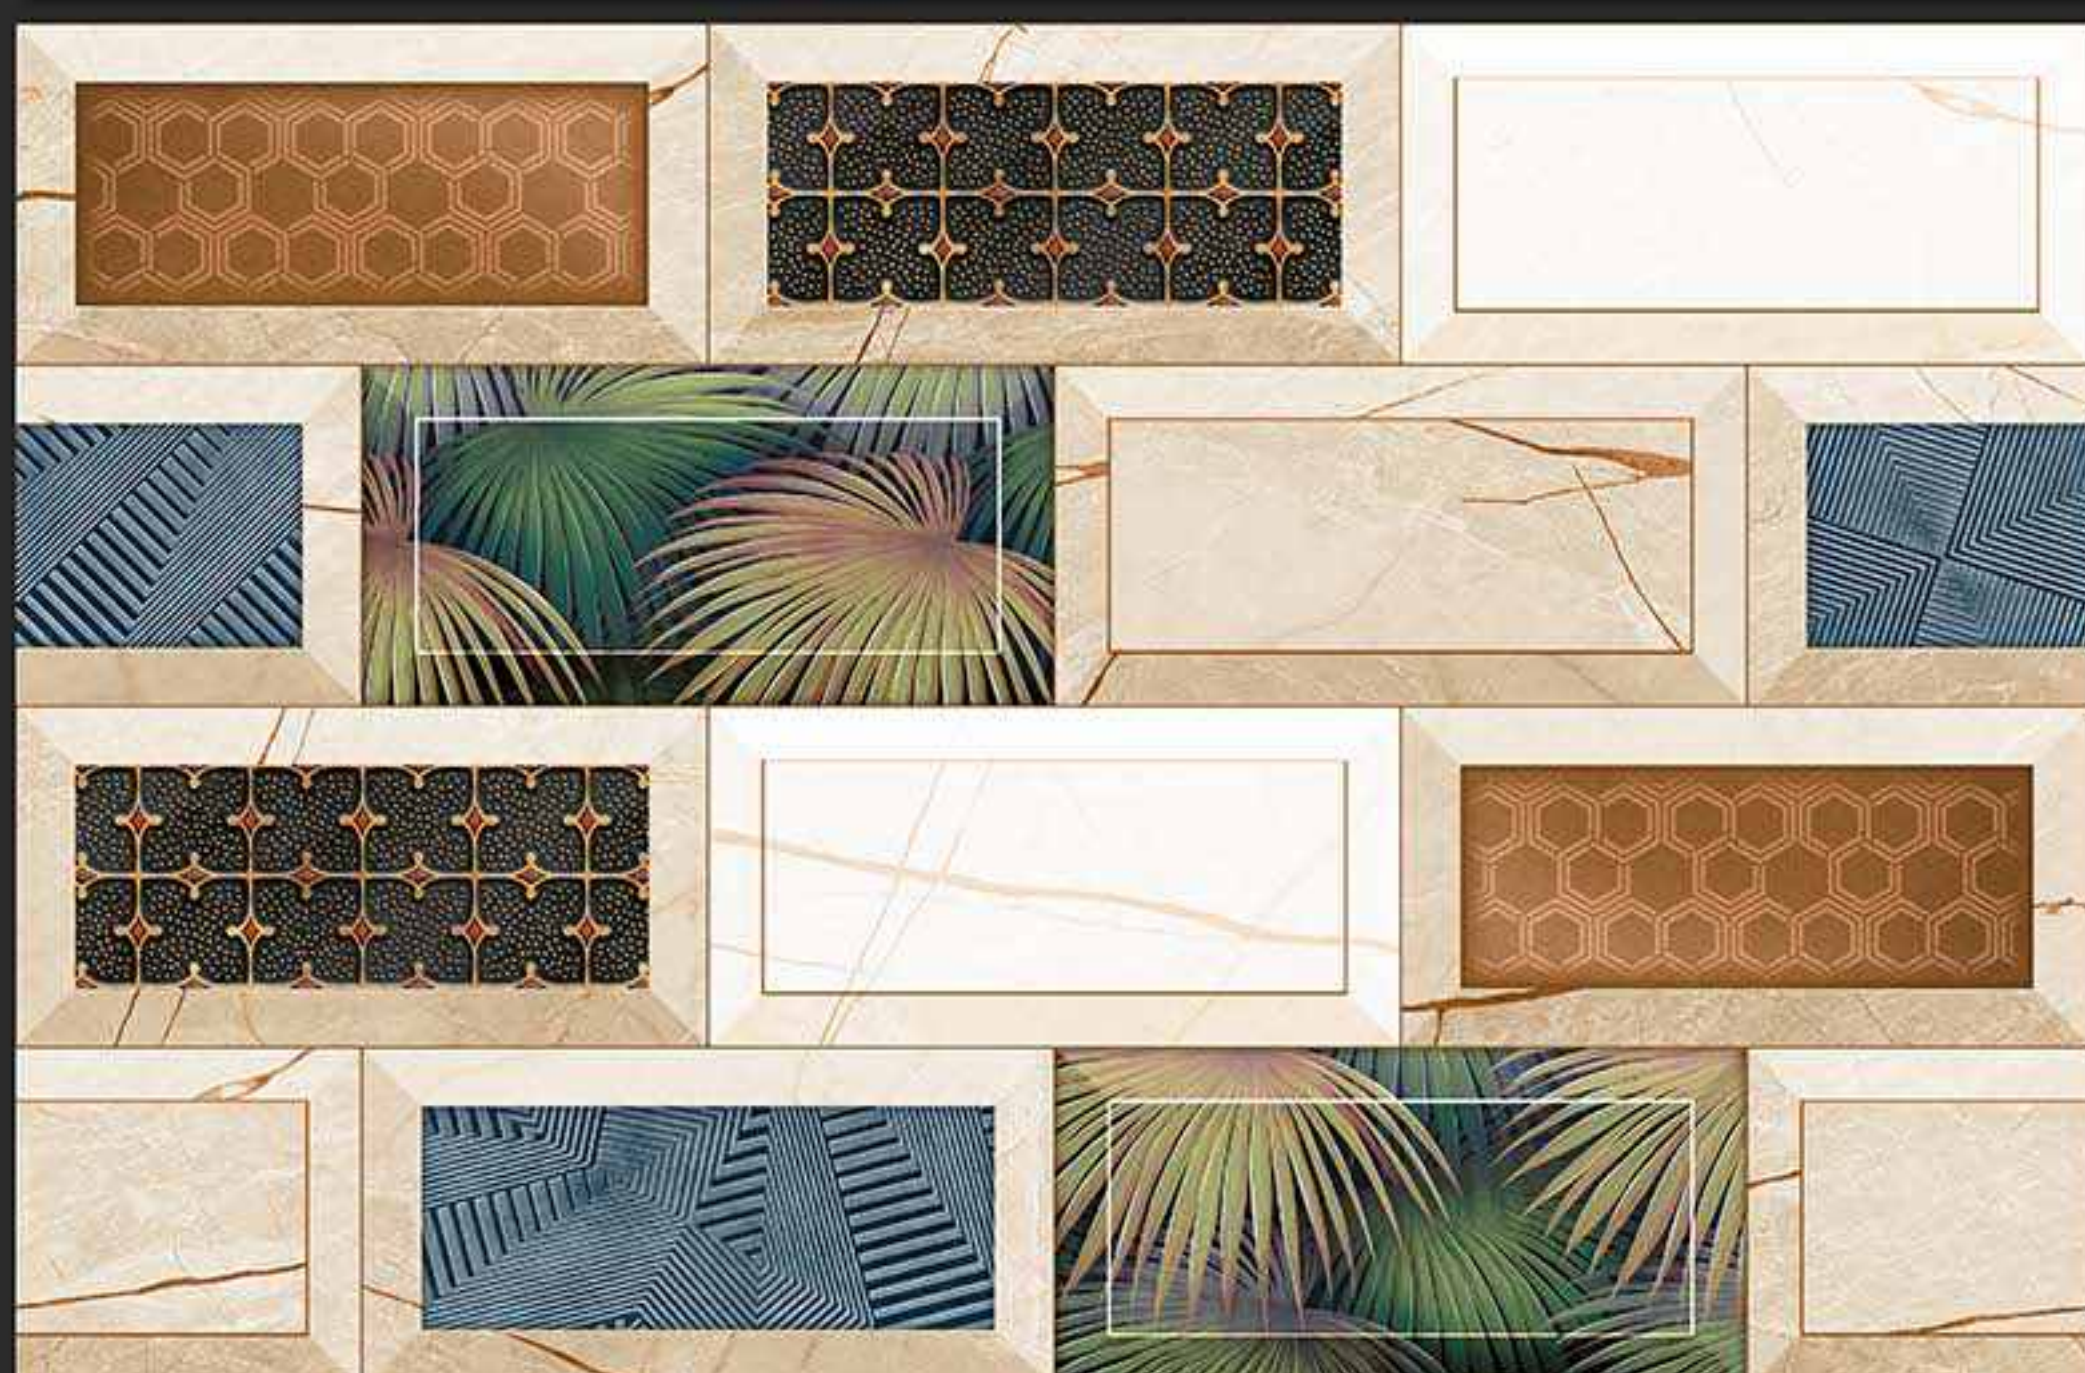

7070-DK [PLAIN]

DIGITAL
WALL TILES

300x450MM GLOSSY

VERONICA
CERAMIC

7070-LT [PLAIN]

7070-HL-B [PUNCH]

7070-DK [PLAIN]

DIGITAL
WALL TILES