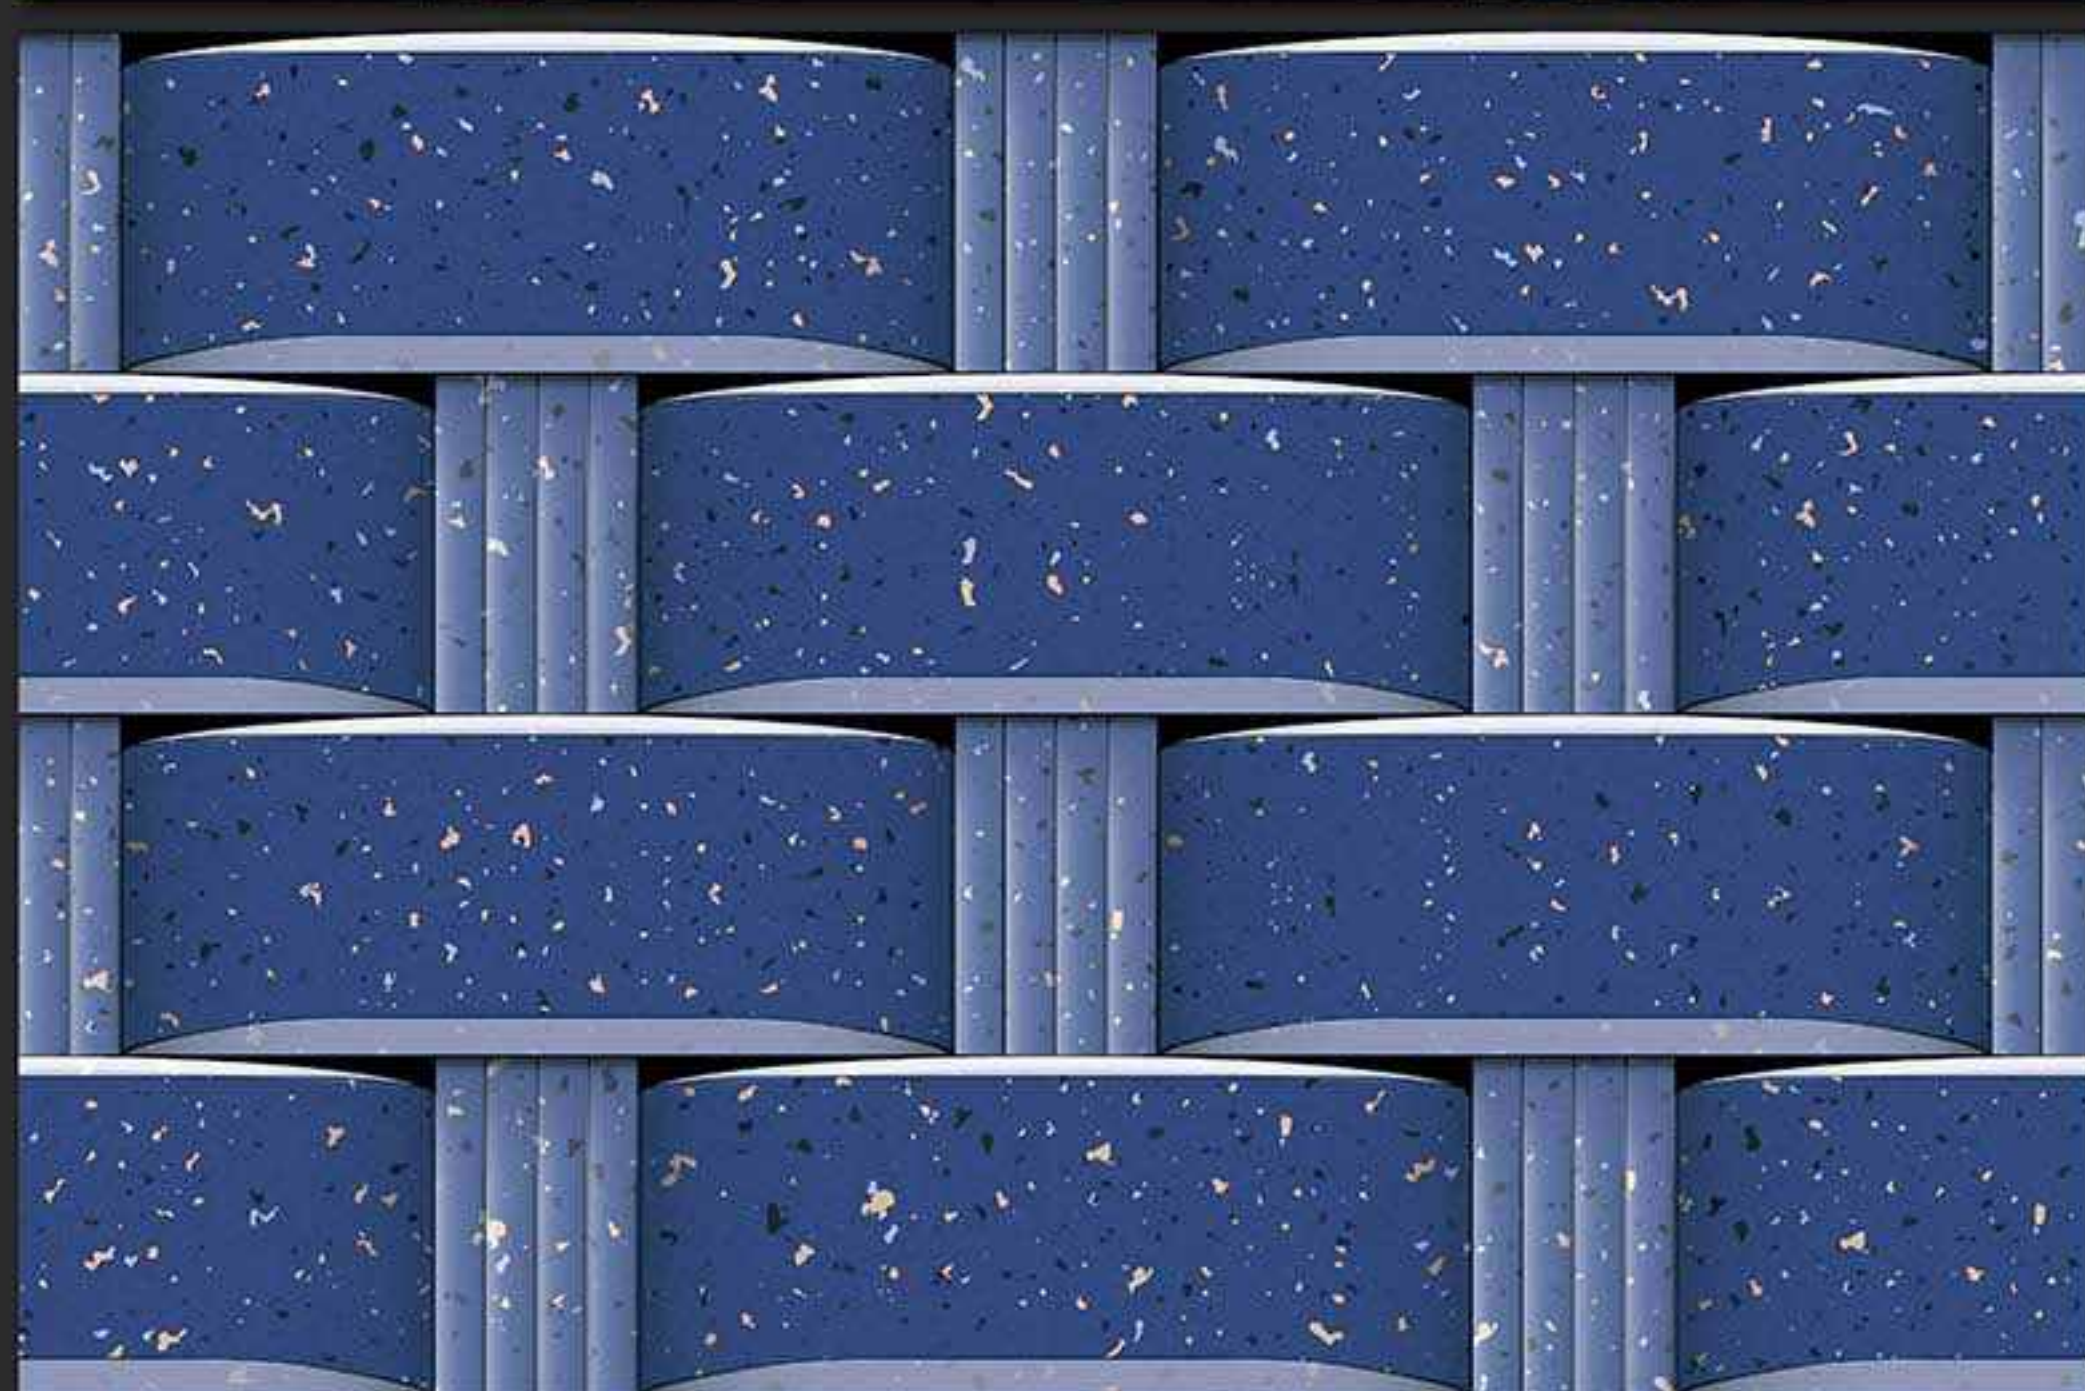

7051-DK [PUNCH]