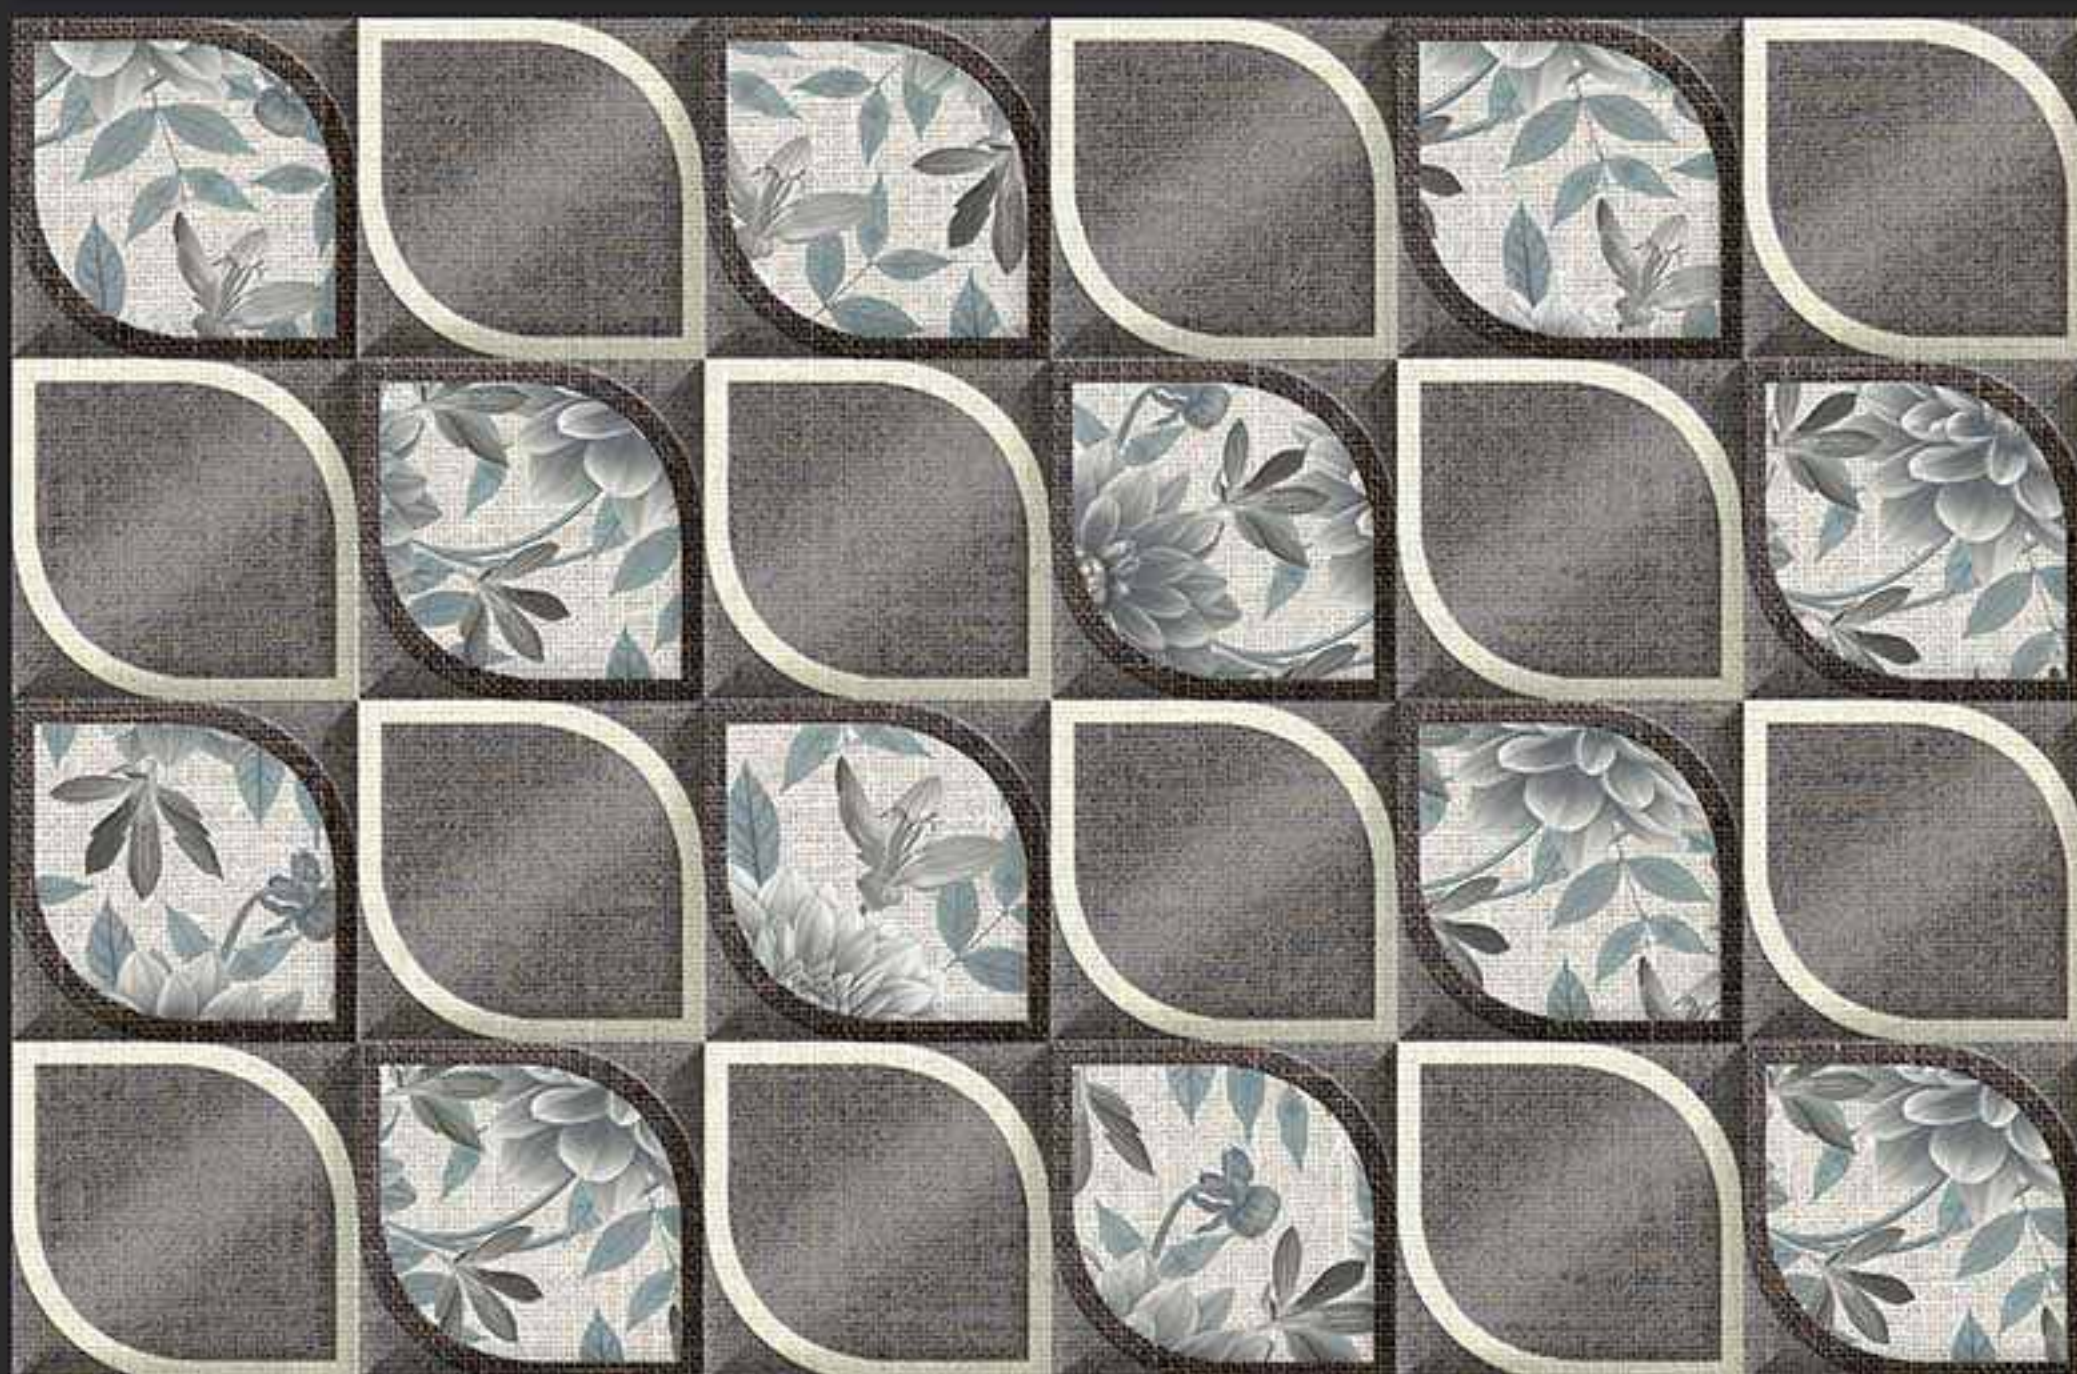

7078-HL-A [PUNCH]