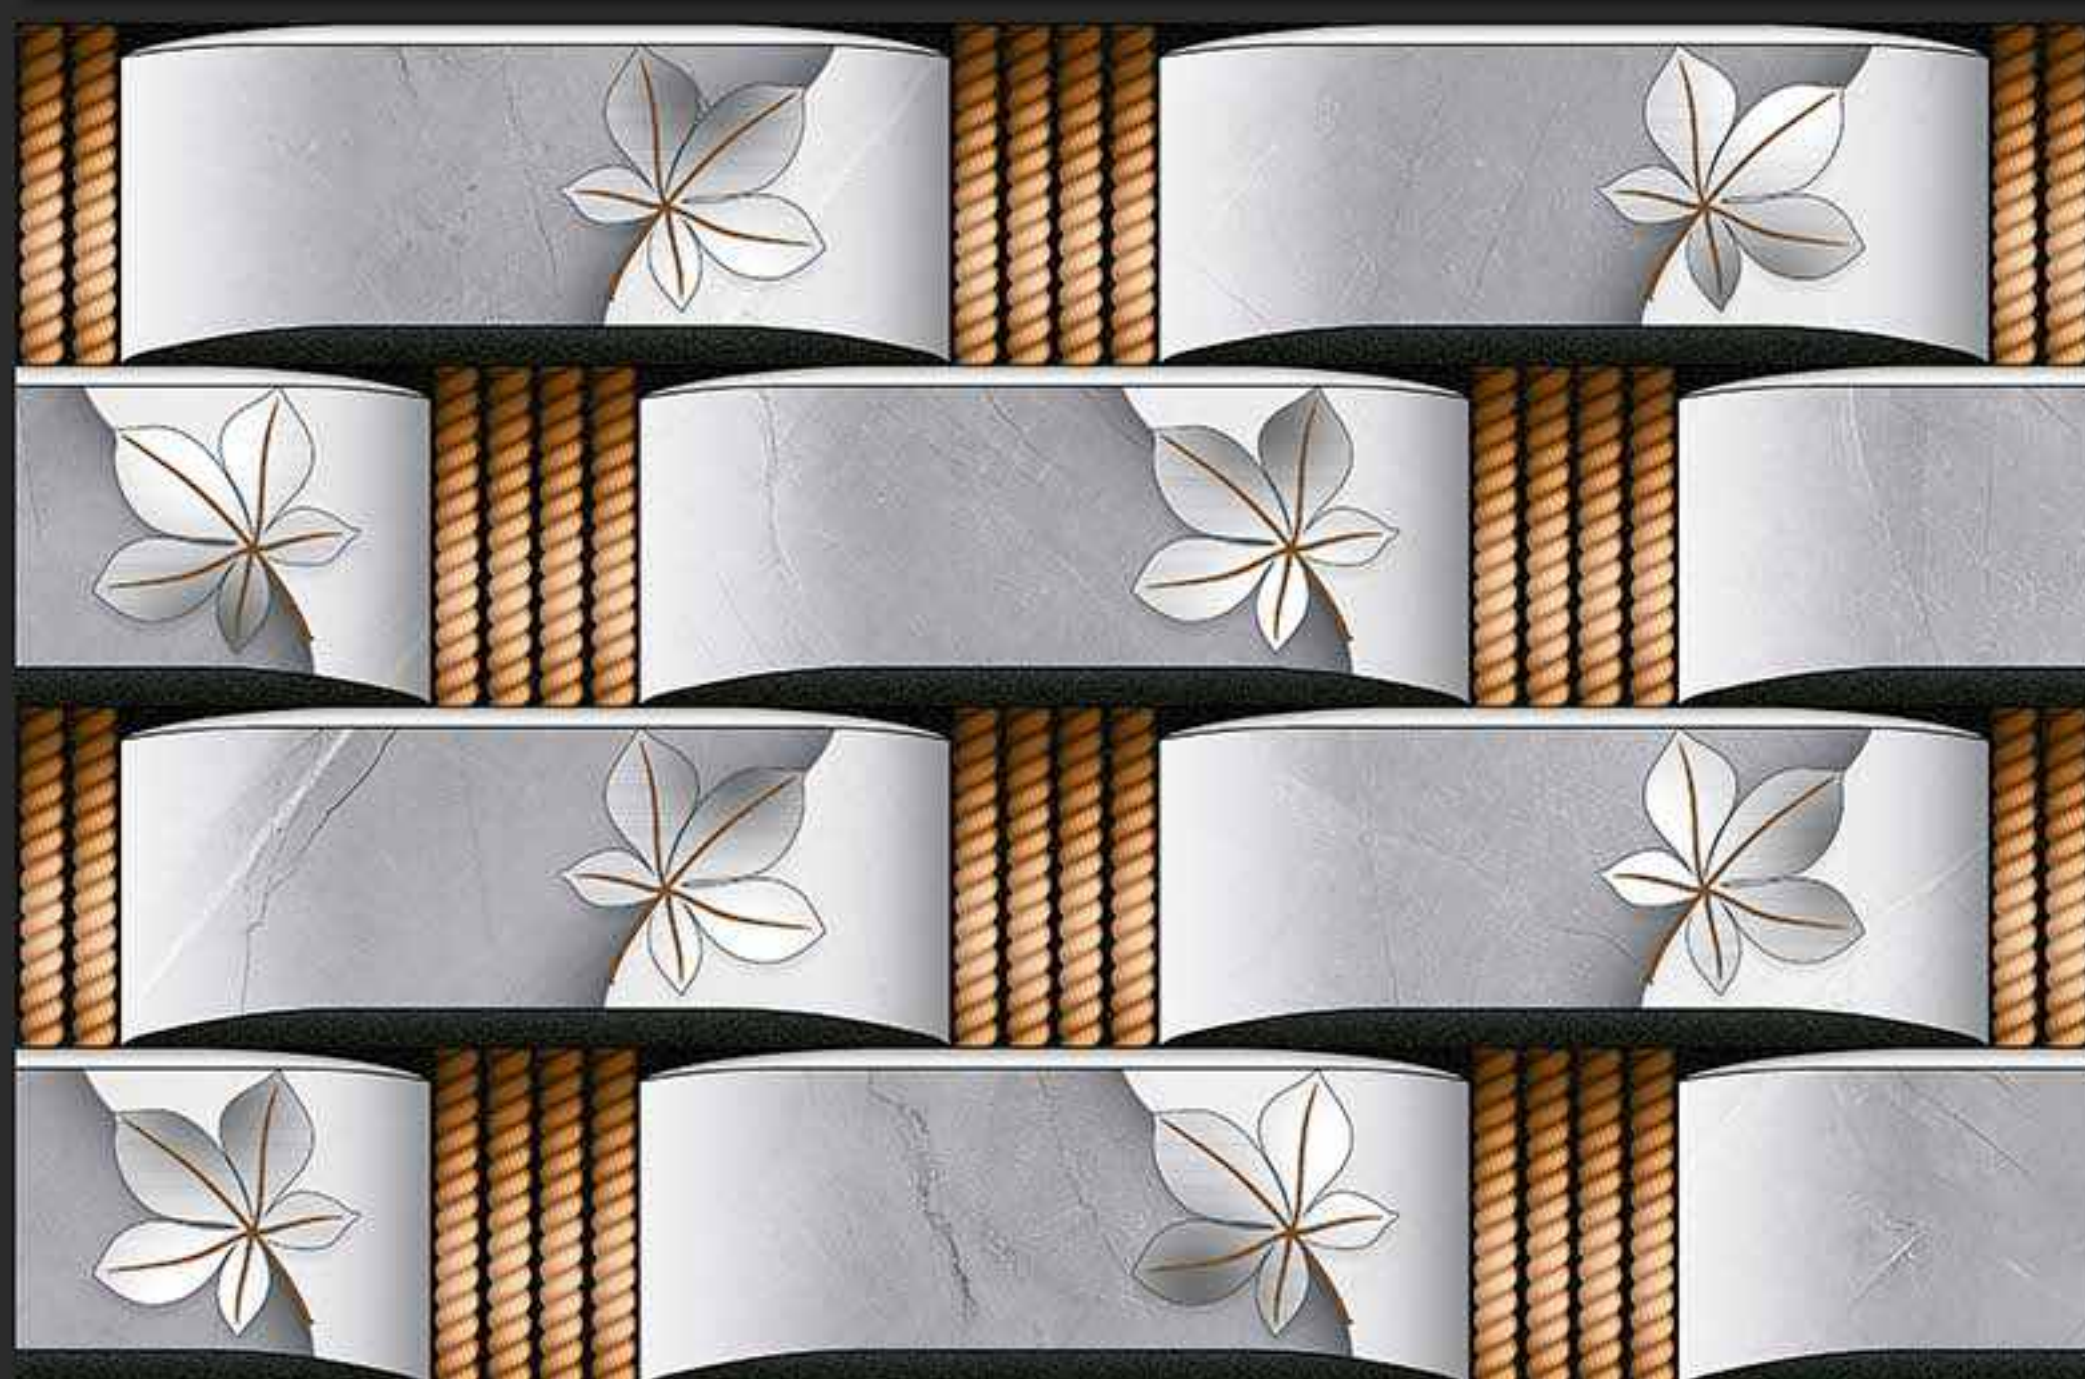

7035-HL-C [PUNCH]