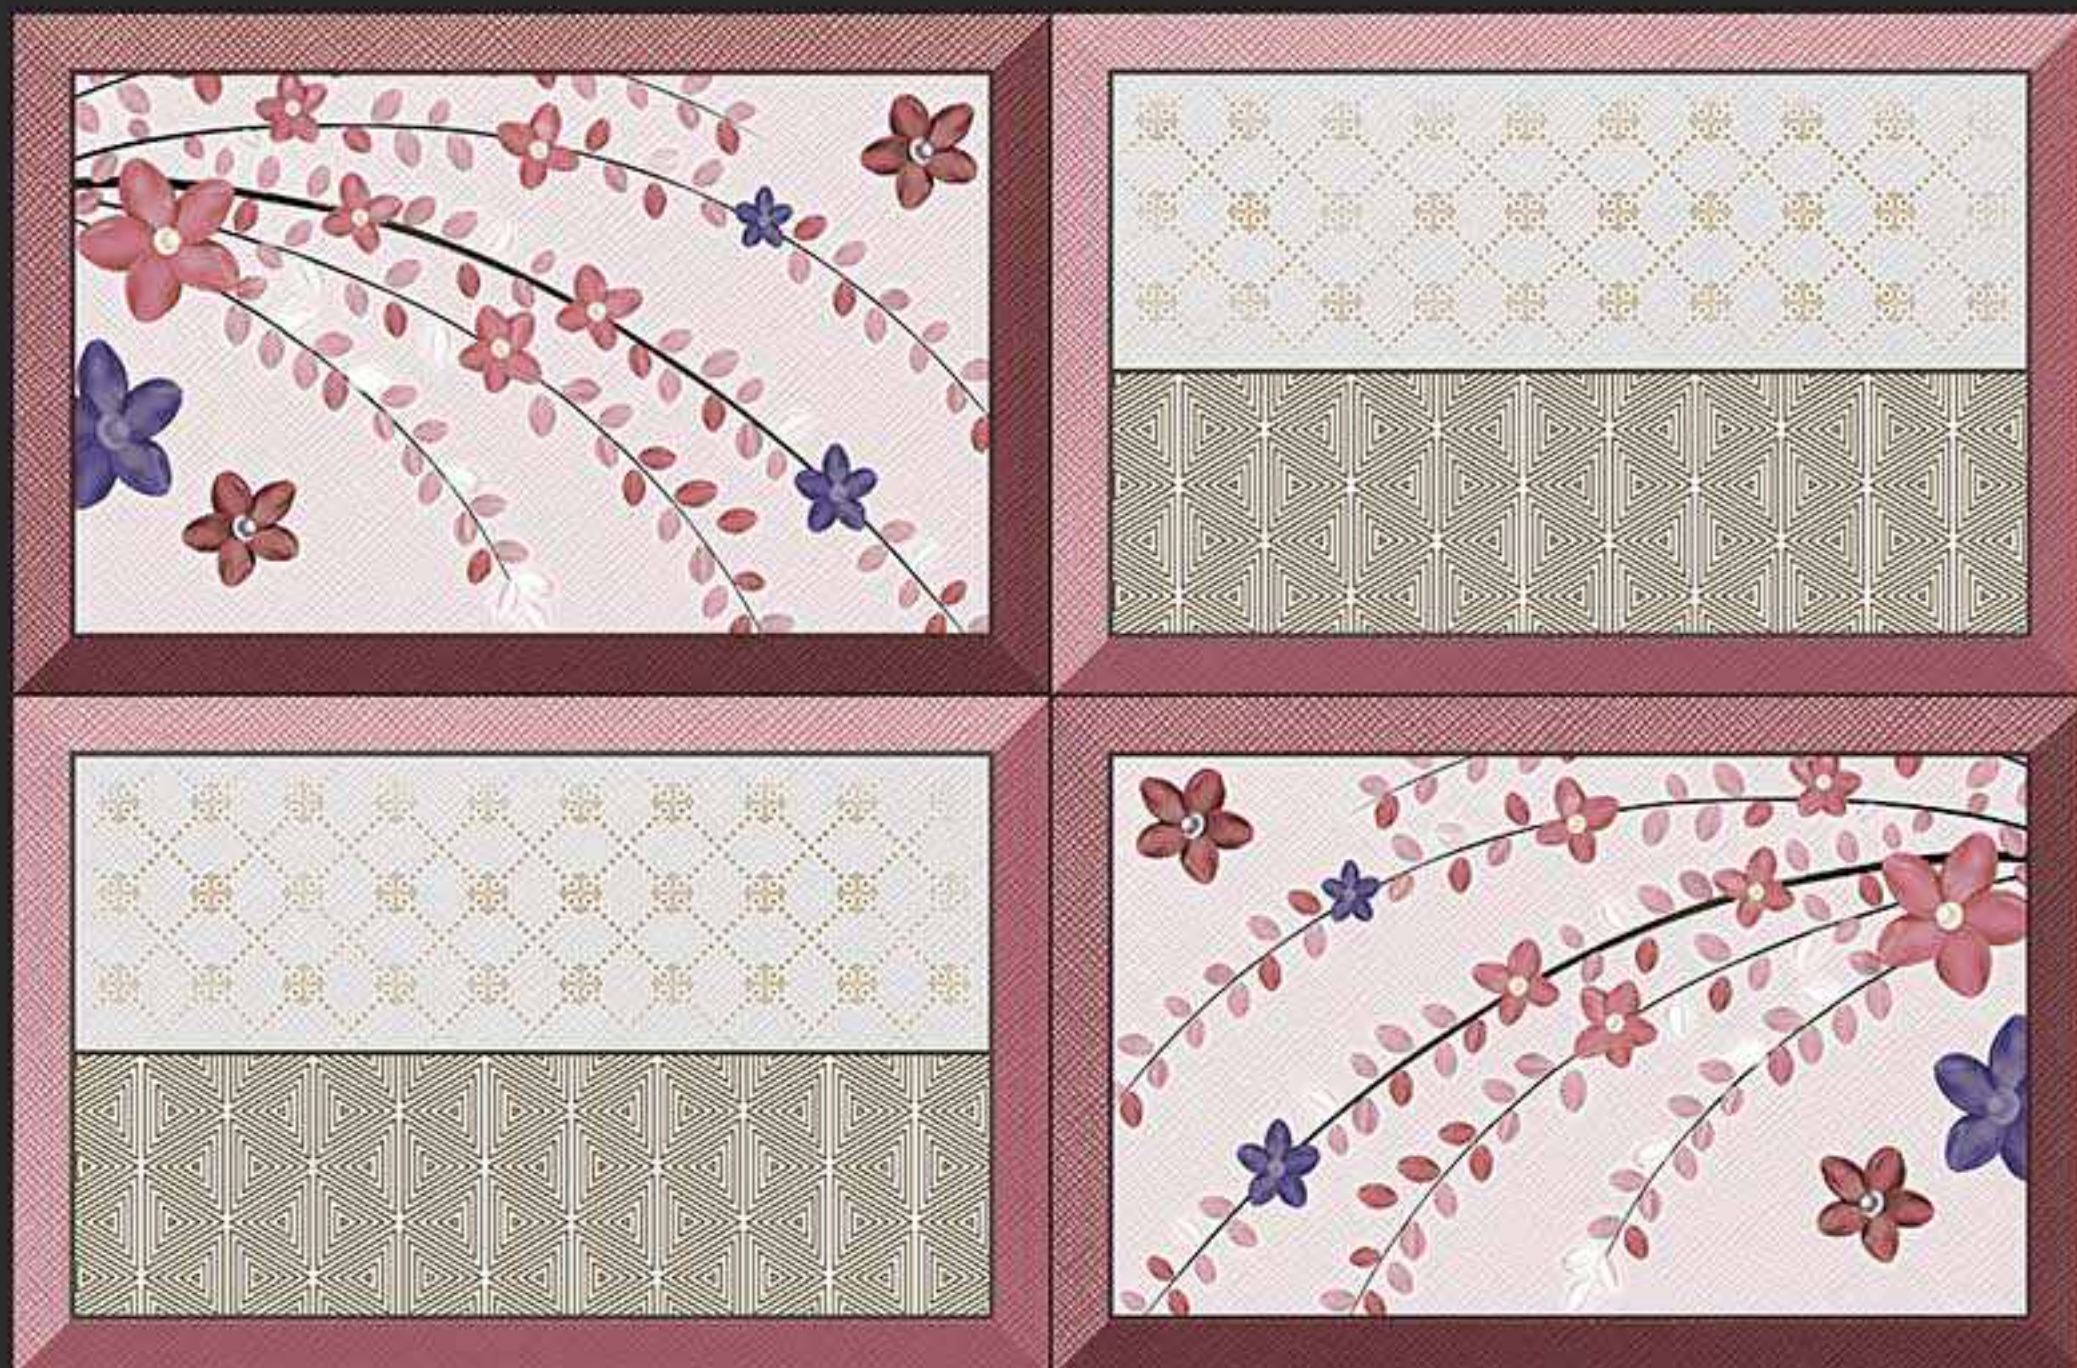

7050-HL-A [PUNCH]