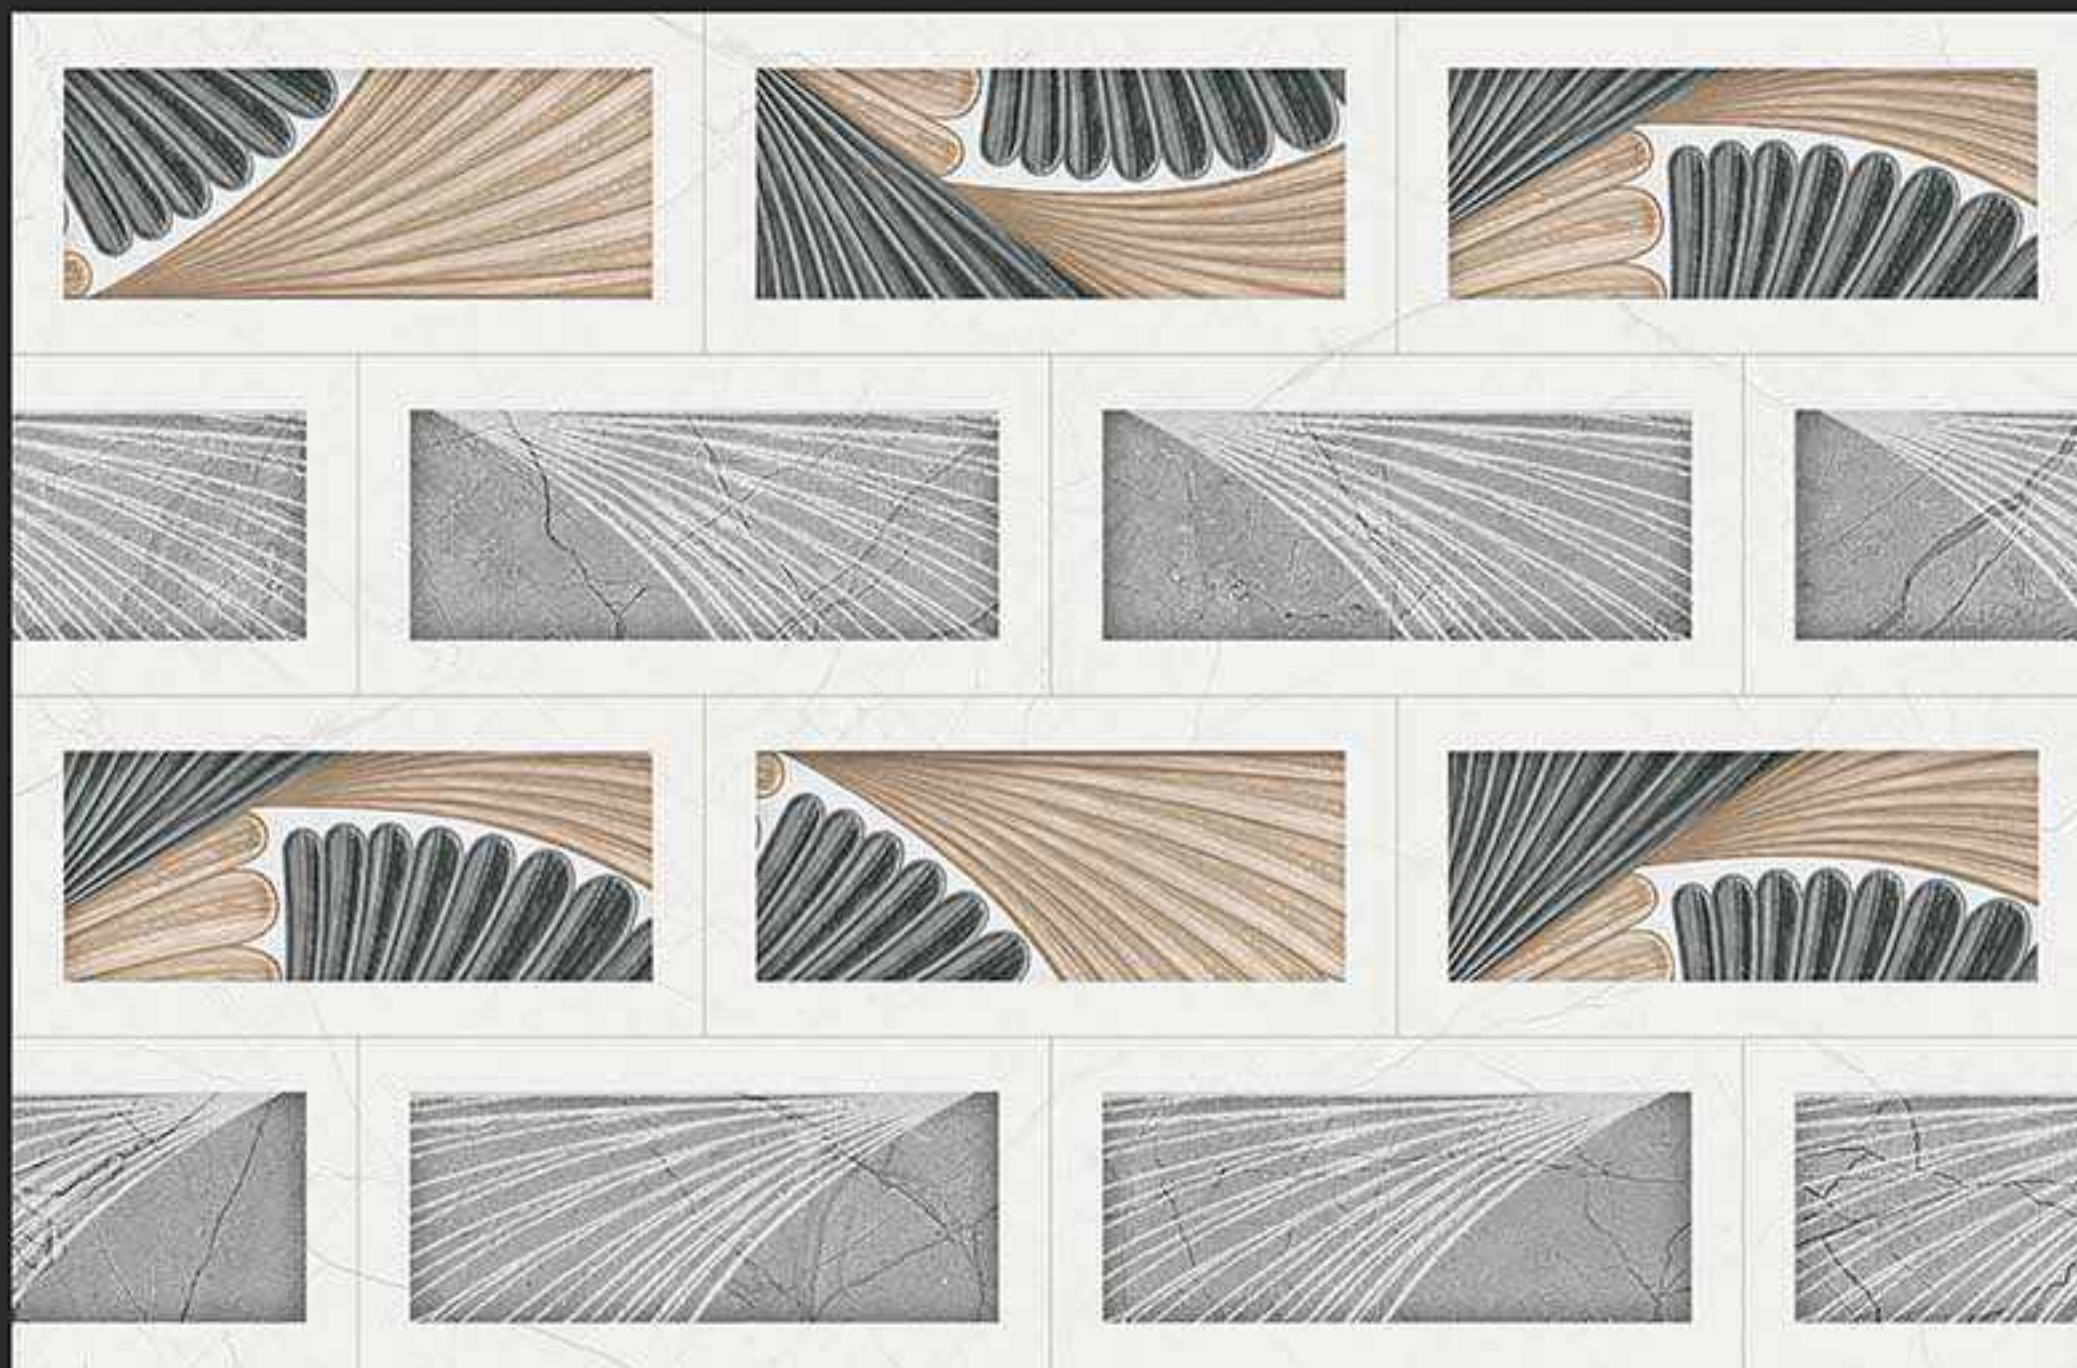

7068-LT [PLAIN]

7068-HL-C [PUNCH]

7068-DK [PLAIN]

DIGITAL
WALL TILES

300x450MM GLOSSY

VERONICA
CERAMIC

7068-LT [PLAIN]

7068-HL-D [PUNCH]