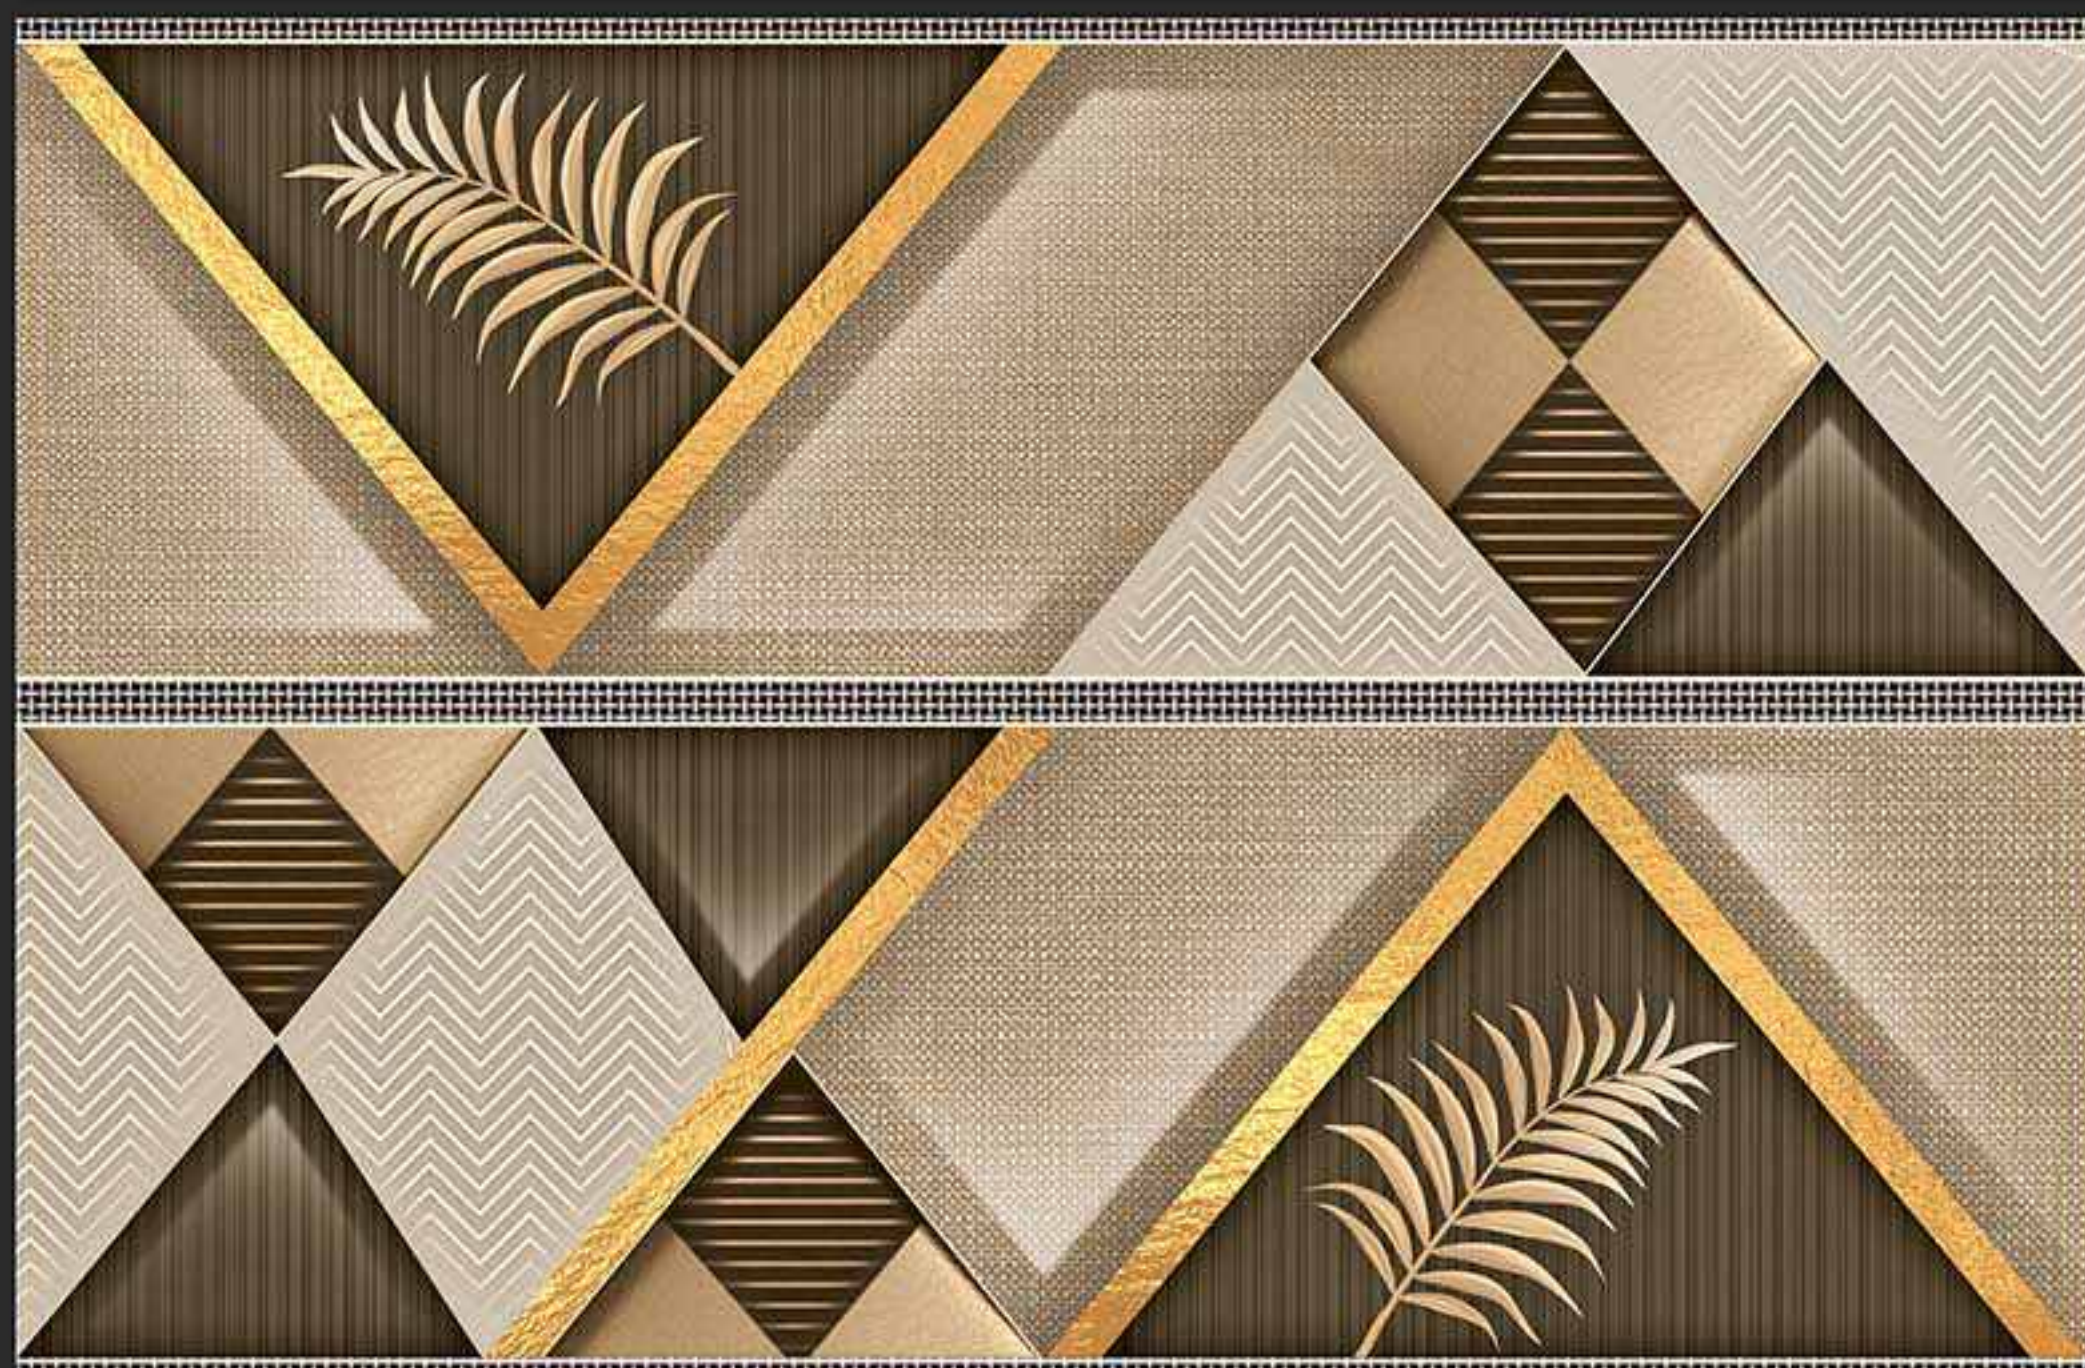

7019-HL-A [PUNCH]