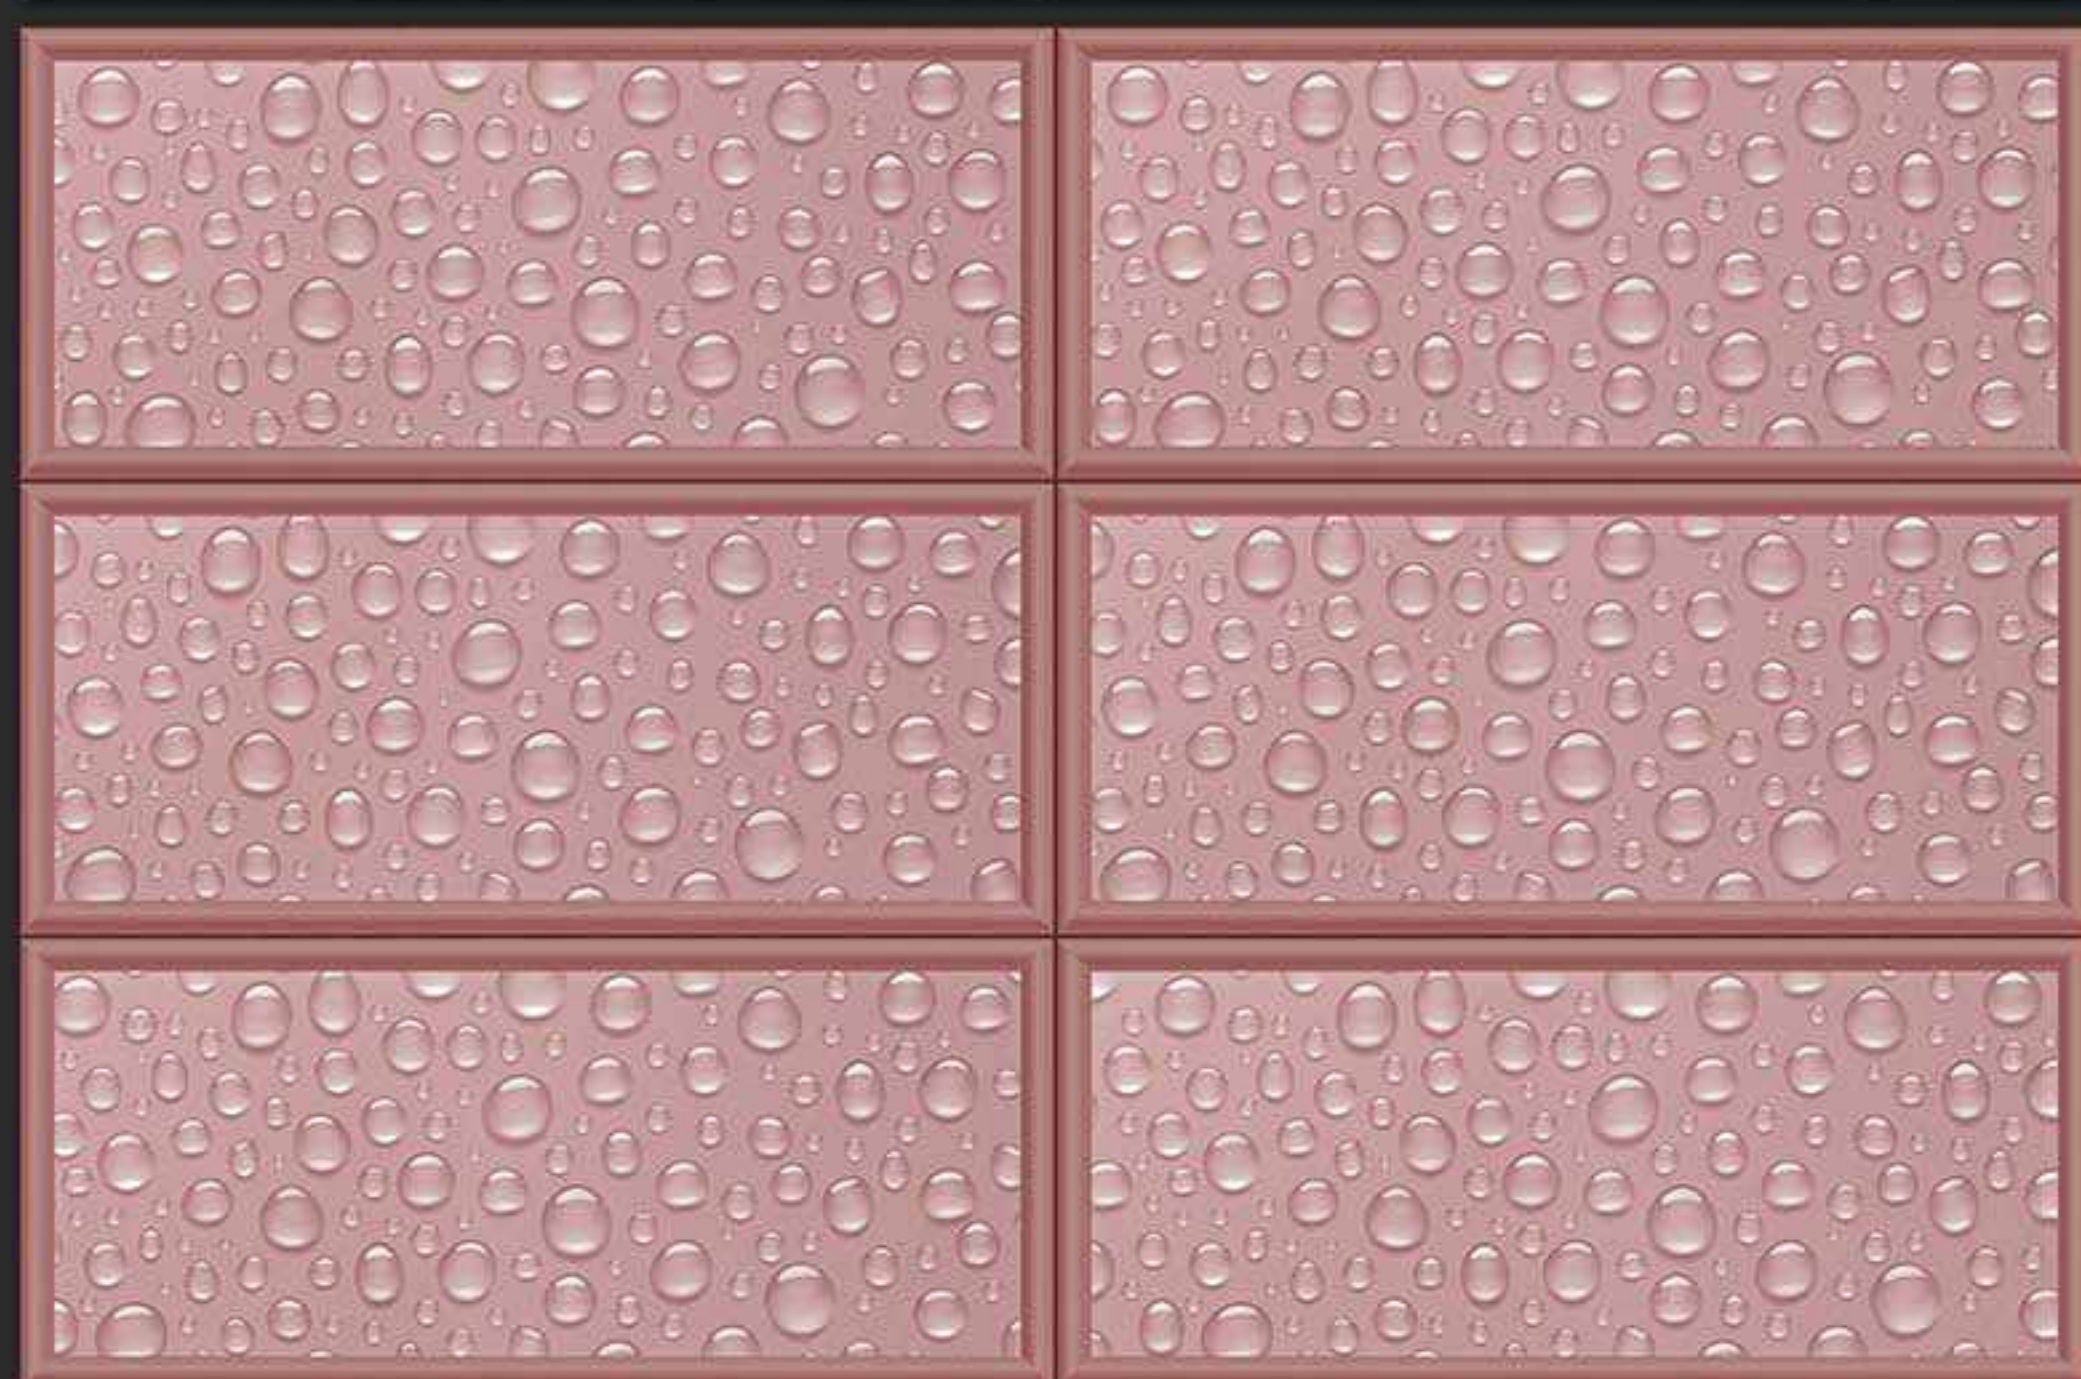

DIGITAL
WALL TILES

300x450MM GLOSSY

VERONICA
CERAMIC

7099-LT [PUNCH]

7099-HL-A [PUNCH]

7099-DK [PUNCH]

DIGITAL
WALL TILES

300x450MM GLOSSY