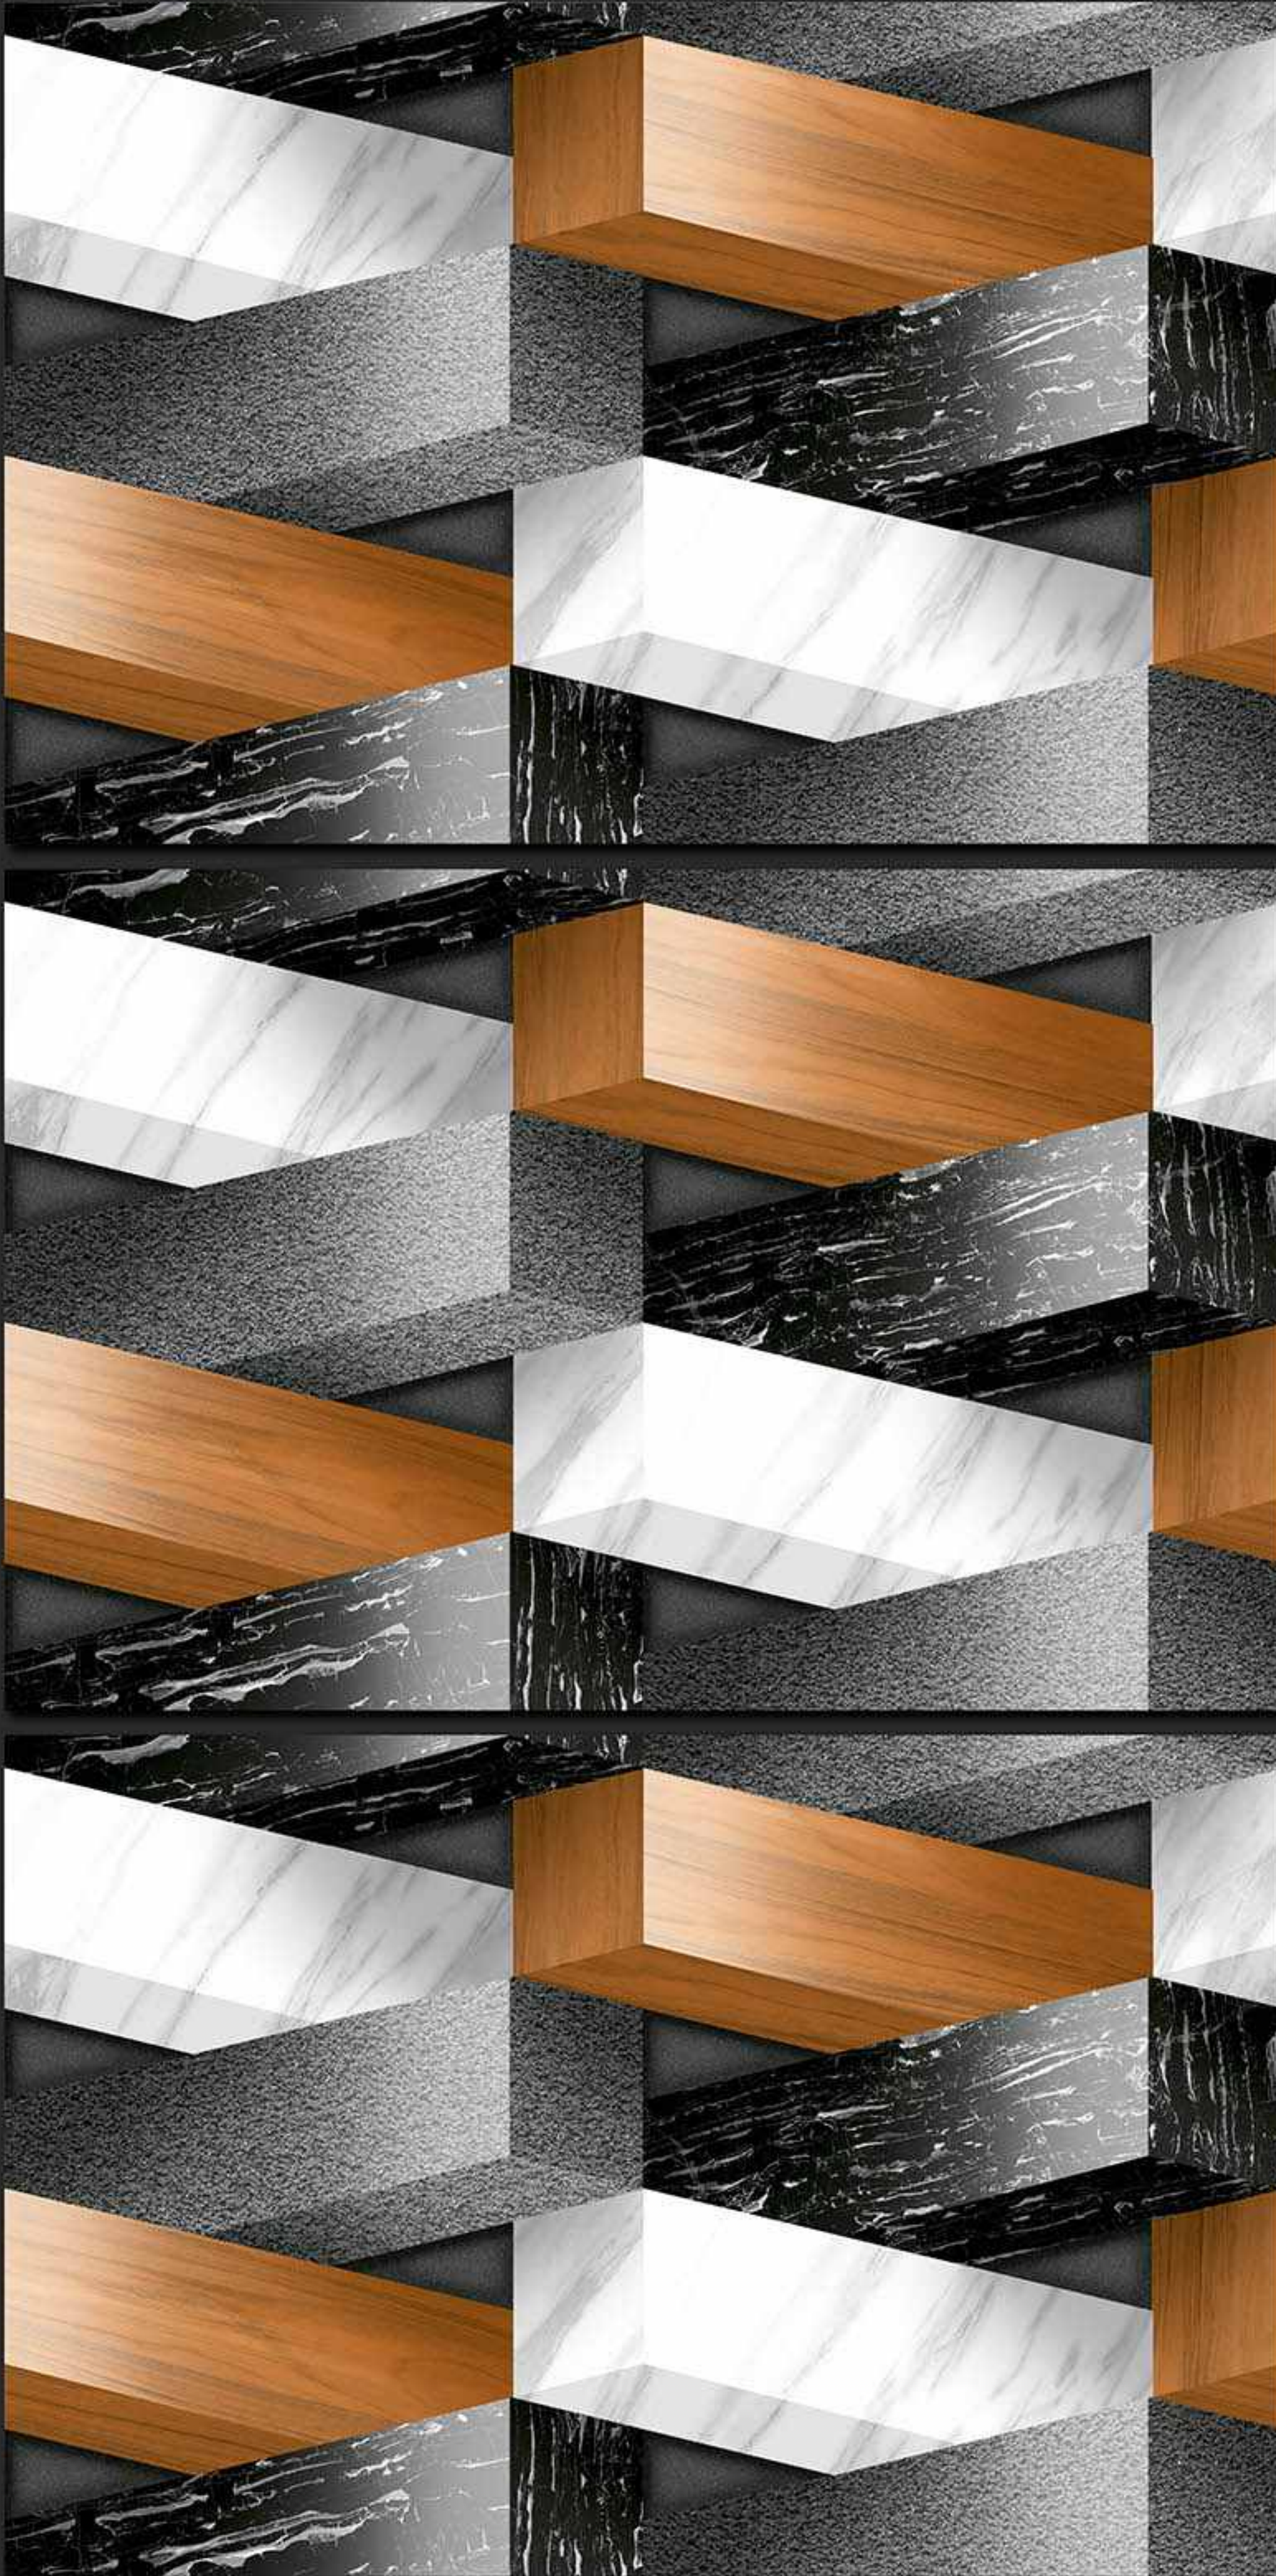

183 [PLAIN]

DIGITAL  
WALL TILES

300x450MM GLOSSY

**VERONICA**  
CERAMIC

184 [PLAIN]

DIGITAL  
WALL TILES

300x450MM GLOSSY

**VERONICA**  
CERAMIC