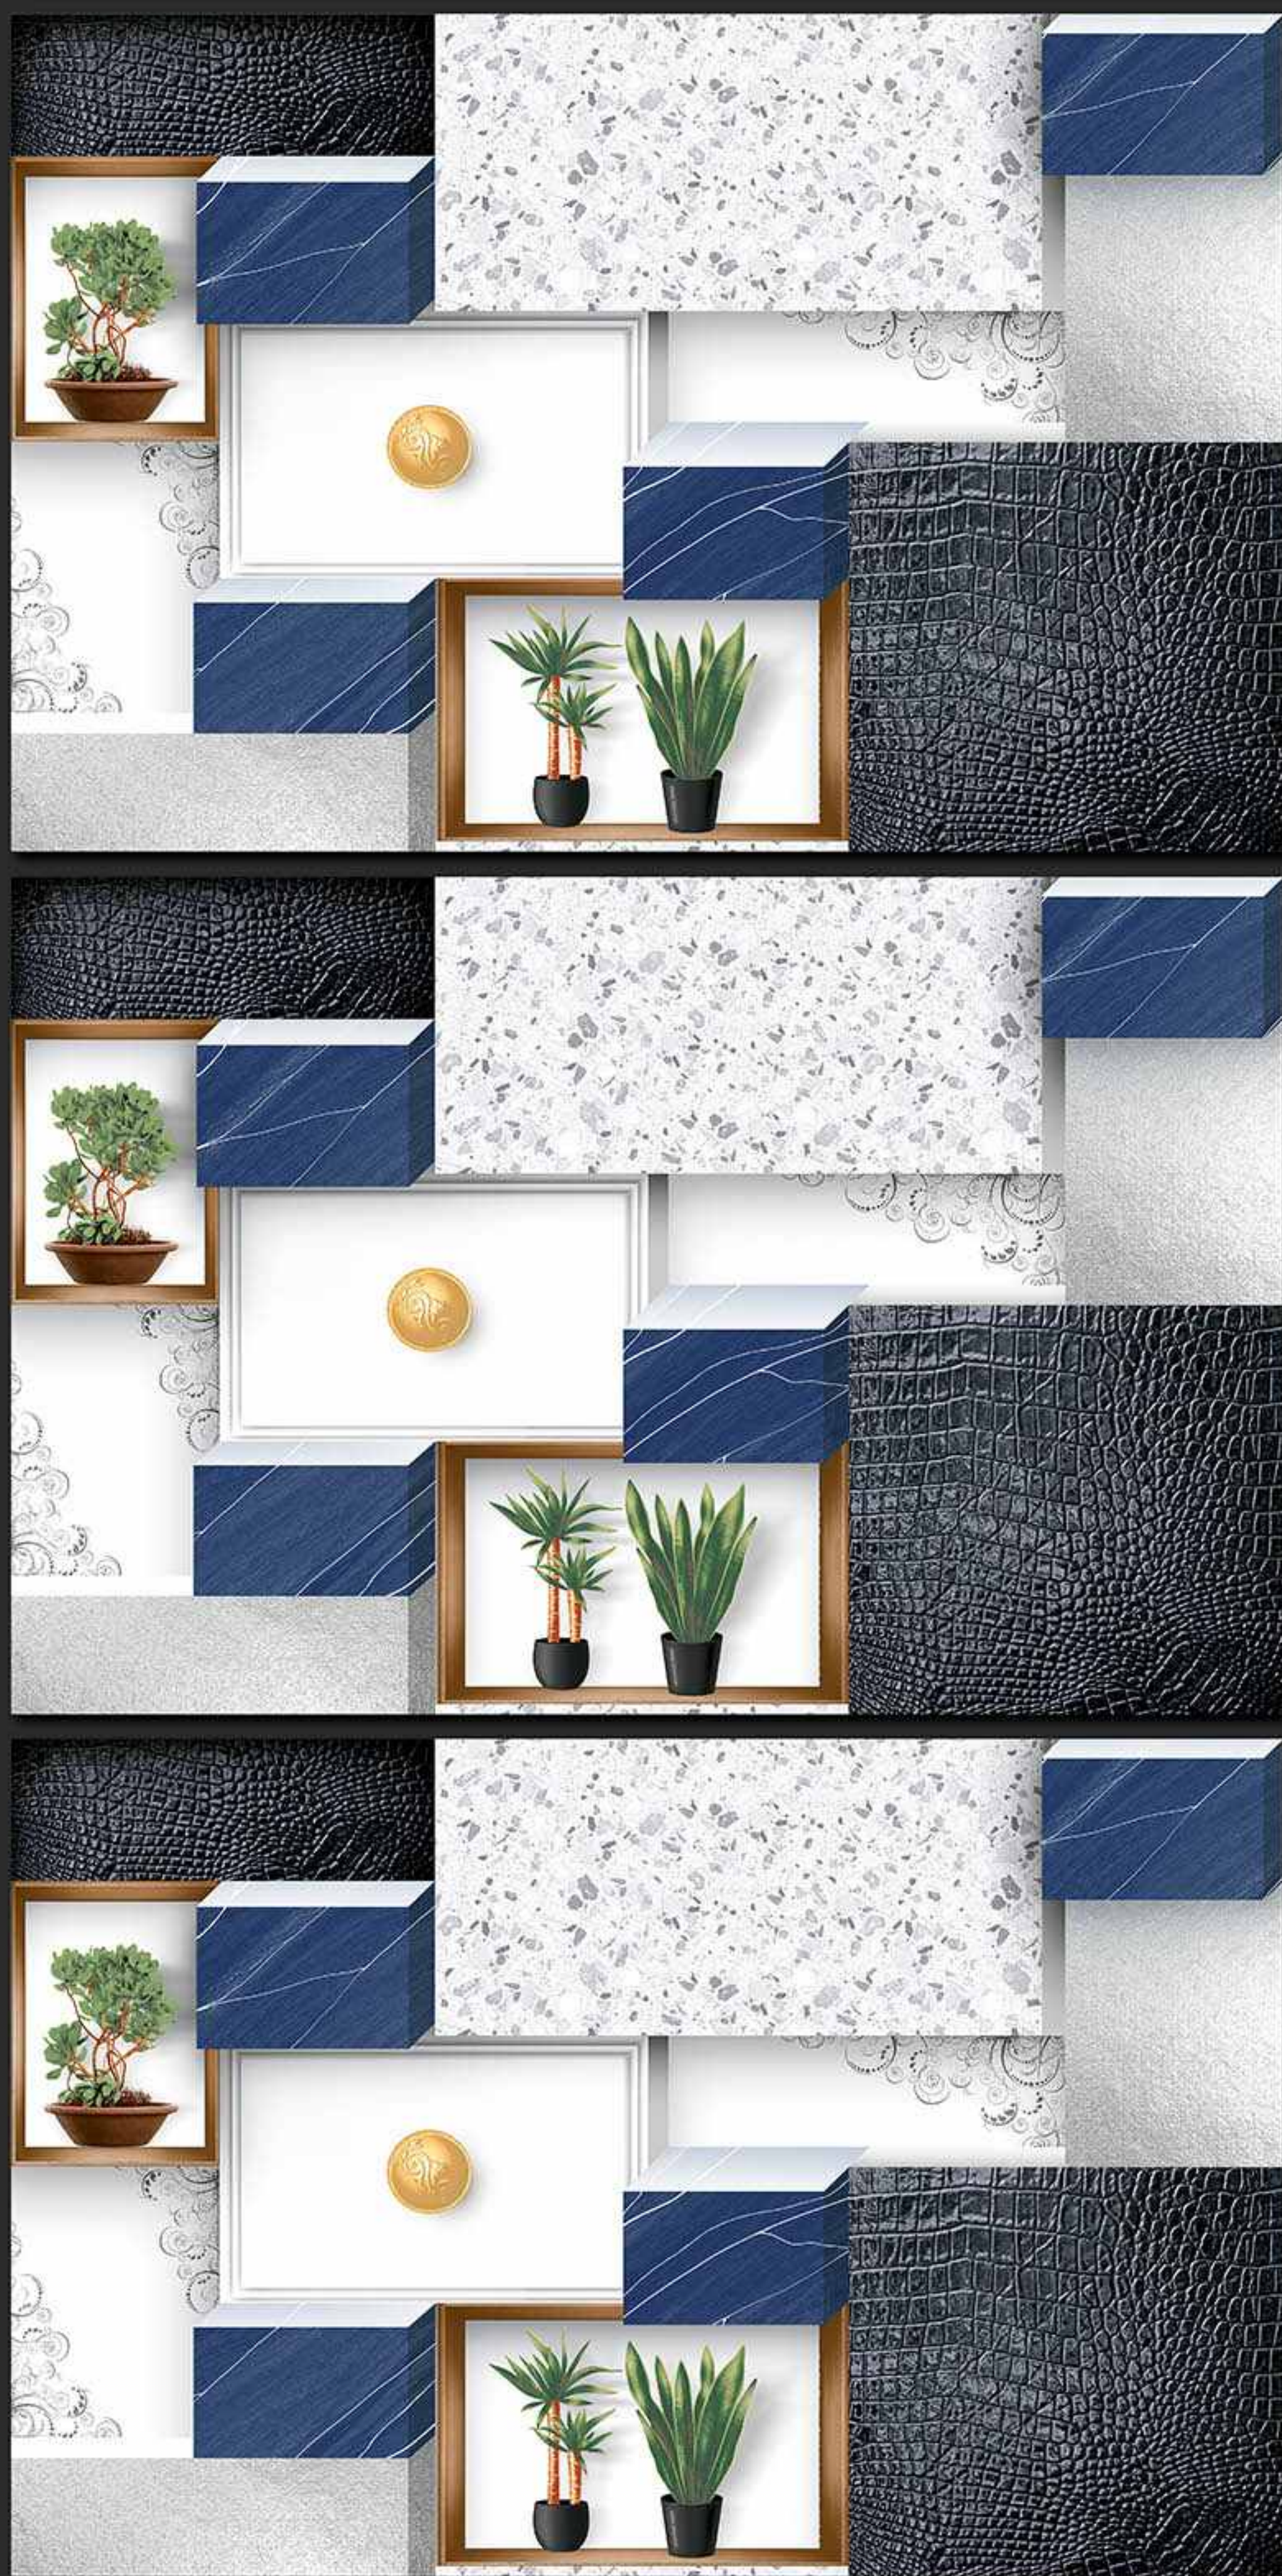

DIGITAL  
WALL TILES

300x450MM GLOSSY

**VERONICA**  
CERAMIC

305 [PLAIN]

DIGITAL  
WALL TILES

300x450MM GLOSSY

**VERONICA**  
CERAMIC

306 [PLAIN]