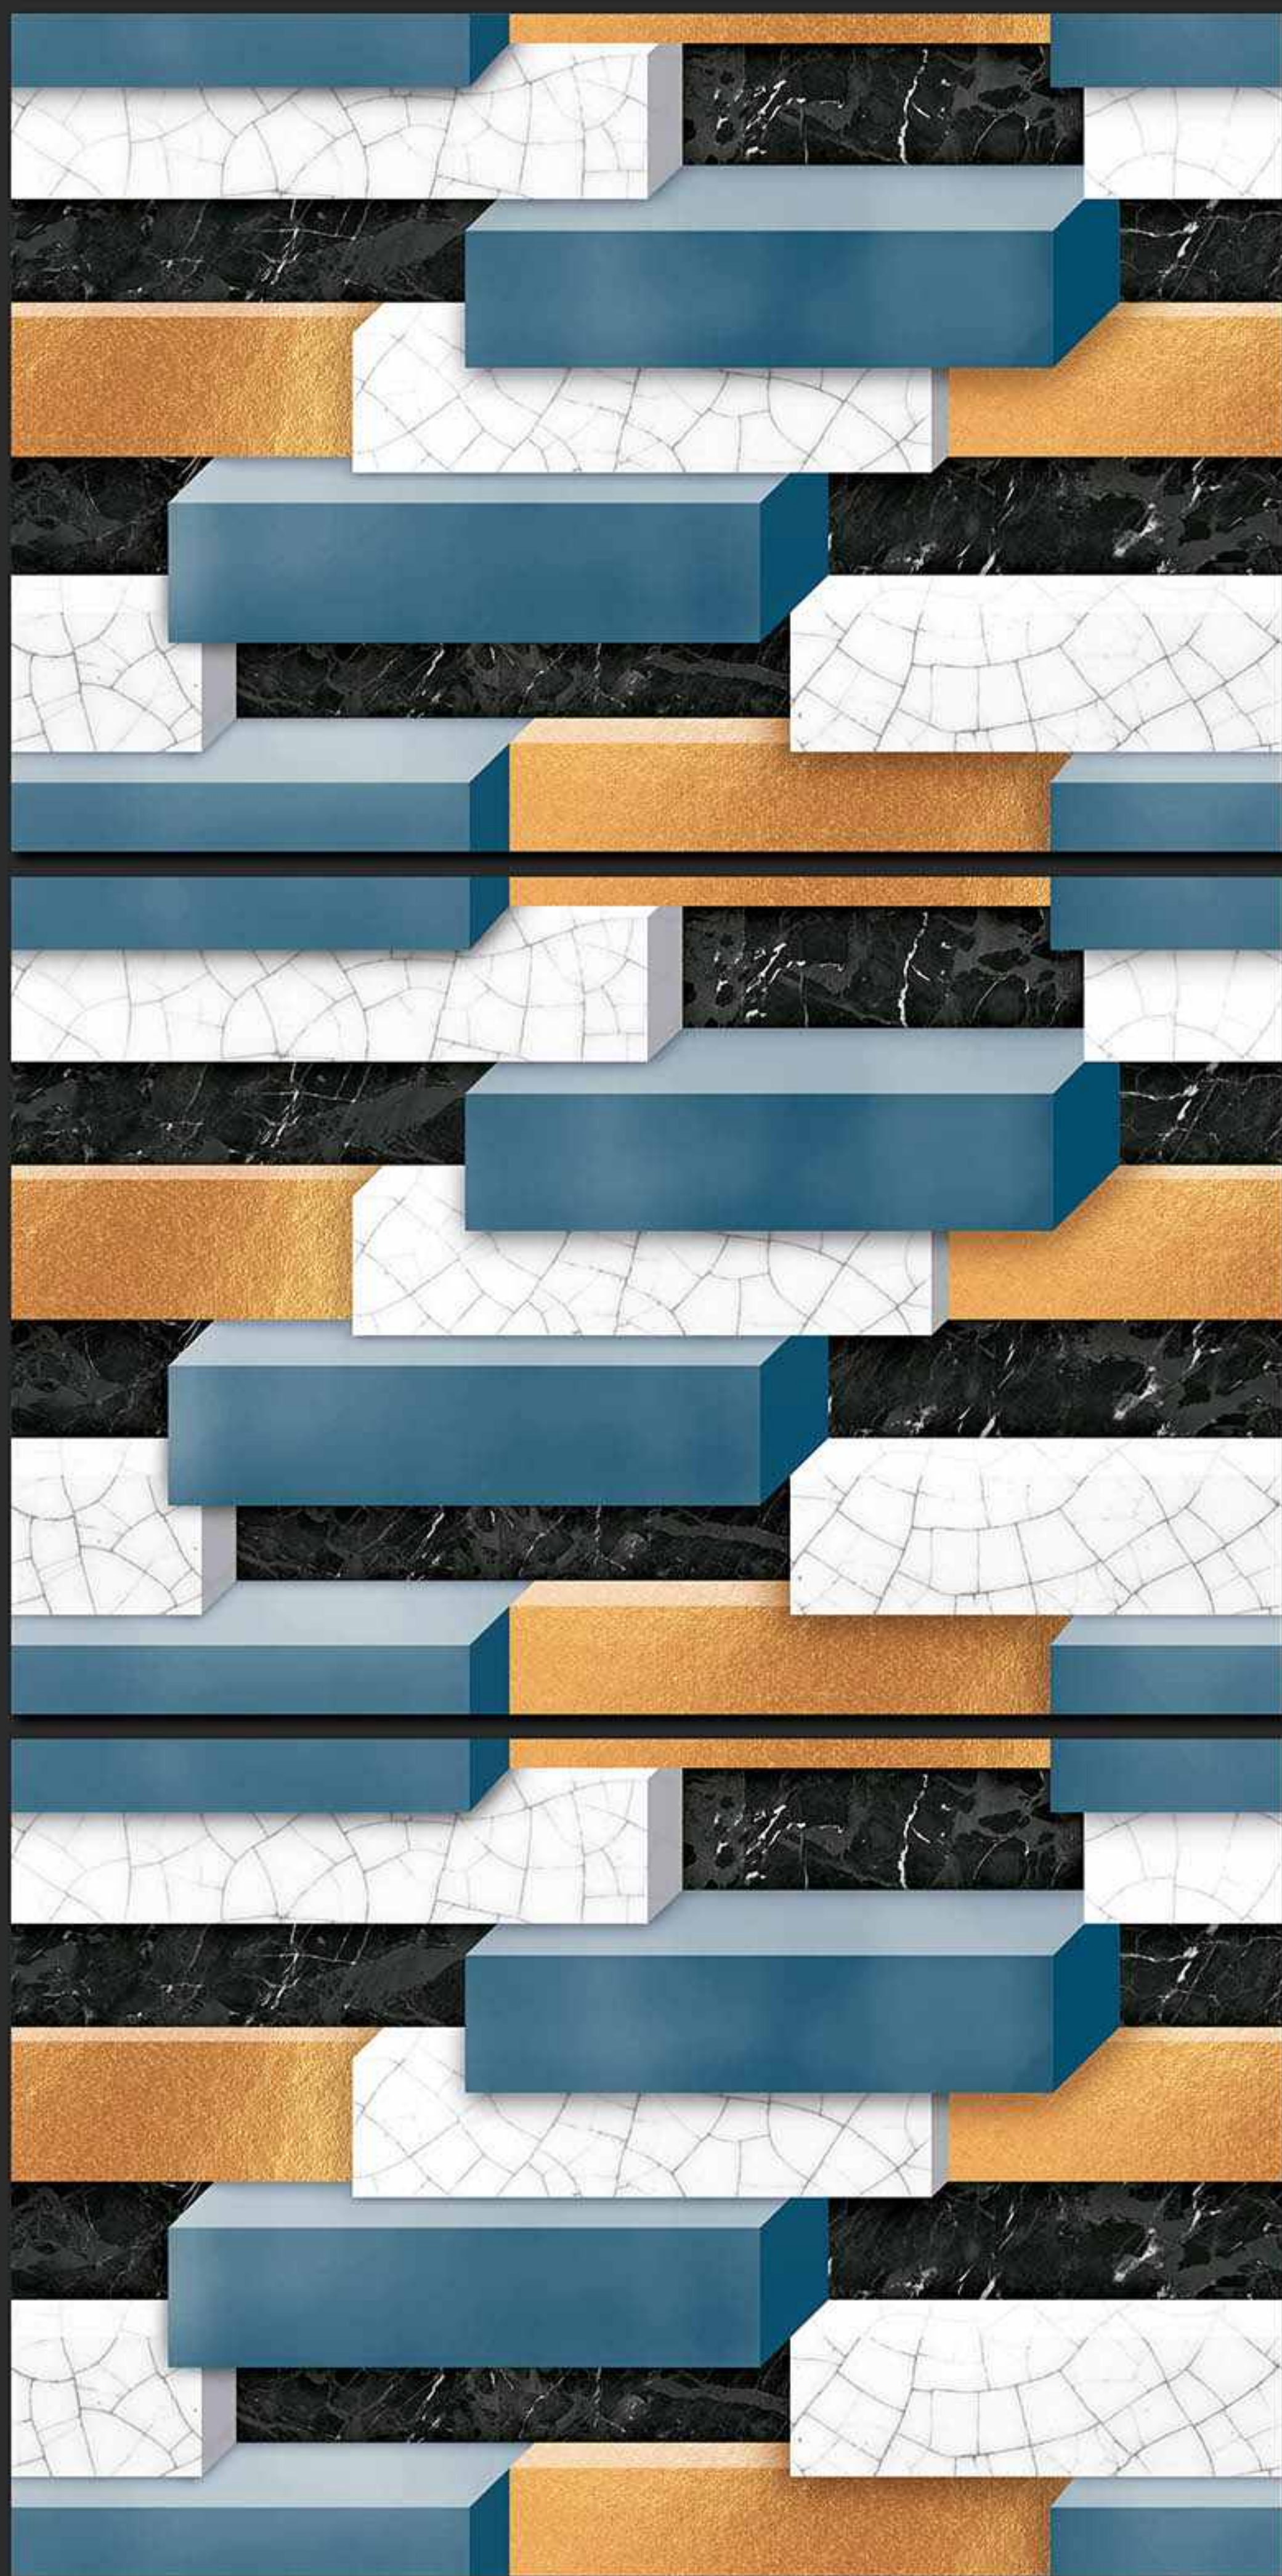

185 [PLAIN]

DIGITAL  
WALL TILES

300x450MM GLOSSY

**VERONICA**  
CERAMIC

186 [PLAIN]

DIGITAL  
WALL TILES

300x450MM GLOSSY

**VERONICA**  
CERAMIC