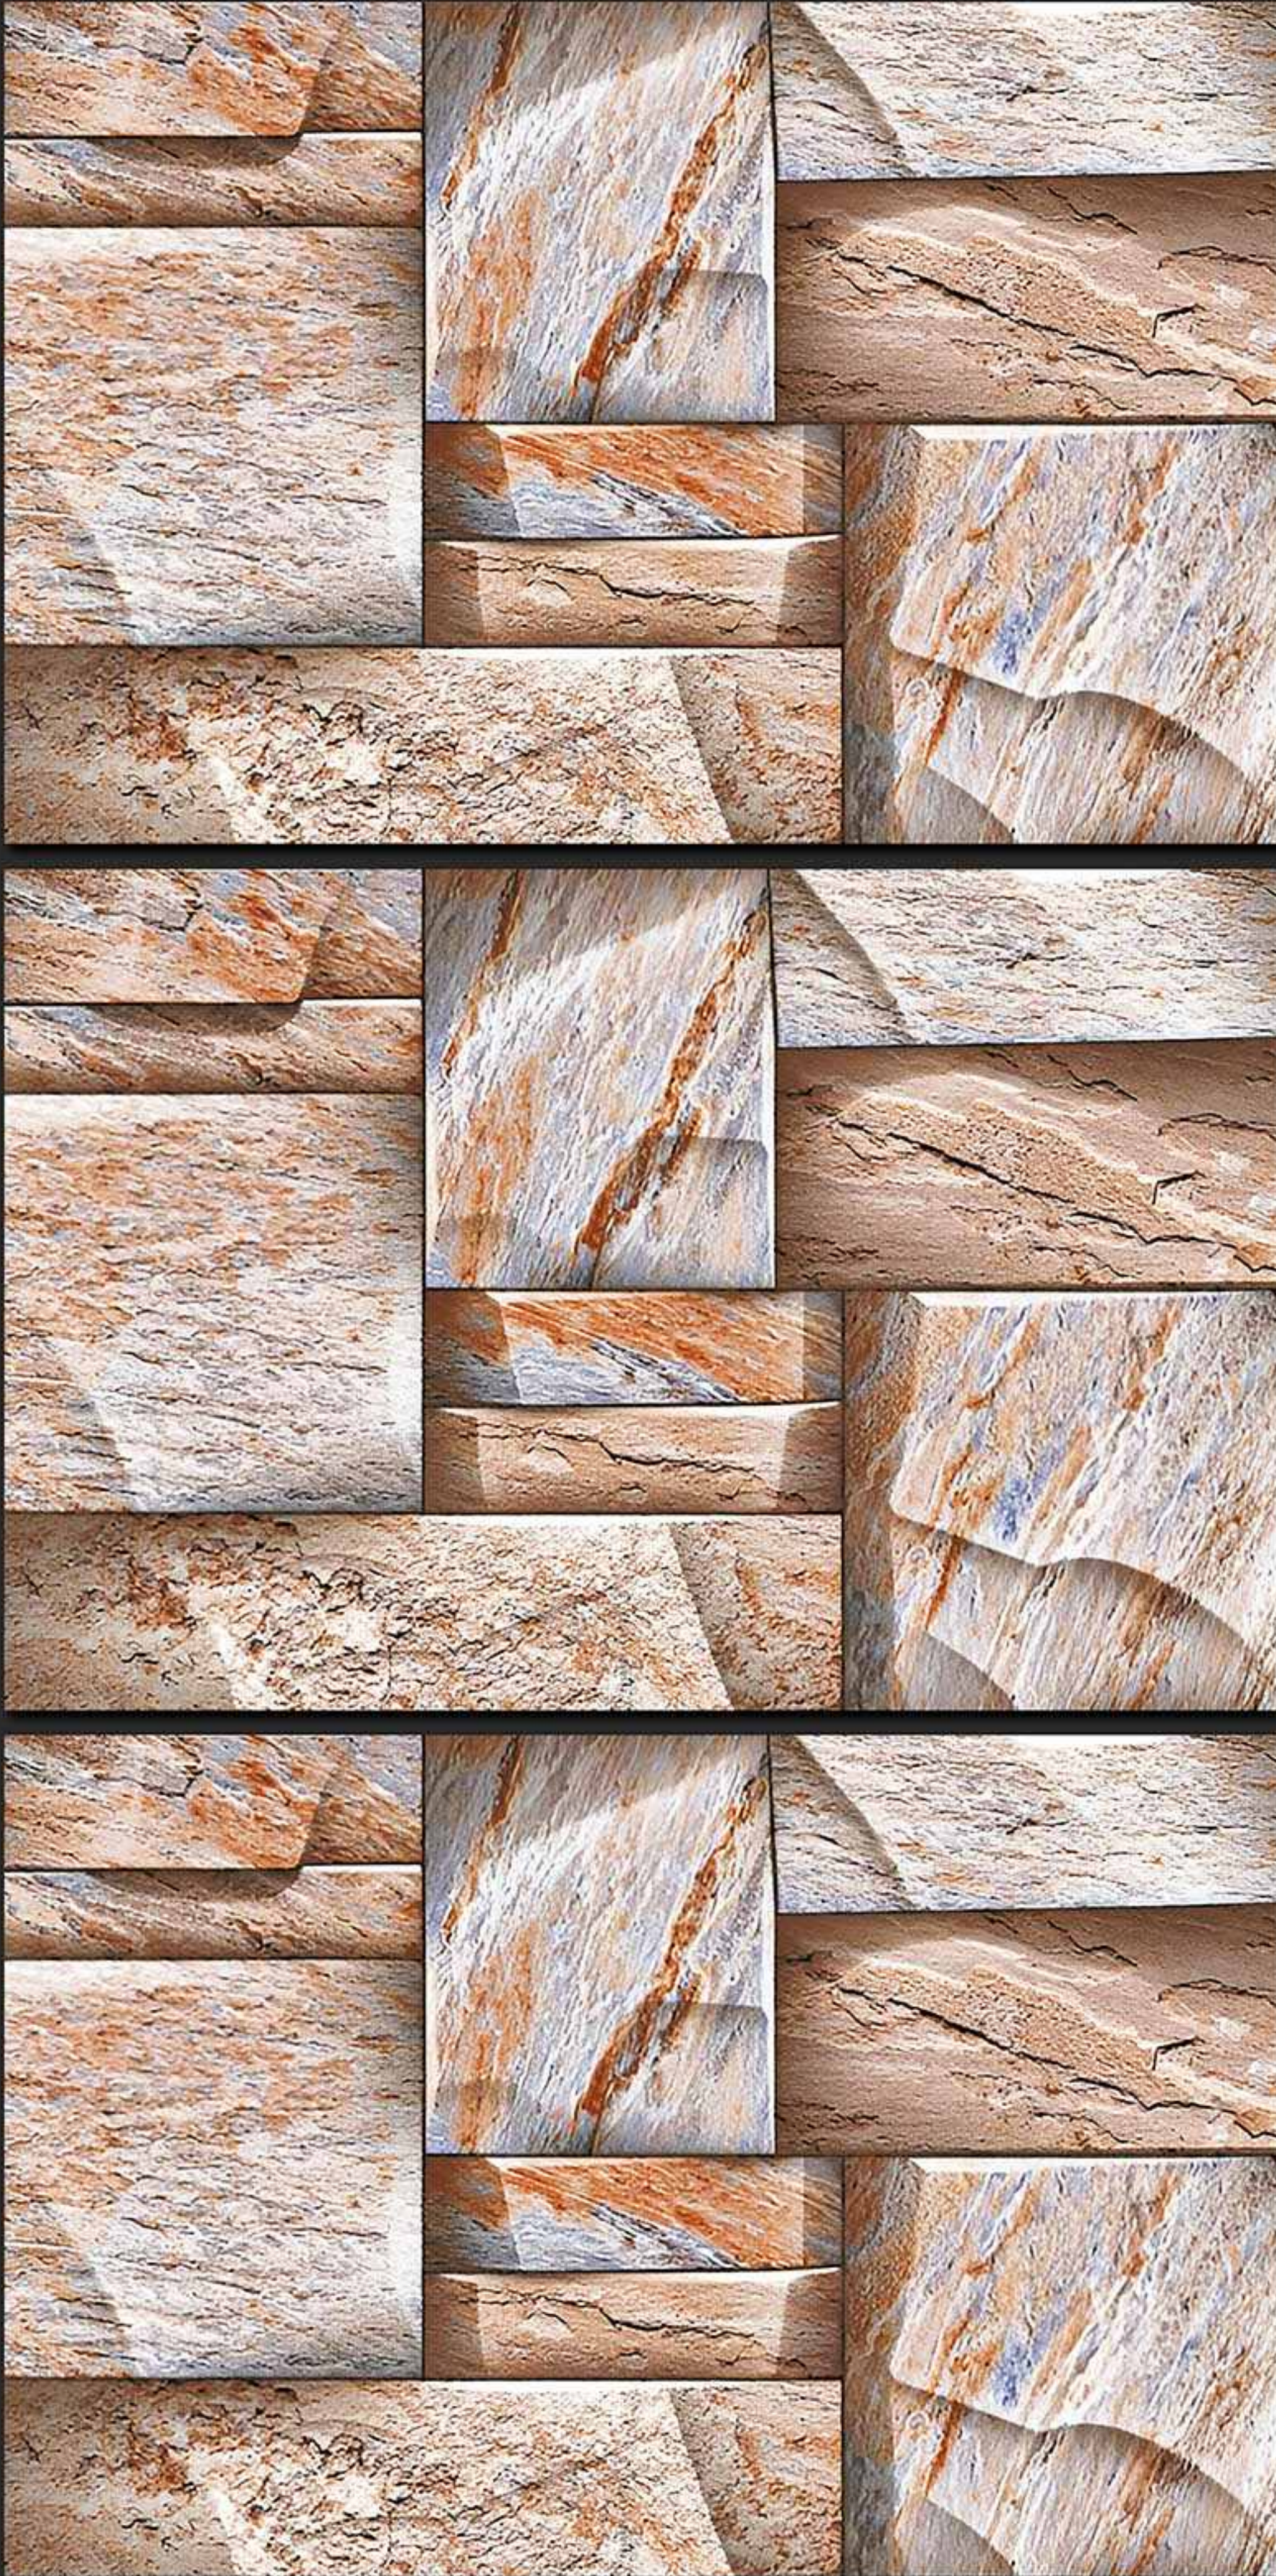

DIGITAL  
WALL TILES

300x450MM GLOSSY

**VERONICA**  
CERAMIC

334 [PLAIN]

DIGITAL  
WALL TILES

300x450MM GLOSSY

**VERONICA**  
CERAMIC

338 [PLAIN]