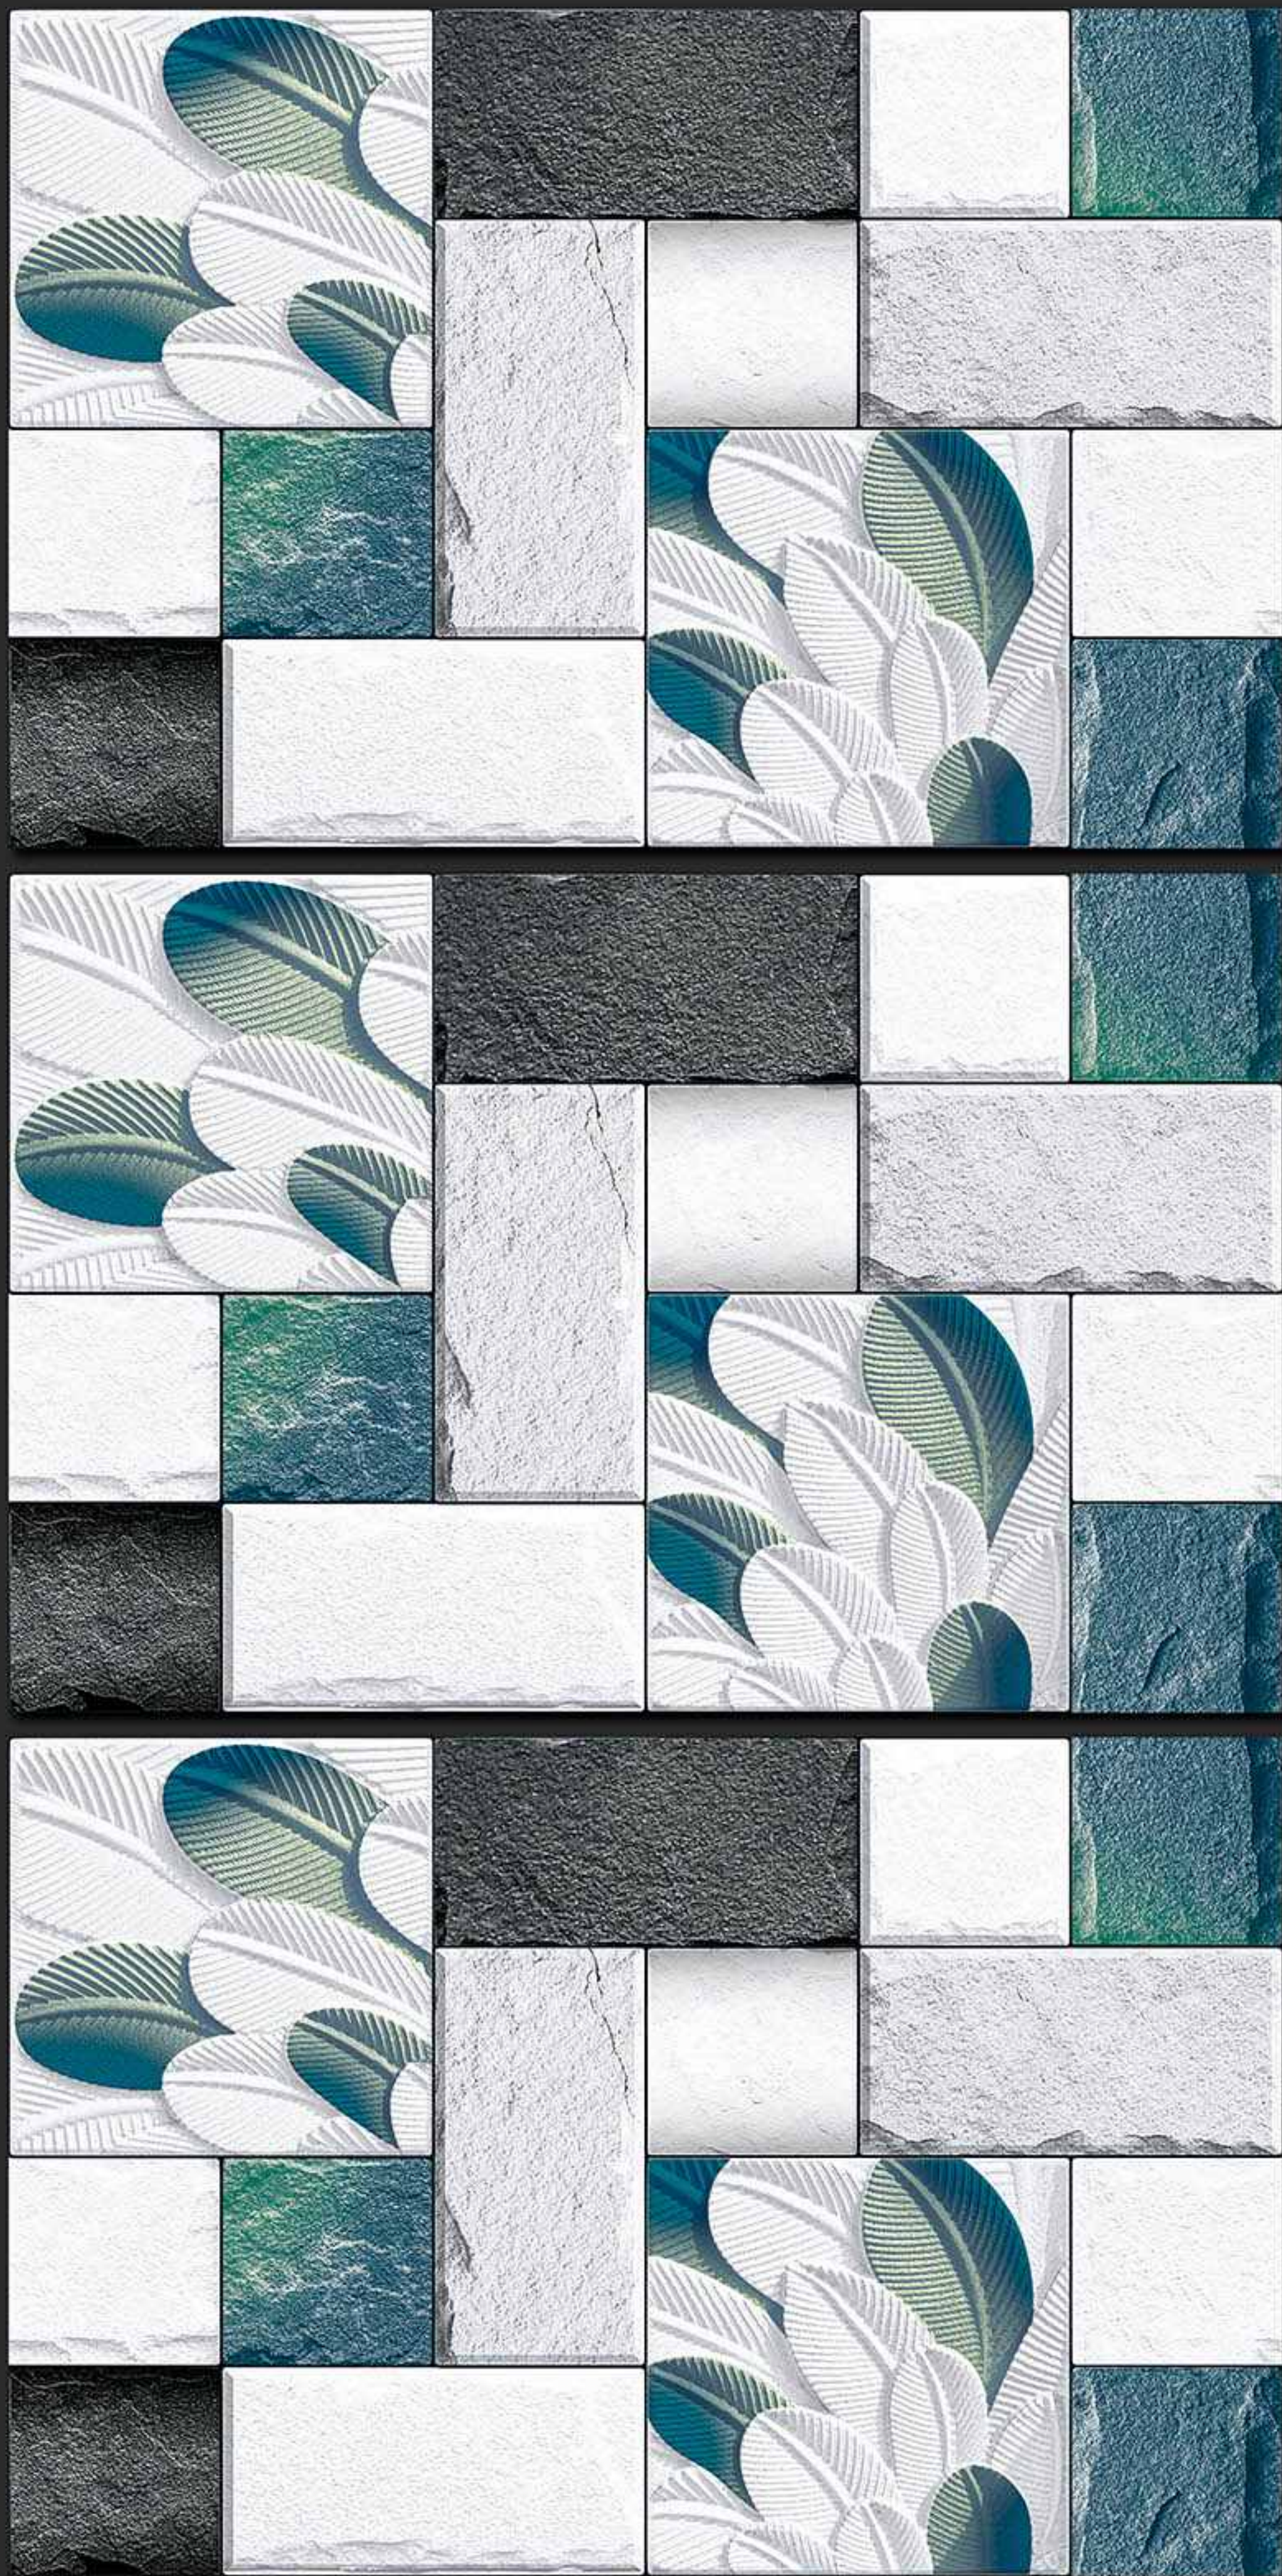

DIGITAL
WALL TILES

300x450MM GLOSSY

VERONICA
CERAMIC

348 [PLAIN]