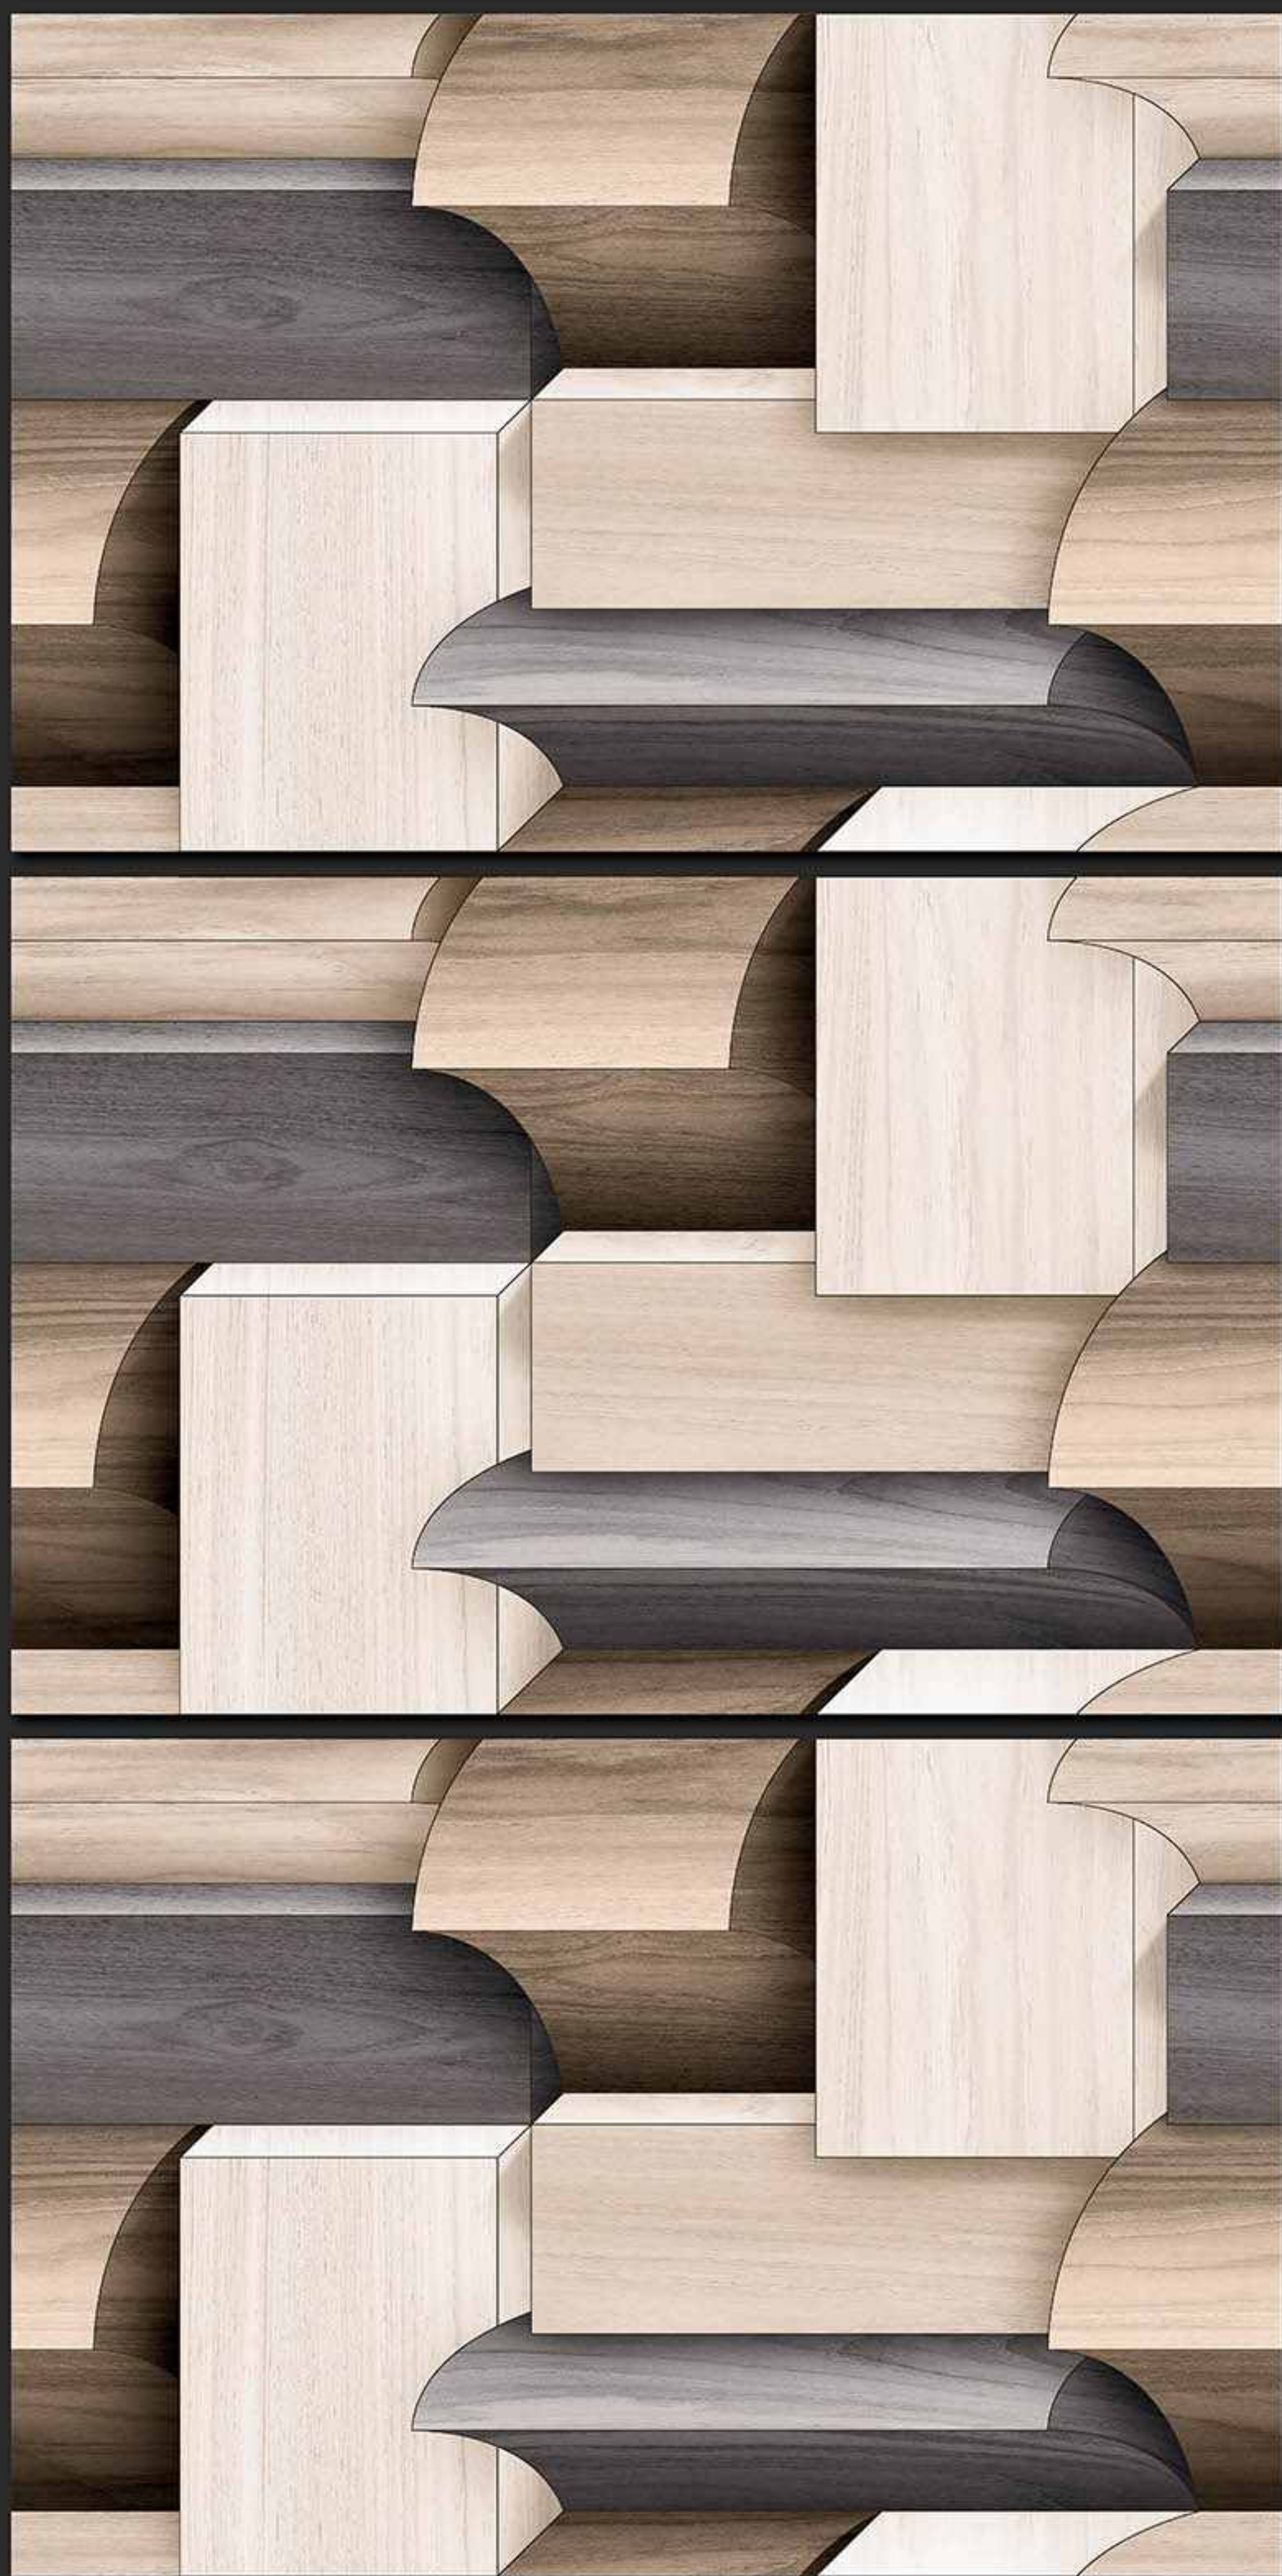

287 [PLAIN]

DIGITAL  
WALL TILES

300x450MM GLOSSY

**VERONICA**  
CERAMIC

288 [PLAIN]

DIGITAL  
WALL TILES   
300x450MM GLOSSY

**VERONICA**  
CERAMIC

289 [PLAIN]