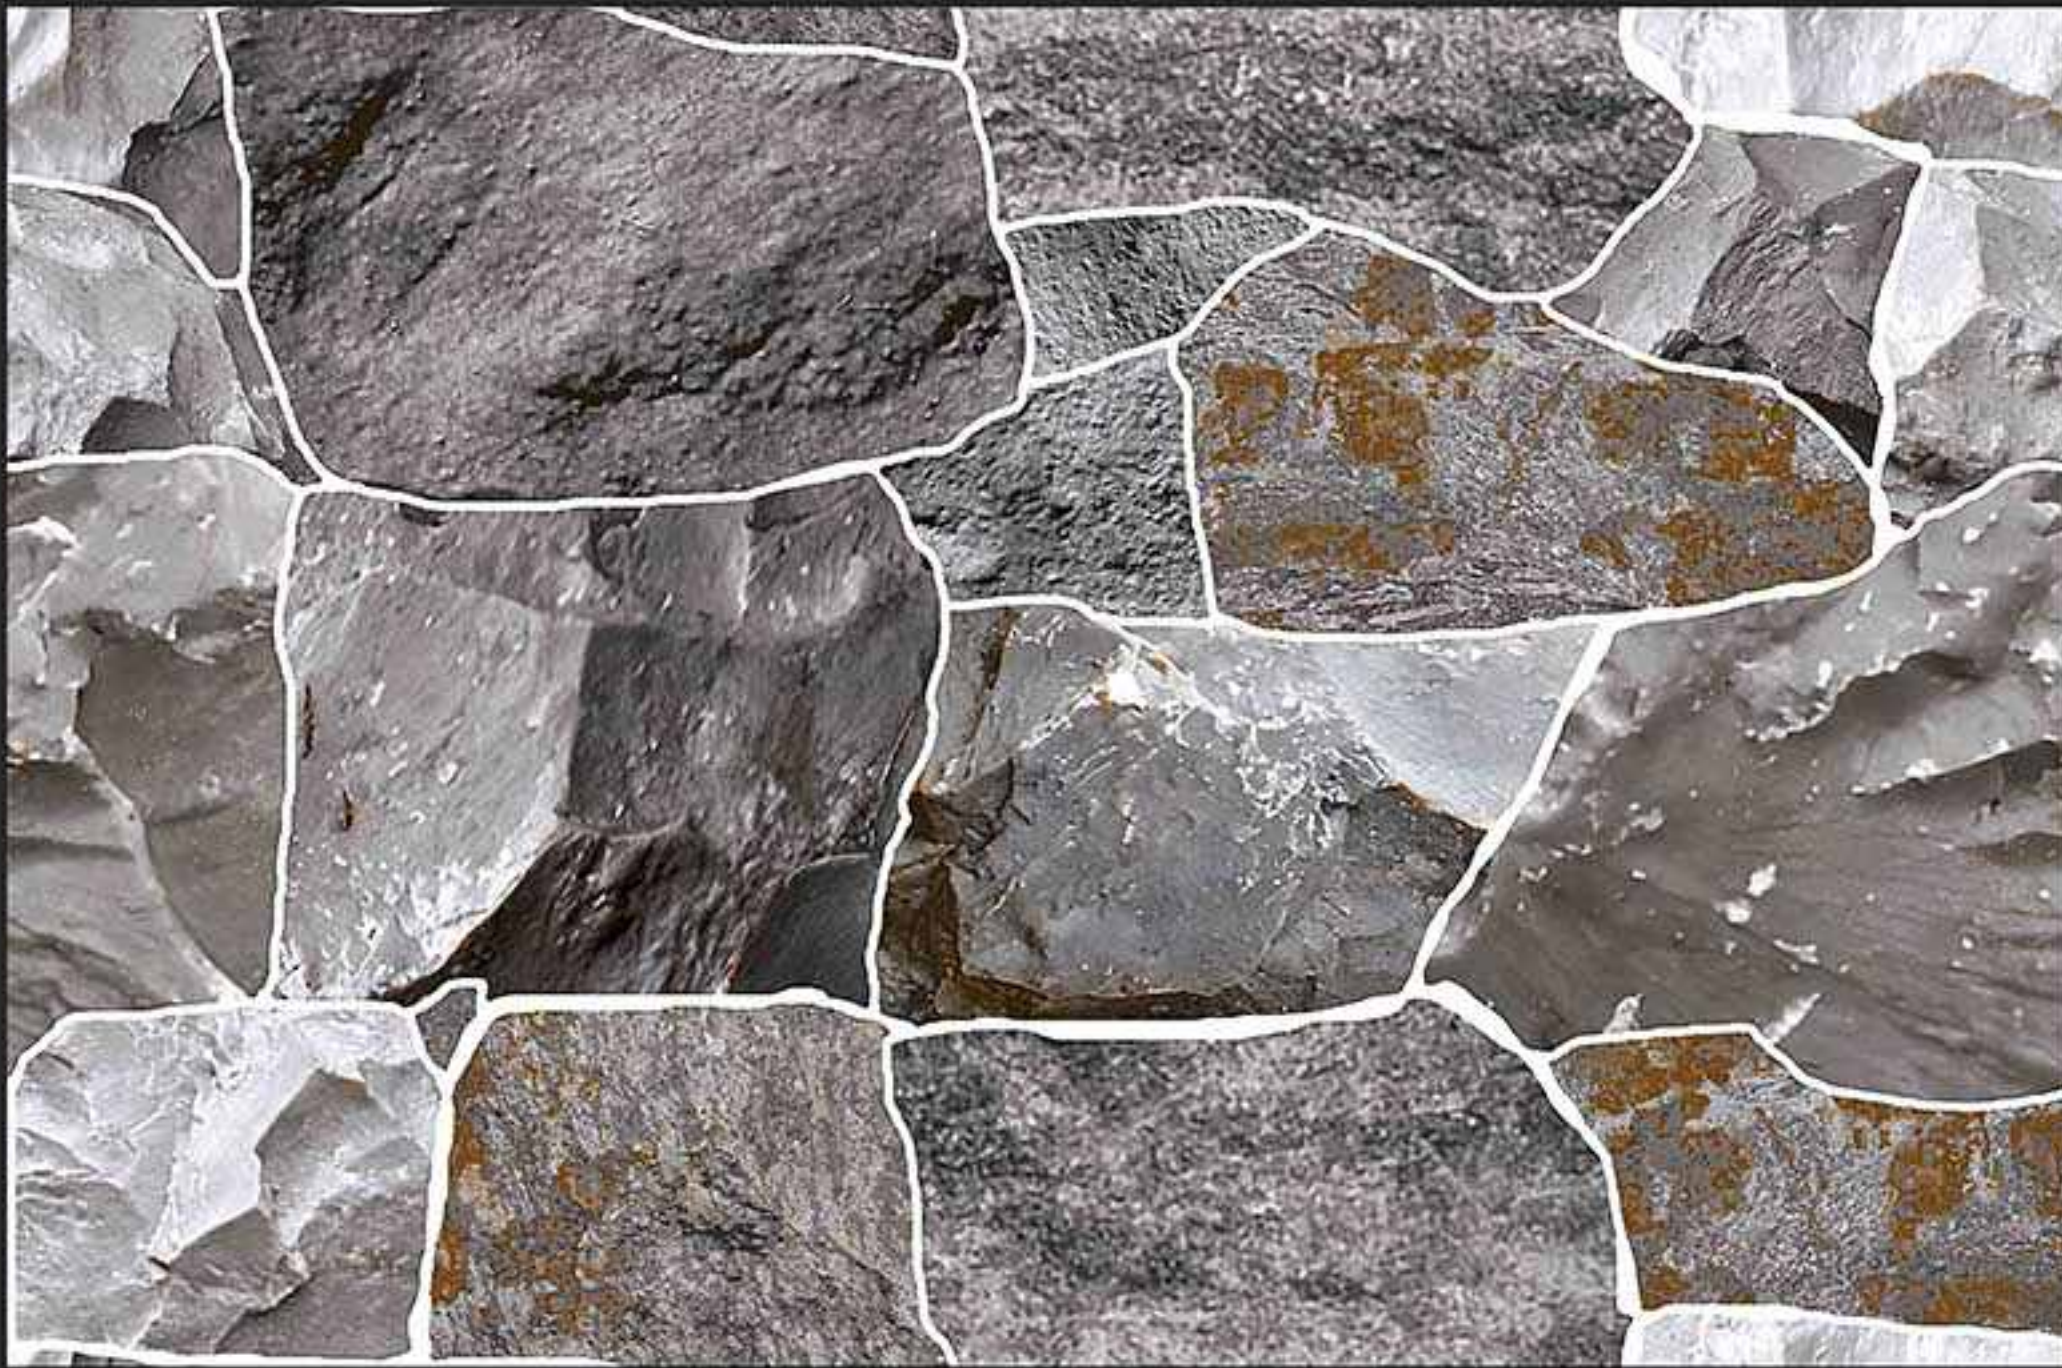

DIGITAL
WALL TILES

300x450MM GLOSSY

VERONICA
CERAMIC

324 [PLAIN]