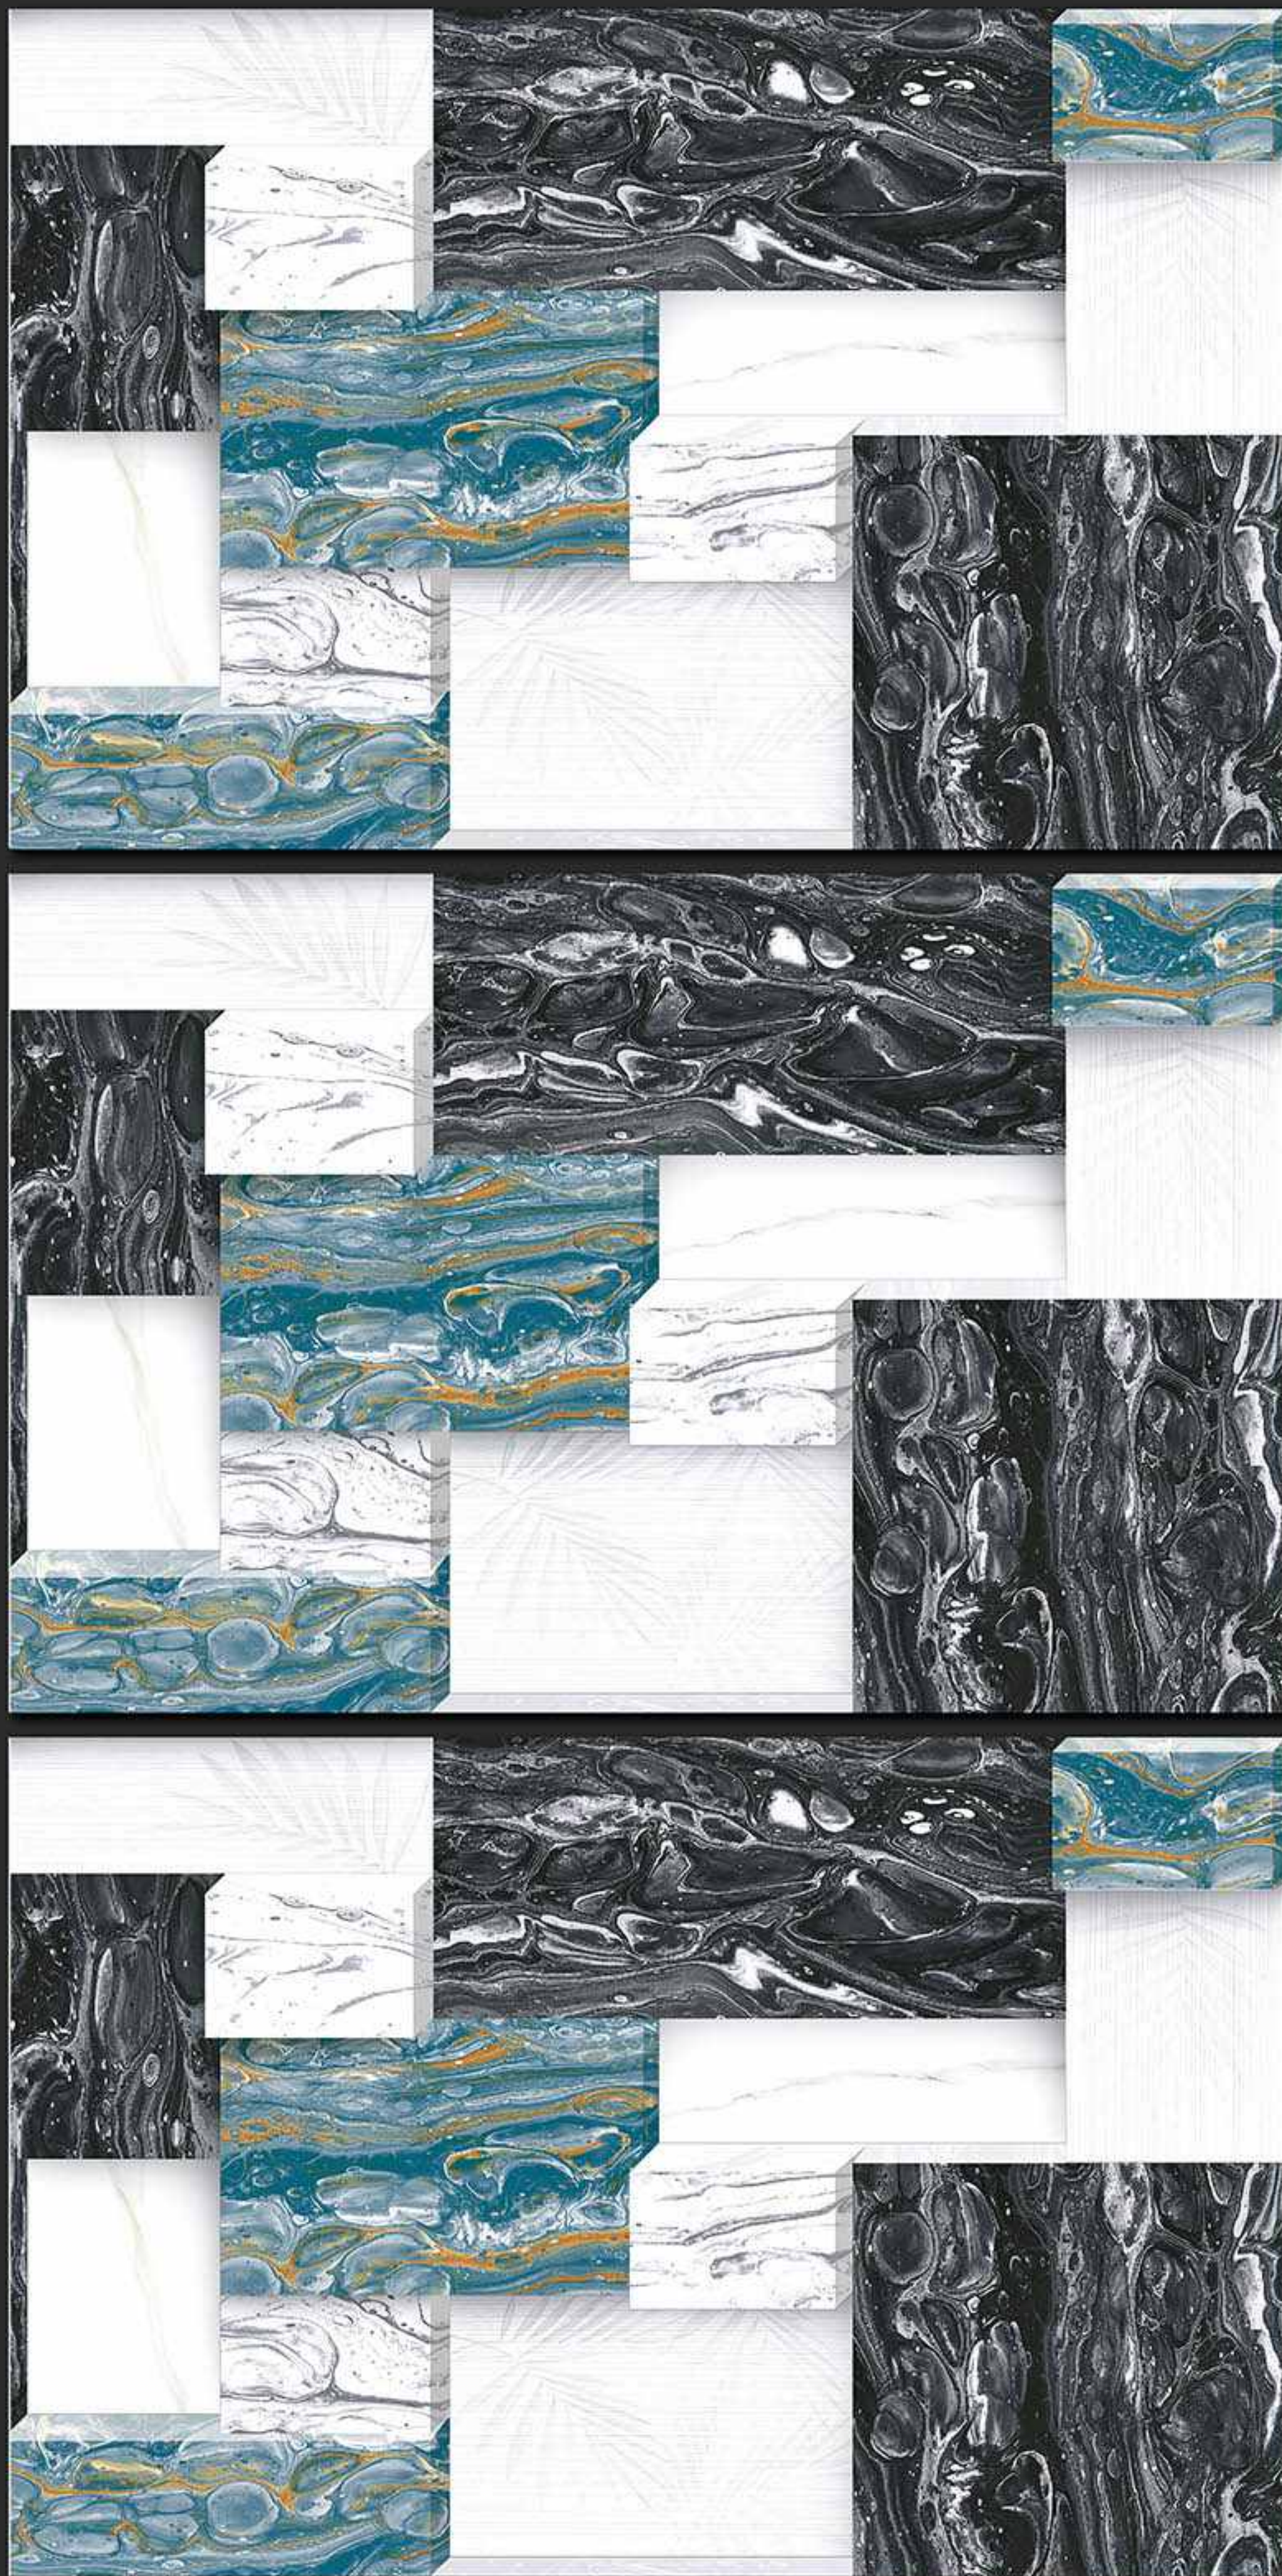

DIGITAL
WALL TILES

300x450MM GLOSSY

VERONICA
CERAMIC

375 [PLAIN]