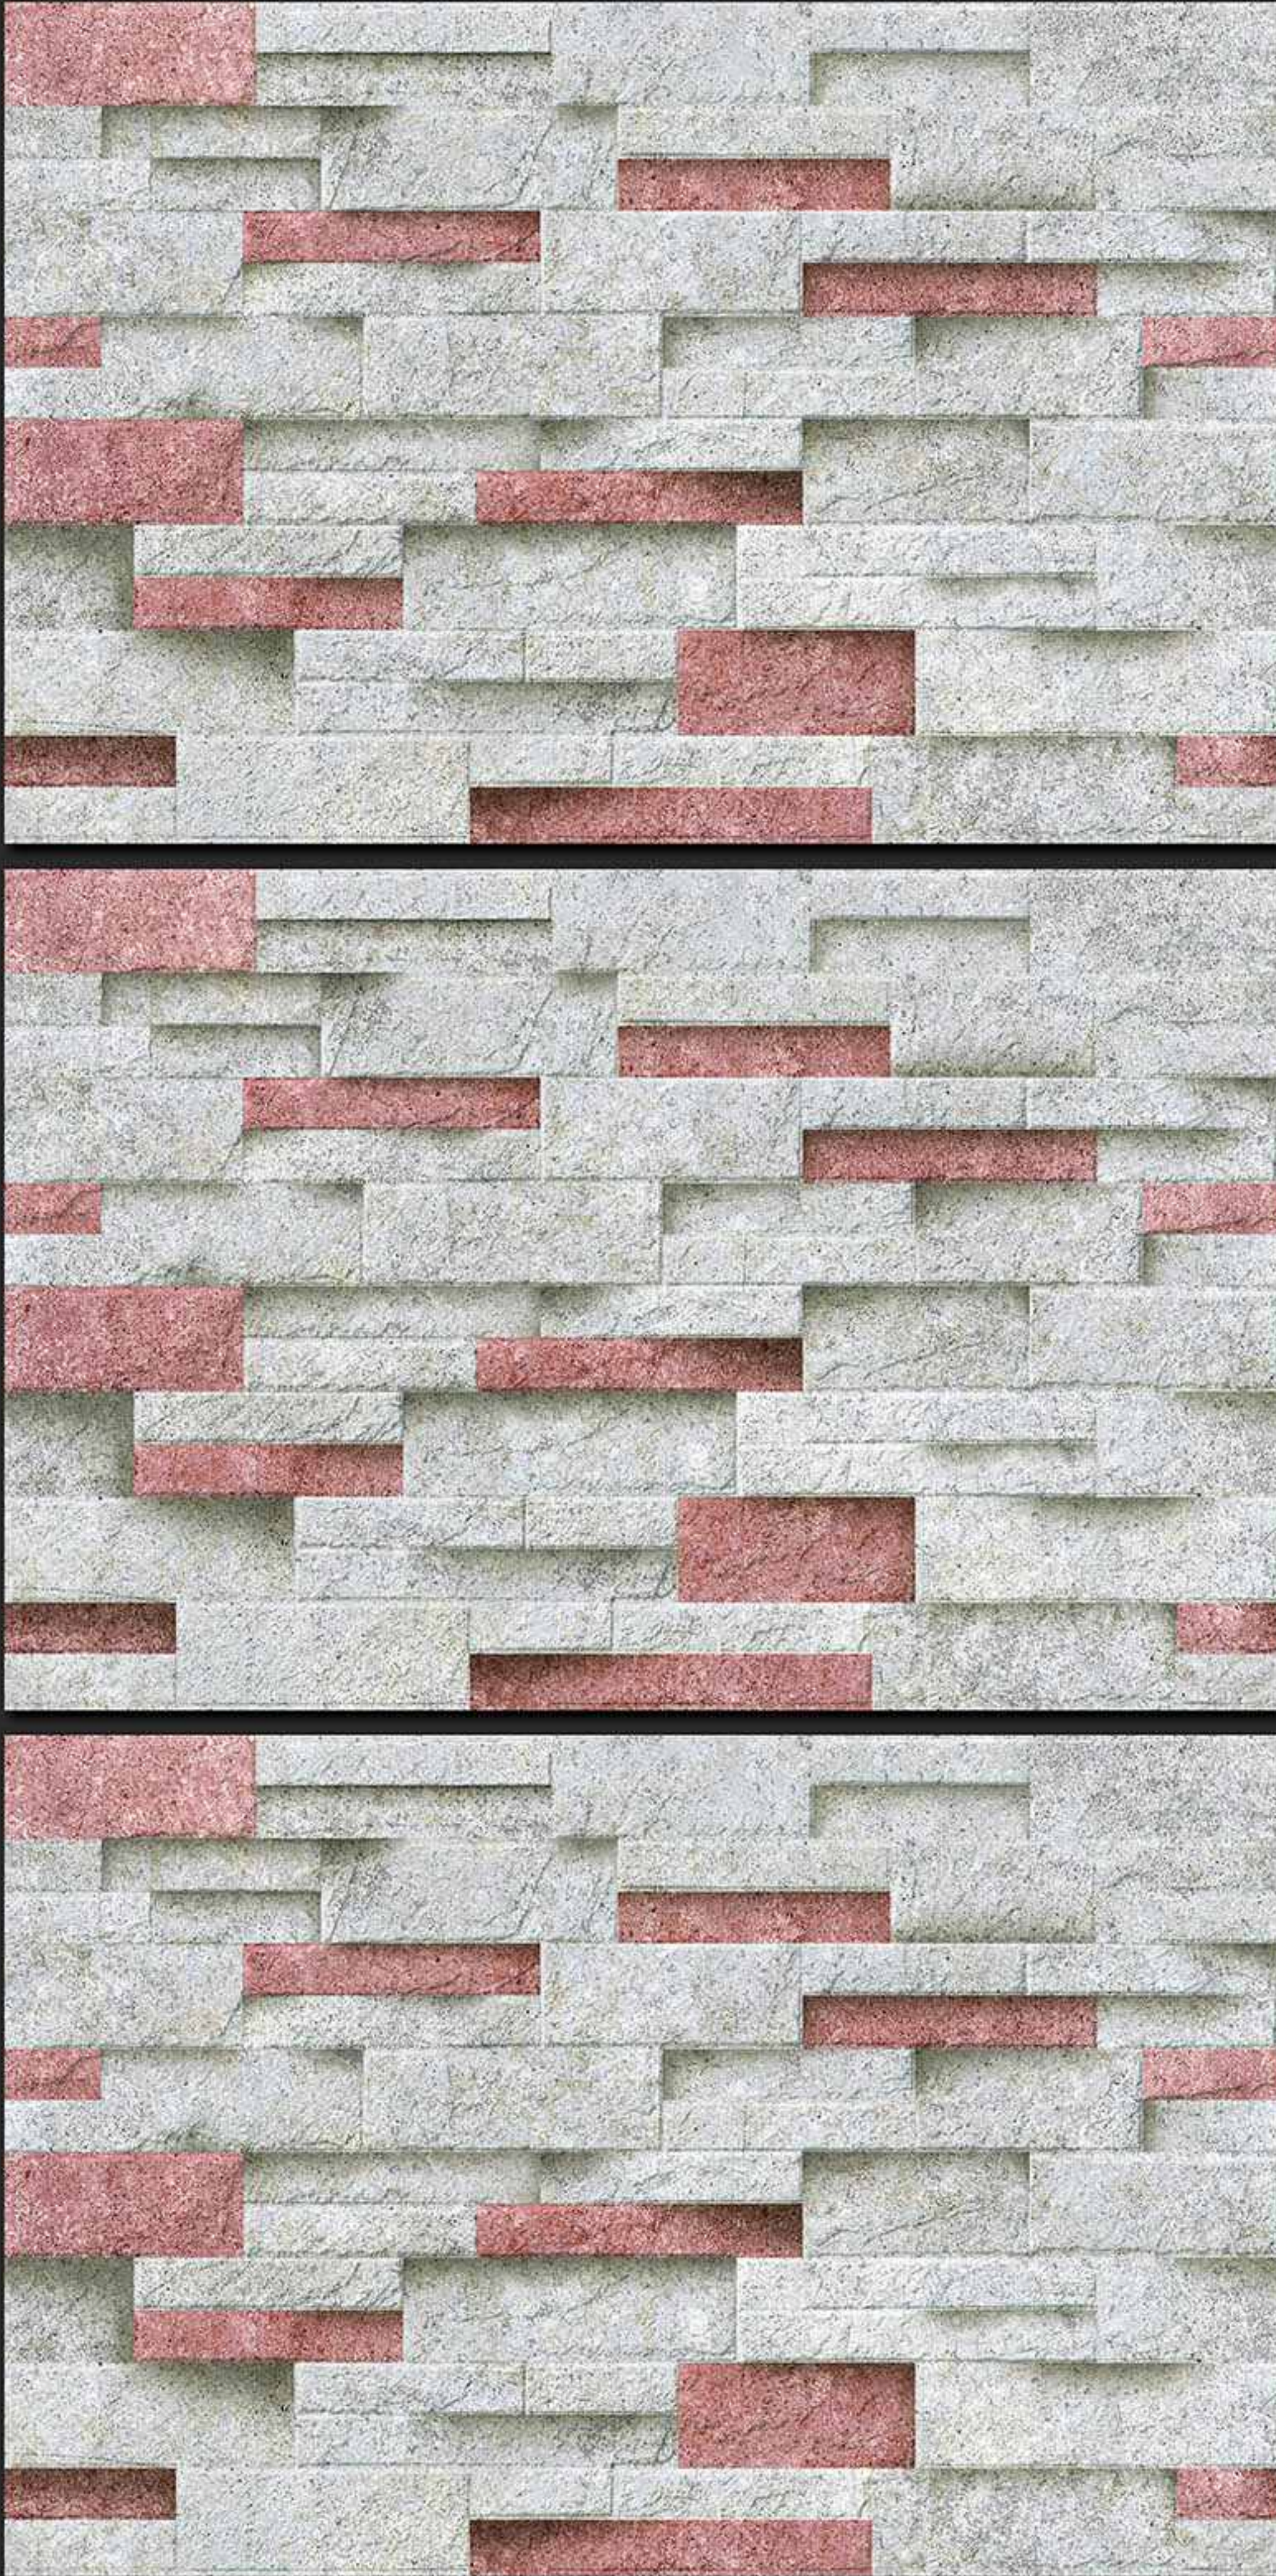

DIGITAL
WALL TILES

300x450MM GLOSSY

VERONICA
CERAMIC

305 [PLAIN]