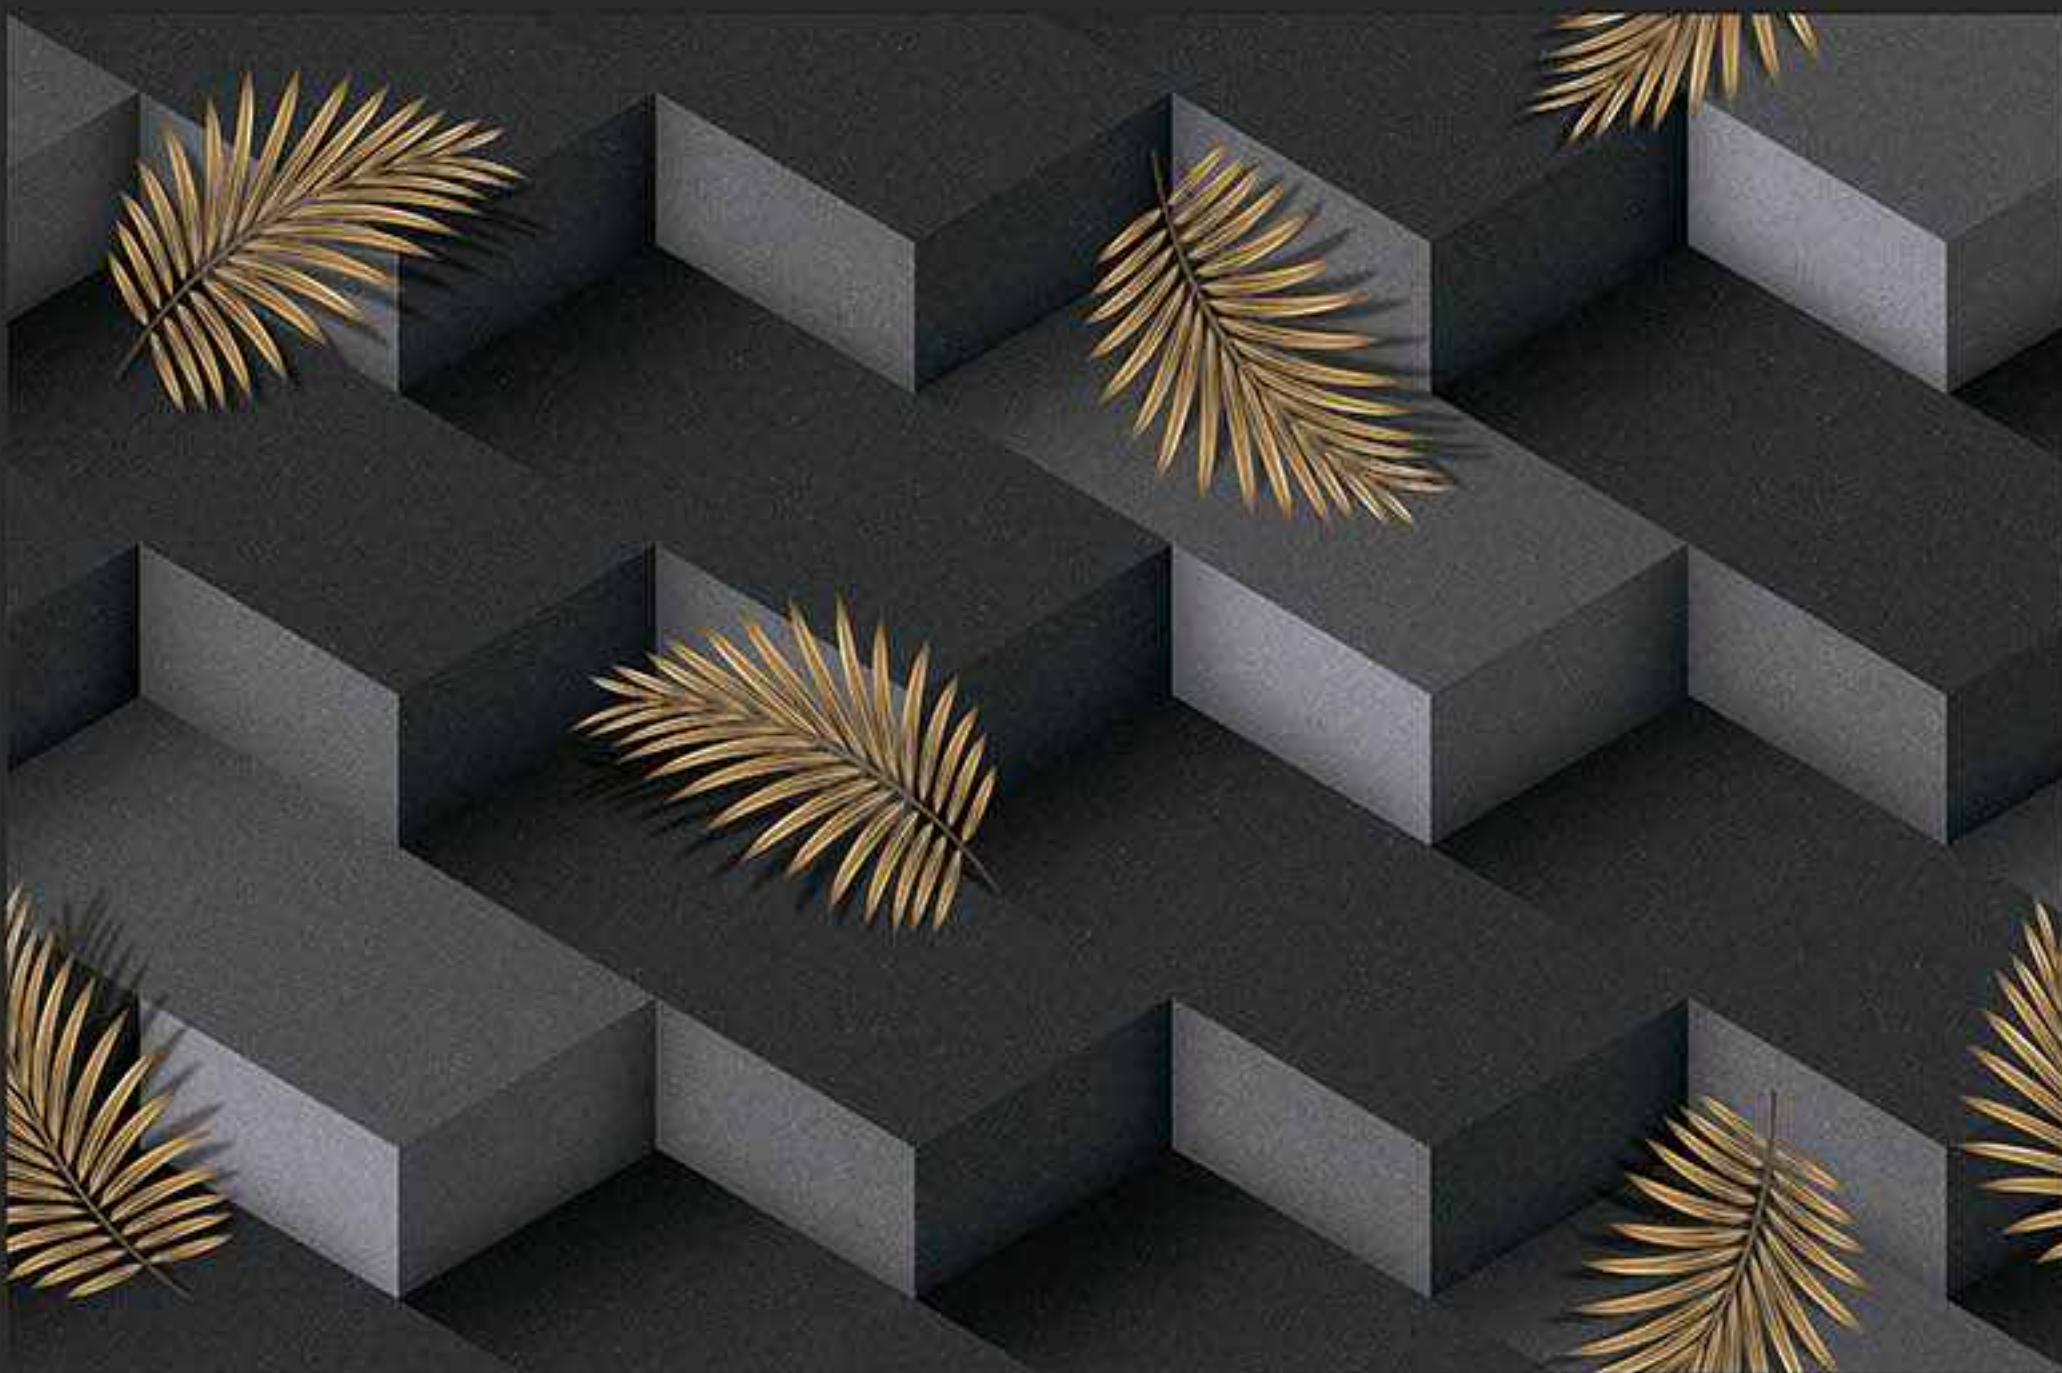

DIGITAL
WALL TILES
300x450MM GLOSSY

VERONICA
CERAMIC

194 [PLAIN]