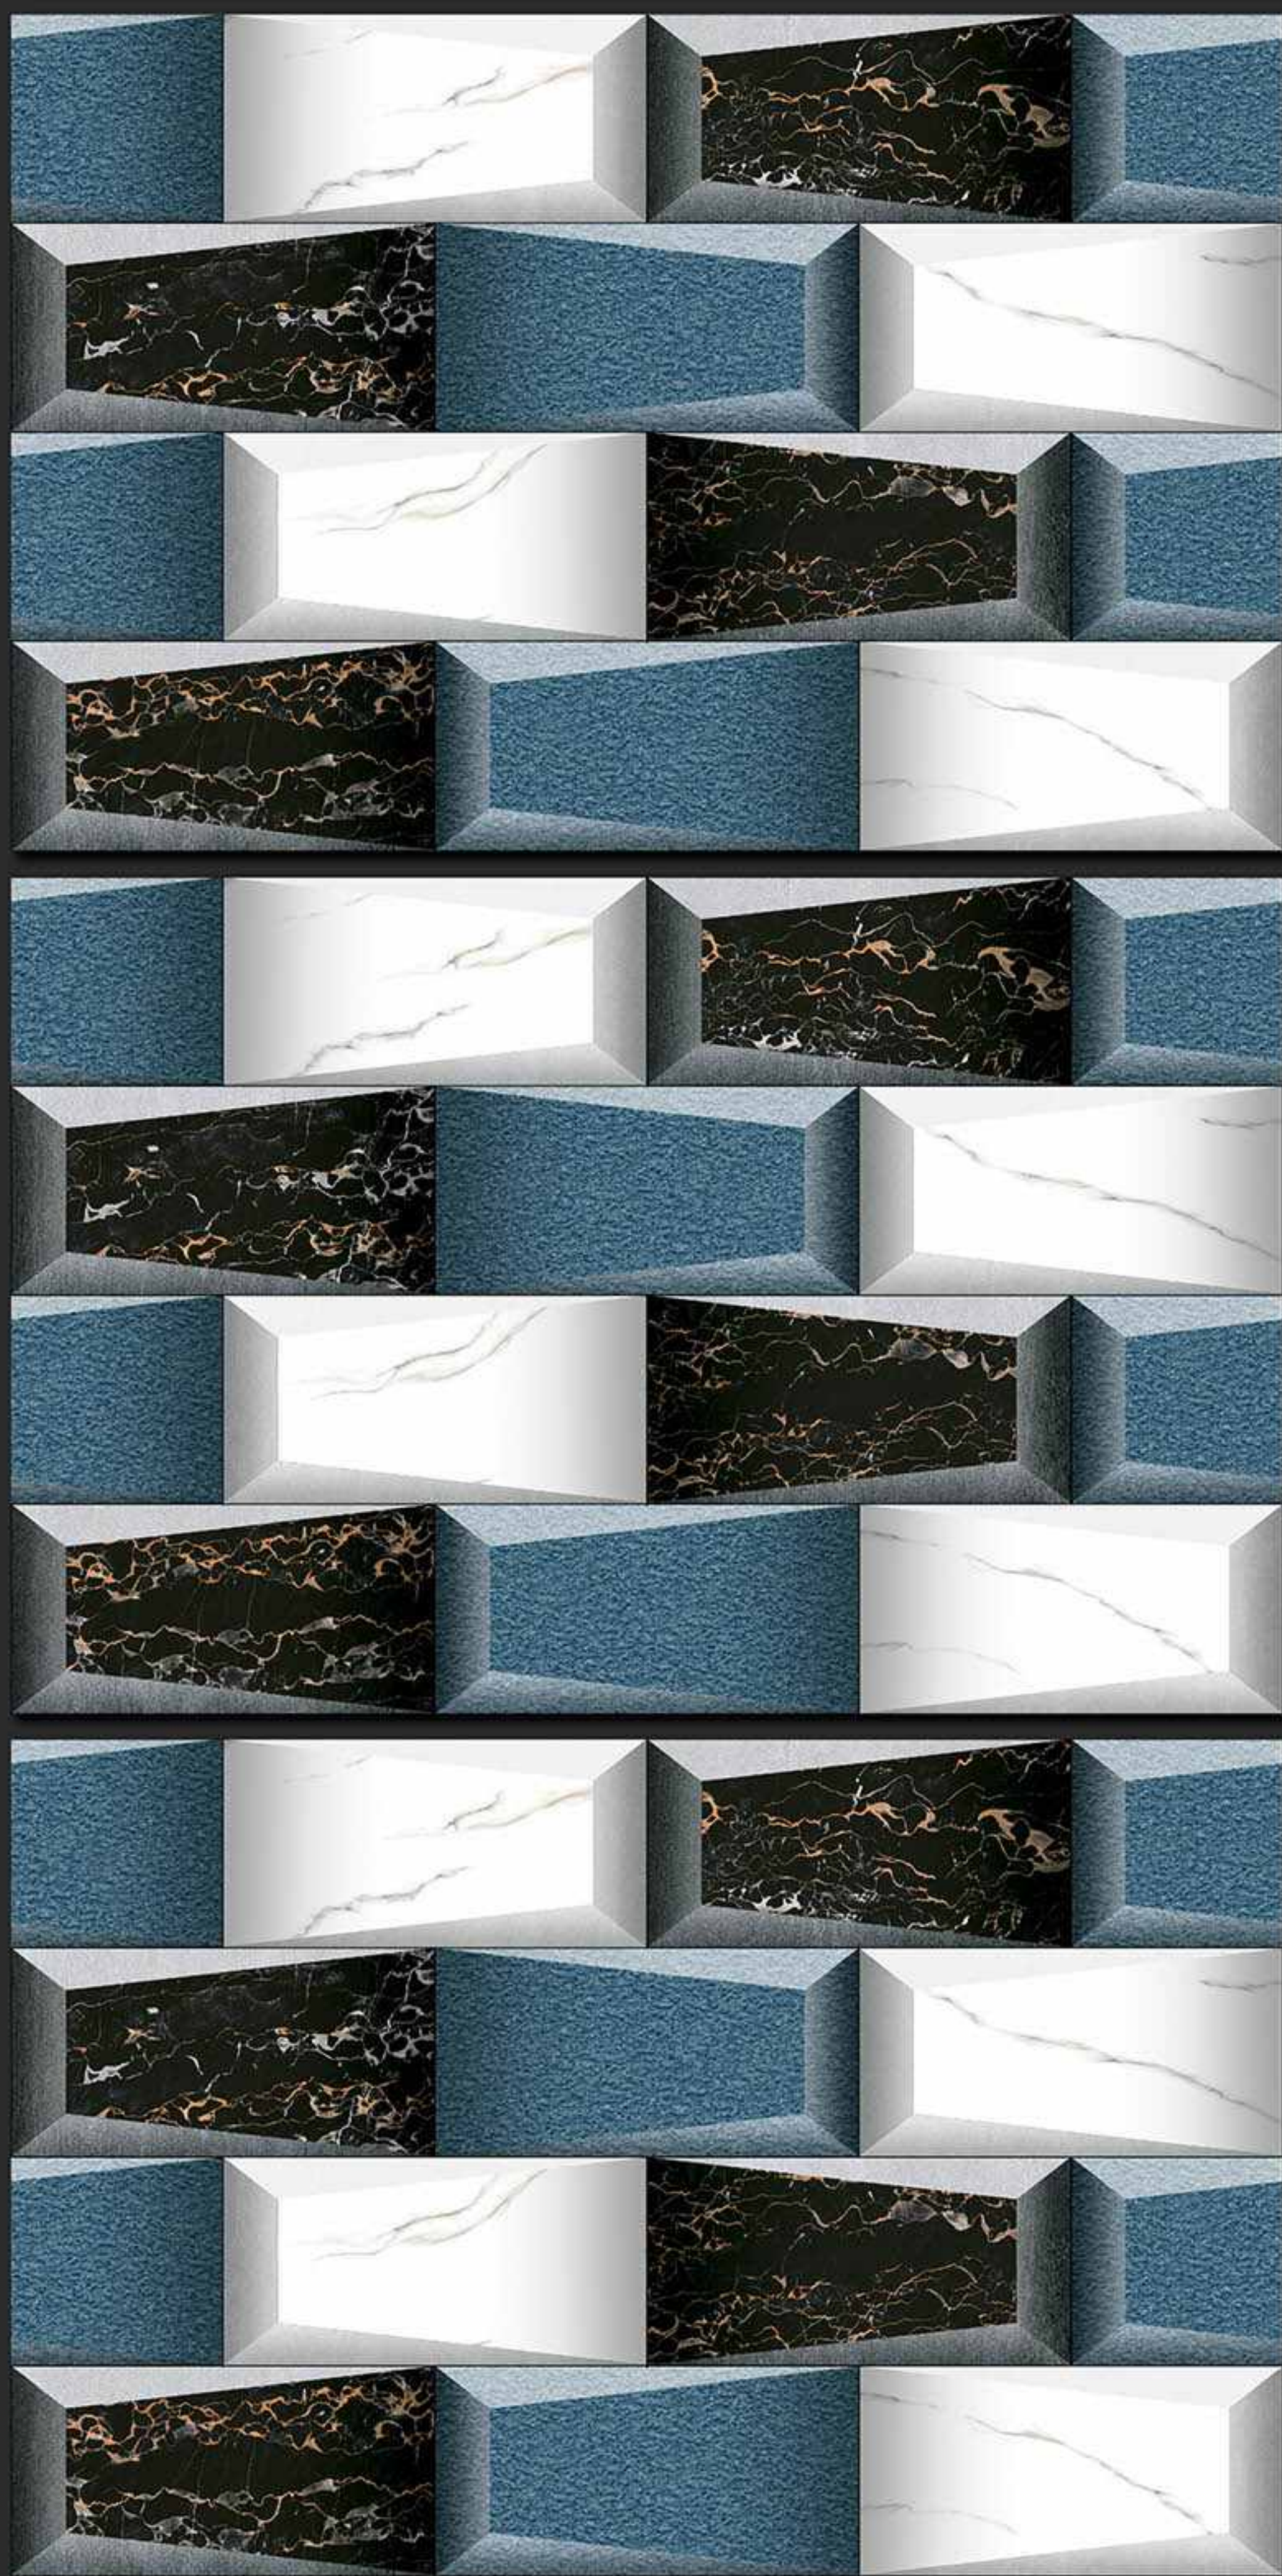

243 [PLAIN]

DIGITAL  
WALL TILES

300x450MM GLOSSY

**VERONICA**  
CERAMIC

244 [PLAIN]

DIGITAL  
WALL TILES

300x450MM GLOSSY

**VERONICA**  
CERAMIC