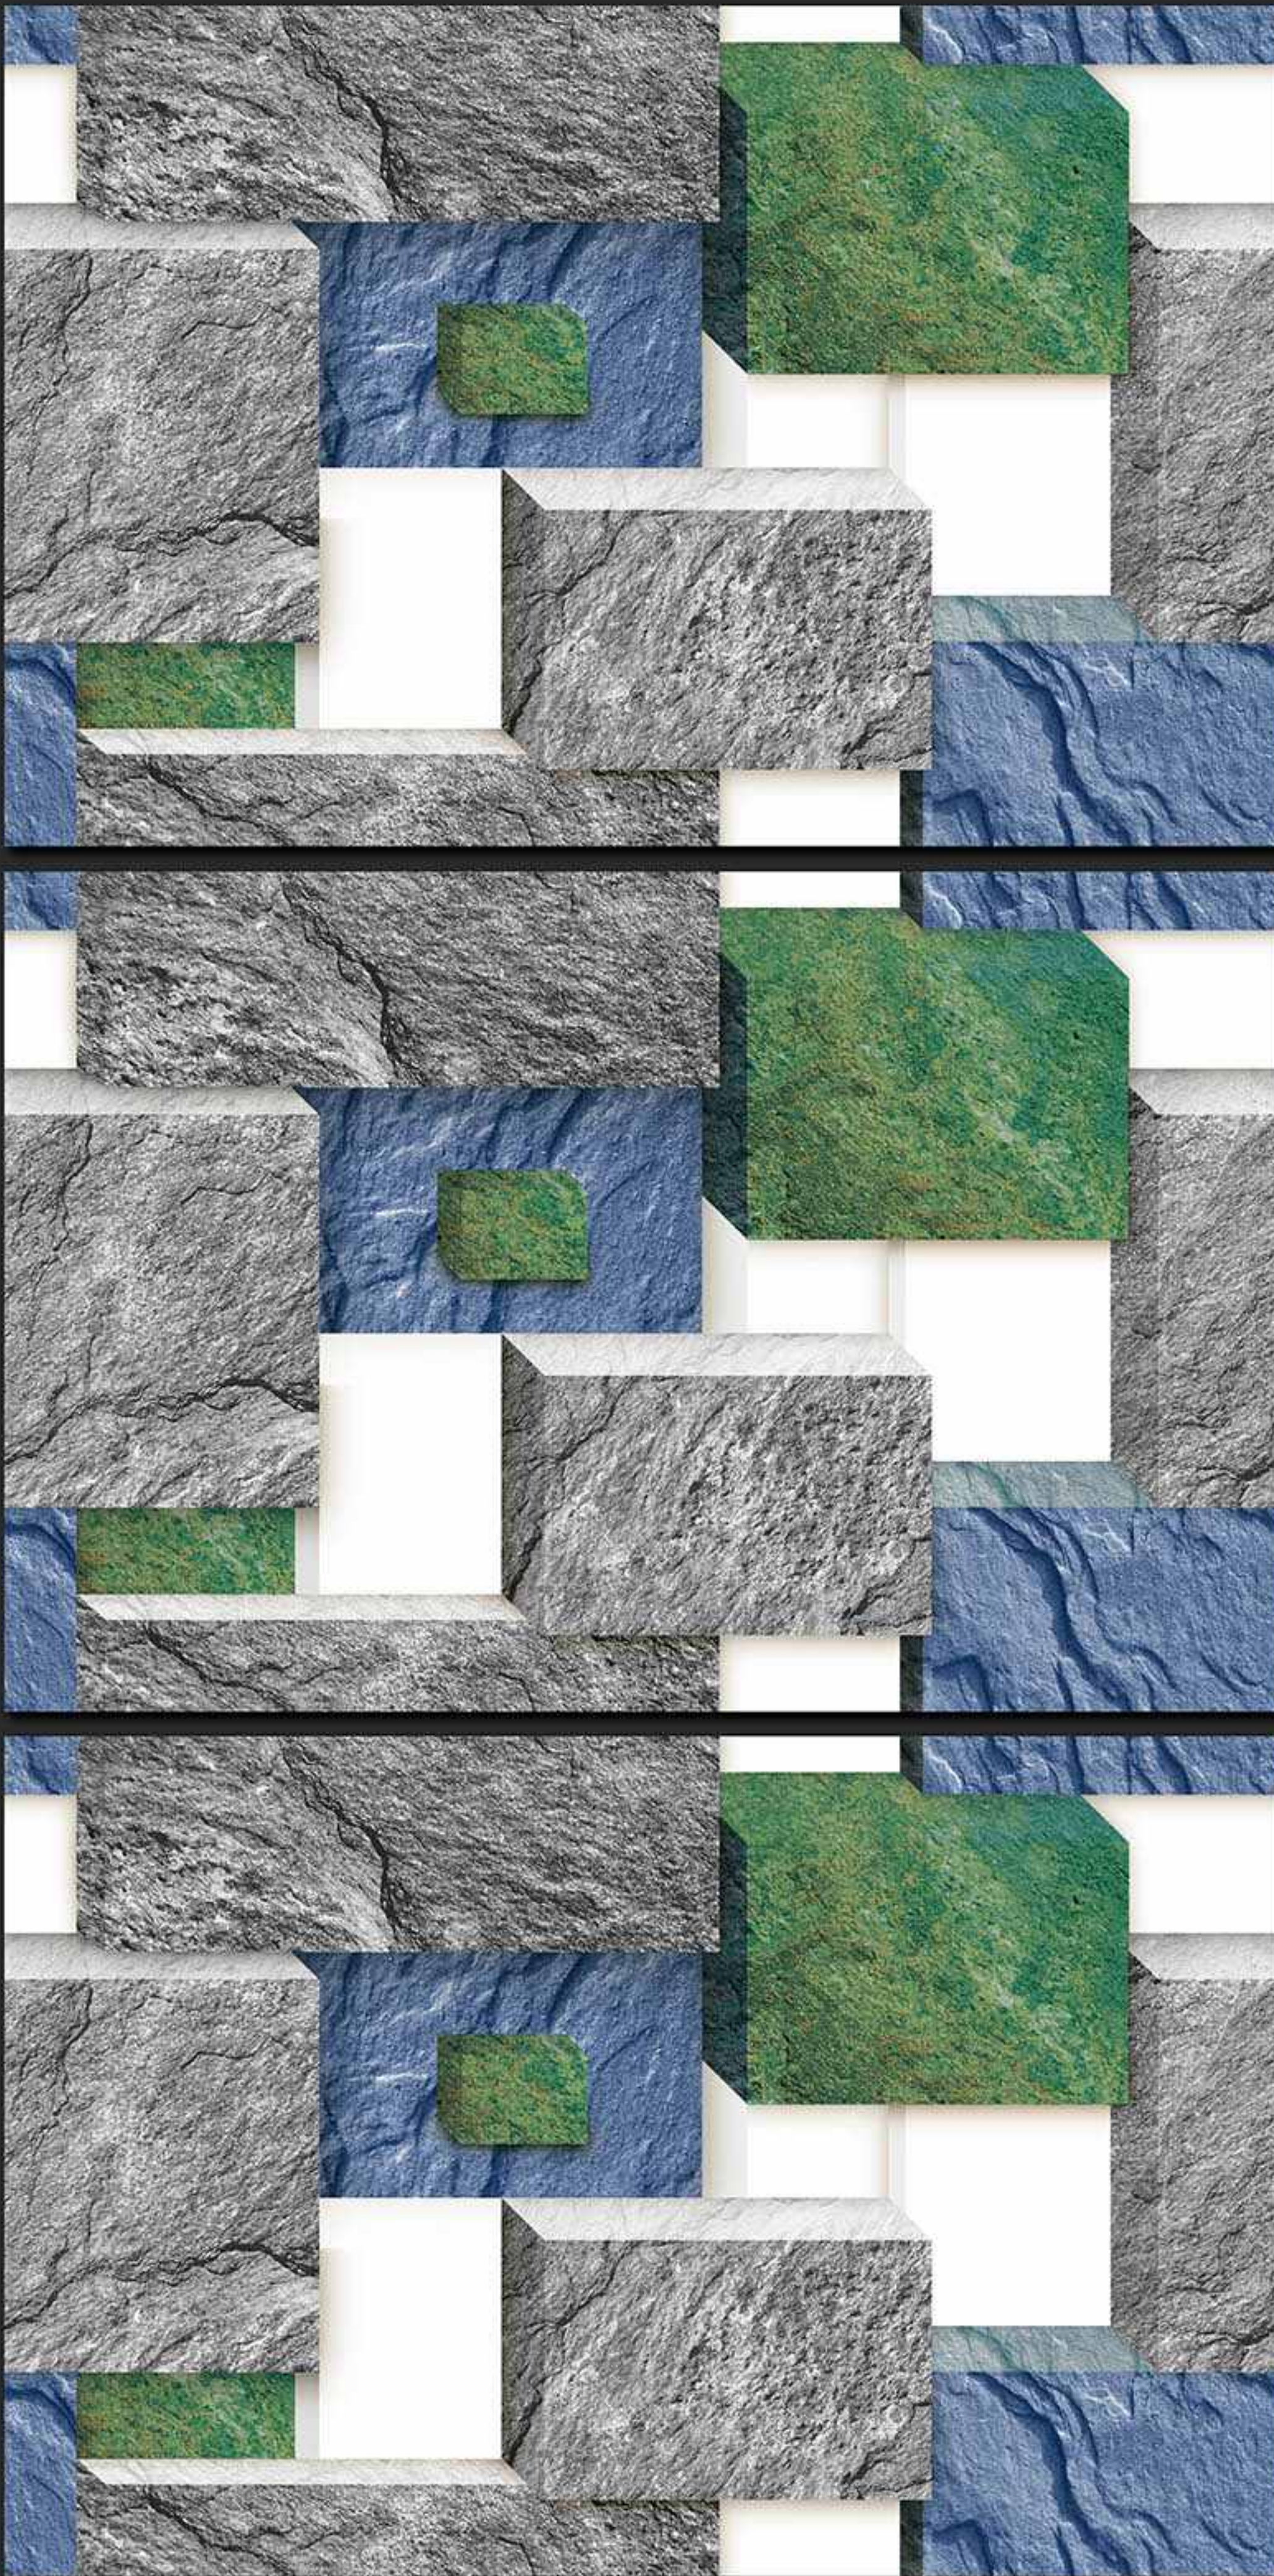

245 [PLAIN]

DIGITAL  
WALL TILES

300x450MM GLOSSY

**VERONICA**  
CERAMIC

246 [PLAIN]

DIGITAL  
WALL TILES

300x450MM GLOSSY

**VERONICA**  
CERAMIC