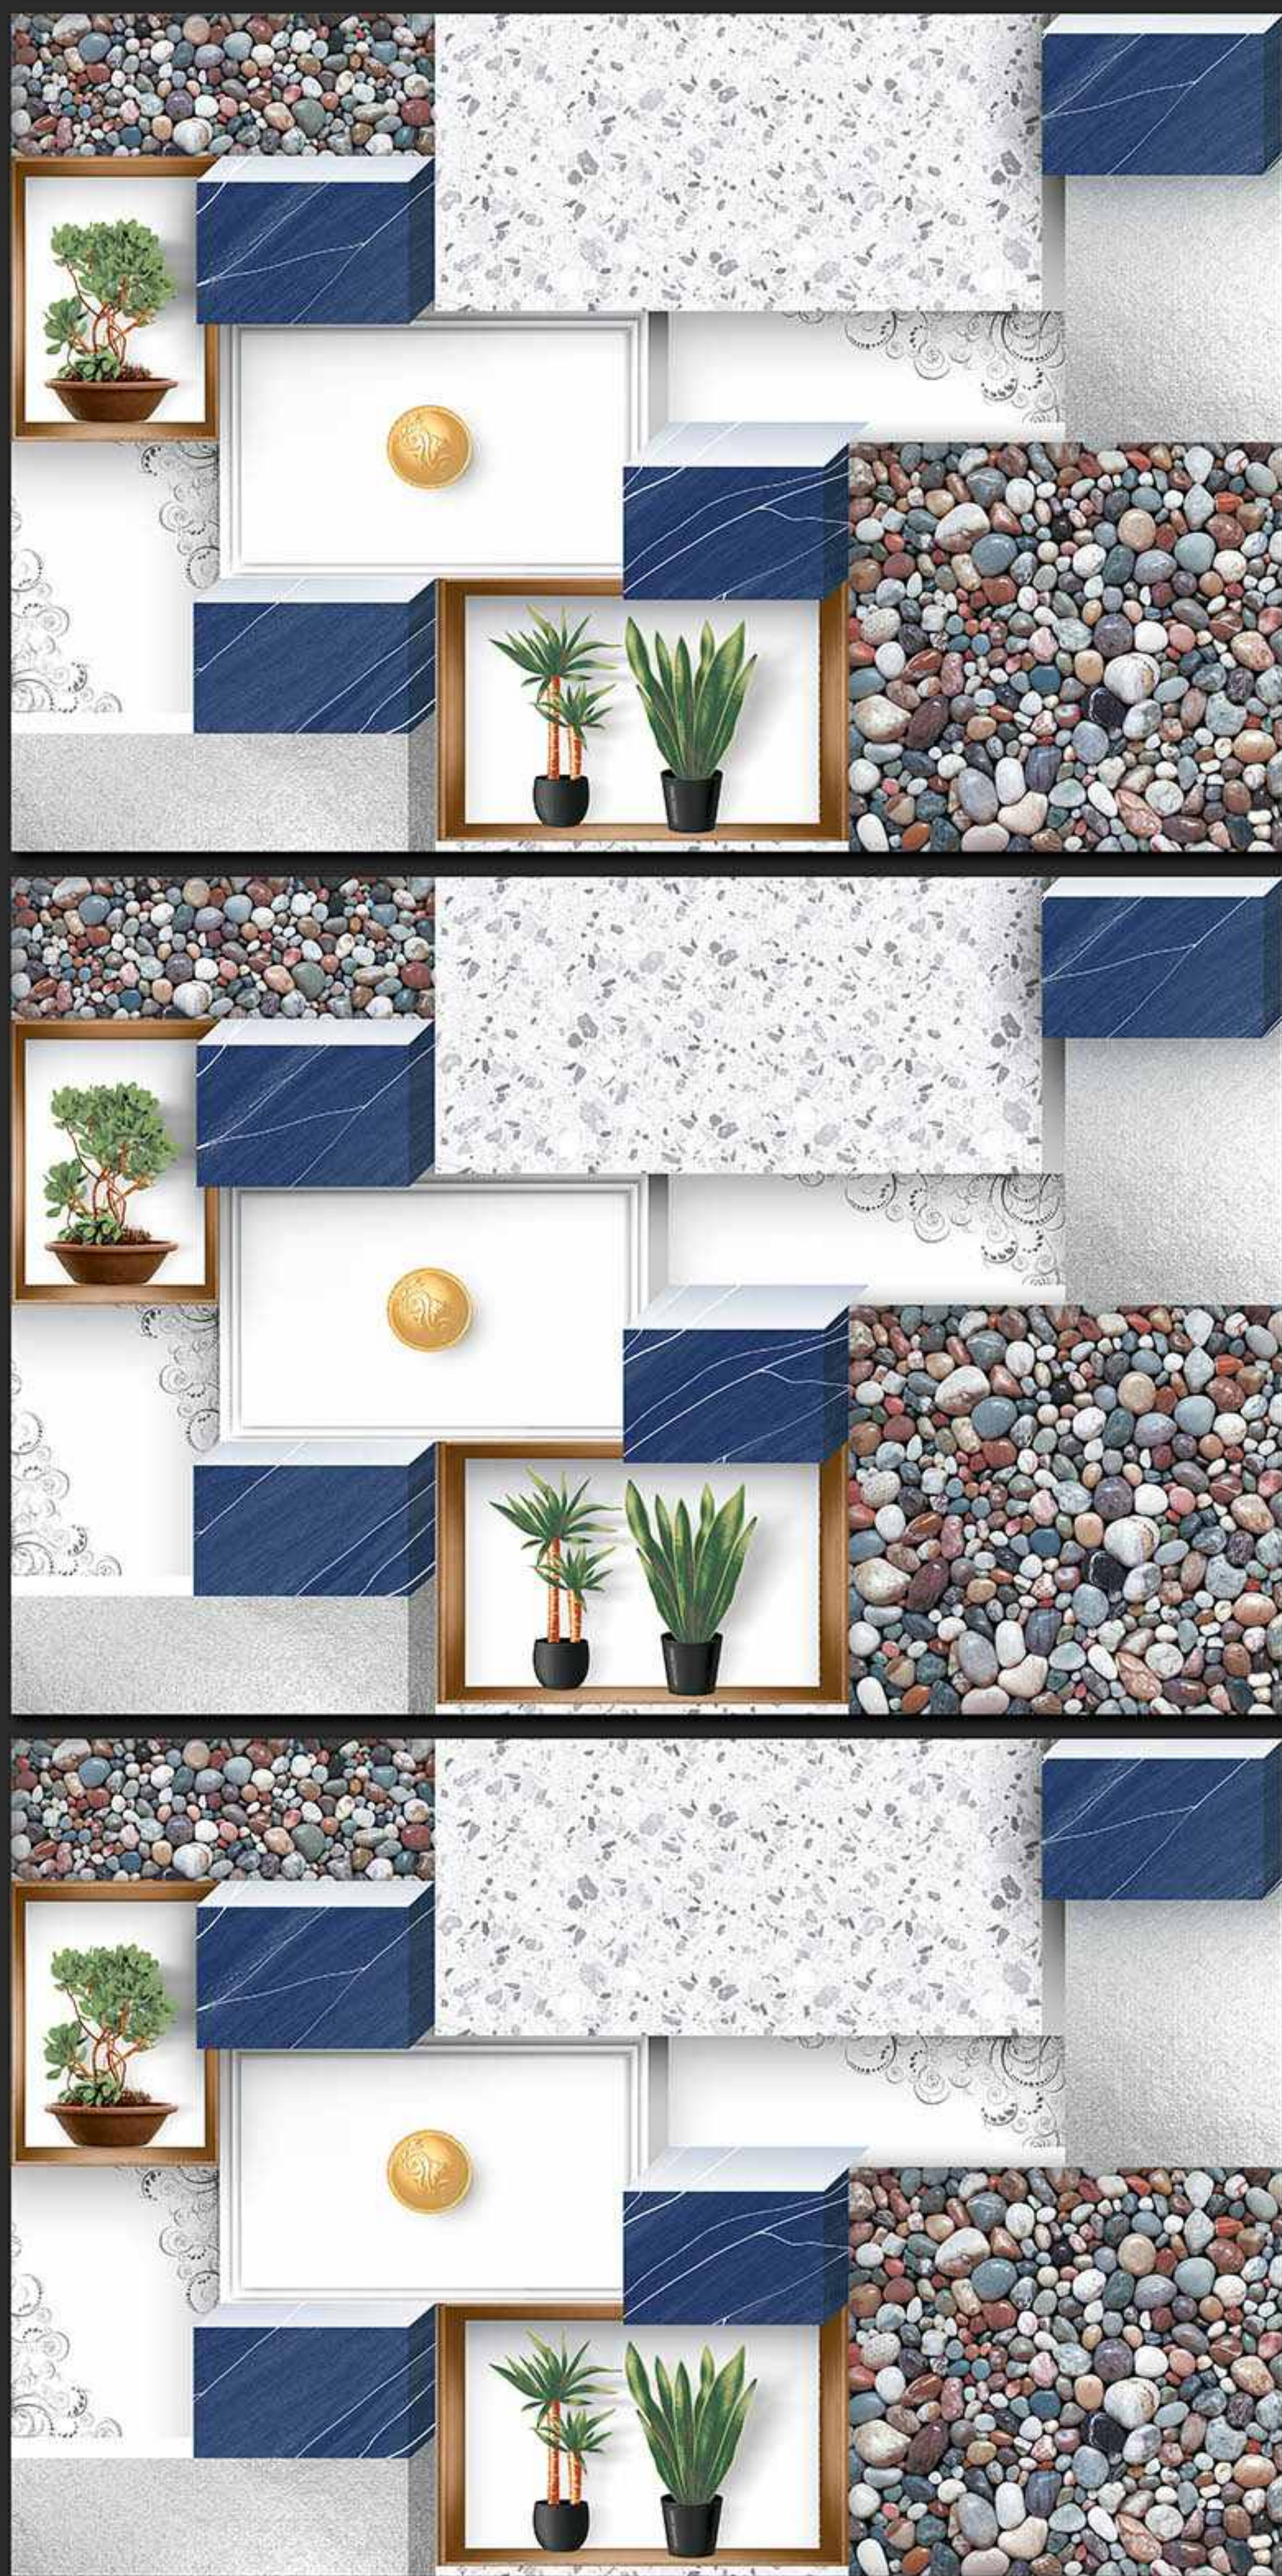

DIGITAL
WALL TILES
300x450MM GLOSSY

VERONICA
CERAMIC

345 [PLAIN]