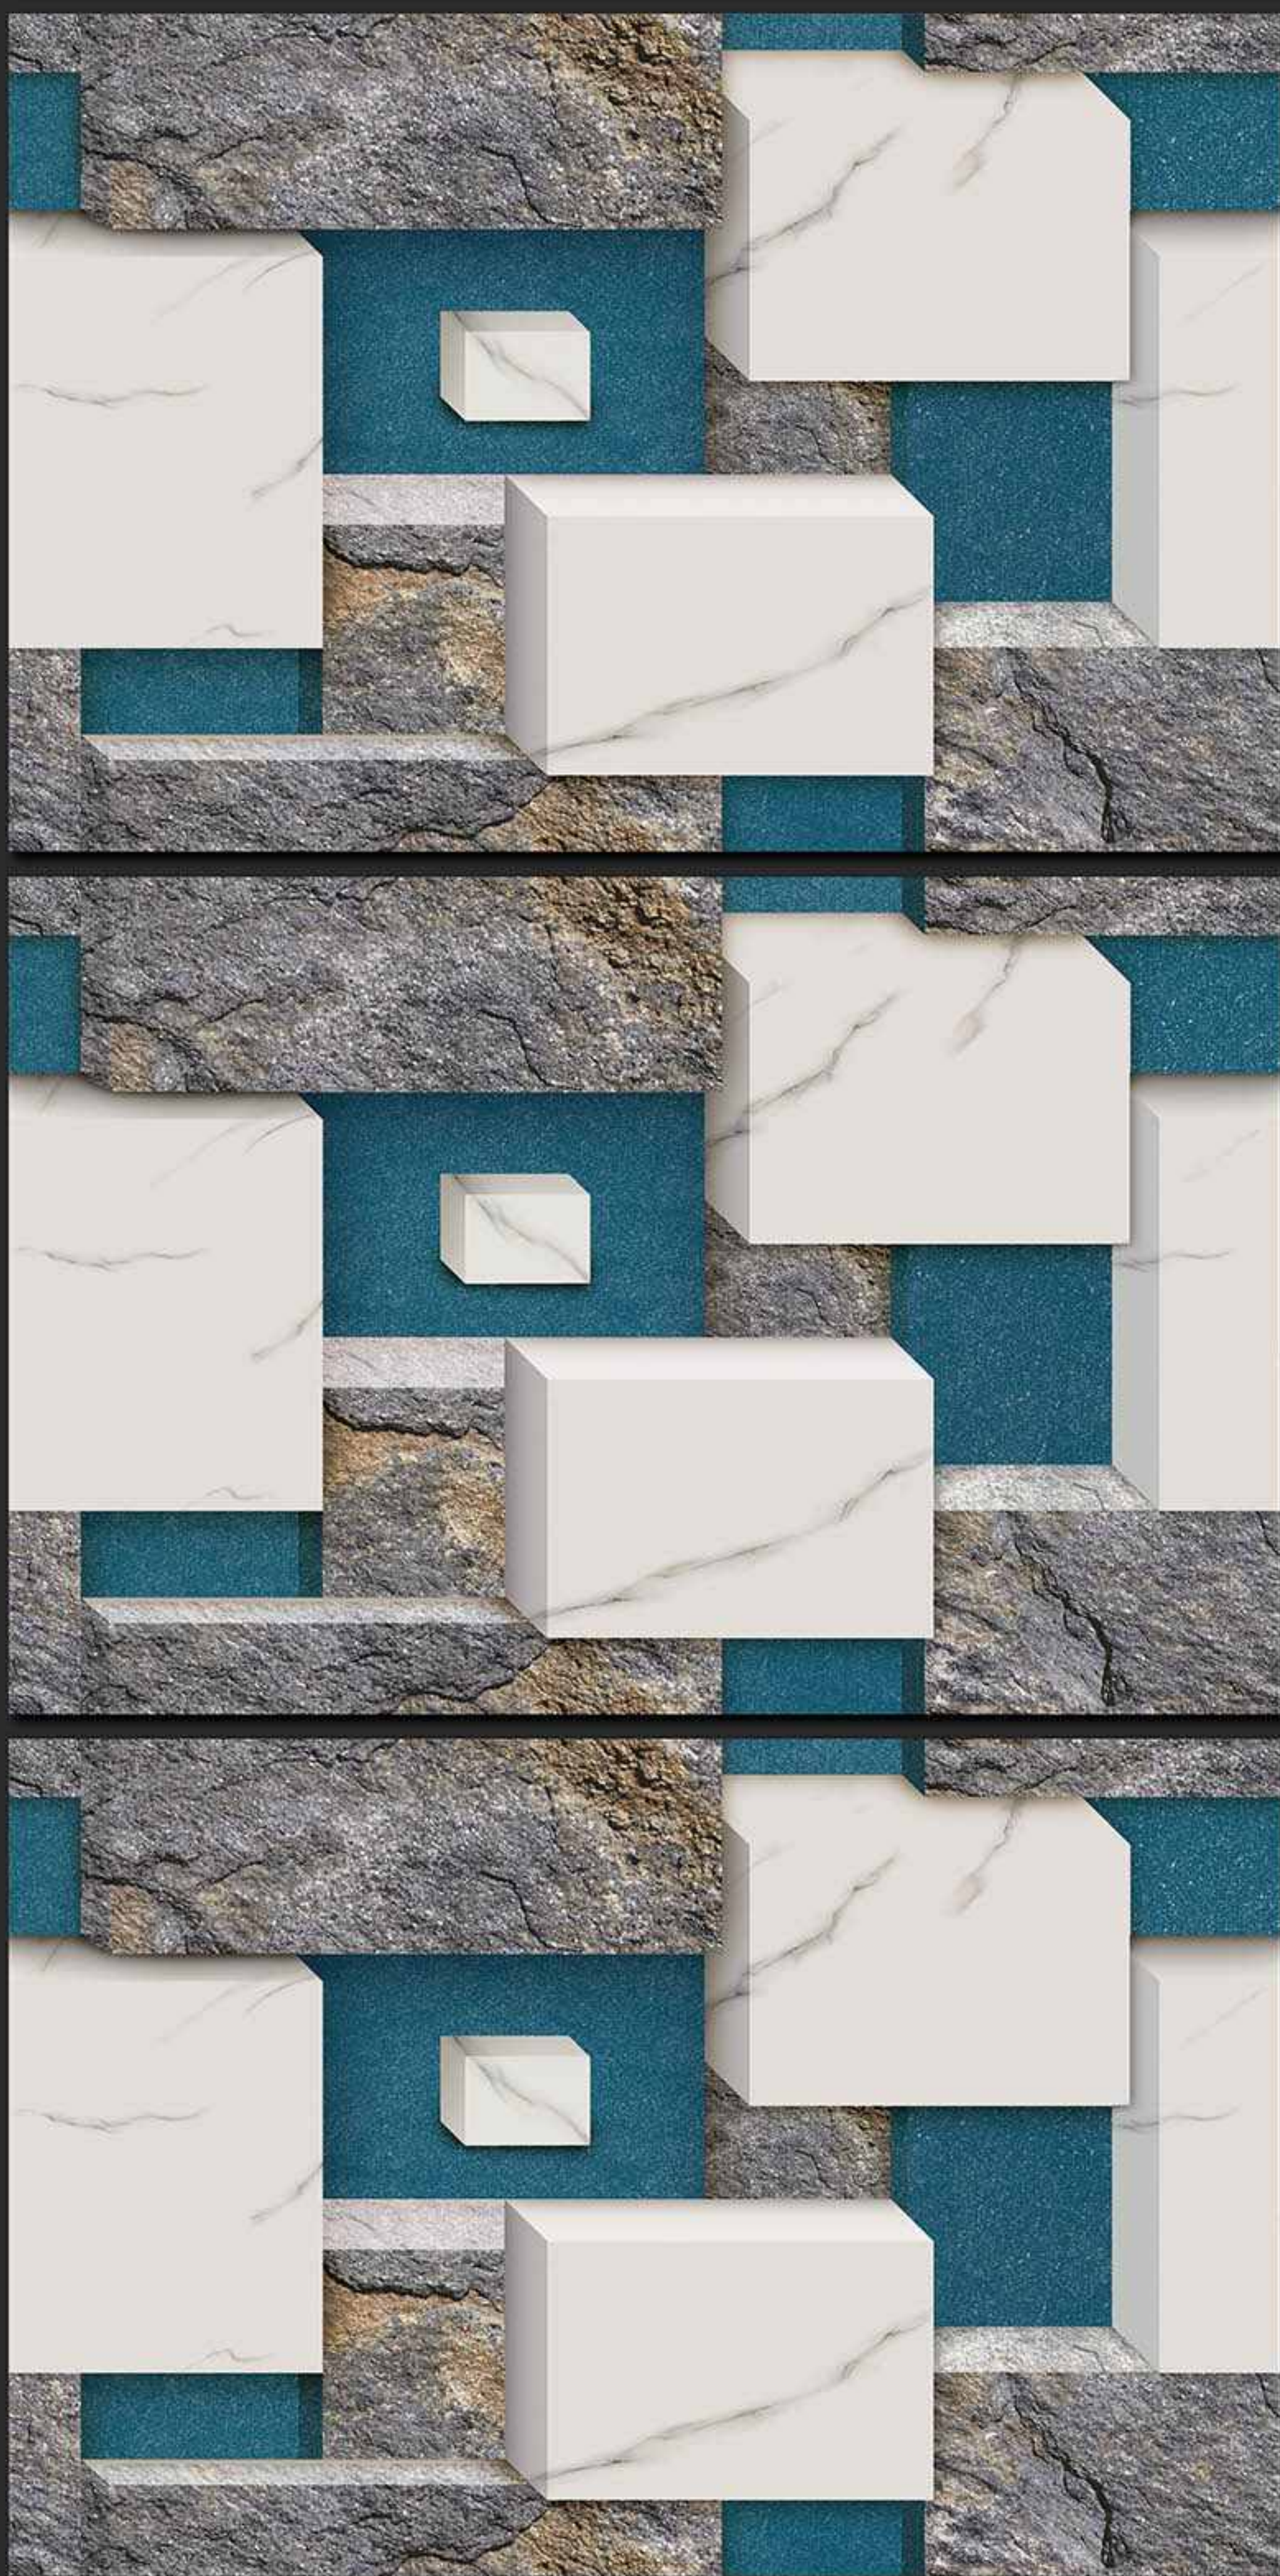

DIGITAL
WALL TILES

300x450MM GLOSSY

VERONICA
CERAMIC

177 [PLAIN]