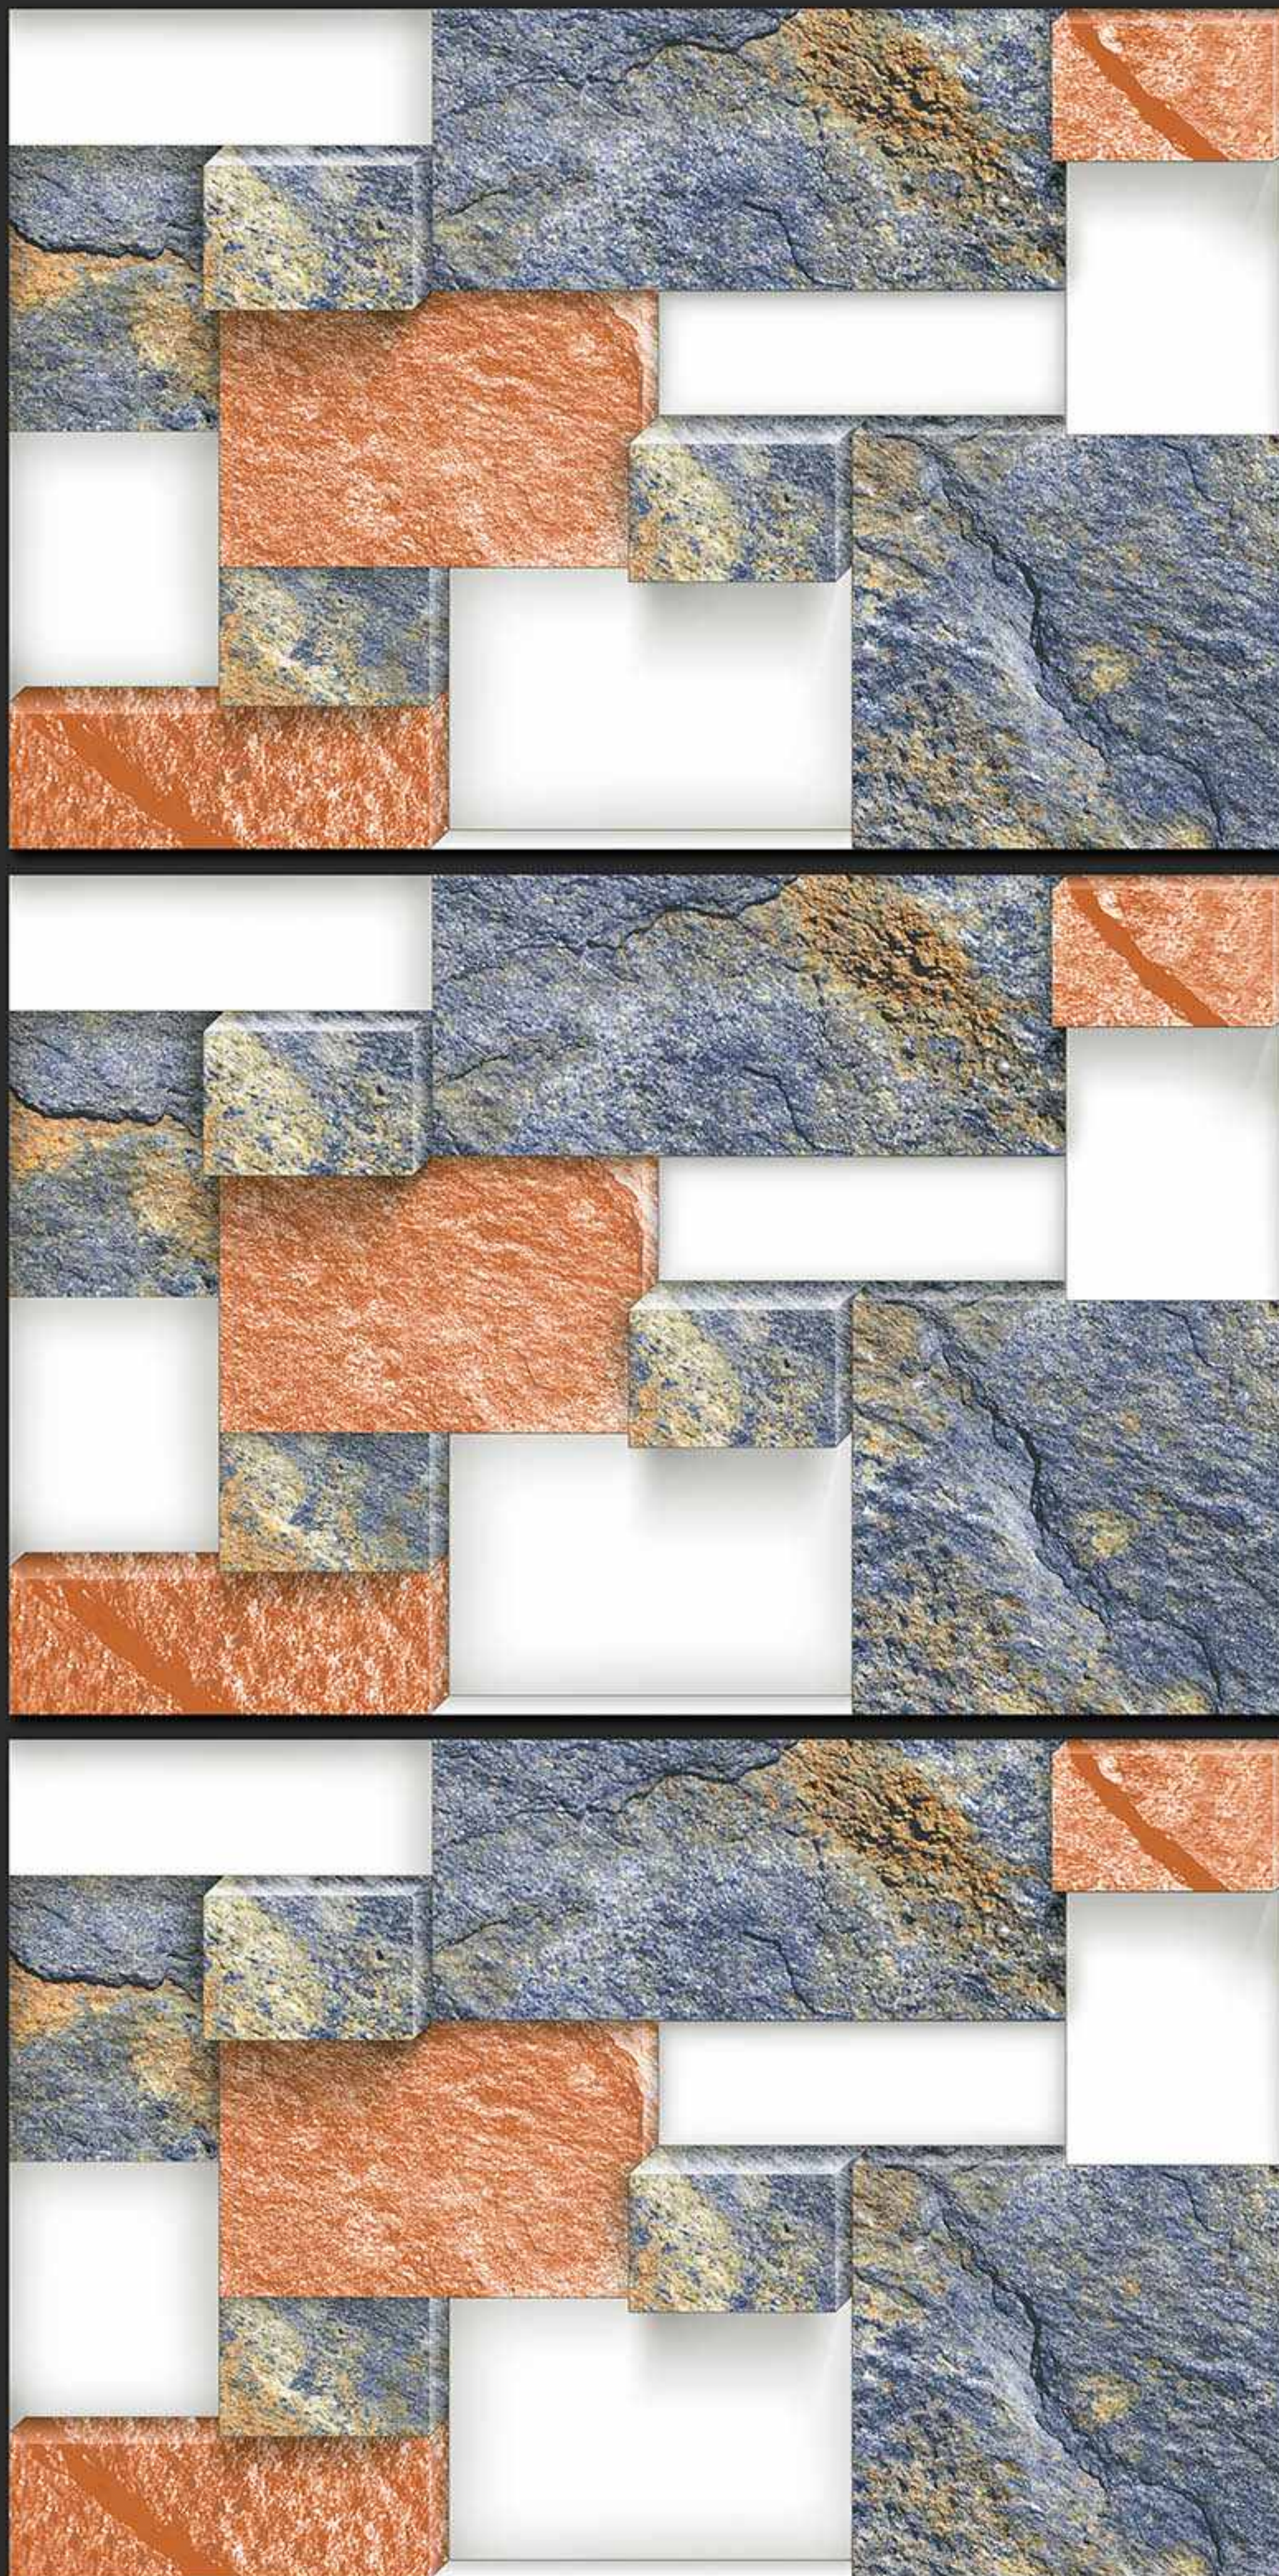

DIGITAL  
WALL TILES

300x450MM GLOSSY

**VERONICA**  
CERAMIC

235 [PLAIN]

RANDOM

DIGITAL  
WALL TILES

300x450MM GLOSSY

**VERONICA**  
CERAMIC