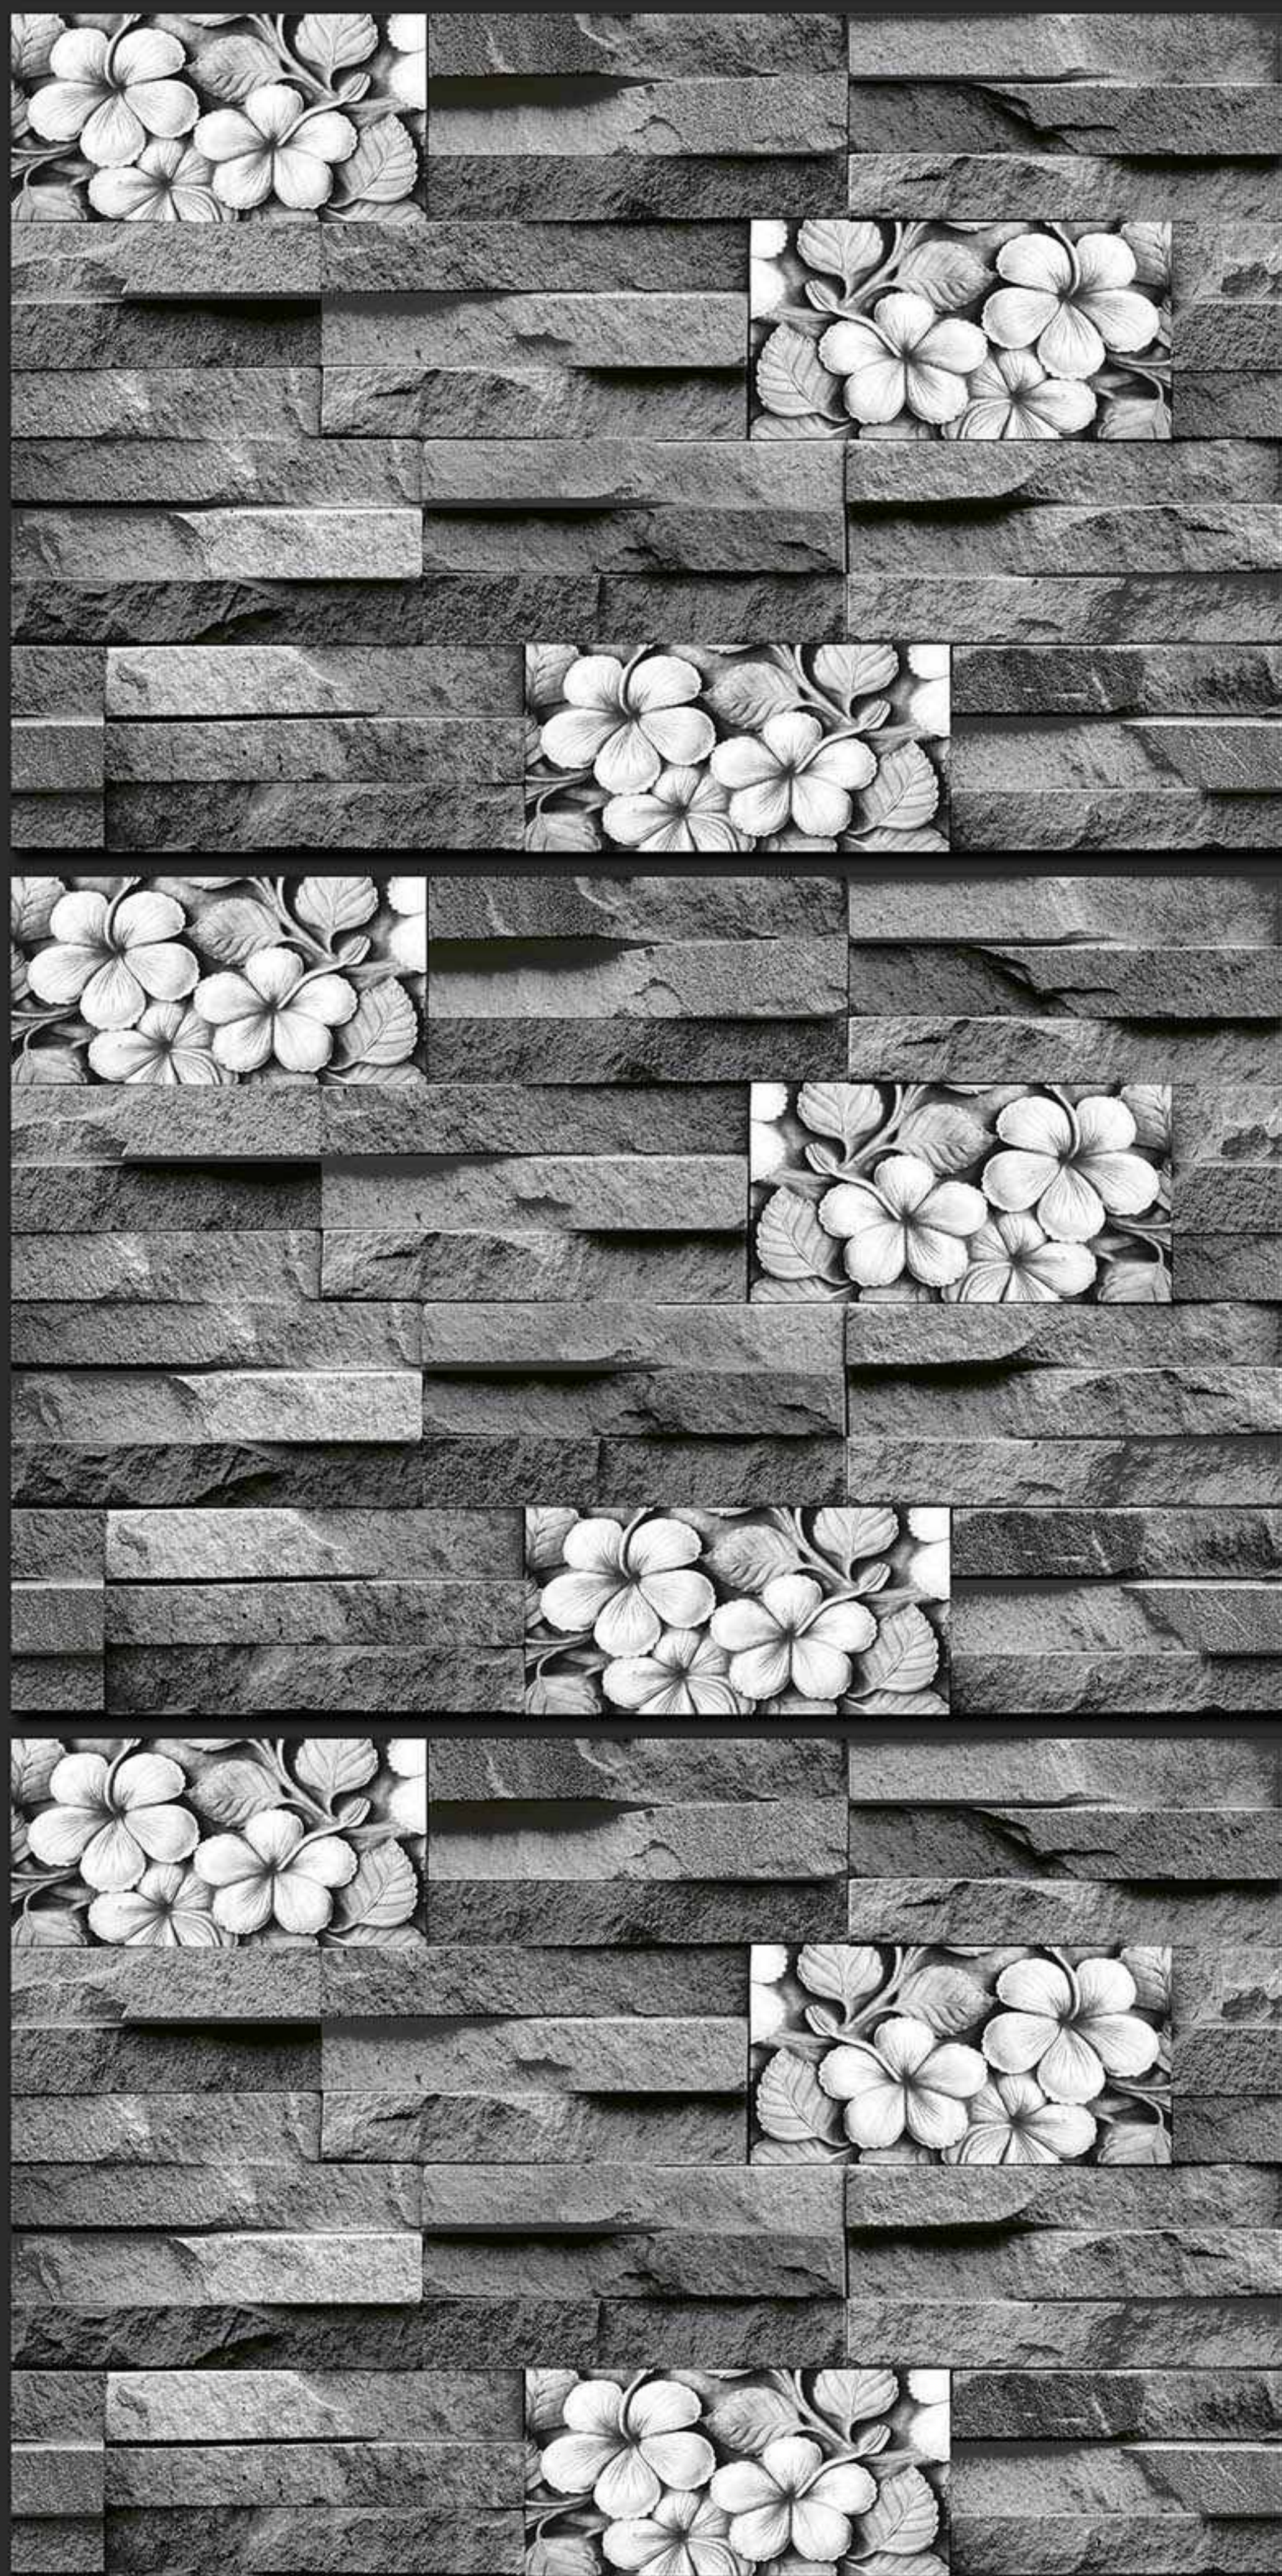

DIGITAL  
WALL TILES

300x450MM GLOSSY

**VERONICA**  
CERAMIC

226 [PLAIN]

DIGITAL  
WALL TILES

300x450MM GLOSSY

**VERONICA**  
CERAMIC

227 [PLAIN]