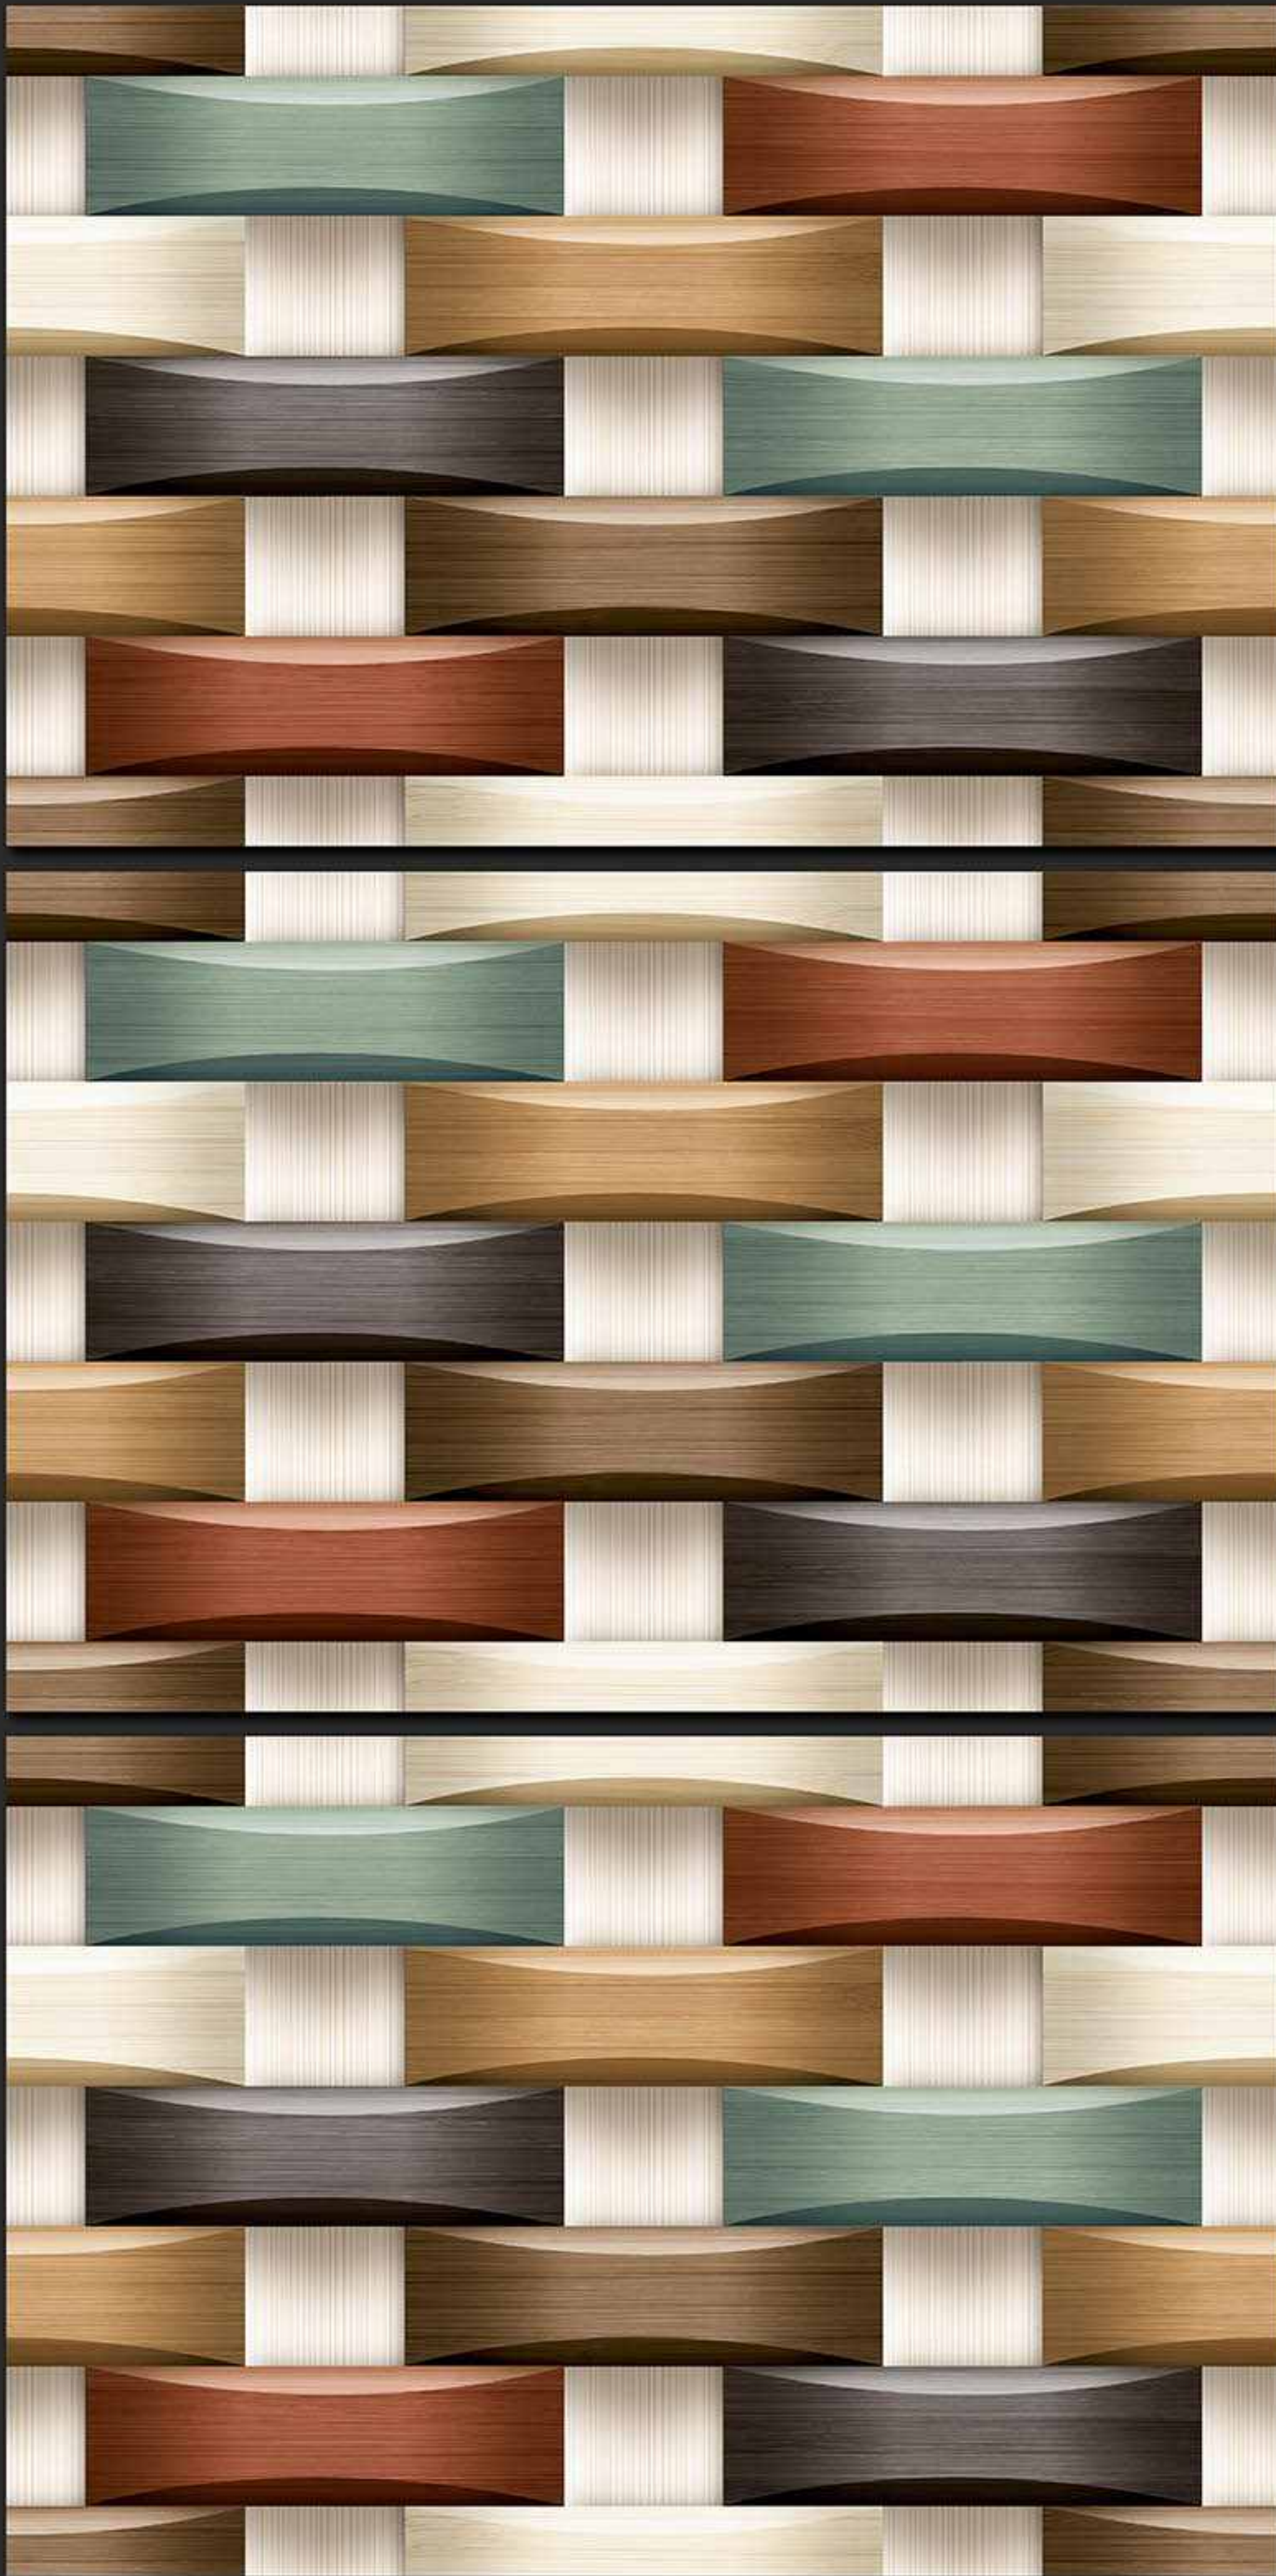

201 [PLAIN]

DIGITAL  
WALL TILES

300x450MM GLOSSY

**VERONICA**  
CERAMIC

202 [PLAIN]

DIGITAL  
WALL TILES

300x450MM GLOSSY

**VERONICA**  
CERAMIC