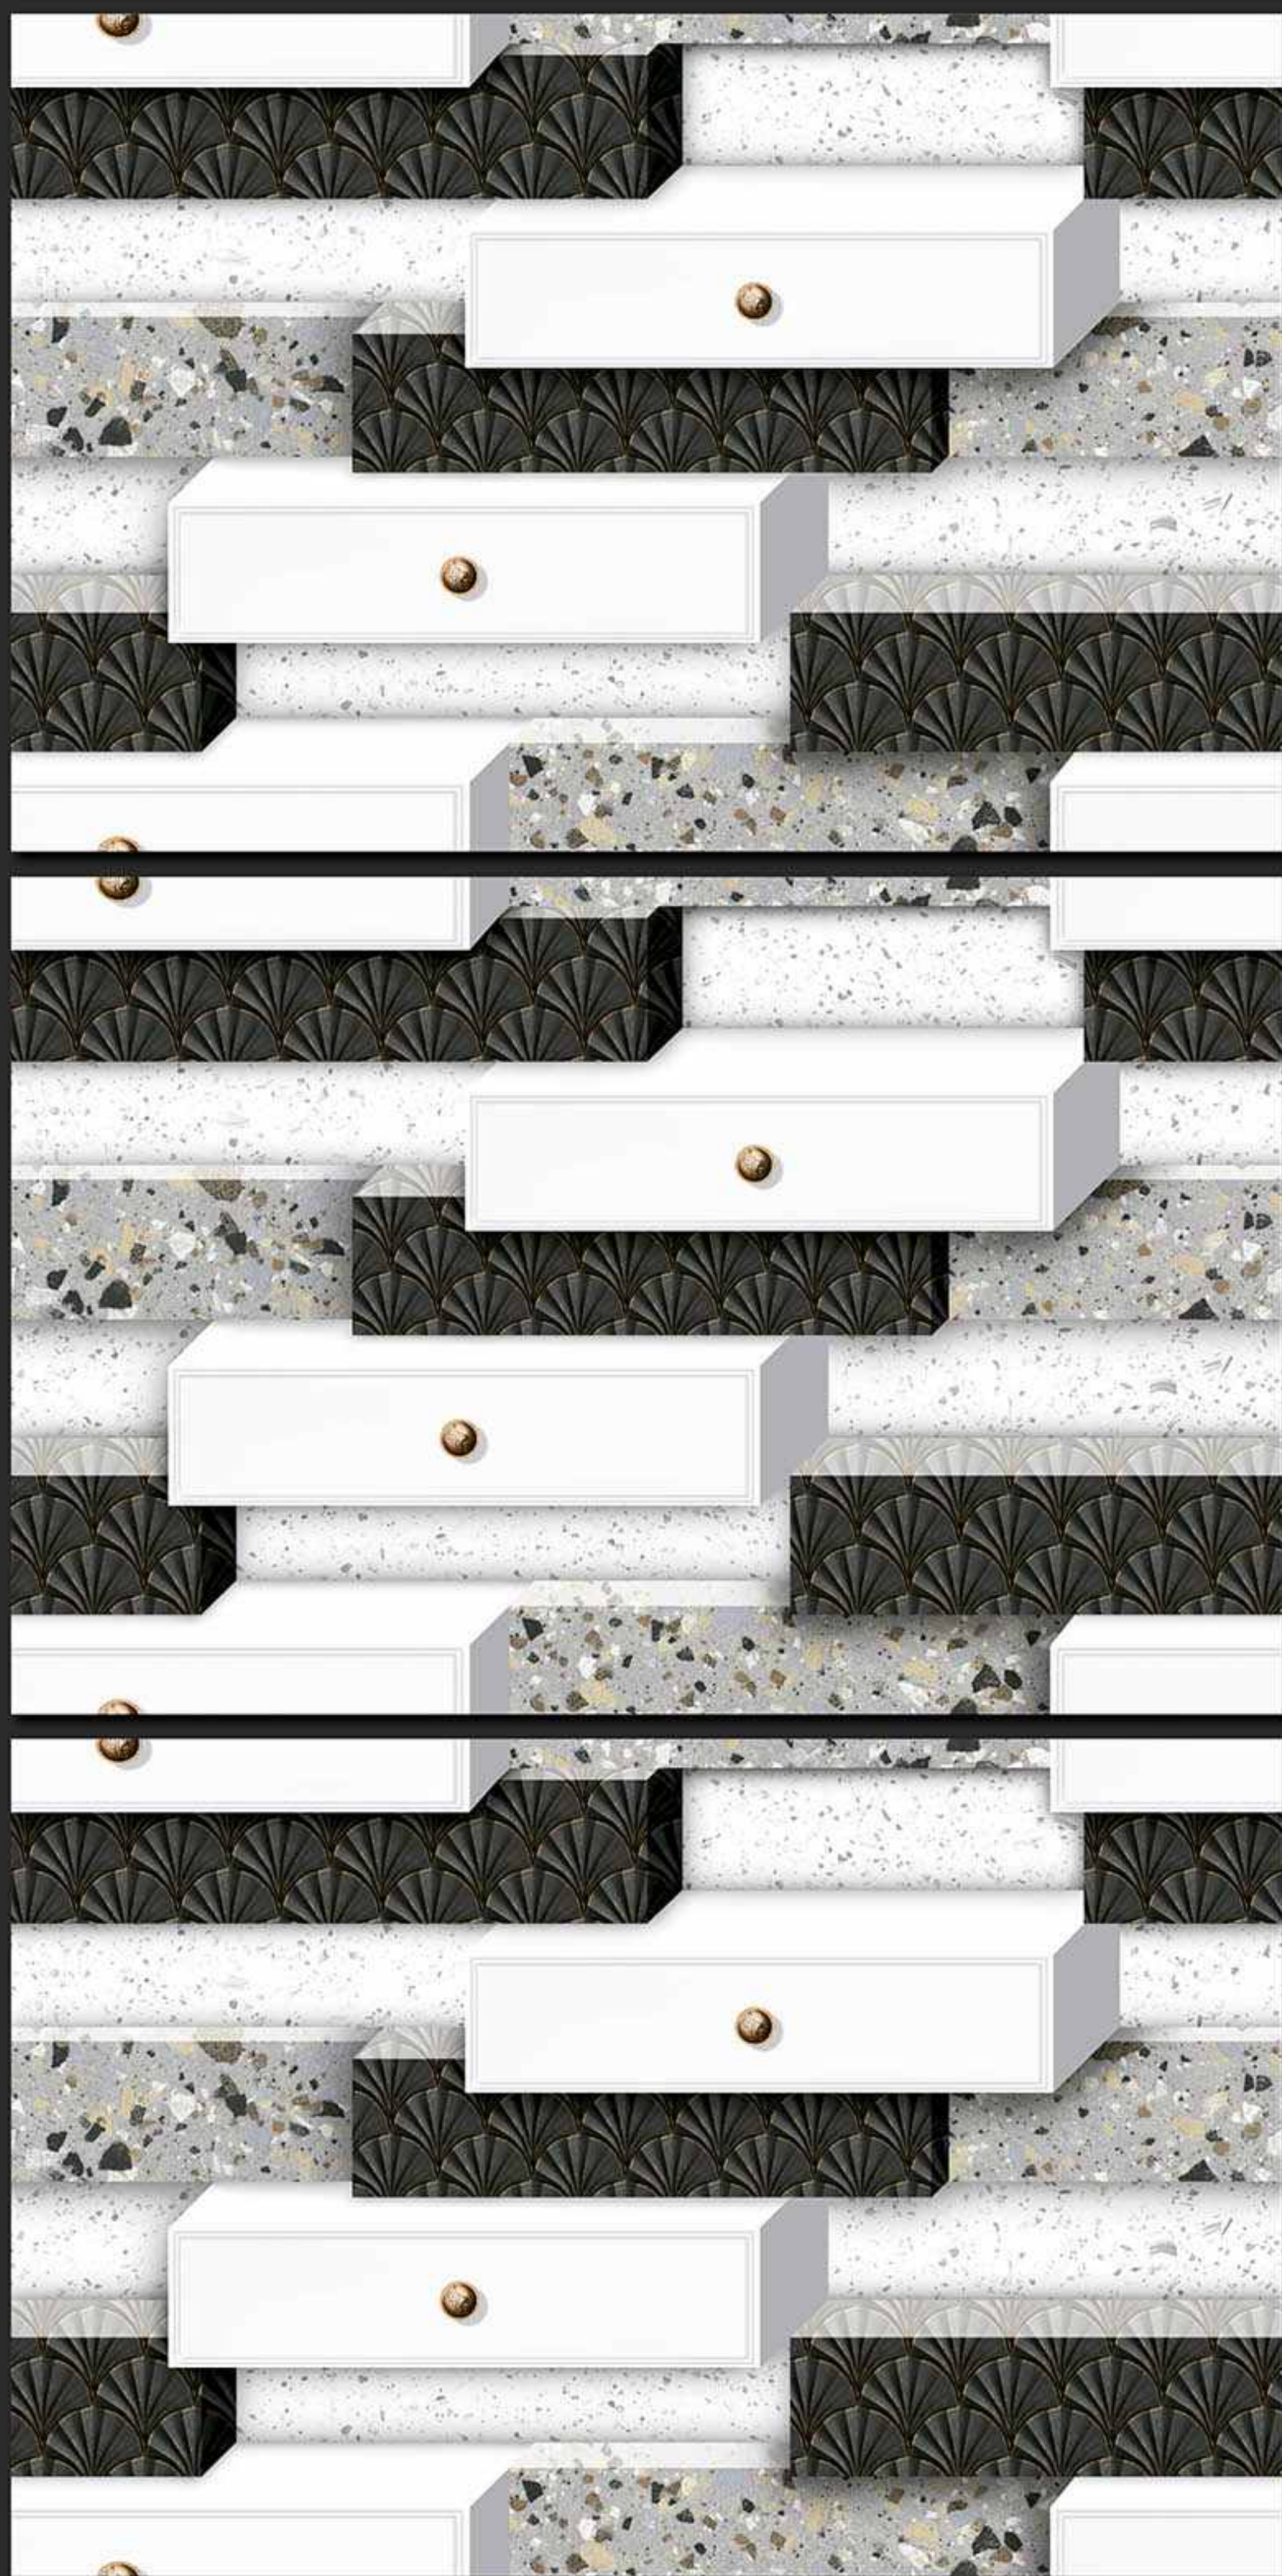

183 [PLAIN]

DIGITAL  
WALL TILES

300x450MM GLOSSY

**VERONICA**  
CERAMIC

184 [PLAIN]

DIGITAL  
WALL TILES

300x450MM GLOSSY

**VERONICA**  
CERAMIC