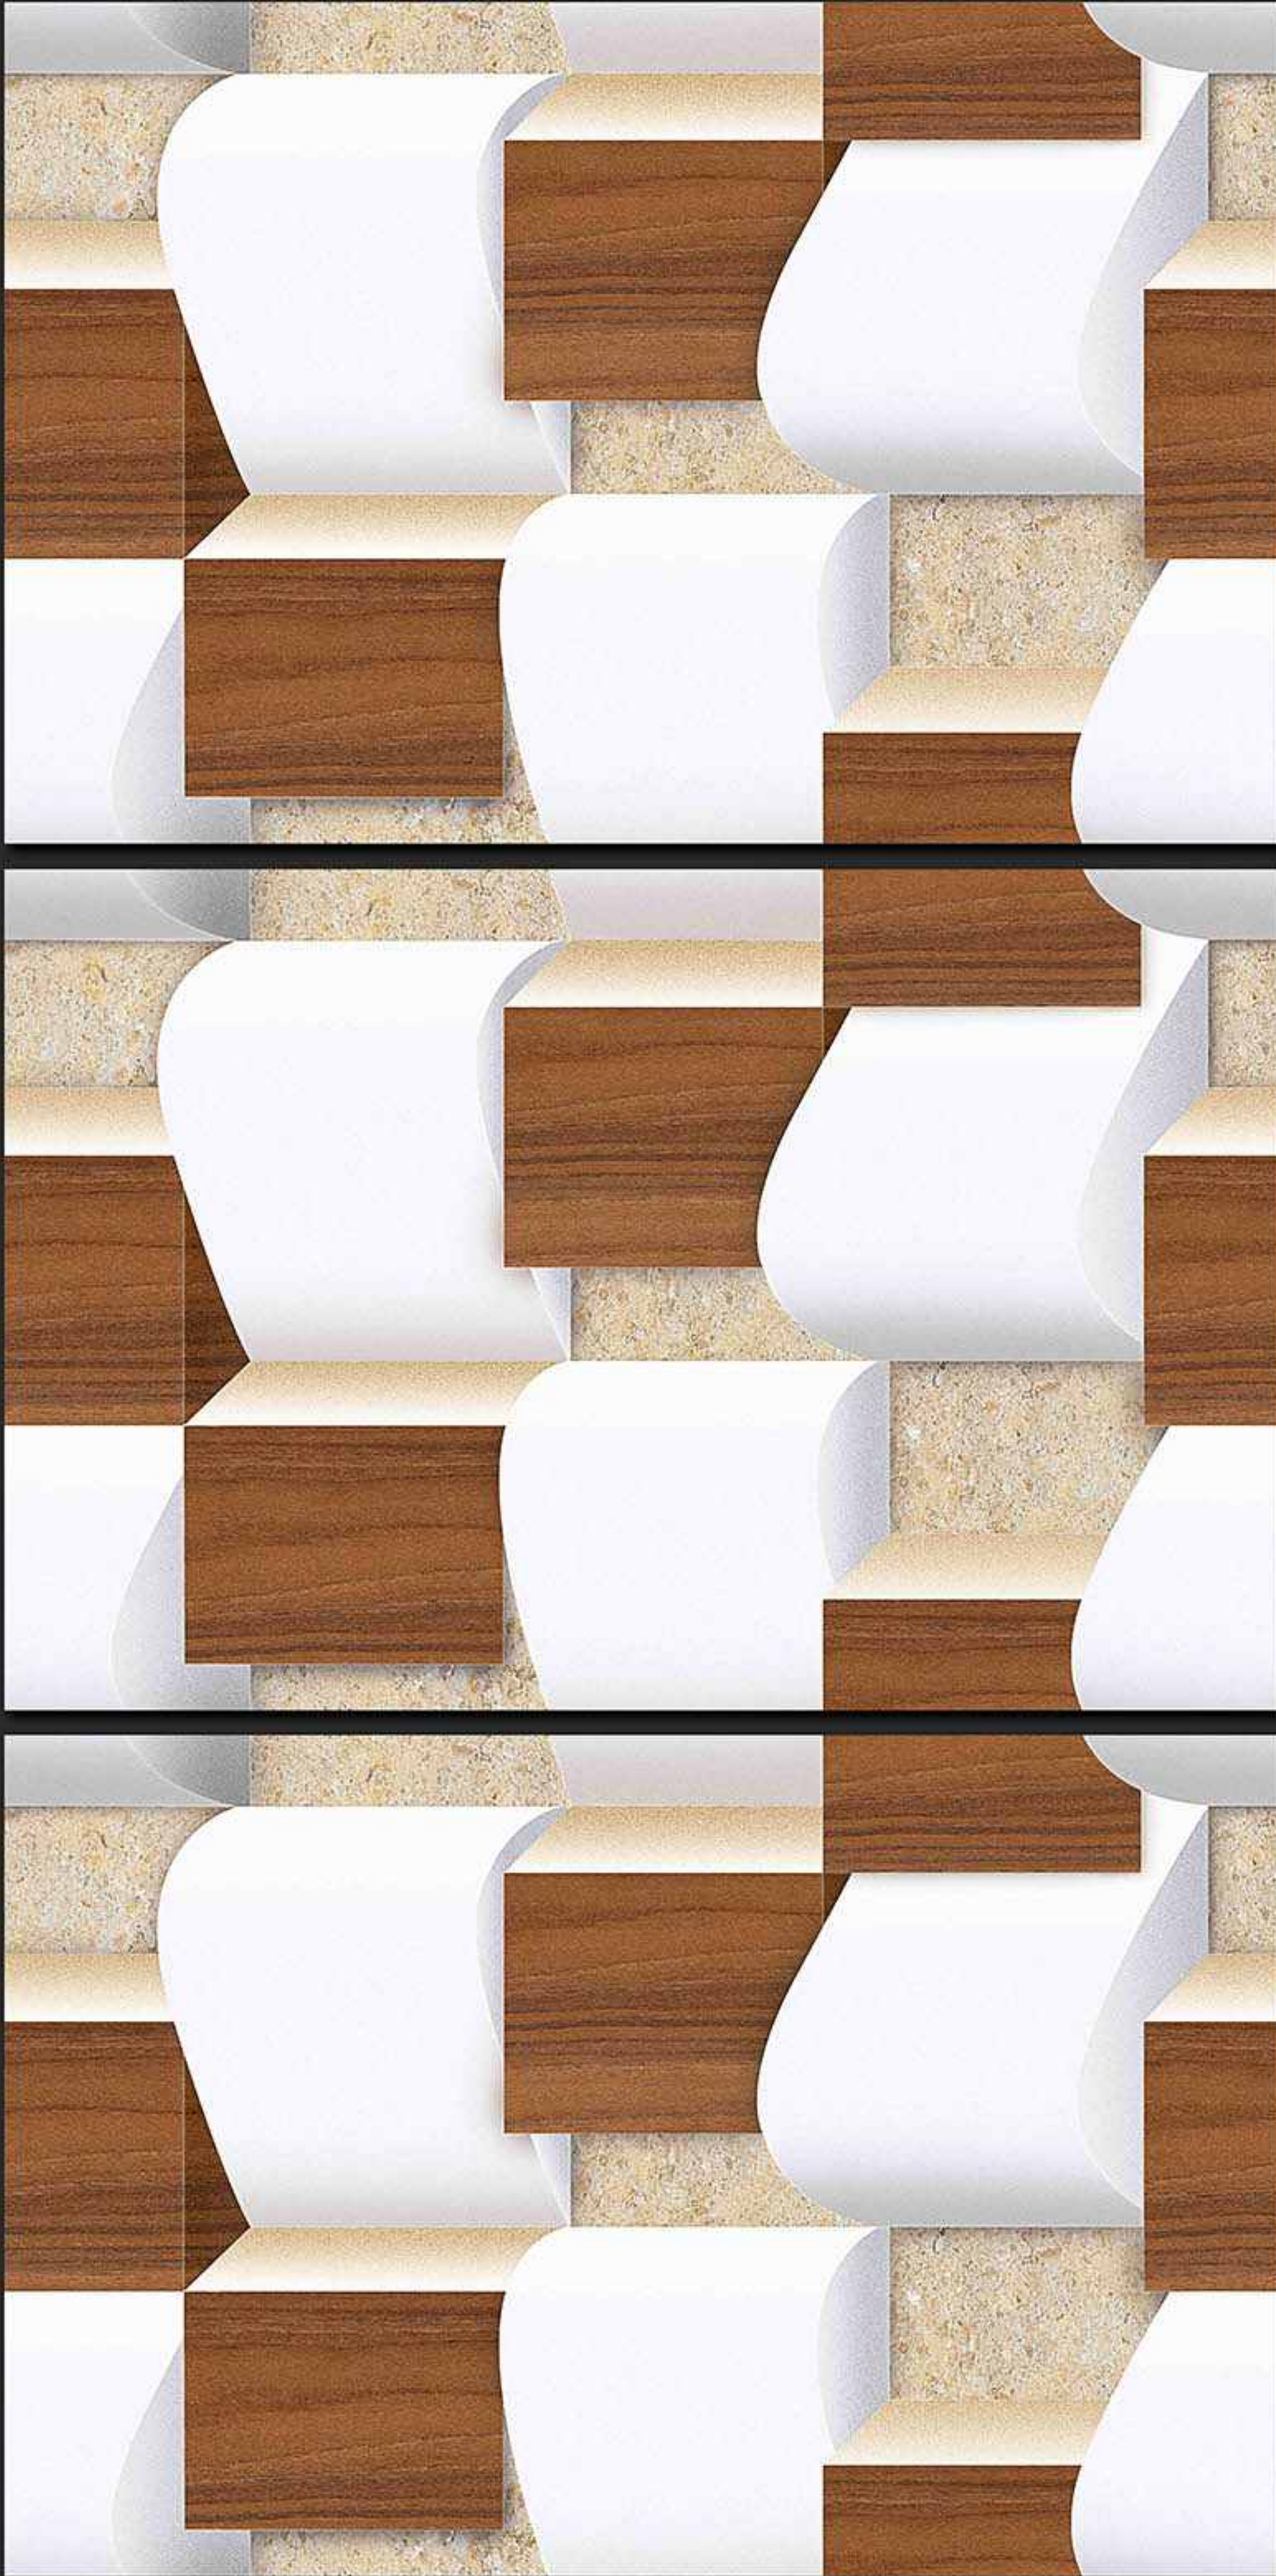

DIGITAL
WALL TILES

300x450MM GLOSSY

VERONICA
CERAMIC

357 [PLAIN]