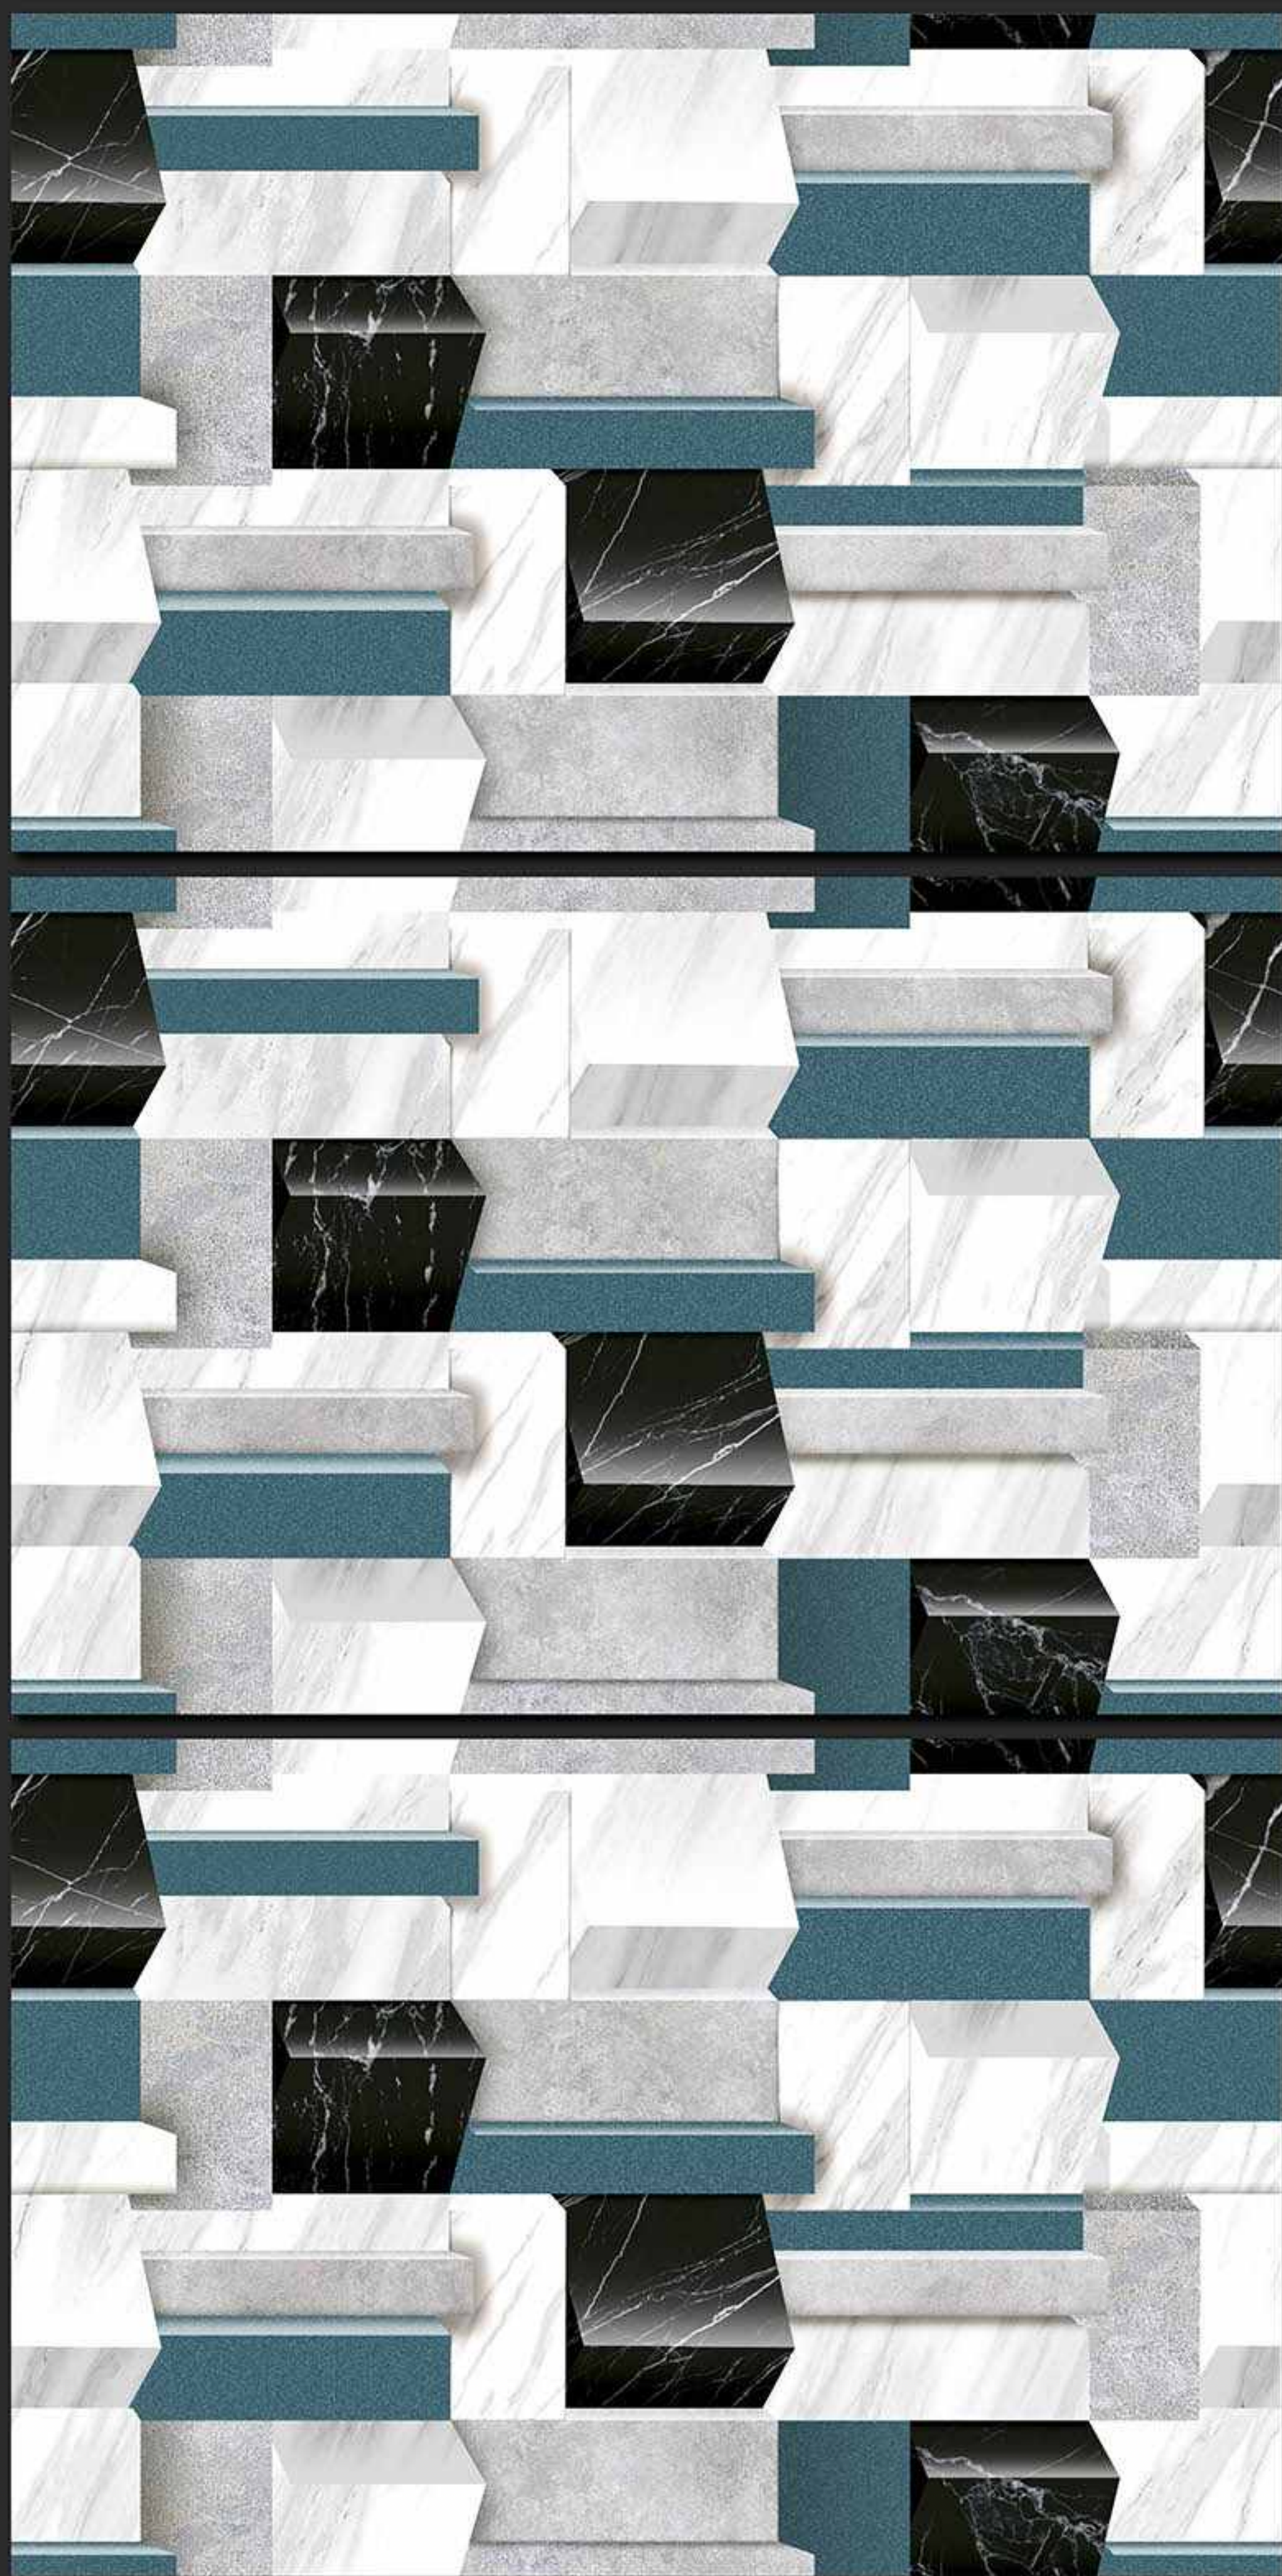

245 [PLAIN]

DIGITAL  
WALL TILES

300x450MM GLOSSY

**VERONICA**  
CERAMIC

246 [PLAIN]

DIGITAL  
WALL TILES

300x450MM GLOSSY

**VERONICA**  
CERAMIC