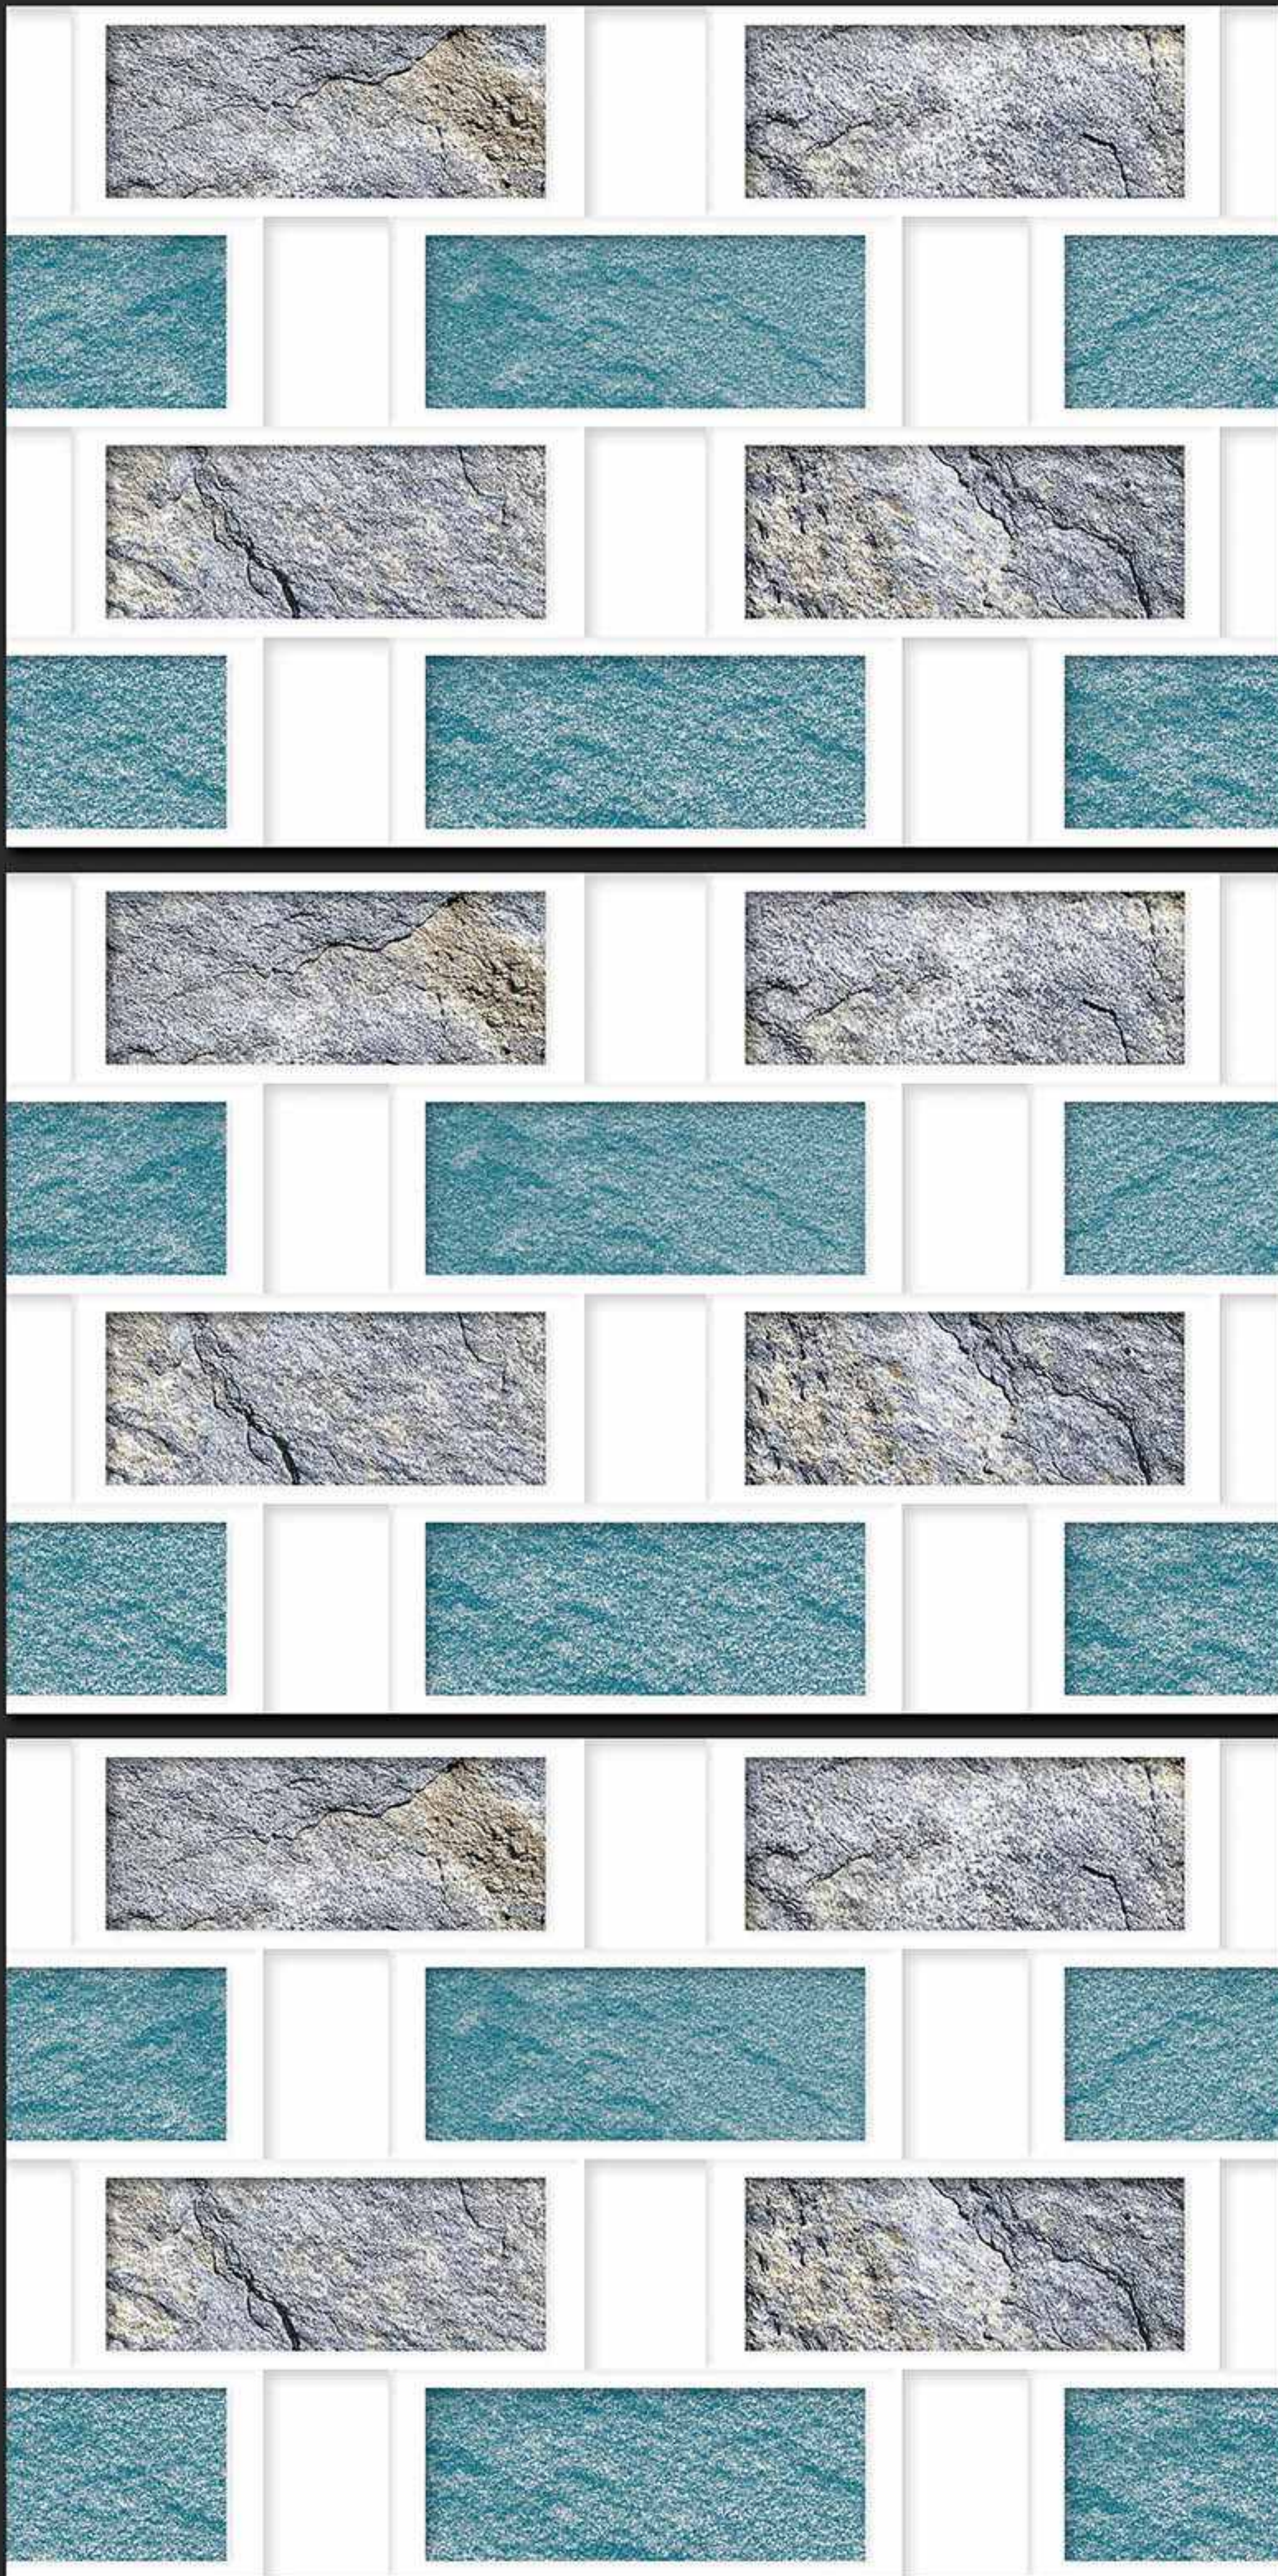

300x450MM GLOSSY

**VERONICA**  
CERAMIC

365 [PLAIN]

DIGITAL  
WALL TILES

300x450MM GLOSSY

**VERONICA**  
CERAMIC

366 [PLAIN]

DIGITAL  
WALL TILES