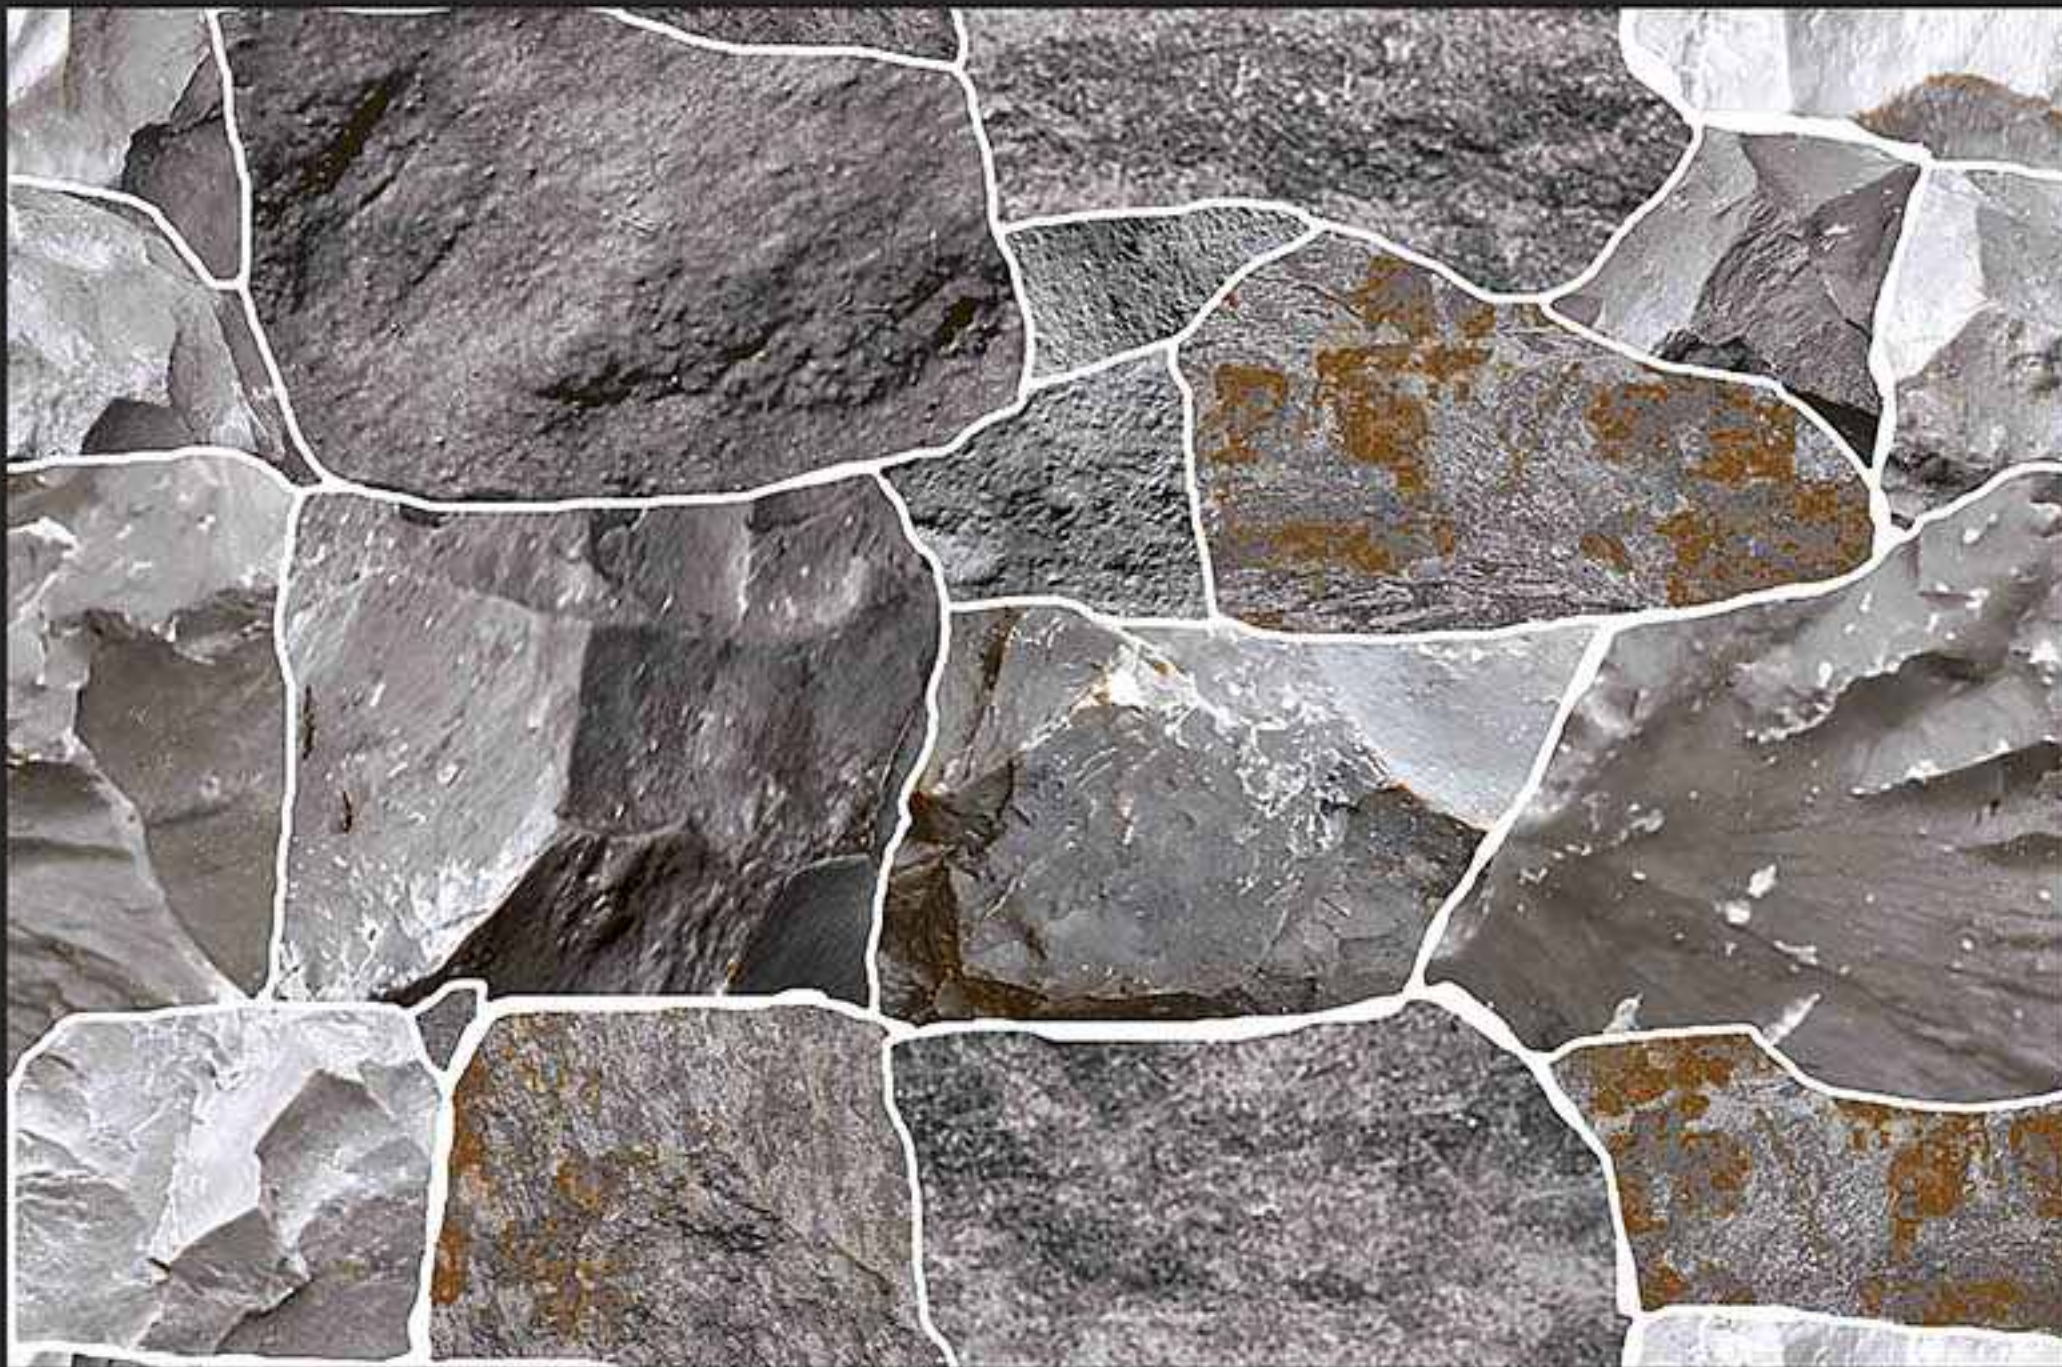

DIGITAL
WALL TILES

300x450MM GLOSSY

VERONICA
CERAMIC

324 [PLAIN]