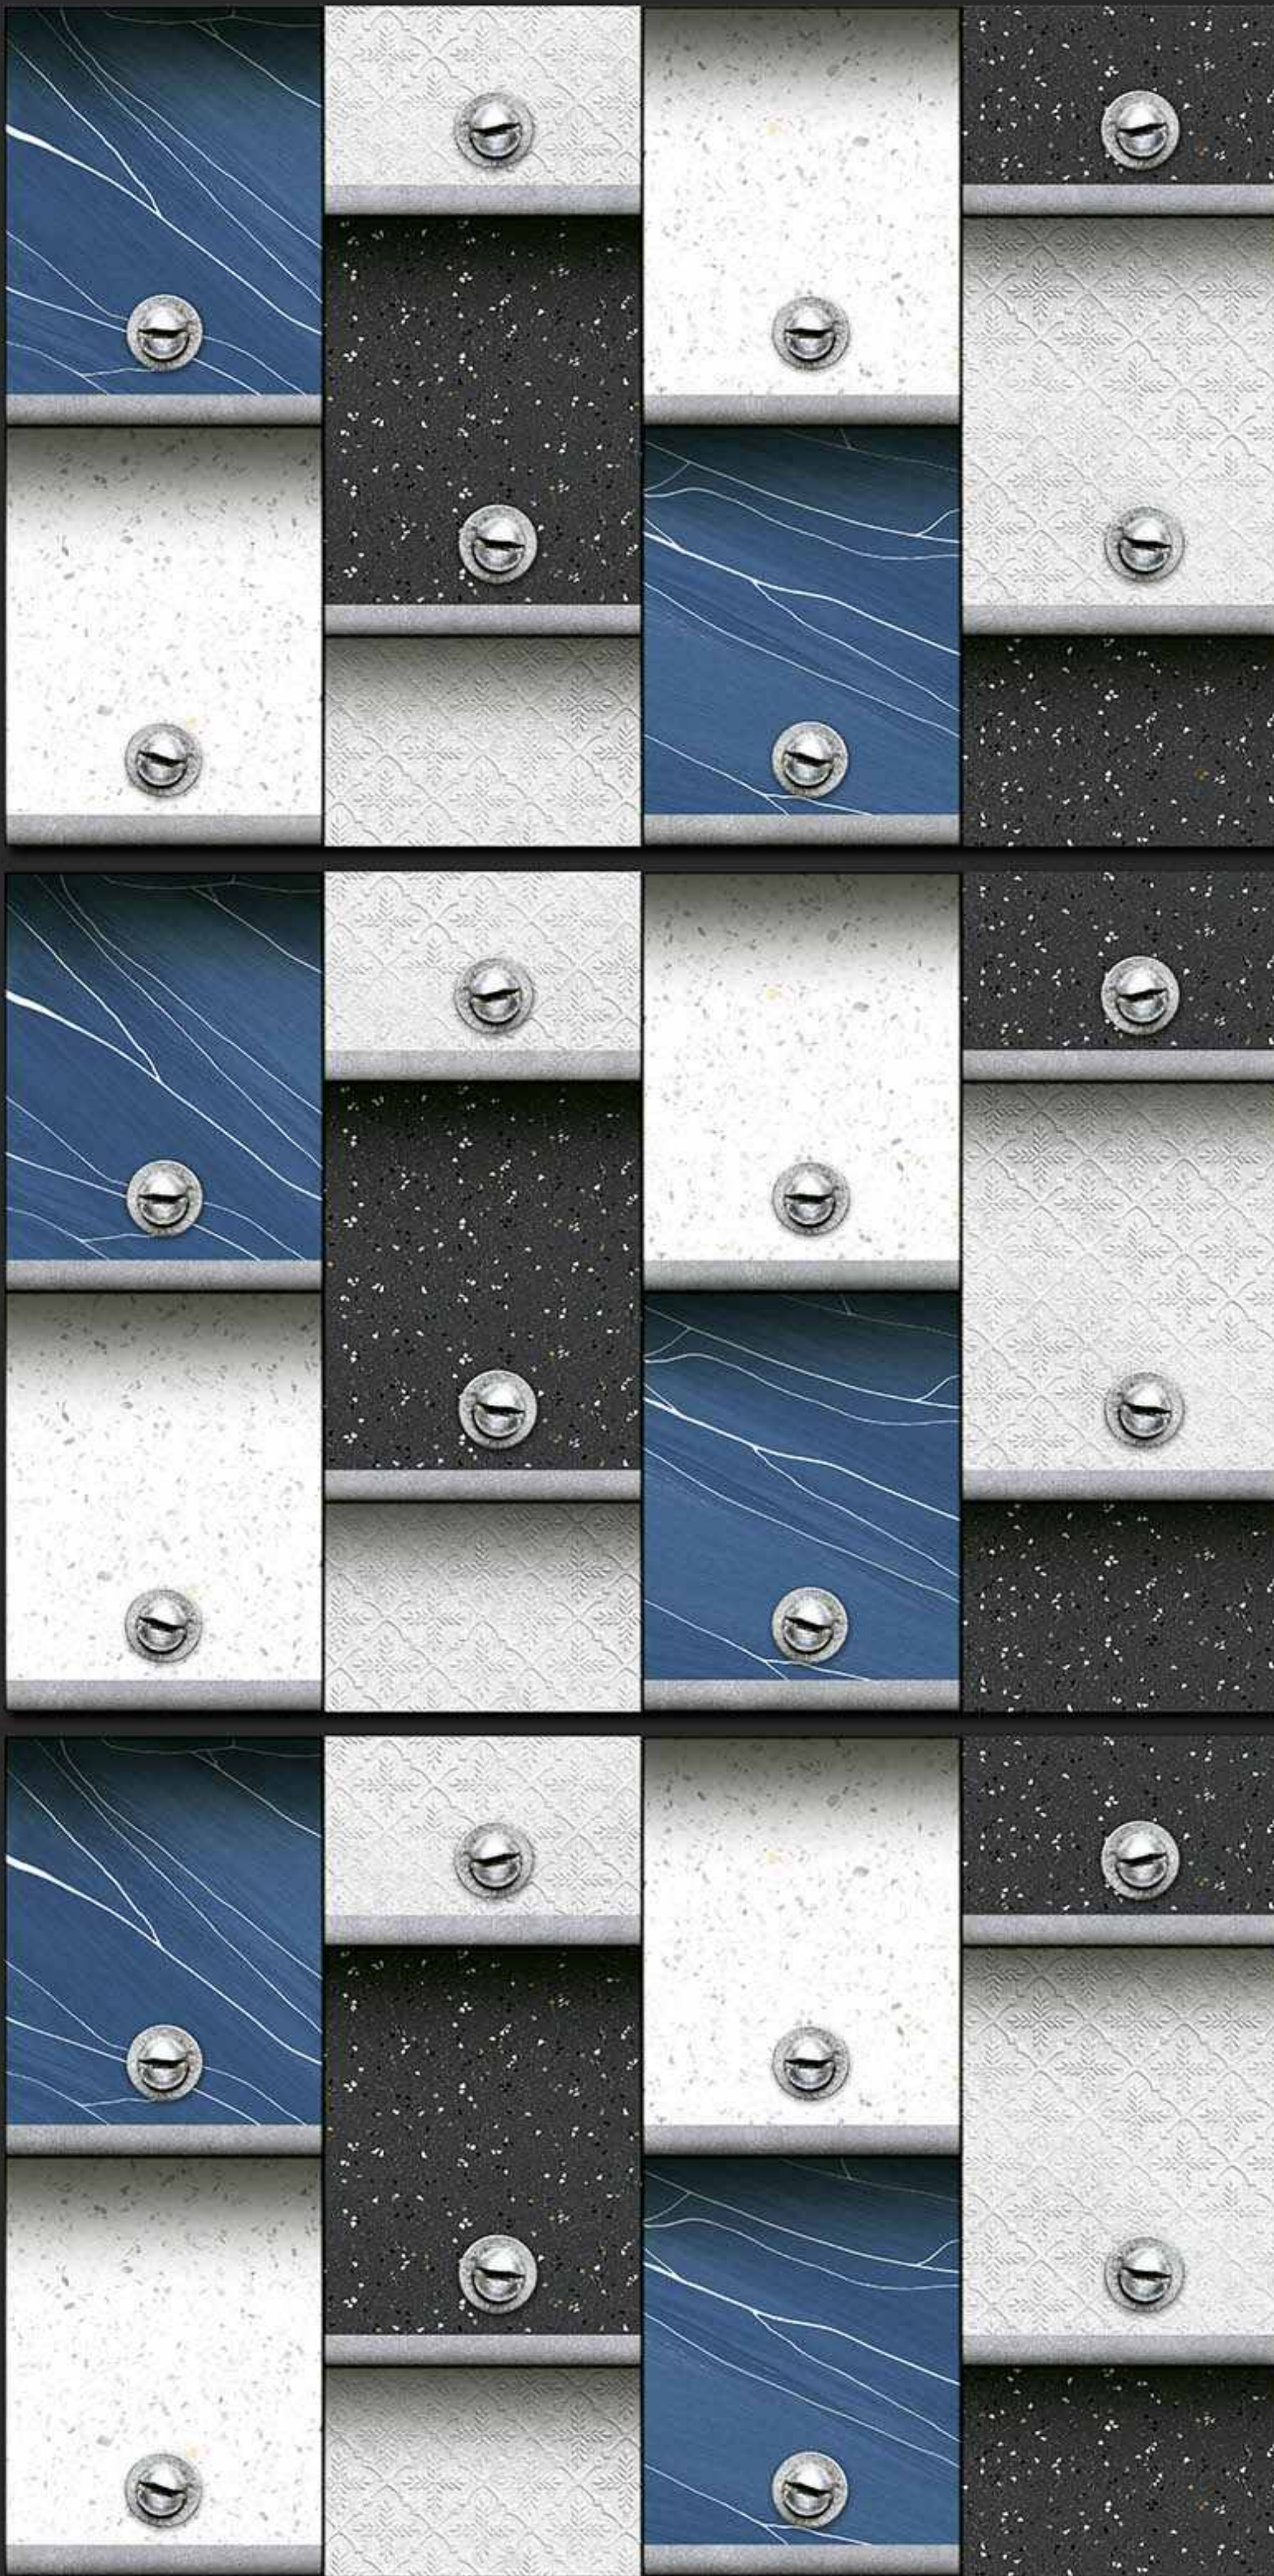

DIGITAL
WALL TILES

300x450MM GLOSSY

VERONICA
CERAMIC

292 [PLAIN]