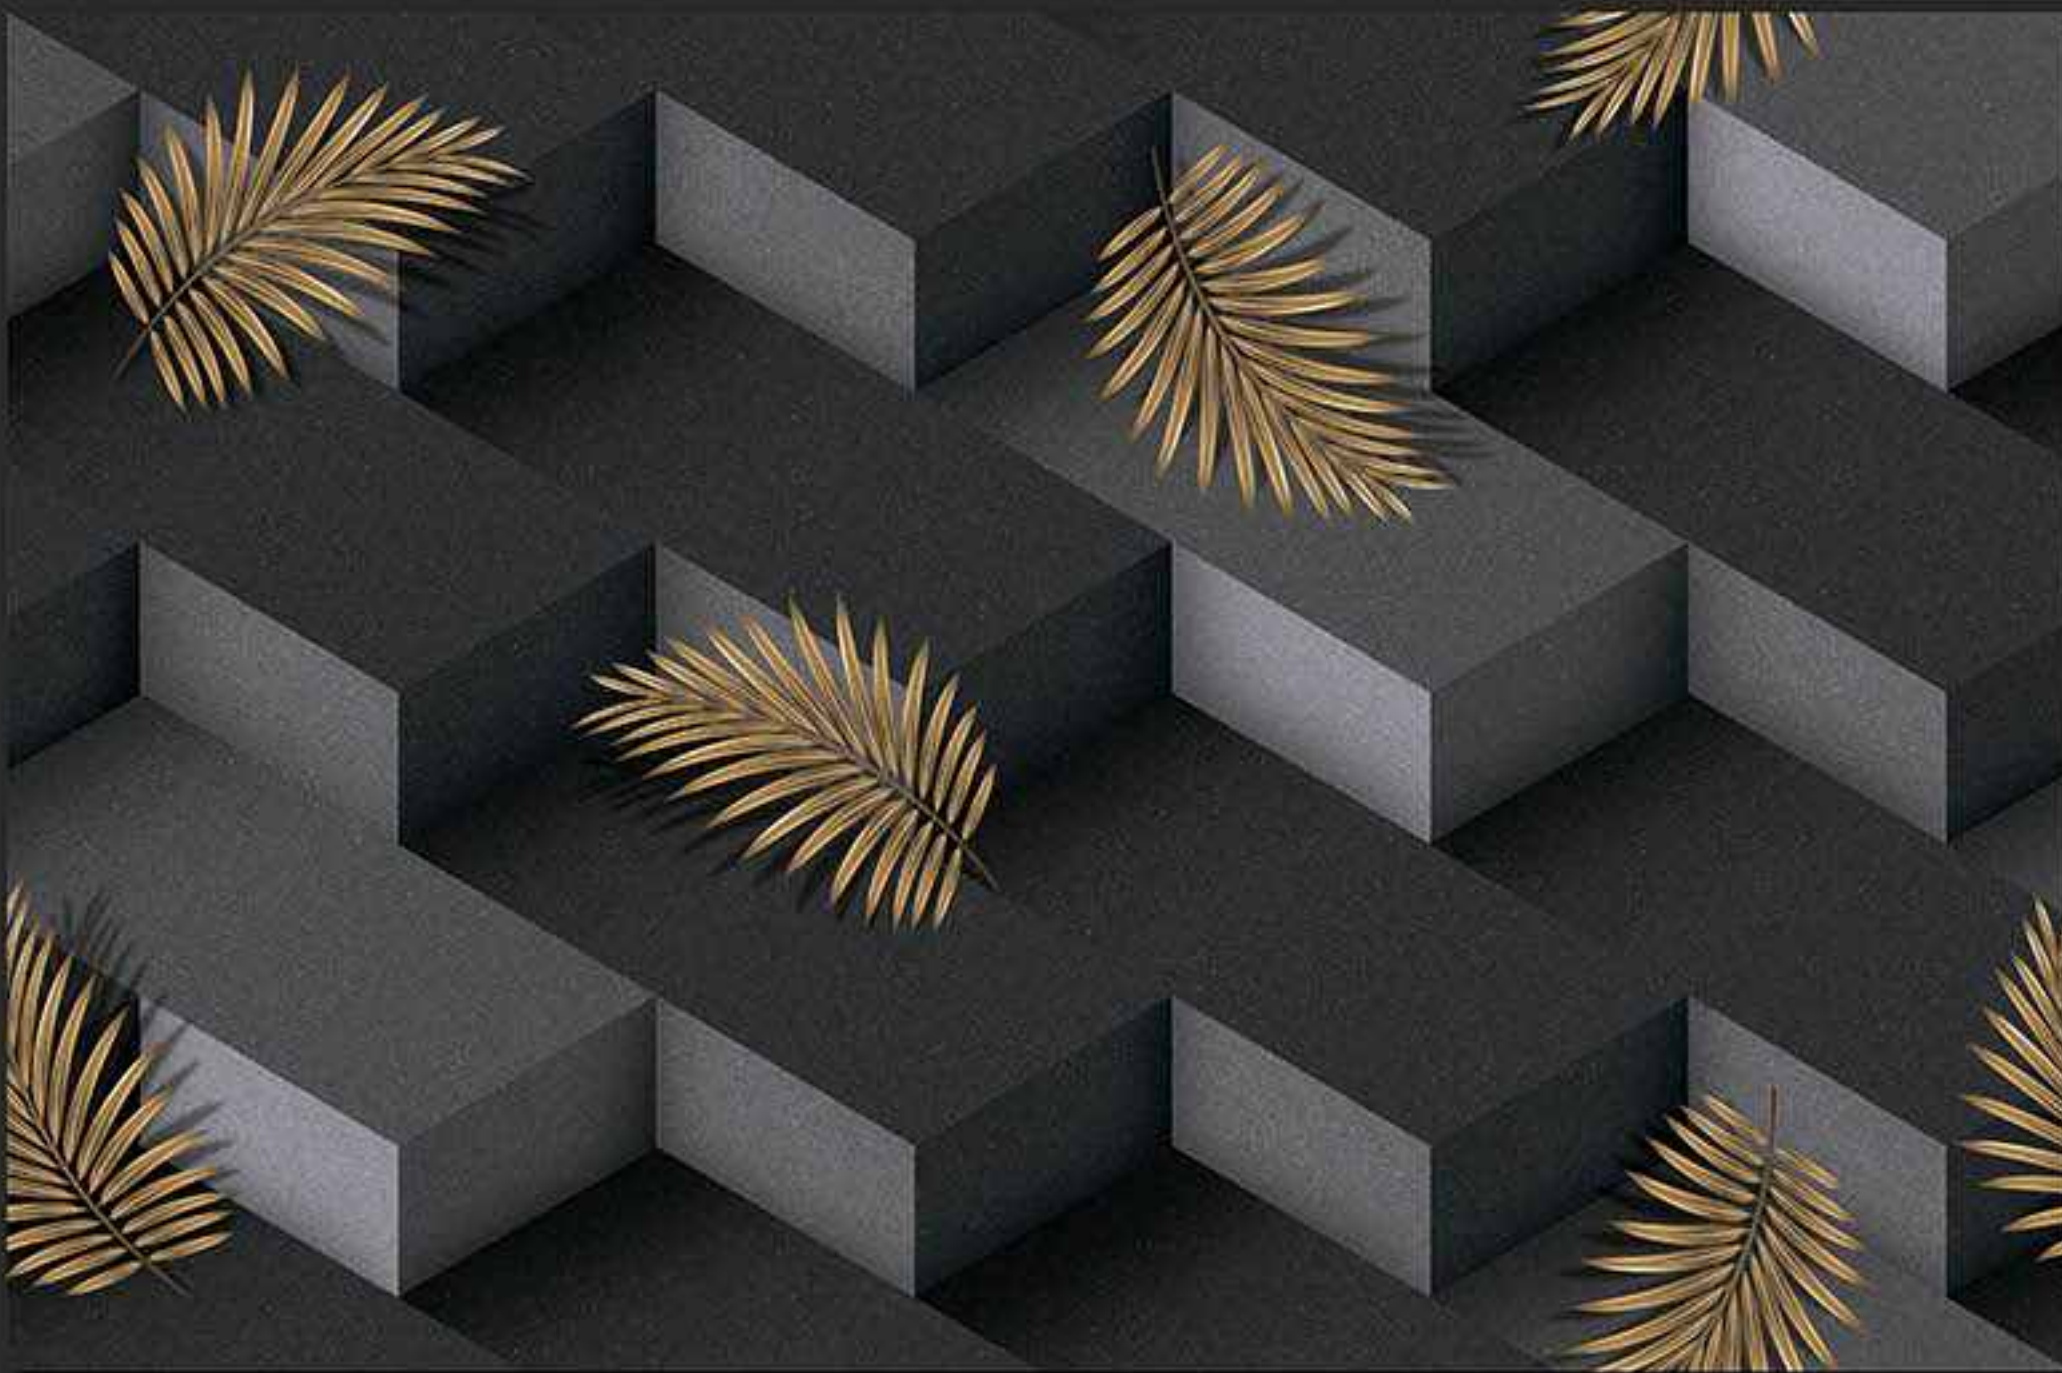

DIGITAL
WALL TILES
300x450MM GLOSSY

VERONICA
CERAMIC

194 [PLAIN]