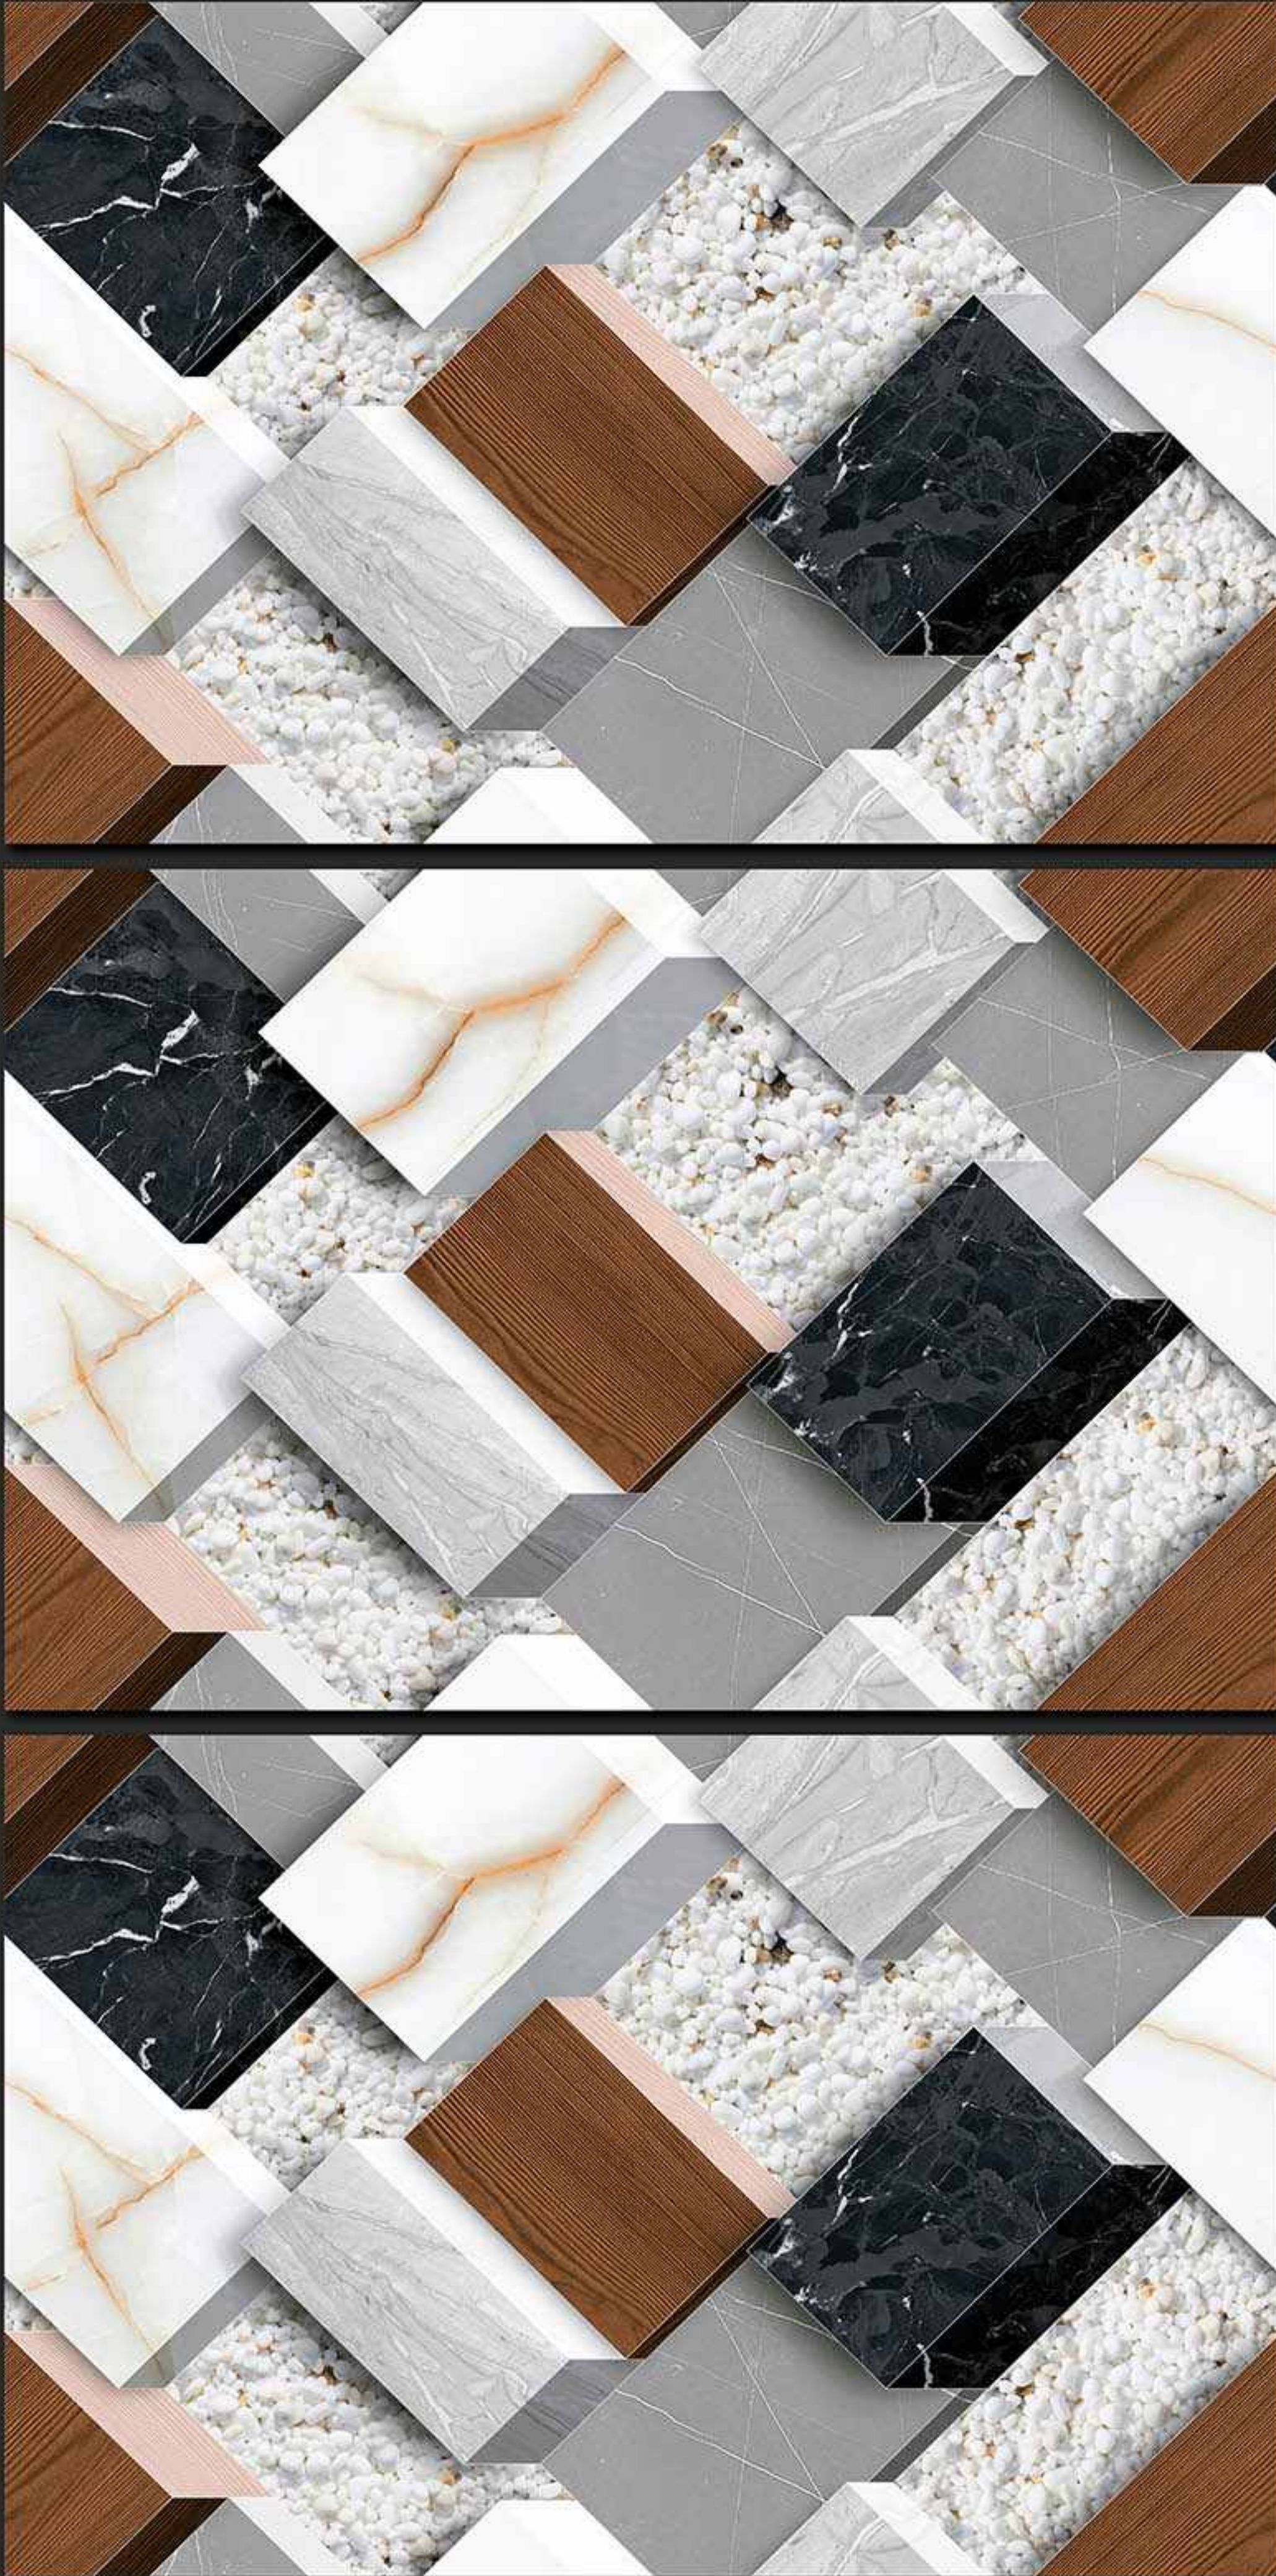

DIGITAL
WALL TILES
300x450MM GLOSSY

VERONICA
CERAMIC

208 [PLAIN]