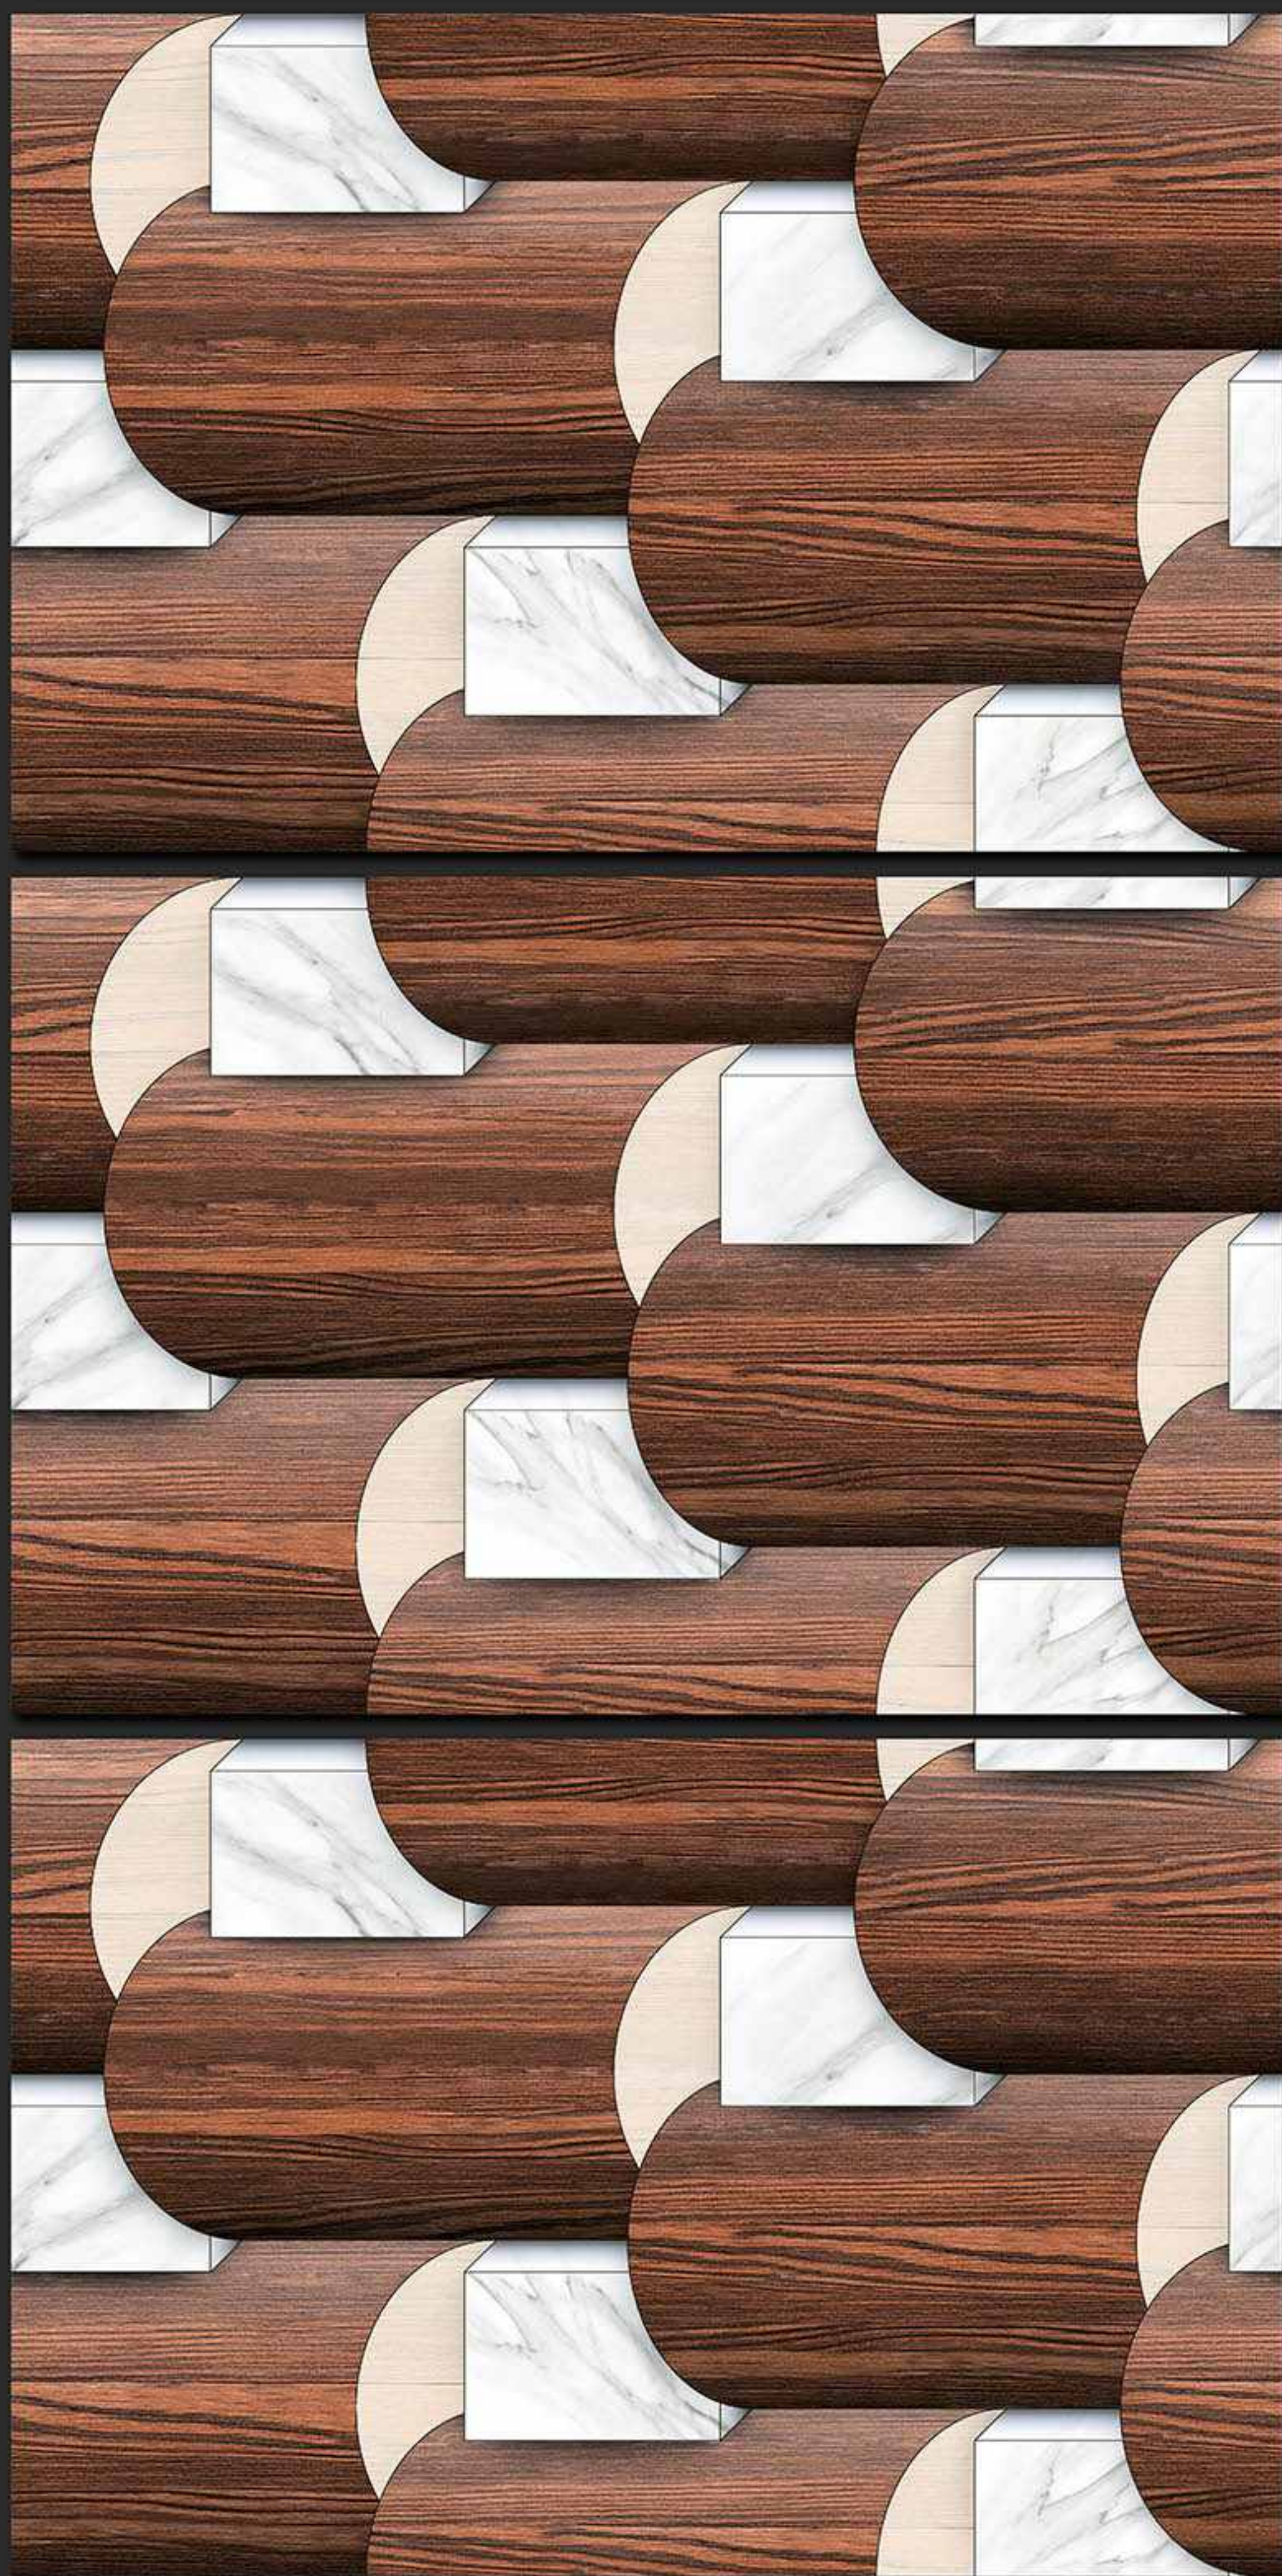

DIGITAL  
WALL TILES

300x450MM GLOSSY

**VERONICA**  
CERAMIC

219 [PLAIN]

DIGITAL  
WALL TILES

300x450MM GLOSSY

**VERONICA**  
CERAMIC

220 [PLAIN]