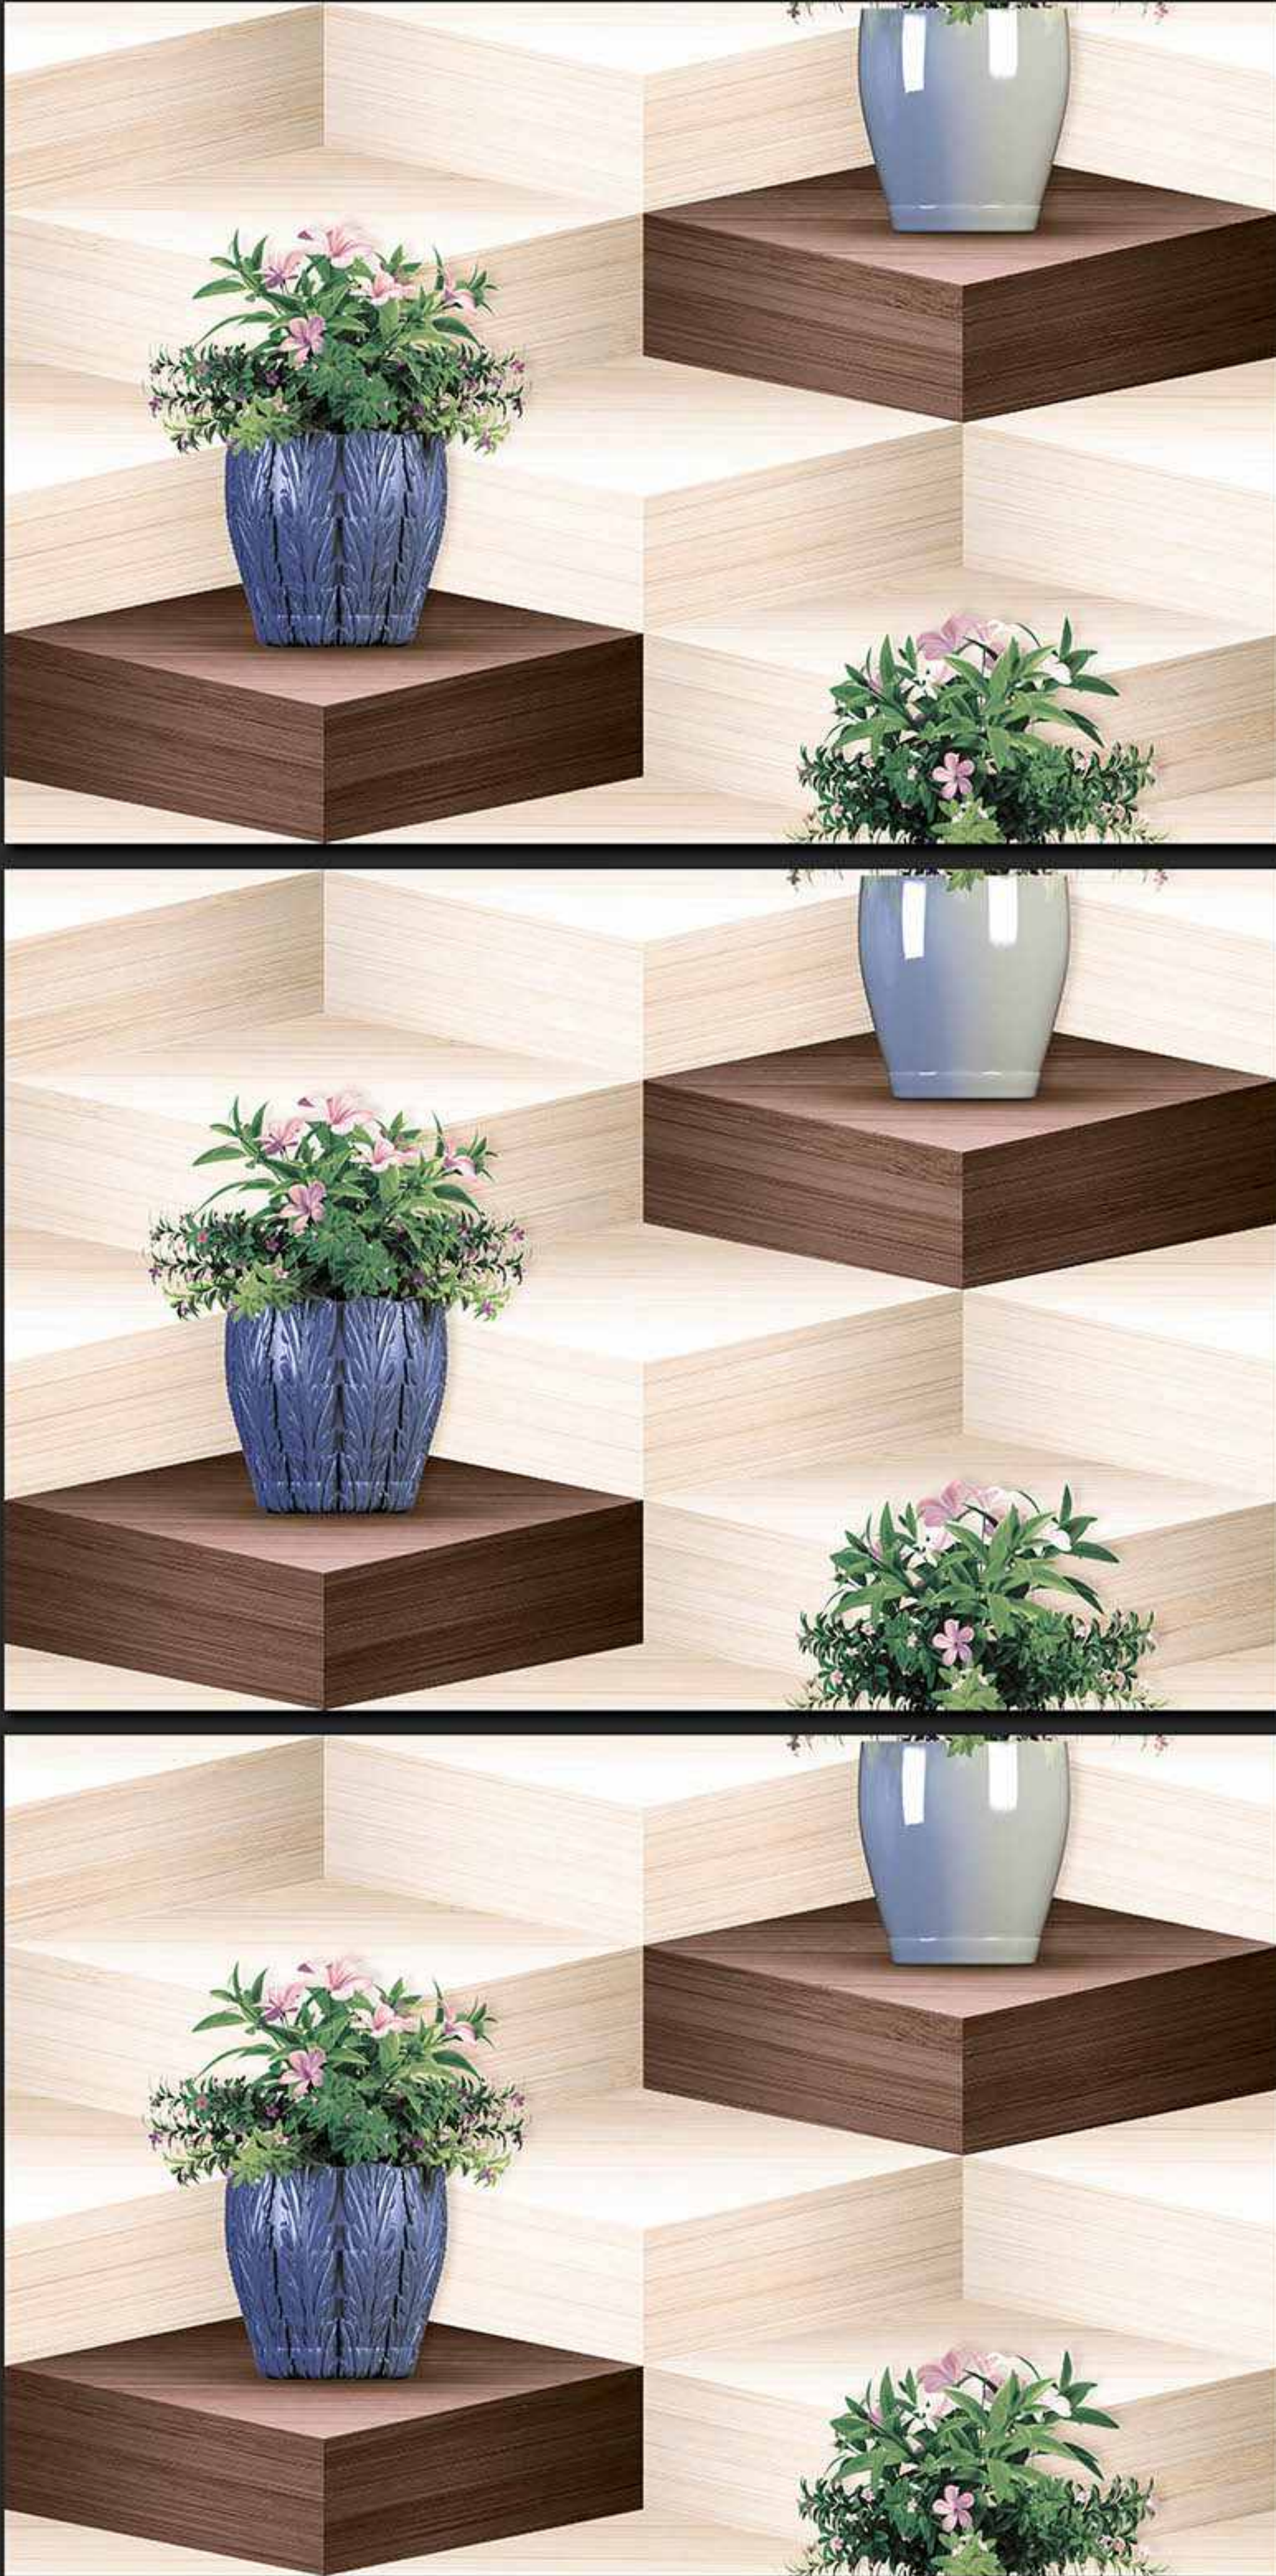

**VERONICA**  
CERAMIC

177 [PLAIN]

DIGITAL  
WALL TILES   
300x450MM GLOSSY

**VERONICA**  
CERAMIC

178 [PLAIN]

DIGITAL  
WALL TILES

300x450MM GLOSSY

**VERONICA**  
CERAMIC