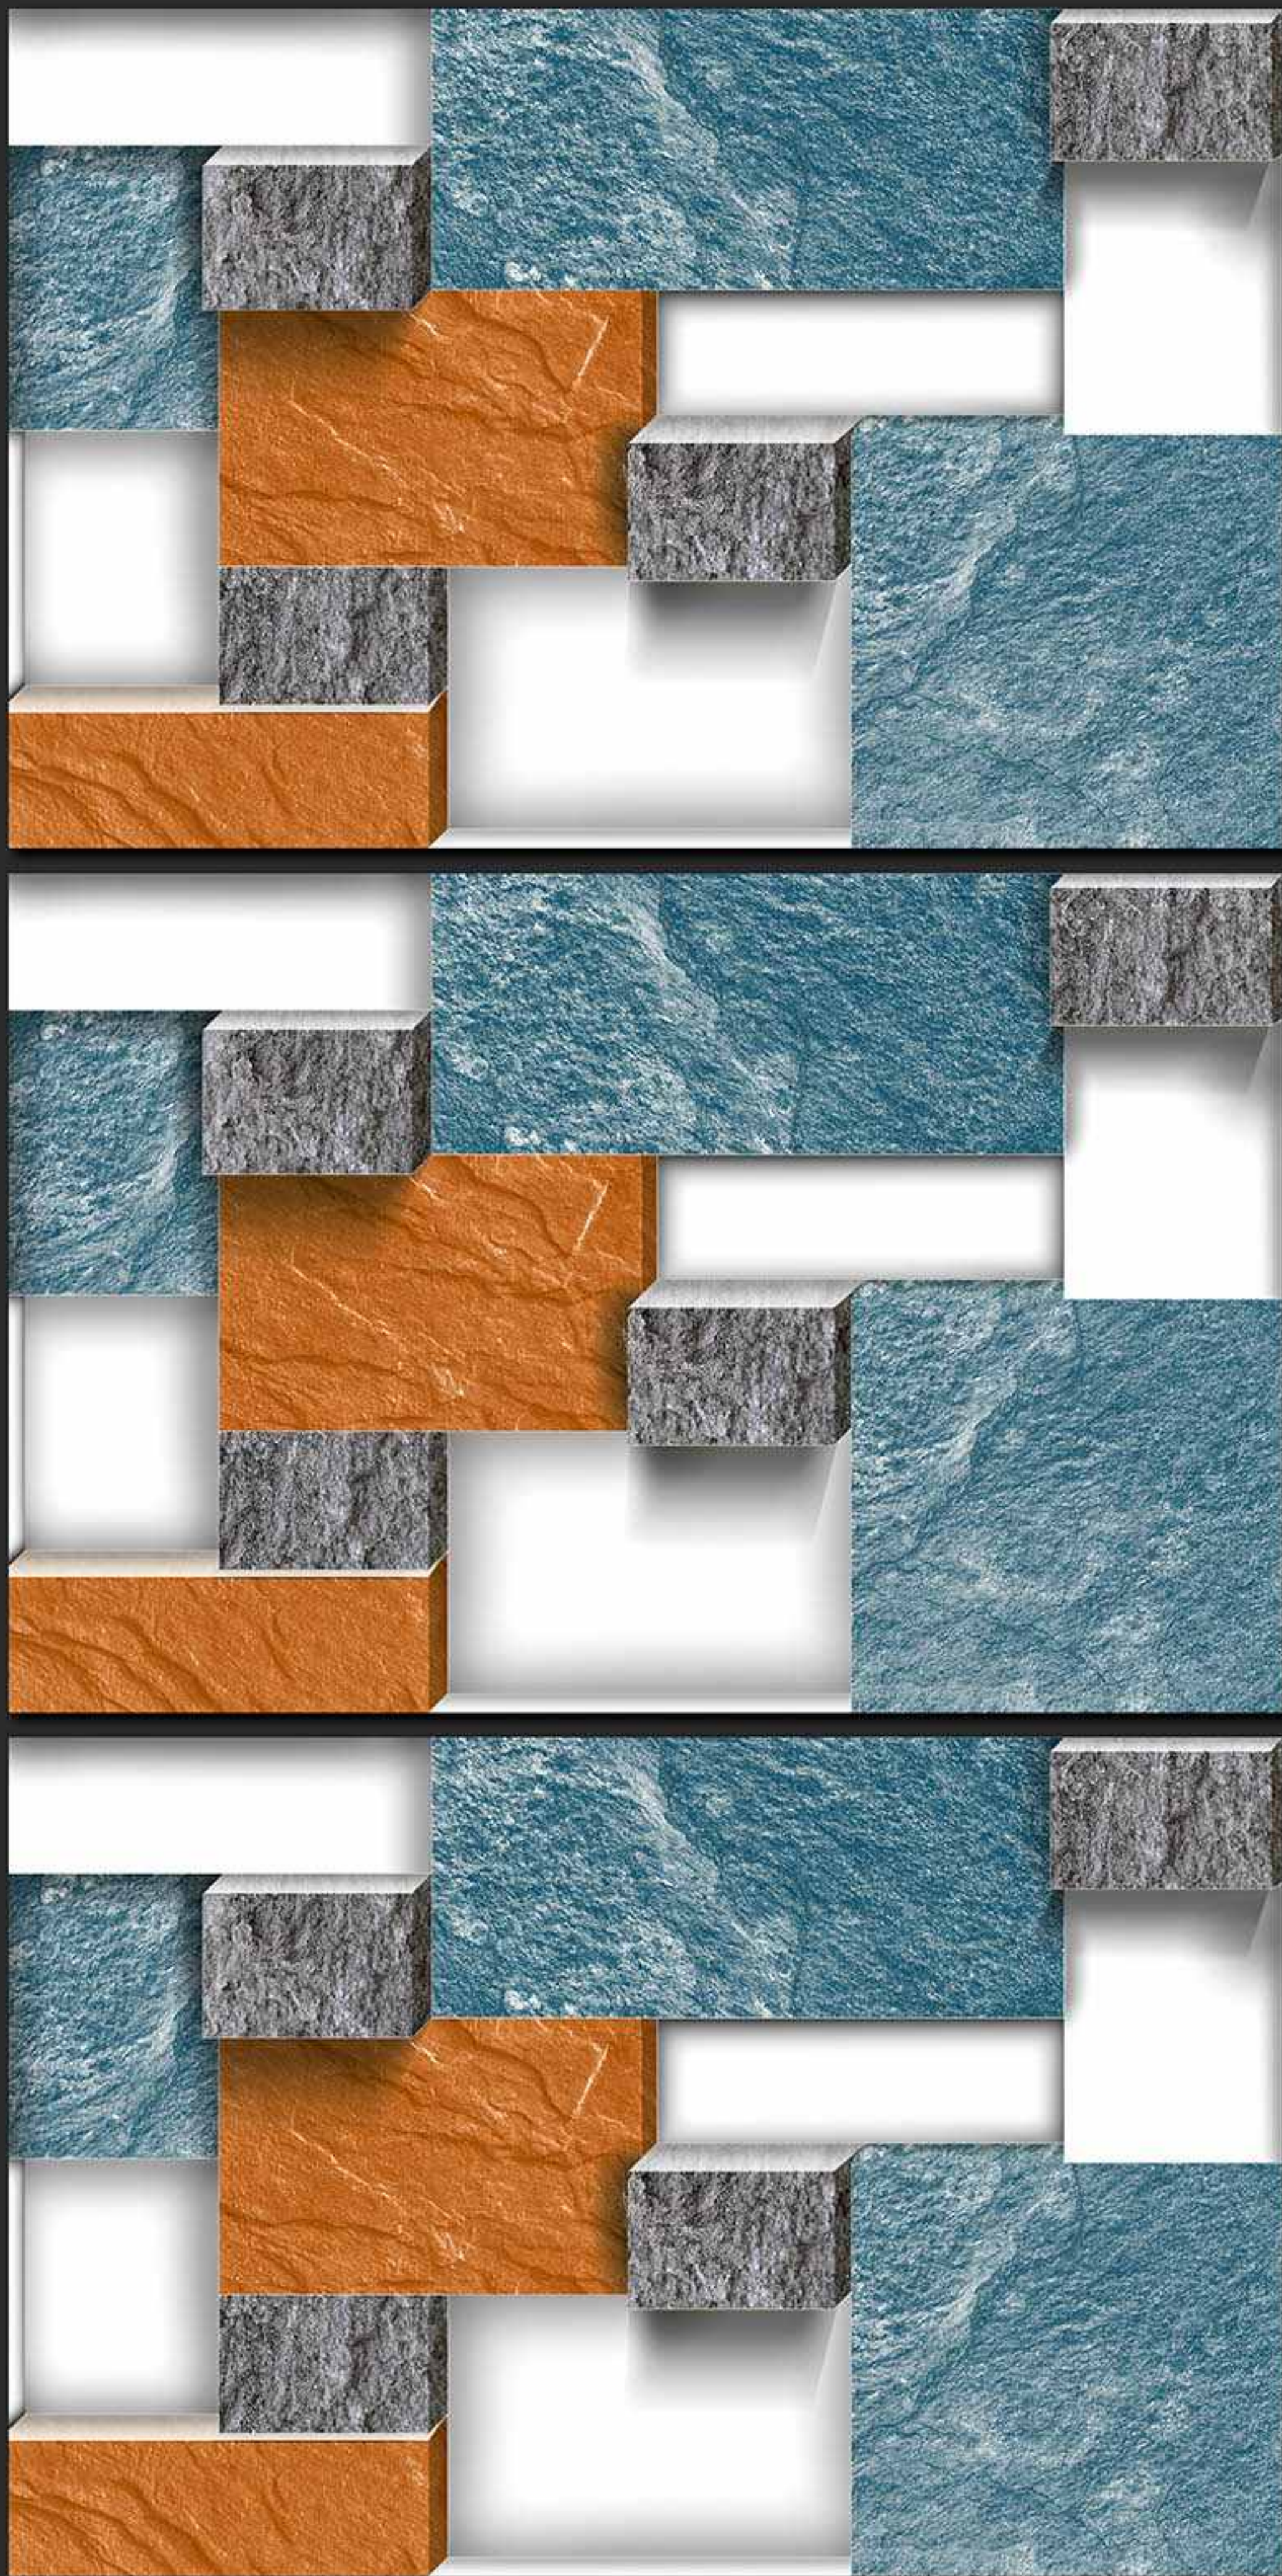

DIGITAL
WALL TILES

300x450MM GLOSSY

VERONICA
CERAMIC

219 [PLAIN]