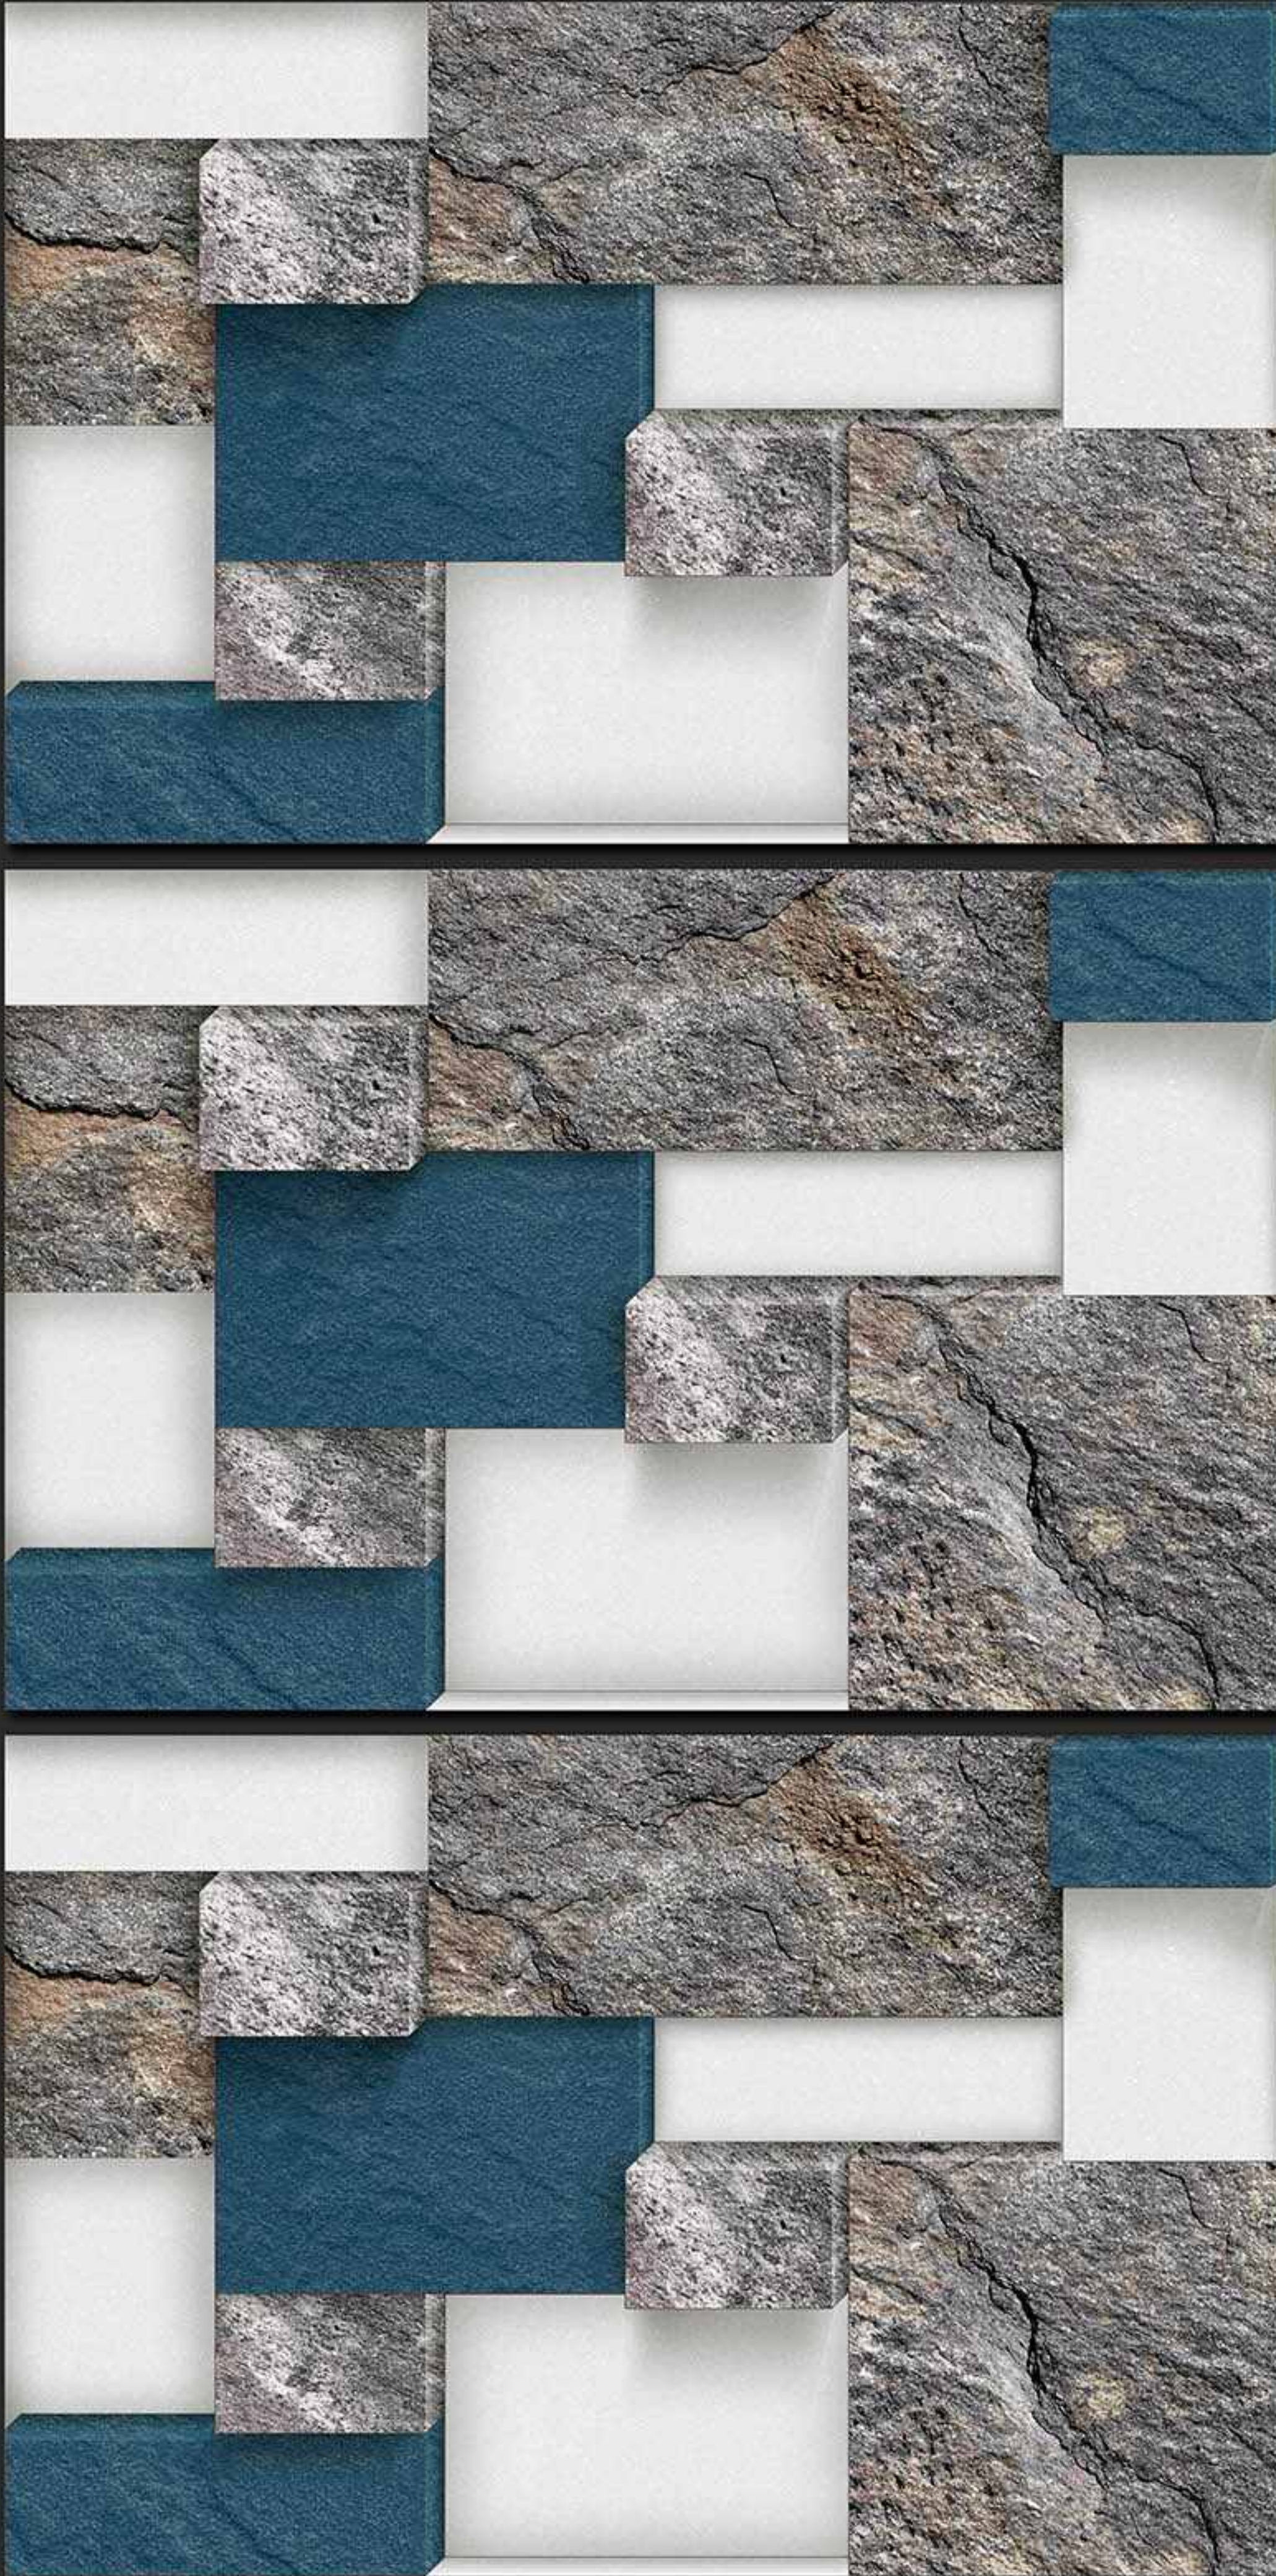

**VERONICA**  
CERAMIC

163 [PLAIN]

DIGITAL  
WALL TILES

300x450MM GLOSSY

**VERONICA**  
CERAMIC

176 [PLAIN]

DIGITAL  
WALL TILES

300x450MM GLOSSY