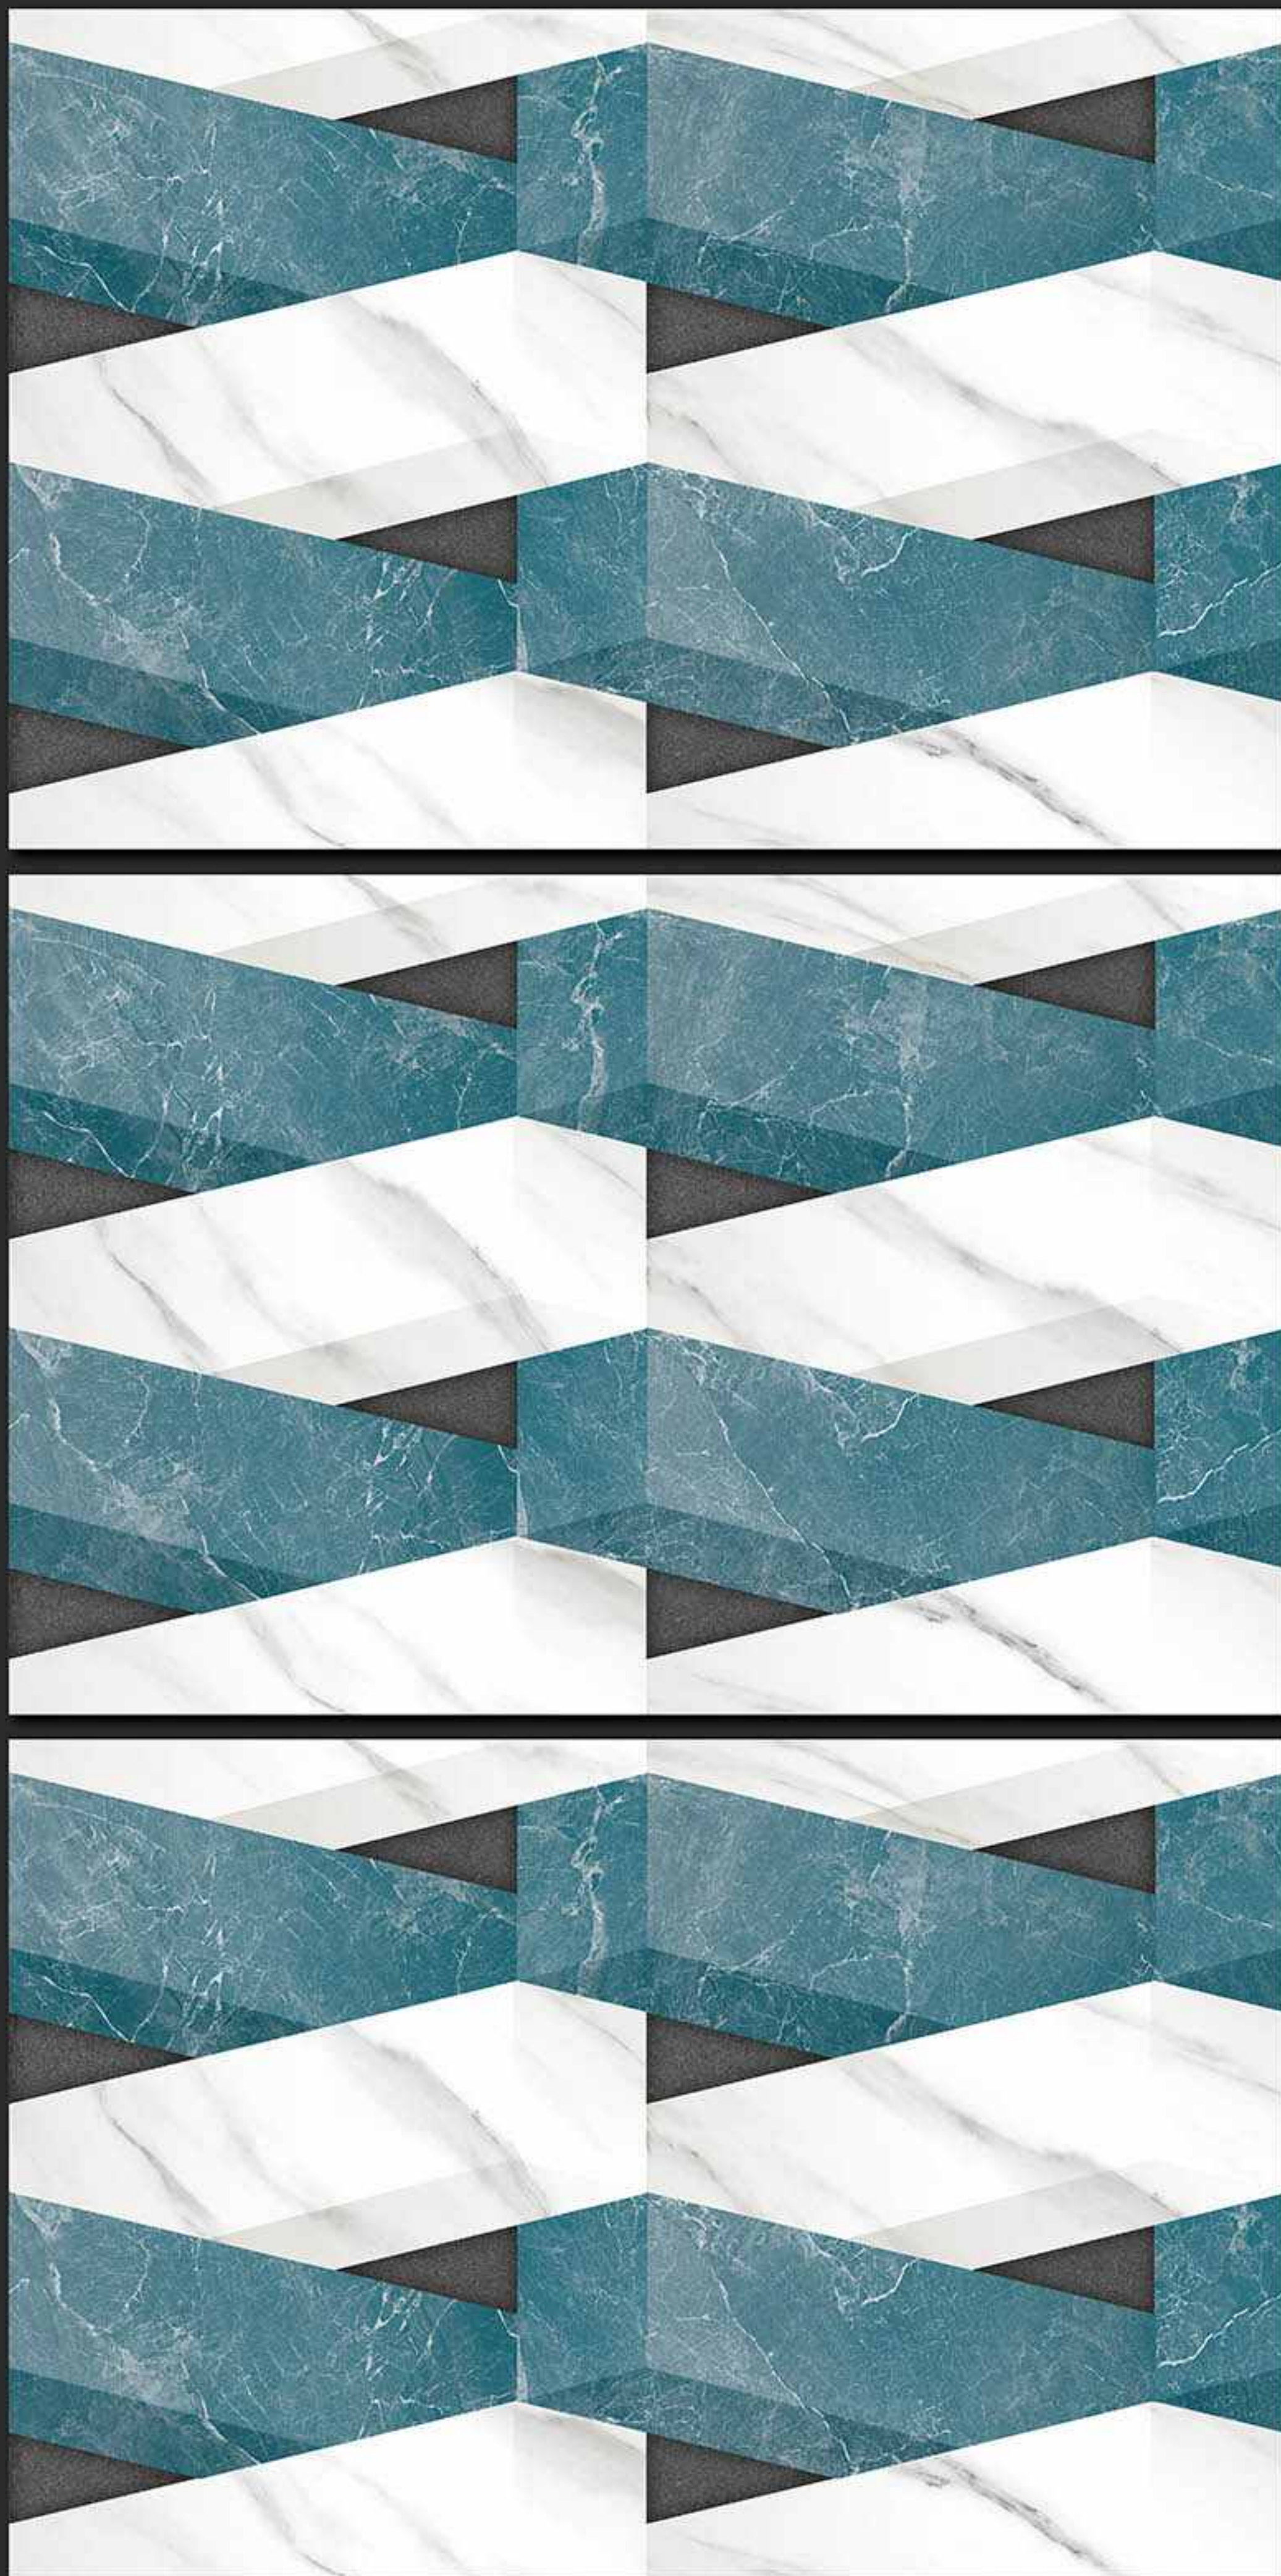

DIGITAL
WALL TILES

300x450MM GLOSSY

VERONICA
CERAMIC

363 [PLAIN]