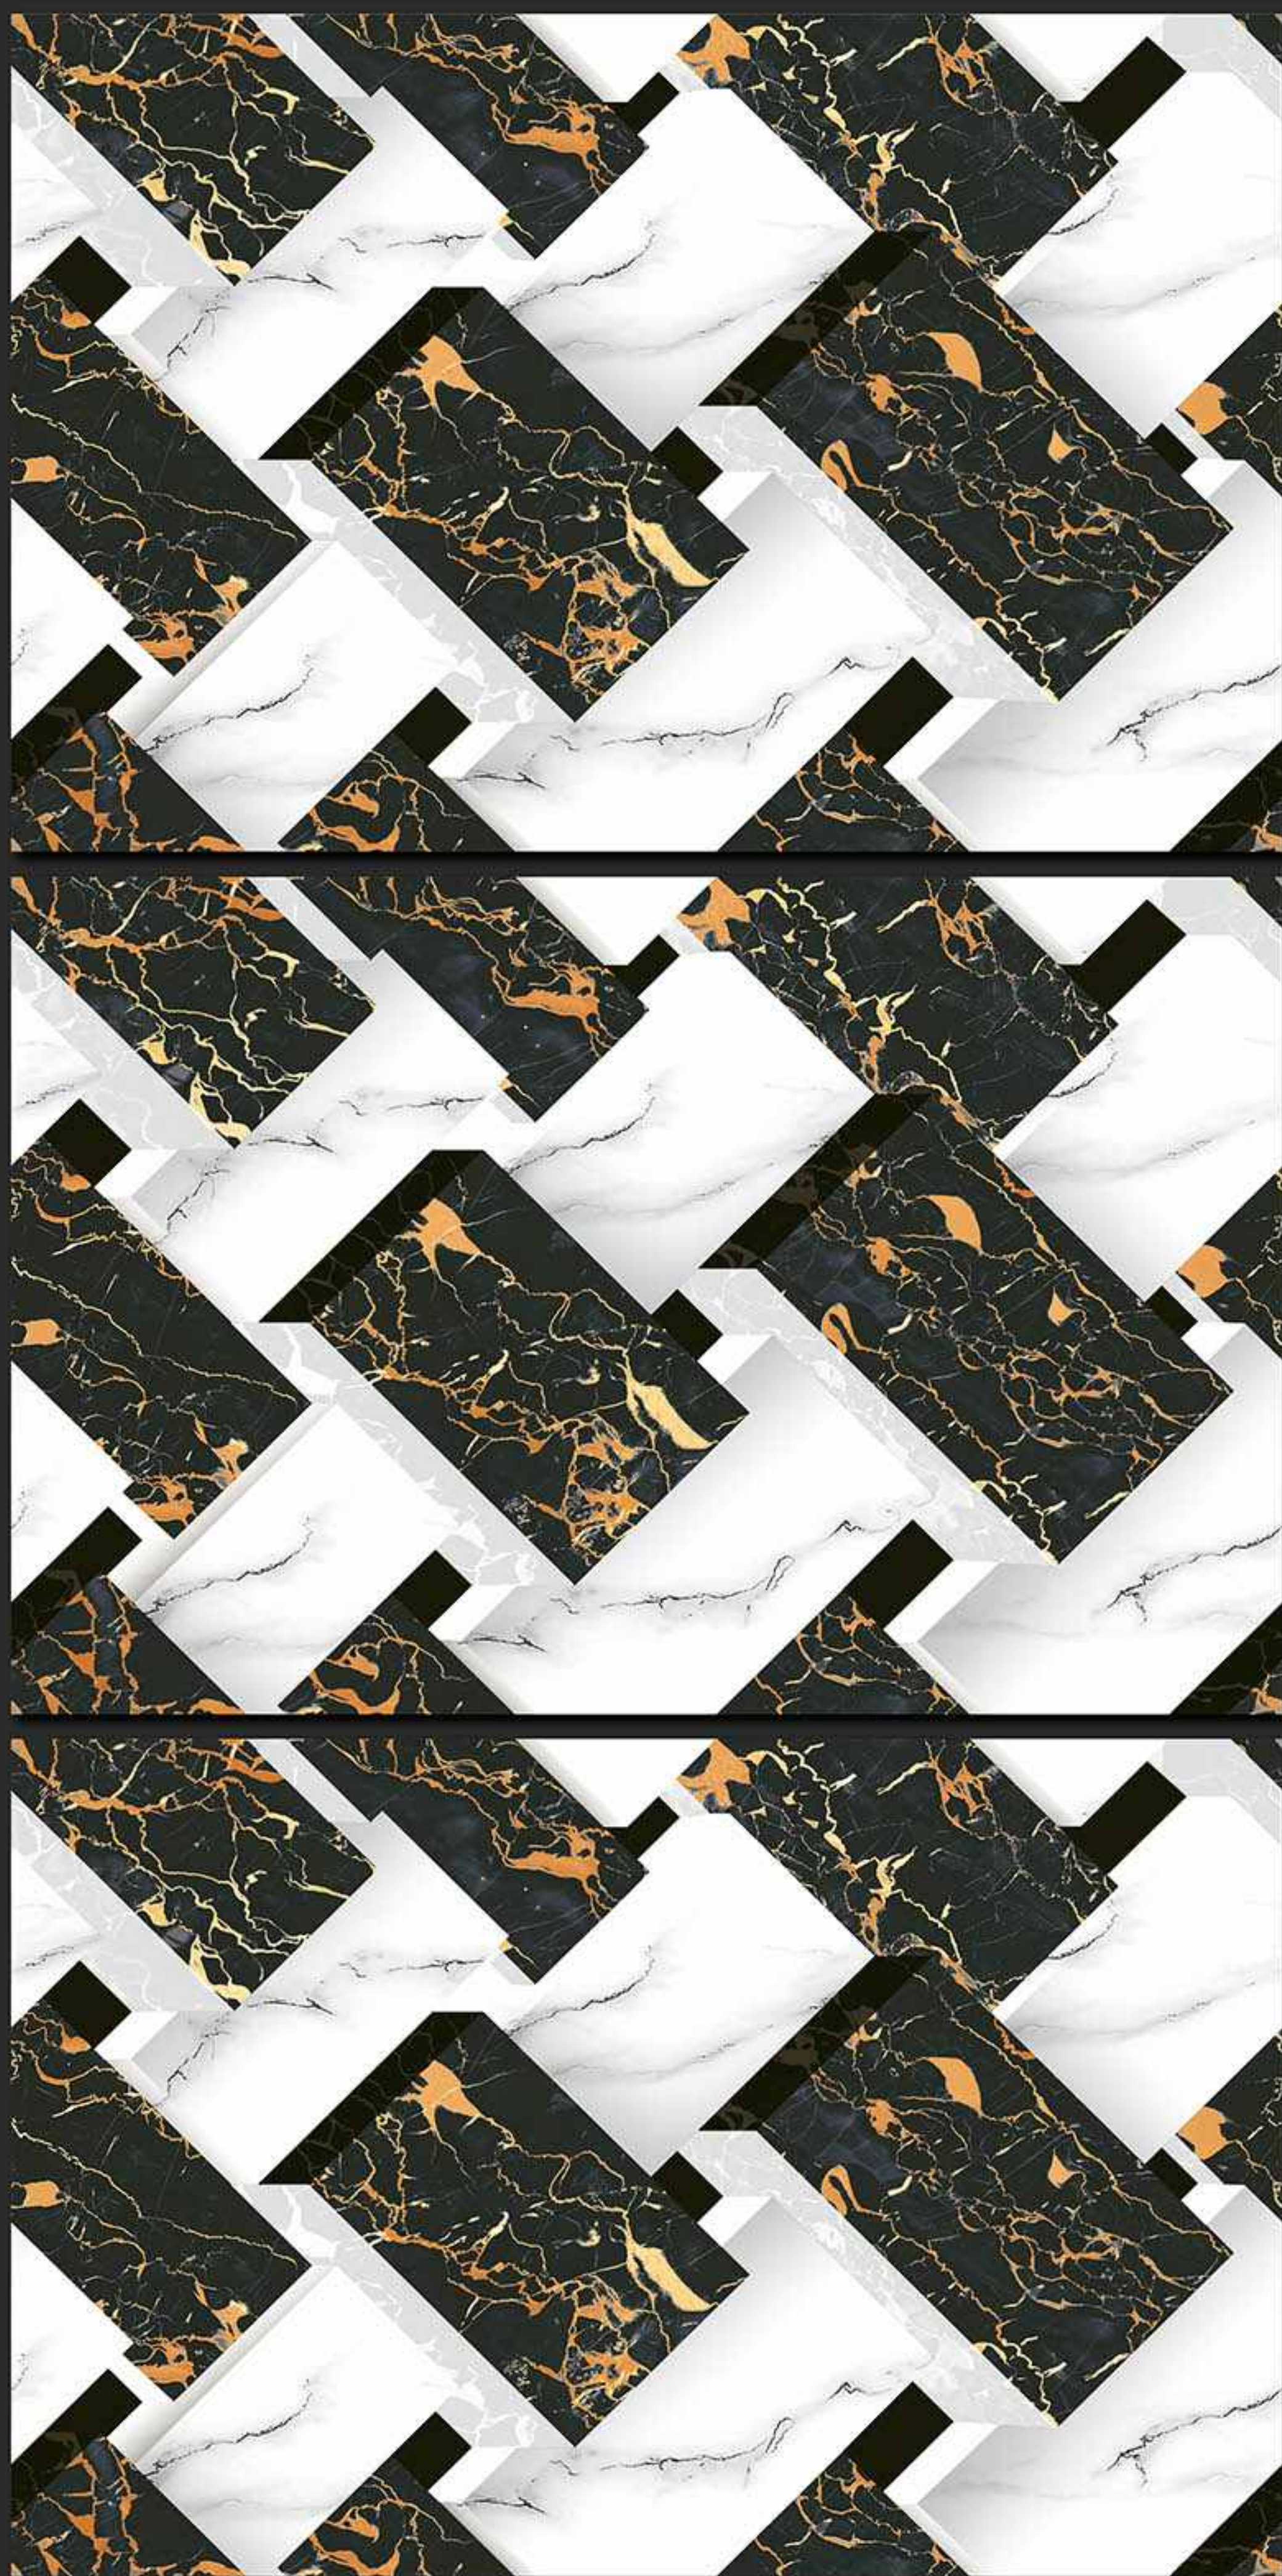

DIGITAL  
WALL TILES

300x450MM GLOSSY

**VERONICA**  
CERAMIC

343 [PLAIN]

DIGITAL  
WALL TILES

300x450MM GLOSSY

**VERONICA**  
CERAMIC

344 [PLAIN]