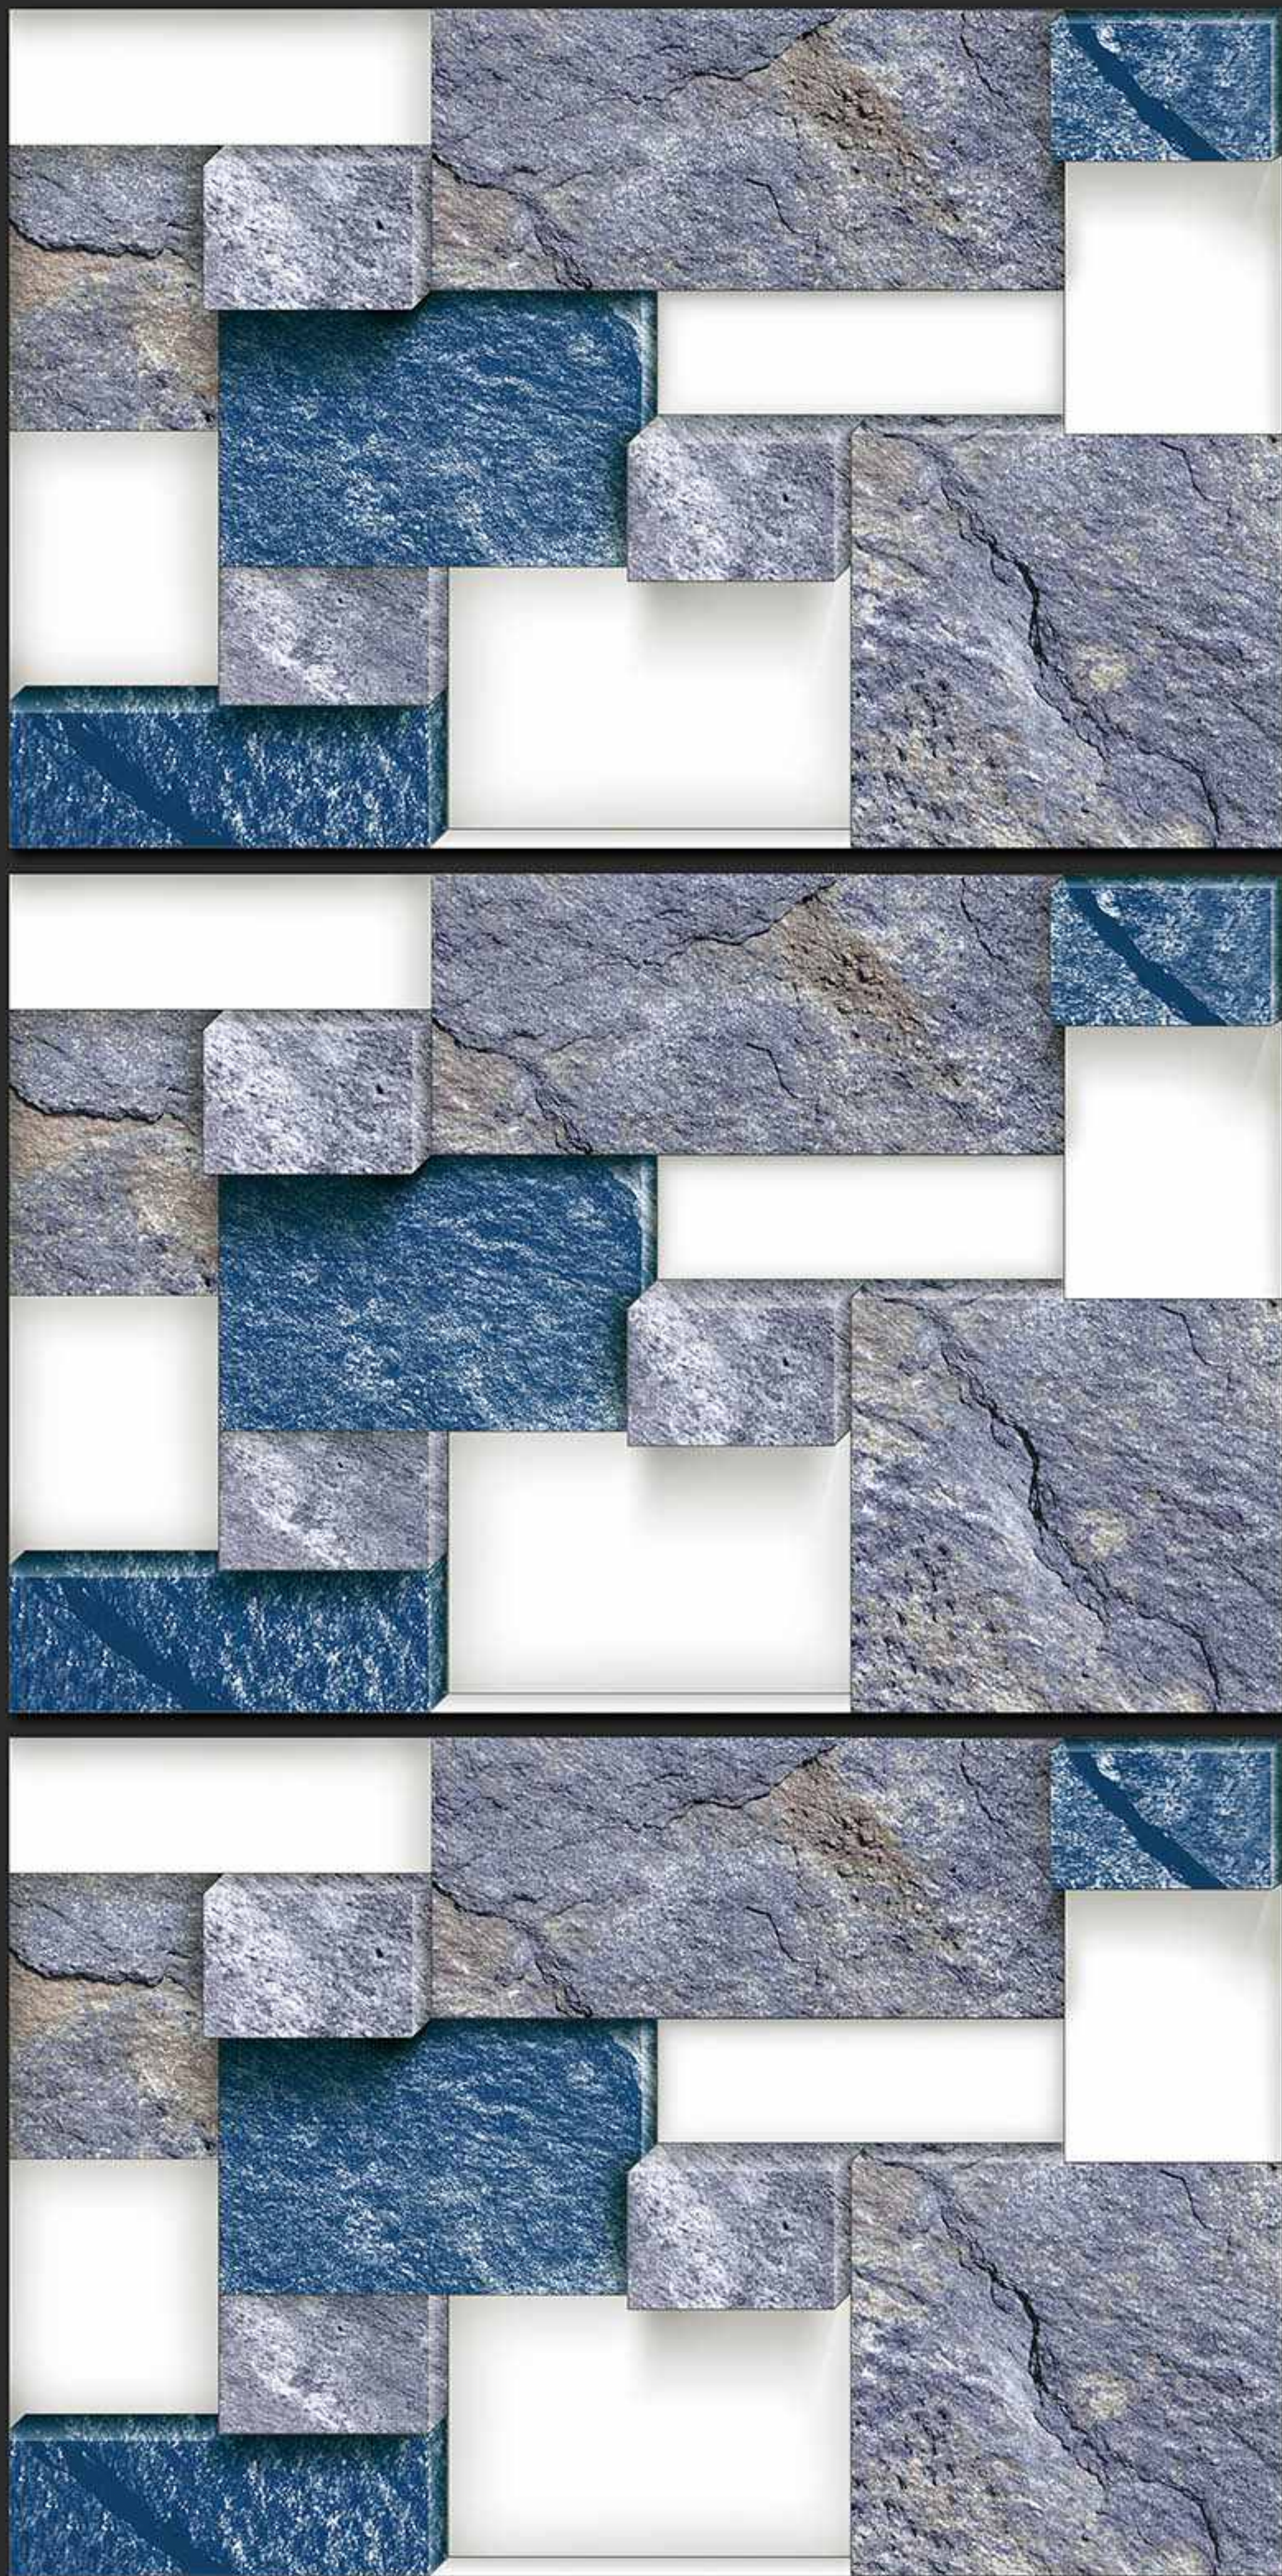

237 [PLAIN]

DIGITAL  
WALL TILES

300x450MM GLOSSY

**VERONICA**  
CERAMIC

238 [PLAIN]

DIGITAL  
WALL TILES

300x450MM GLOSSY

**VERONICA**  
CERAMIC