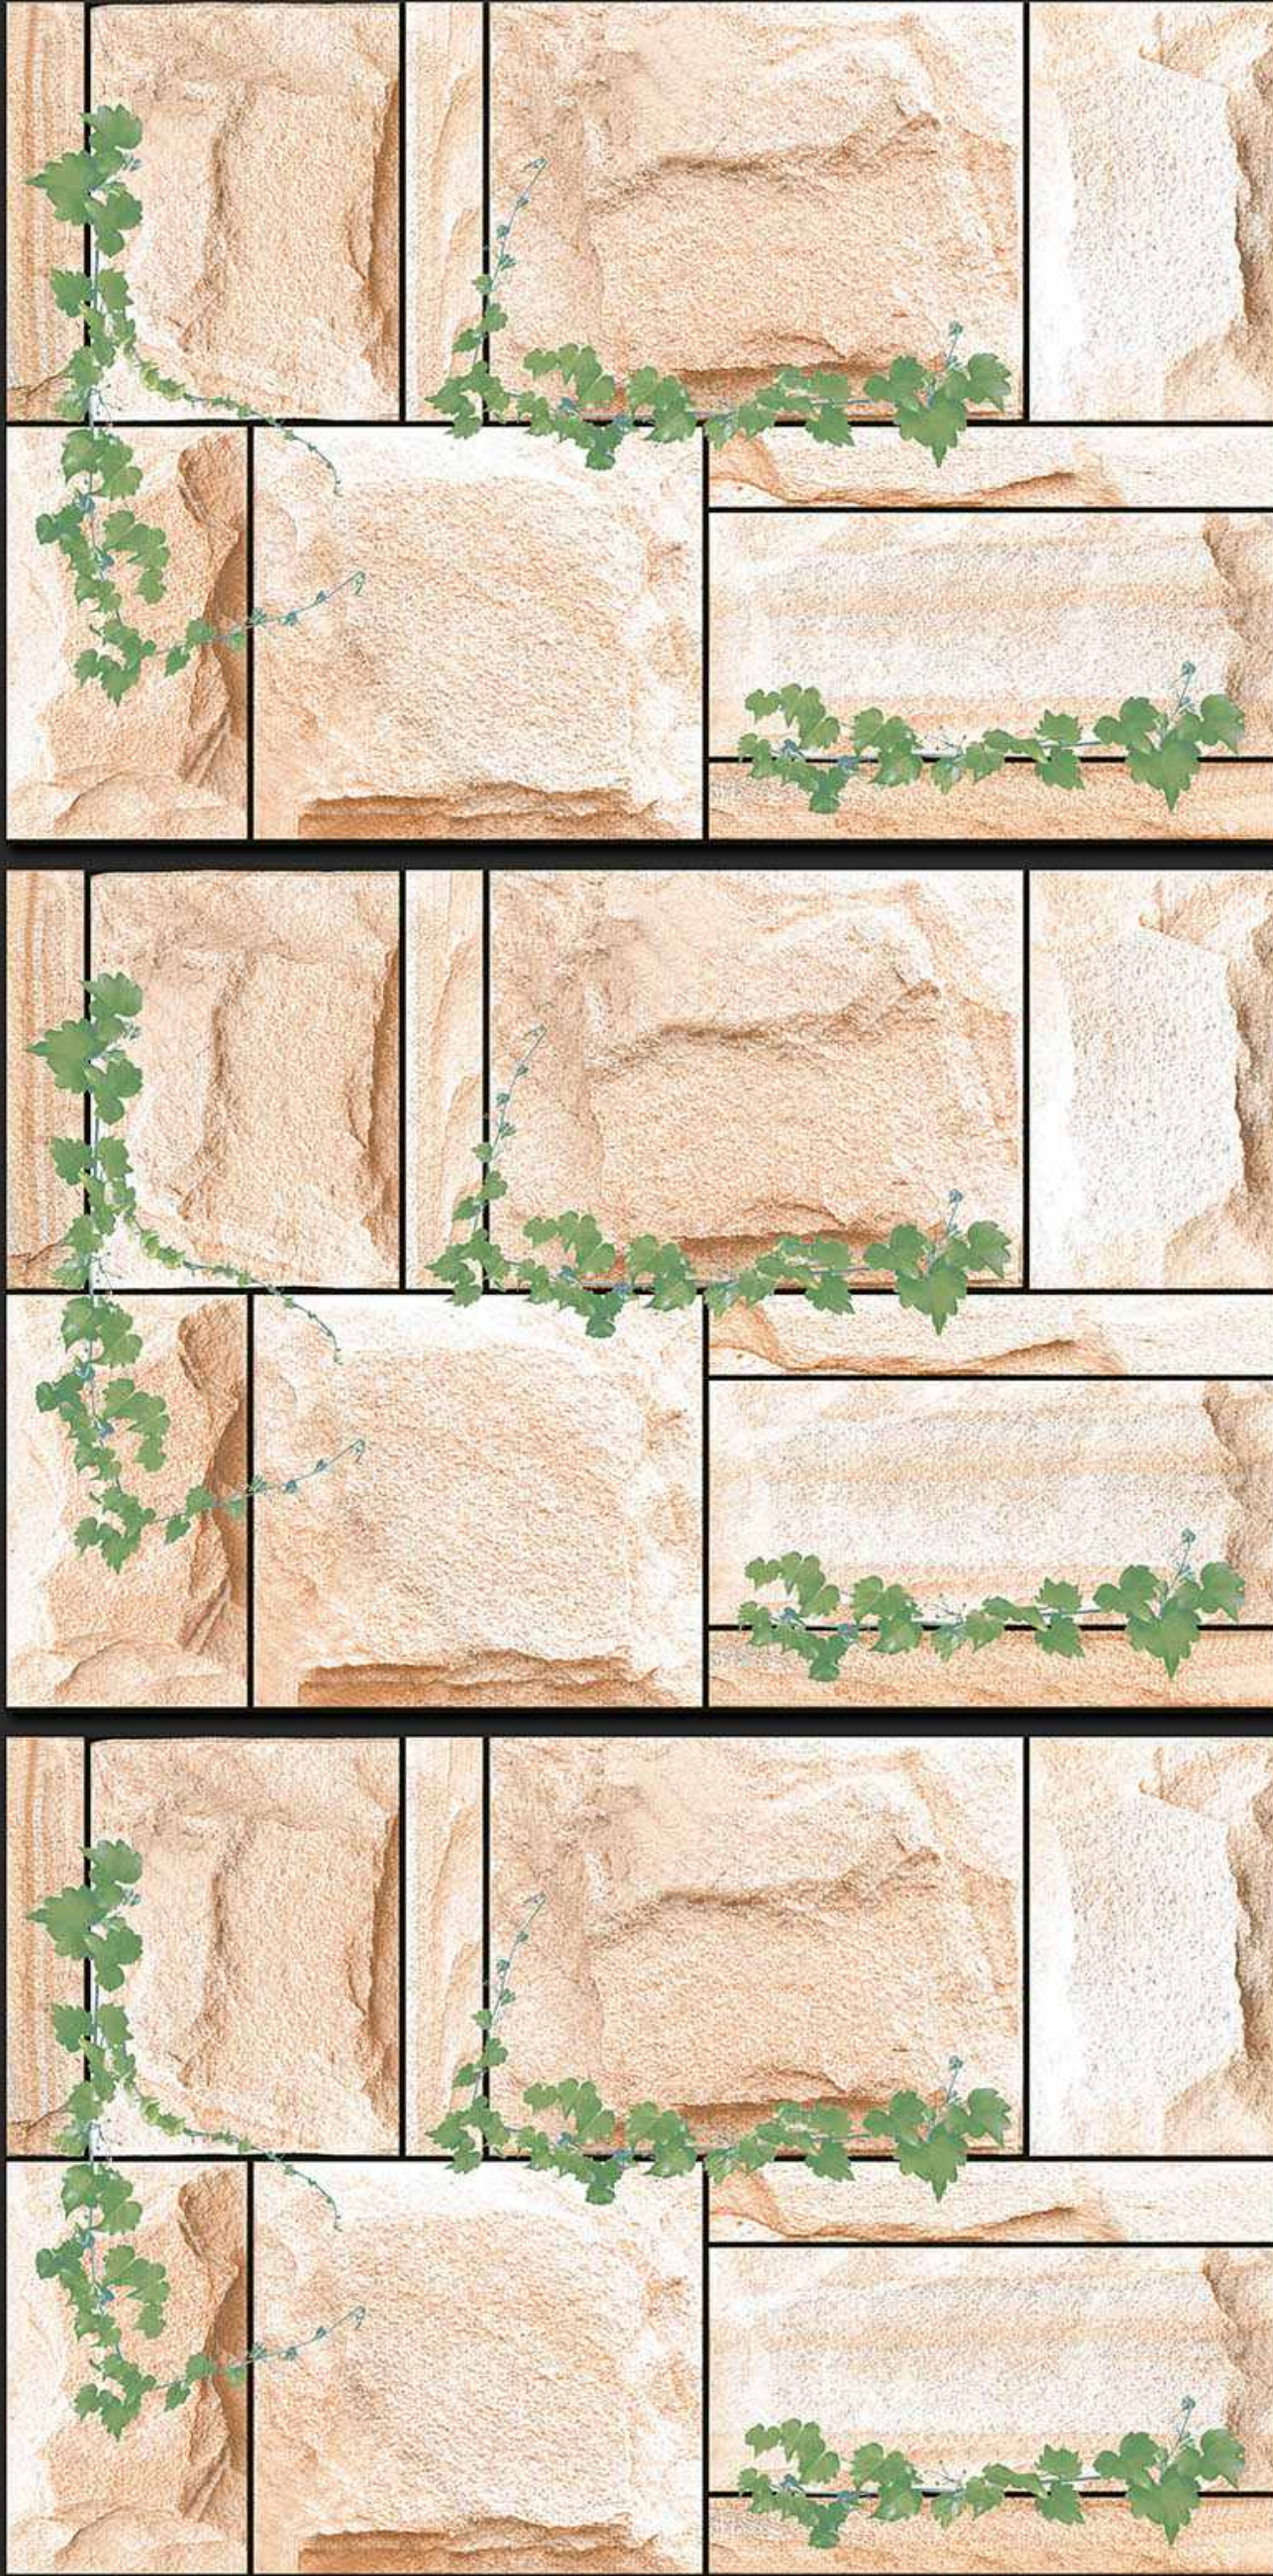

DIGITAL
WALL TILES

300x450MM GLOSSY

VERONICA
CERAMIC

334 [PLAIN]