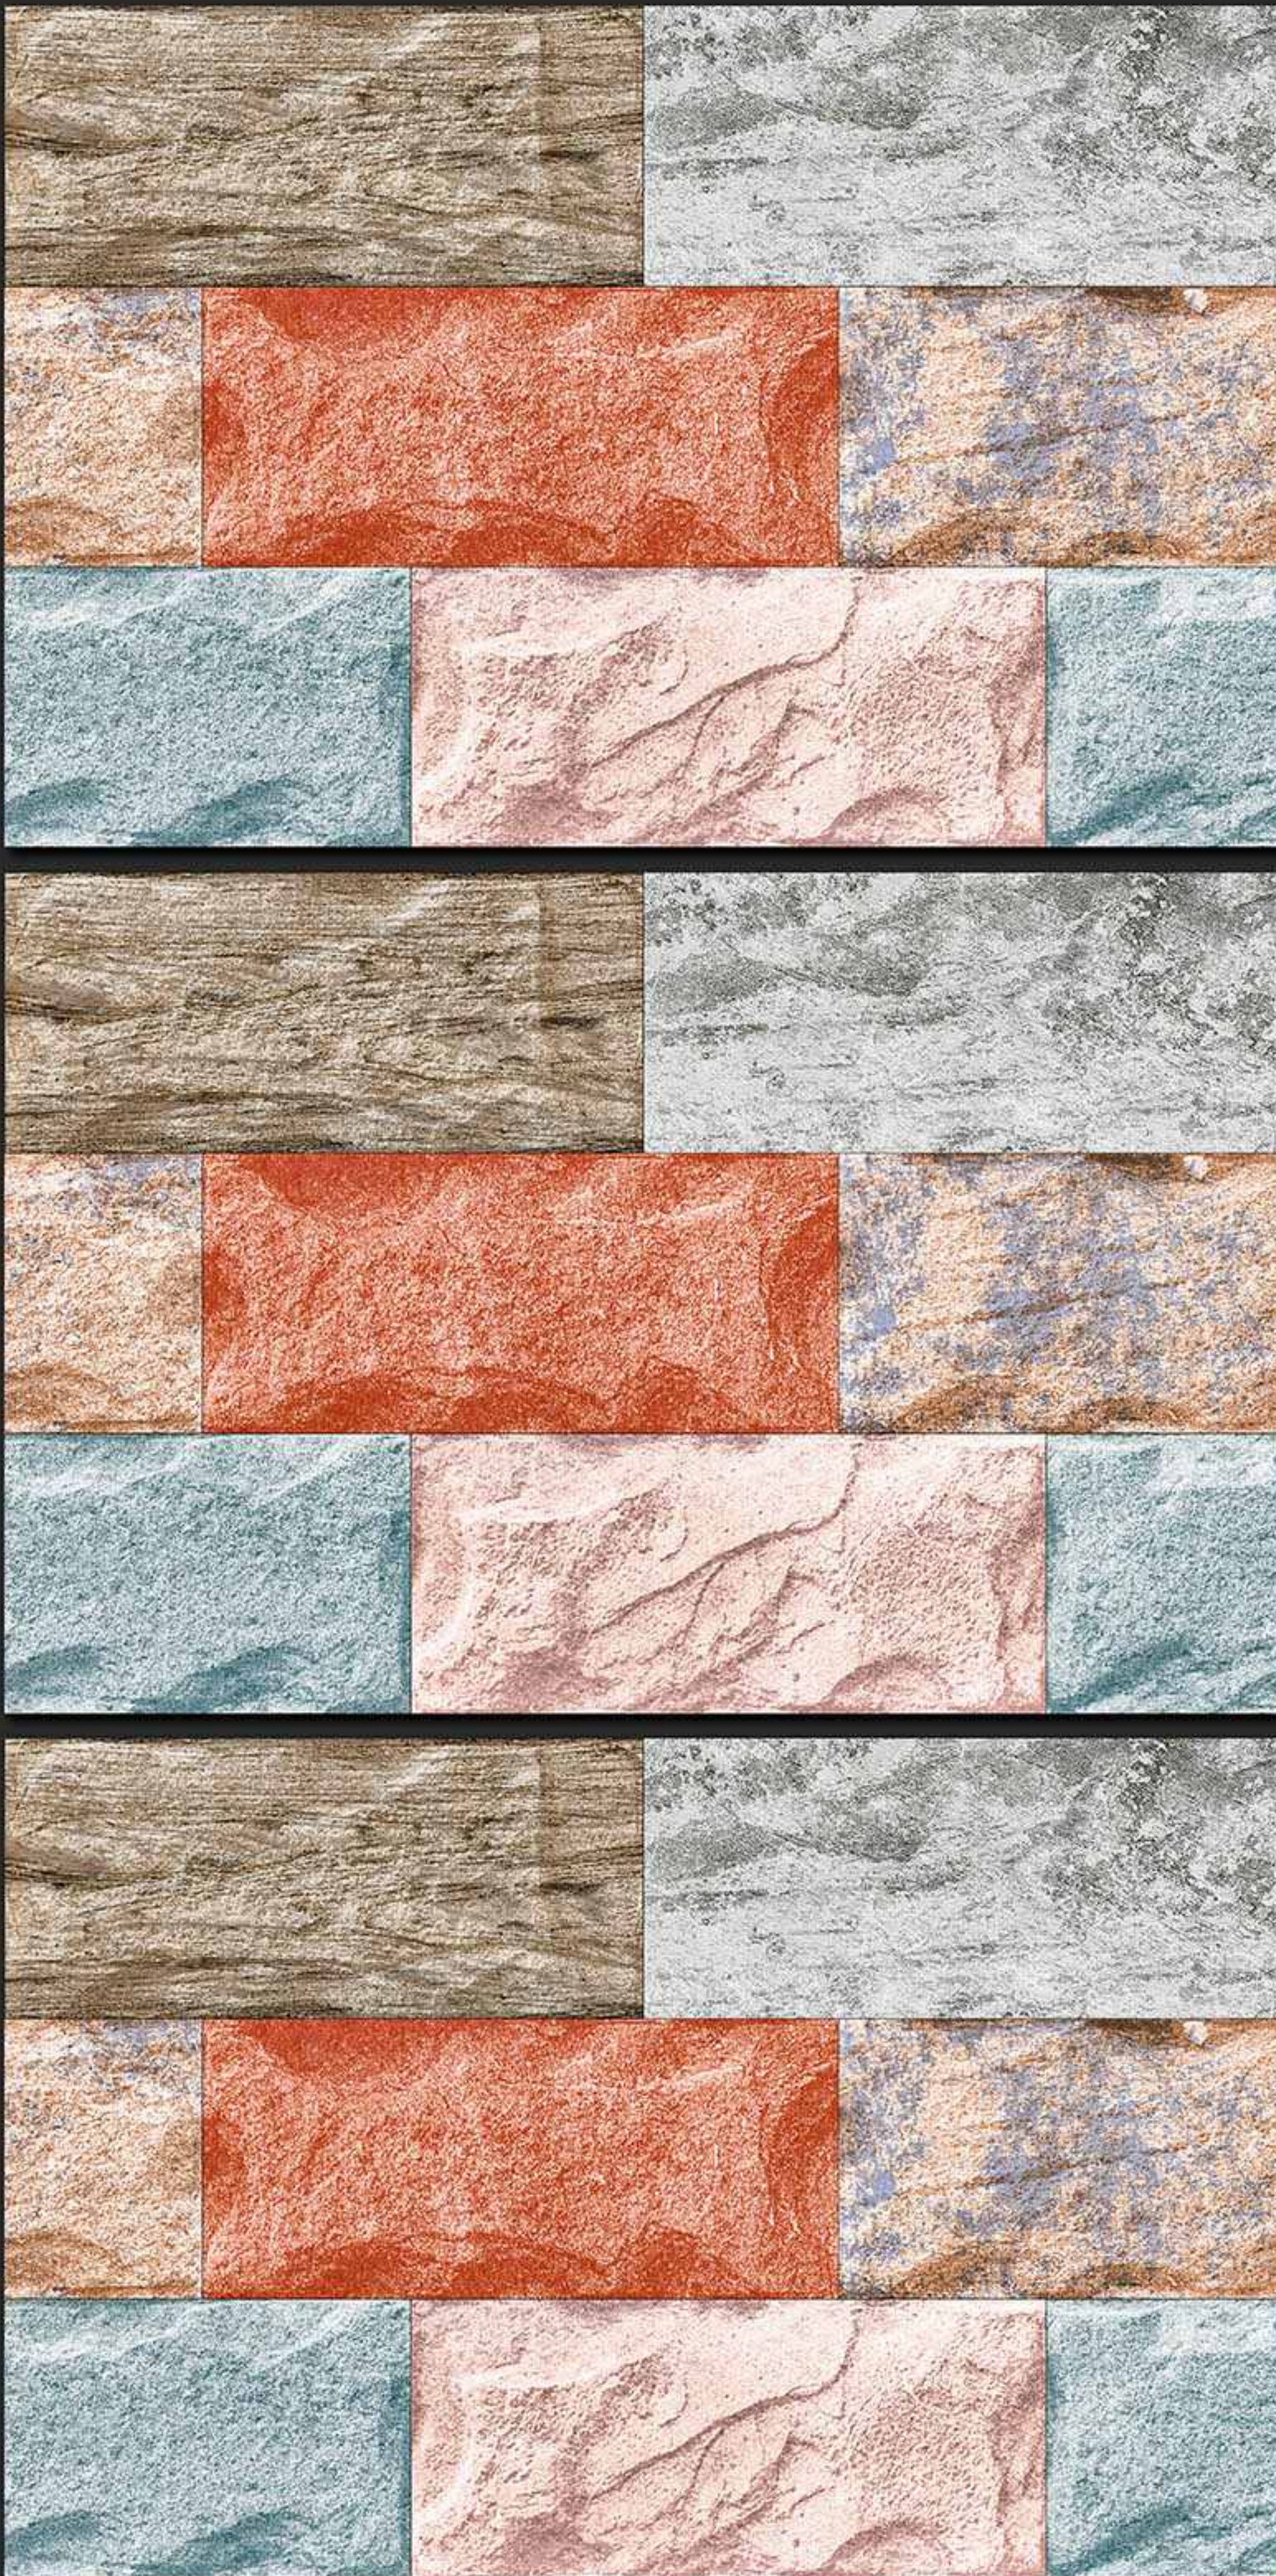

300x450MM GLOSSY

**VERONICA**  
CERAMIC

351 [PLAIN]

DIGITAL  
WALL TILES

300x450MM GLOSSY

**VERONICA**  
CERAMIC

352 [PLAIN]

DIGITAL  
WALL TILES