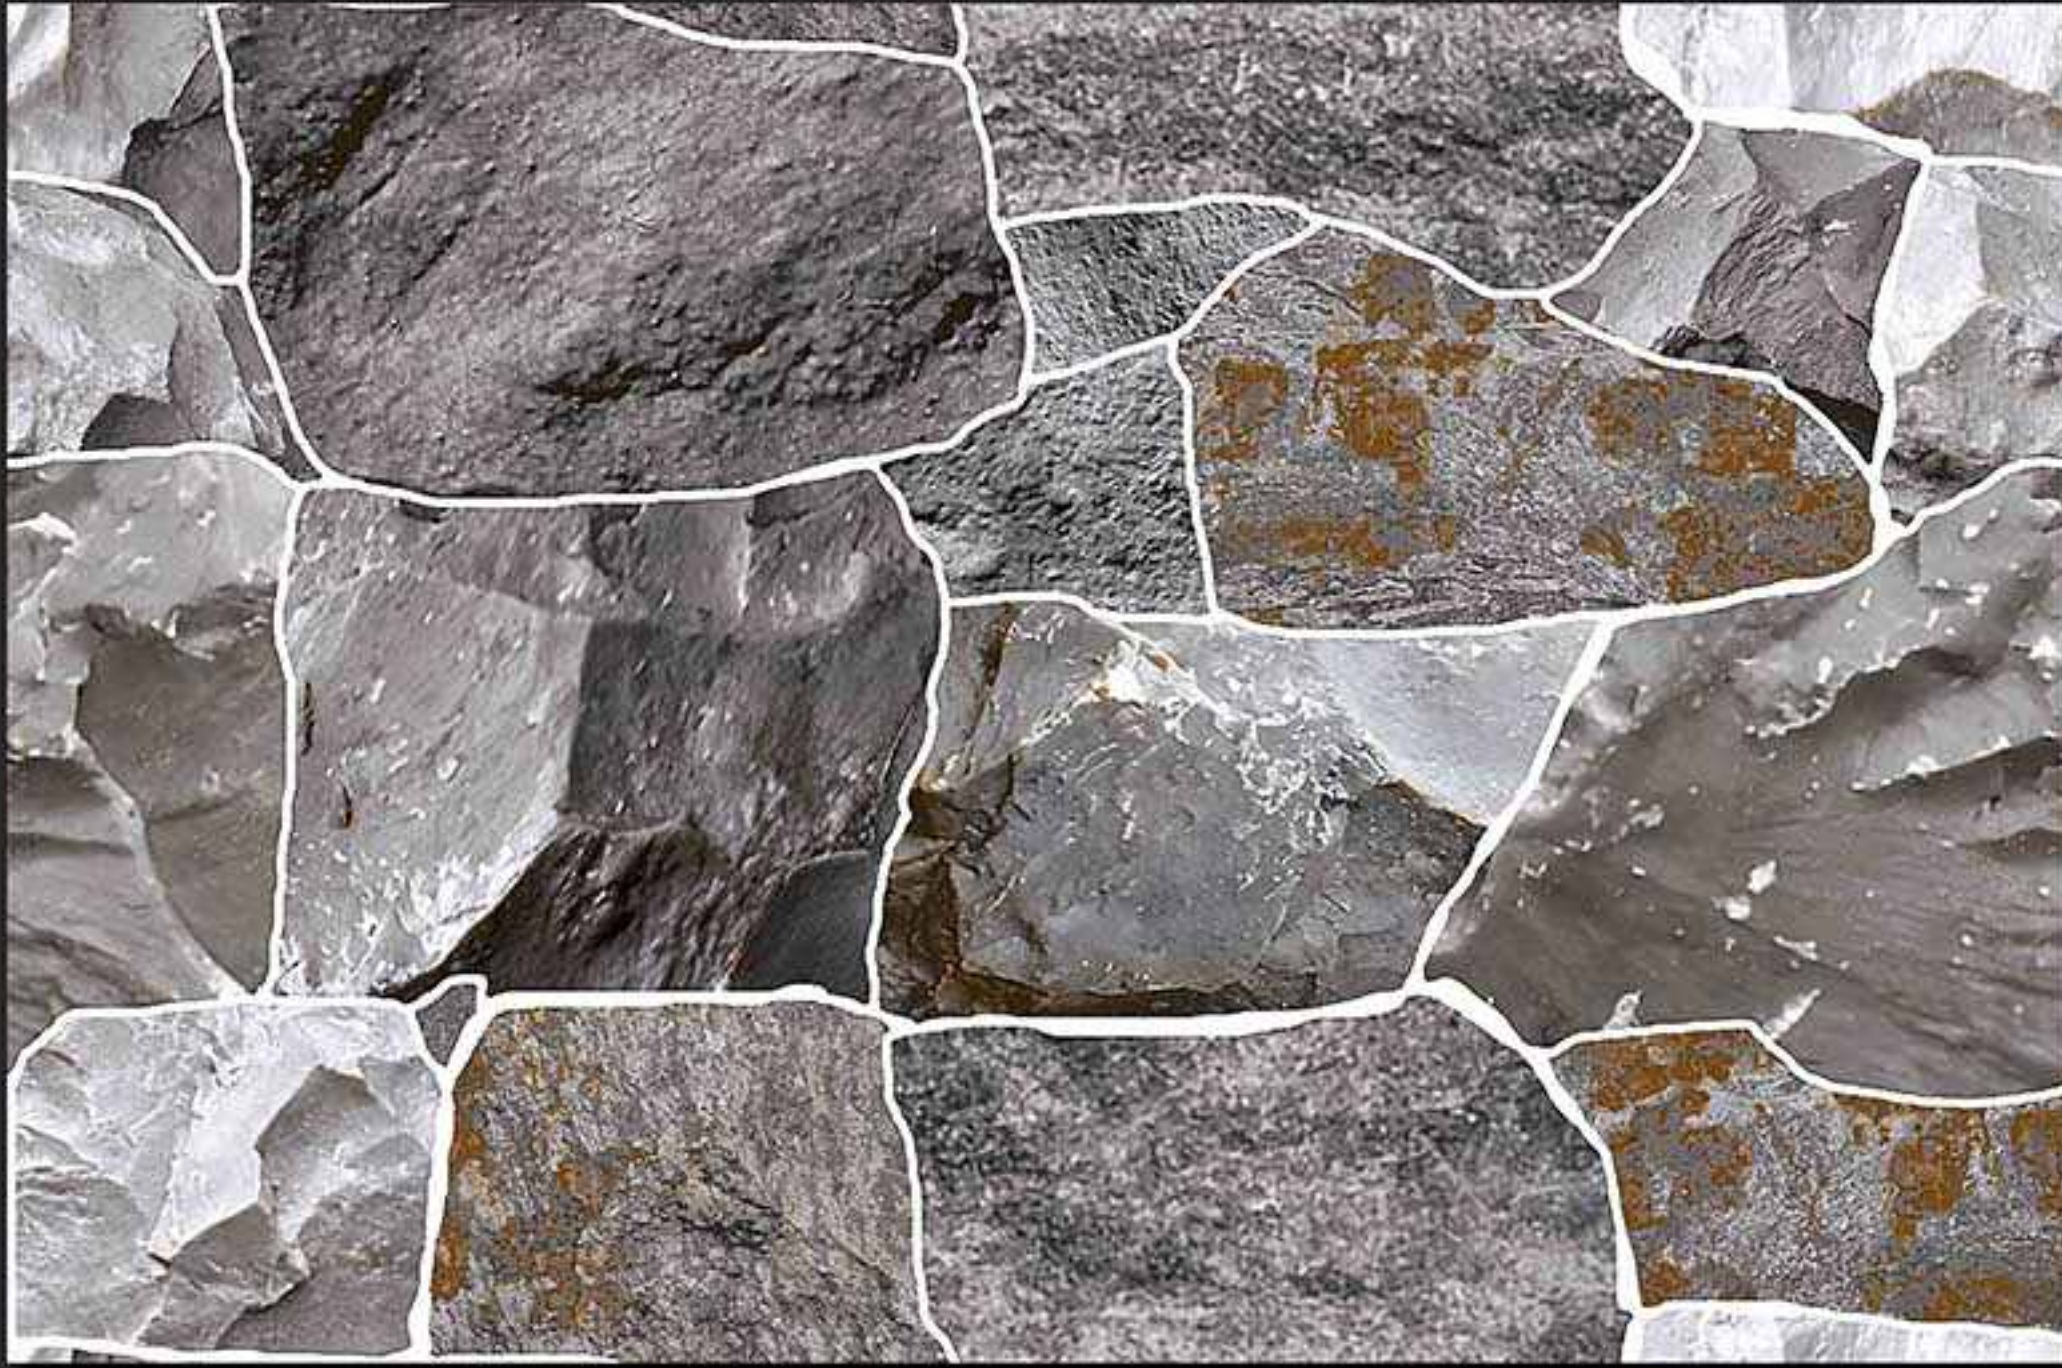

DIGITAL
WALL TILES

300x450MM GLOSSY

VERONICA
CERAMIC

324 [PLAIN]