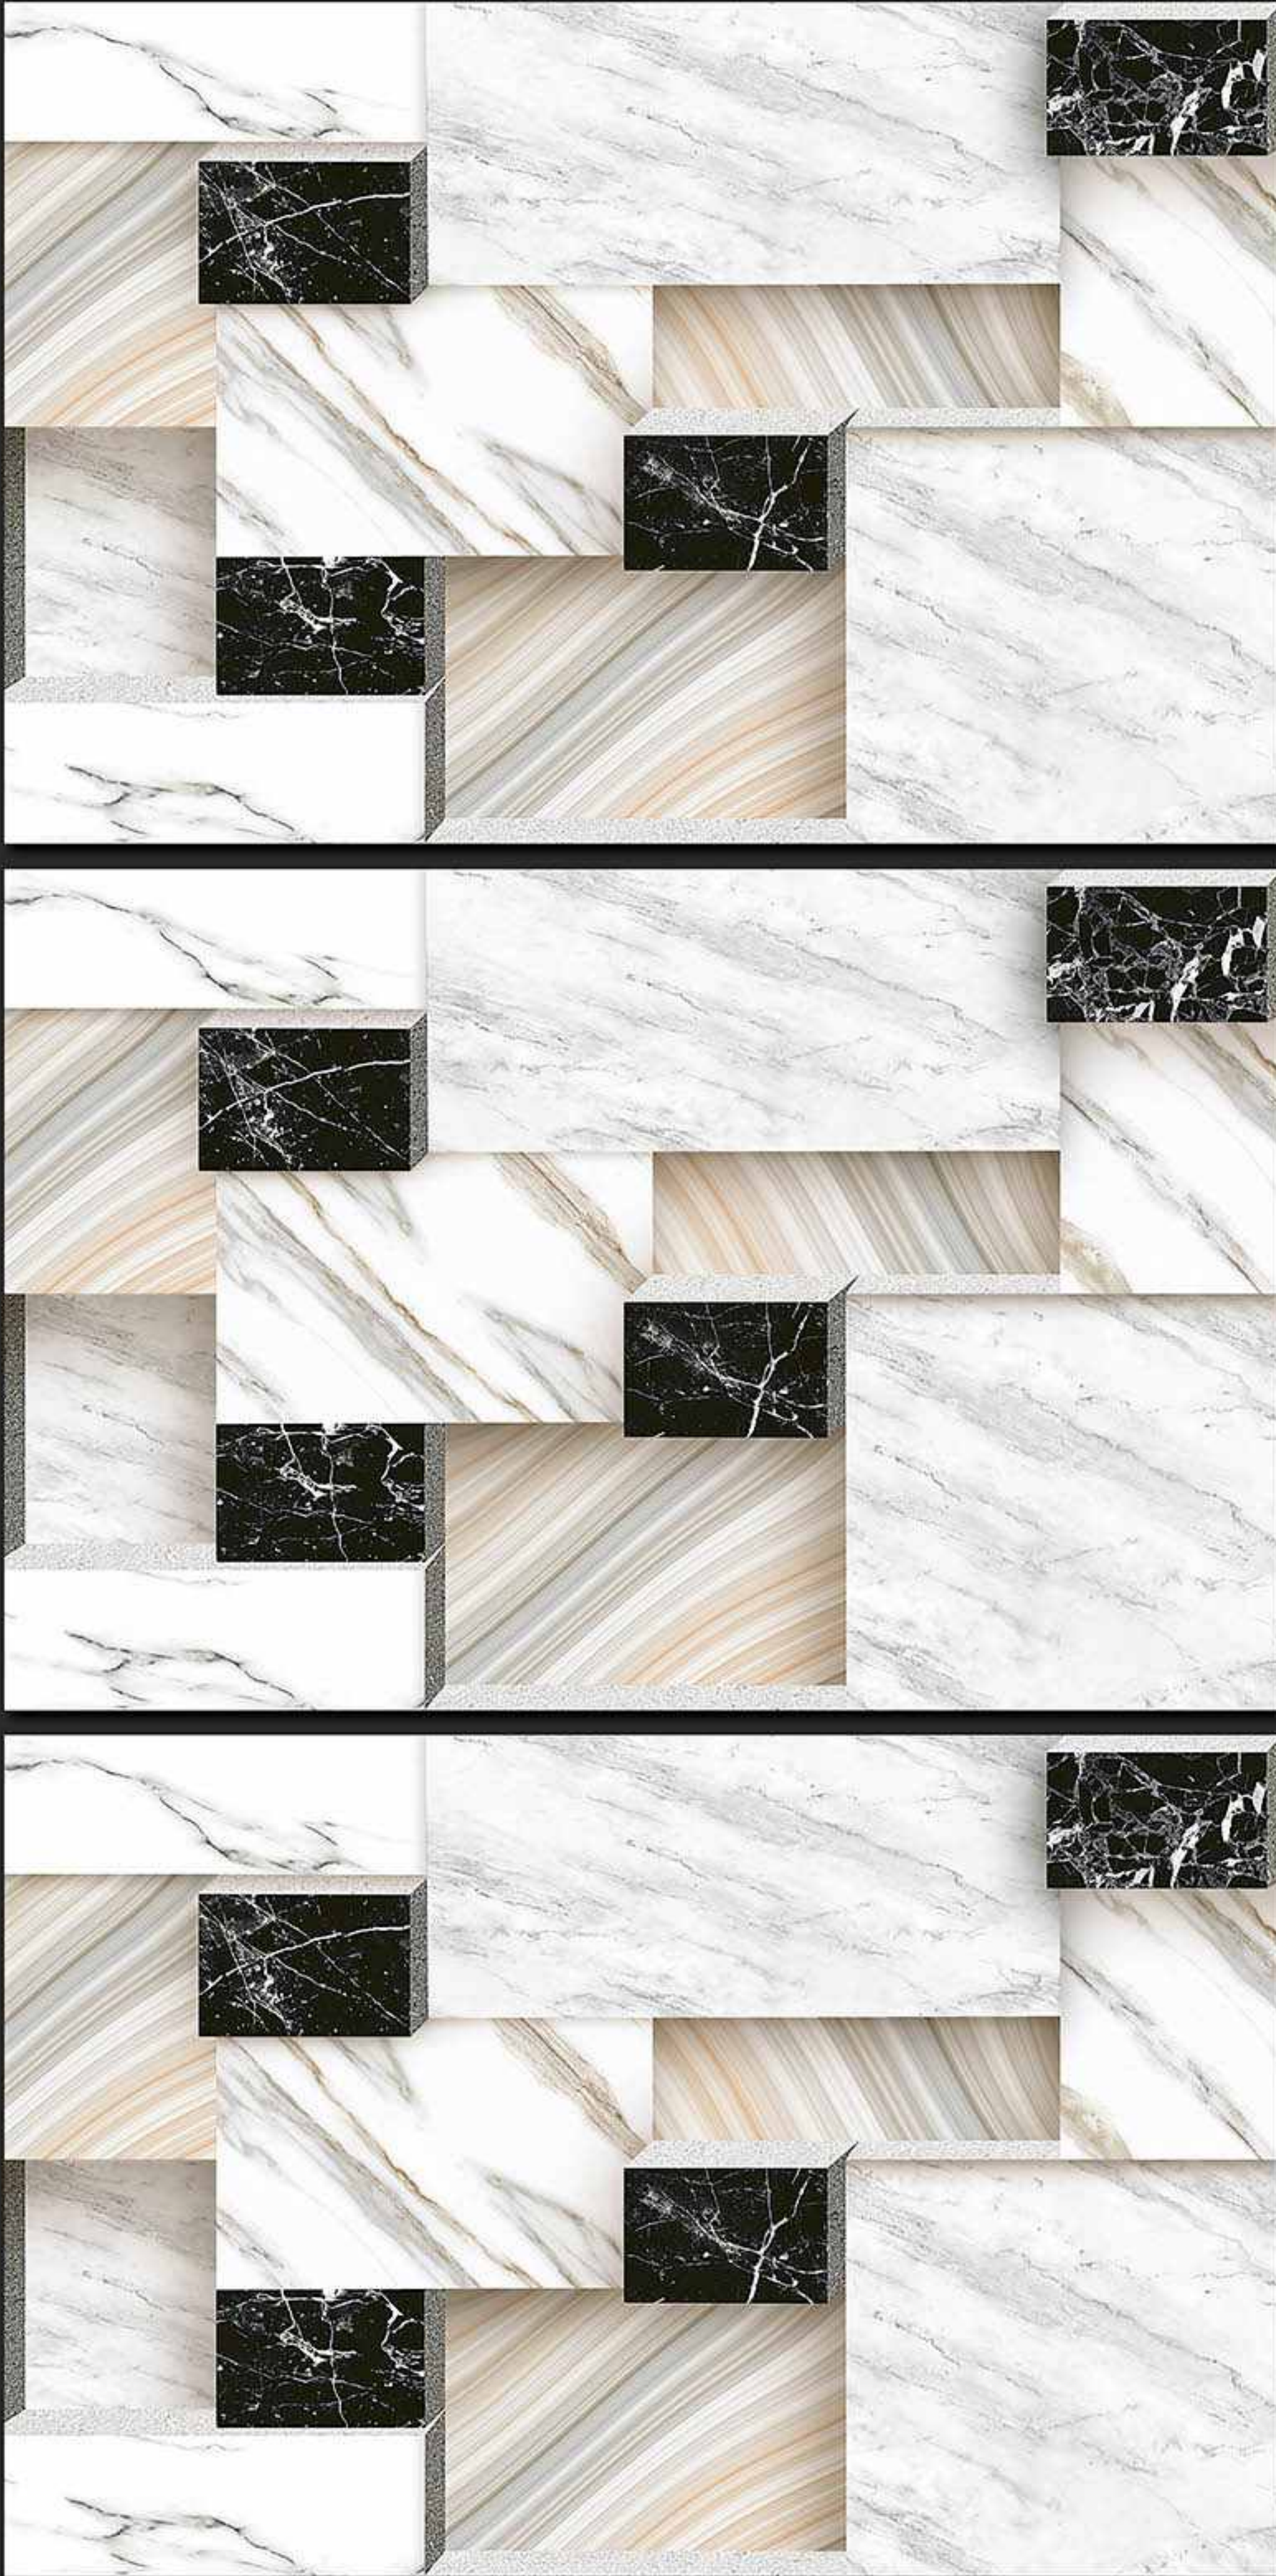

254 [PLAIN]

DIGITAL  
WALL TILES

300x450MM GLOSSY

**VERONICA**  
CERAMIC

274 [PLAIN]

DIGITAL  
WALL TILES

300x450MM GLOSSY

**VERONICA**  
CERAMIC