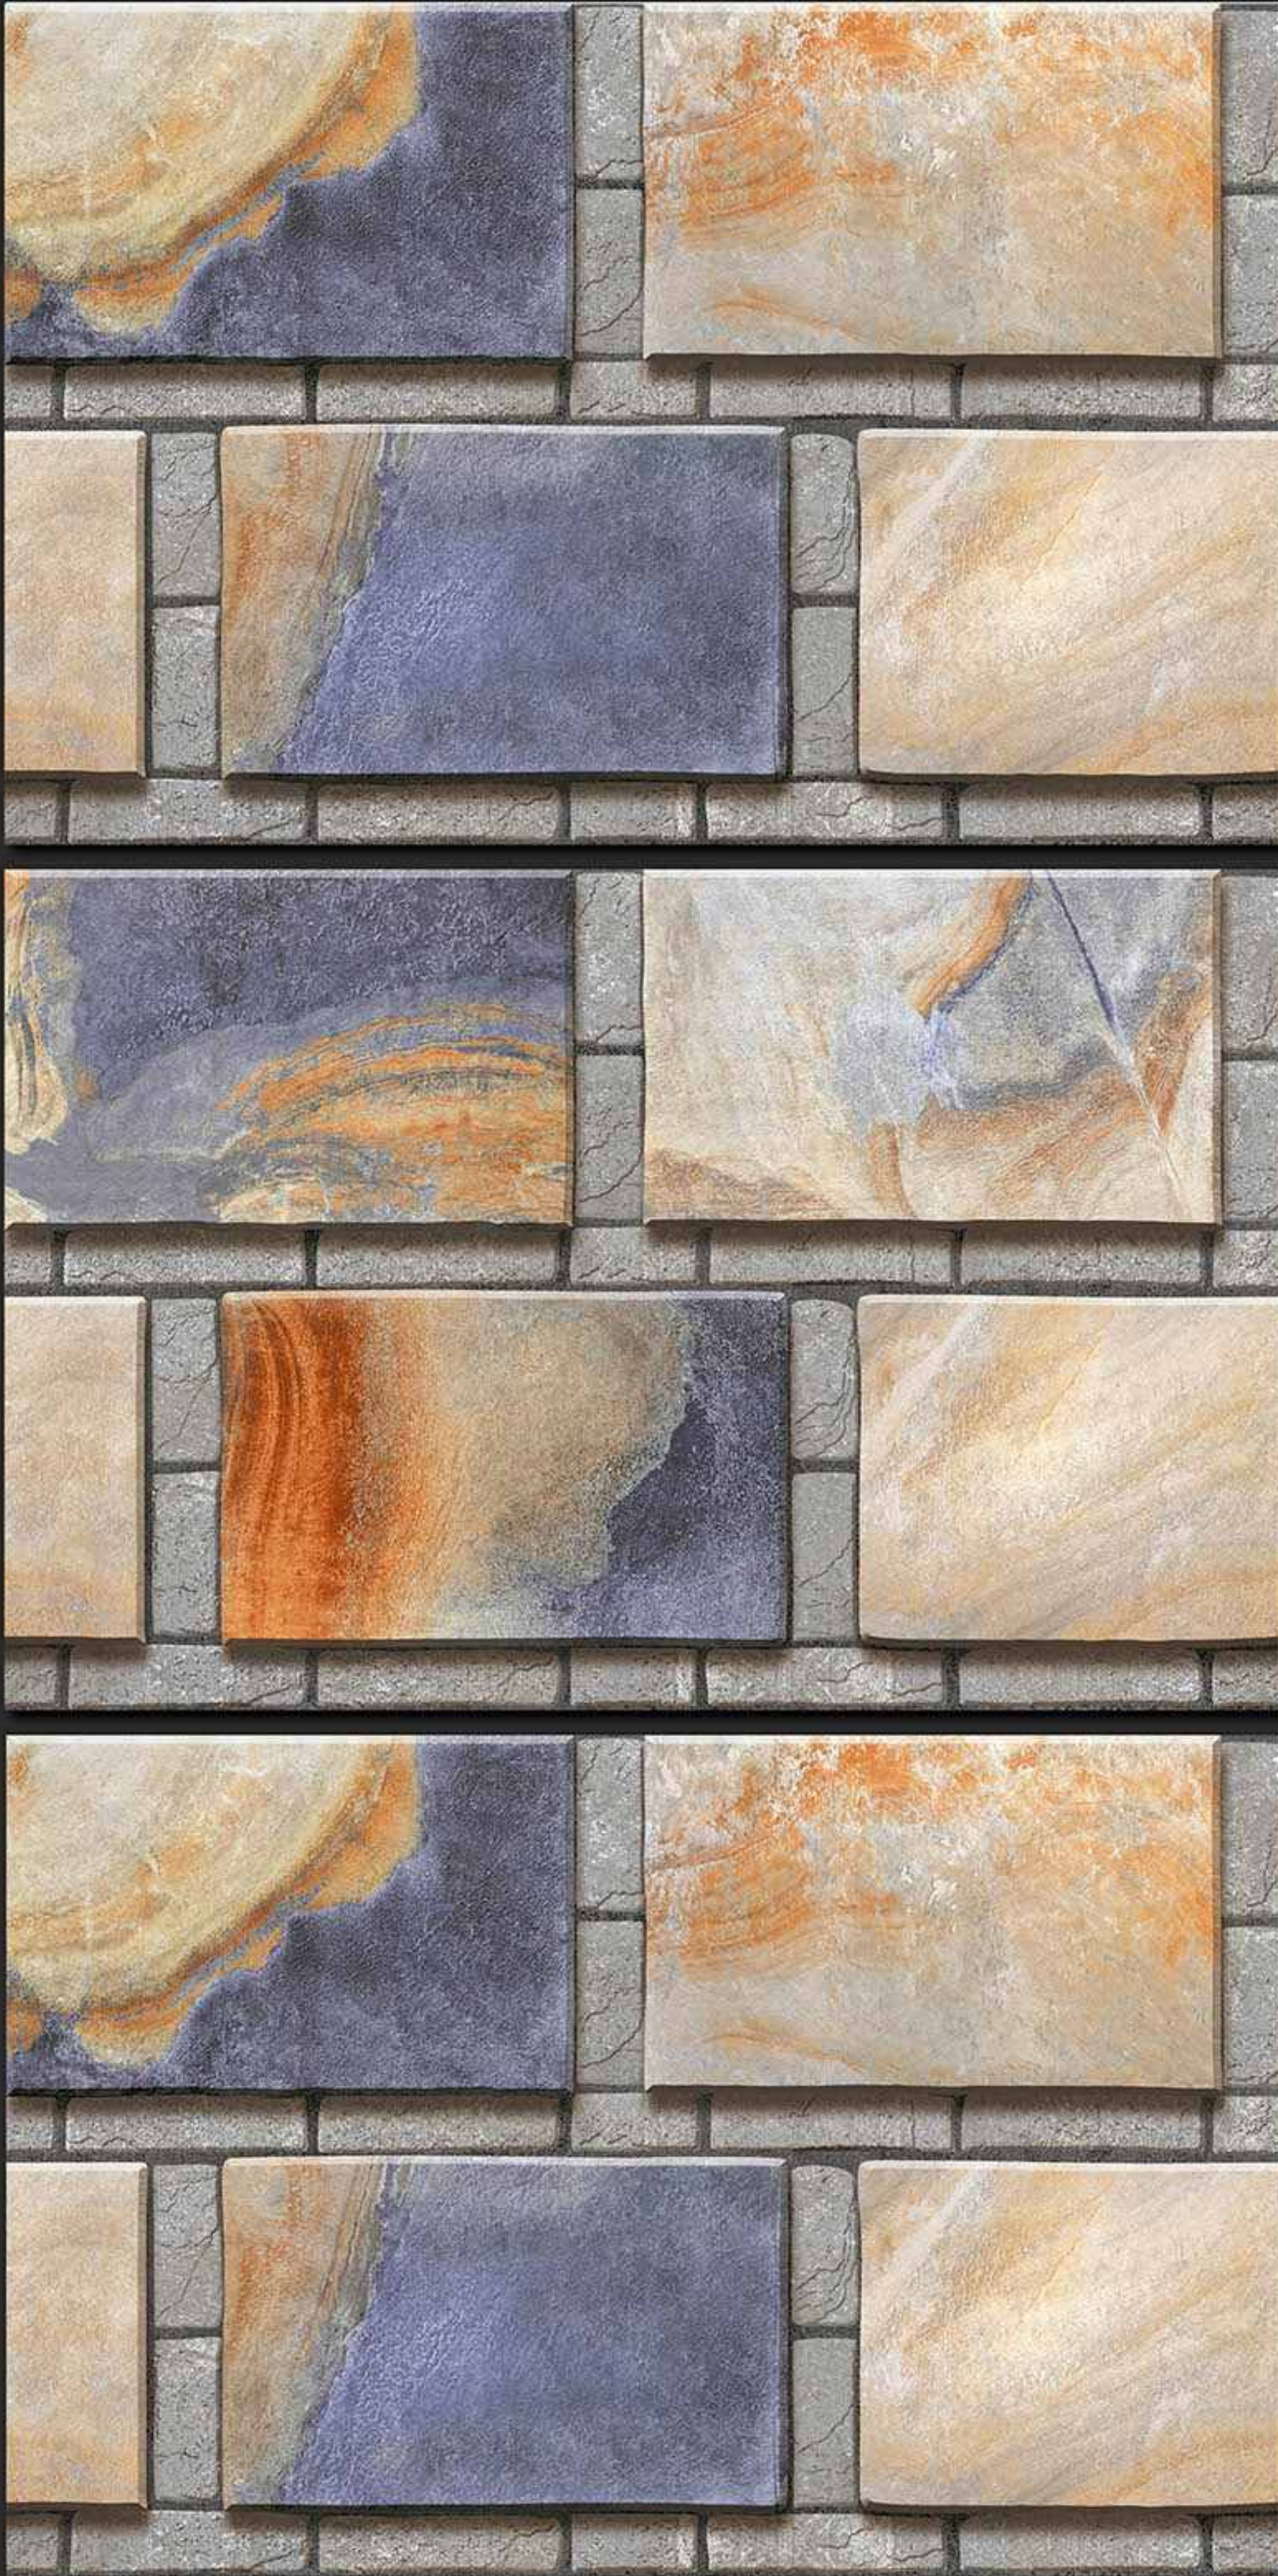

DIGITAL
WALL TILES

300x450MM GLOSSY

VERONICA
CERAMIC

235 [PLAIN]

RANDOM