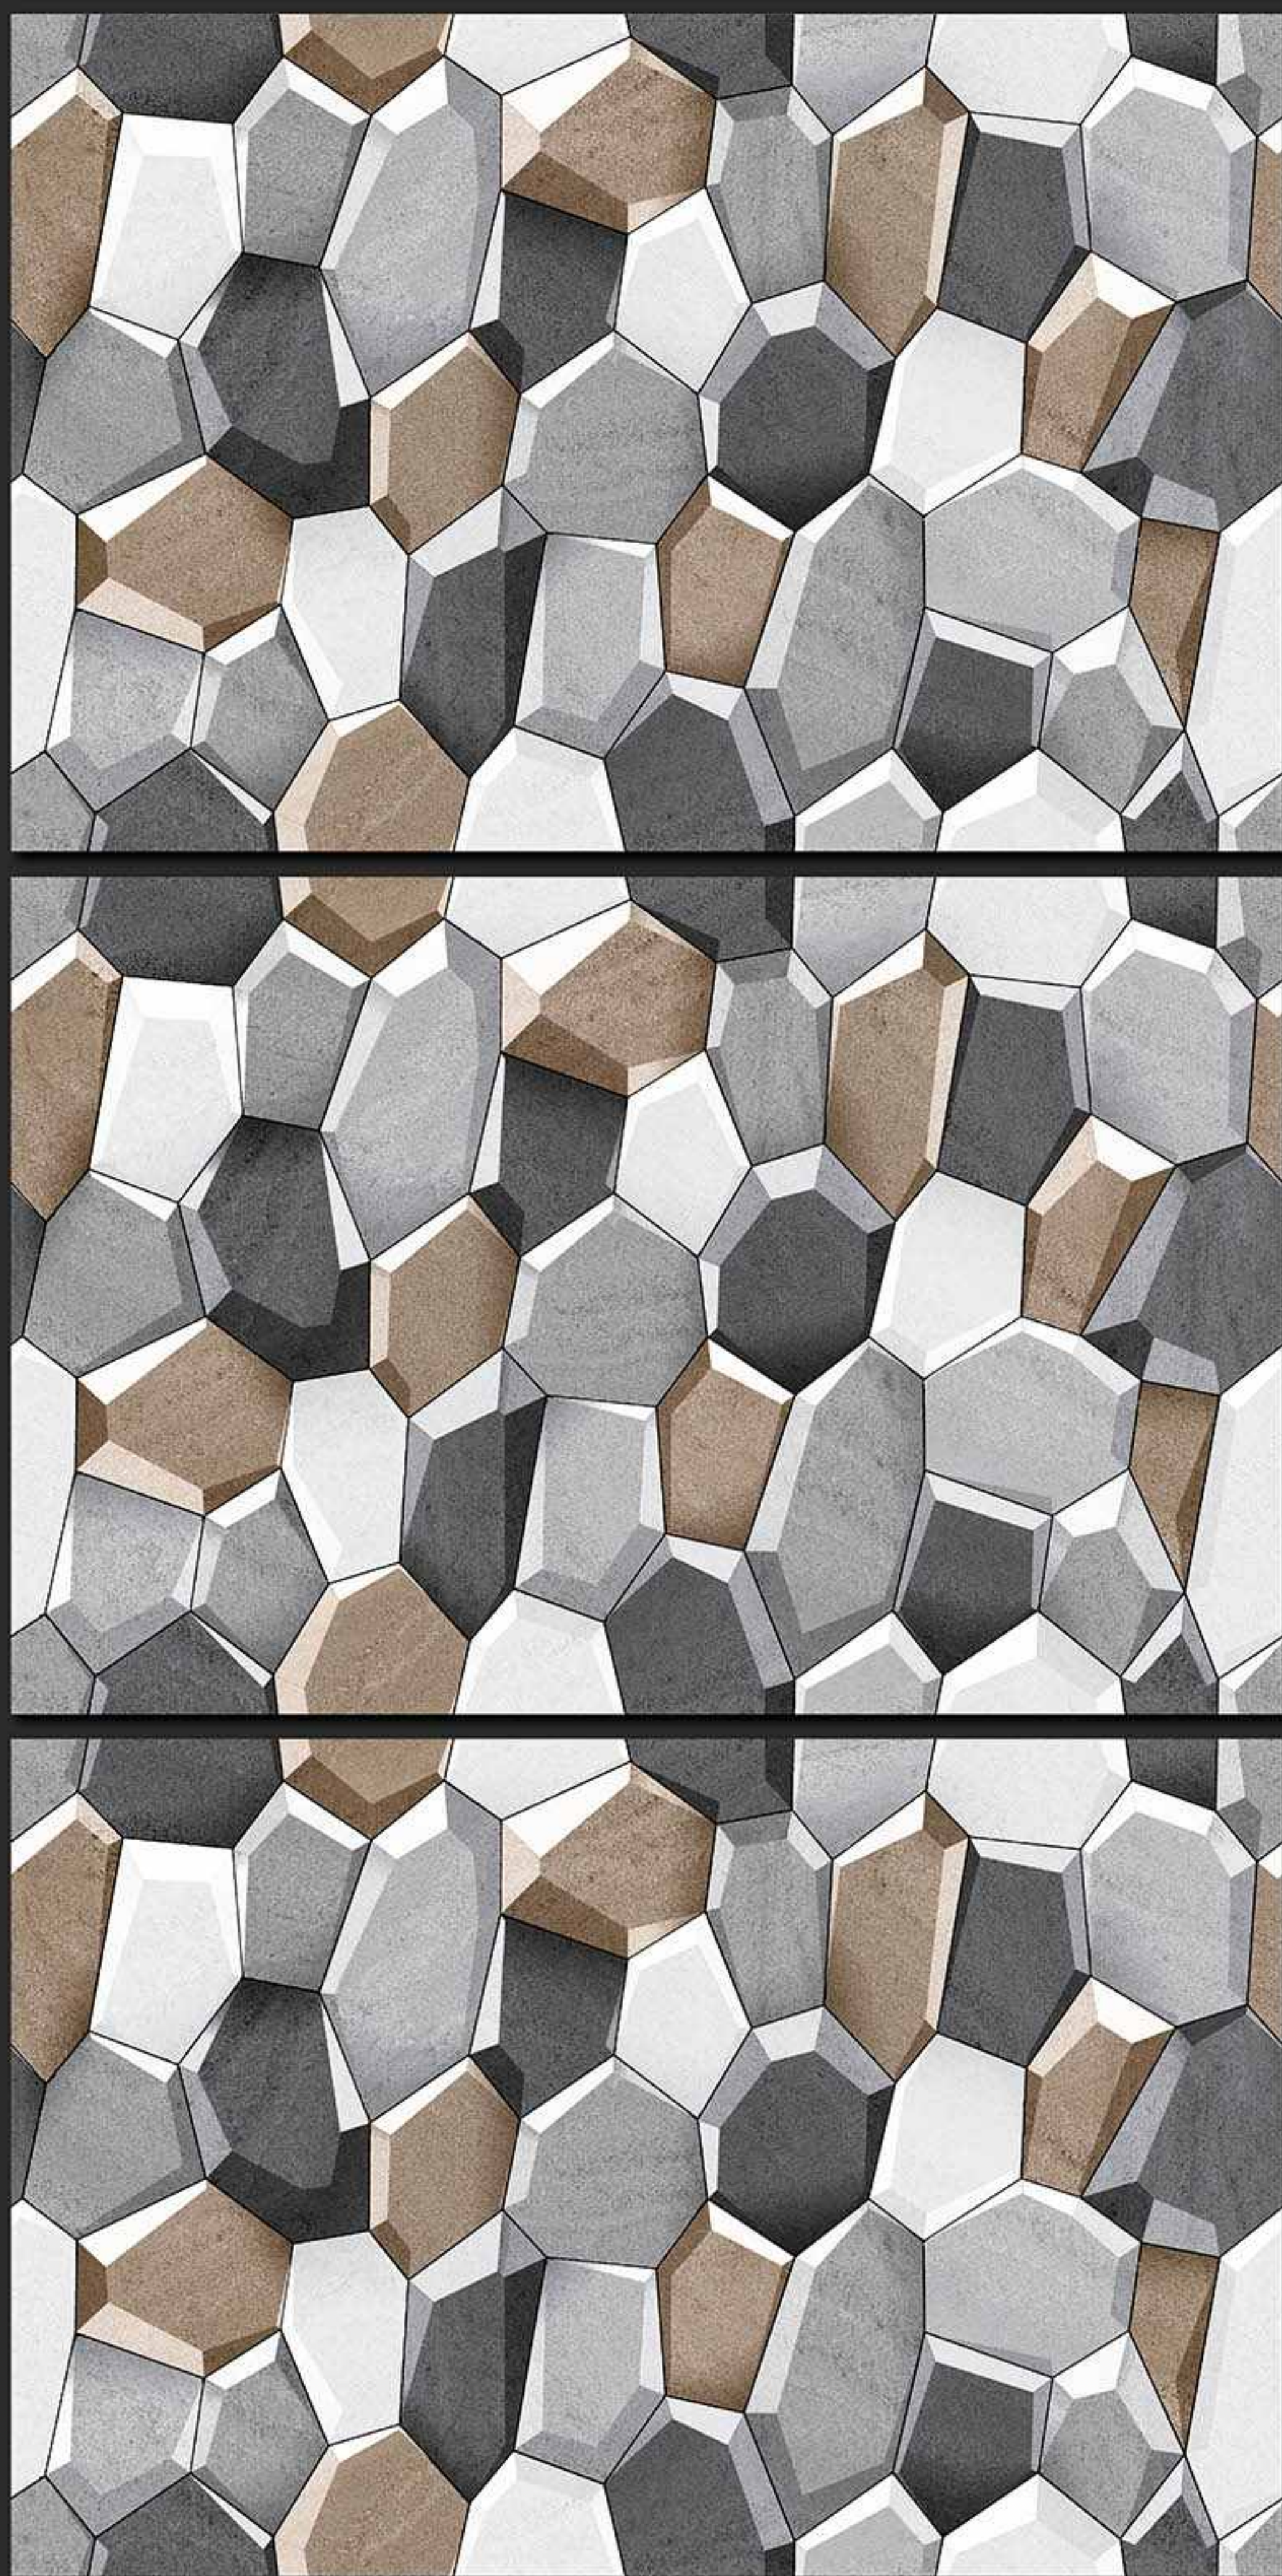

281 [PLAIN]

DIGITAL  
WALL TILES

300x450MM GLOSSY

**VERONICA**  
CERAMIC

282 [PLAIN]

DIGITAL  
WALL TILES

300x450MM GLOSSY

**VERONICA**  
CERAMIC