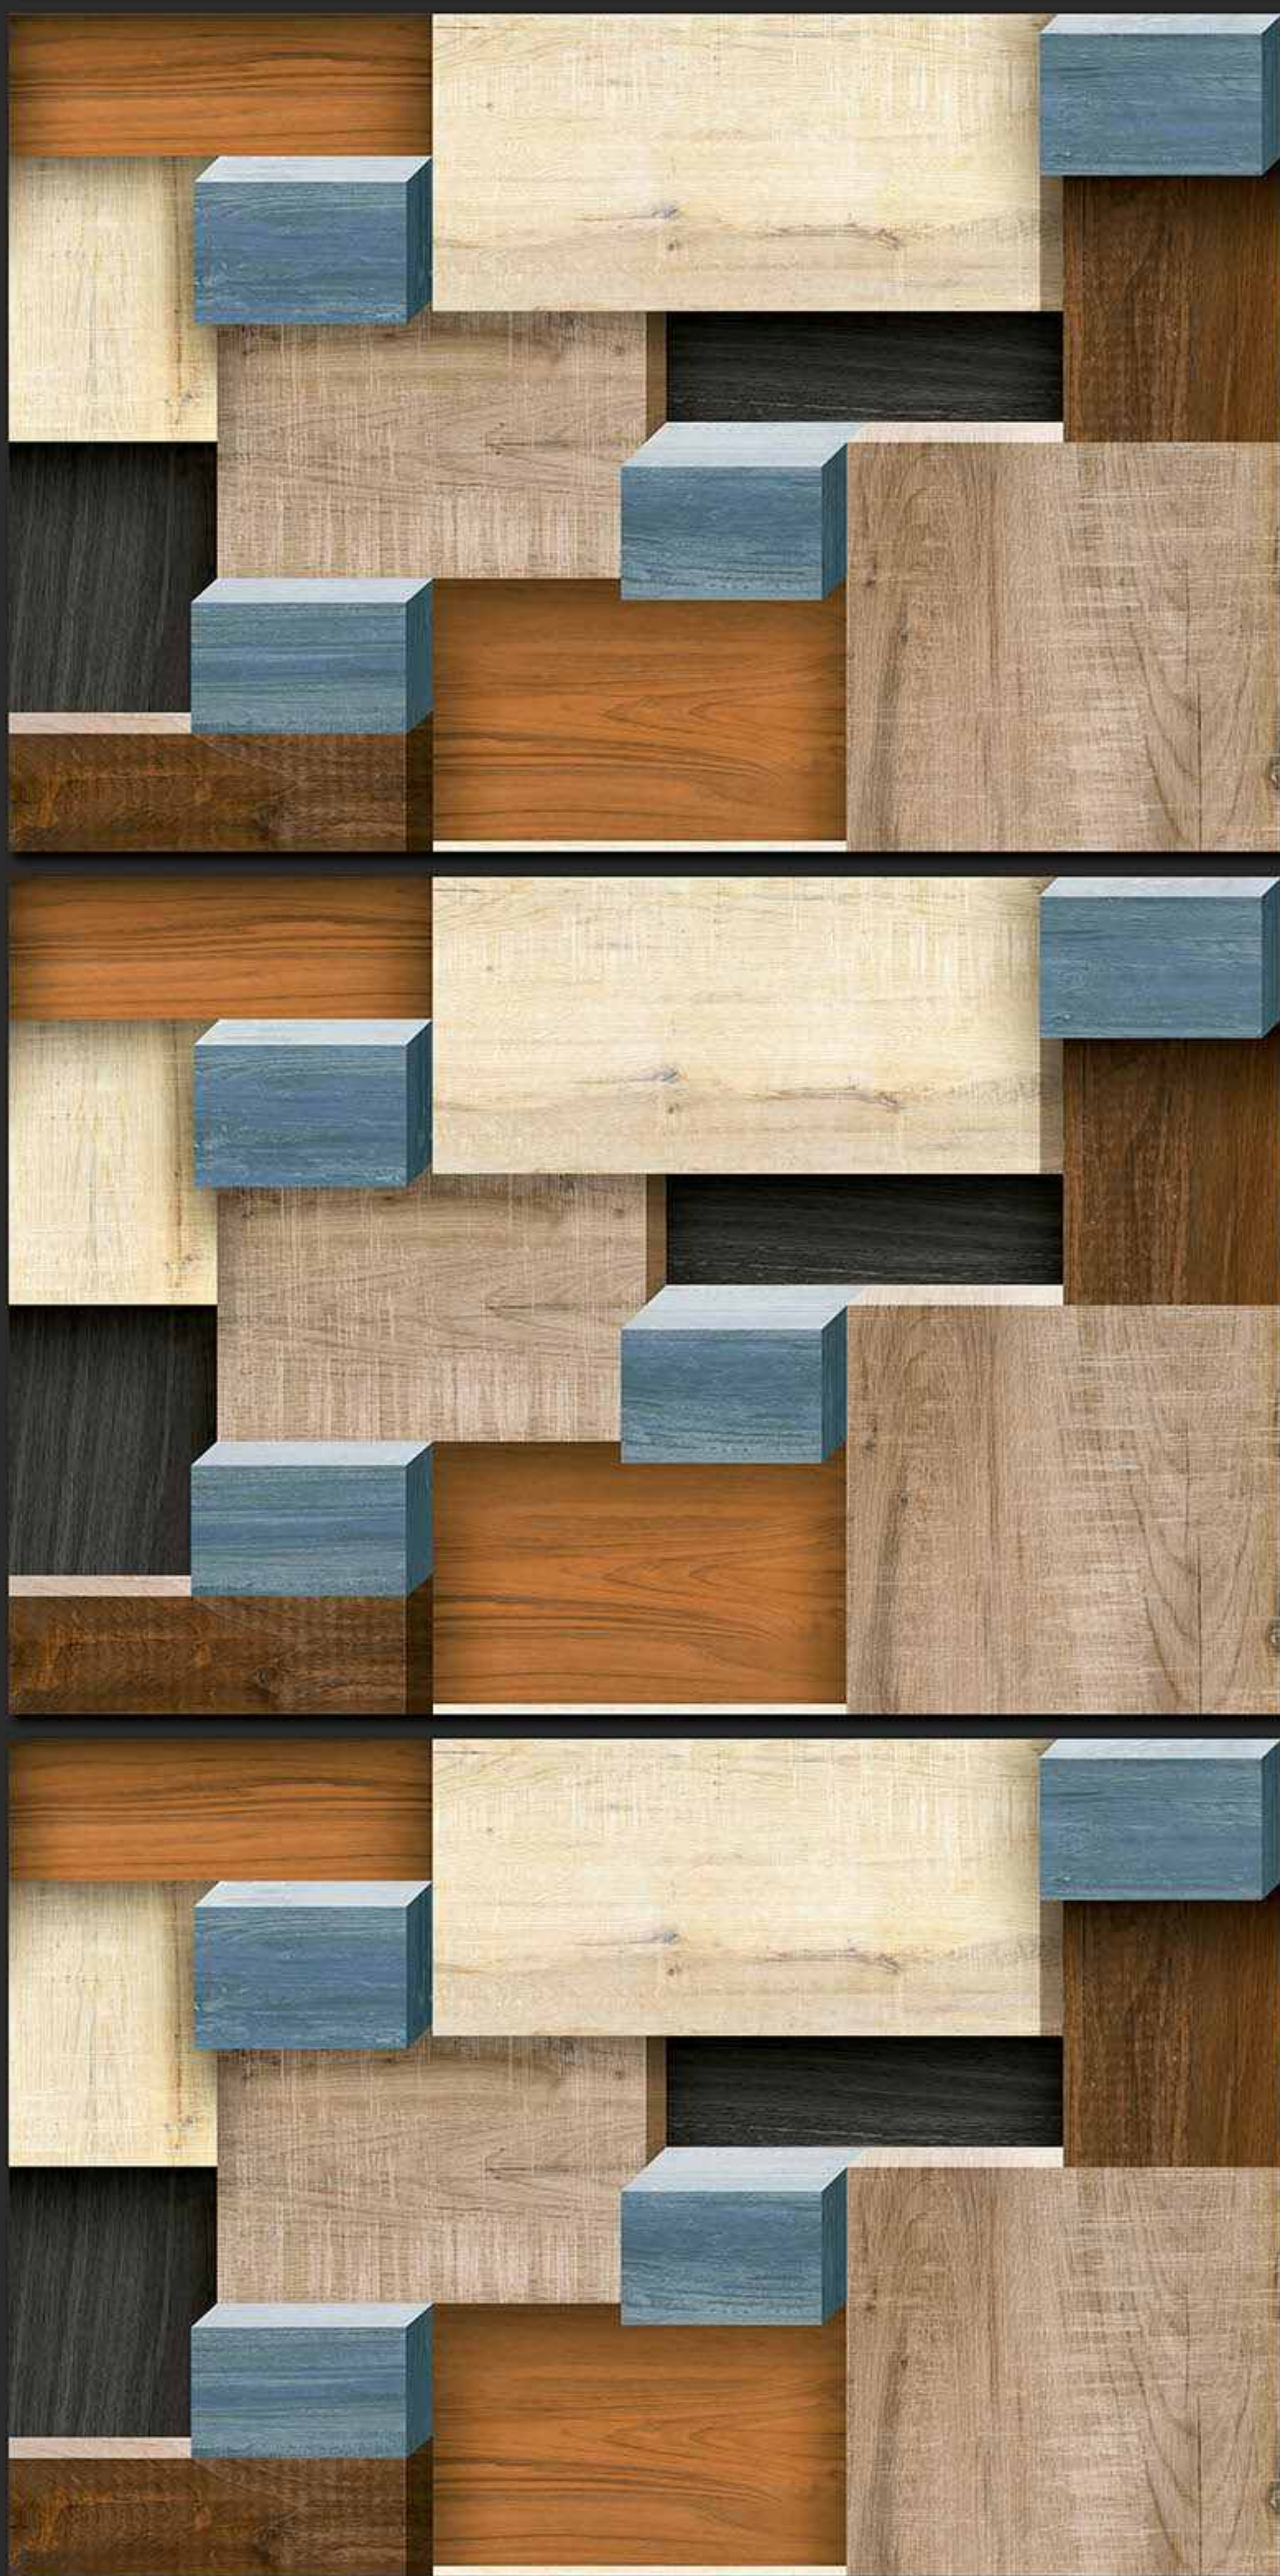

197 [PLAIN]

DIGITAL  
WALL TILES

300x450MM GLOSSY

**VERONICA**  
CERAMIC

198 [PLAIN]

DIGITAL  
WALL TILES

300x450MM GLOSSY

**VERONICA**  
CERAMIC