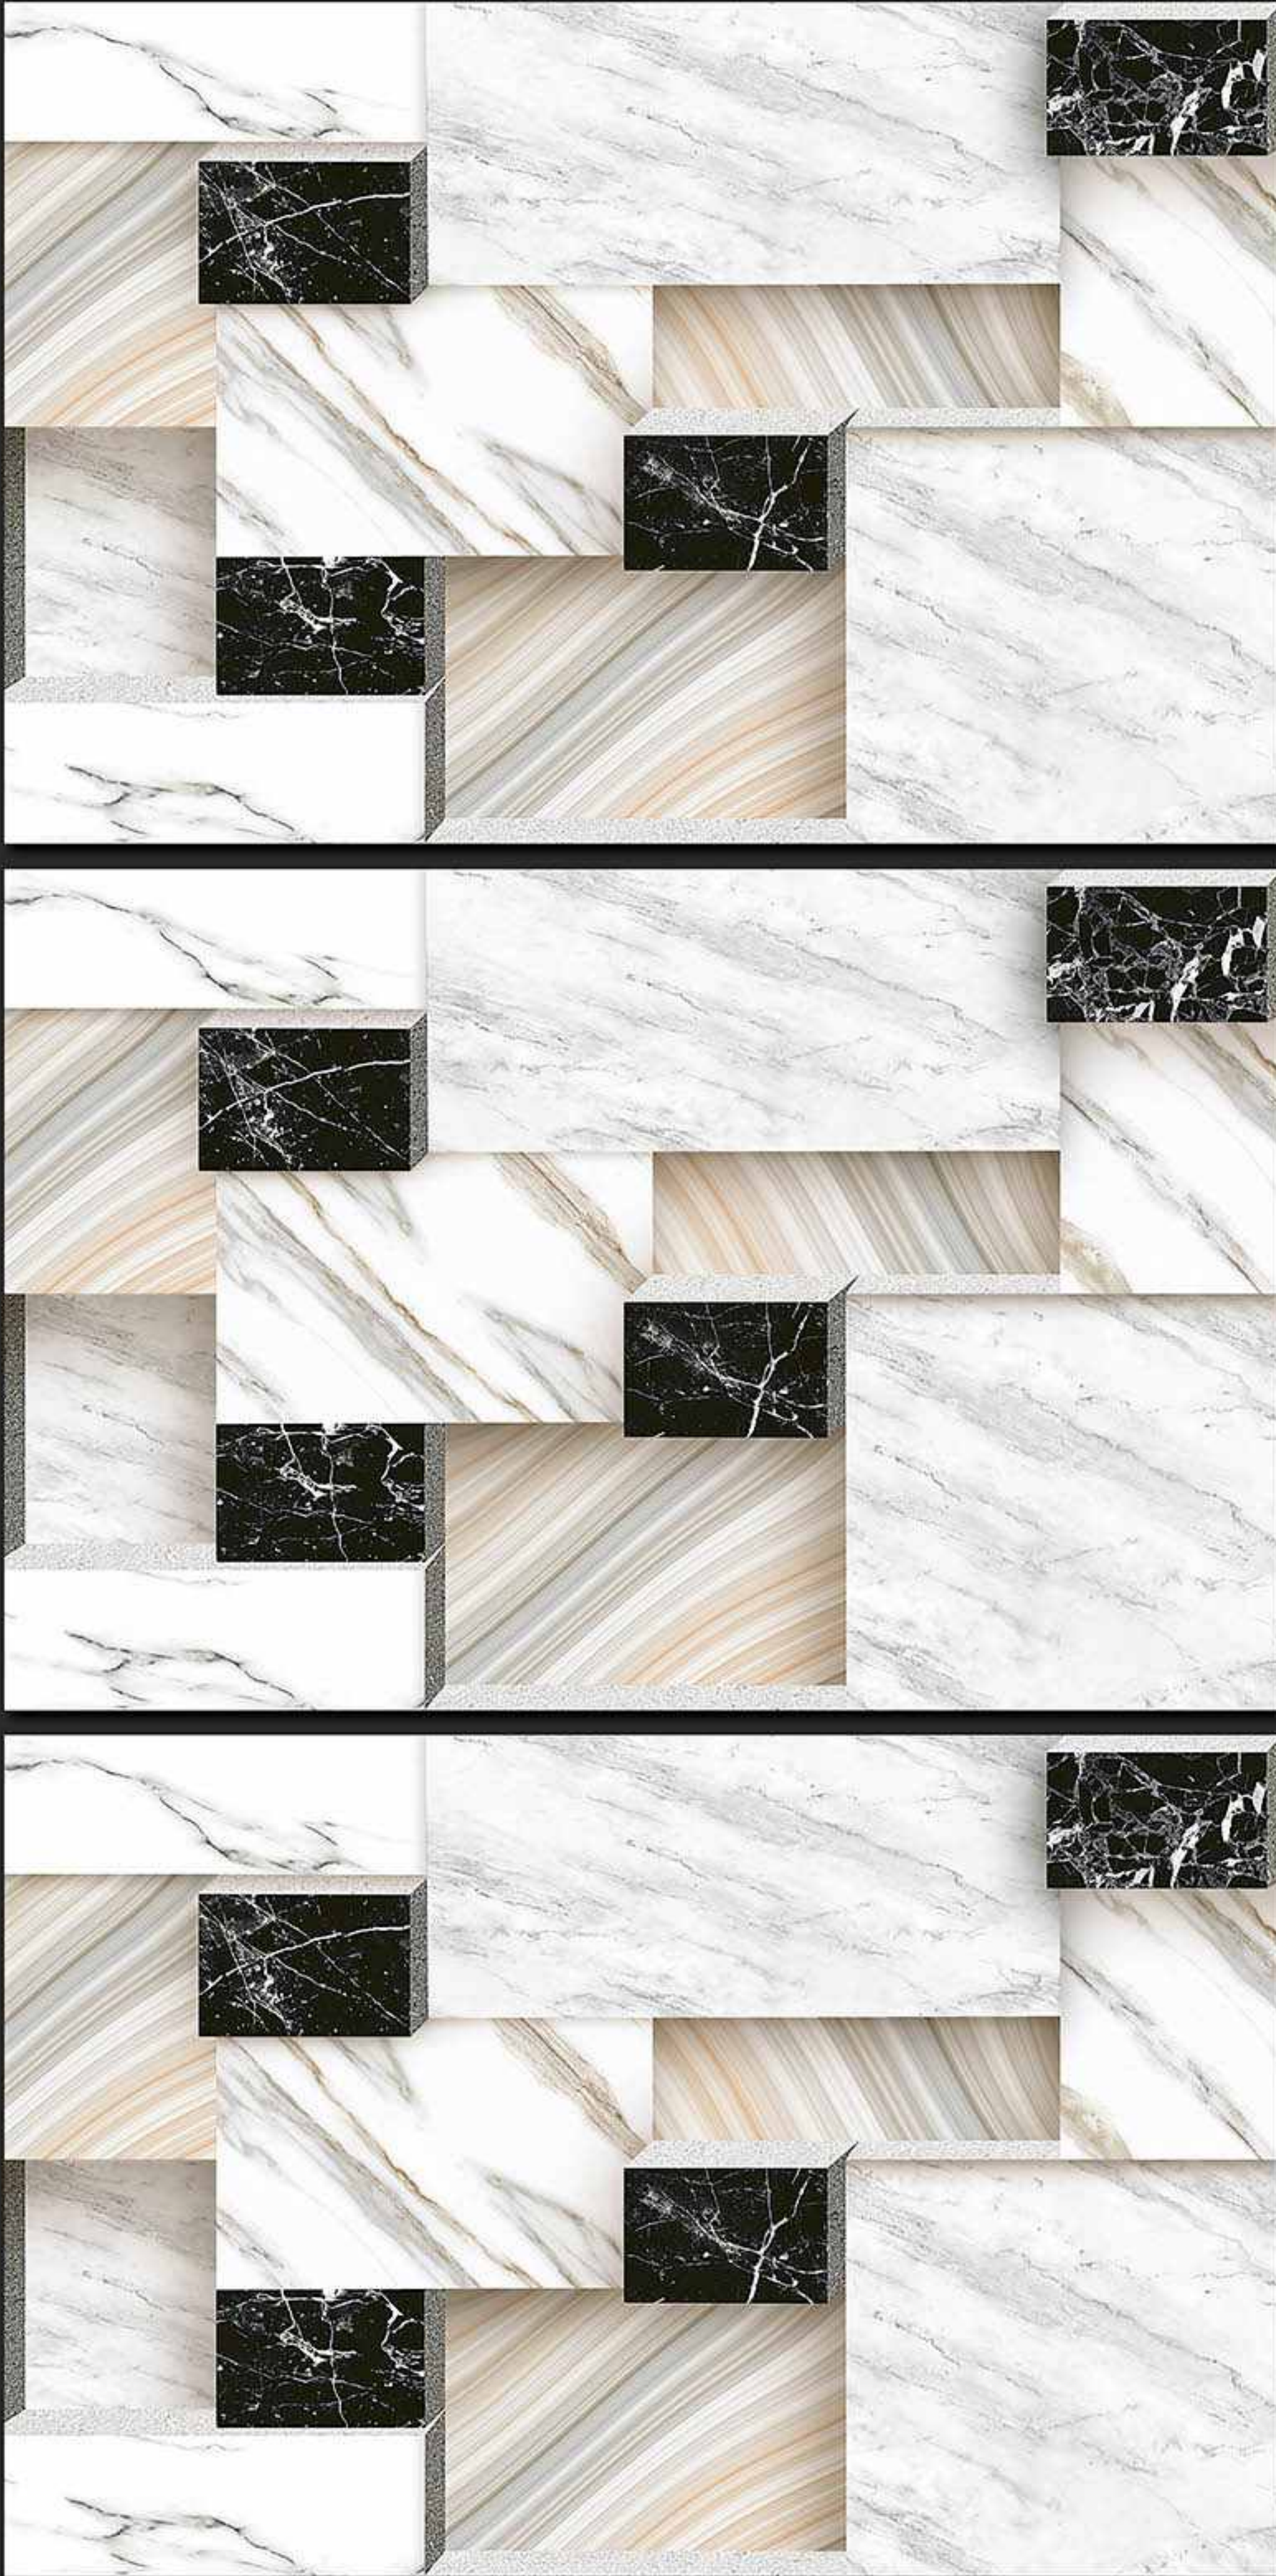

300x450MM GLOSSY

VERONICA
CERAMIC

254 [PLAIN]

DIGITAL
WALL TILES

300x450MM GLOSSY

VERONICA
CERAMIC

274 [PLAIN]

DIGITAL
WALL TILES