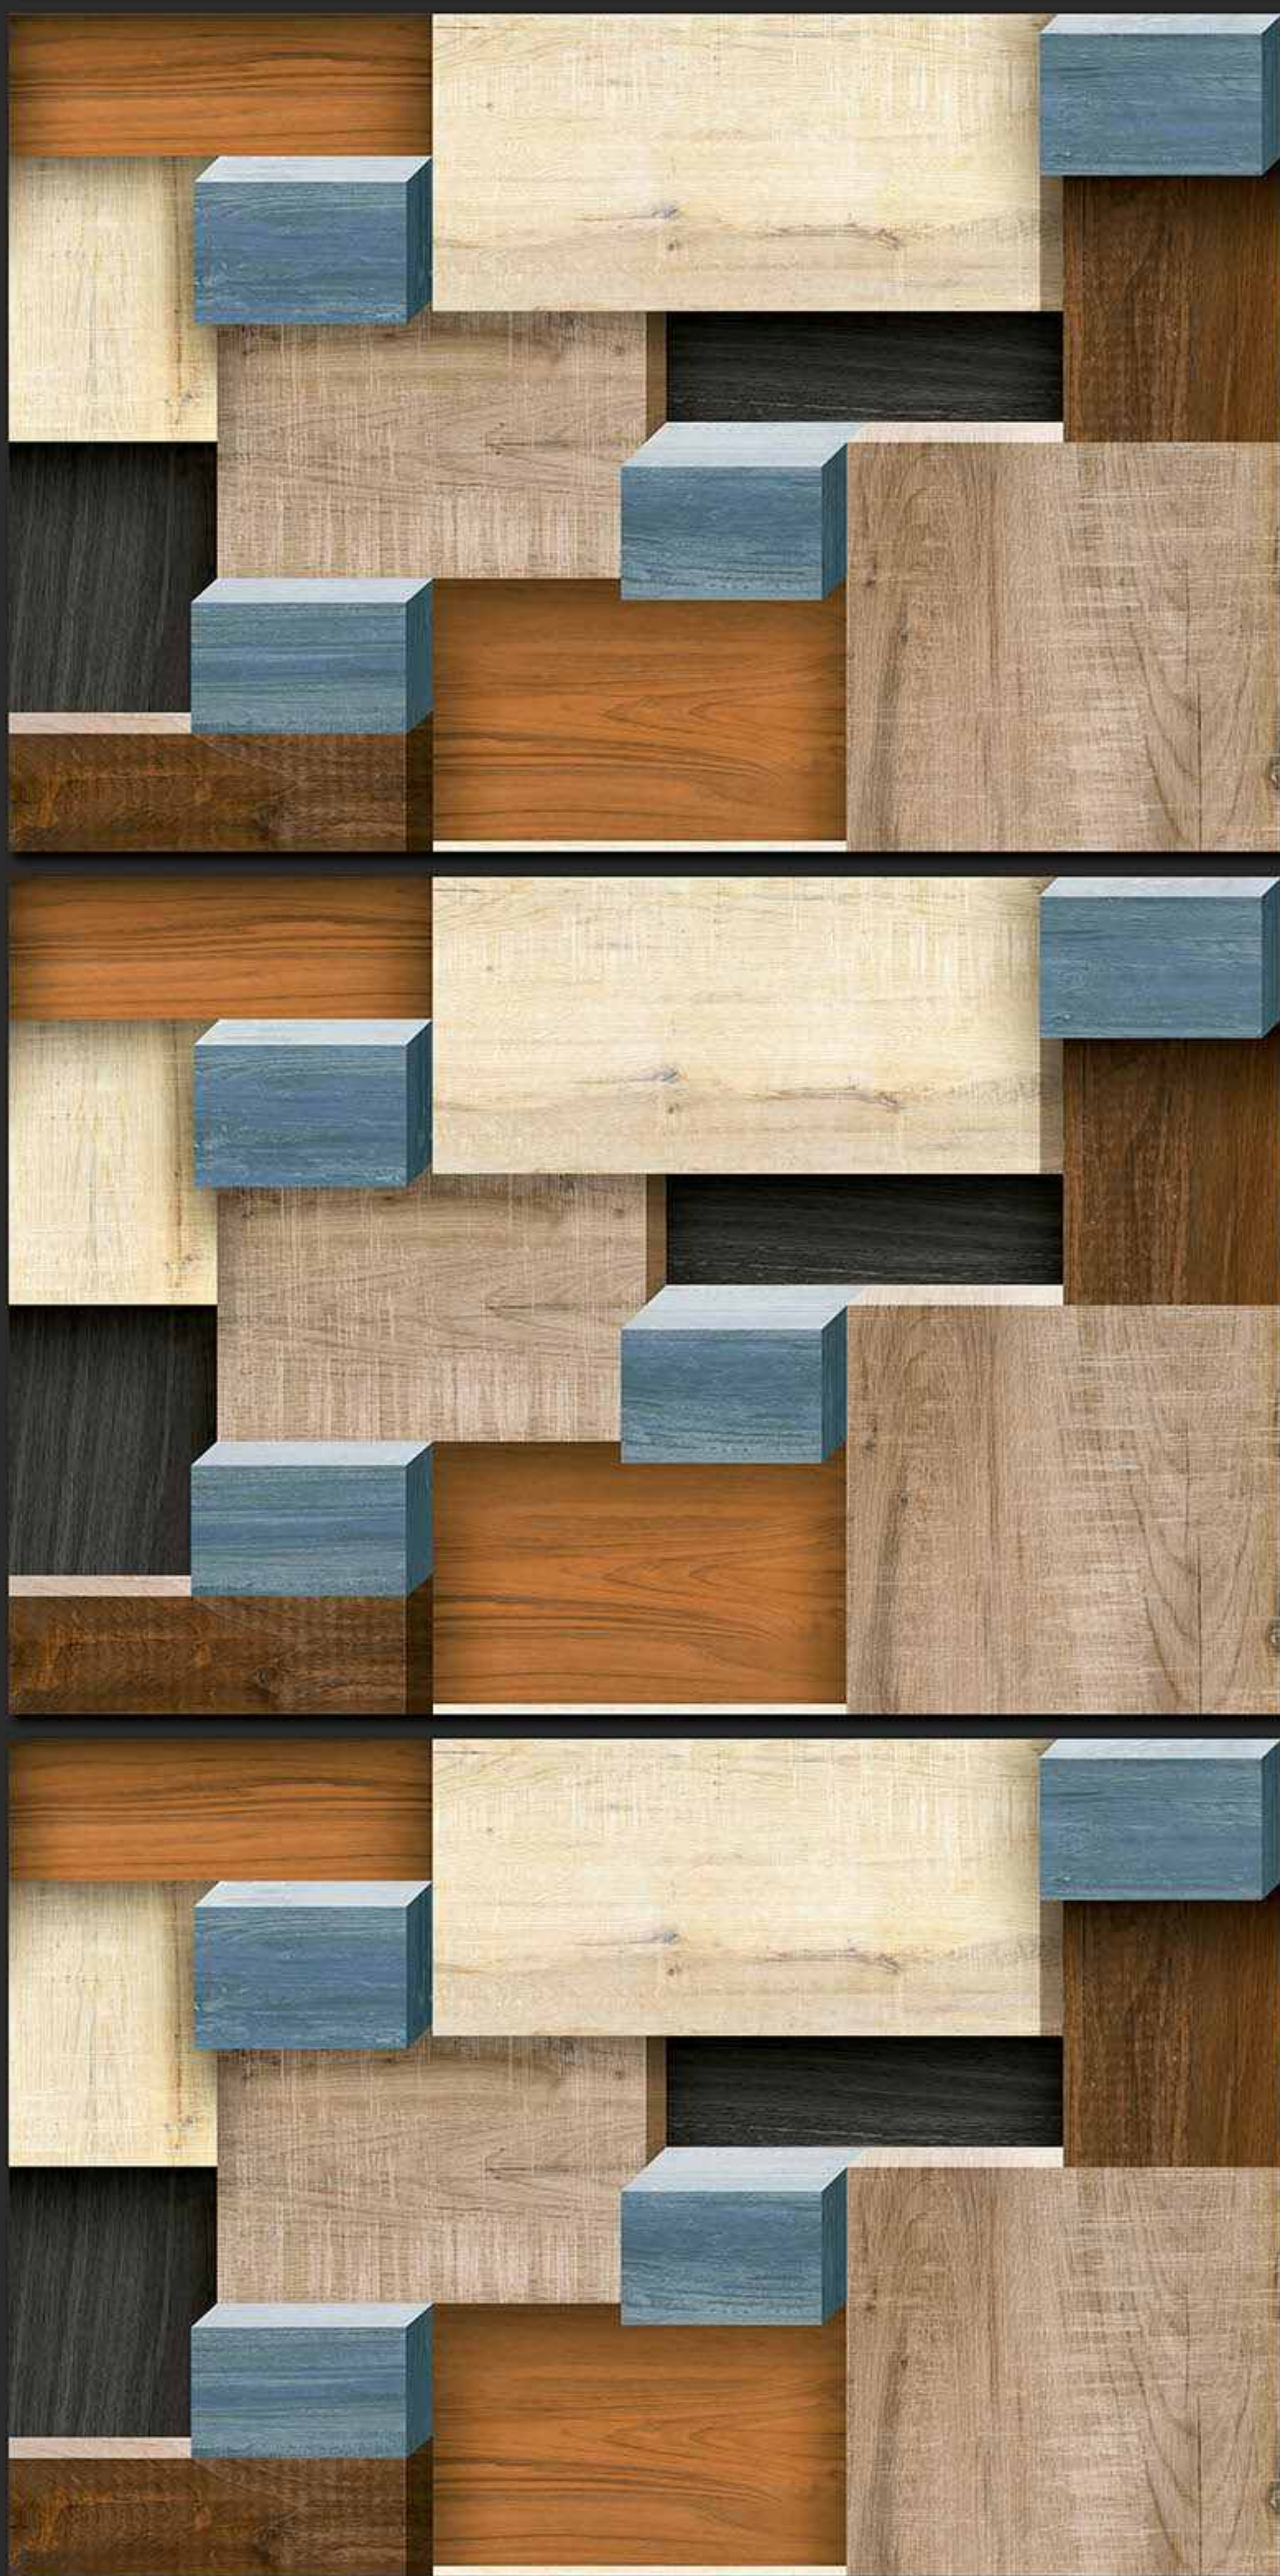

300x450MM GLOSSY

VERONICA
CERAMIC

197 [PLAIN]

DIGITAL
WALL TILES

300x450MM GLOSSY

VERONICA
CERAMIC

198 [PLAIN]

DIGITAL
WALL TILES