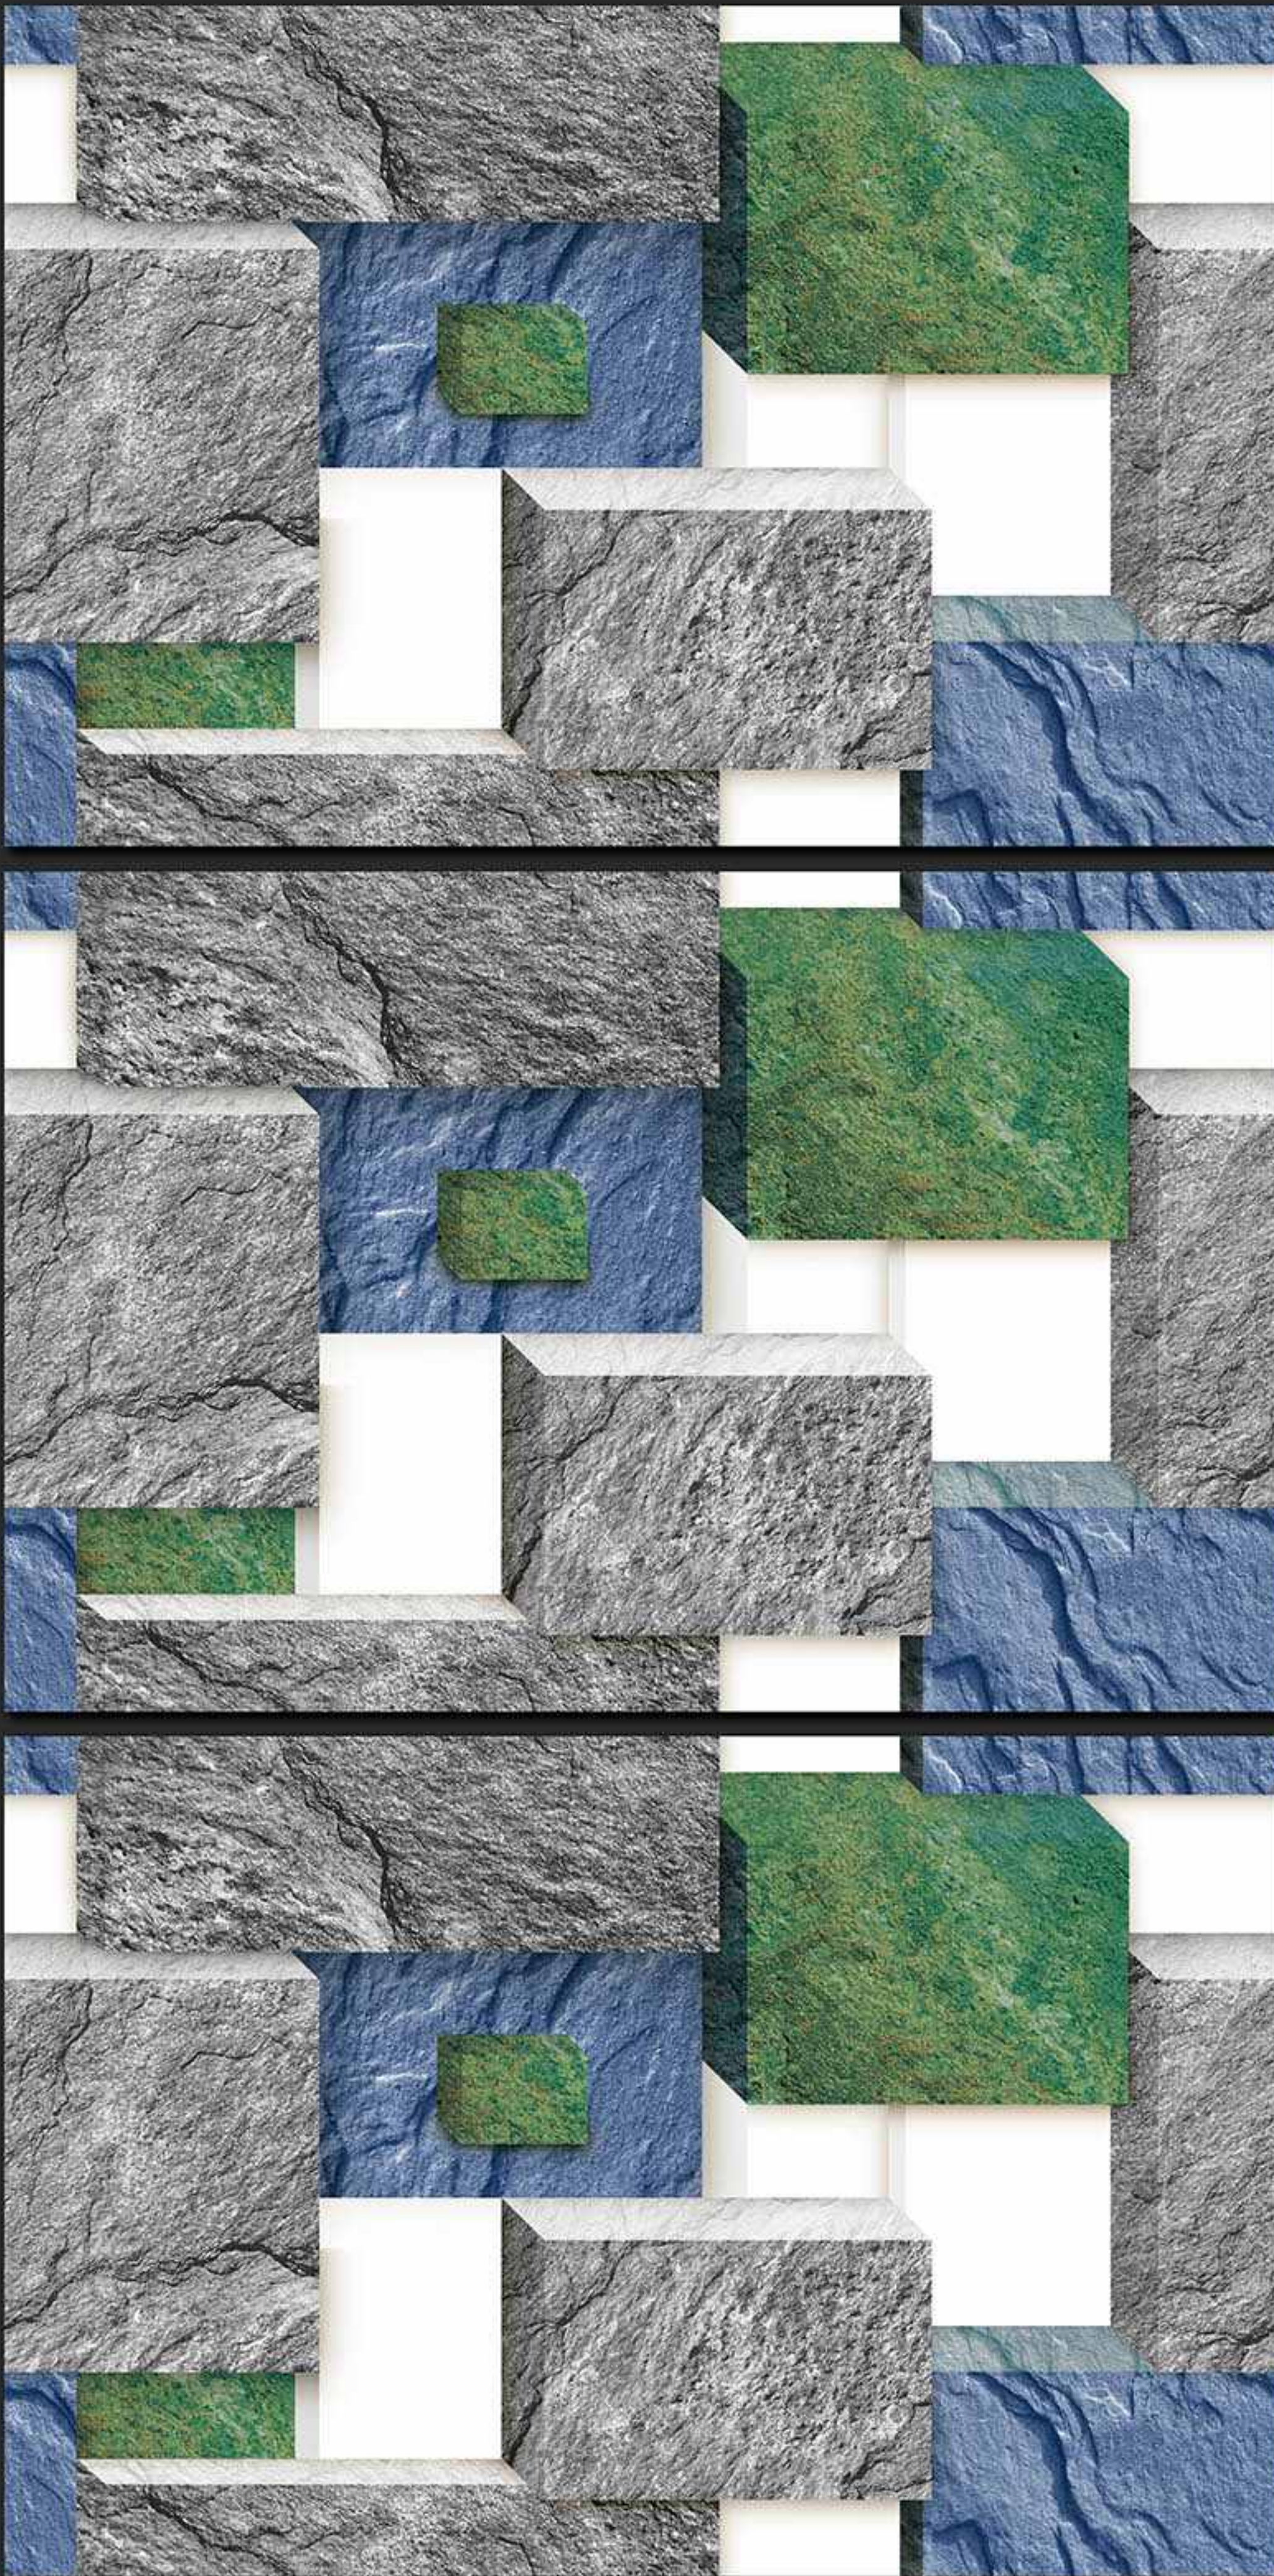

300x450MM GLOSSY

VERONICA
CERAMIC

245 [PLAIN]

DIGITAL
WALL TILES

300x450MM GLOSSY

VERONICA
CERAMIC

246 [PLAIN]

DIGITAL
WALL TILES