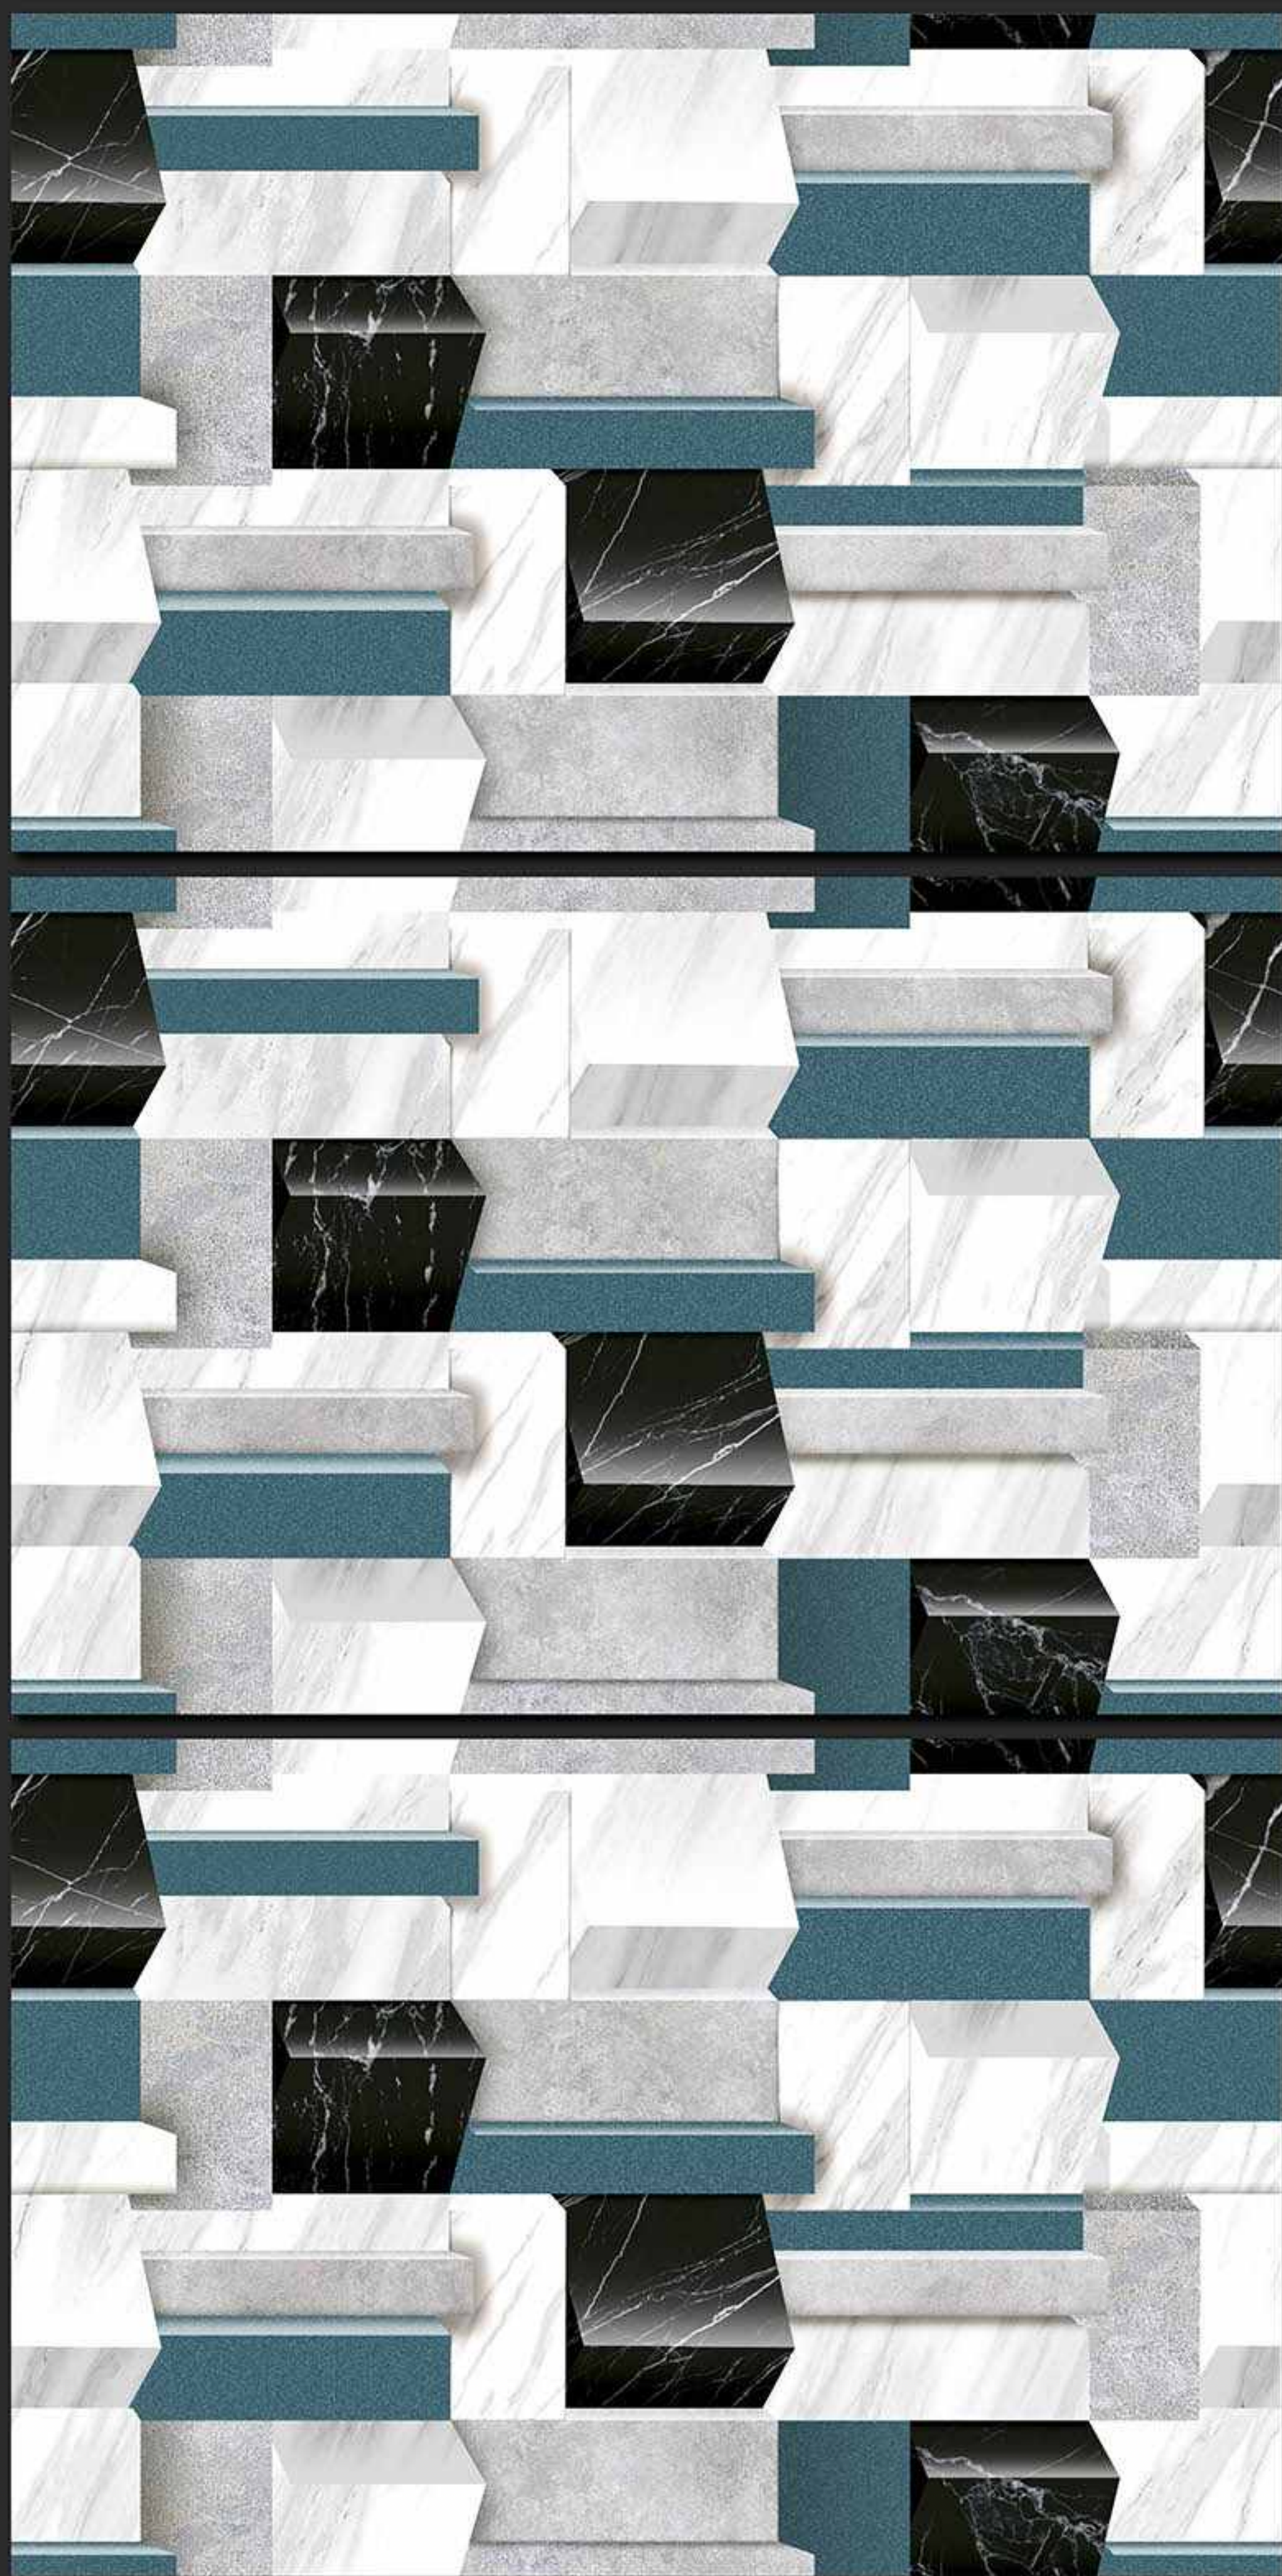

DIGITAL
WALL TILES

300x450MM GLOSSY

VERONICA
CERAMIC

247 [PLAIN]