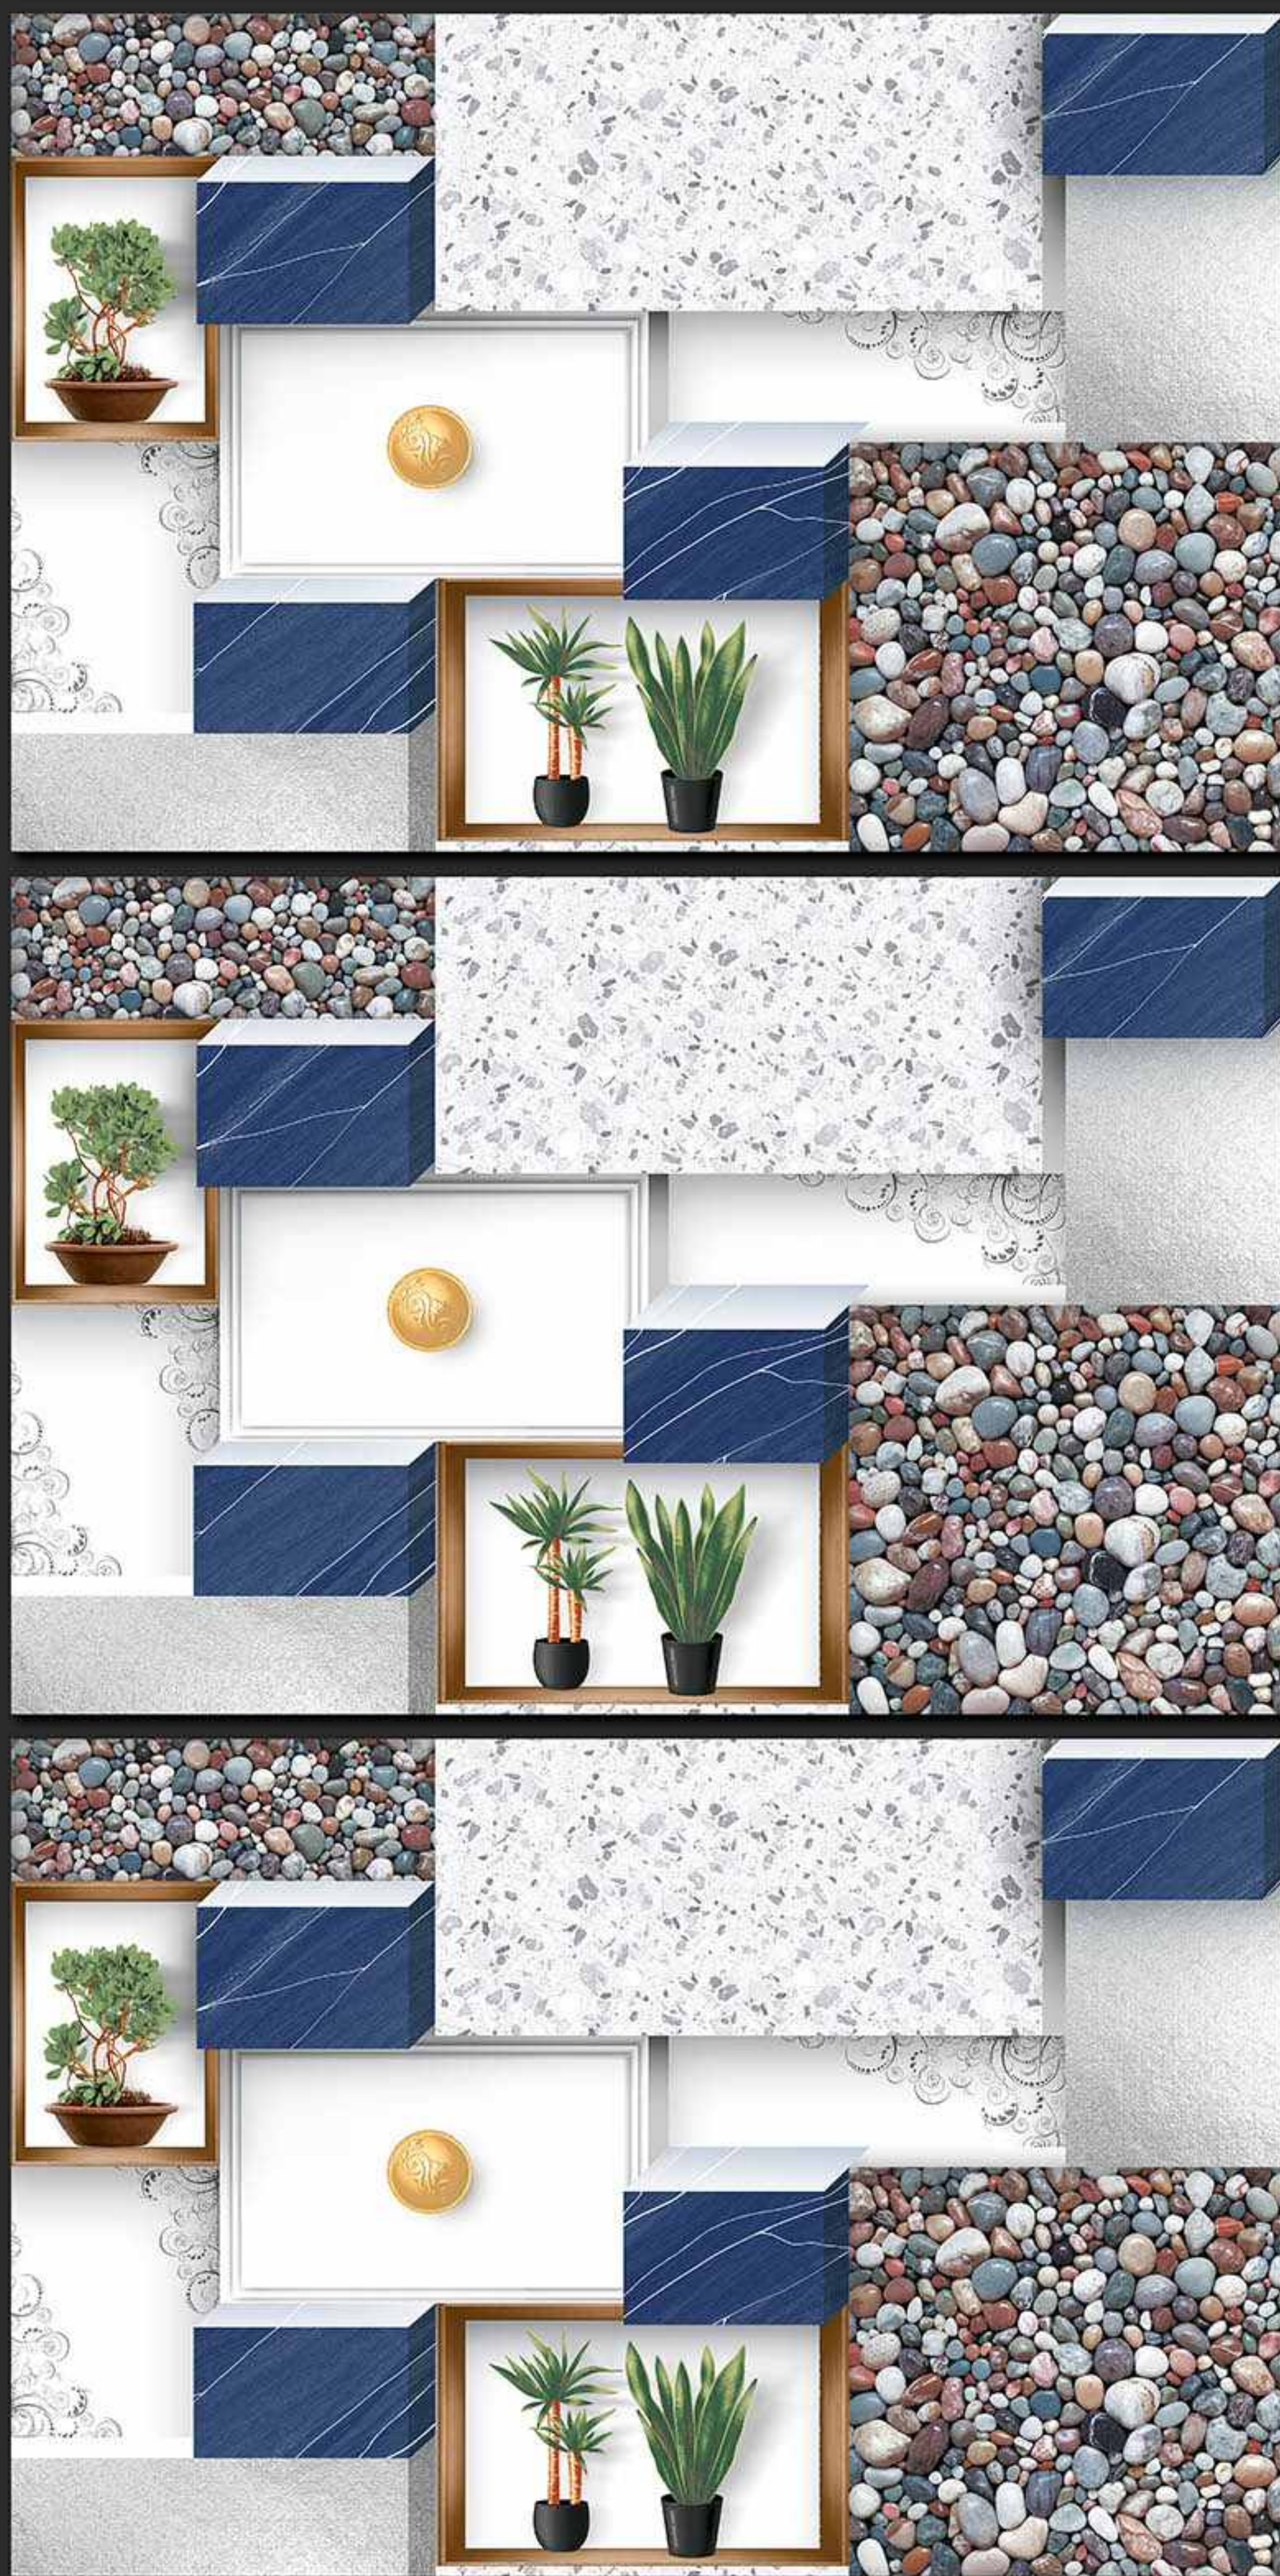

300x450MM GLOSSY

VERONICA
CERAMIC

344 [PLAIN]

DIGITAL
WALL TILES 
300x450MM GLOSSY

VERONICA
CERAMIC

345 [PLAIN]

DIGITAL
WALL TILES

300x450MM GLOSSY