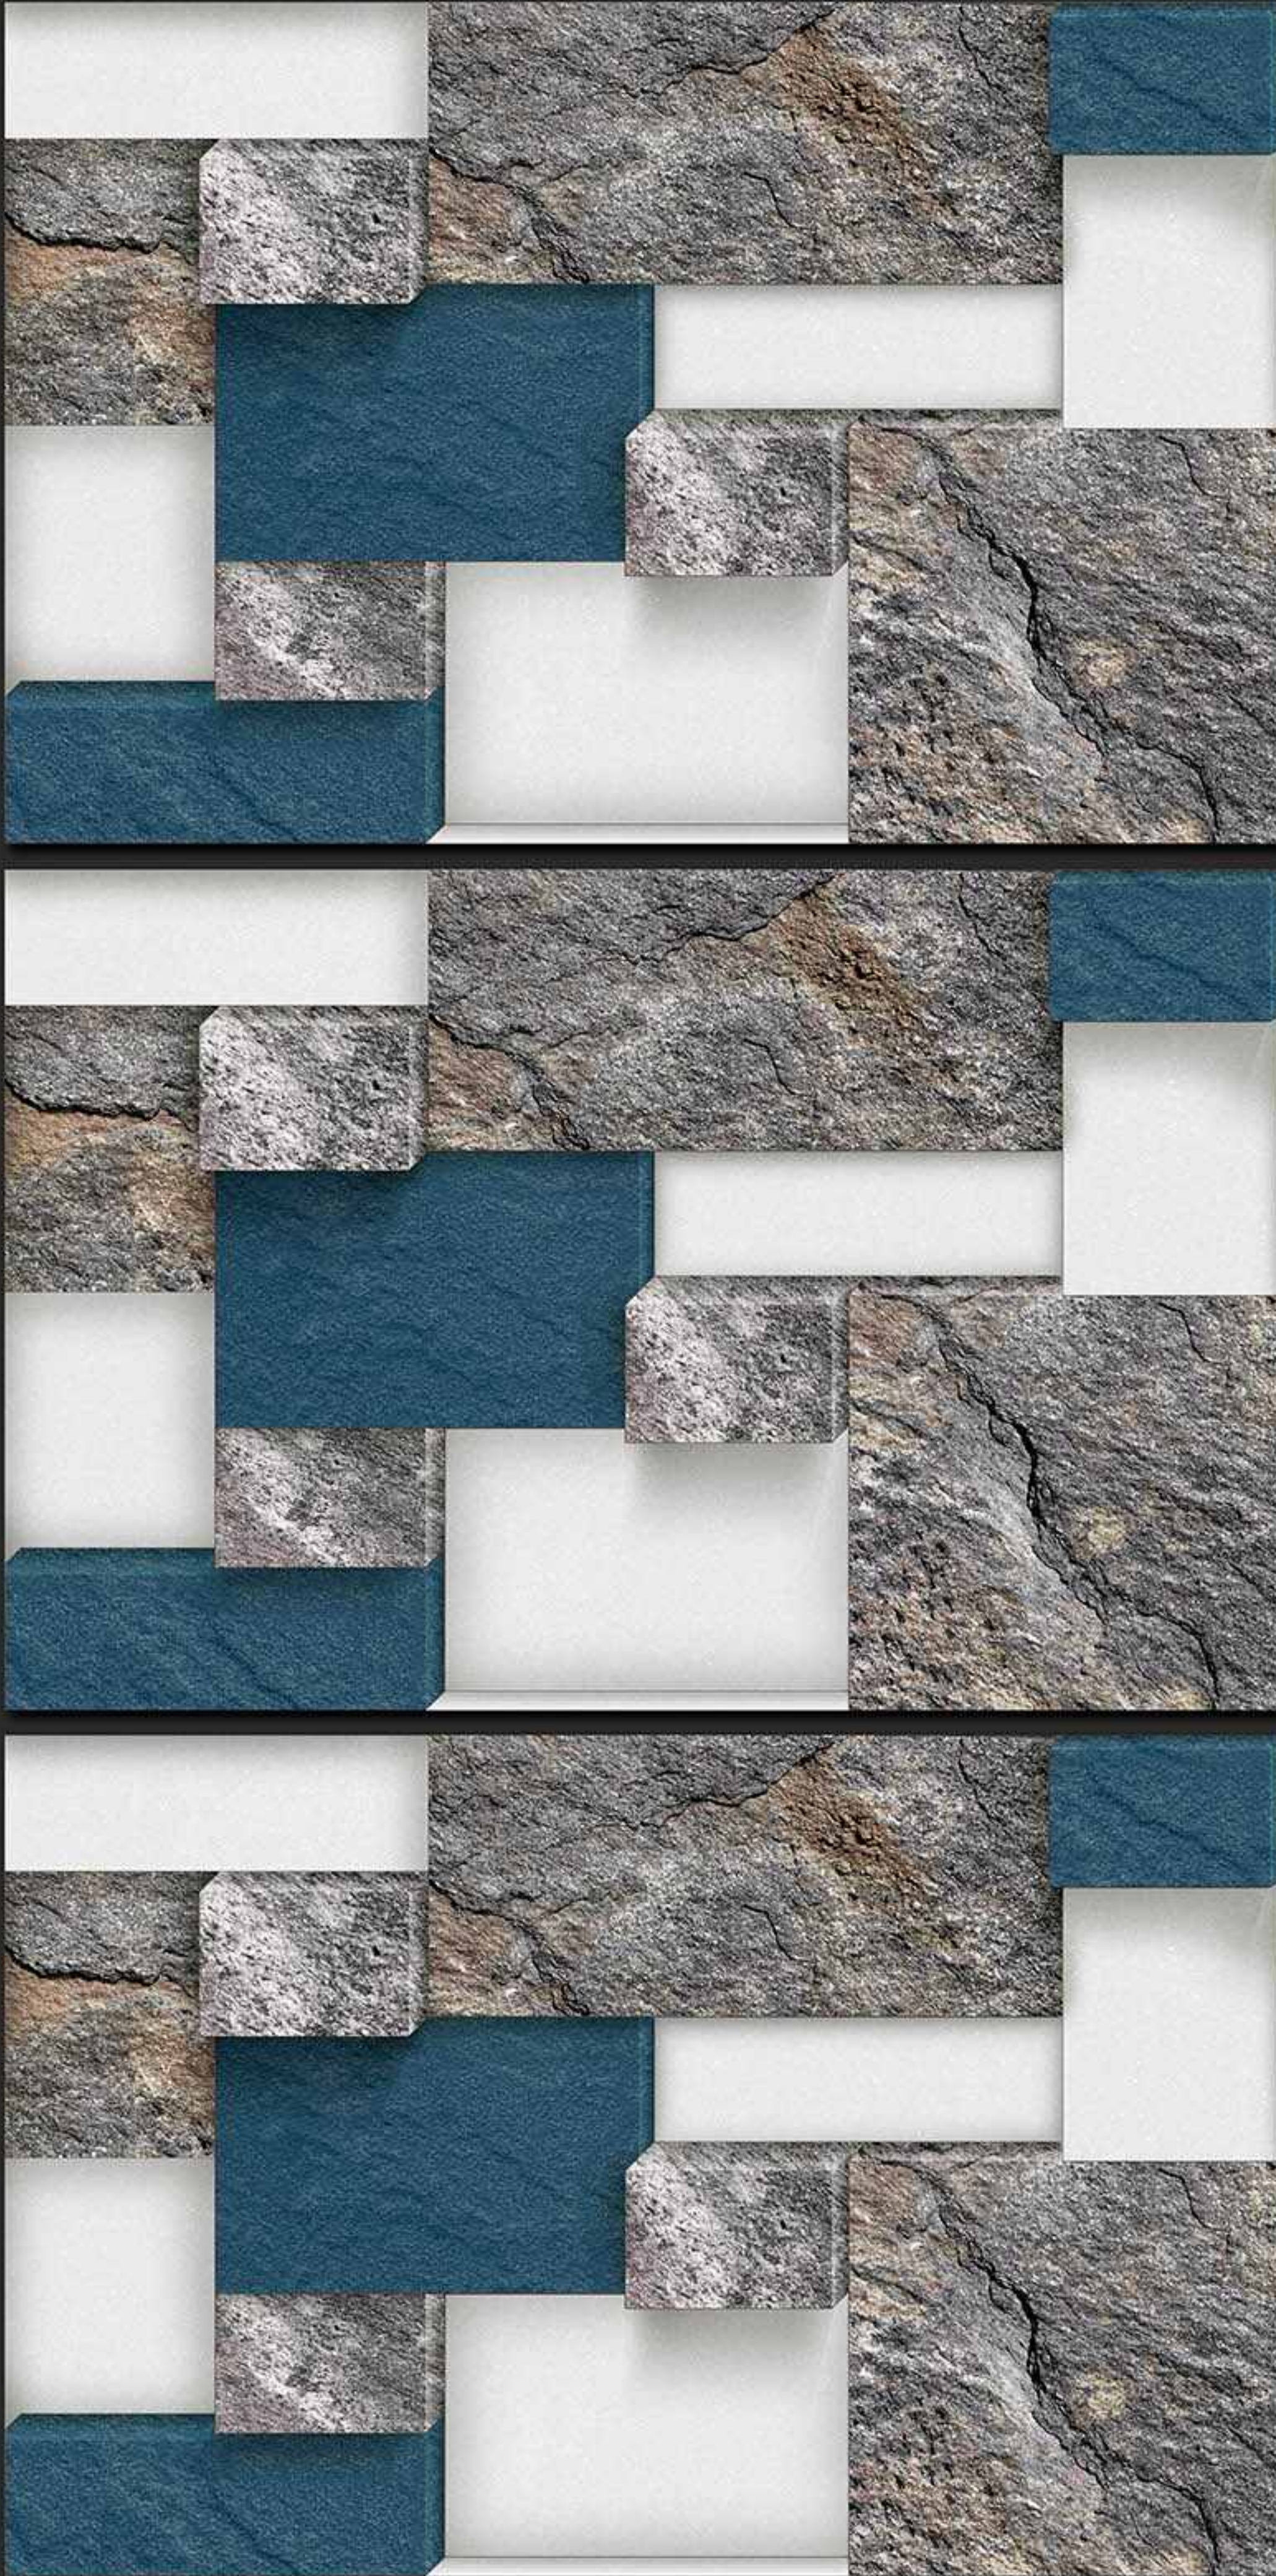

VERONICA
CERAMIC

163 [PLAIN]

DIGITAL
WALL TILES

300x450MM GLOSSY

VERONICA
CERAMIC

176 [PLAIN]

DIGITAL
WALL TILES

300x450MM GLOSSY