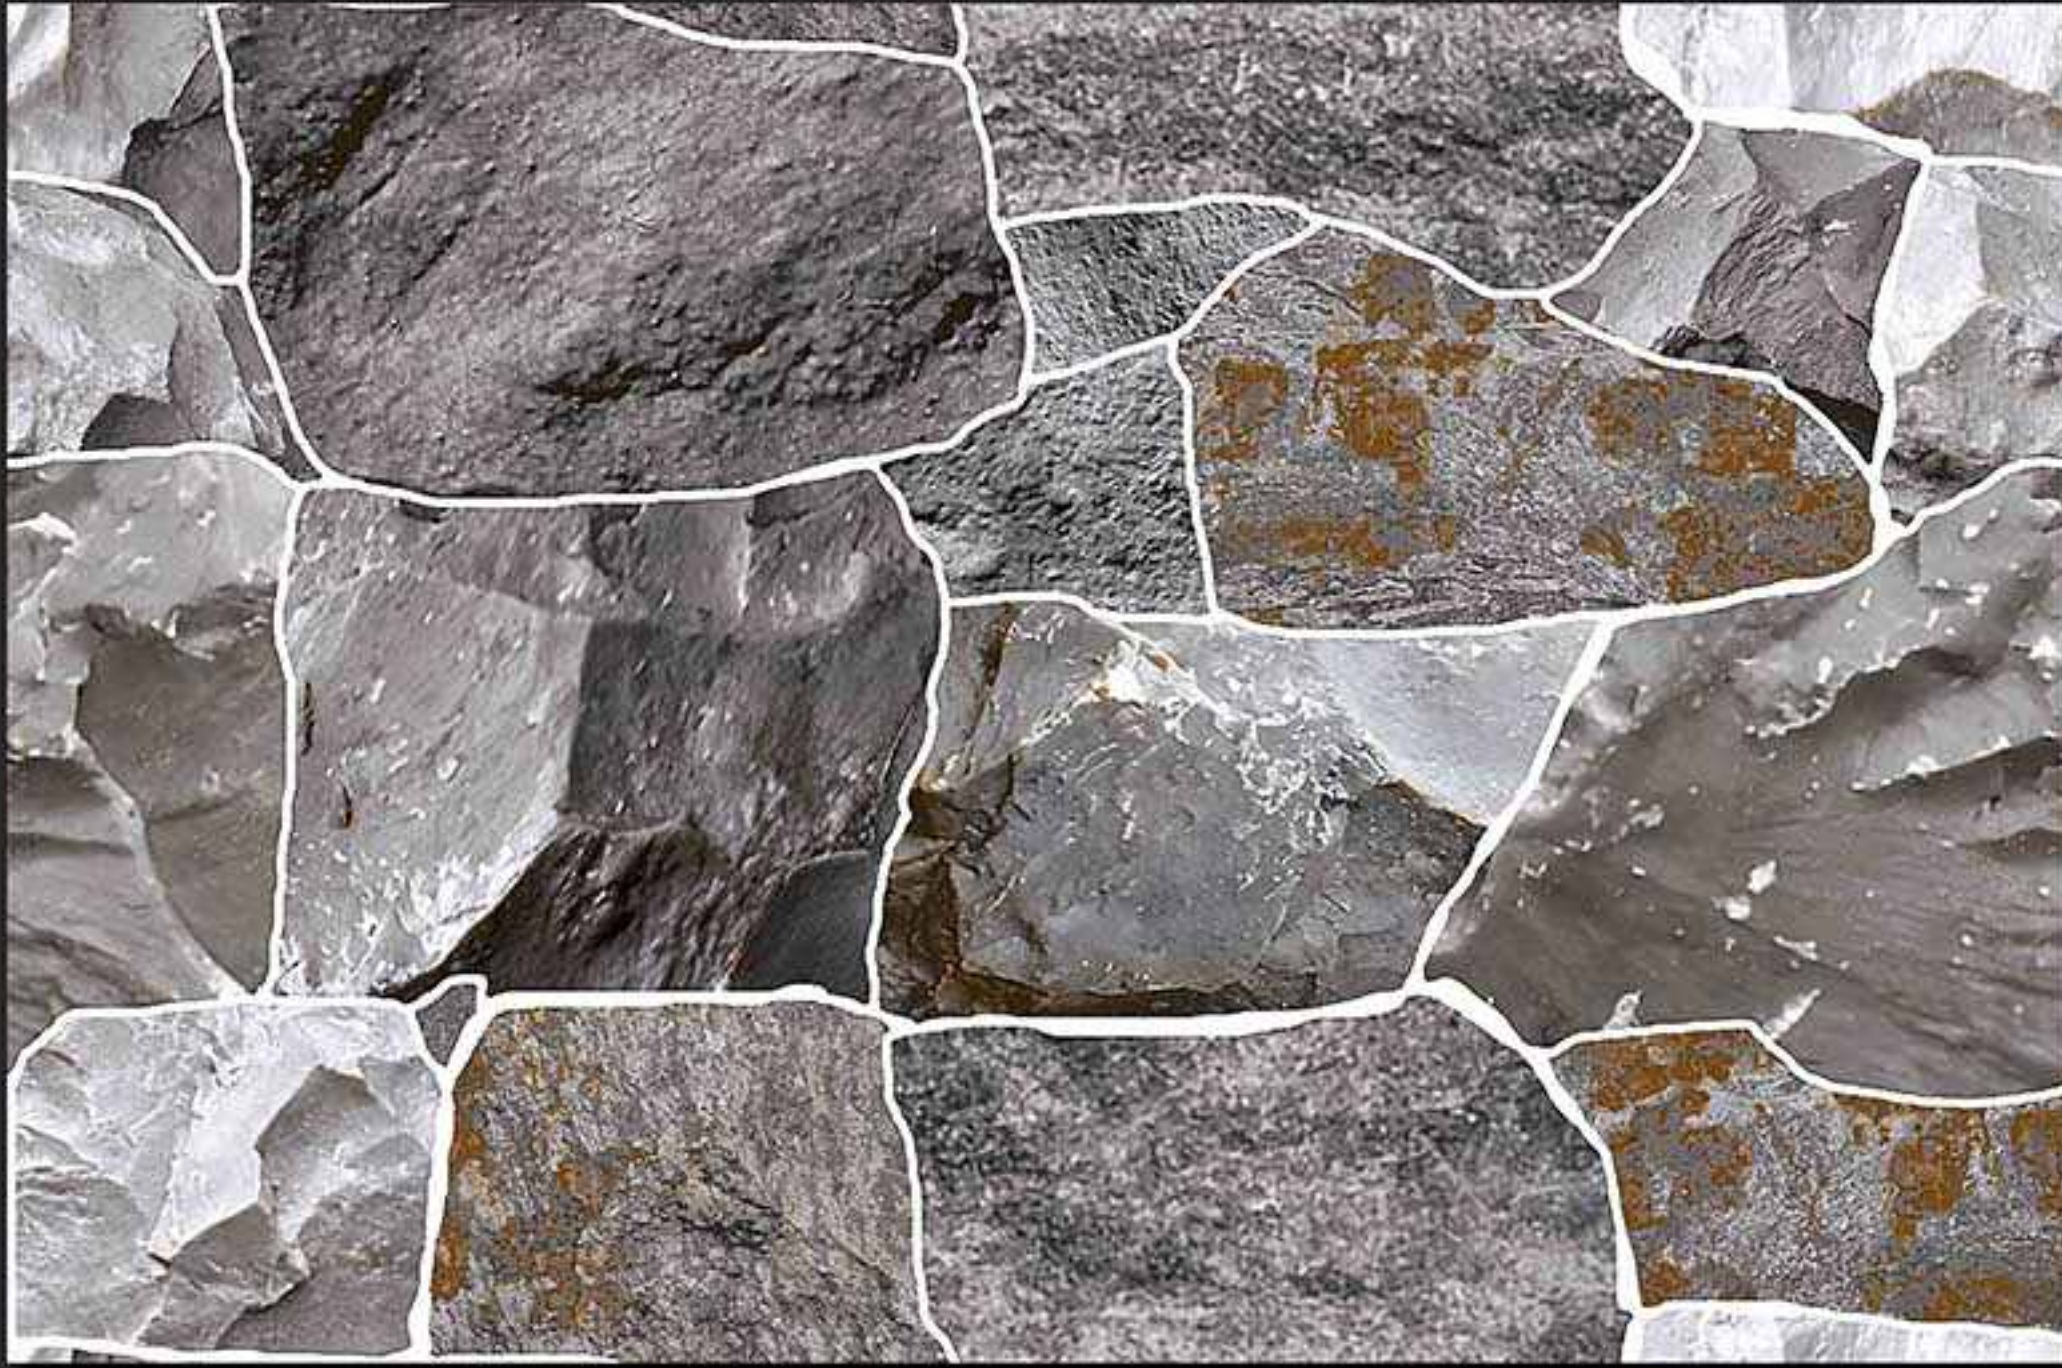

300x450MM GLOSSY

VERONICA
CERAMIC

316 [PLAIN]

DIGITAL
WALL TILES

300x450MM GLOSSY

VERONICA
CERAMIC

324 [PLAIN]

DIGITAL
WALL TILES