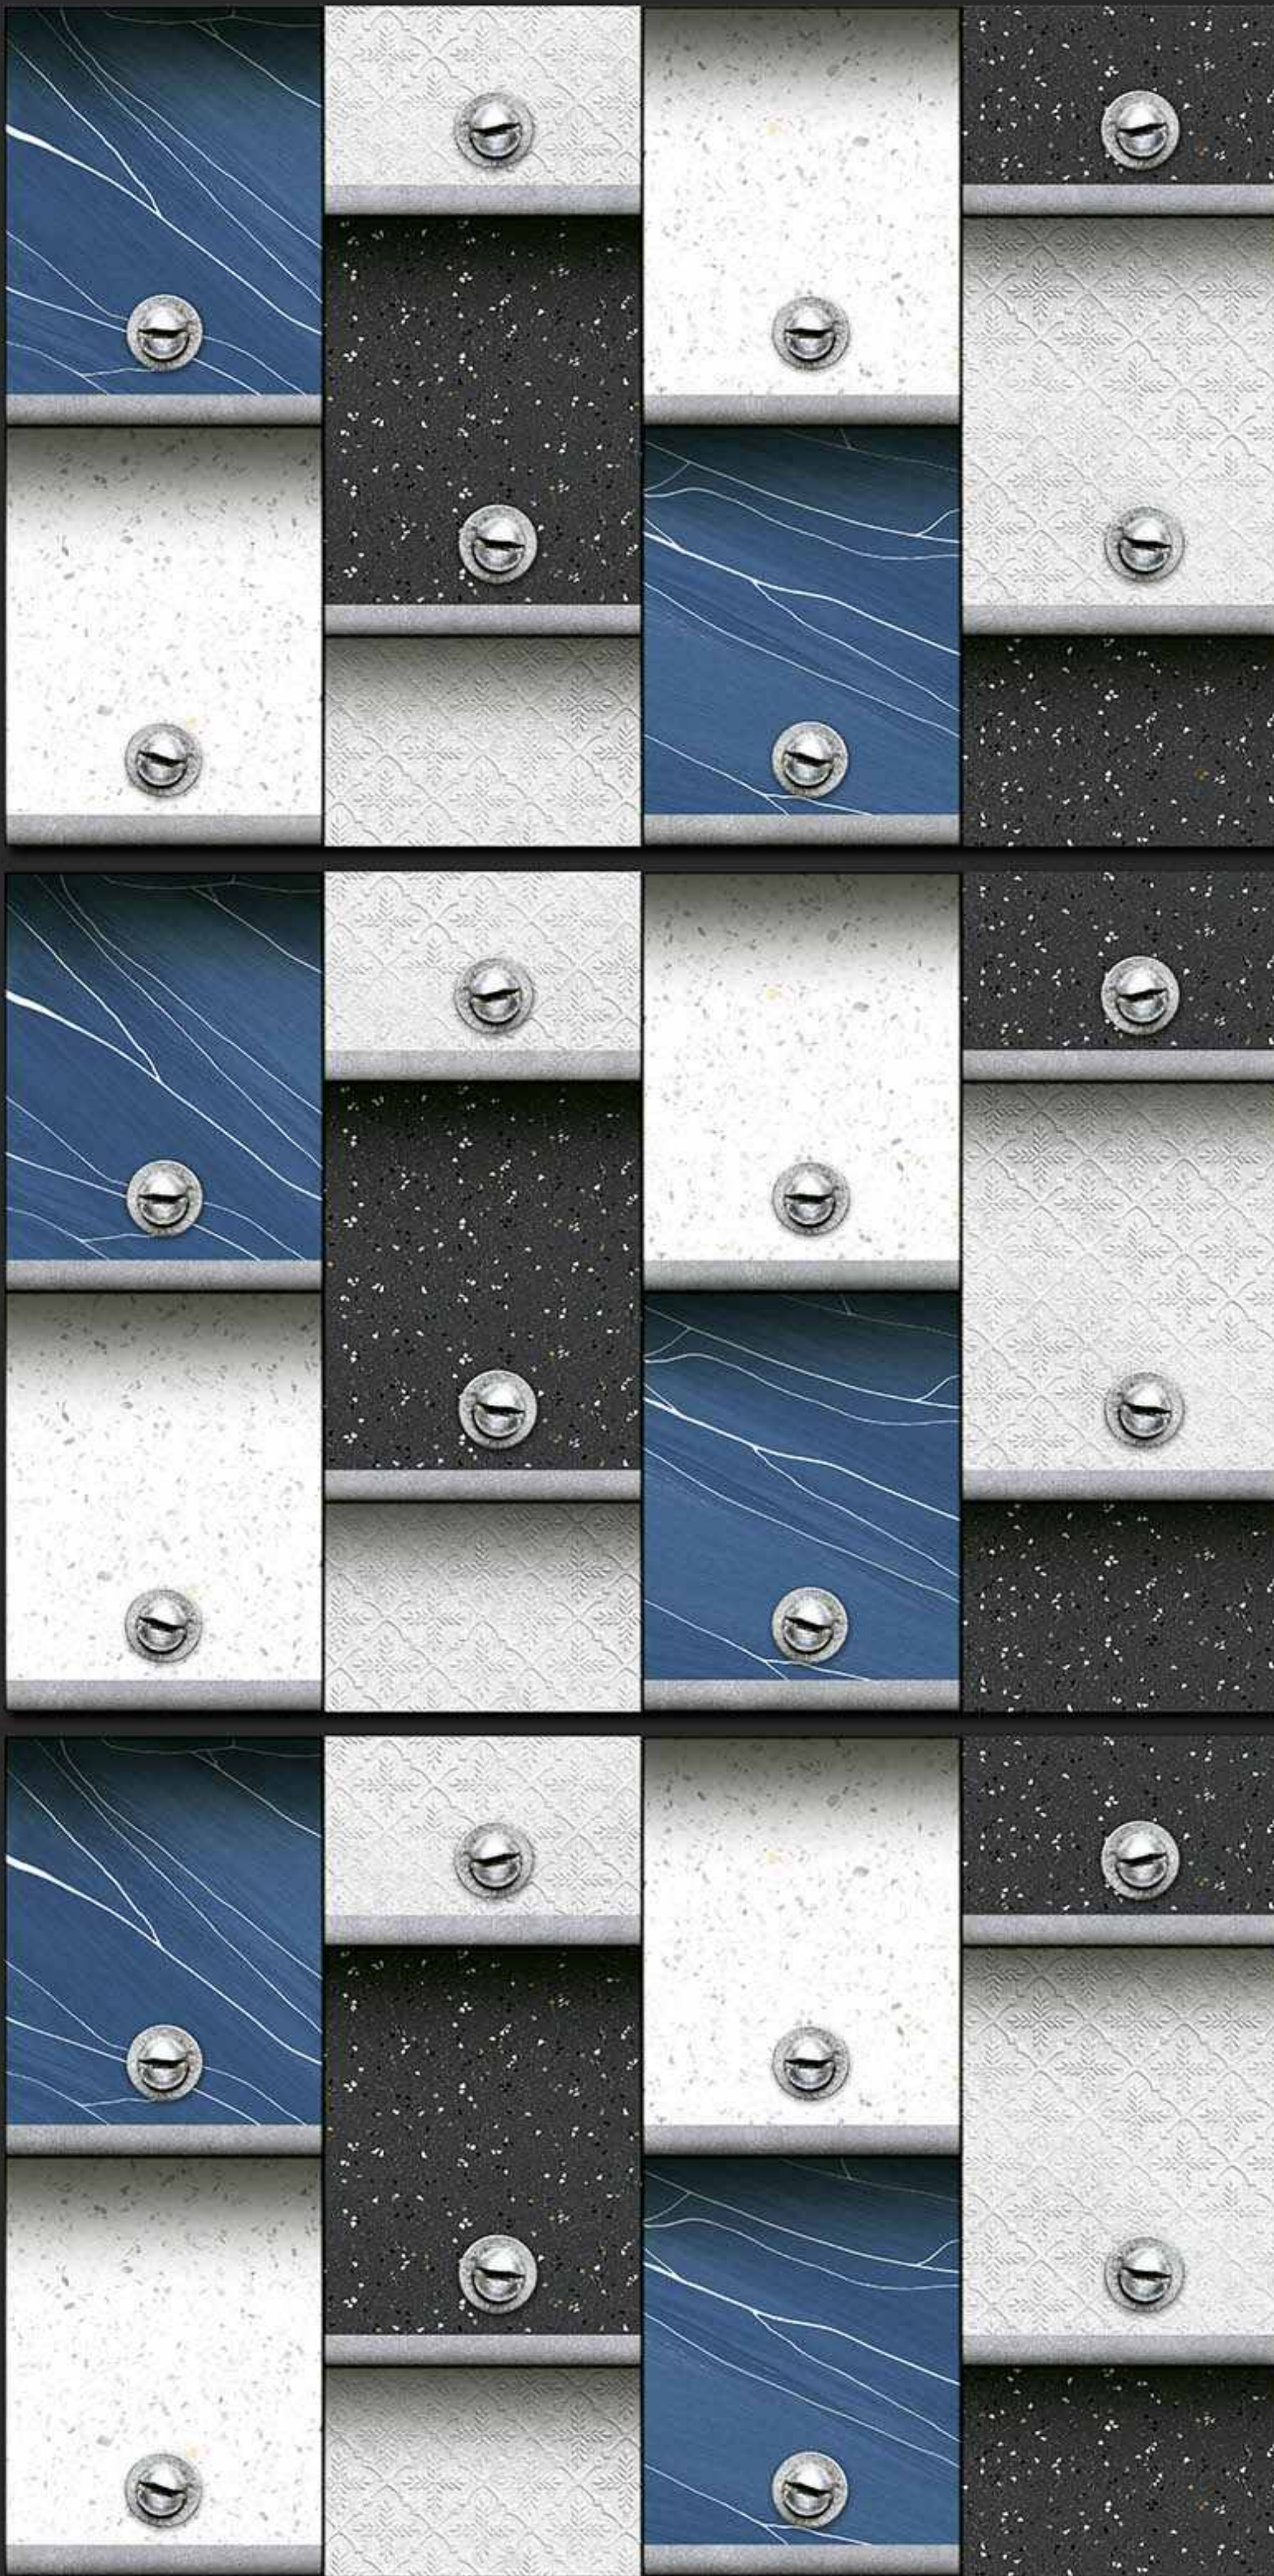

300x450MM GLOSSY

VERONICA
CERAMIC

291 [PLAIN]

DIGITAL
WALL TILES

300x450MM GLOSSY

VERONICA
CERAMIC

292 [PLAIN]

DIGITAL
WALL TILES