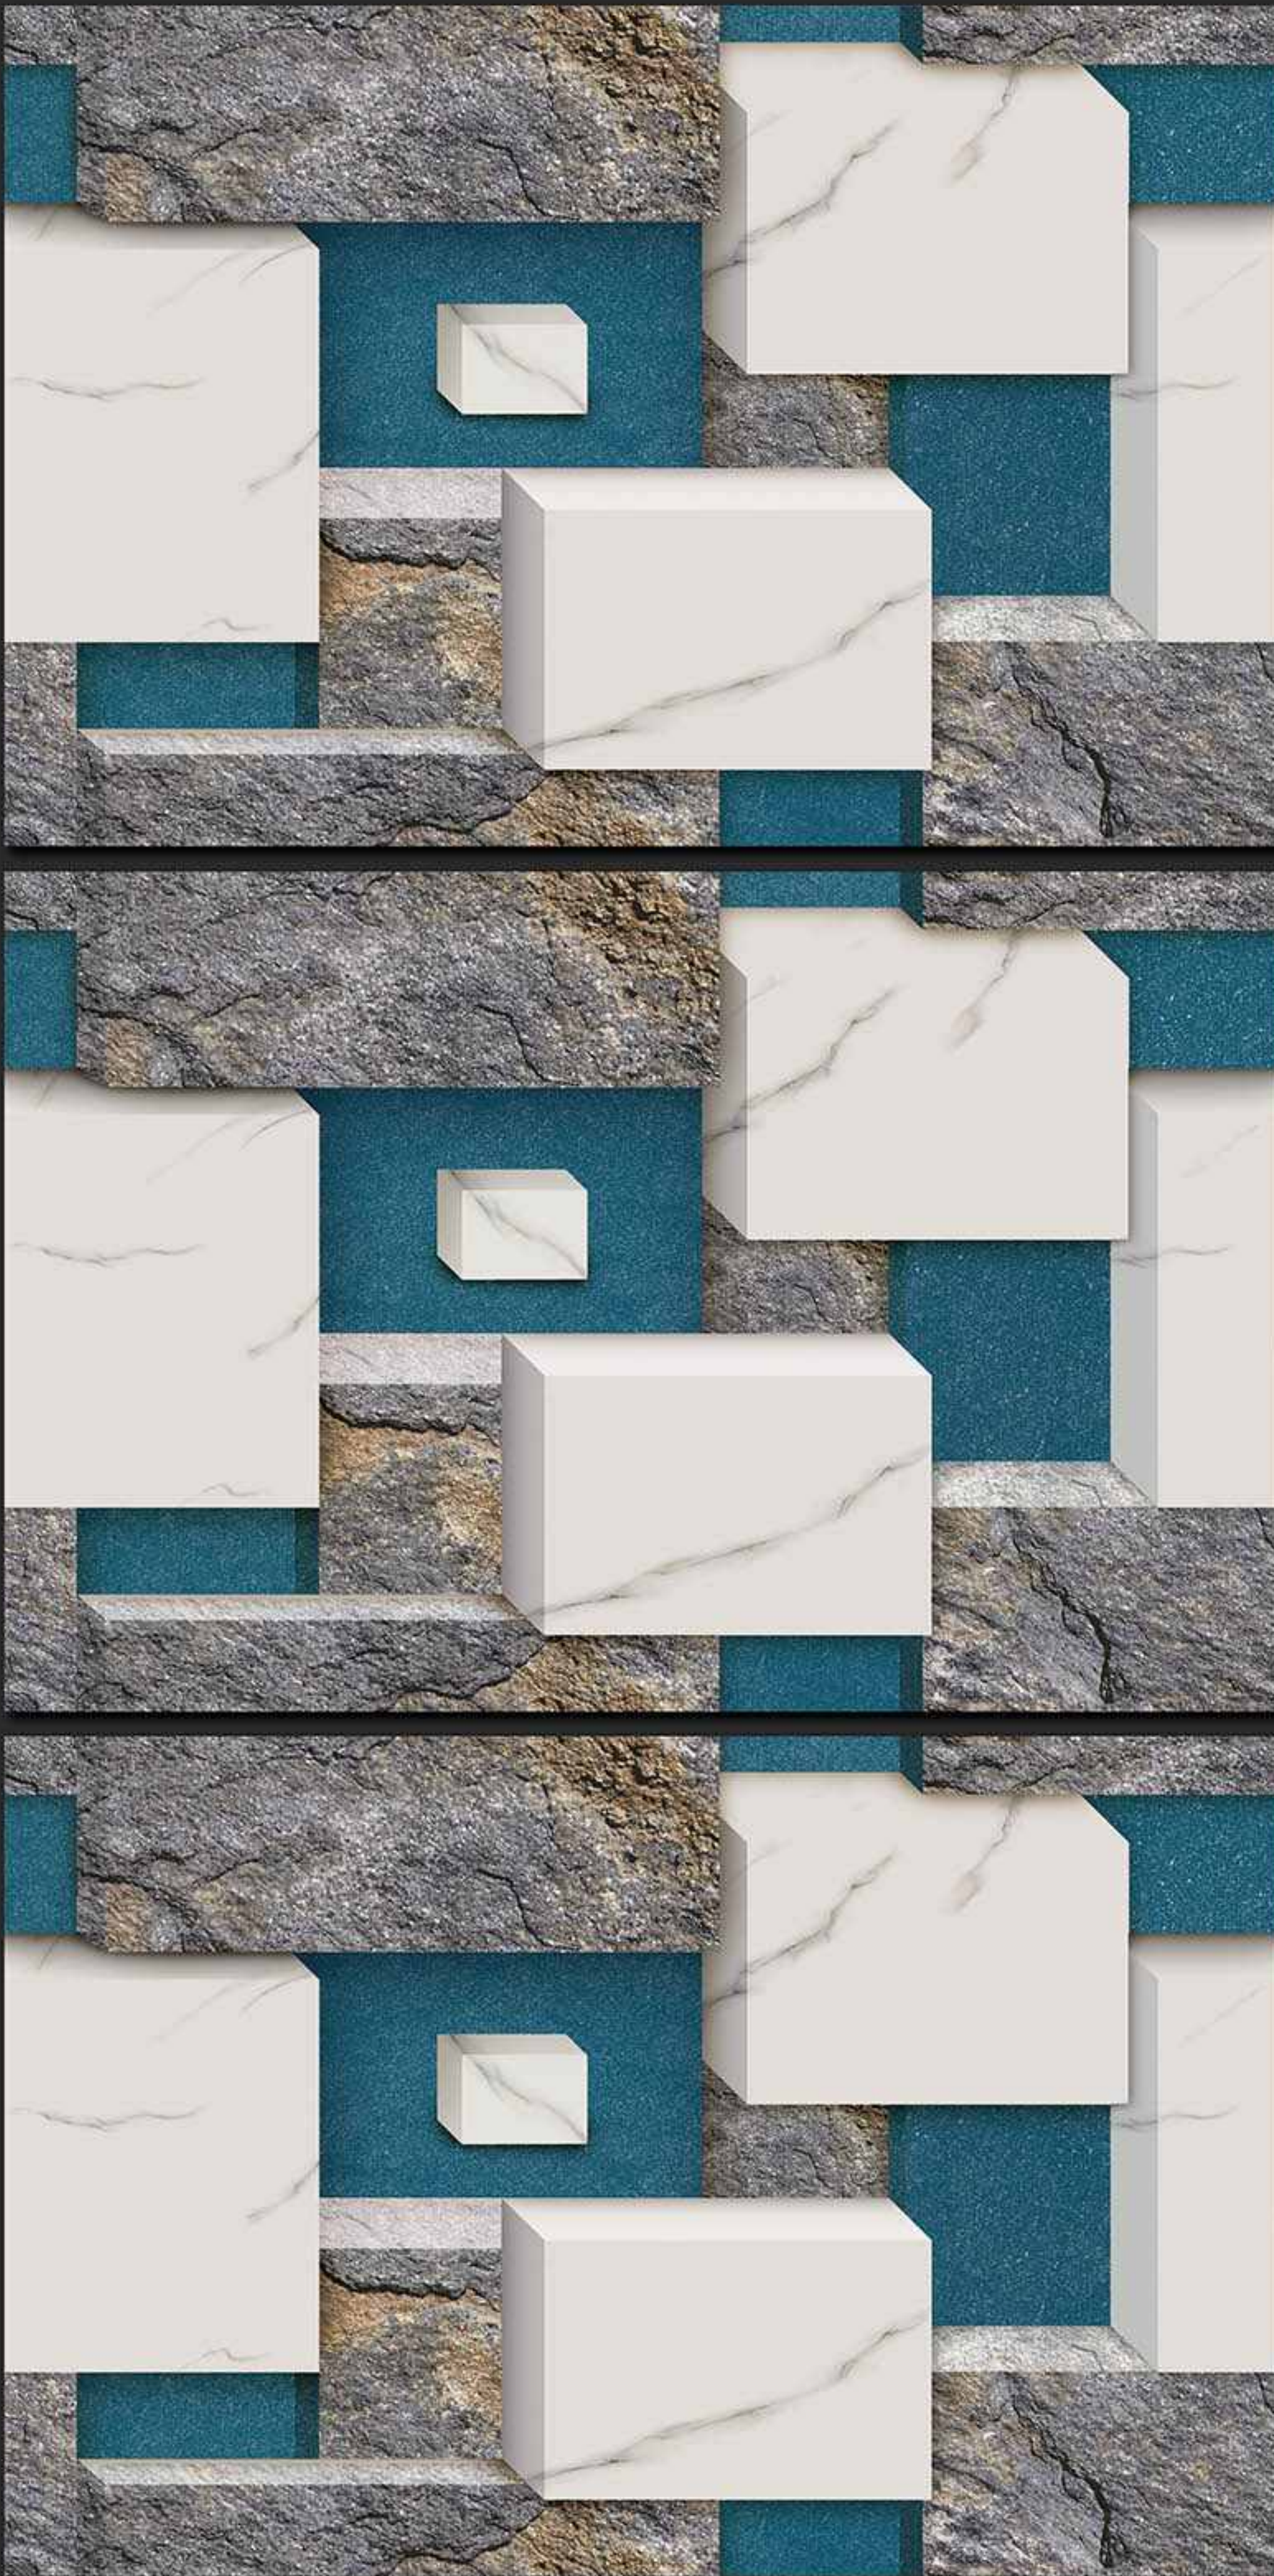

DIGITAL
WALL TILES

300x450MM GLOSSY

VERONICA
CERAMIC

177 [PLAIN]