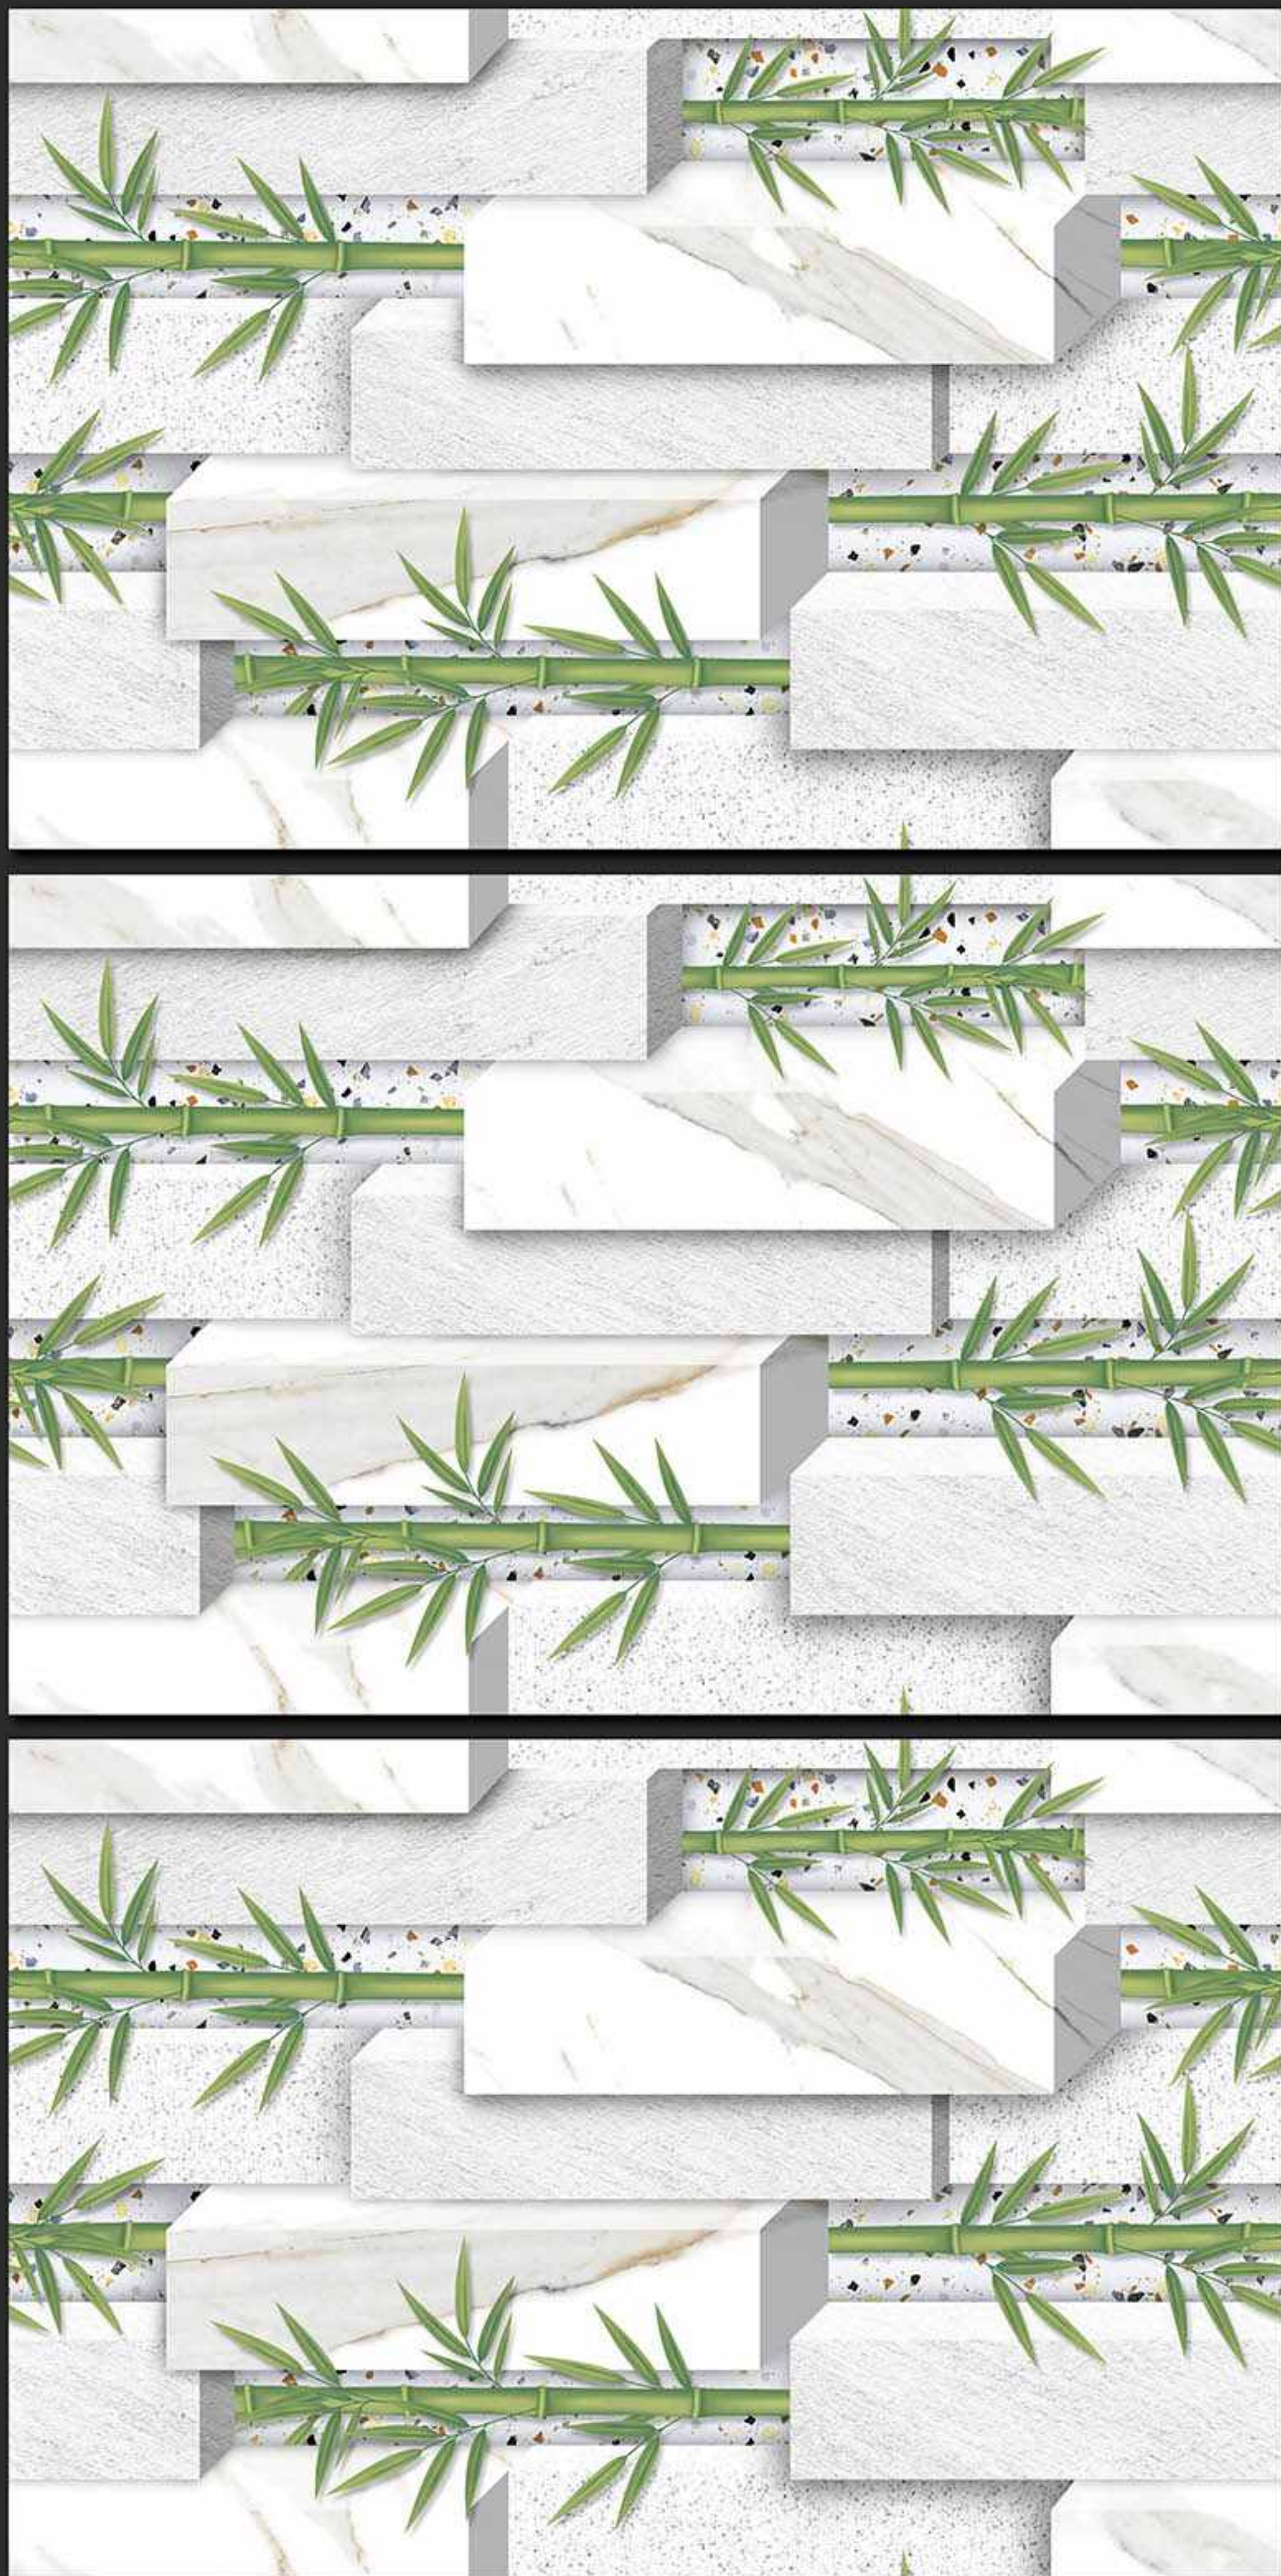

VERONICA
CERAMIC

185 [PLAIN]

DIGITAL
WALL TILES

300x450MM GLOSSY

VERONICA
CERAMIC

186 [PLAIN]

DIGITAL
WALL TILES

300x450MM GLOSSY