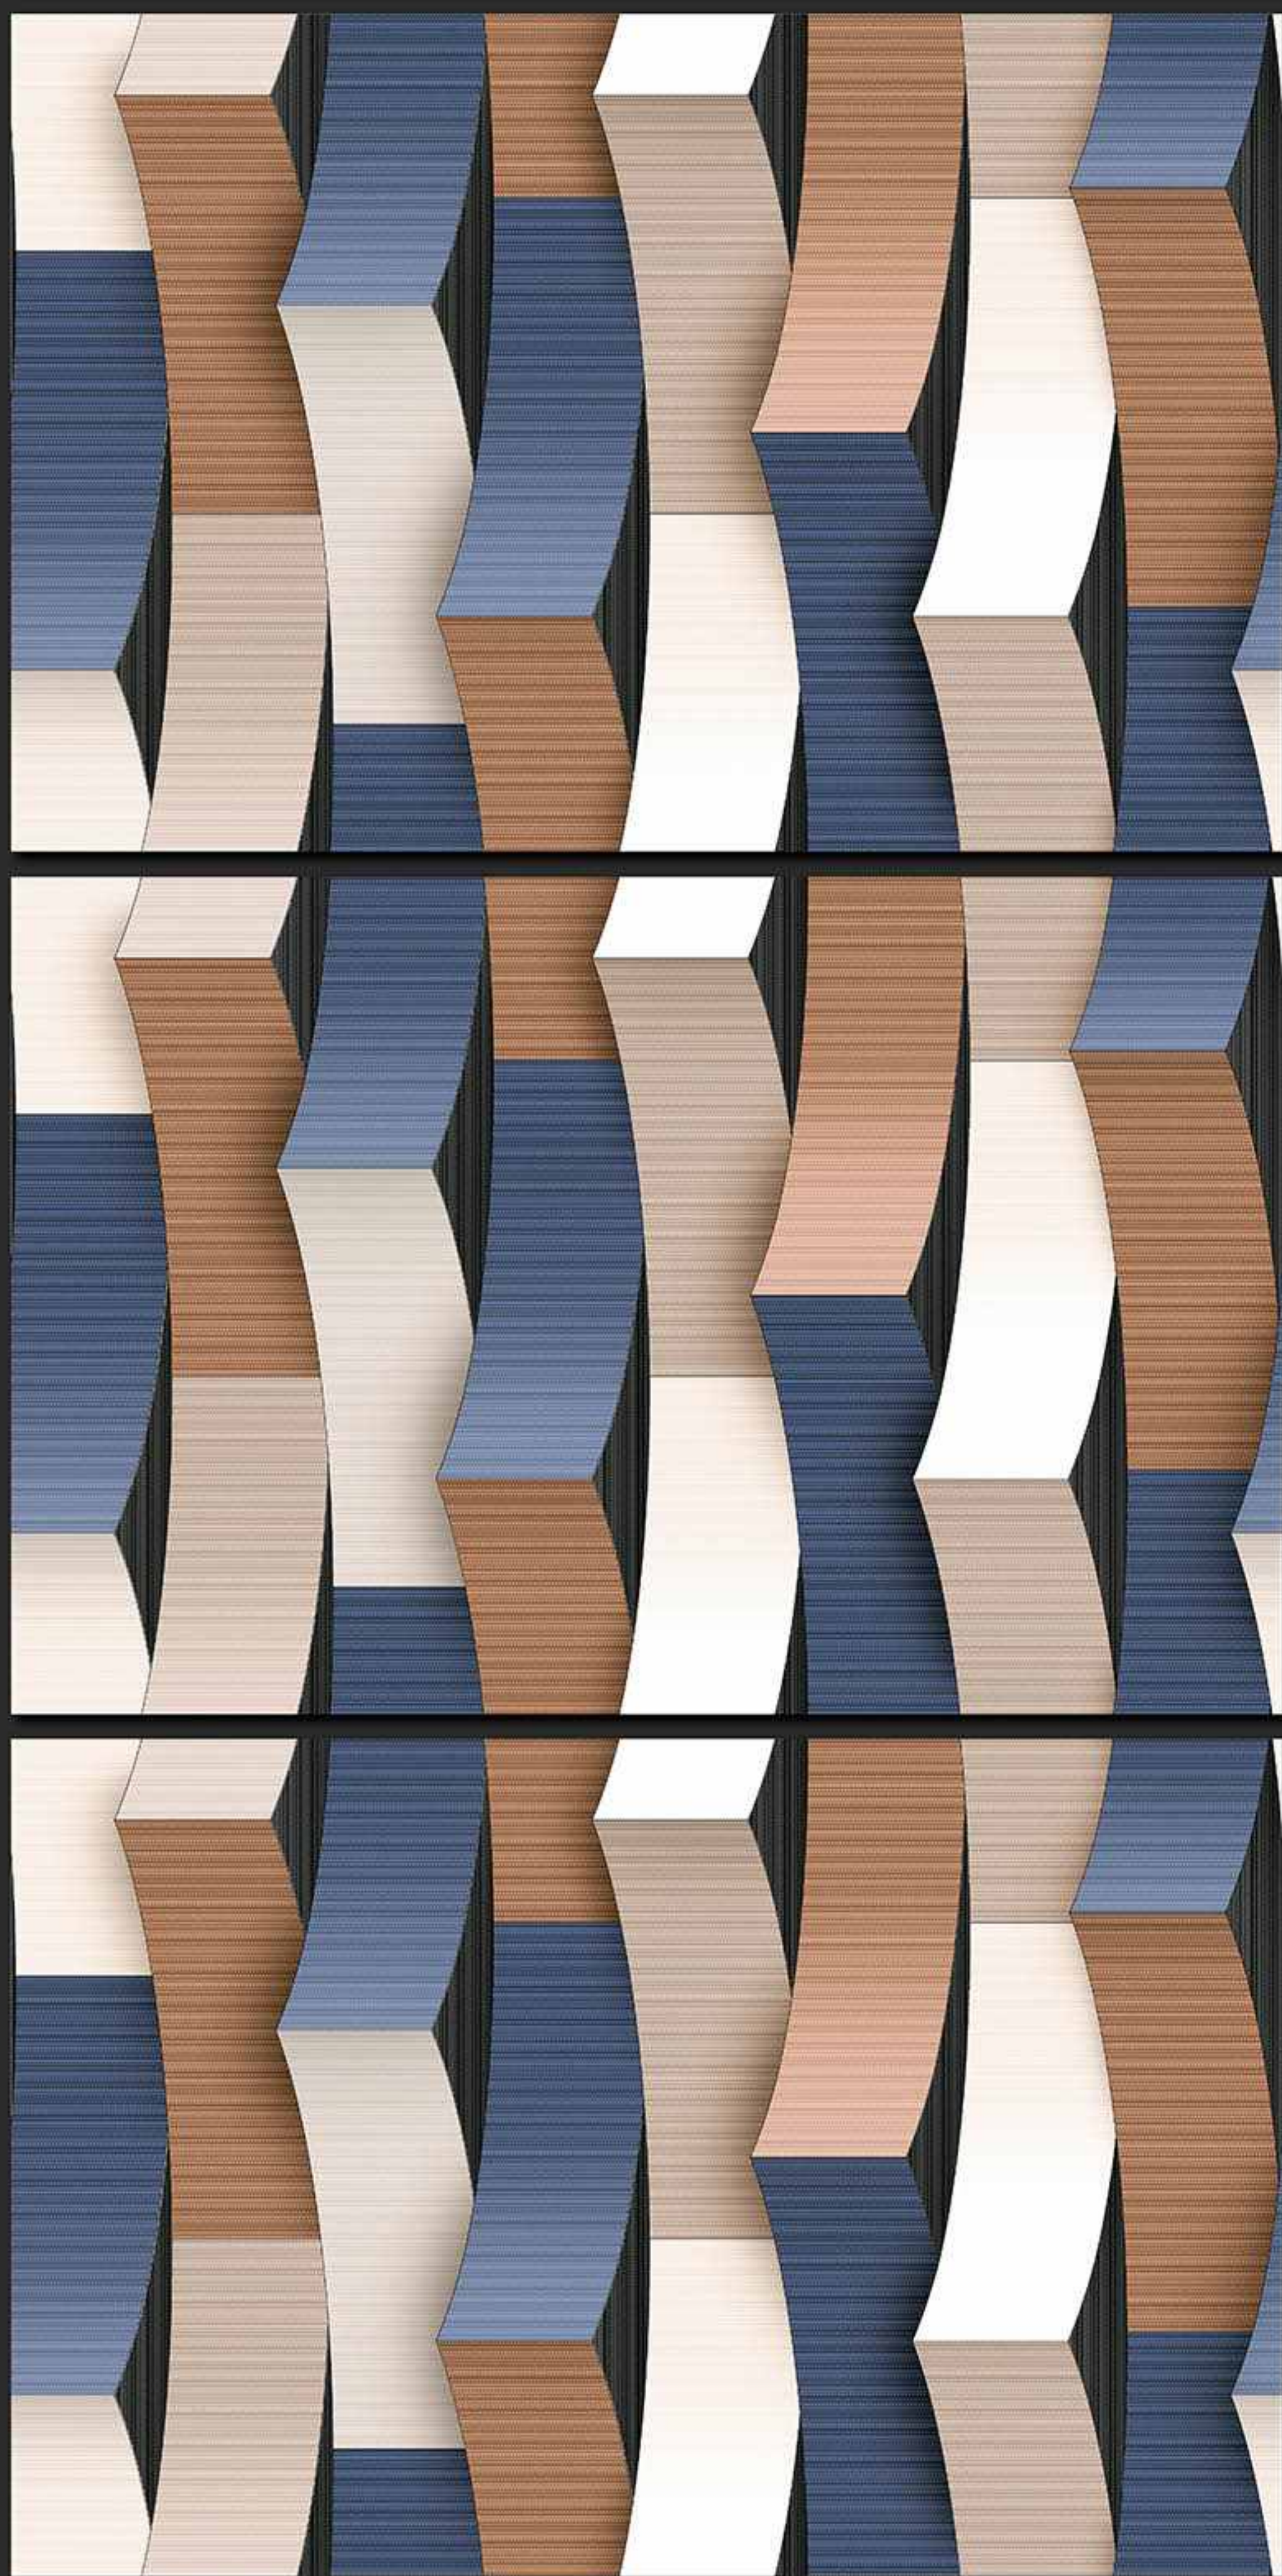

DIGITAL
WALL TILES

300x450MM GLOSSY

VERONICA
CERAMIC

285 [PLAIN]