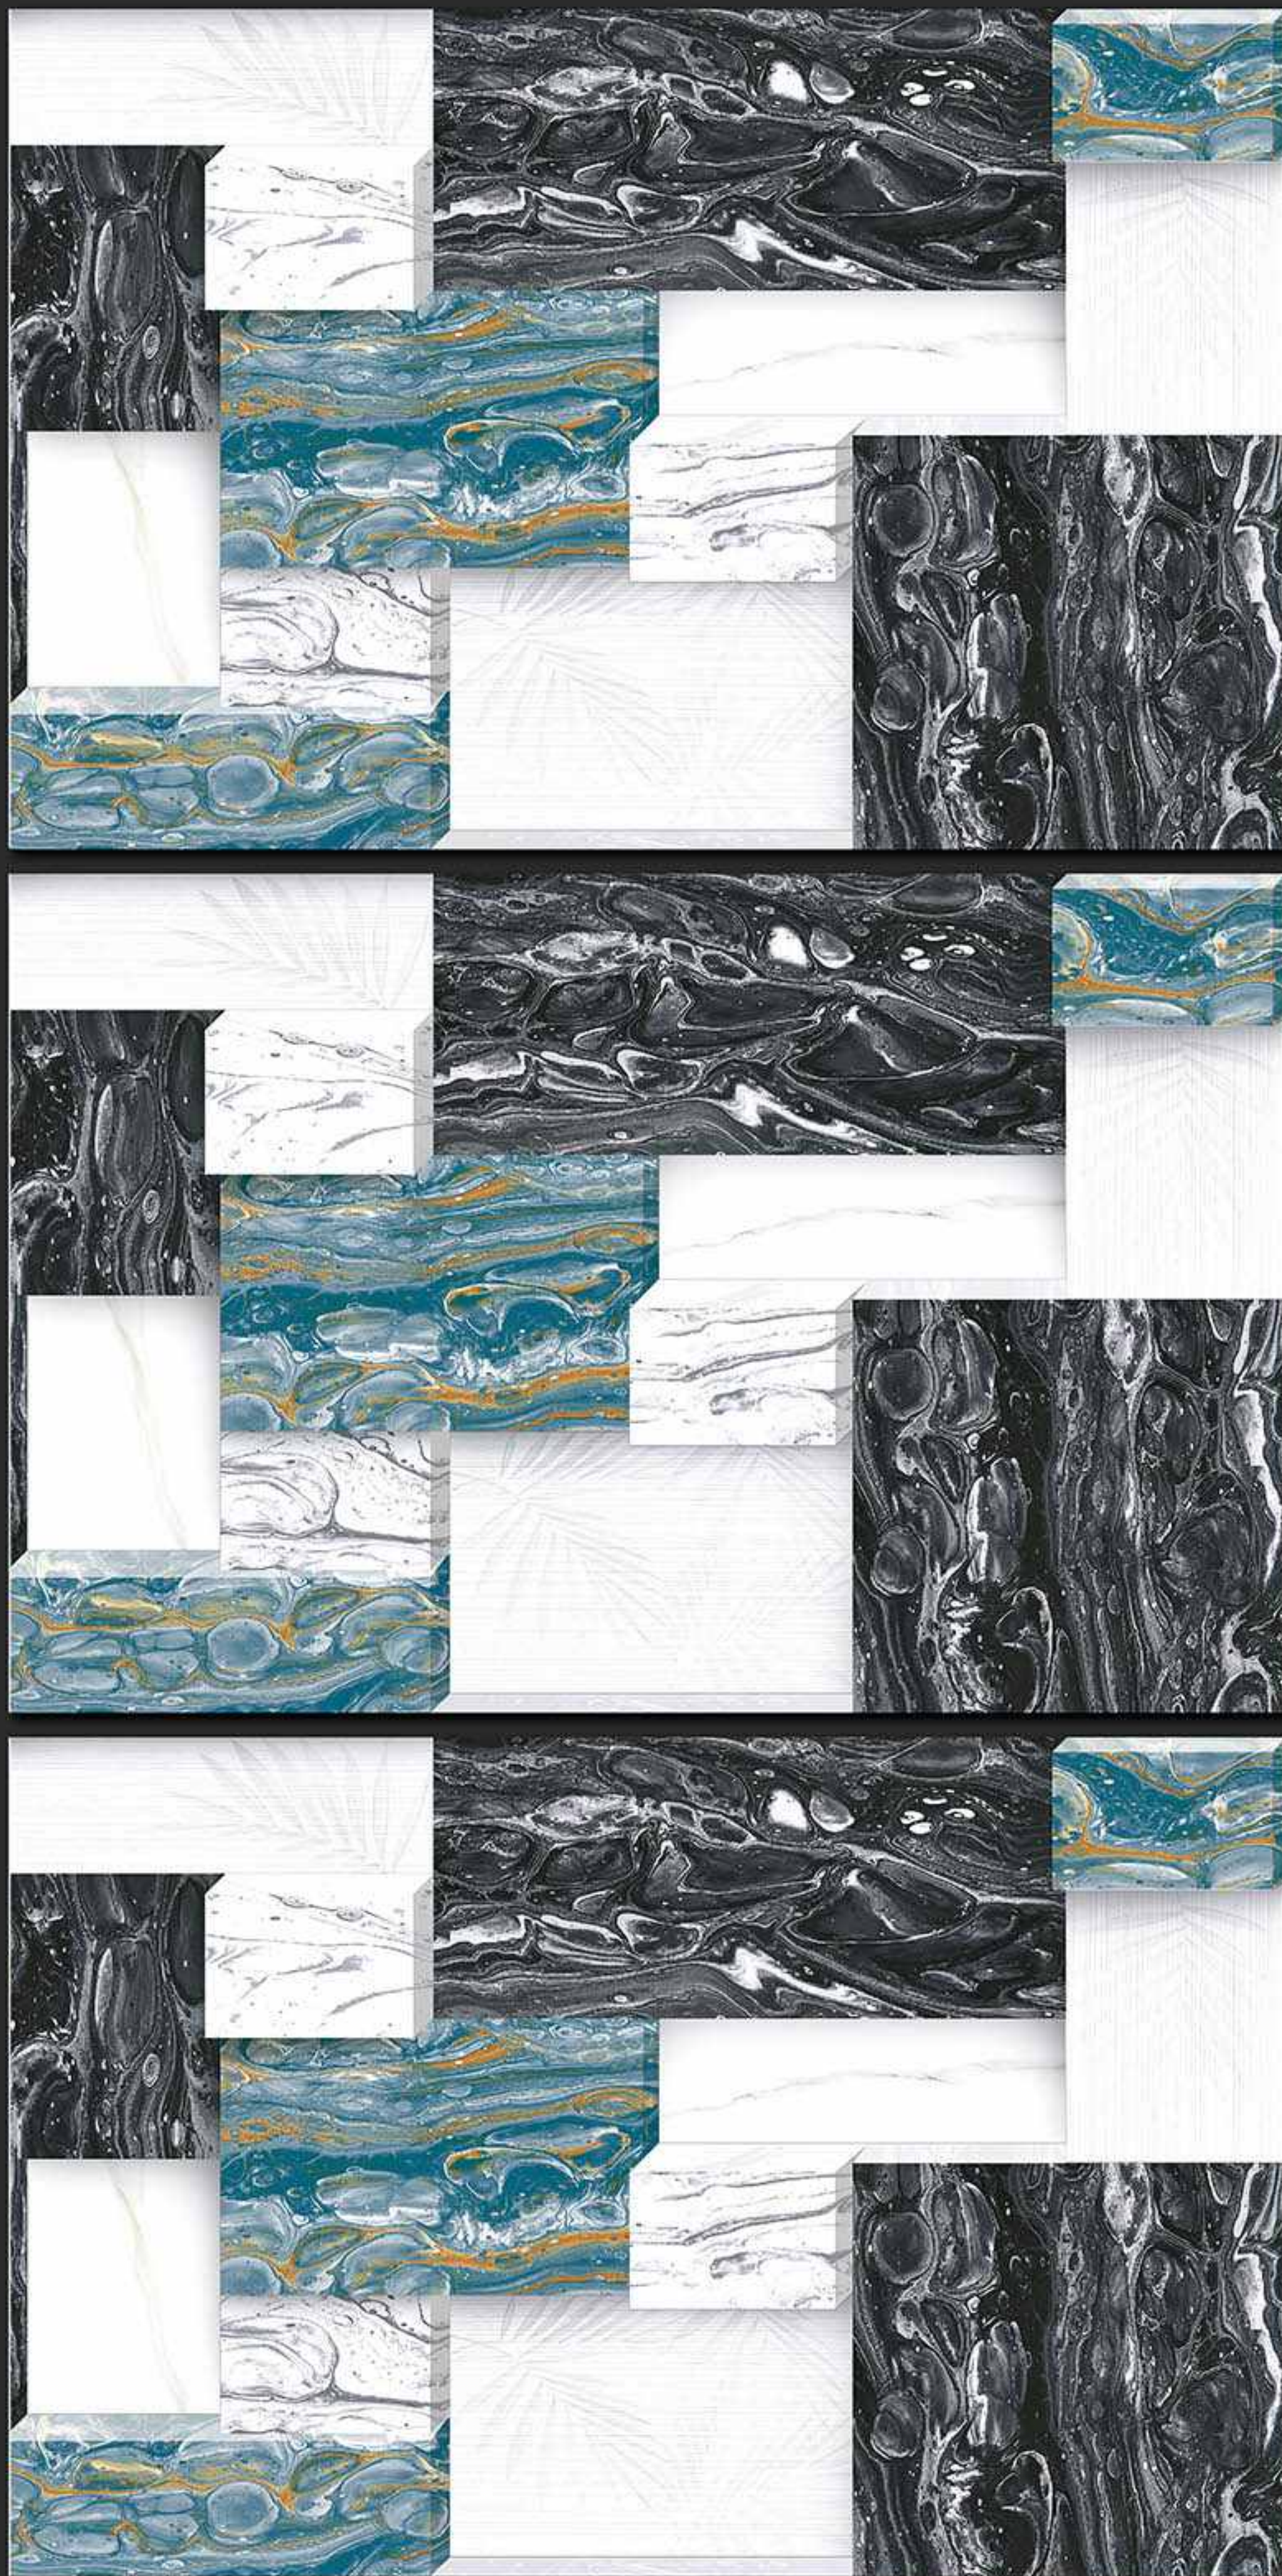

VERONICA
CERAMIC

374 [PLAIN]

DIGITAL
WALL TILES

300x450MM GLOSSY

VERONICA
CERAMIC

375 [PLAIN]

DIGITAL
WALL TILES

300x450MM GLOSSY