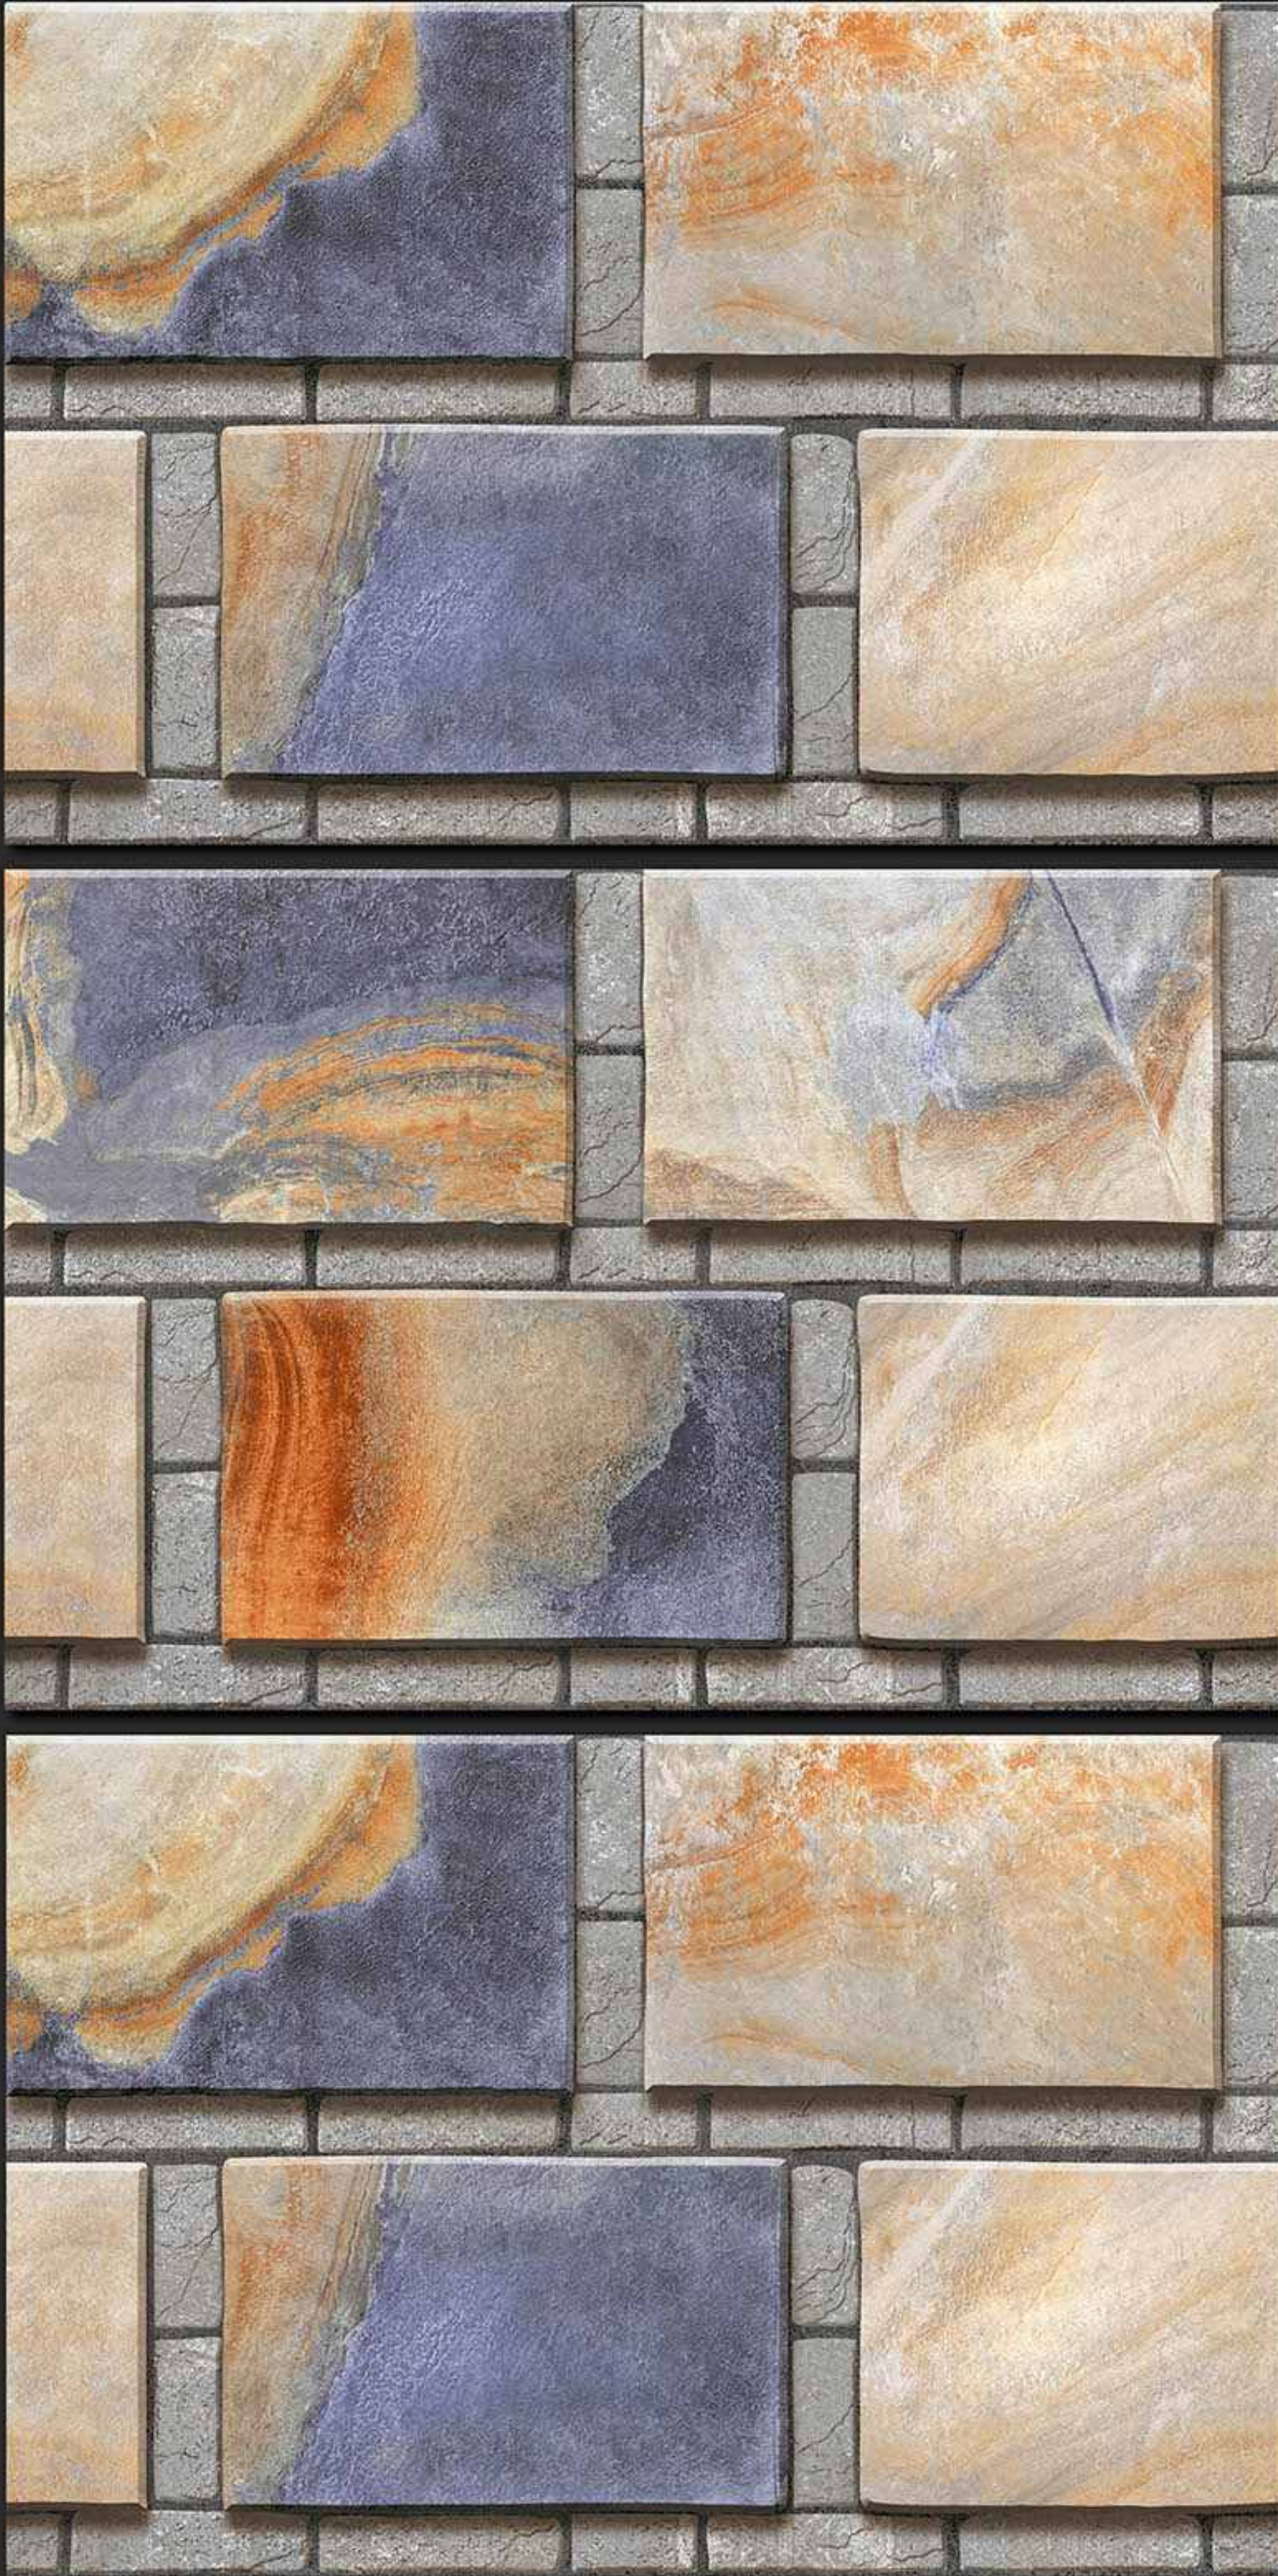

VERONICA
CERAMIC

231 [PLAIN]

DIGITAL
WALL TILES

300x450MM GLOSSY

VERONICA
CERAMIC

235 [PLAIN]

RANDOM

DIGITAL
WALL TILES