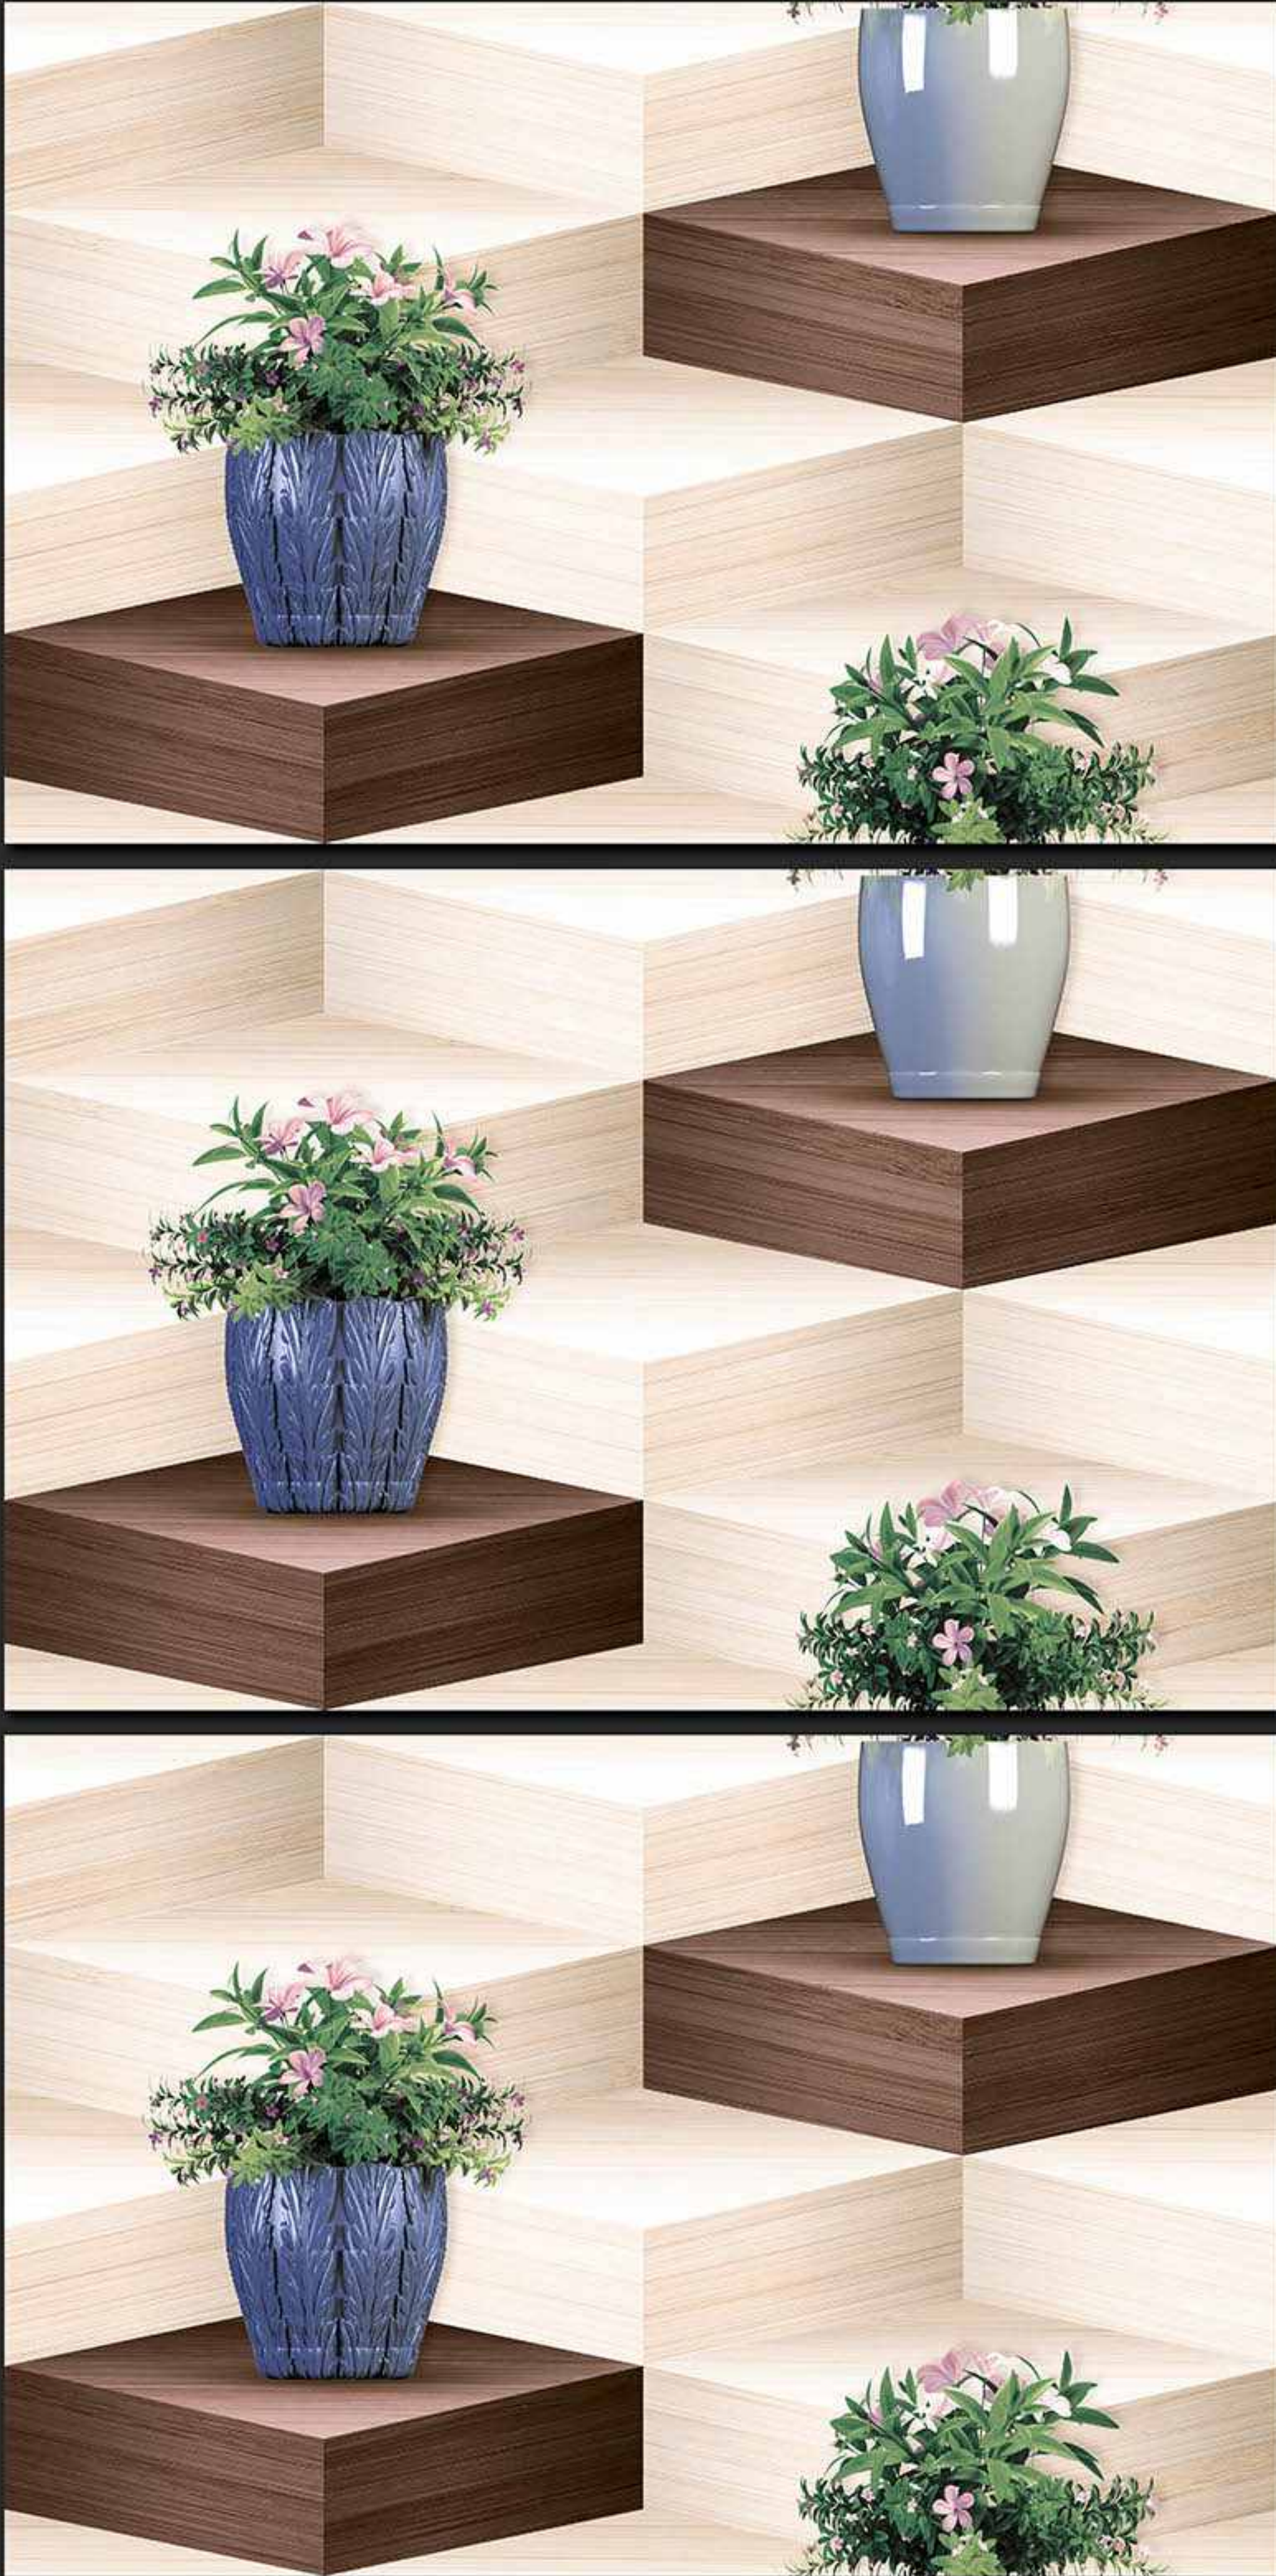

VERONICA
CERAMIC

177 [PLAIN]

DIGITAL
WALL TILES

300x450MM GLOSSY

VERONICA
CERAMIC

178 [PLAIN]

DIGITAL
WALL TILES

300x450MM GLOSSY