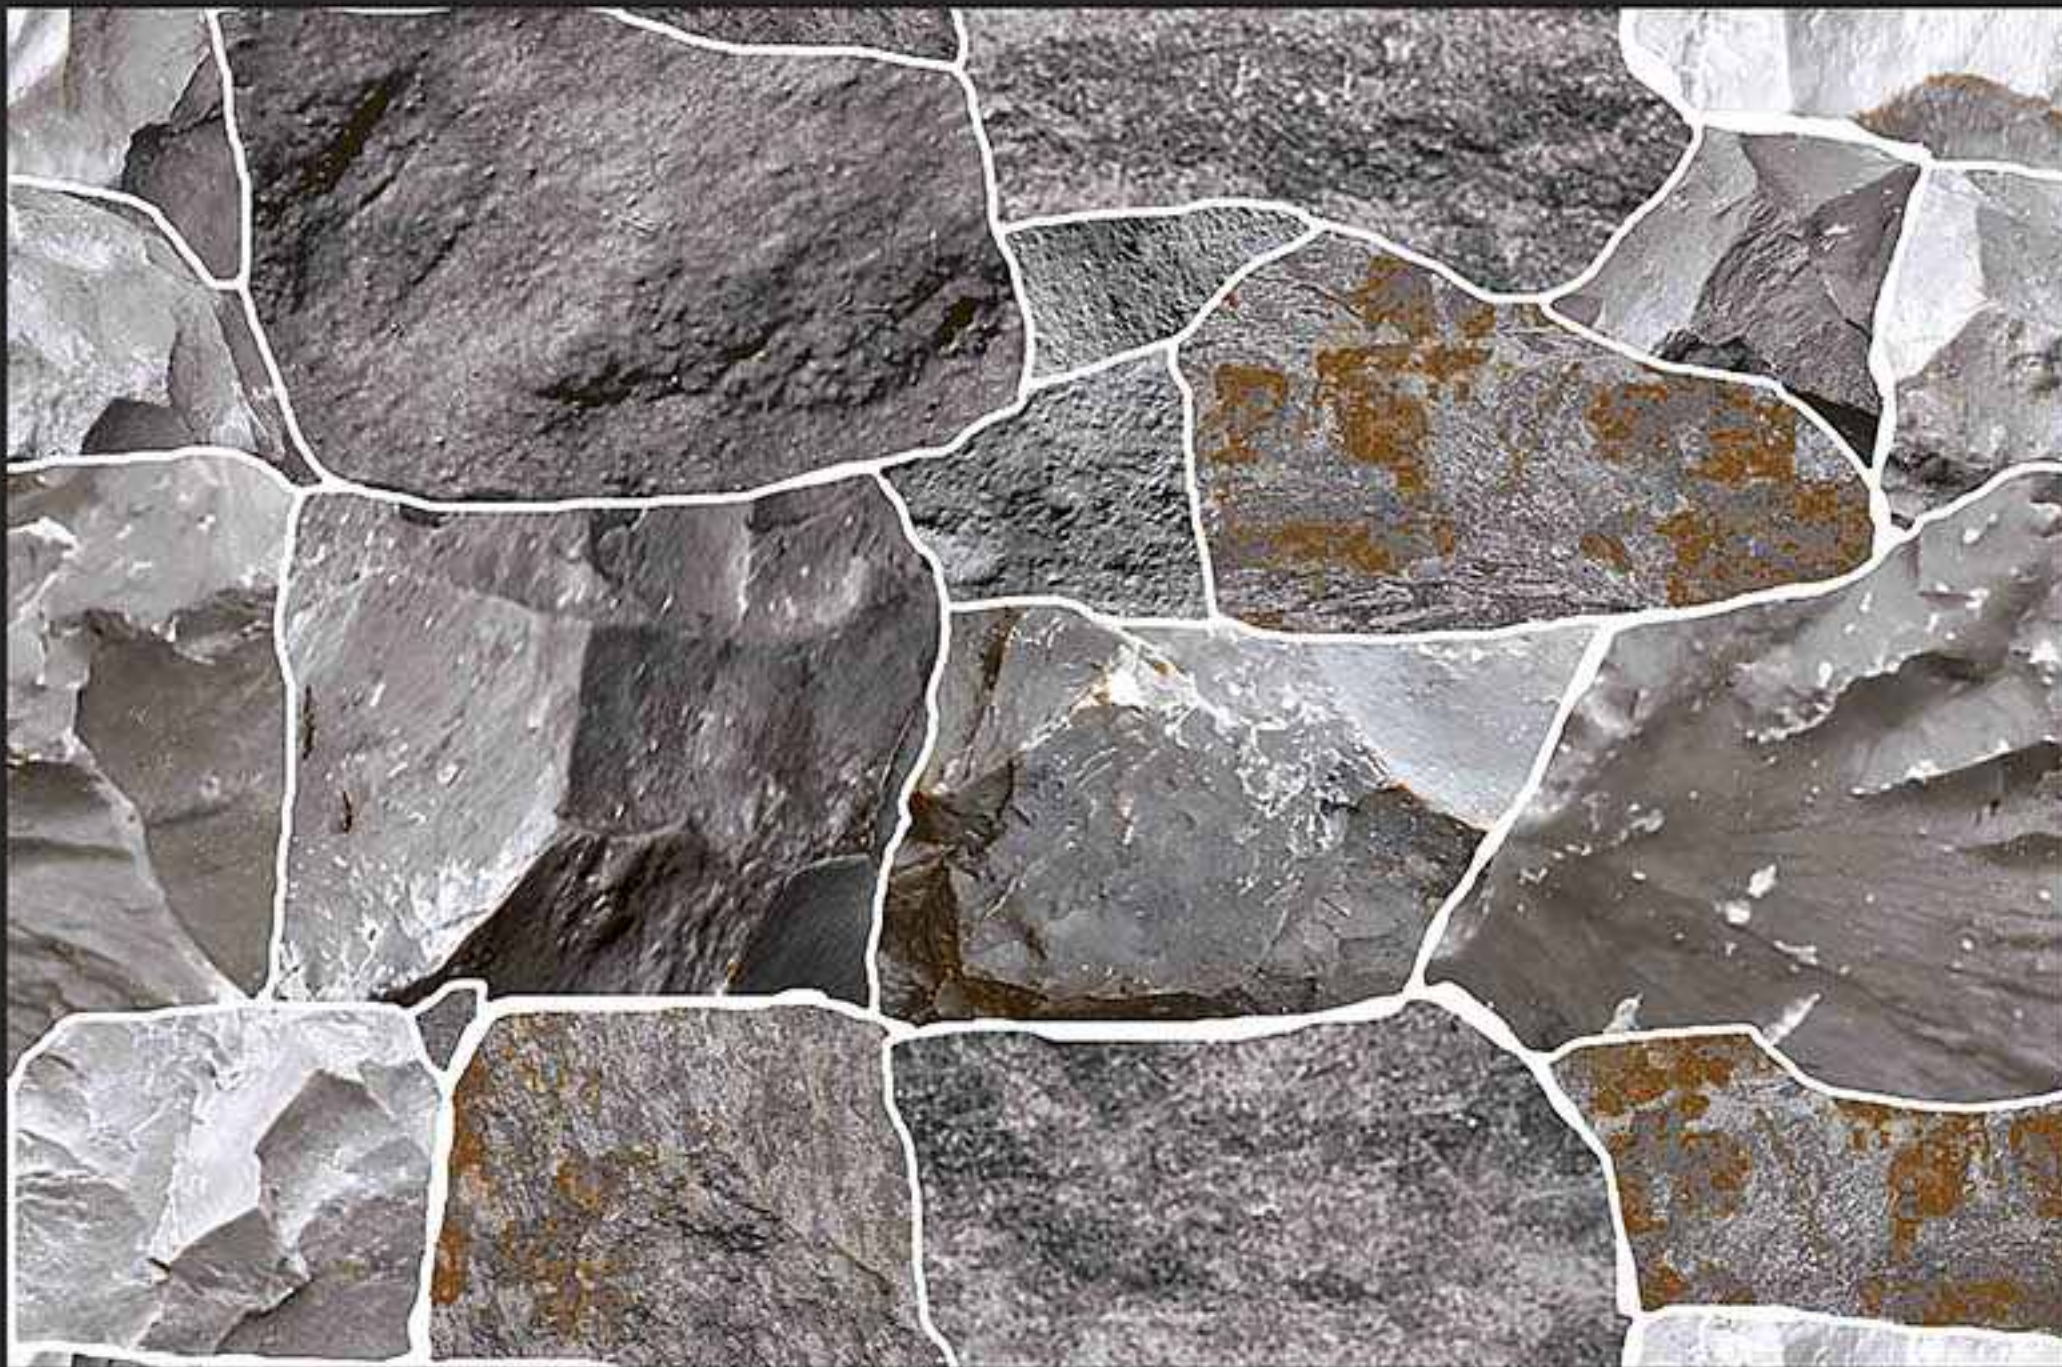

300x450MM GLOSSY

VERONICA
CERAMIC

316 [PLAIN]

DIGITAL
WALL TILES

300x450MM GLOSSY

VERONICA
CERAMIC

324 [PLAIN]

DIGITAL
WALL TILES