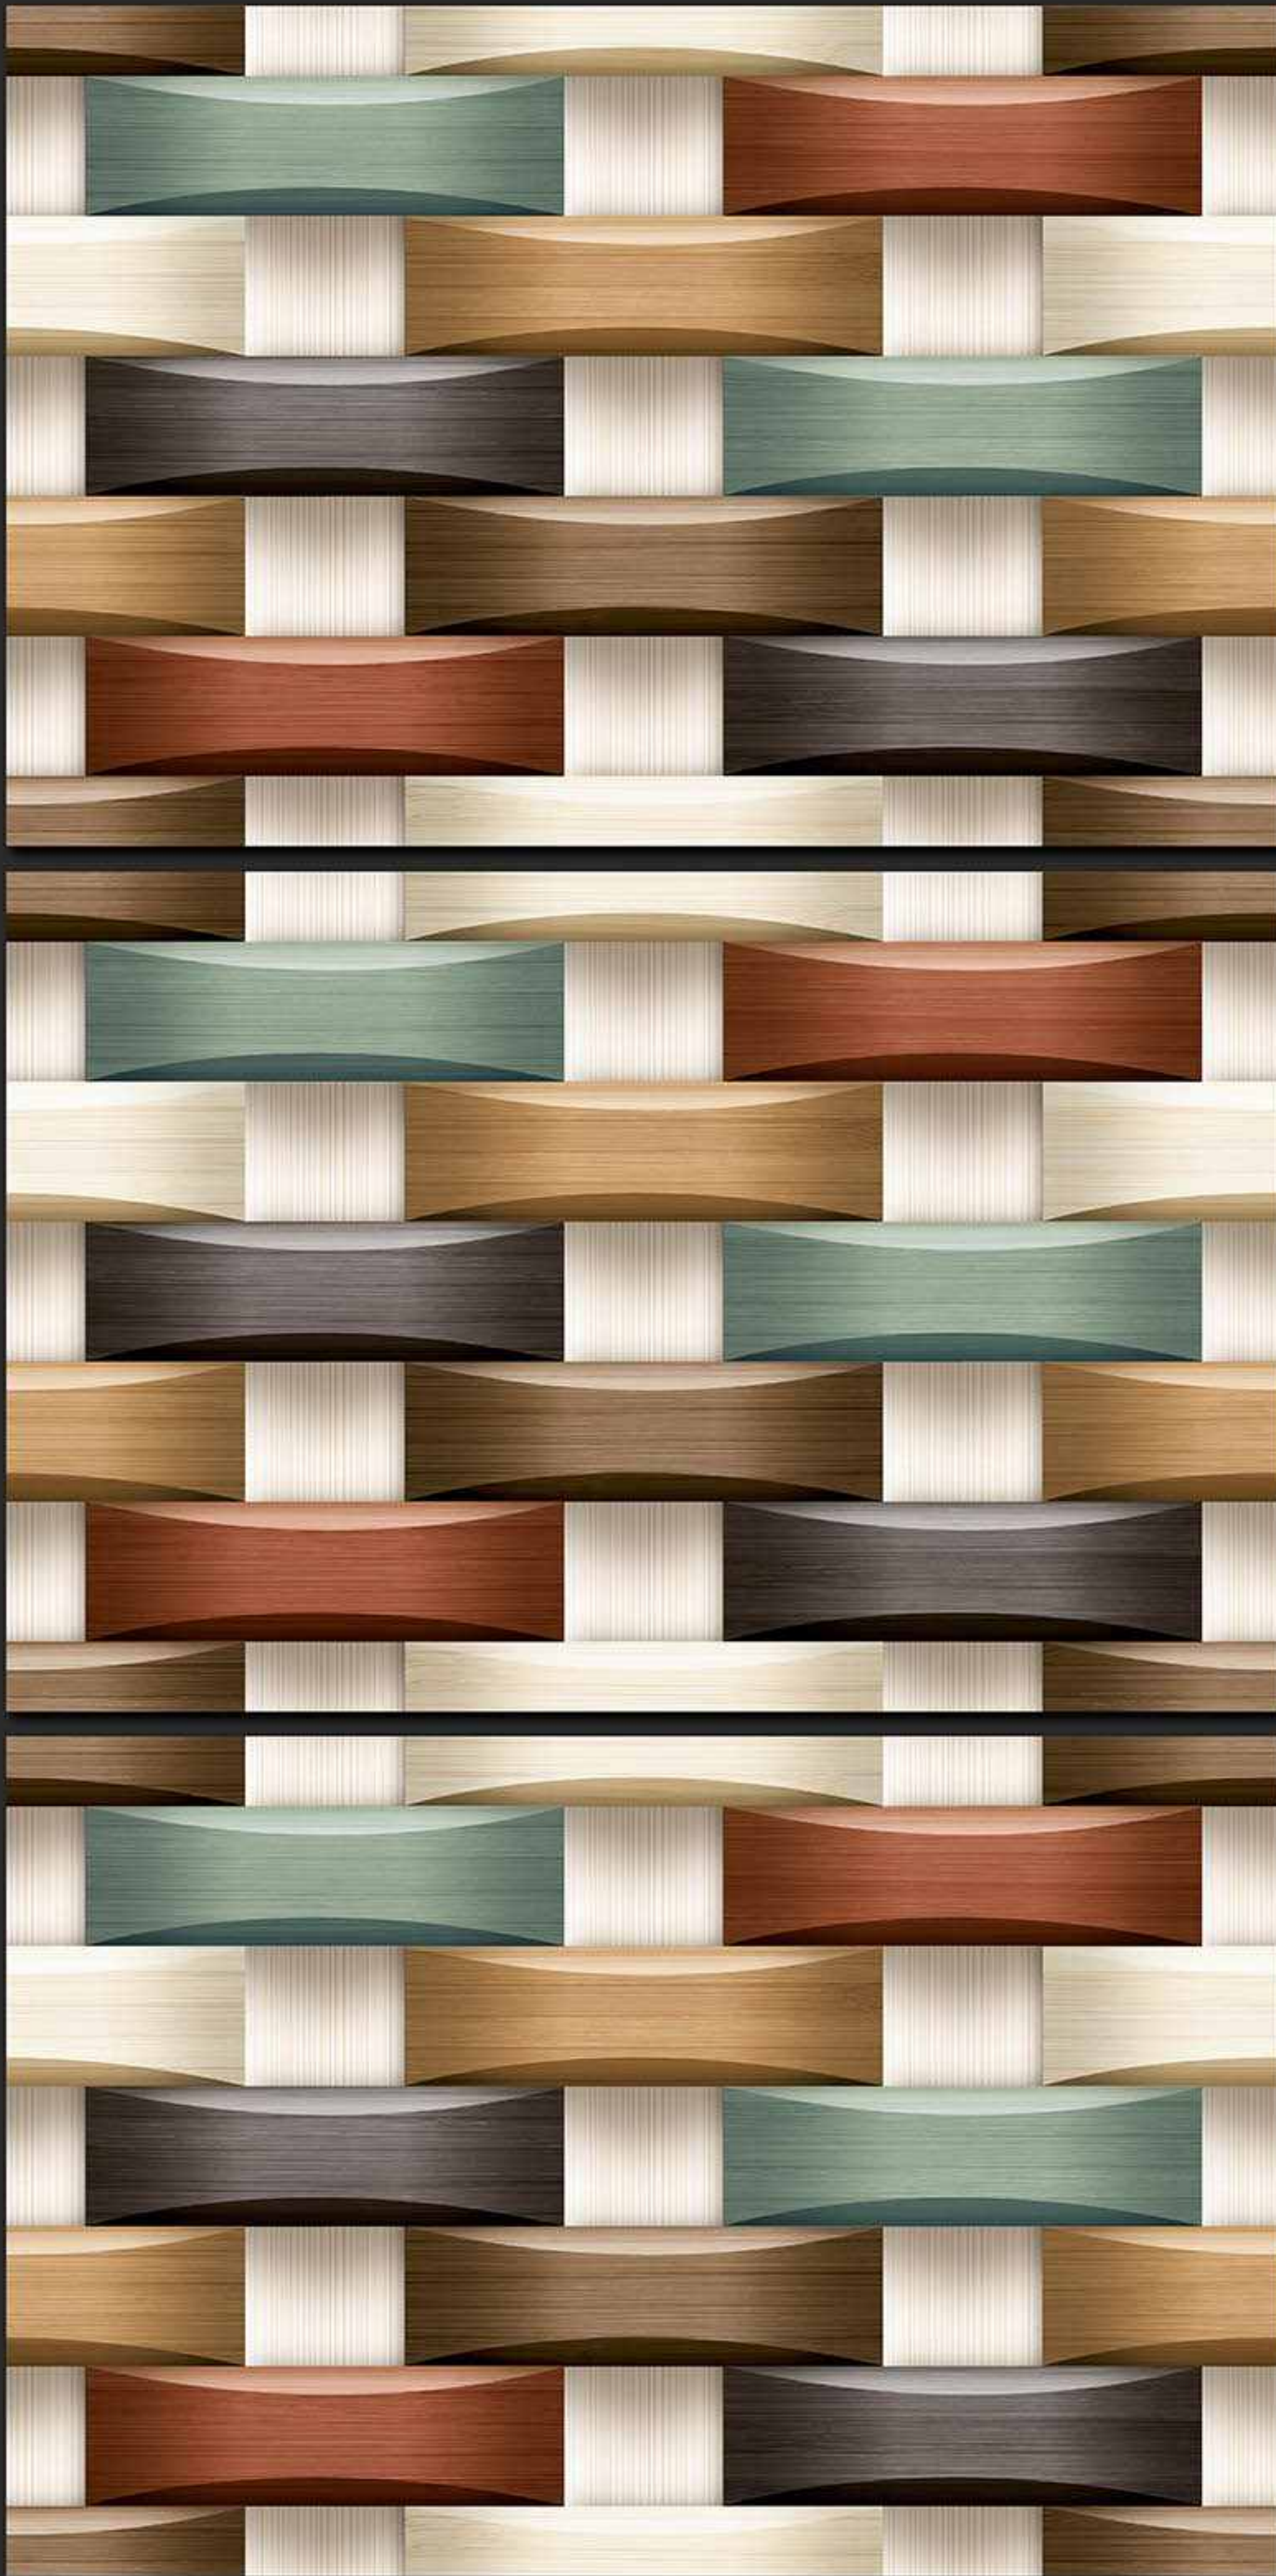

DIGITAL
WALL TILES

300x450MM GLOSSY

VERONICA
CERAMIC

203 [PLAIN]