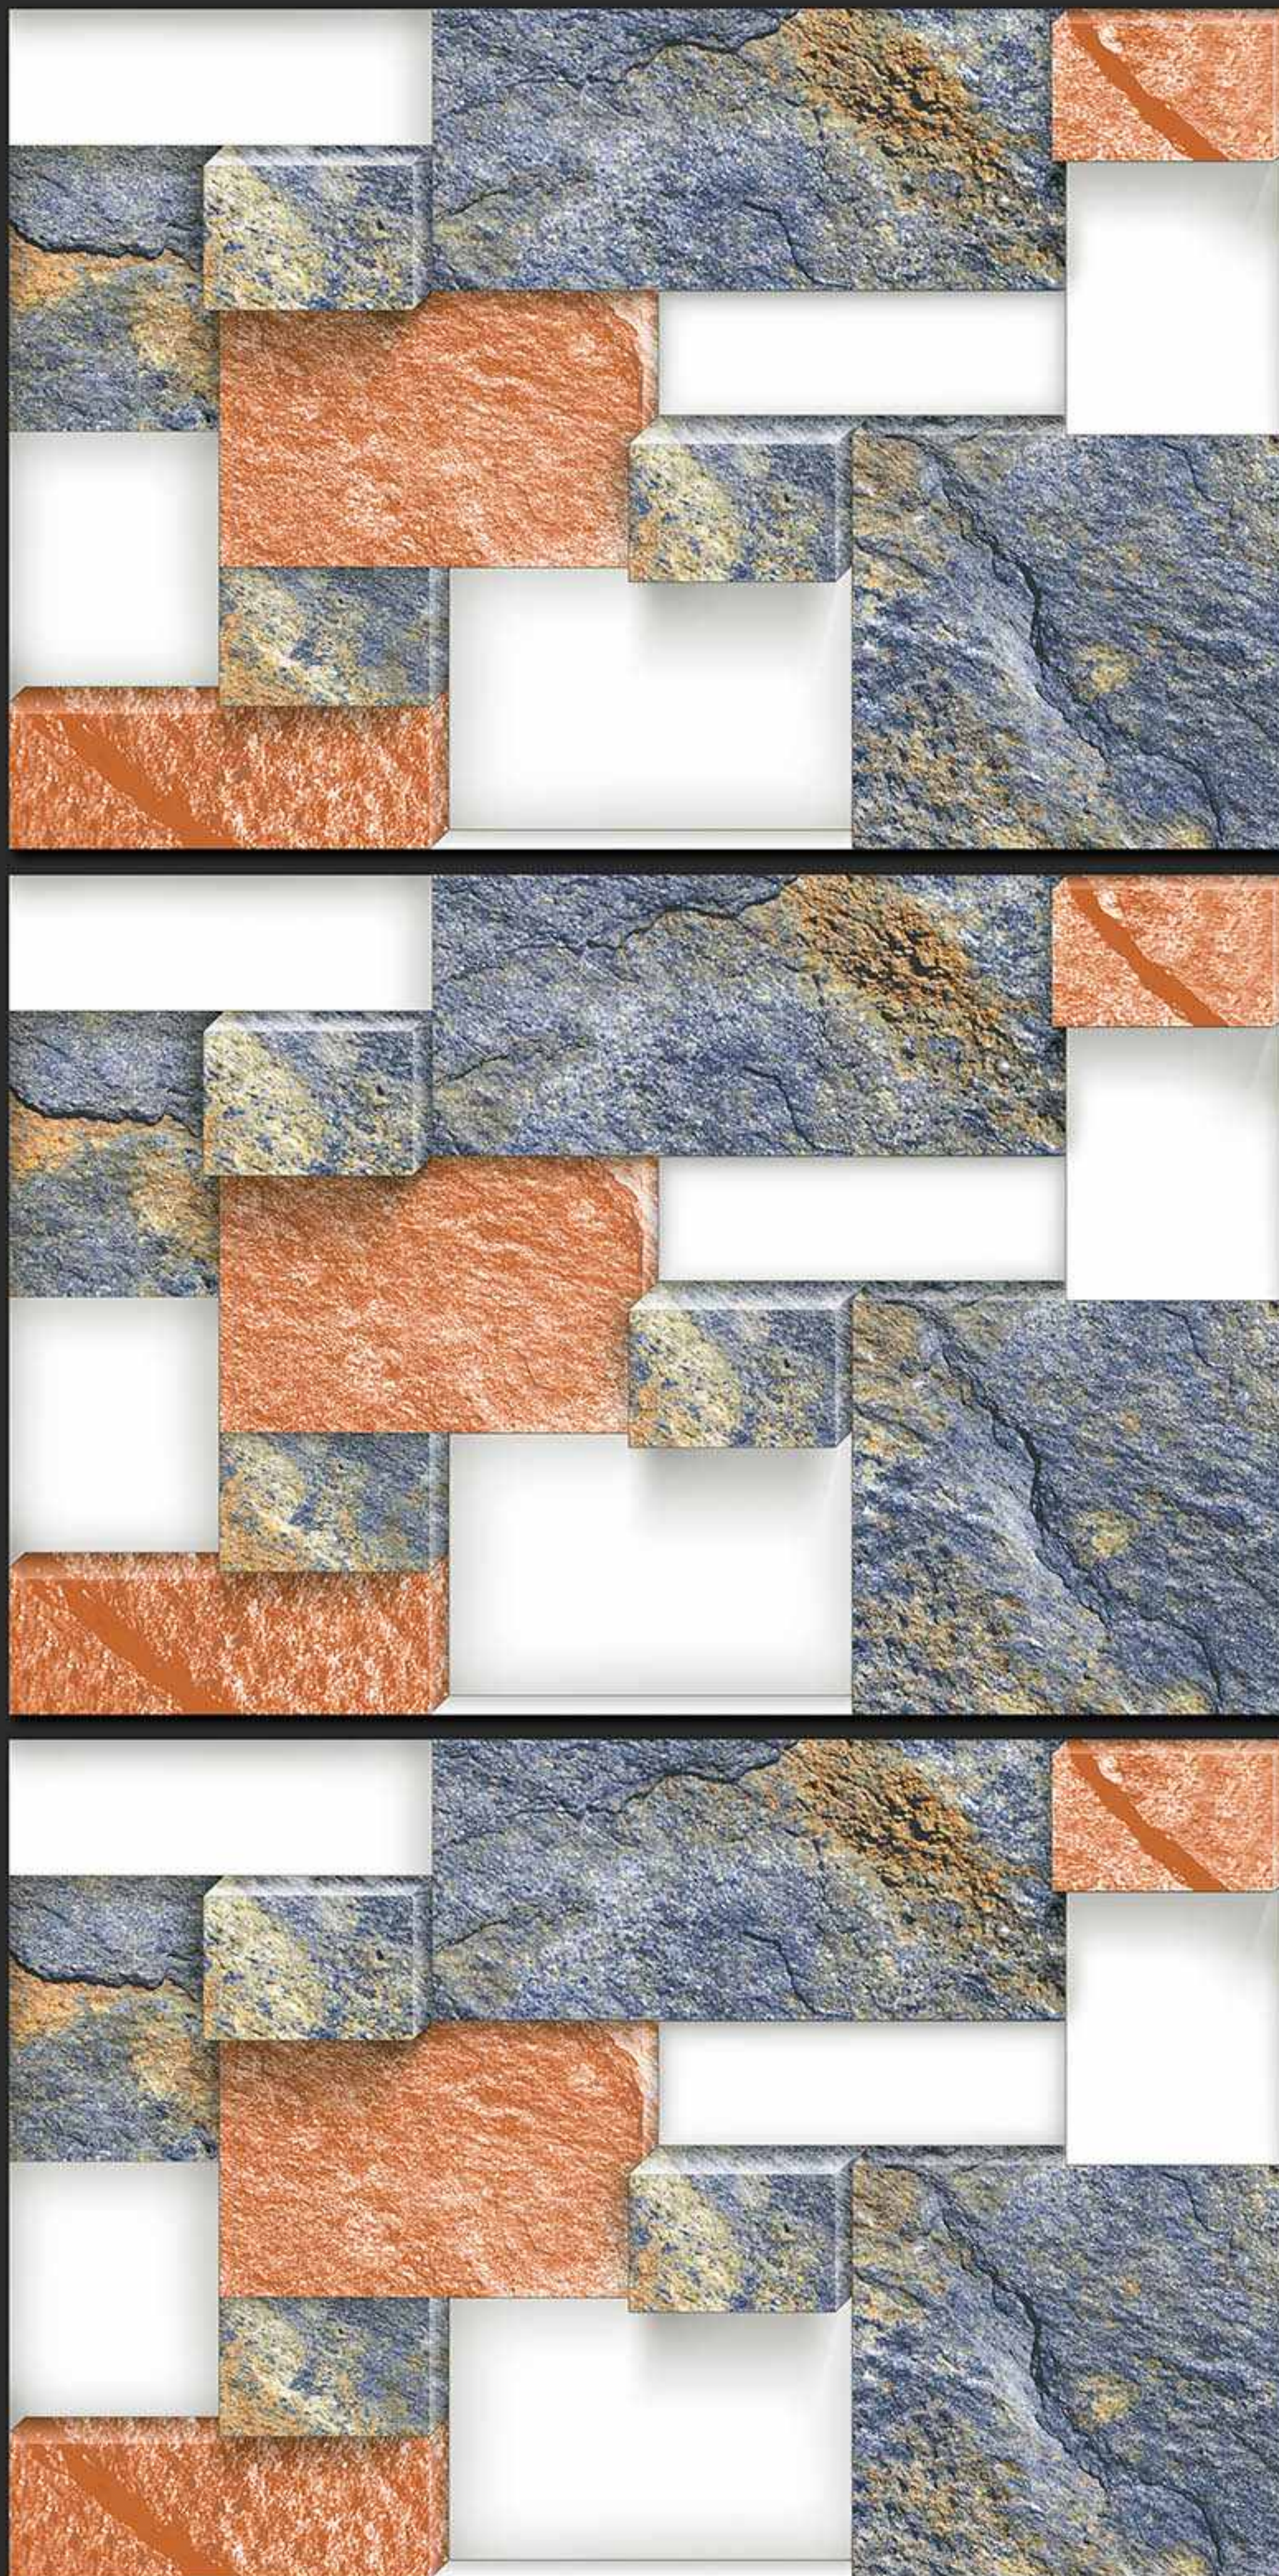

DIGITAL
WALL TILES

300x450MM GLOSSY

VERONICA
CERAMIC

237 [PLAIN]