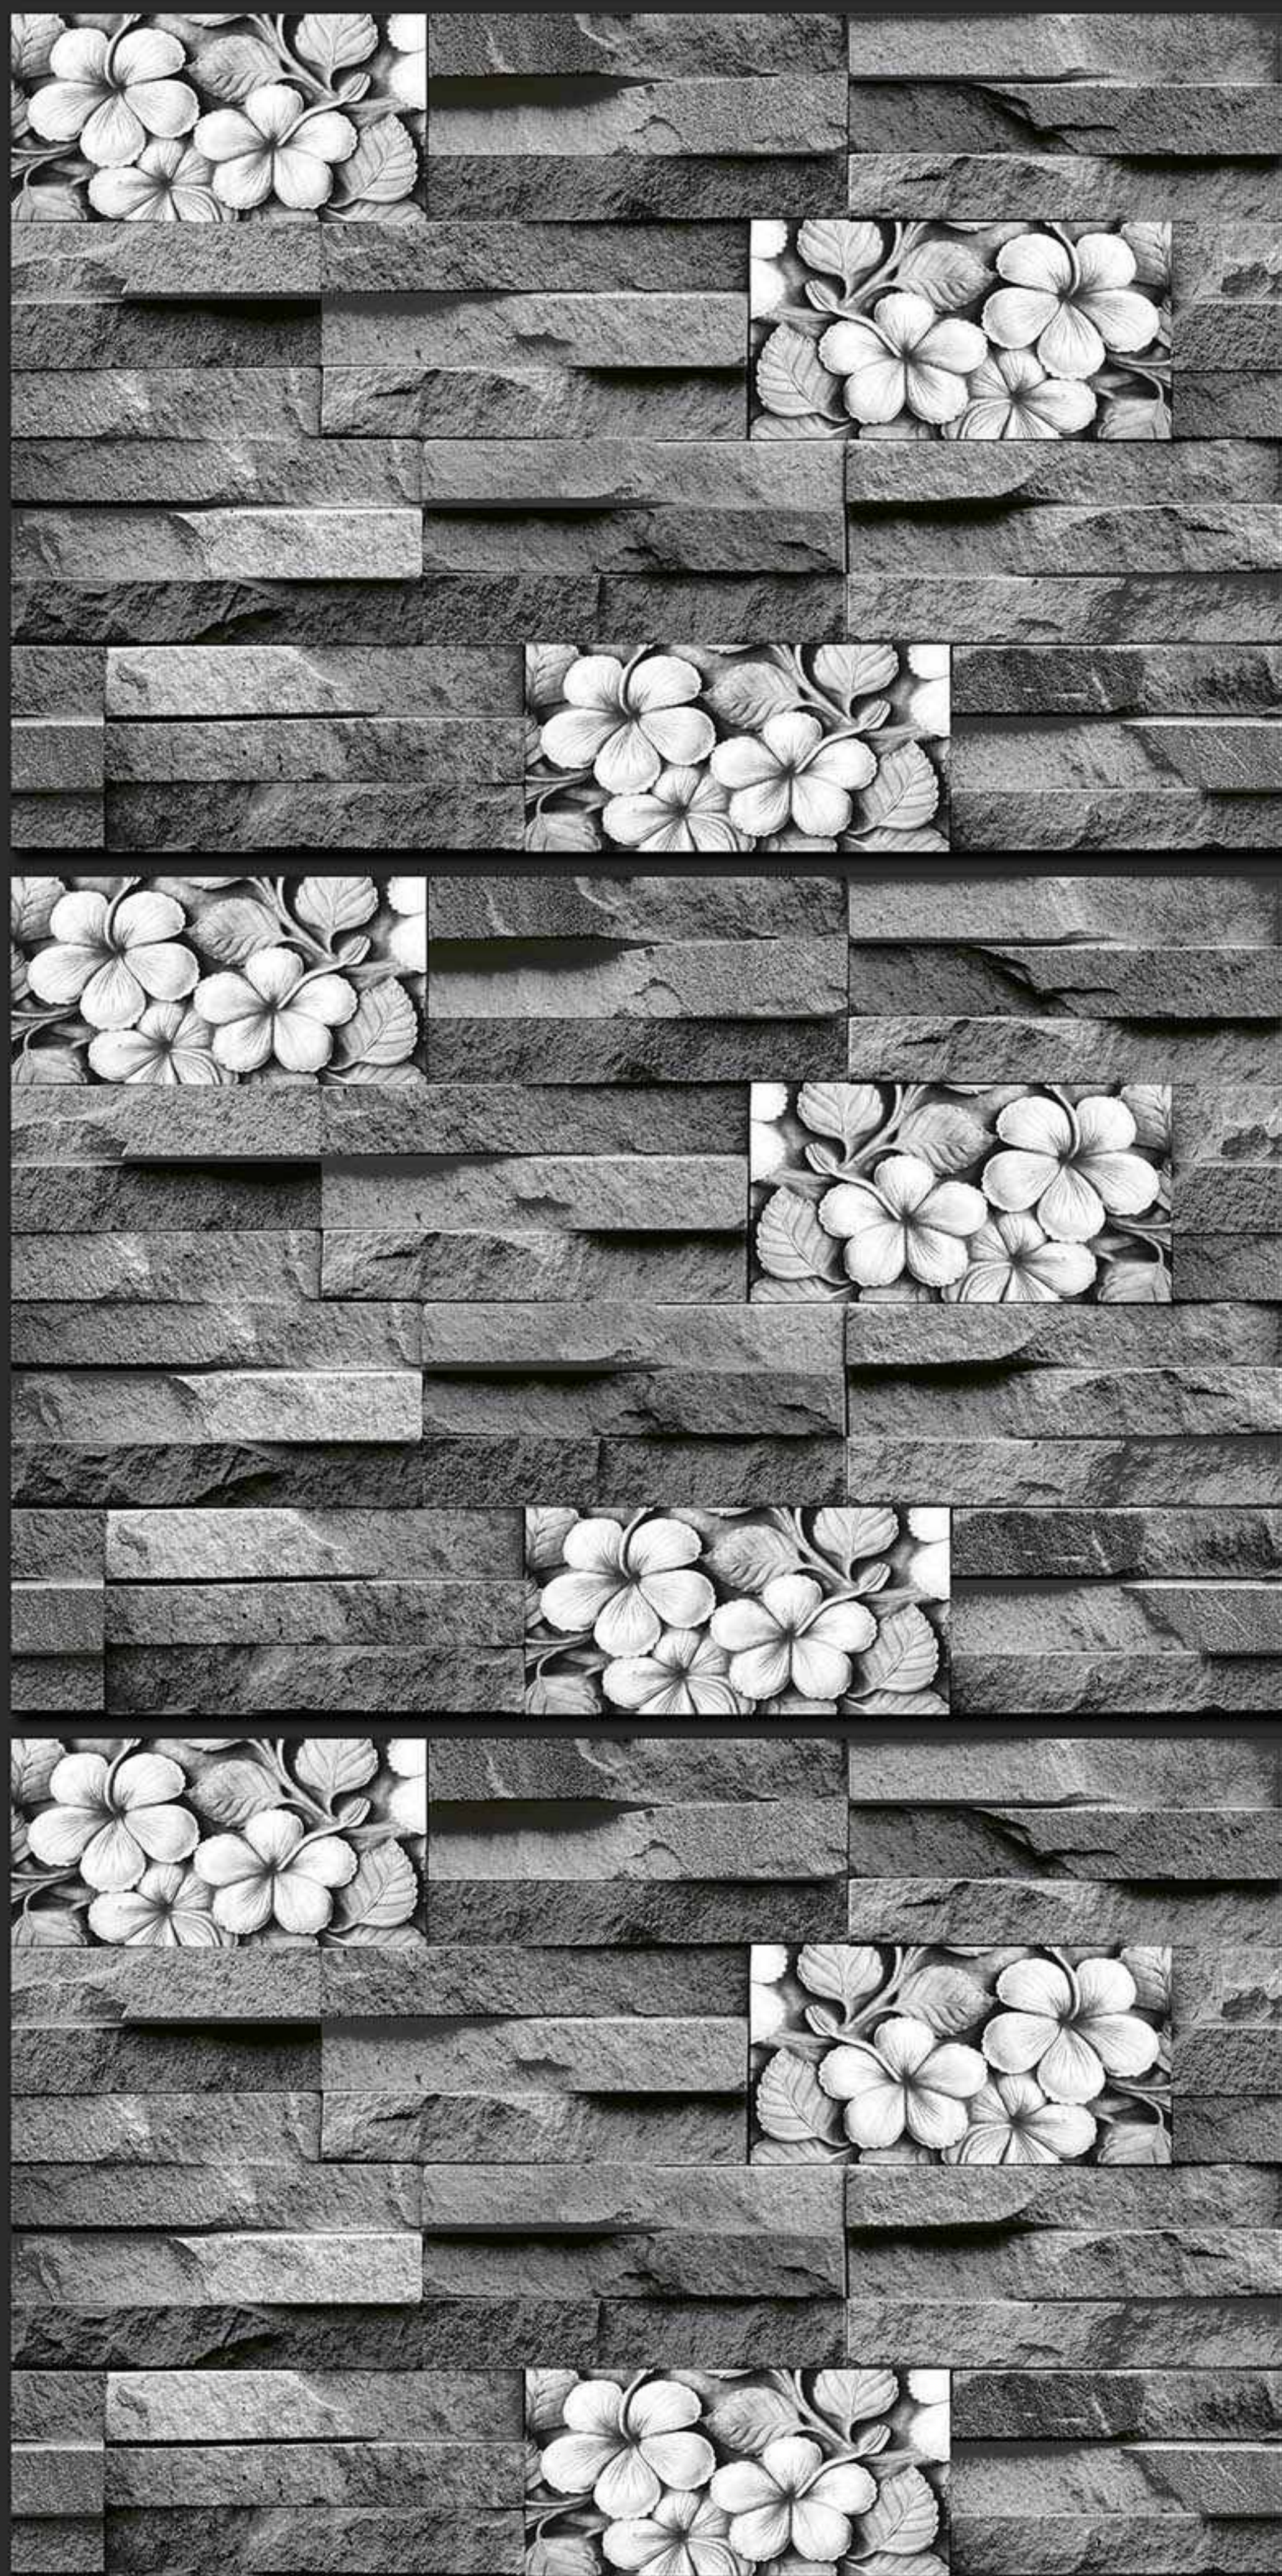

DIGITAL
WALL TILES

300x450MM GLOSSY

VERONICA
CERAMIC

227 [PLAIN]