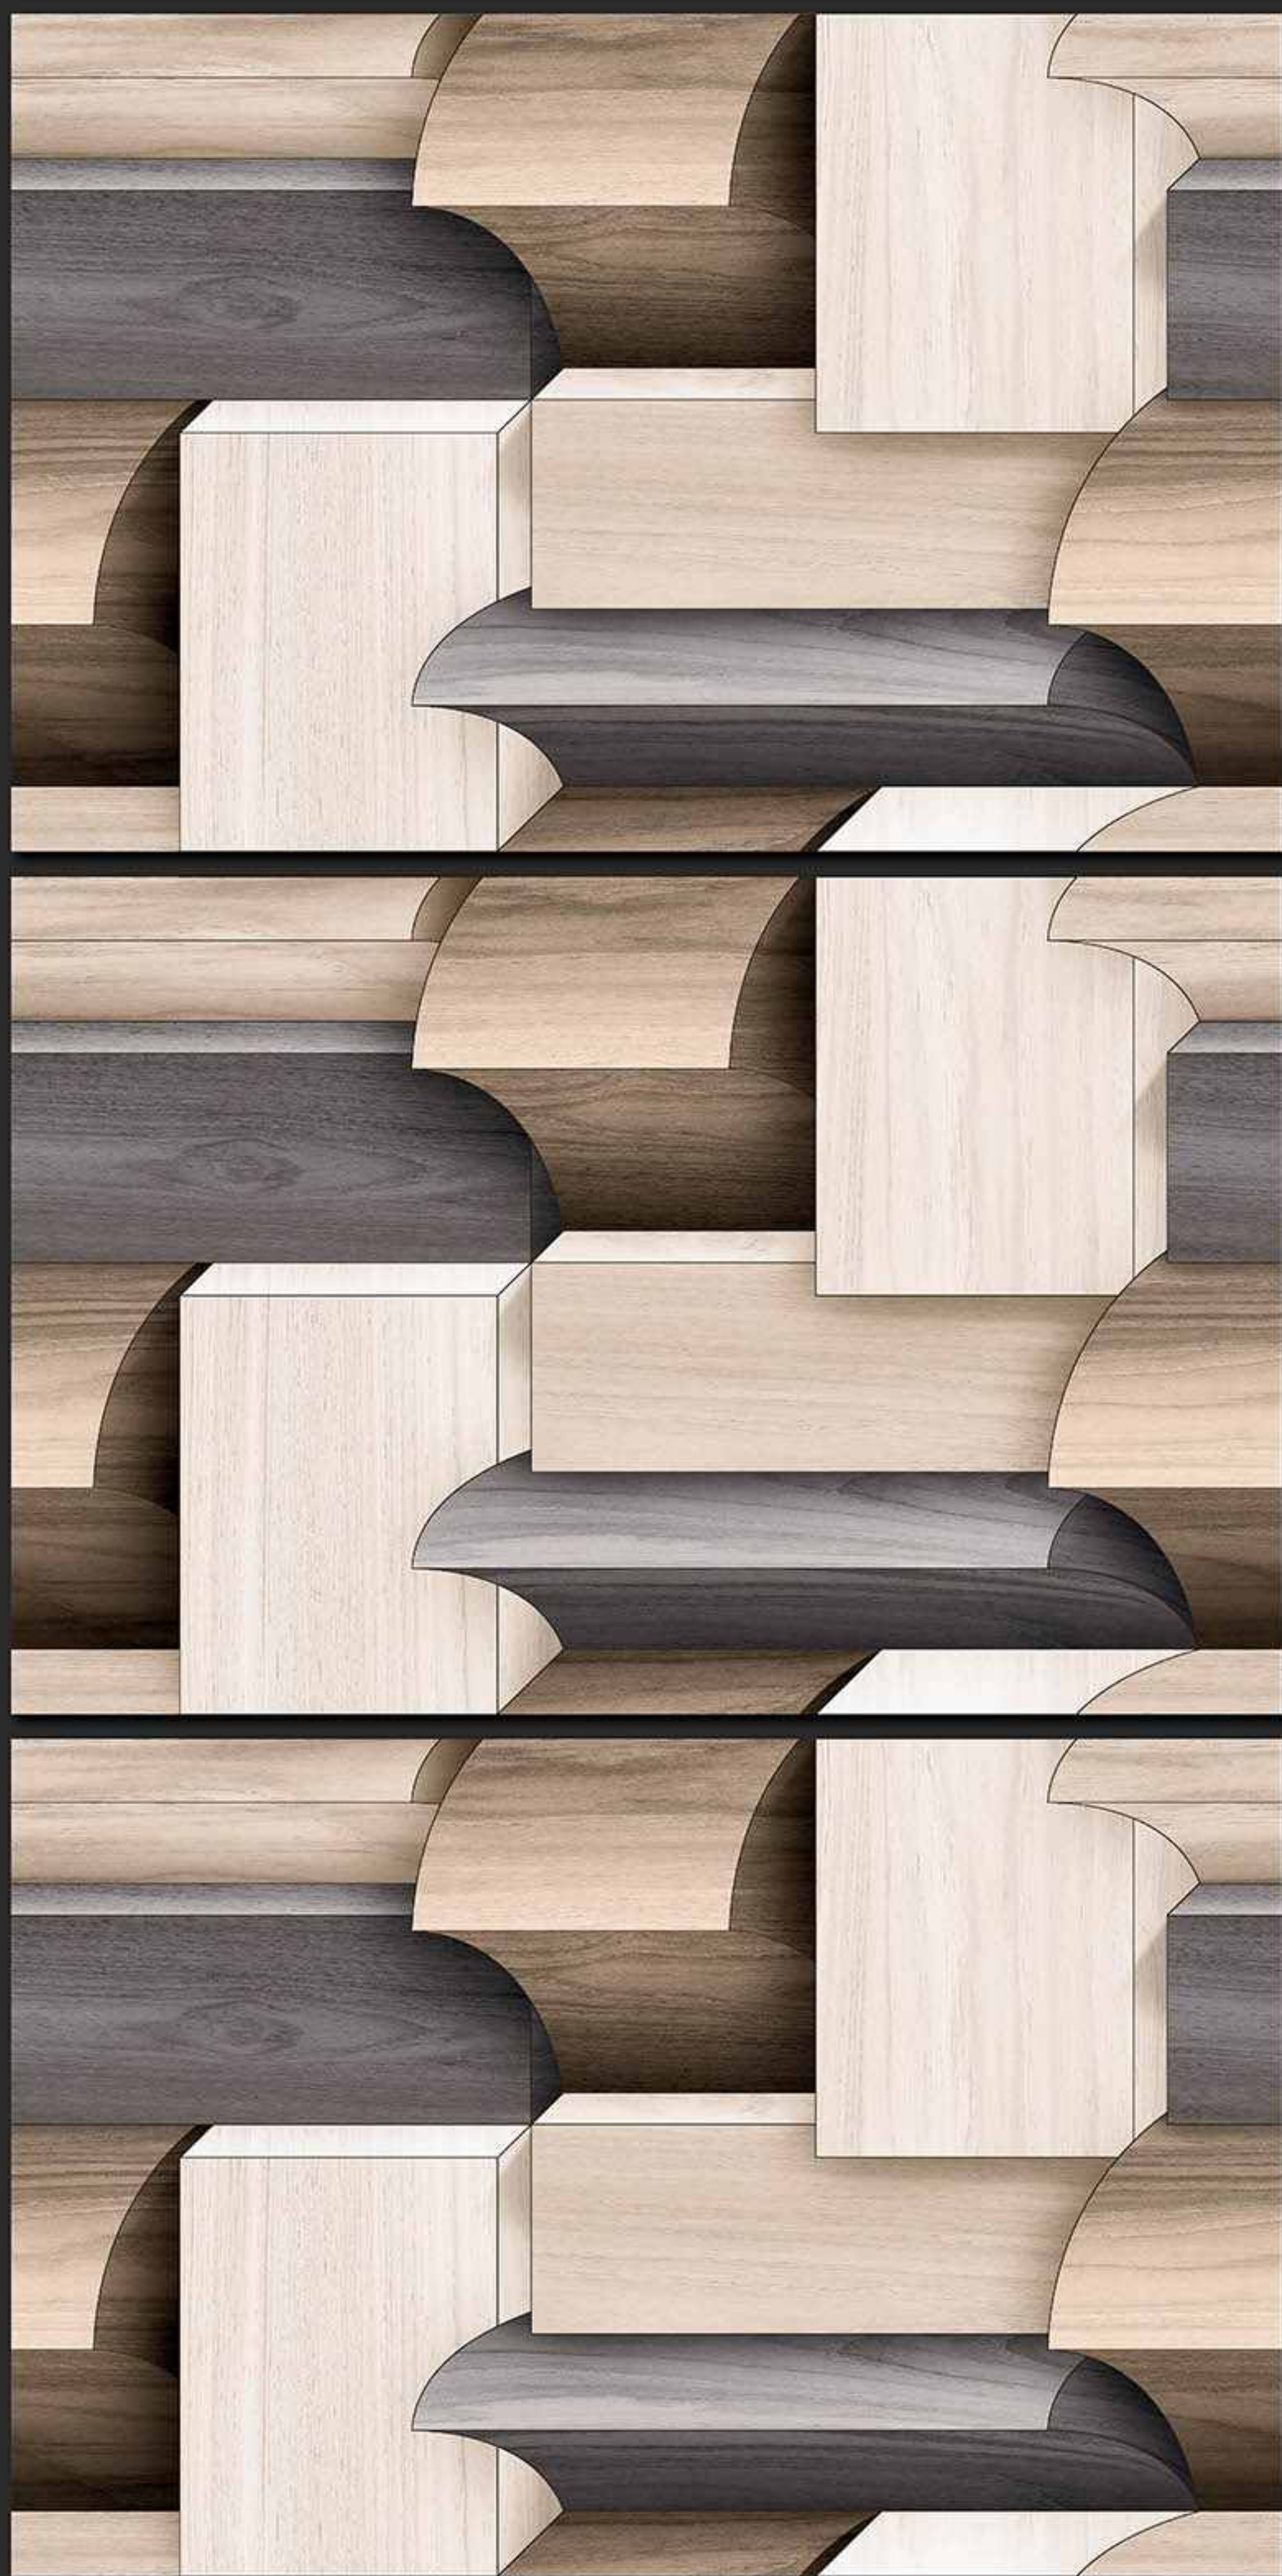

300x450MM GLOSSY

VERONICA
CERAMIC

287 [PLAIN]

DIGITAL
WALL TILES

300x450MM GLOSSY

VERONICA
CERAMIC

288 [PLAIN]

DIGITAL
WALL TILES