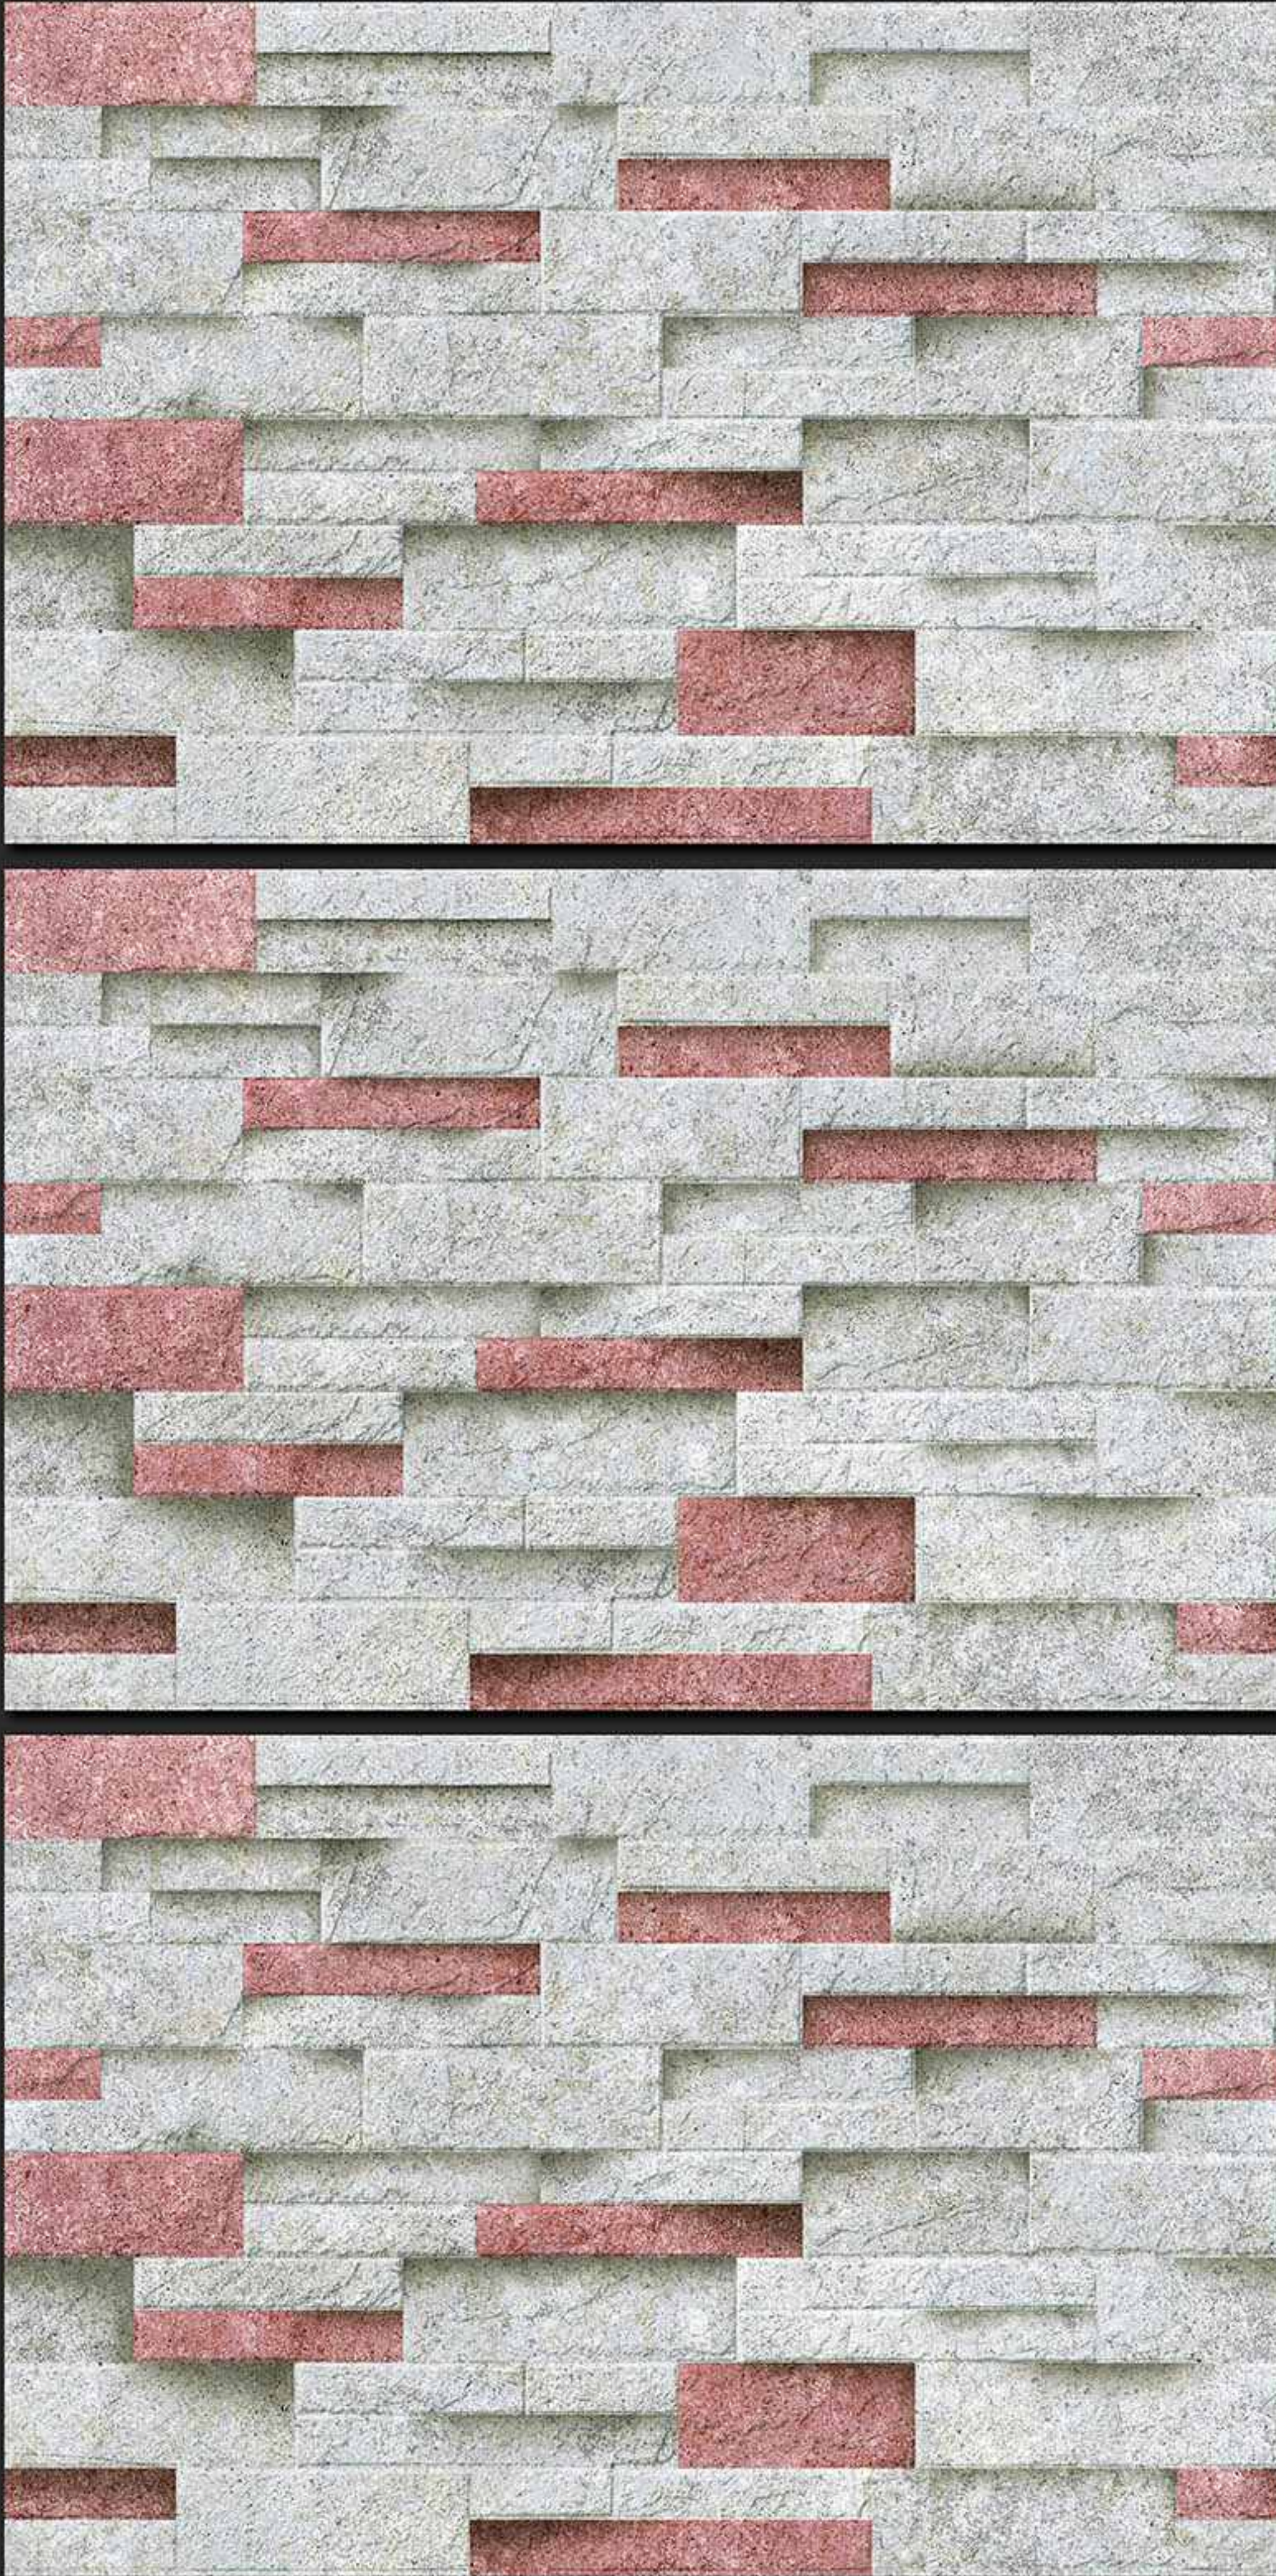

300x450MM GLOSSY

VERONICA
CERAMIC

304 [PLAIN]

DIGITAL
WALL TILES

300x450MM GLOSSY

VERONICA
CERAMIC

305 [PLAIN]

DIGITAL
WALL TILES