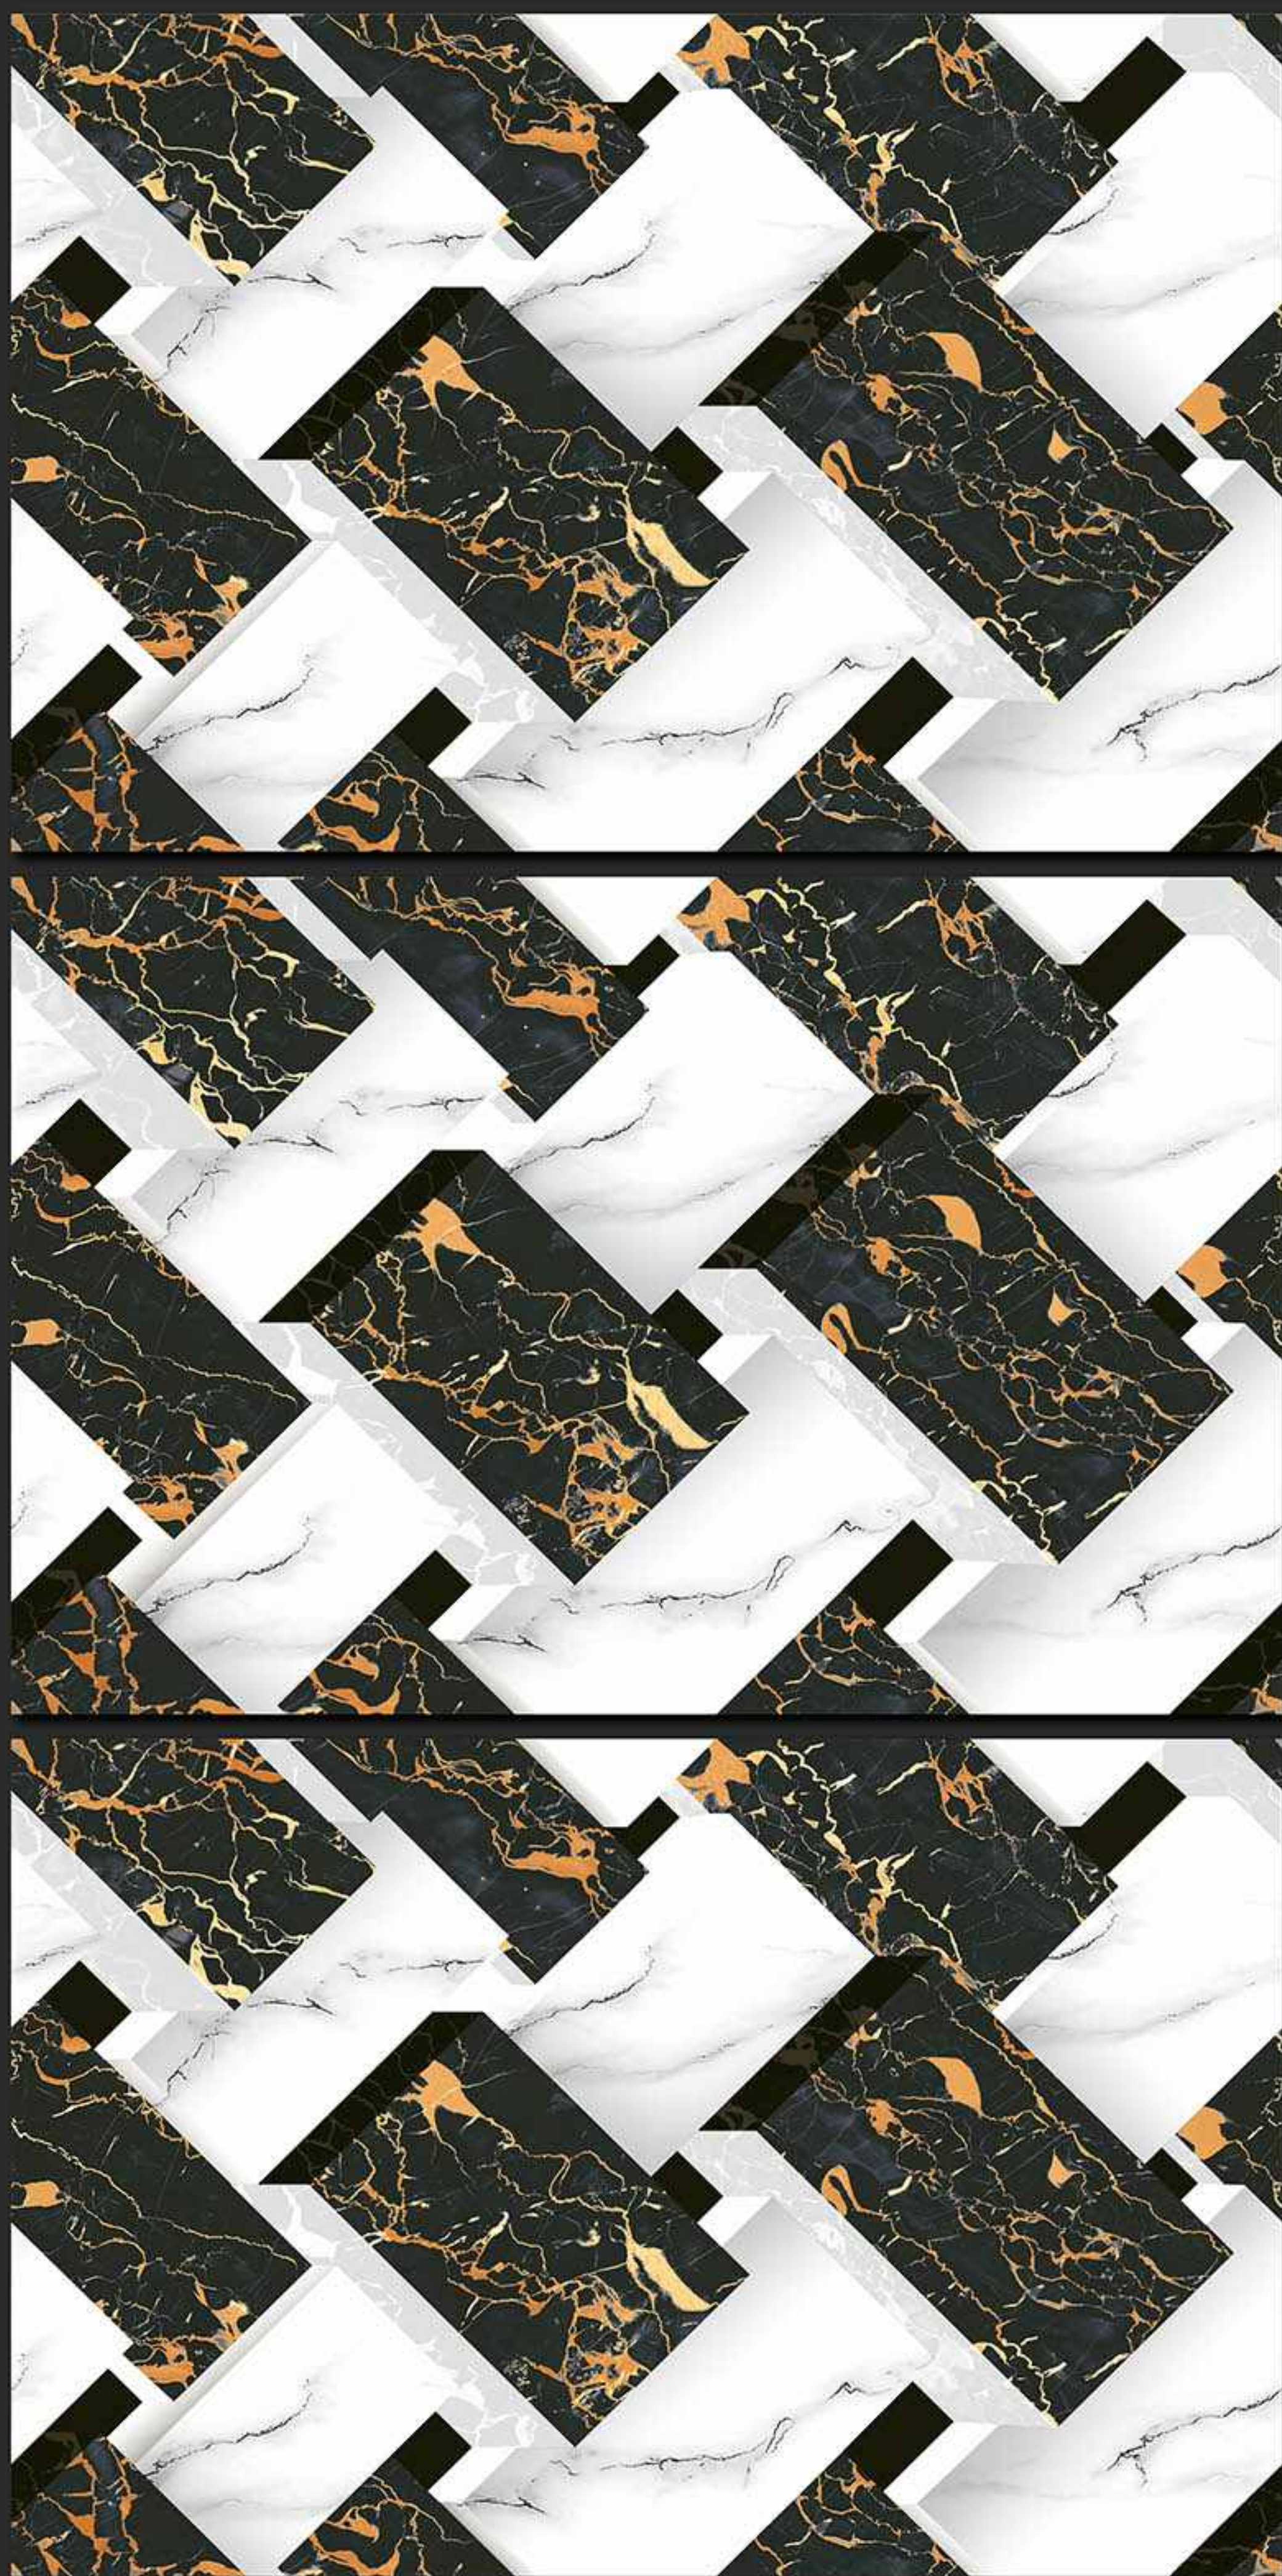

DIGITAL
WALL TILES

300x450MM GLOSSY

VERONICA
CERAMIC

344 [PLAIN]