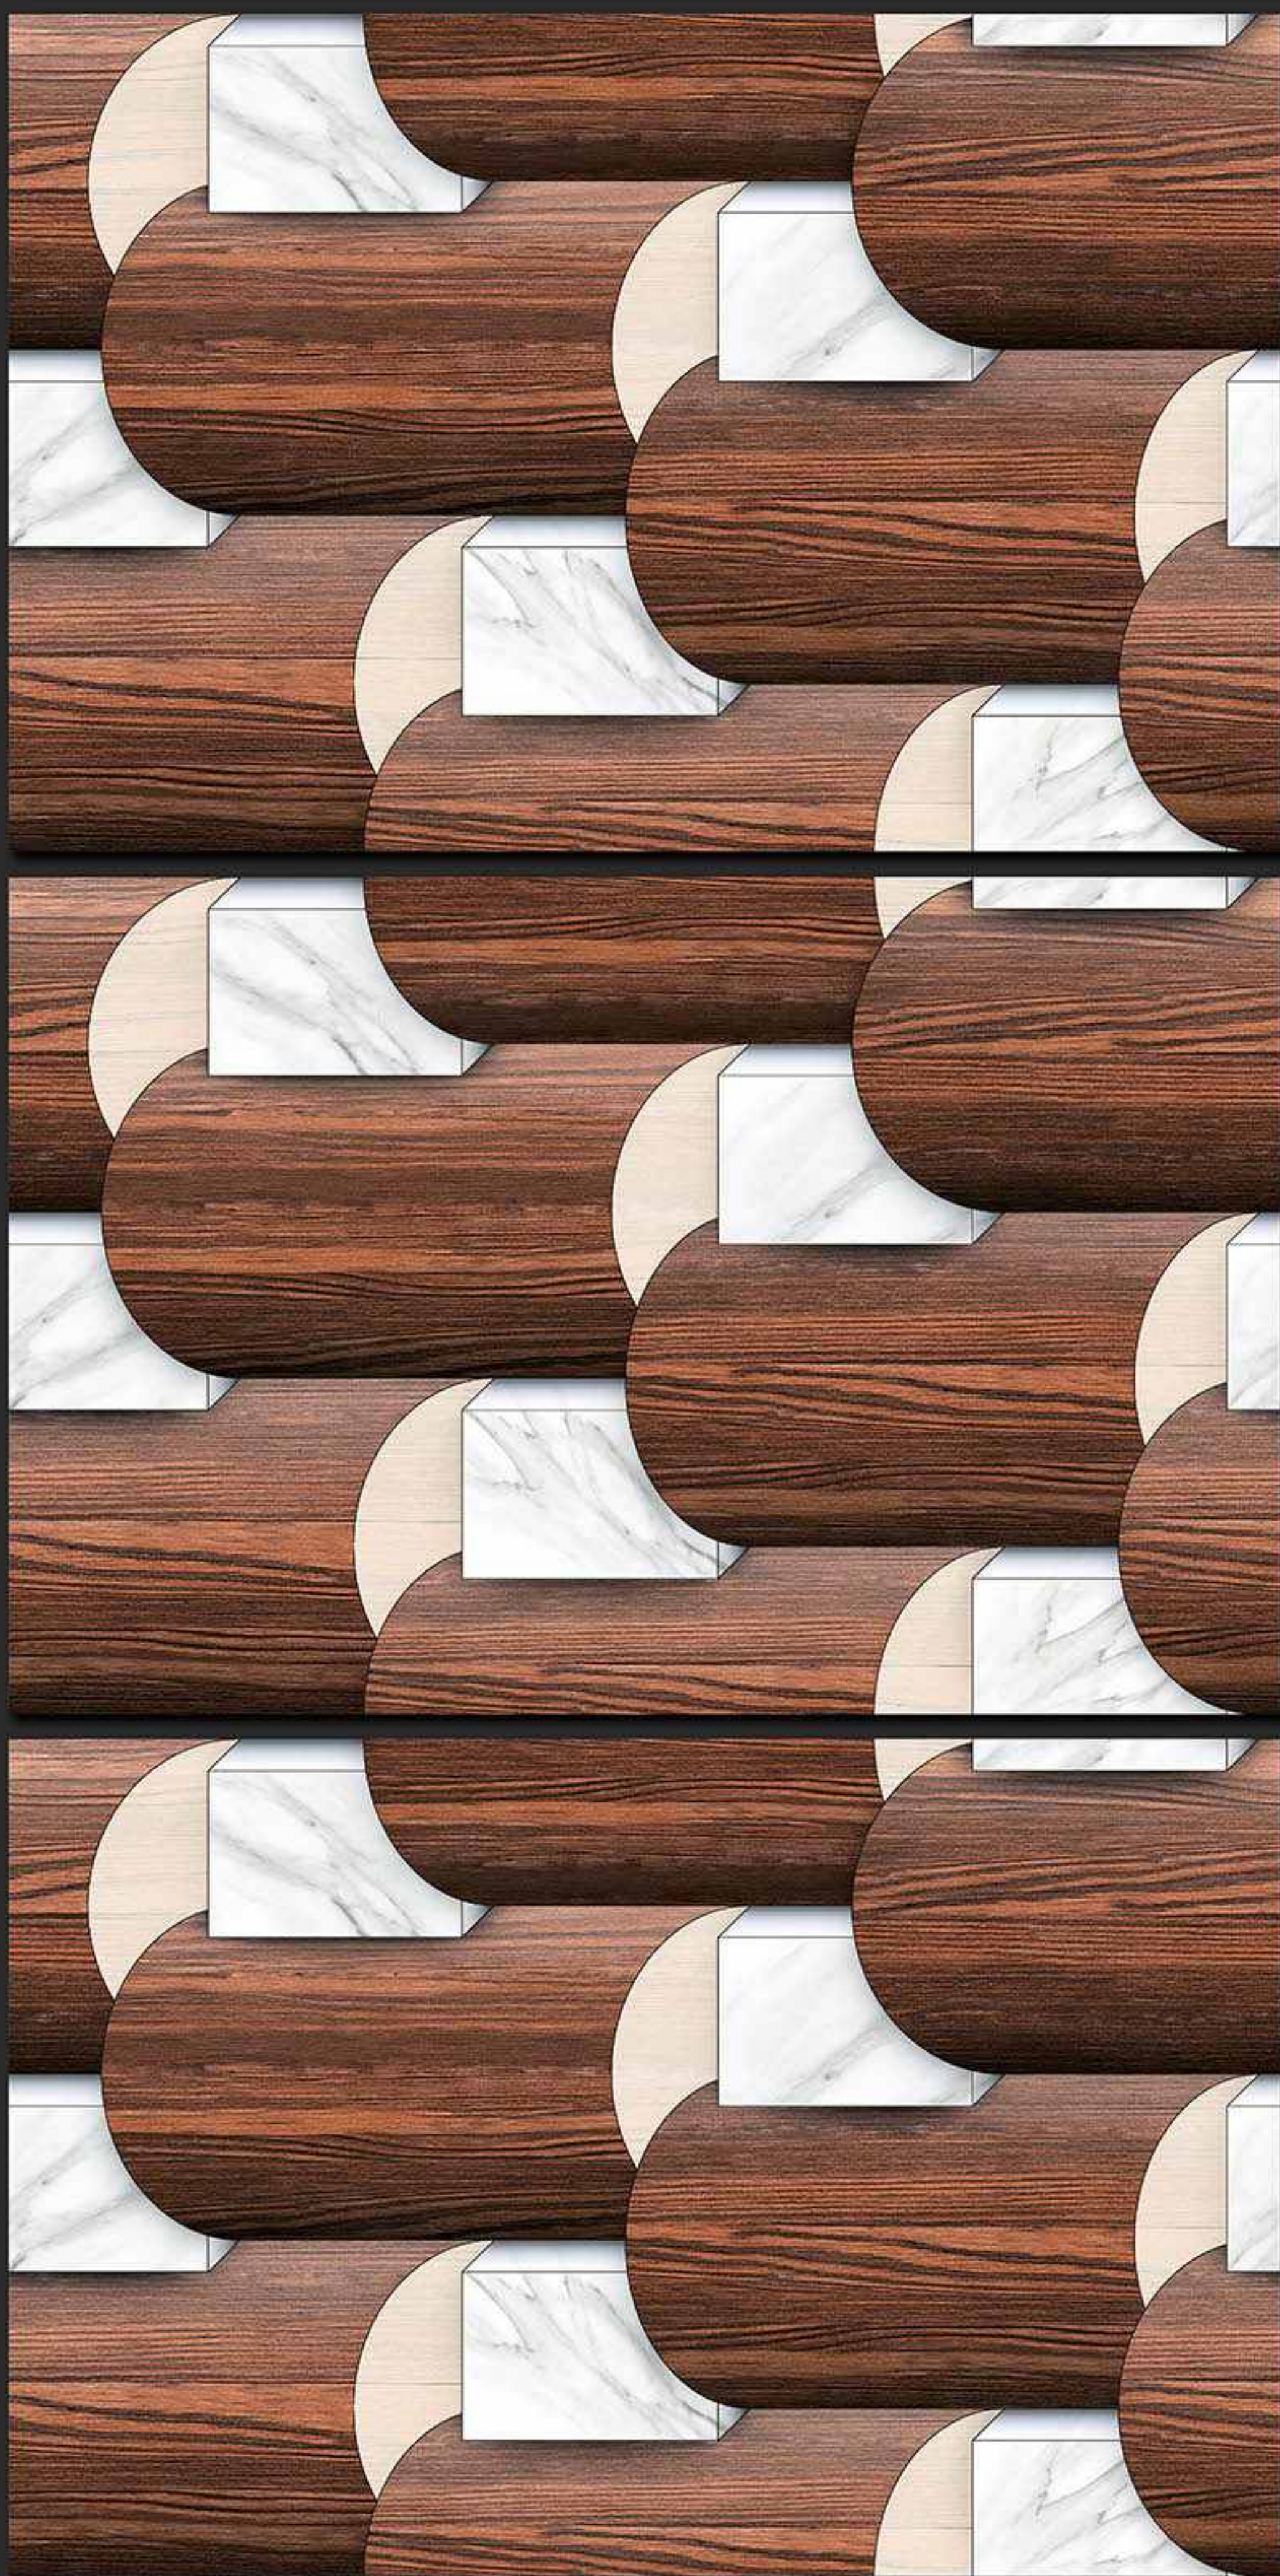

DIGITAL
WALL TILES

300x450MM GLOSSY

VERONICA
CERAMIC

220 [PLAIN]