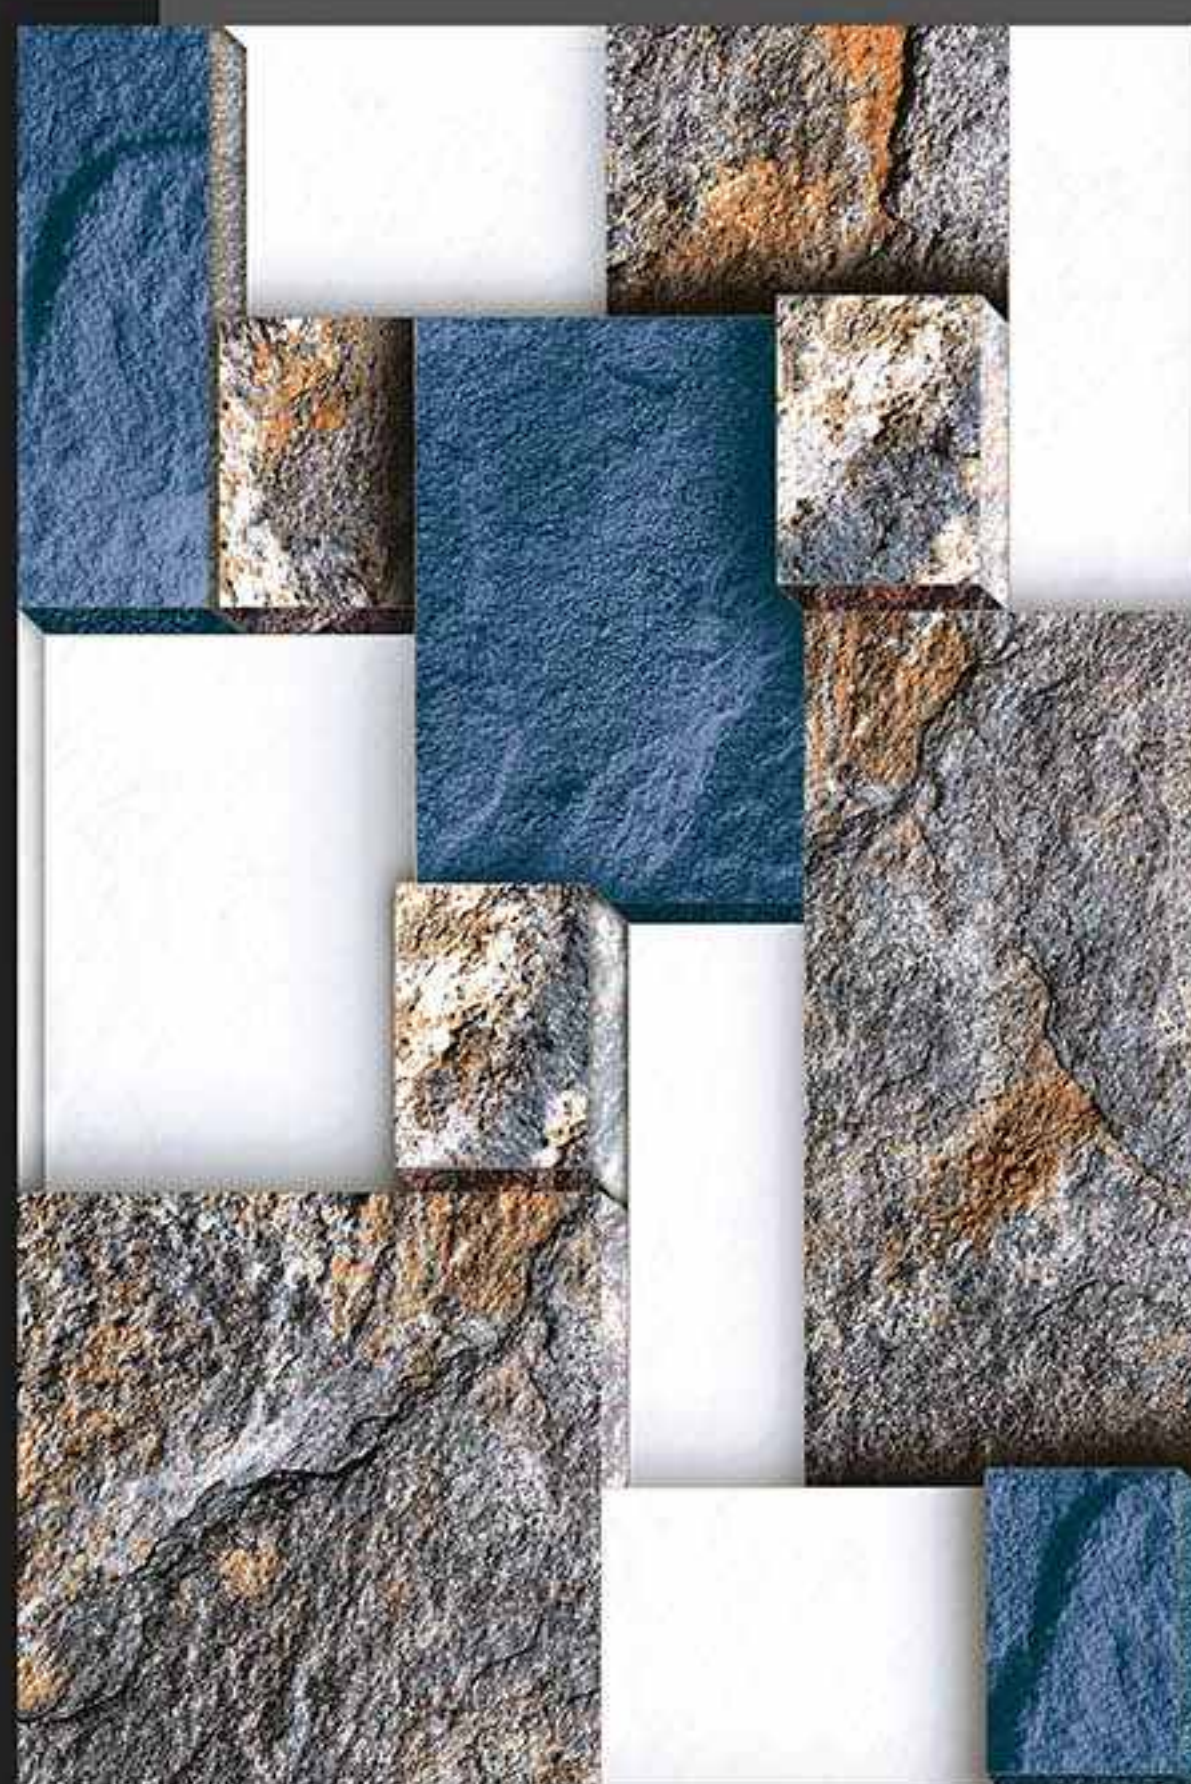

VERONICA
CERAMIC

300x450MM

New
ELEVATION
Collection

GLOSSY
Series

Digital
WALL *O* TILES

www.veronicaceramic.com

DIGITAL
WALL TILES

300x450MM GLOSSY