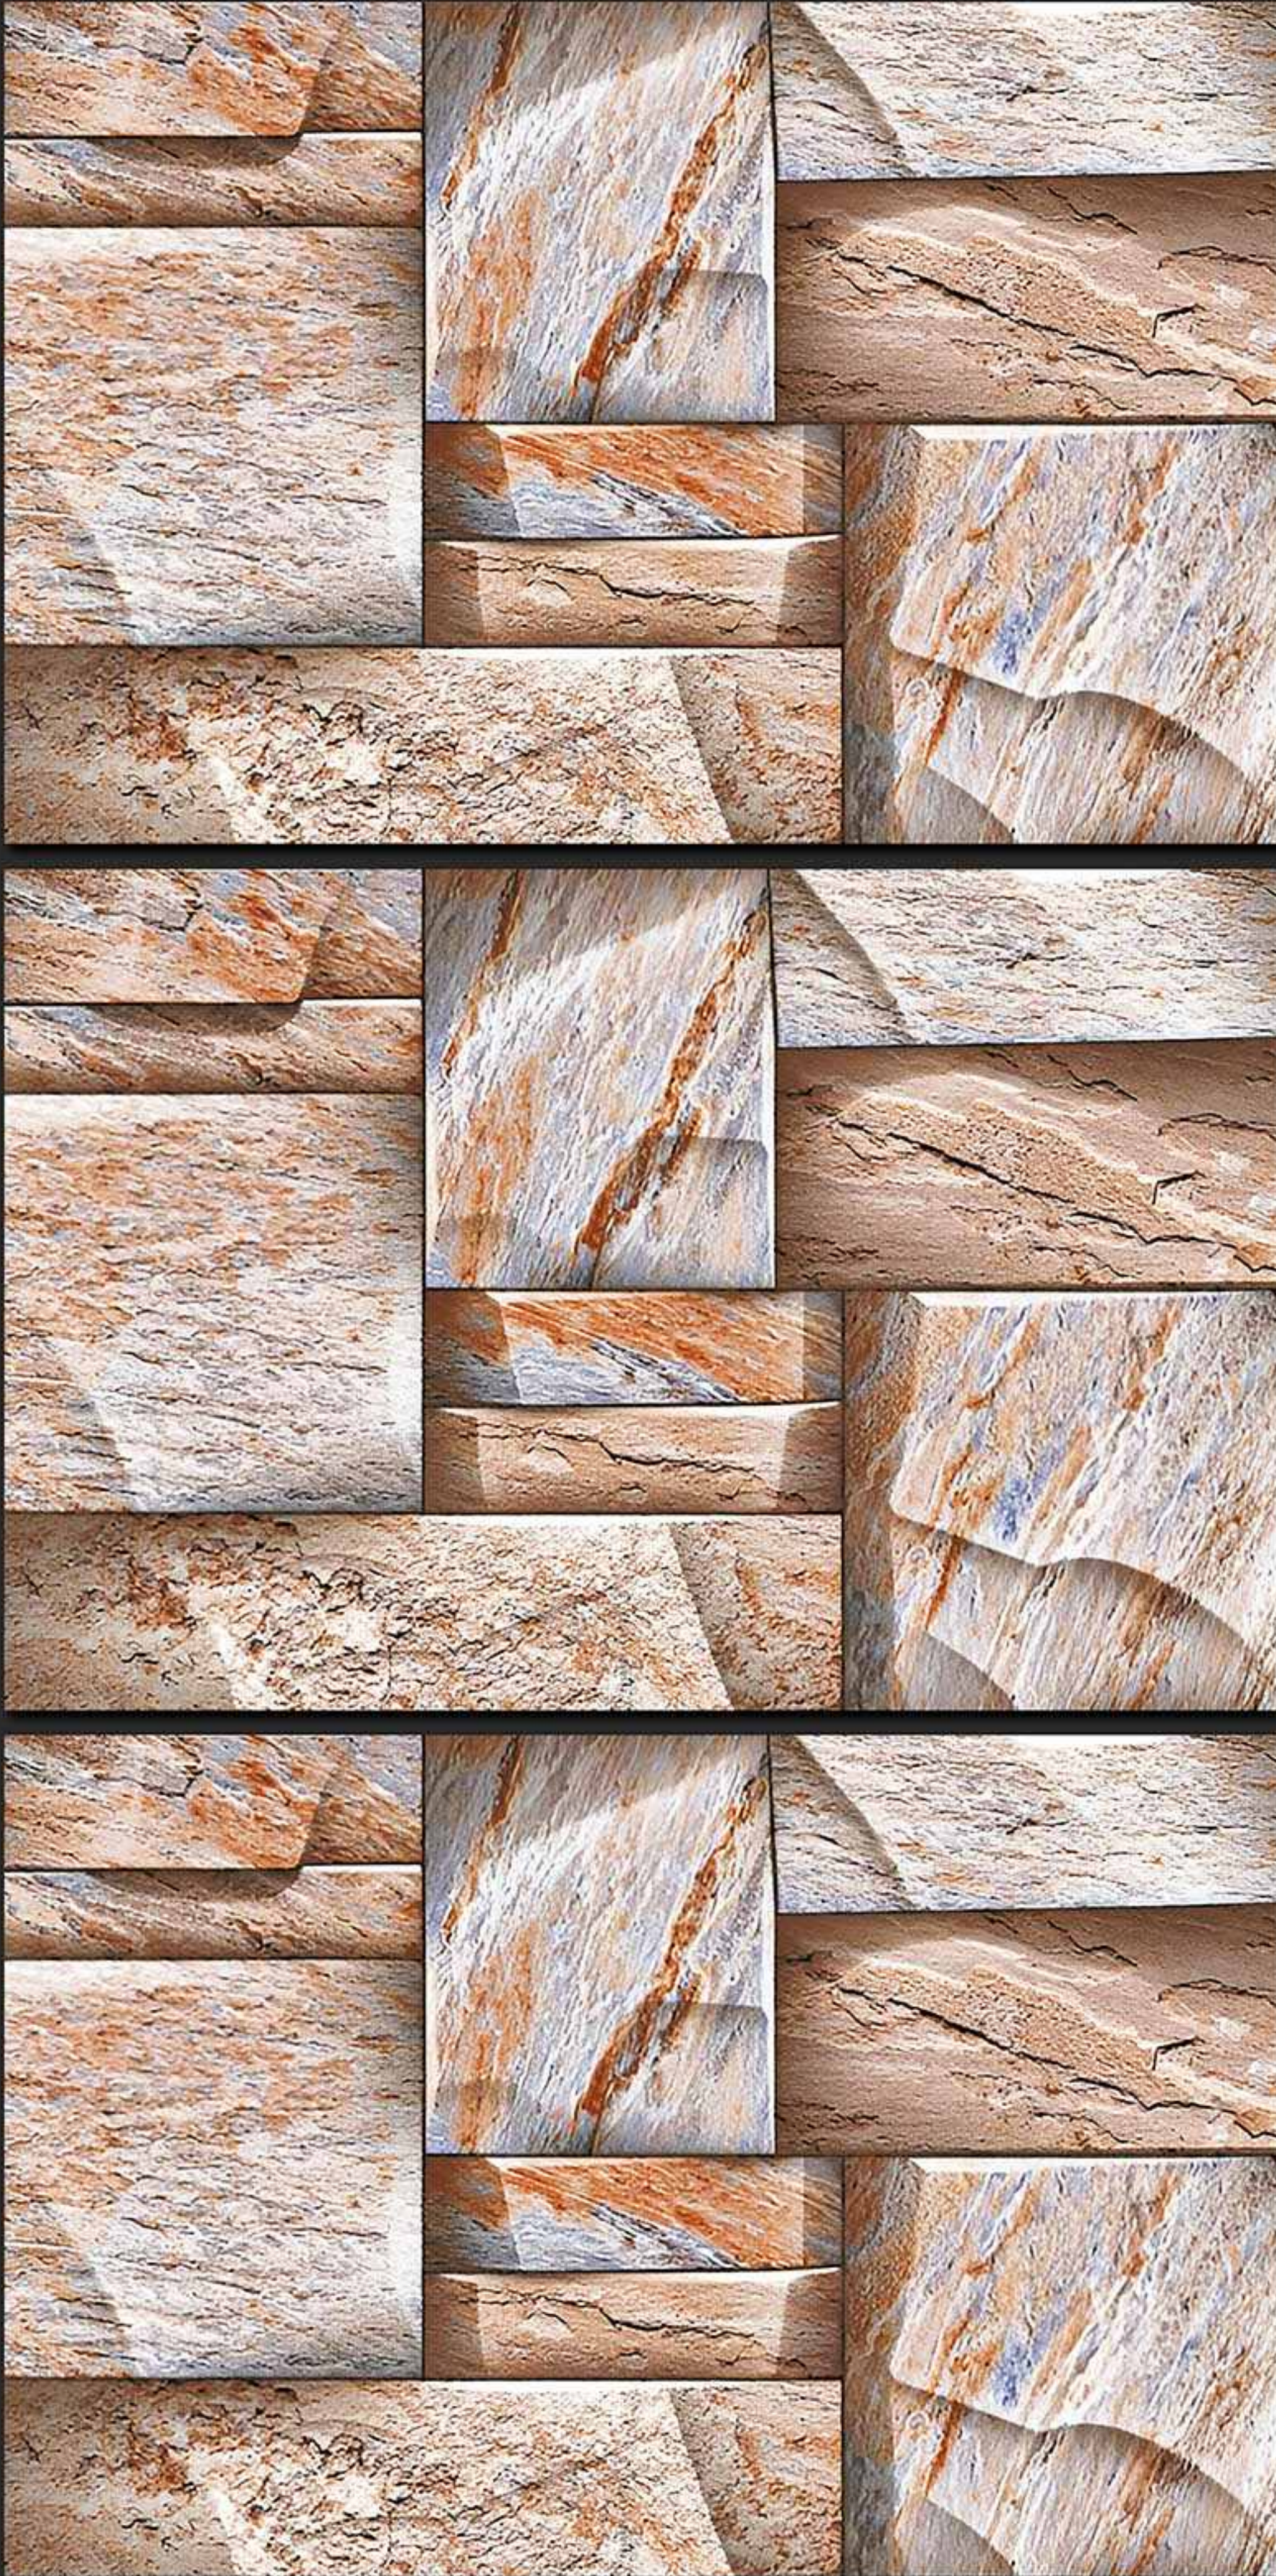

DIGITAL
WALL TILES

300x450MM GLOSSY

VERONICA
CERAMIC

338 [PLAIN]