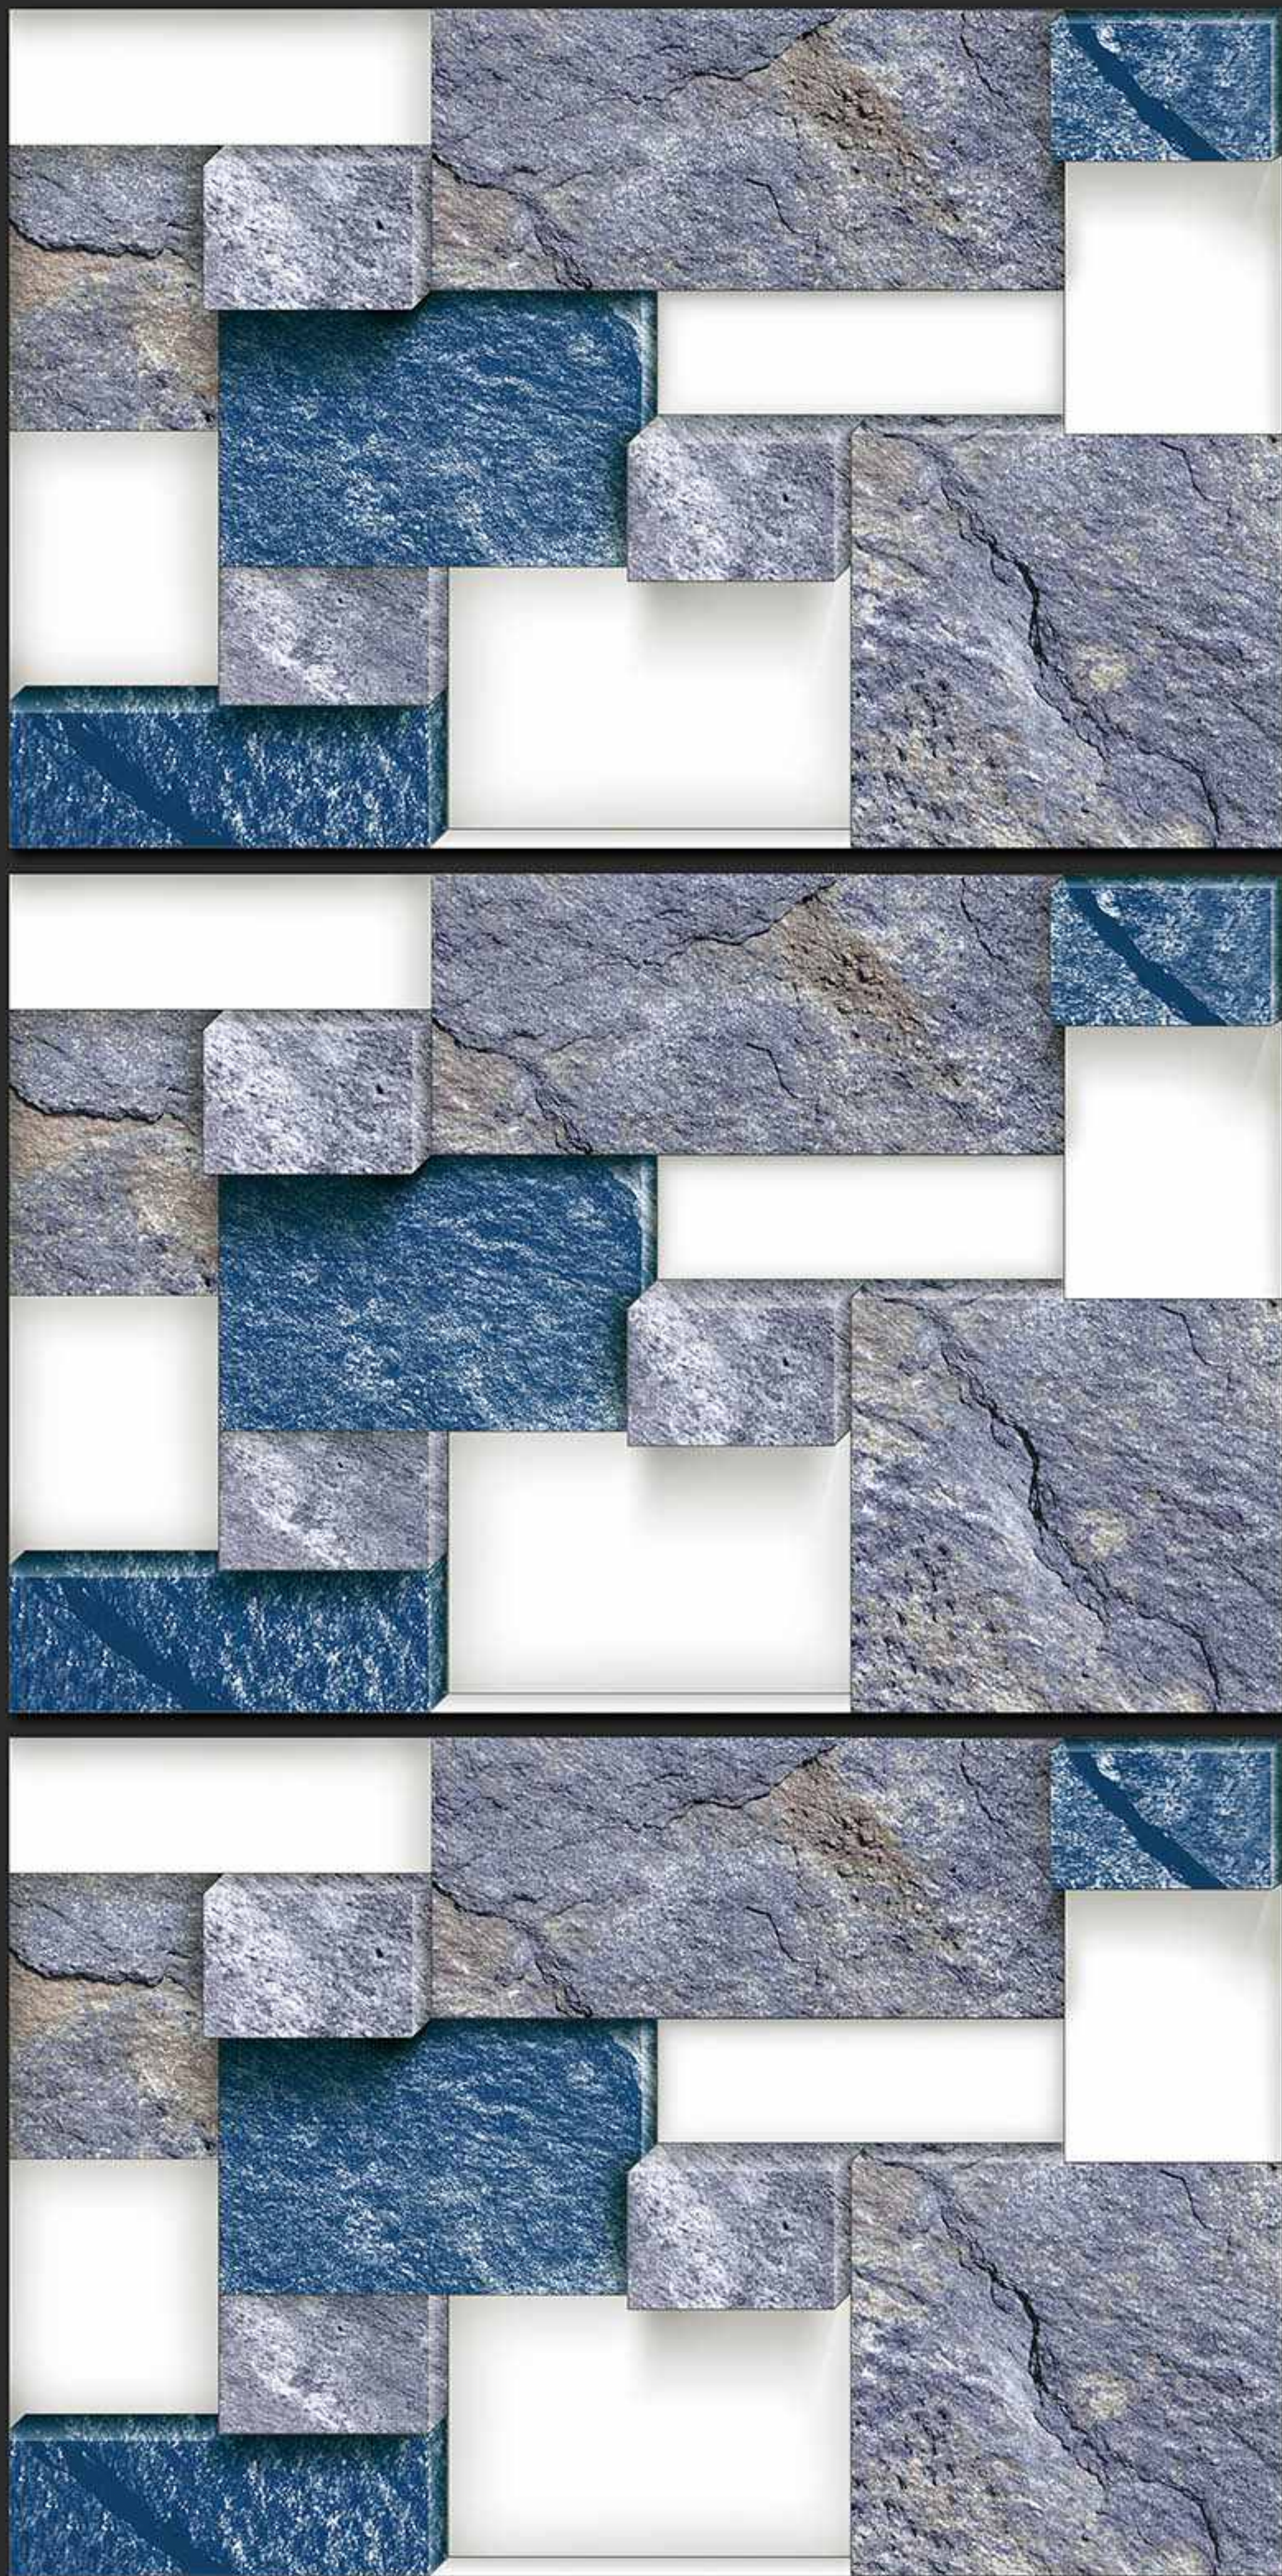

300x450MM GLOSSY

VERONICA
CERAMIC

237 [PLAIN]

DIGITAL
WALL TILES

300x450MM GLOSSY

VERONICA
CERAMIC

238 [PLAIN]

DIGITAL
WALL TILES