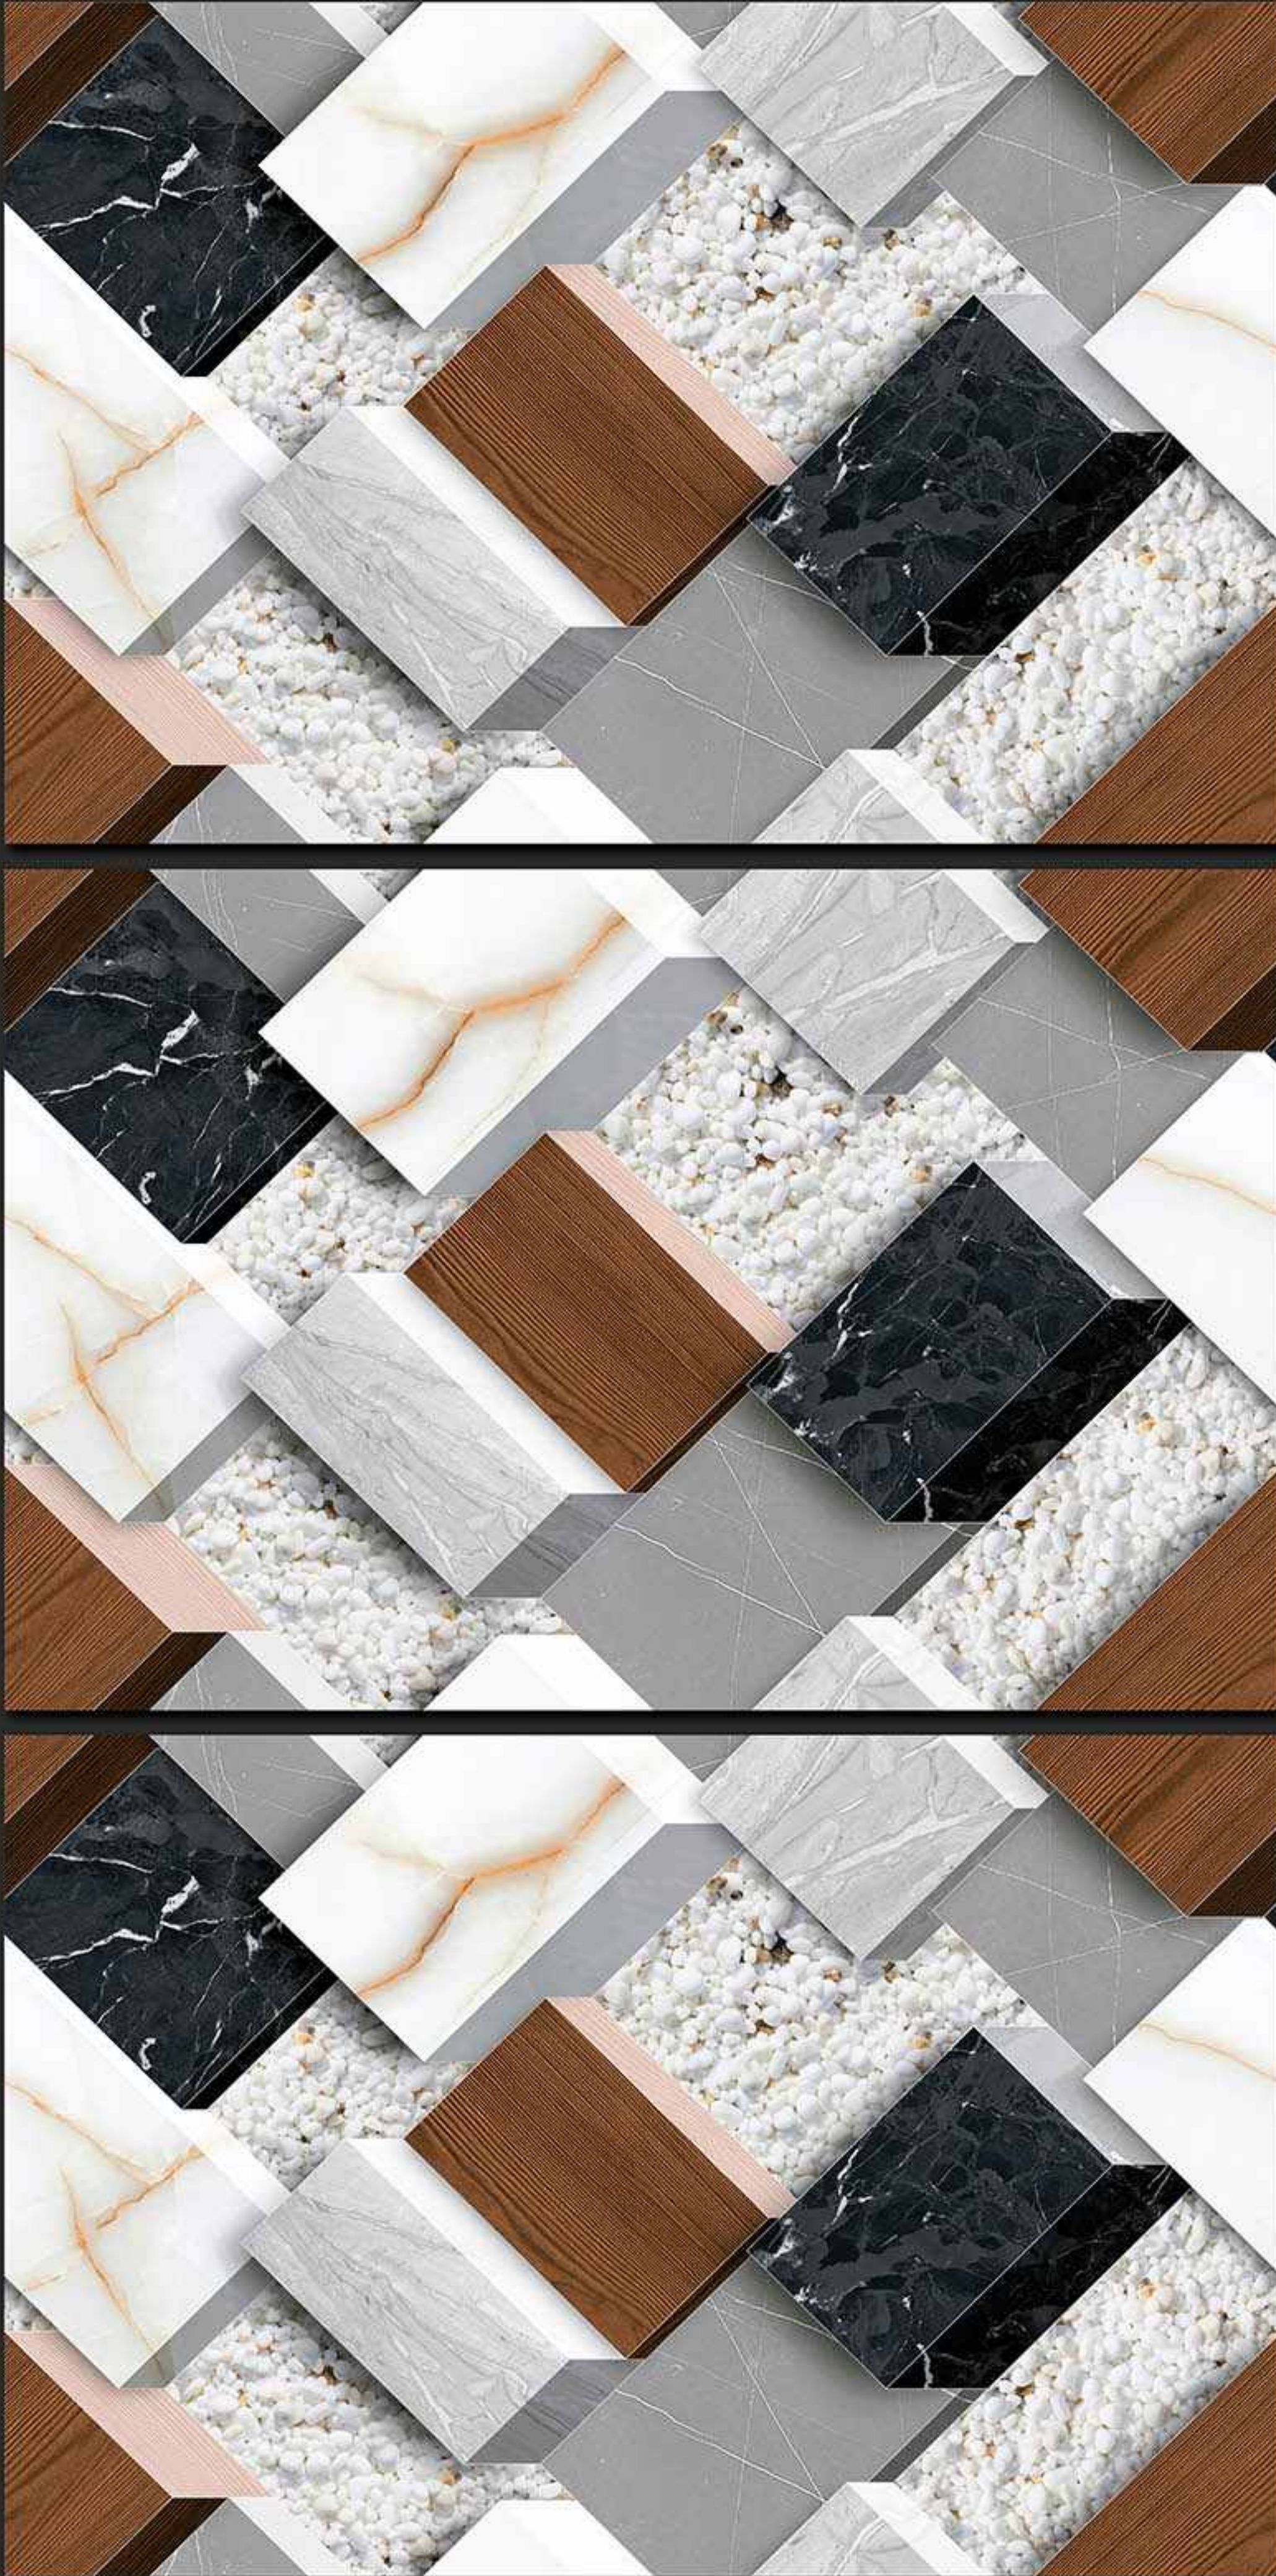

300x450MM GLOSSY

VERONICA
CERAMIC

207 [PLAIN]

DIGITAL
WALL TILES 
300x450MM GLOSSY

VERONICA
CERAMIC

208 [PLAIN]

DIGITAL
WALL TILES

300x450MM GLOSSY