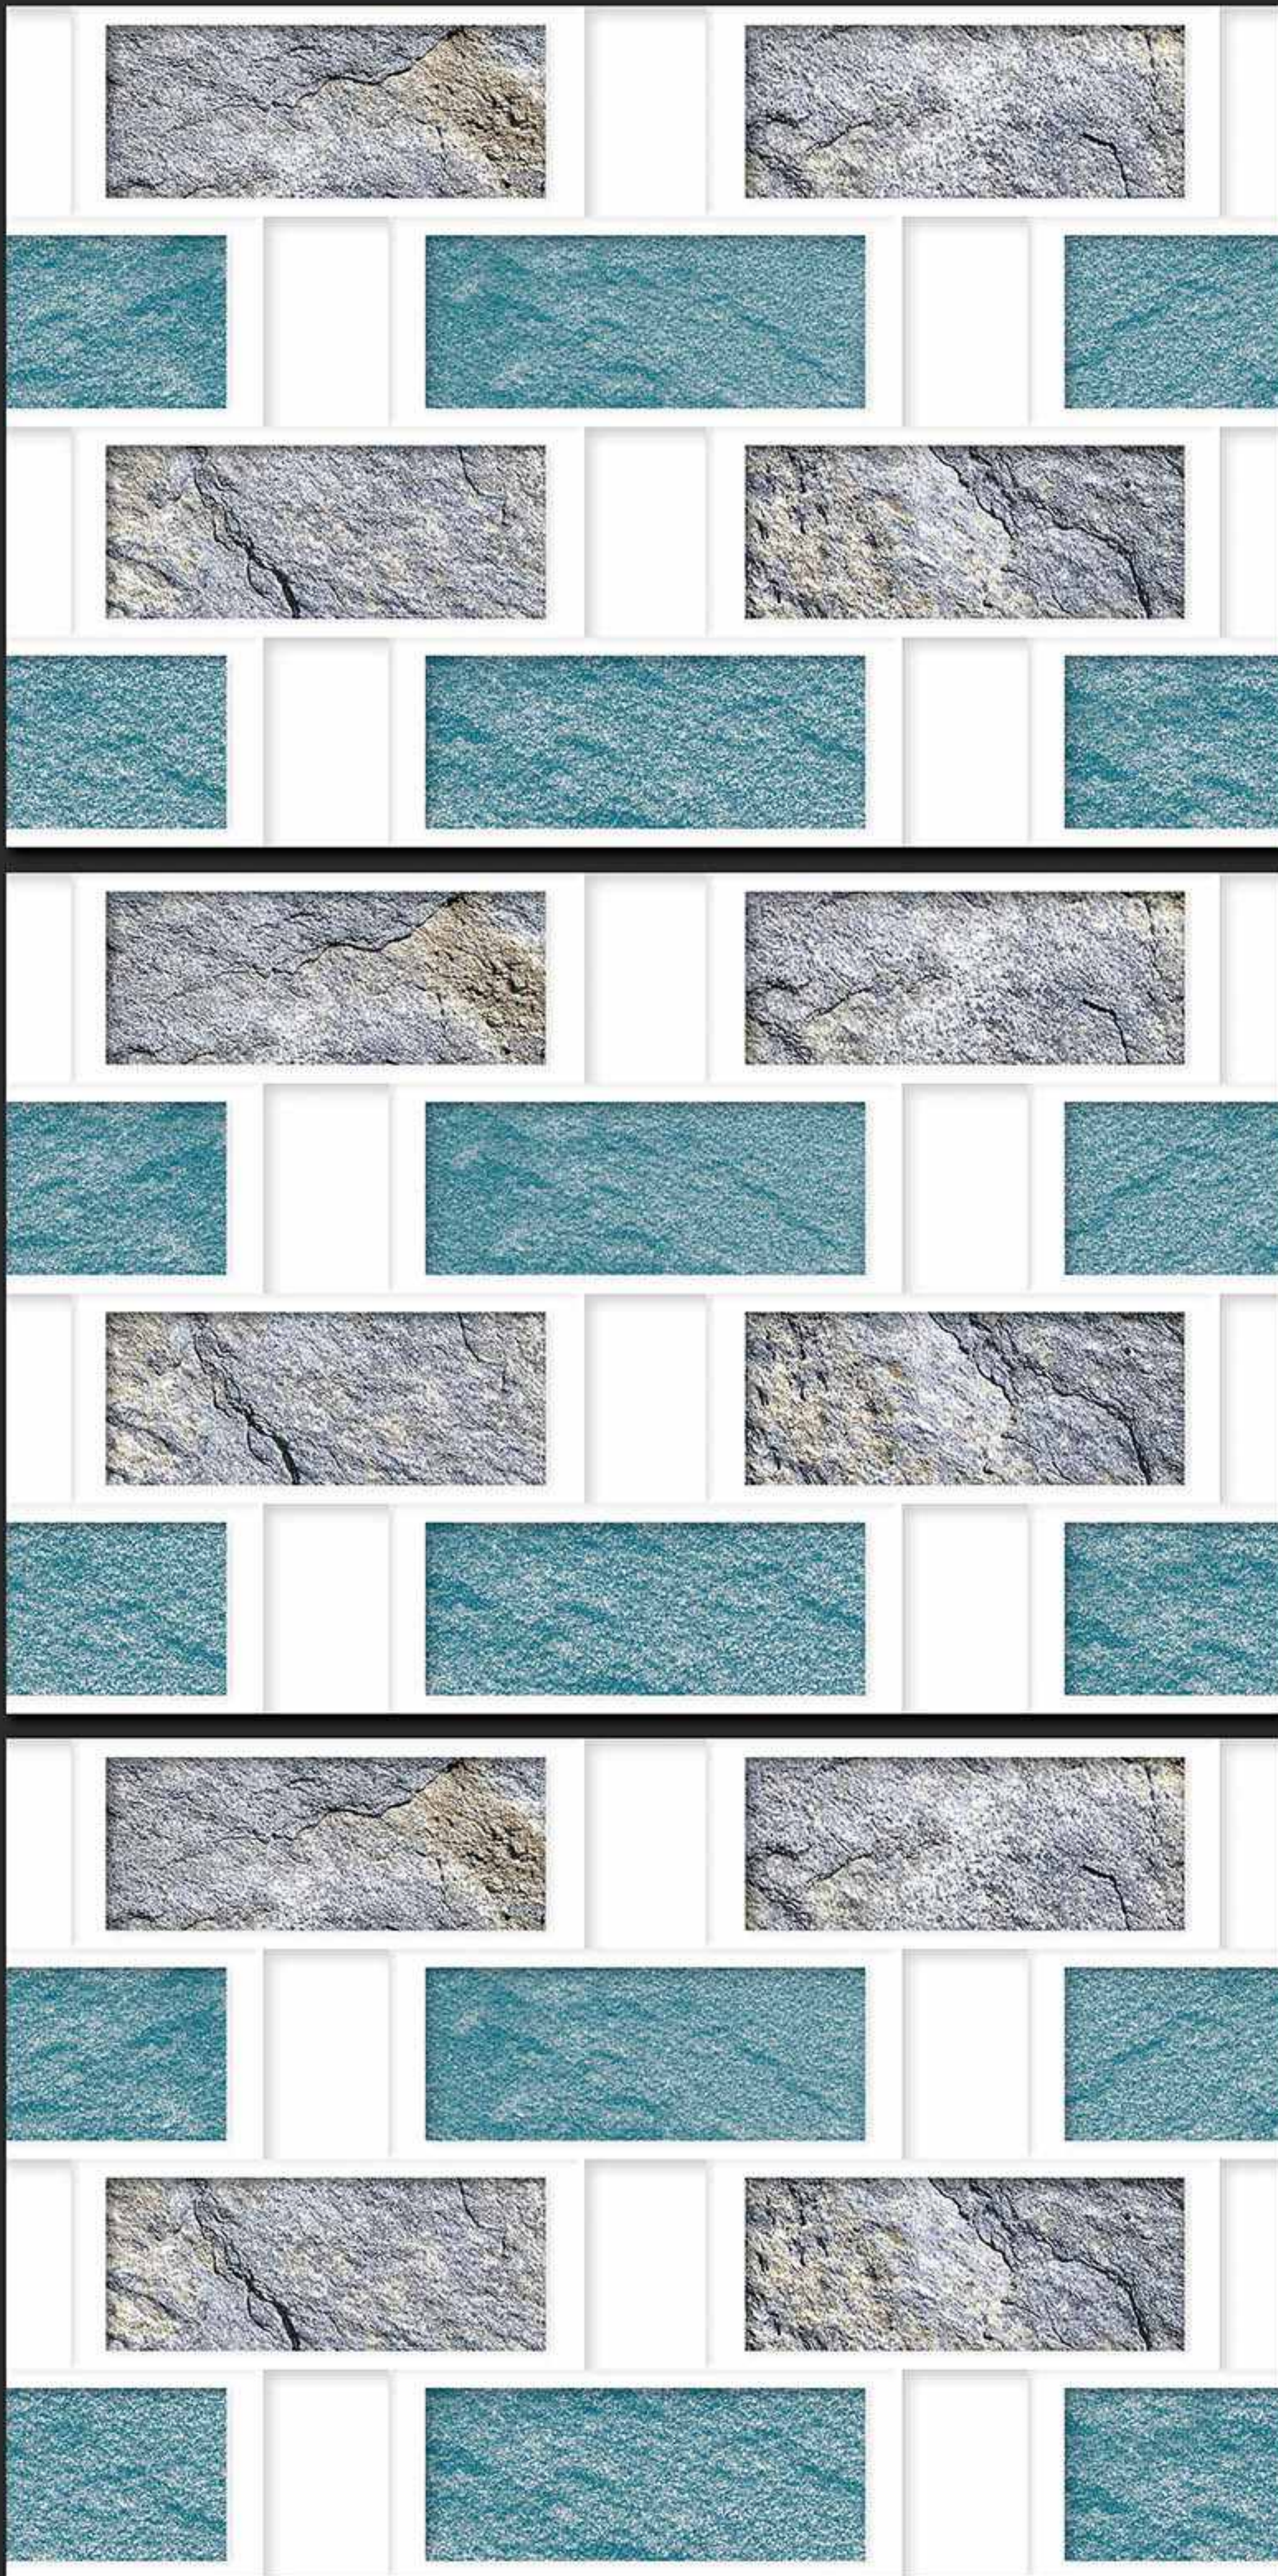

DIGITAL
WALL TILES

300x450MM GLOSSY

VERONICA
CERAMIC

366 [PLAIN]