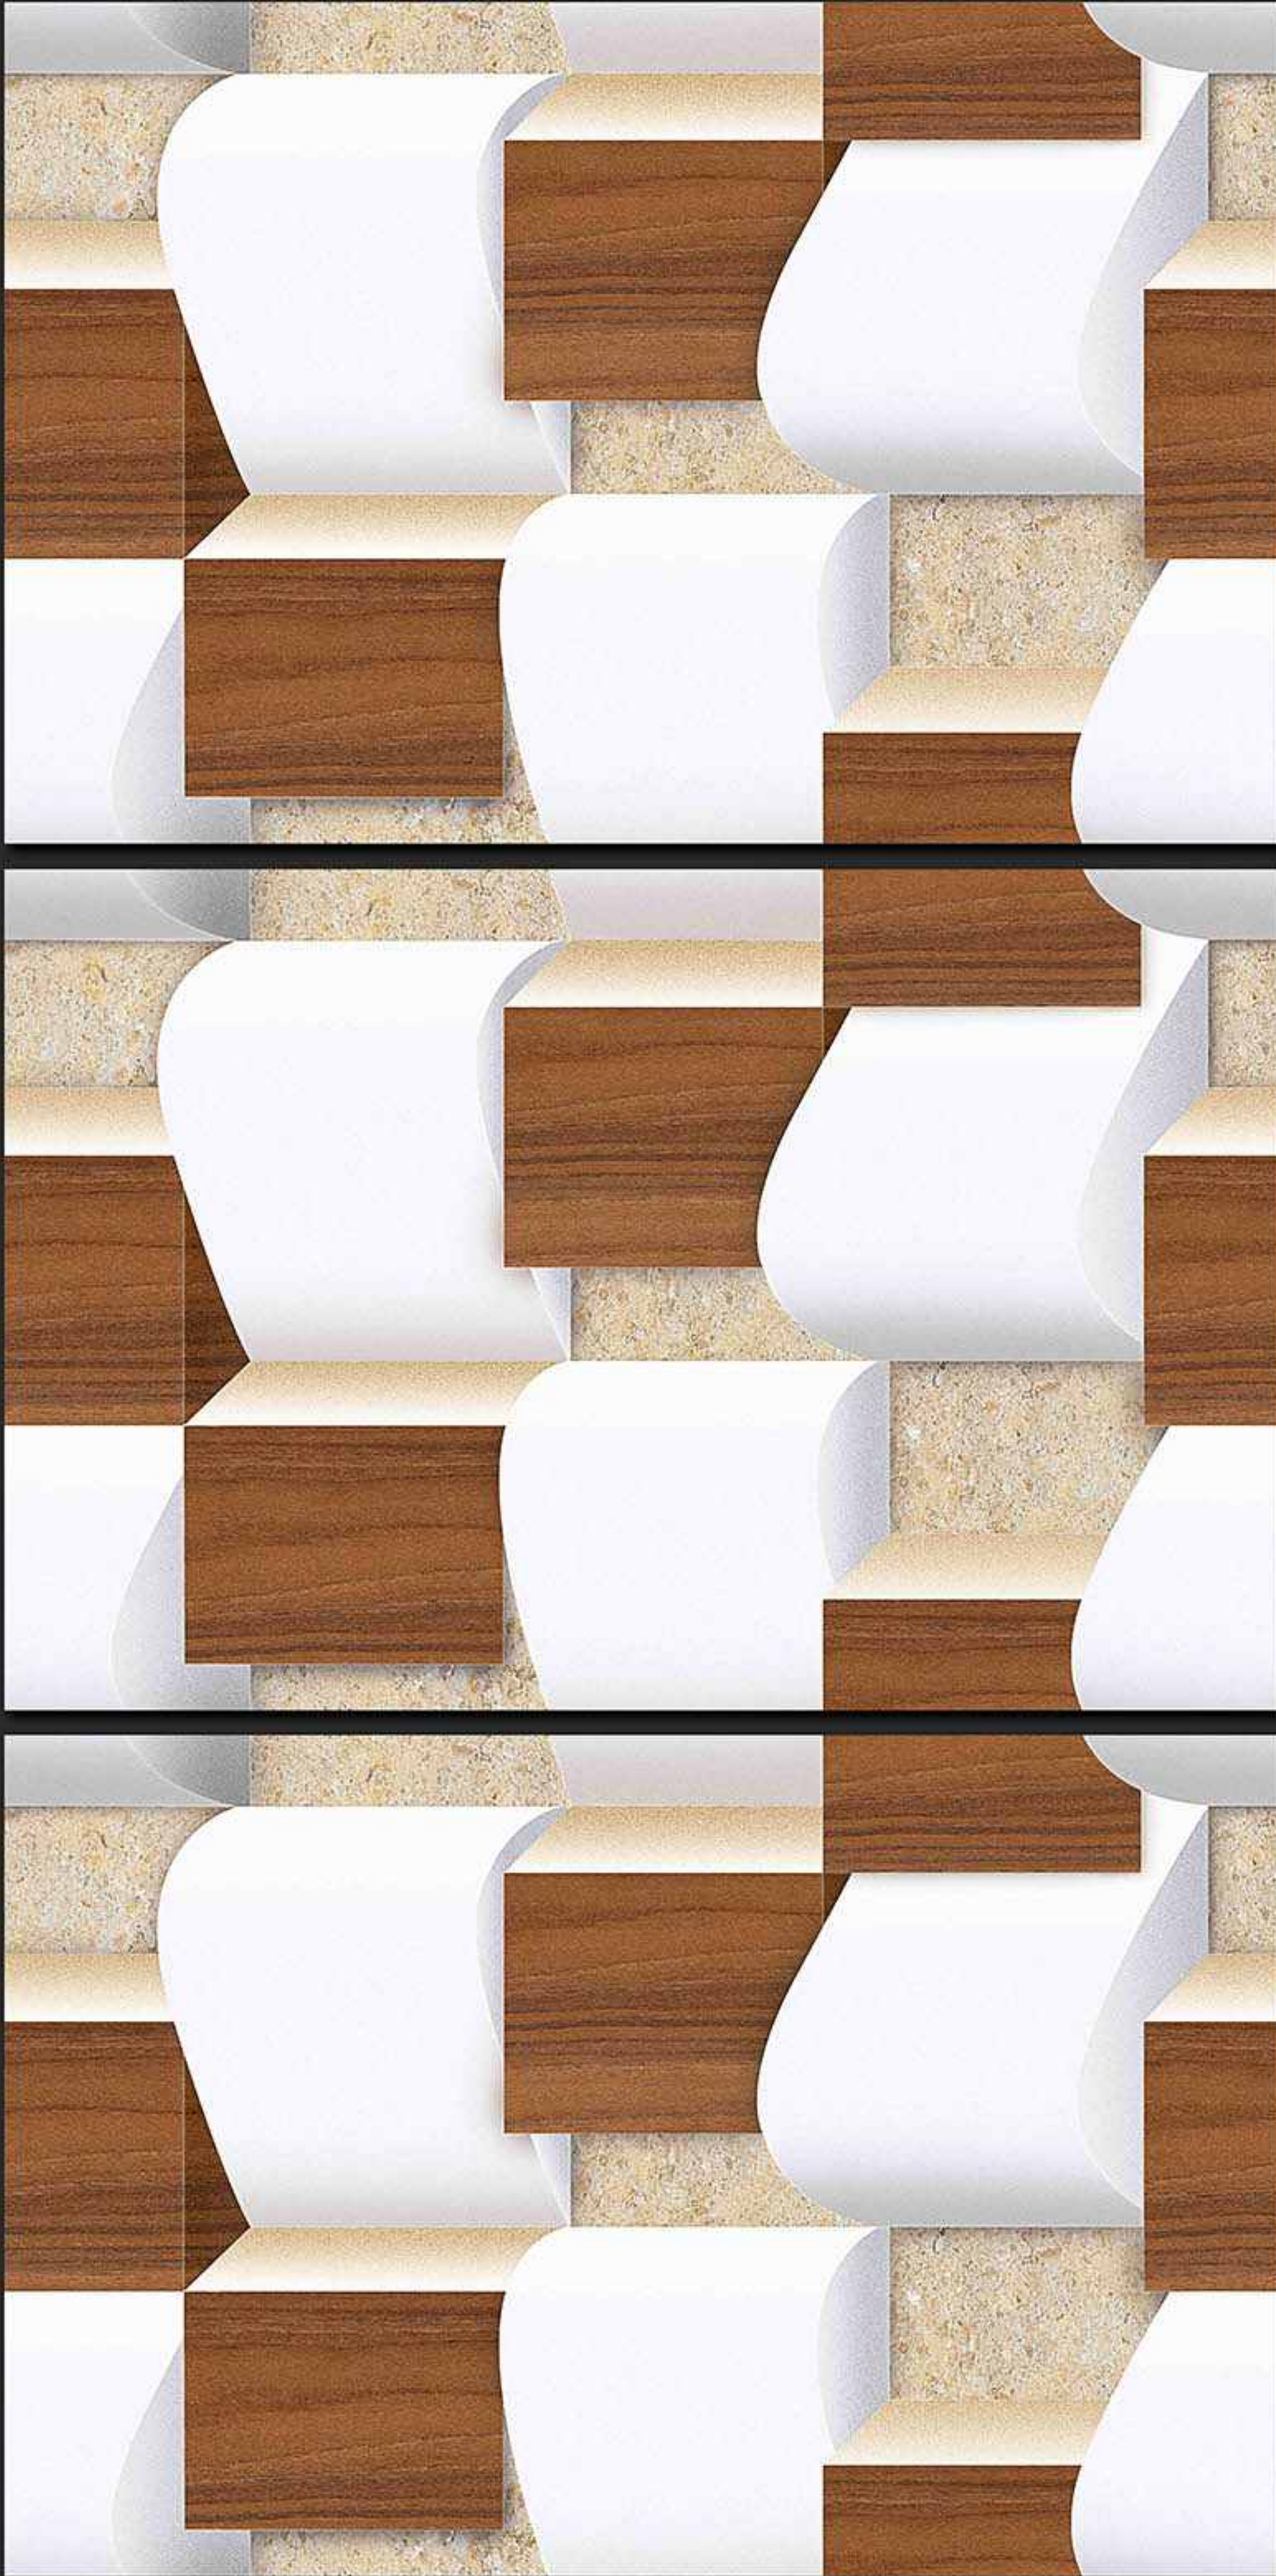

VERONICA
CERAMIC

352 [PLAIN]

DIGITAL
WALL TILES

300x450MM GLOSSY

VERONICA
CERAMIC

357 [PLAIN]

DIGITAL
WALL TILES

300x450MM GLOSSY