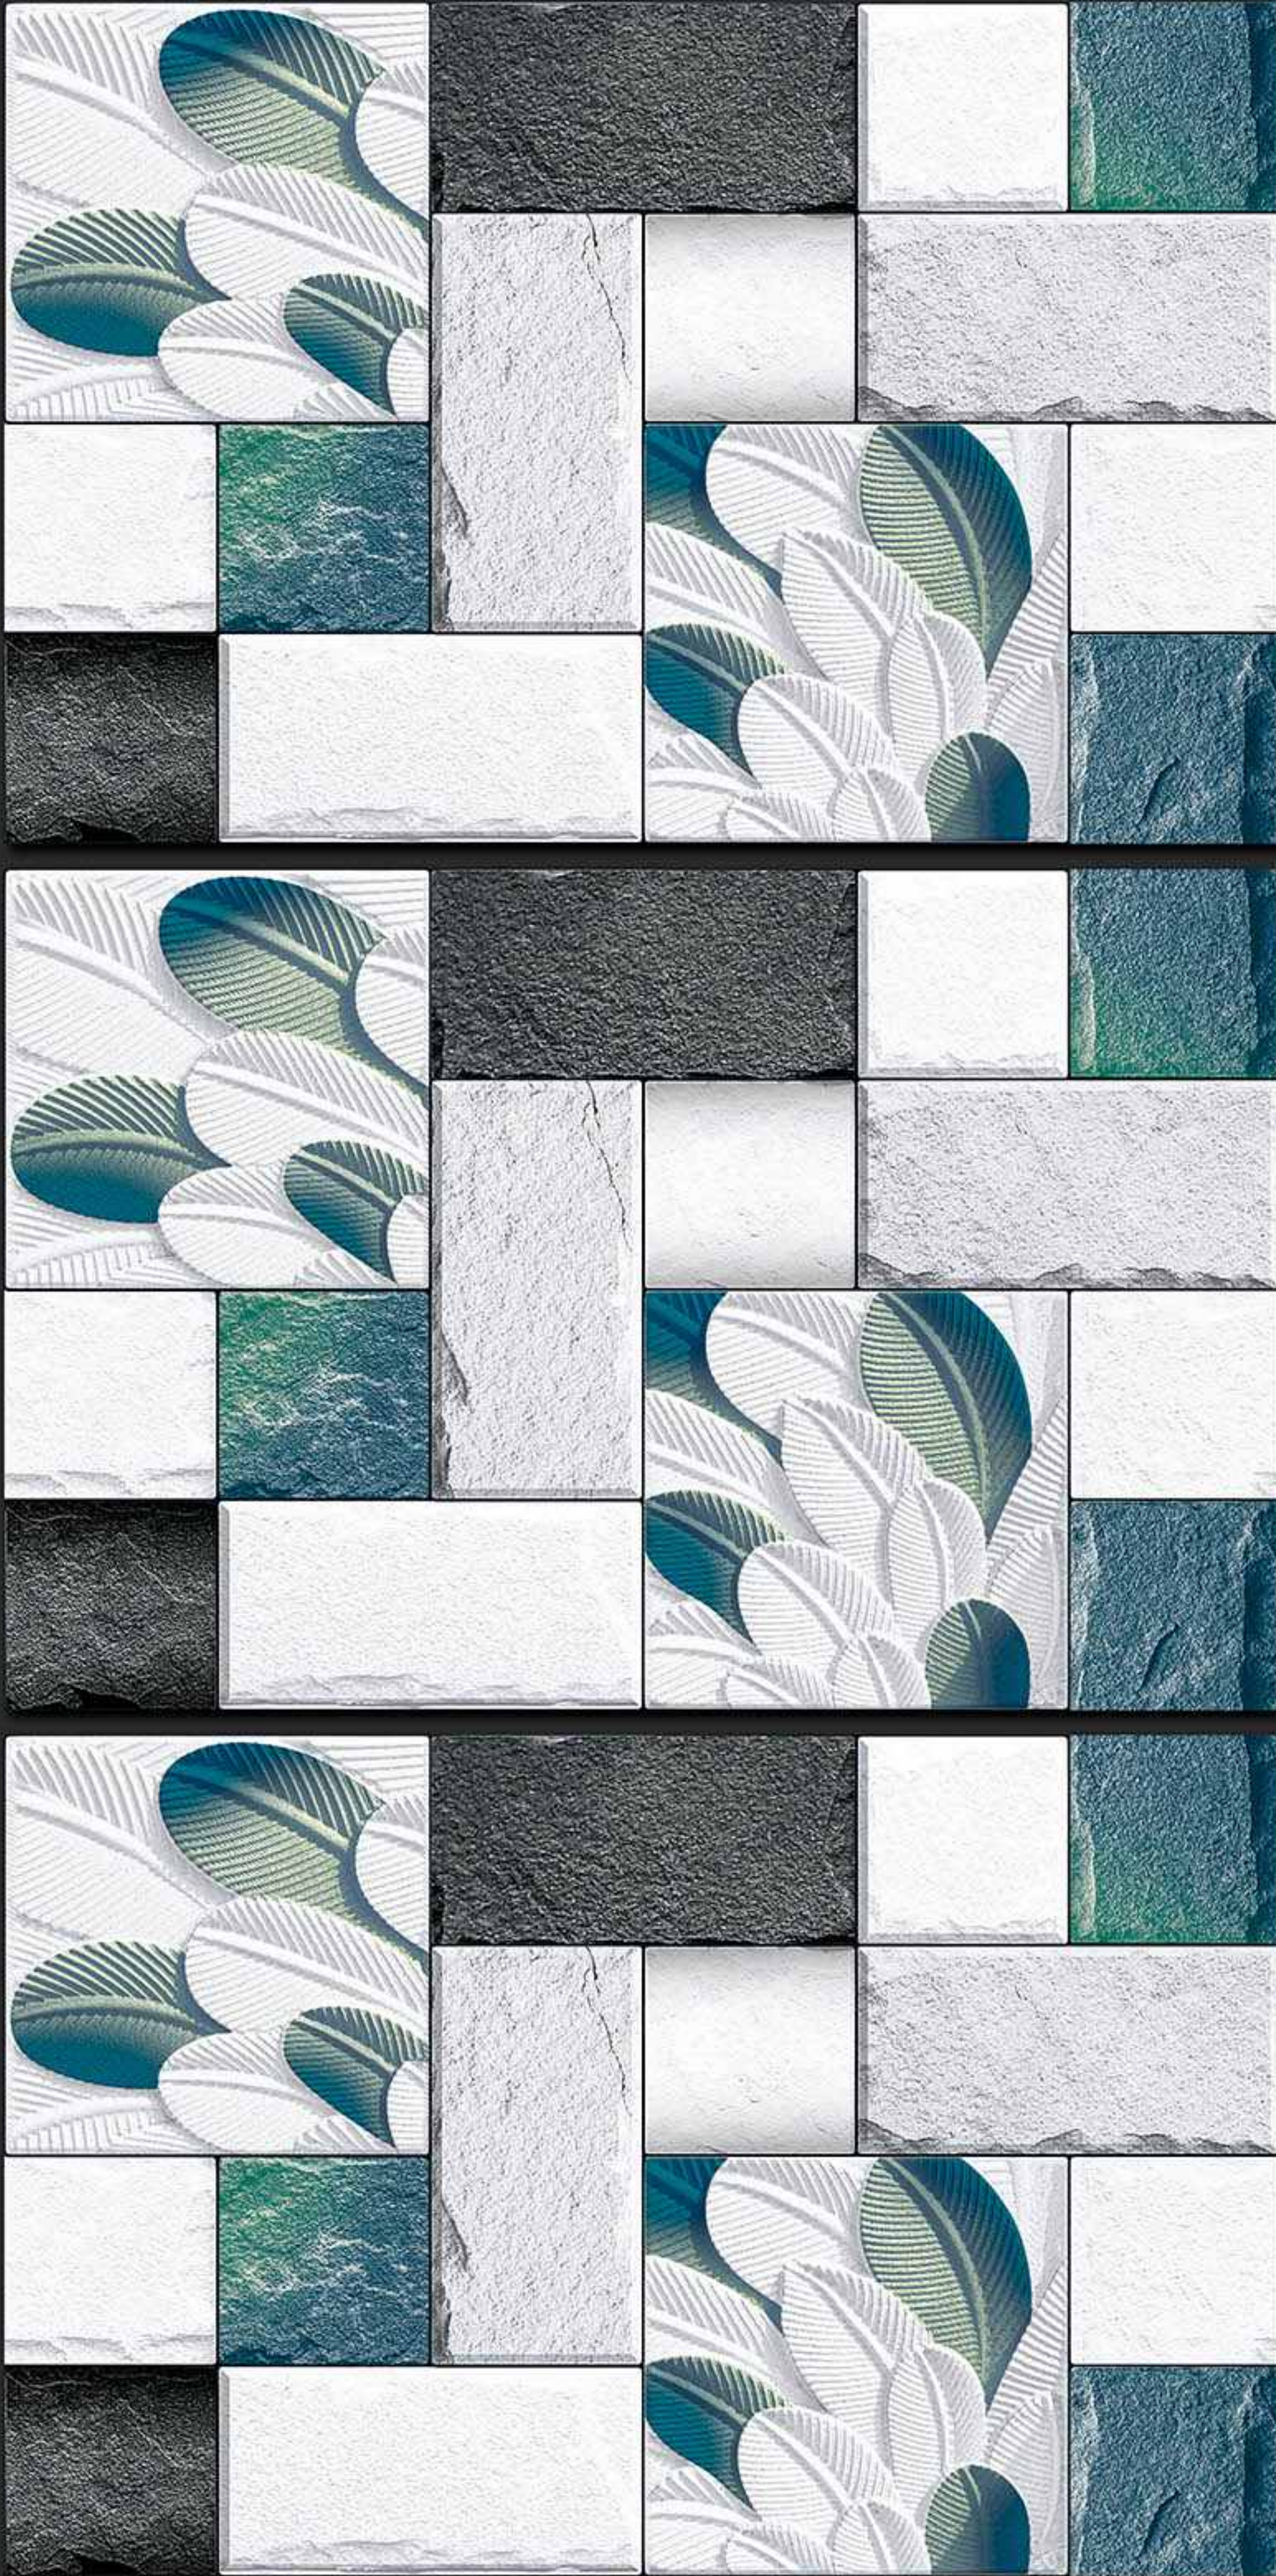

VERONICA
CERAMIC

346 [PLAIN]

DIGITAL
WALL TILES

300x450MM GLOSSY

VERONICA
CERAMIC

348 [PLAIN]

DIGITAL
WALL TILES

300x450MM GLOSSY