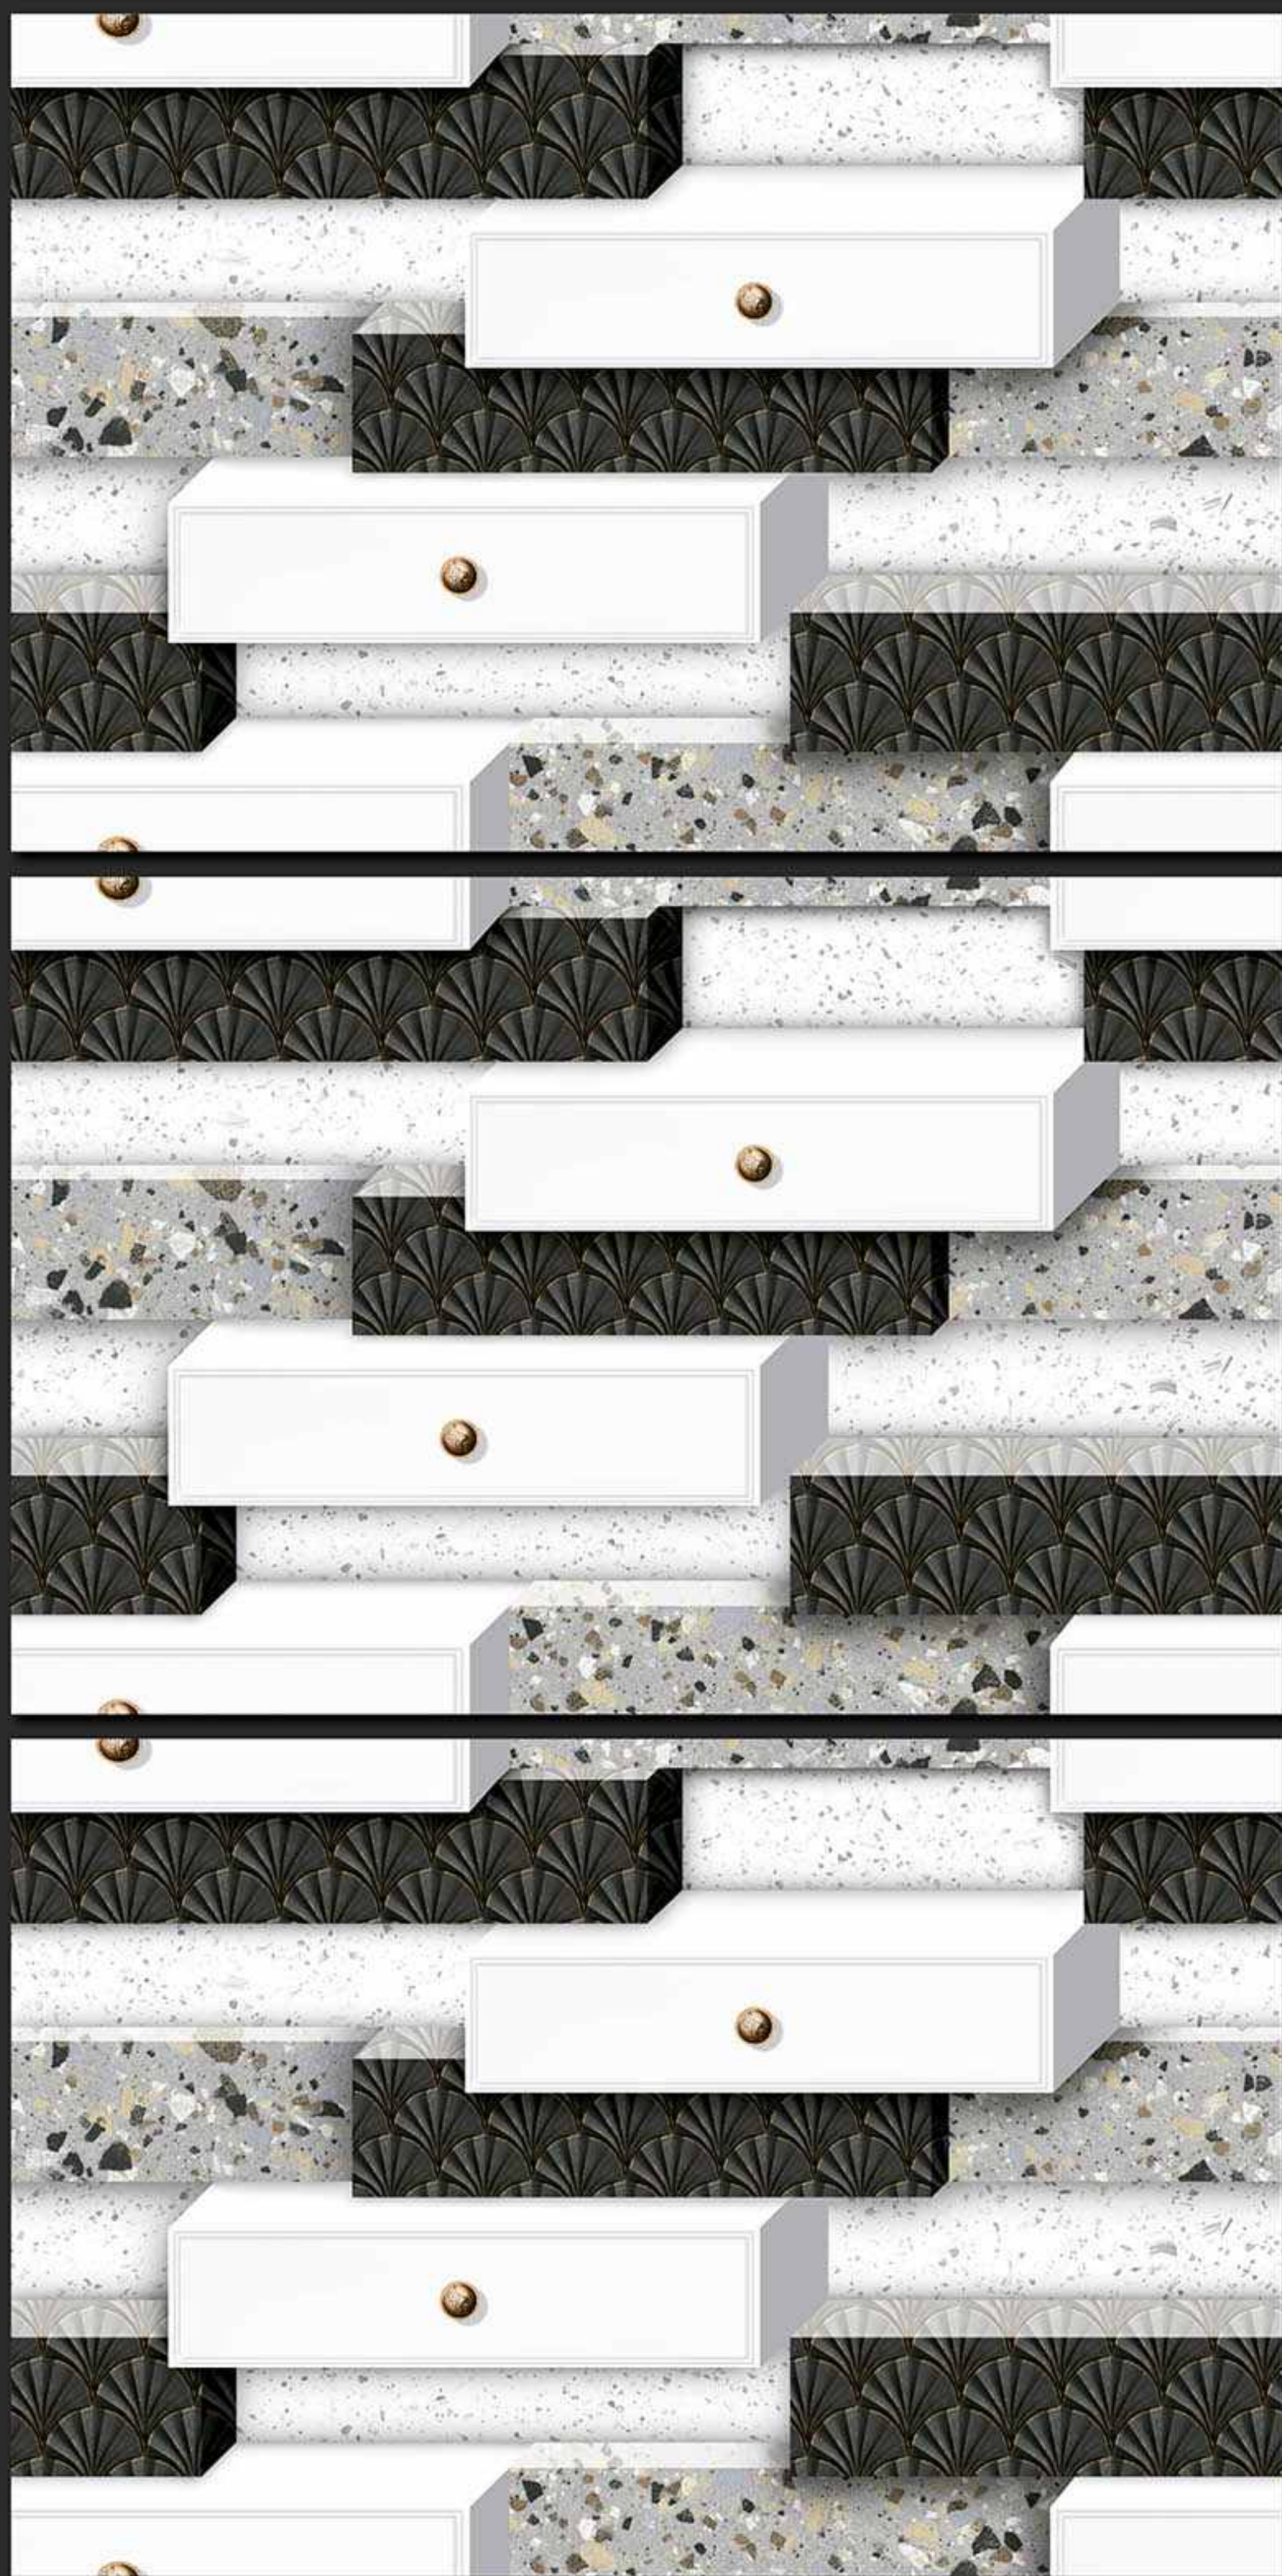

DIGITAL
WALL TILES

300x450MM GLOSSY

VERONICA
CERAMIC

185 [PLAIN]