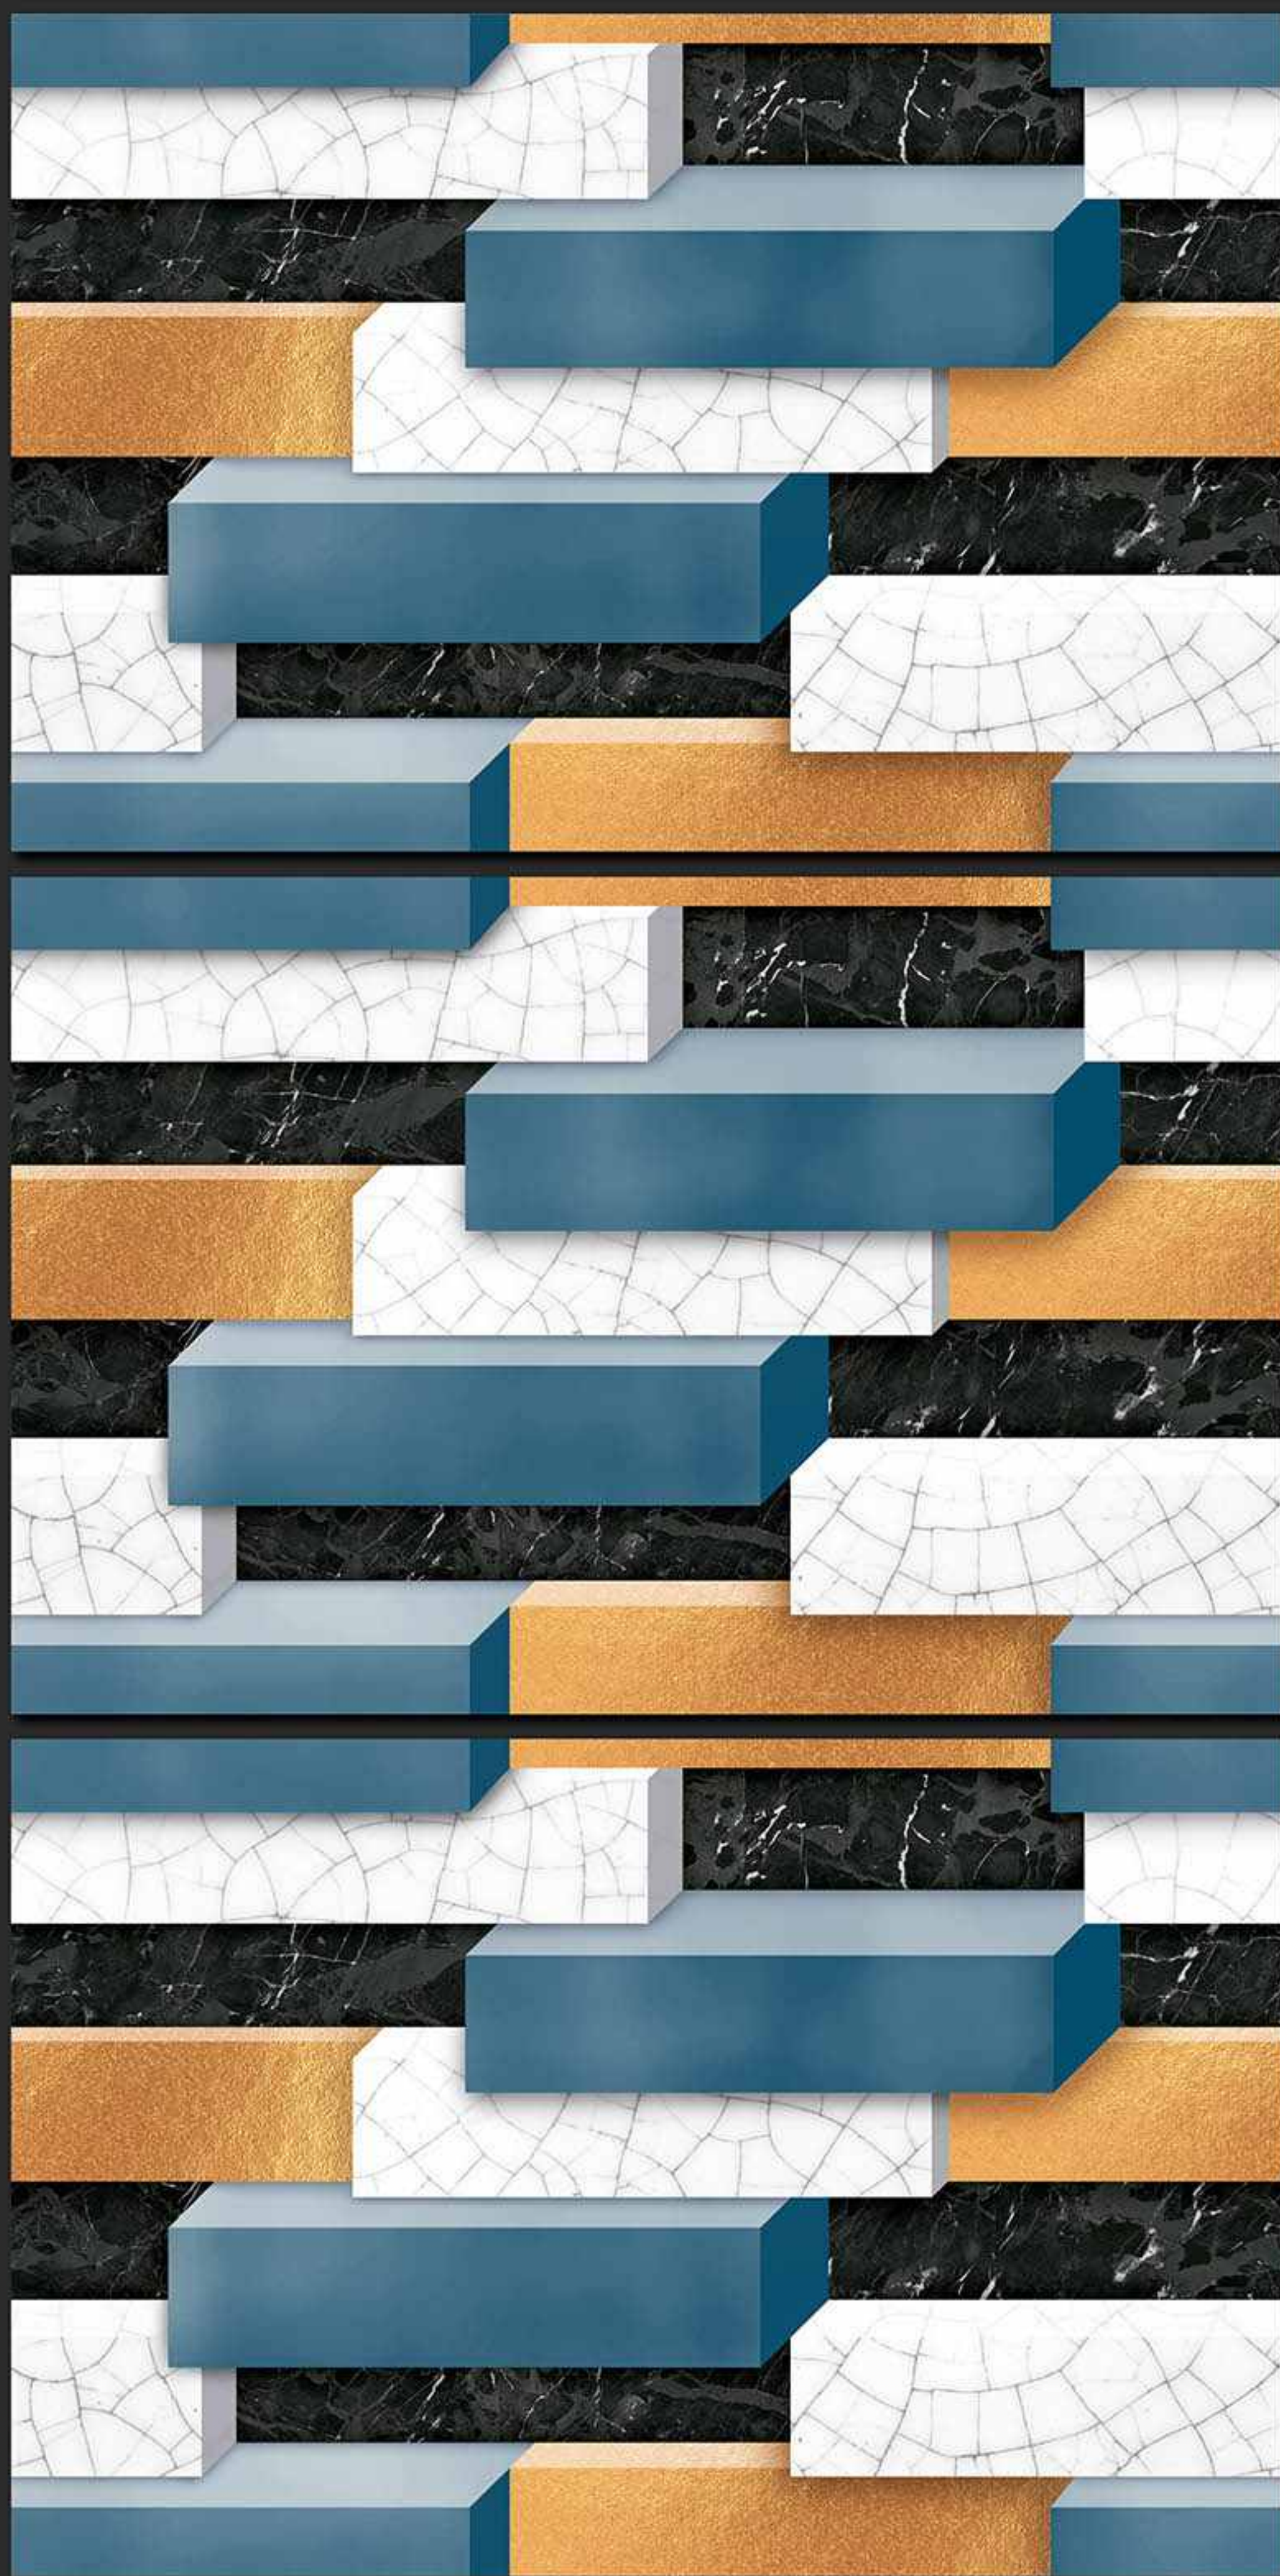

DIGITAL
WALL TILES

300x450MM GLOSSY

VERONICA
CERAMIC

187 [PLAIN]