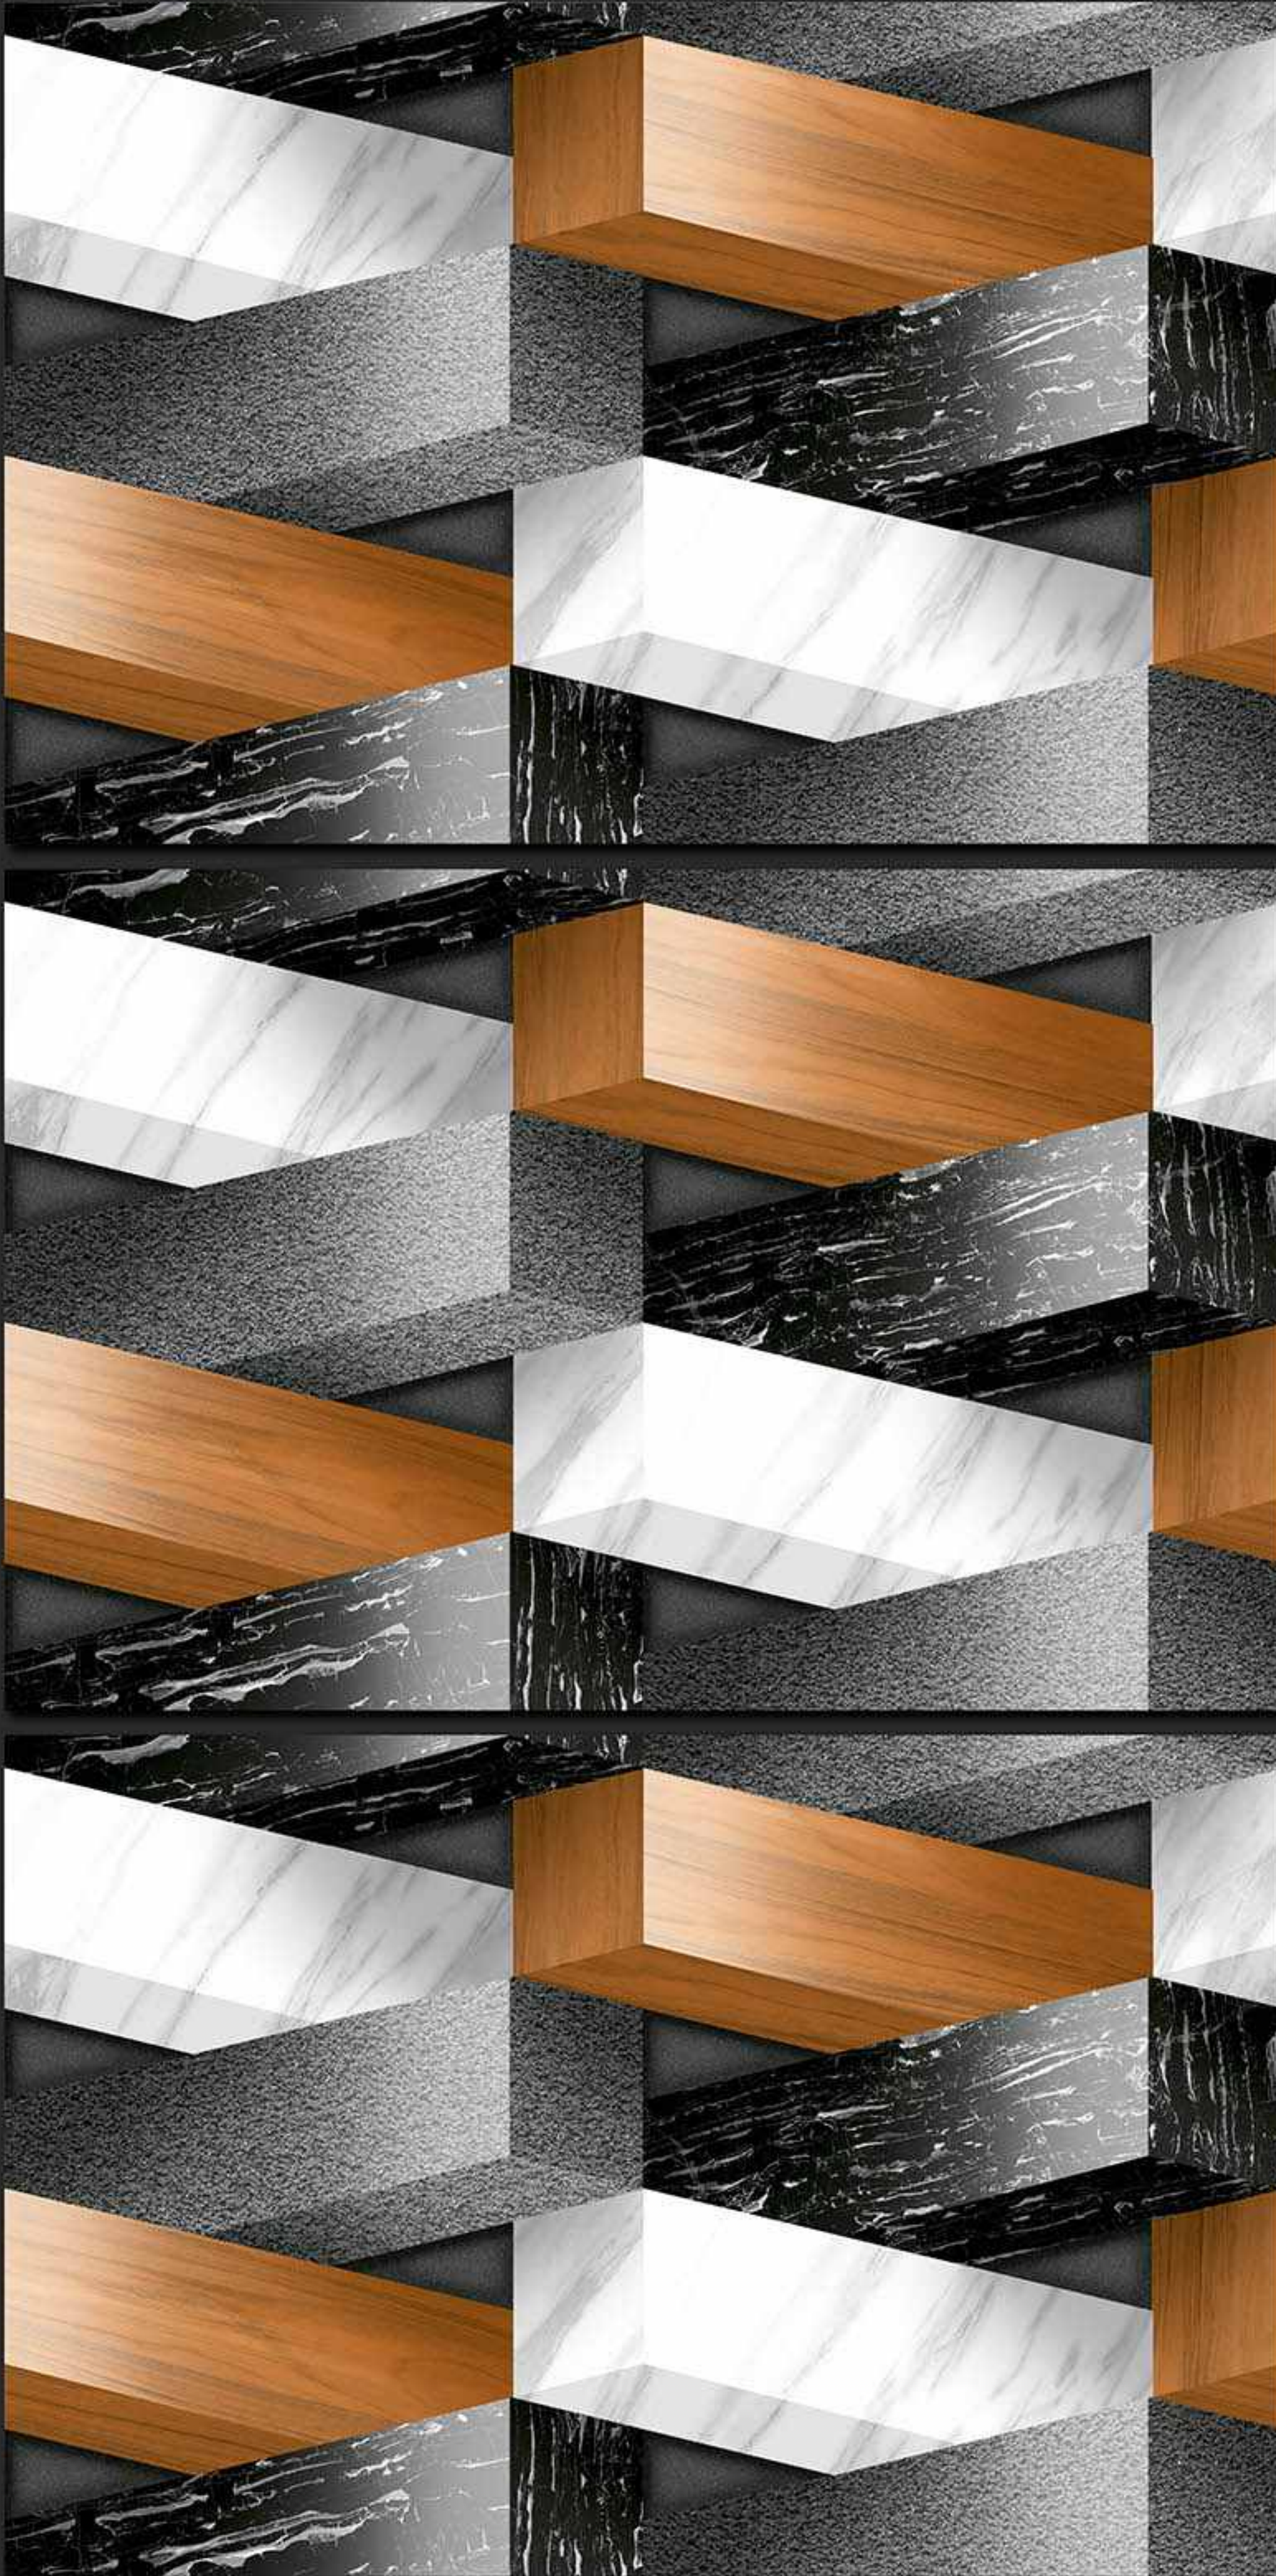

VERONICA
CERAMIC

183 [PLAIN]

DIGITAL
WALL TILES

300x450MM GLOSSY

VERONICA
CERAMIC

184 [PLAIN]

DIGITAL
WALL TILES

300x450MM GLOSSY