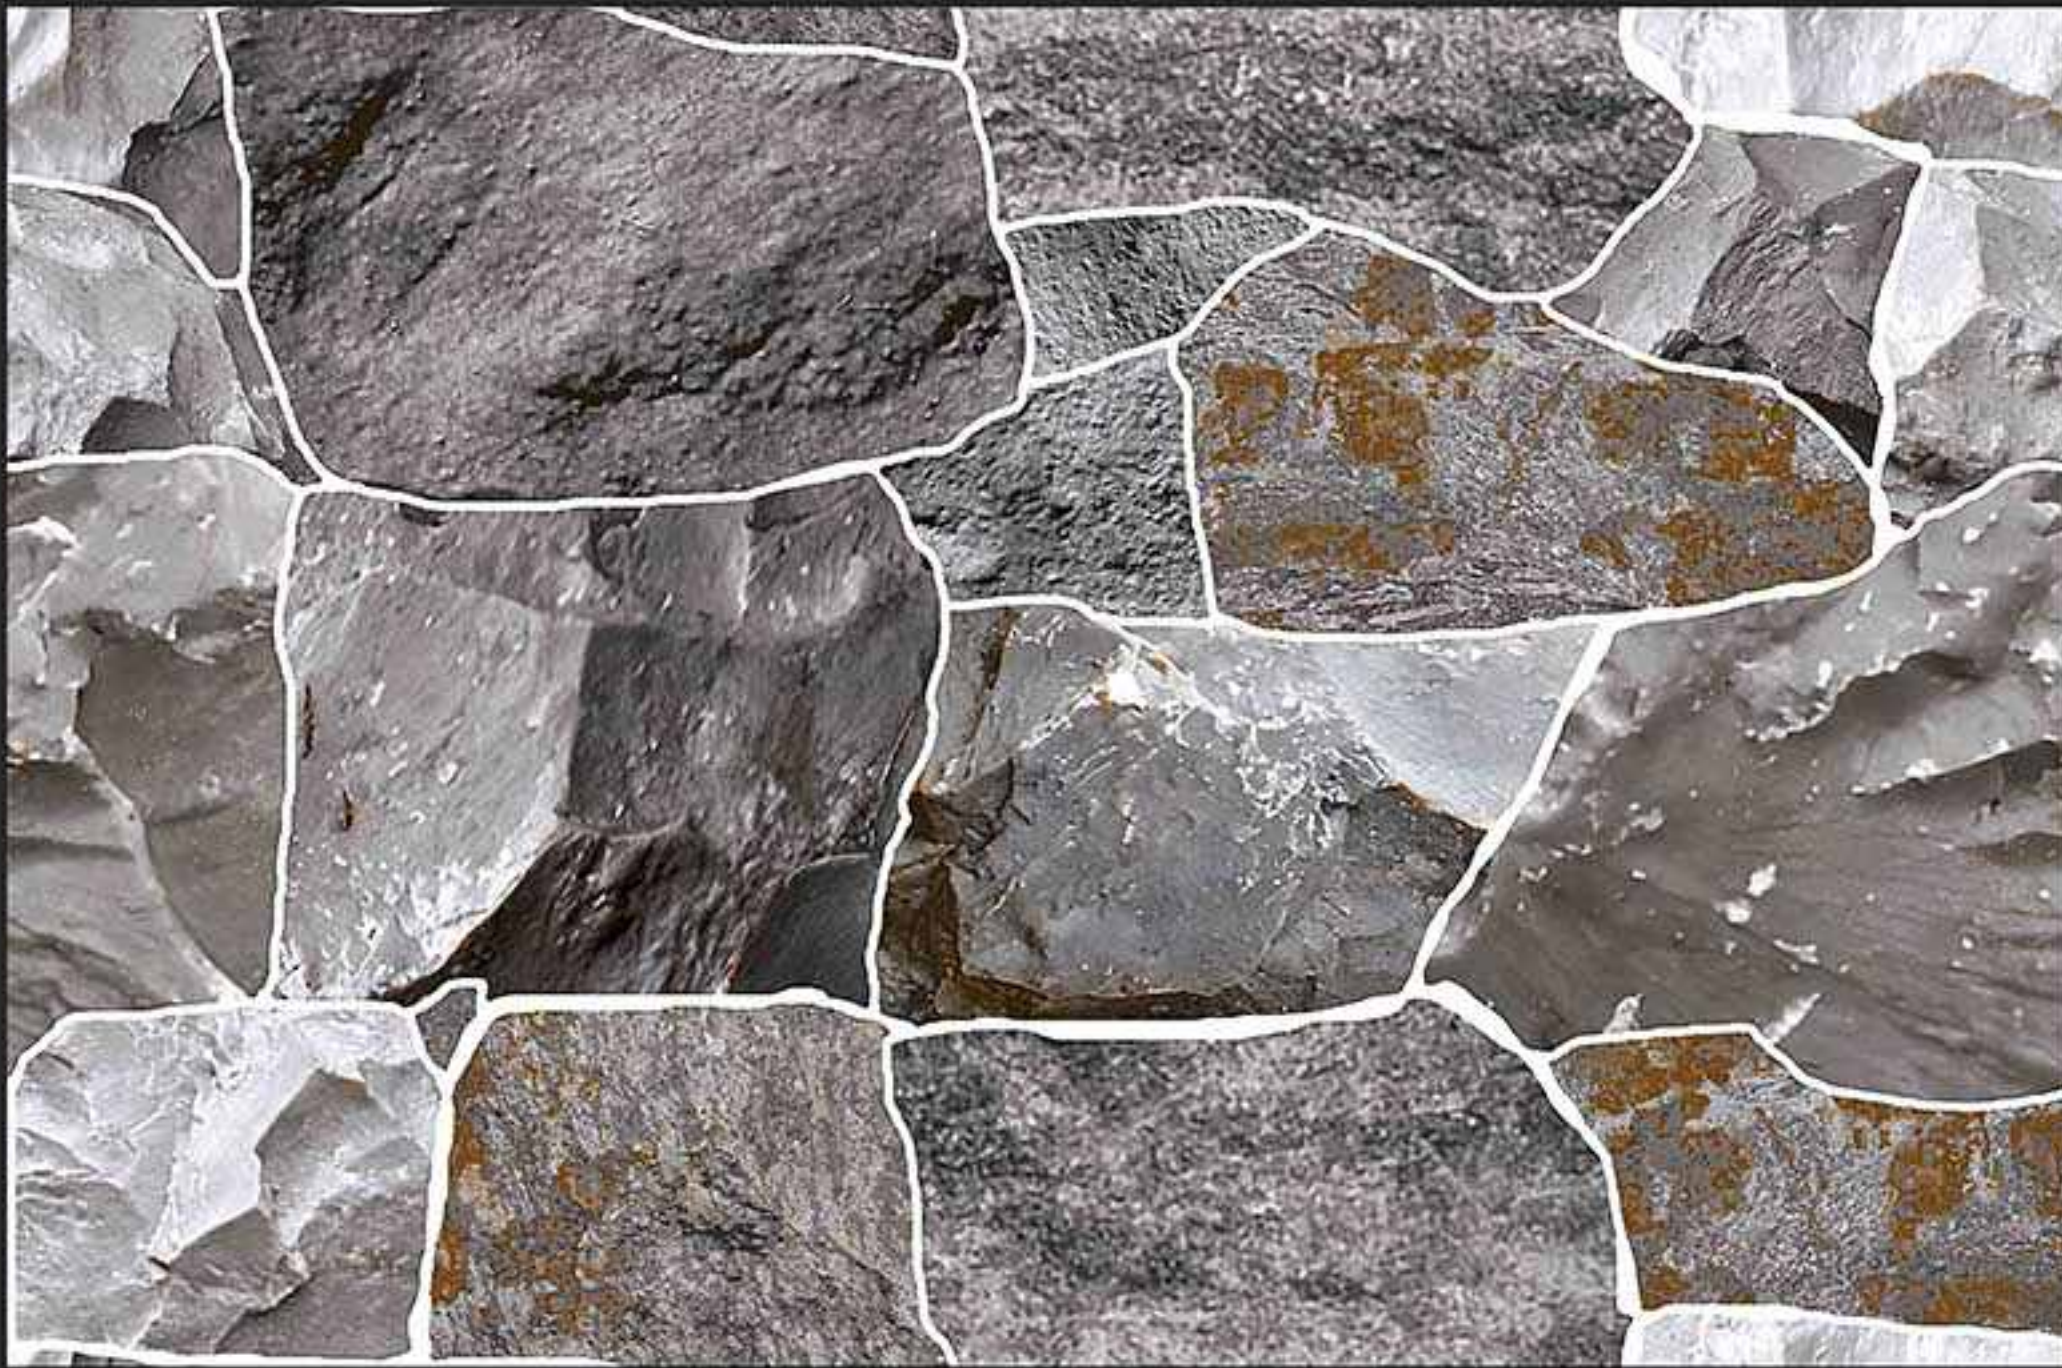

300x450MM GLOSSY

VERONICA
CERAMIC

316 [PLAIN]

DIGITAL
WALL TILES

300x450MM GLOSSY

VERONICA
CERAMIC

324 [PLAIN]

DIGITAL
WALL TILES