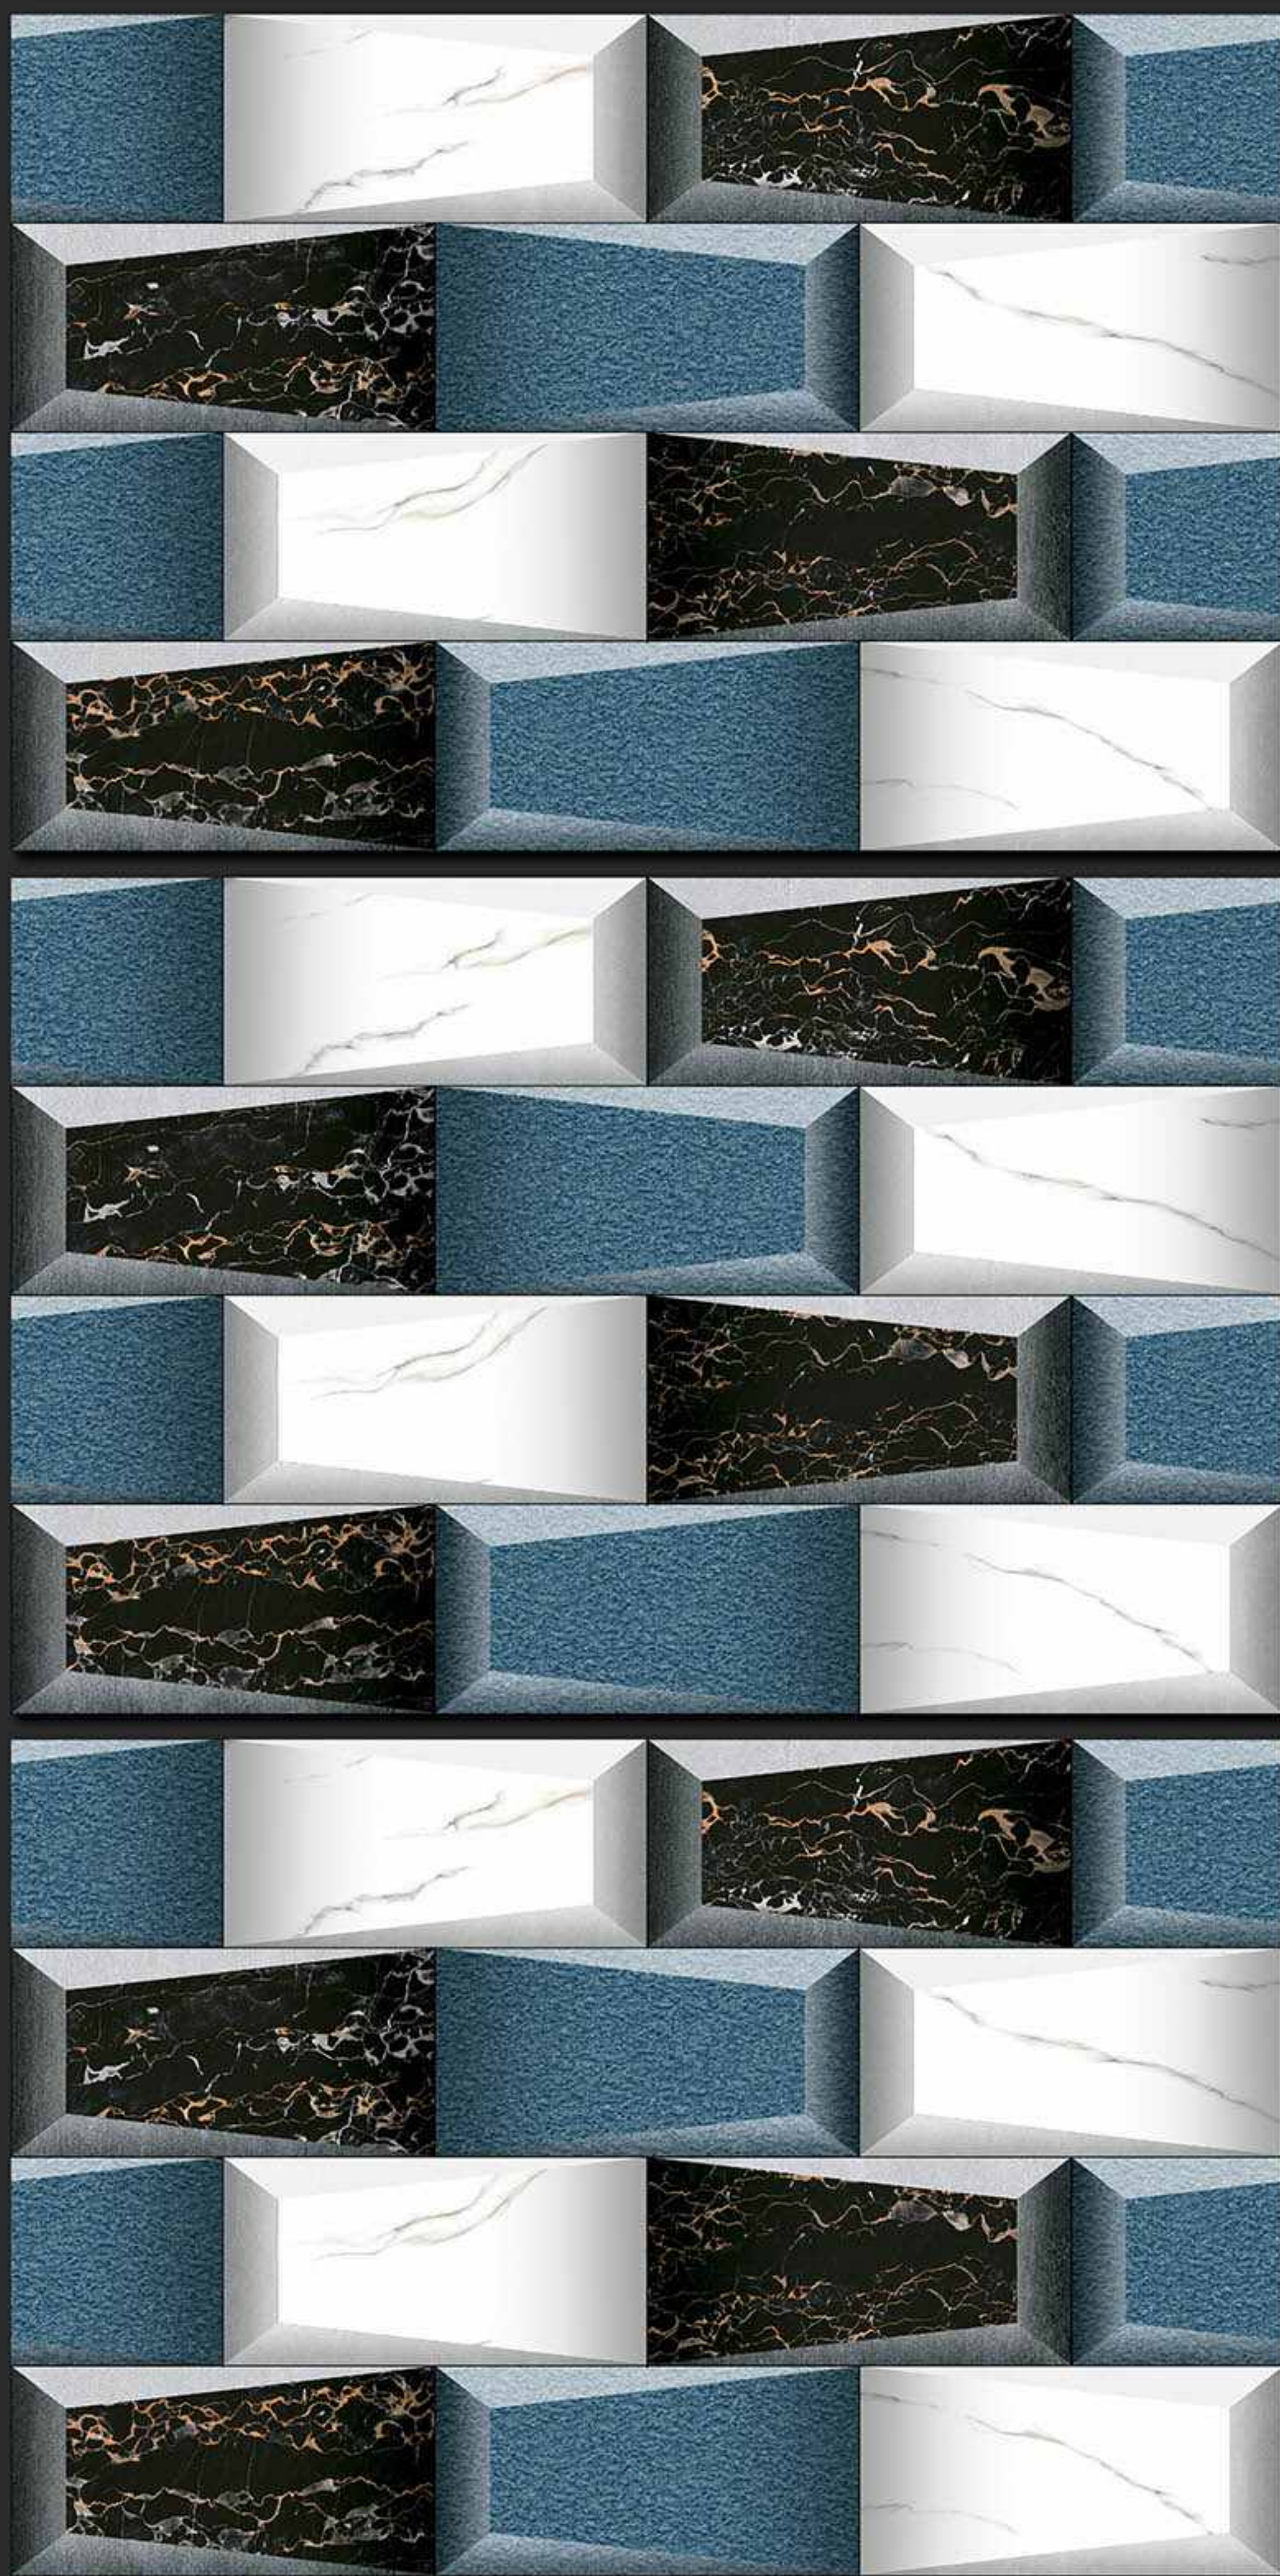

300x450MM GLOSSY

VERONICA
CERAMIC

243 [PLAIN]

DIGITAL
WALL TILES

300x450MM GLOSSY

VERONICA
CERAMIC

244 [PLAIN]

DIGITAL
WALL TILES