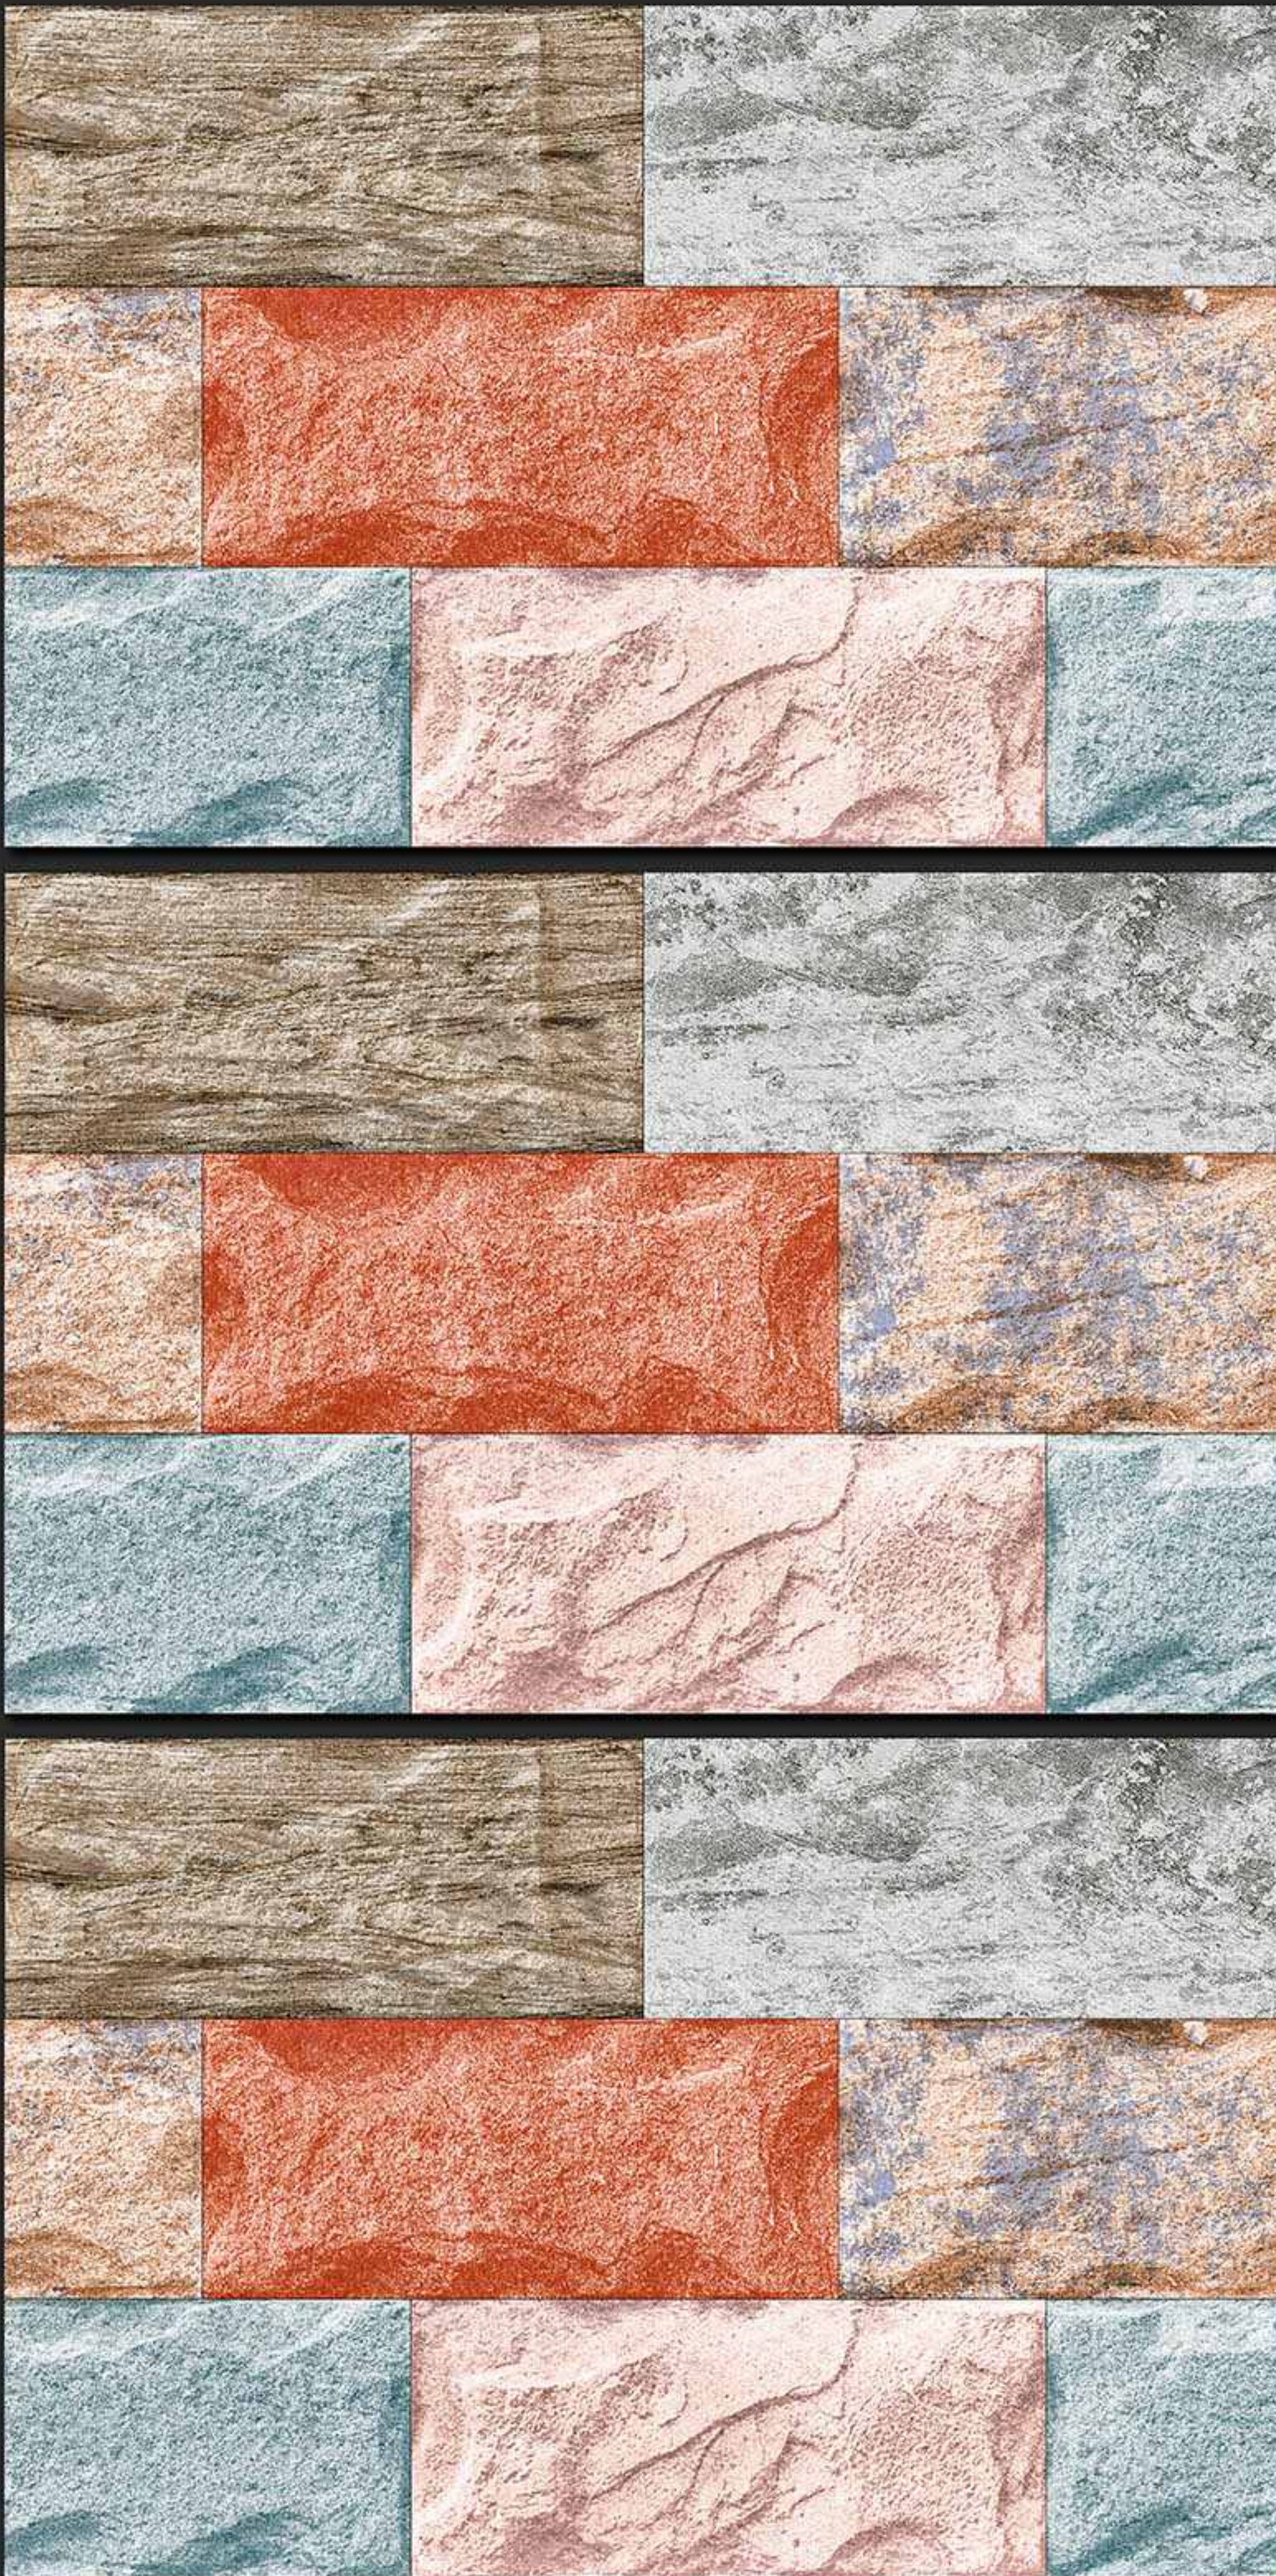

DIGITAL
WALL TILES

300x450MM GLOSSY

VERONICA
CERAMIC

352 [PLAIN]