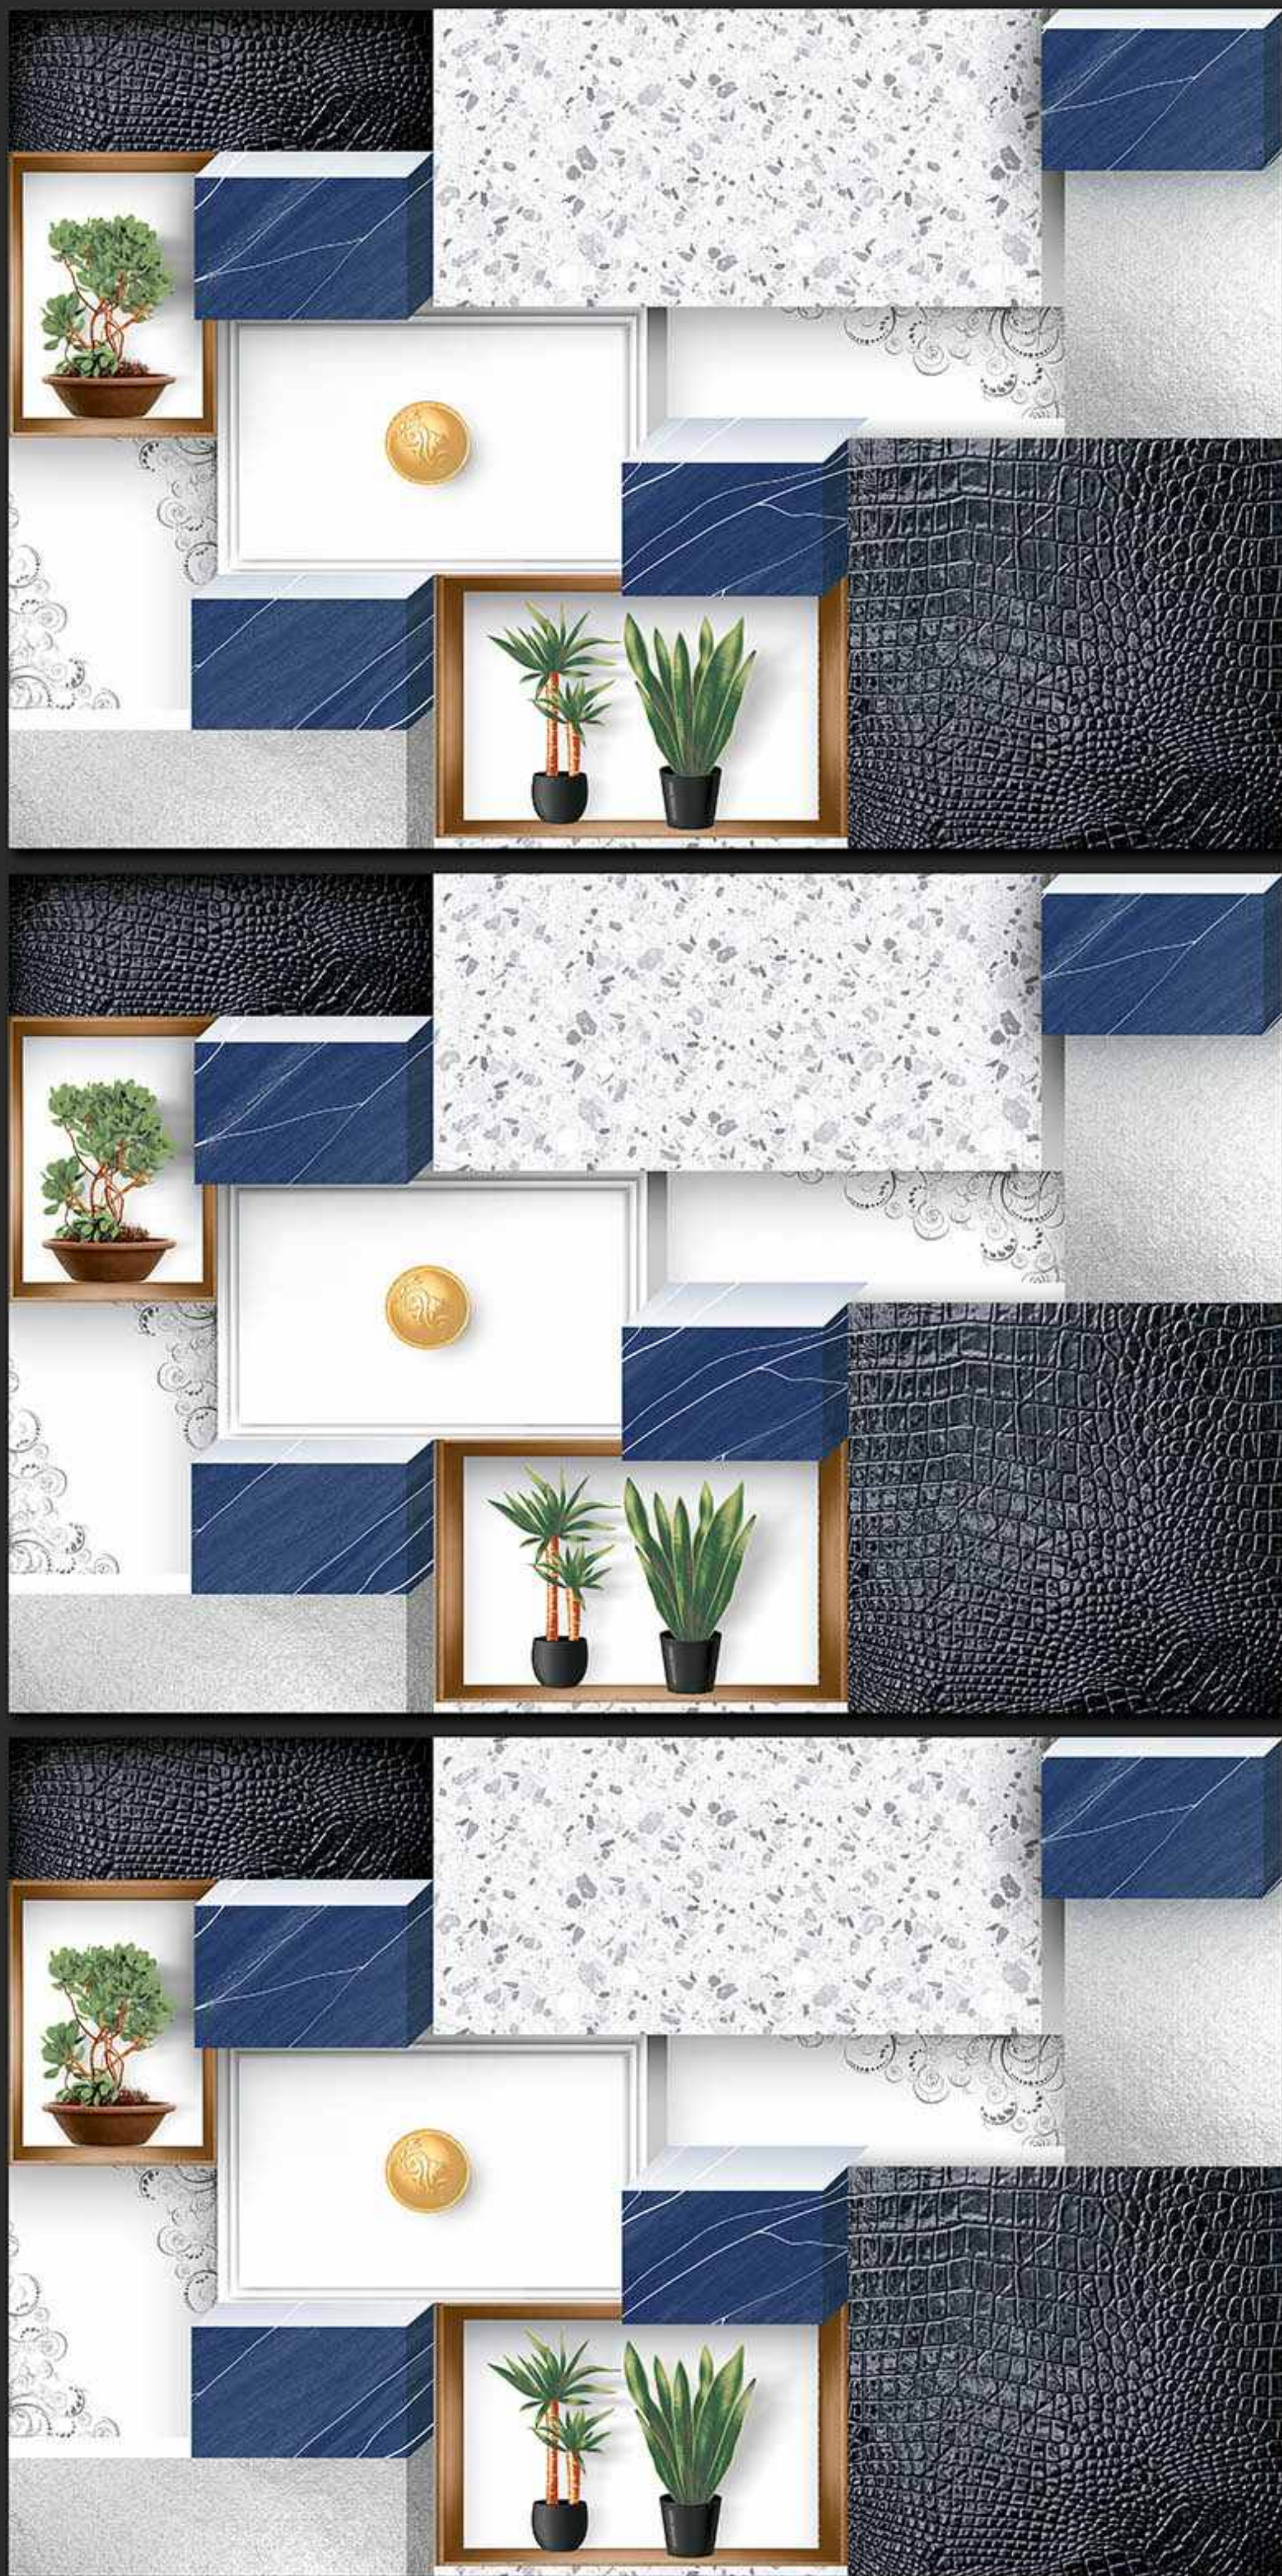

DIGITAL
WALL TILES

300x450MM GLOSSY

VERONICA
CERAMIC

306 [PLAIN]