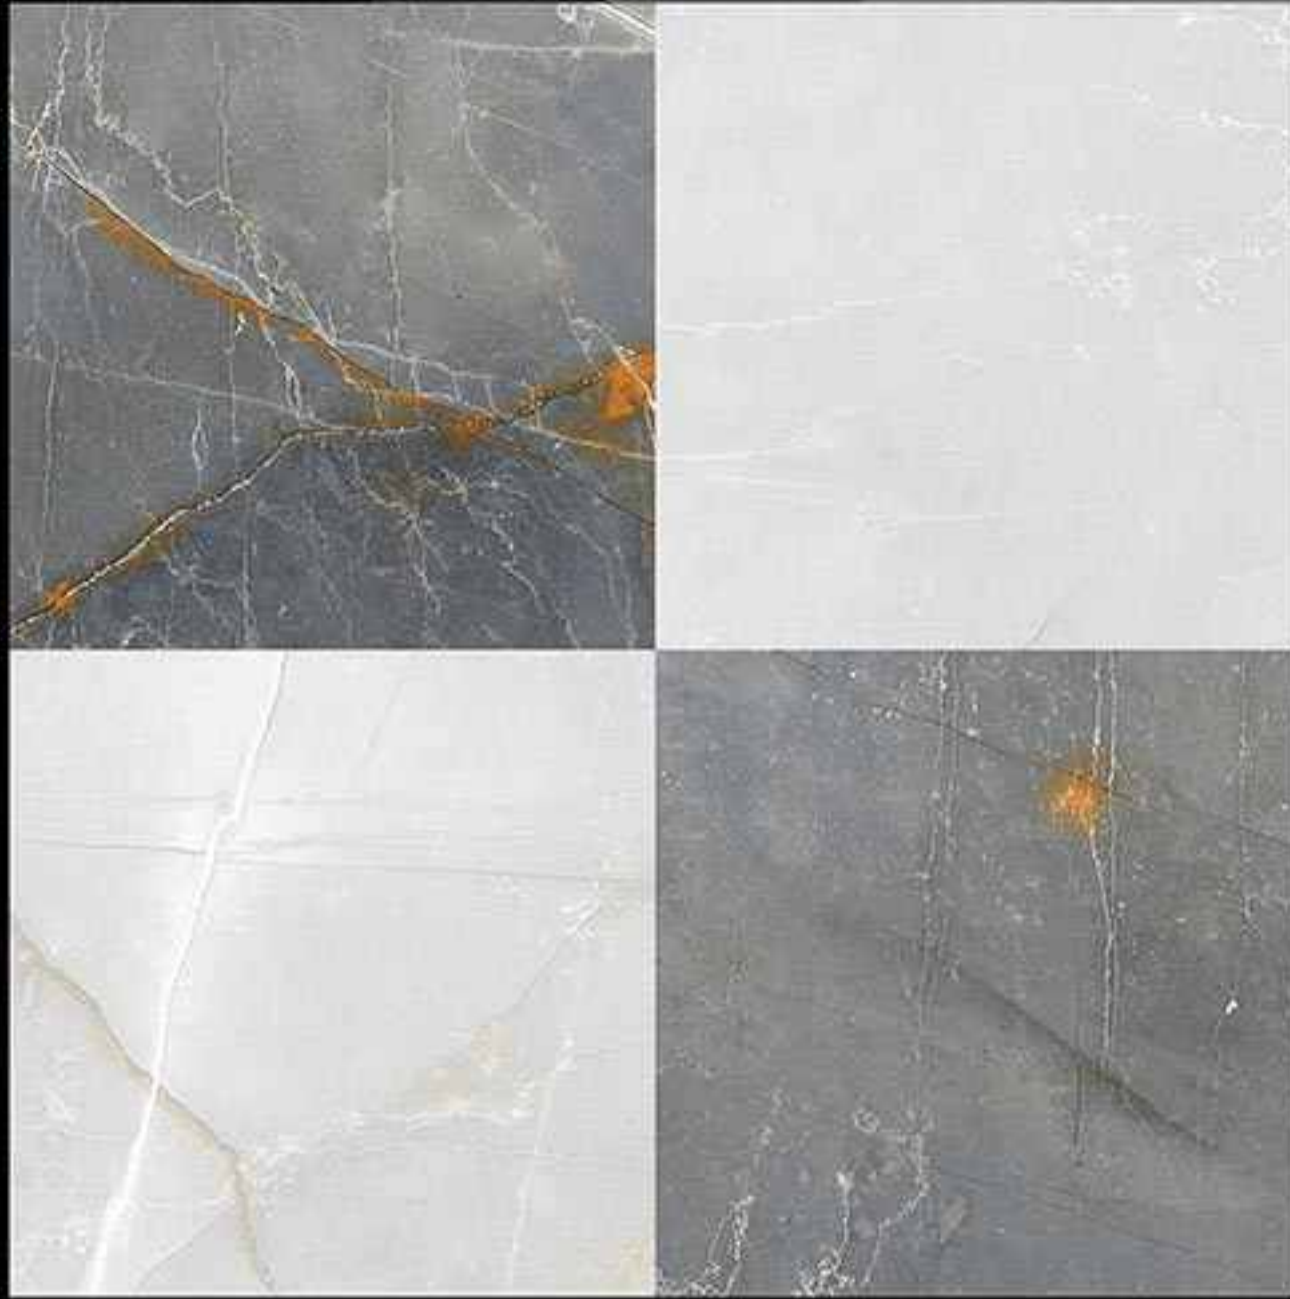

VERONICA

CERAMIC

300x300 mm

DIGITAL WALL TILES

1209_F

FLOOR SERIES

VERONICA
CERAMIC

300x300 mm
DIGITAL WALL TILES