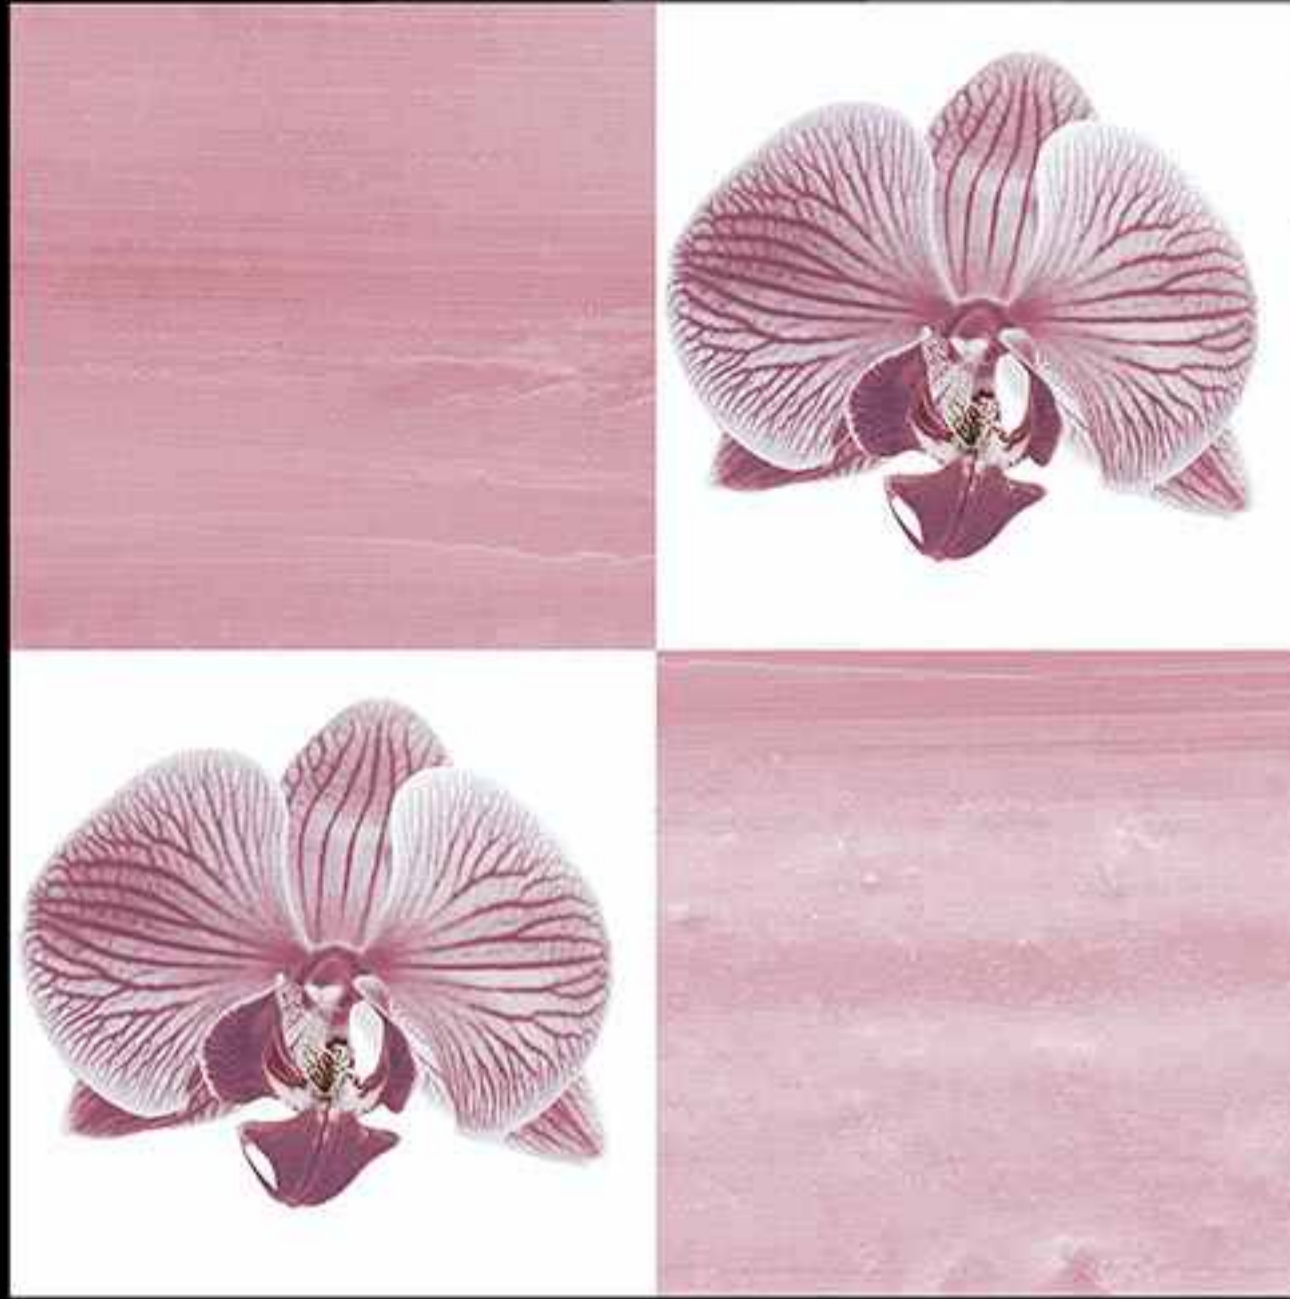

FLOOR SERIES

VERONICA

CERAMIC

300x300 mm

DIGITAL WALL TILES

1217_F