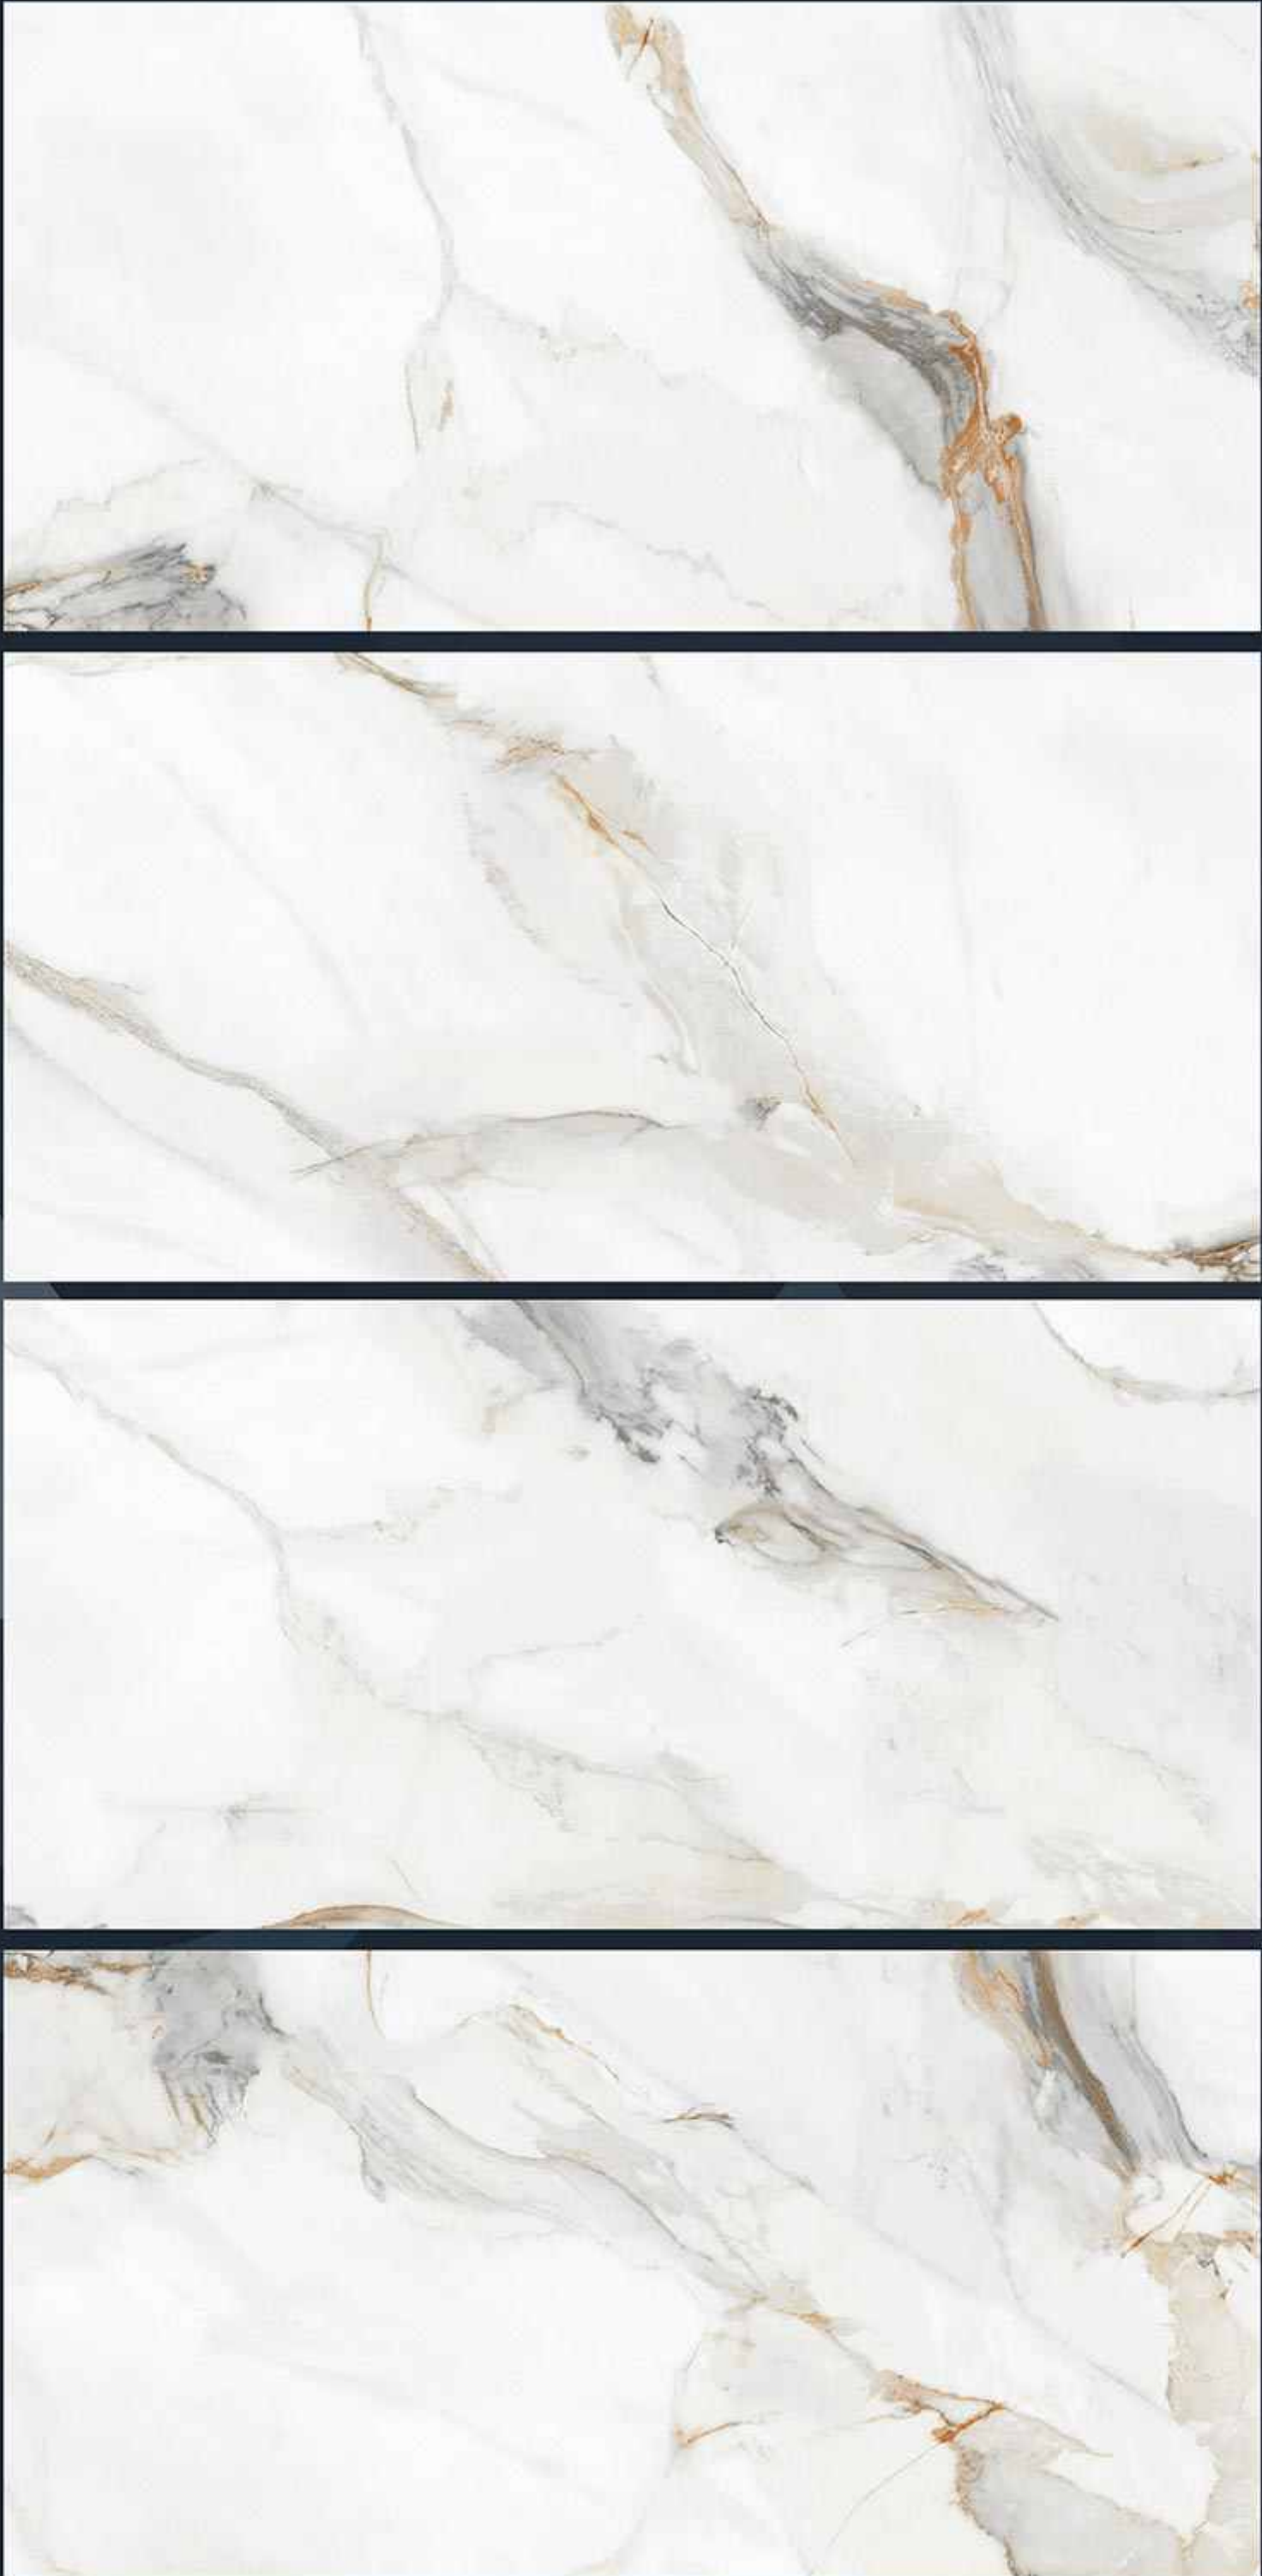

GLOSSY

VERONICA
CERAMIC

300x600mm

Fill your
Space With **delightful** creations