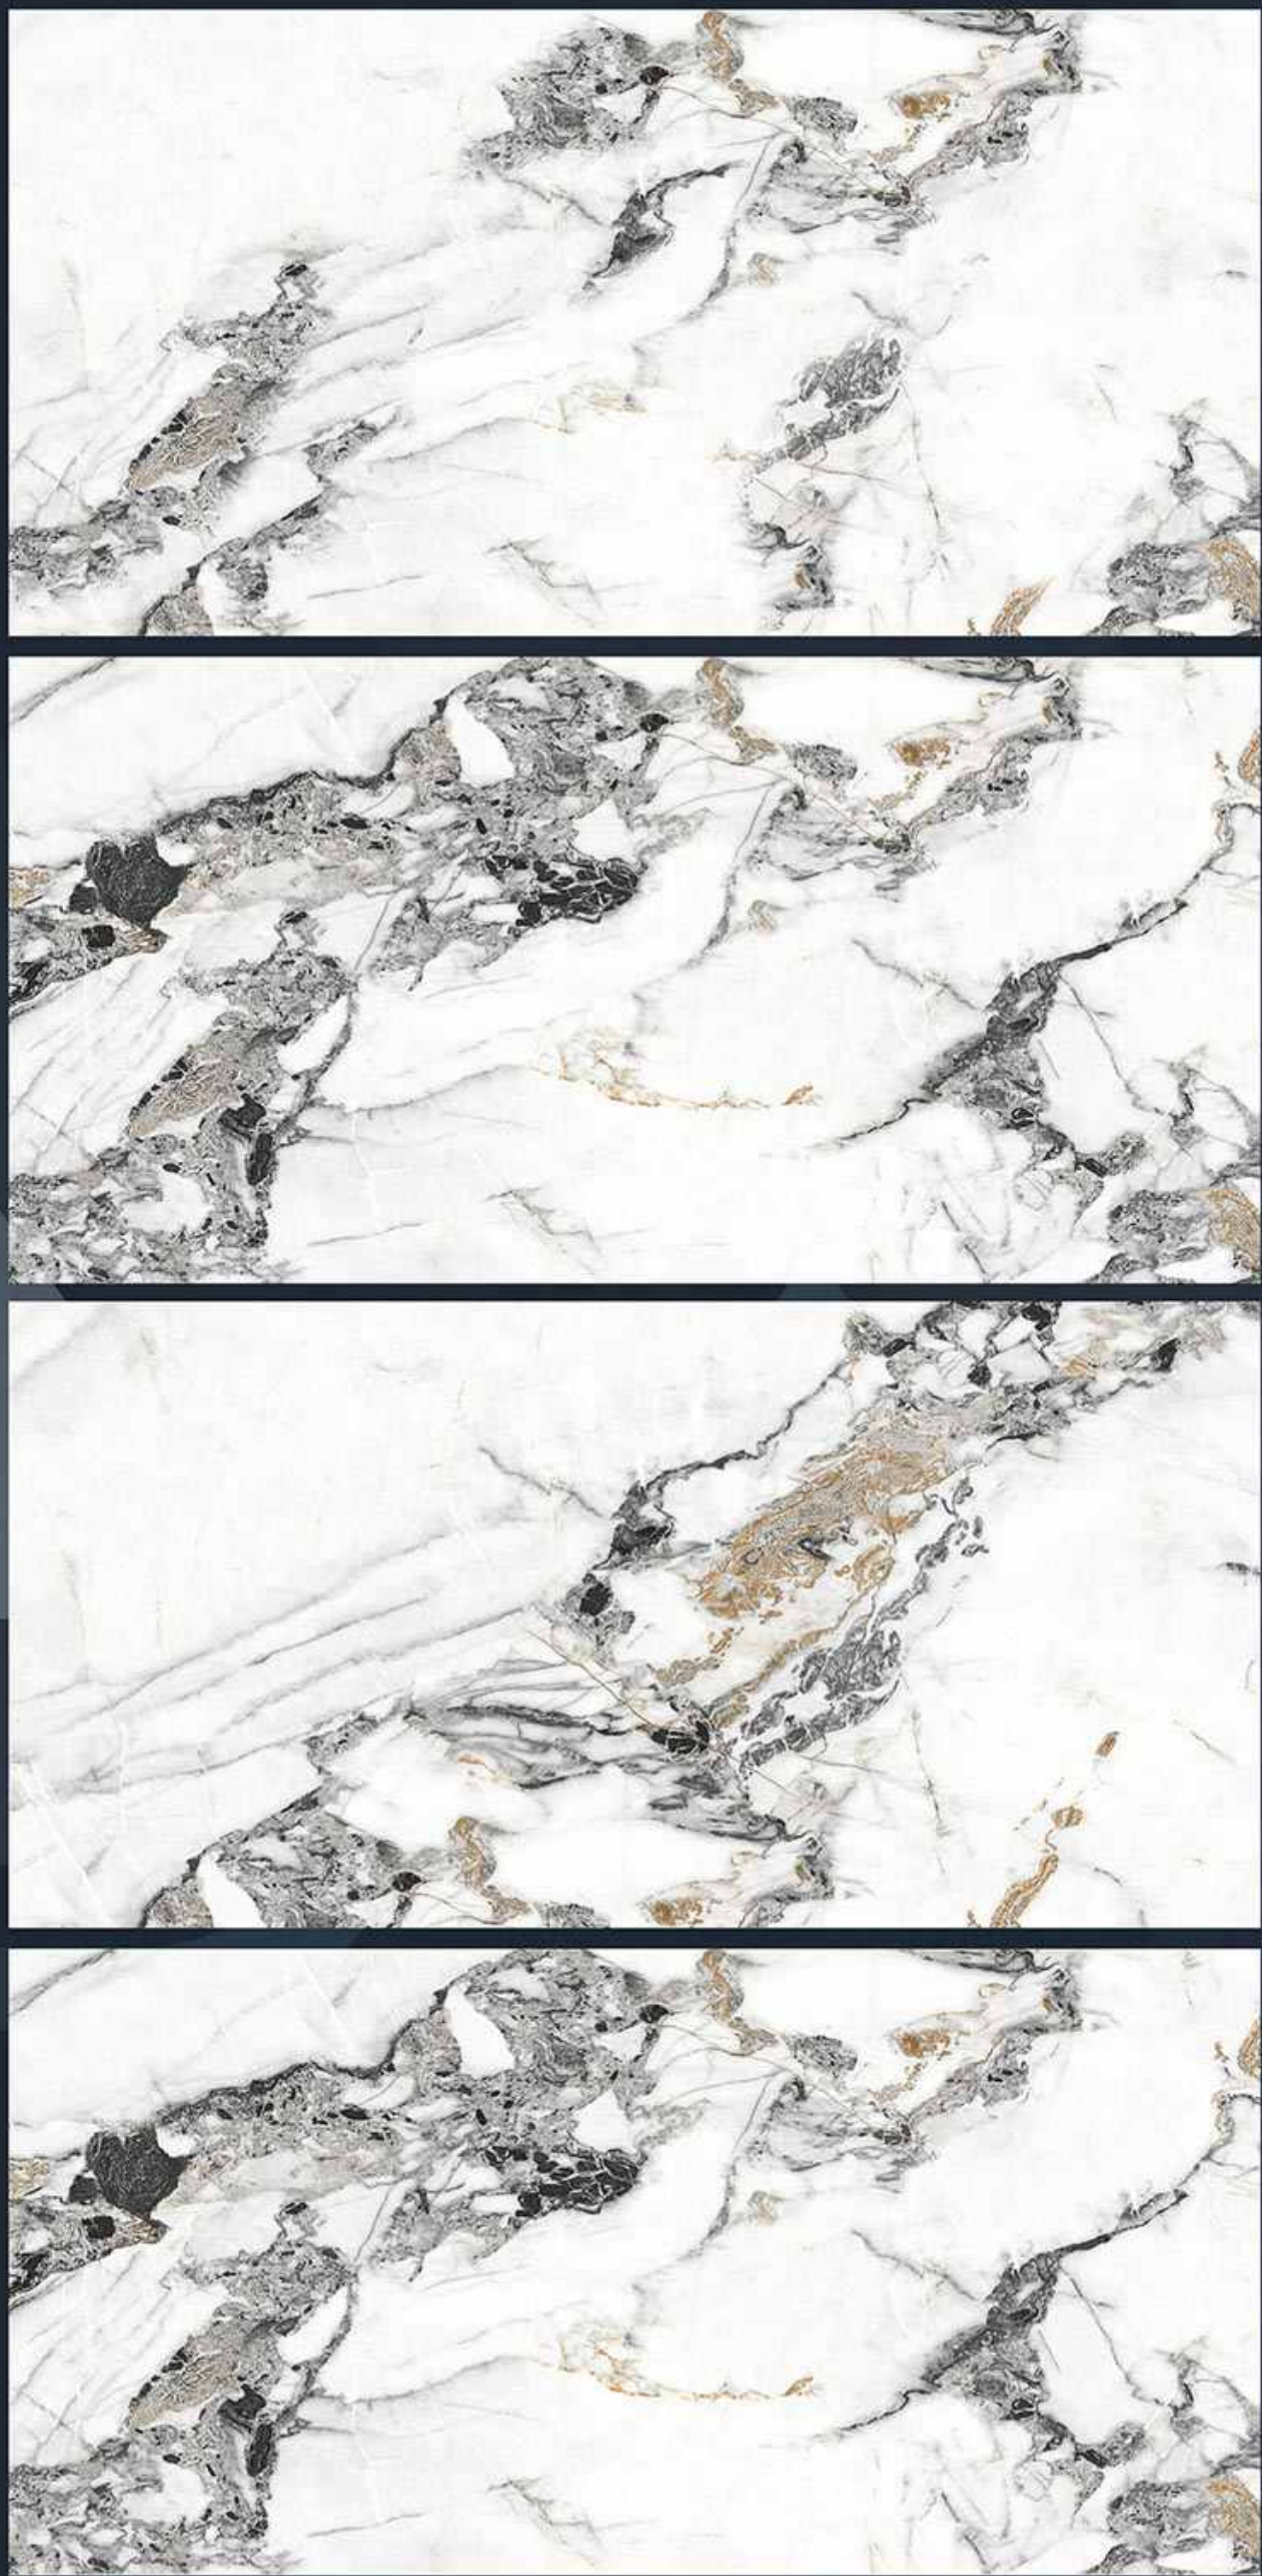

GLOSSY

VERONICA
CERAMIC

300x600mm

Fill your
Space With delightful creations