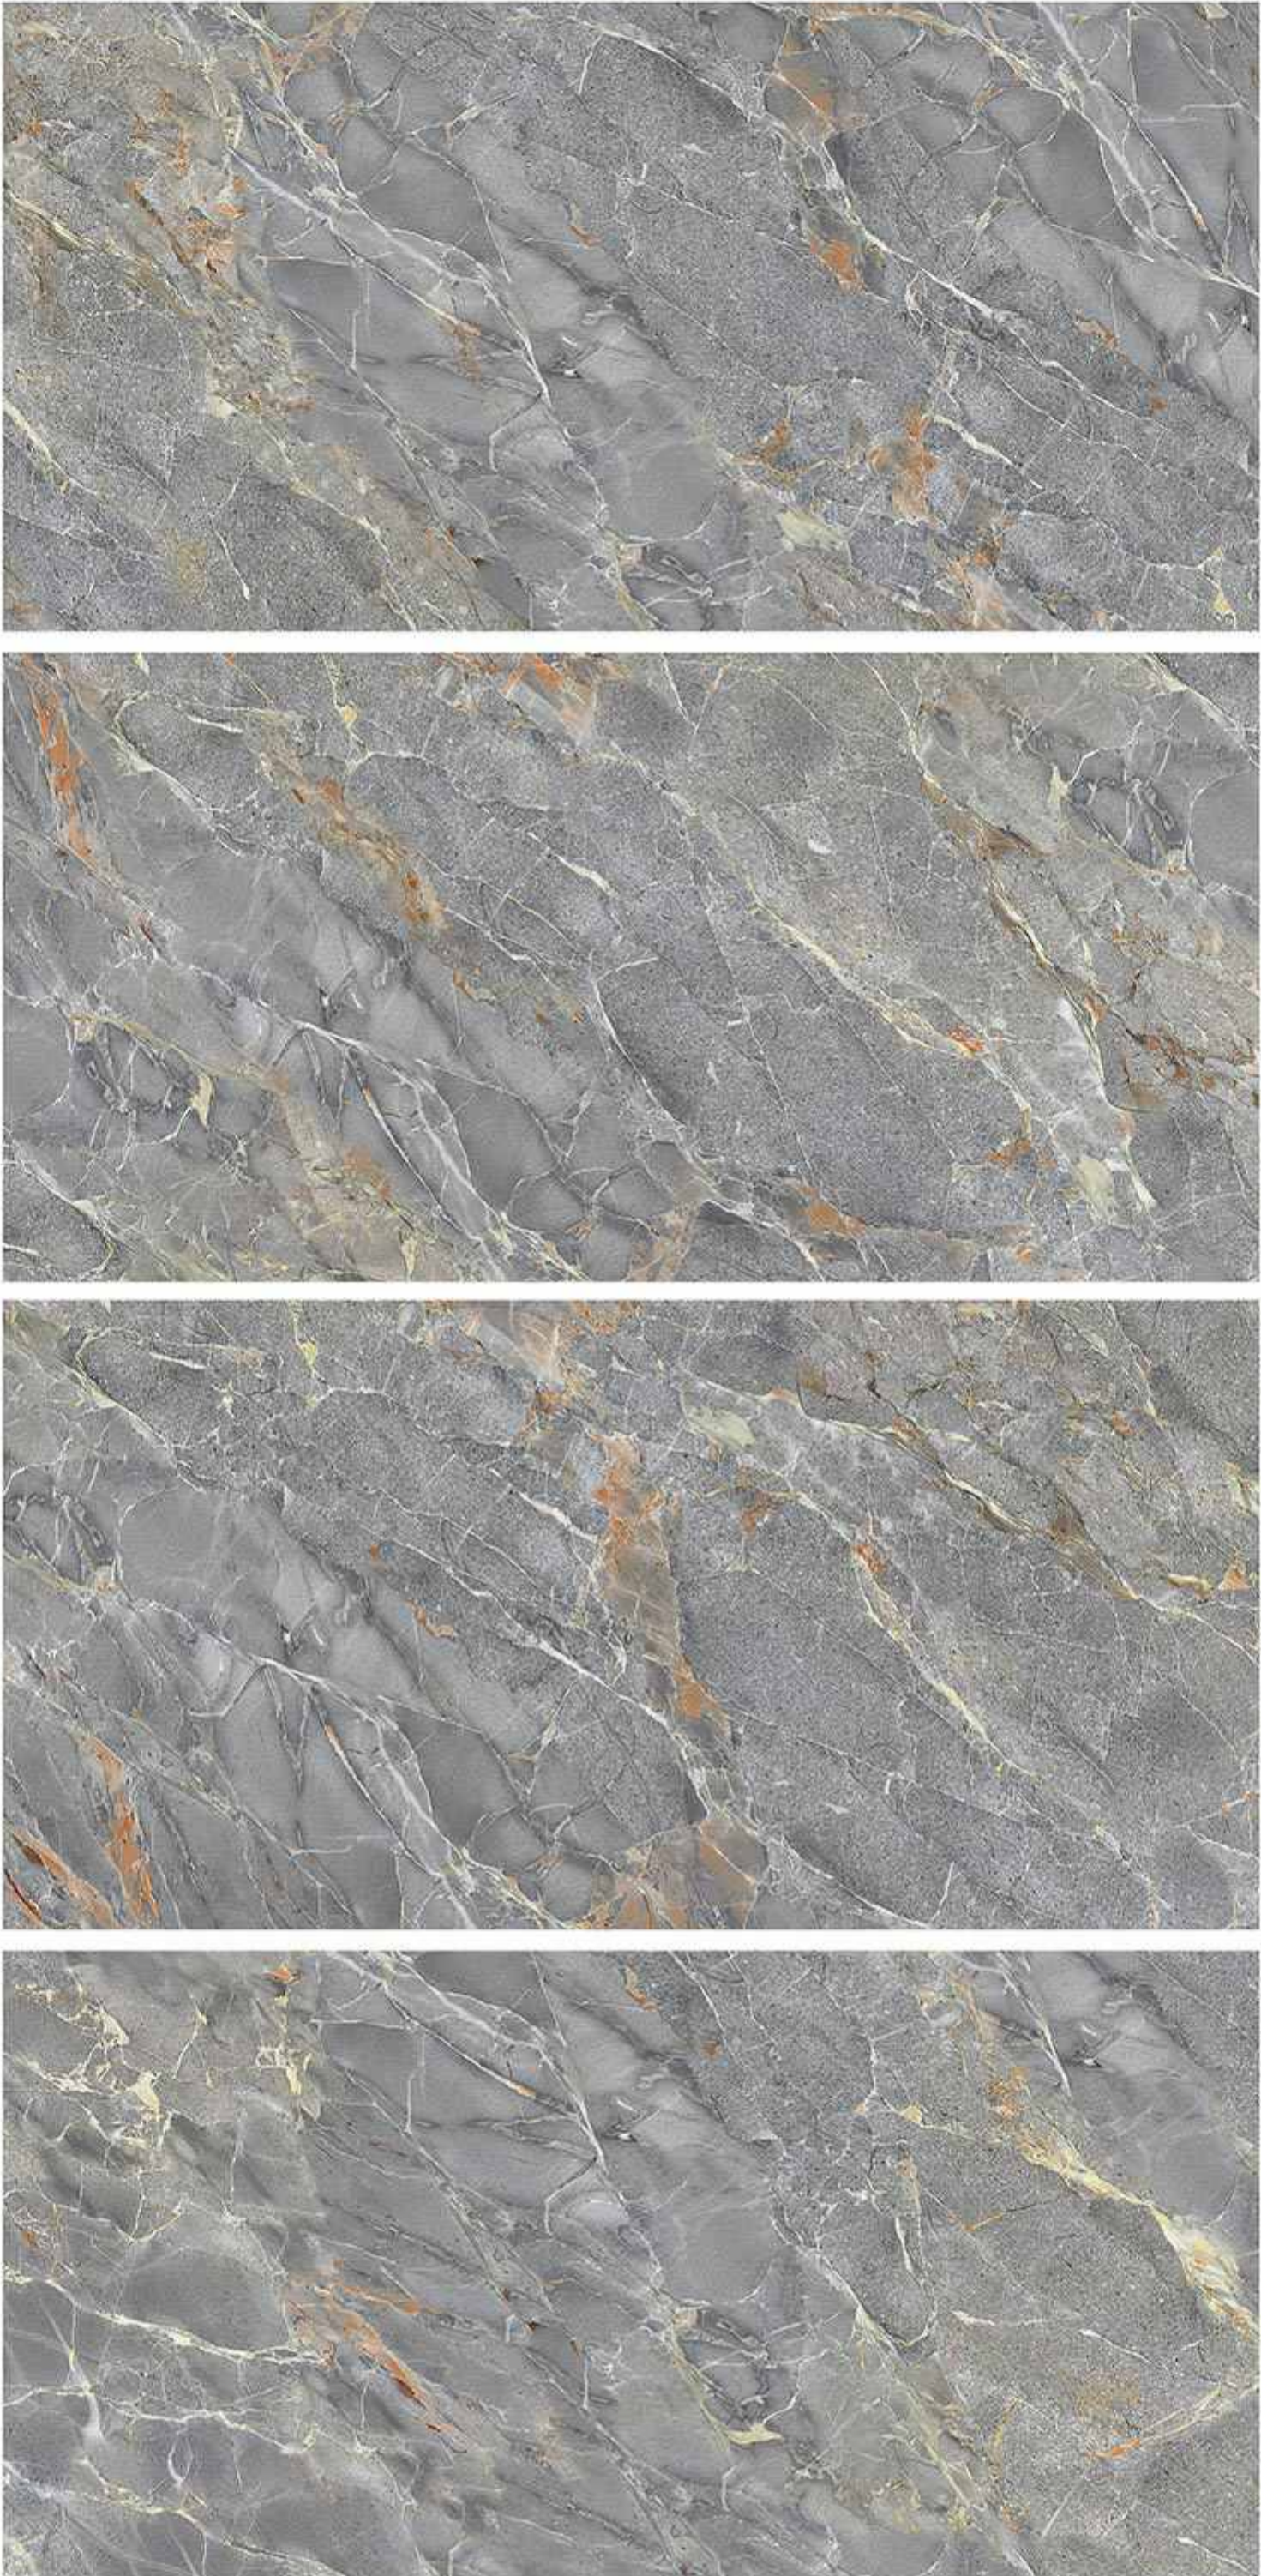

GLOSSY

VERONICA
CERAMIC

300x600mm

Fill your
Space With delightful creations

www.veronicaceramic.com

DESIGN CODE - **1131_MARBLE**

experience the
new way

ALTERNATIVE COLORS