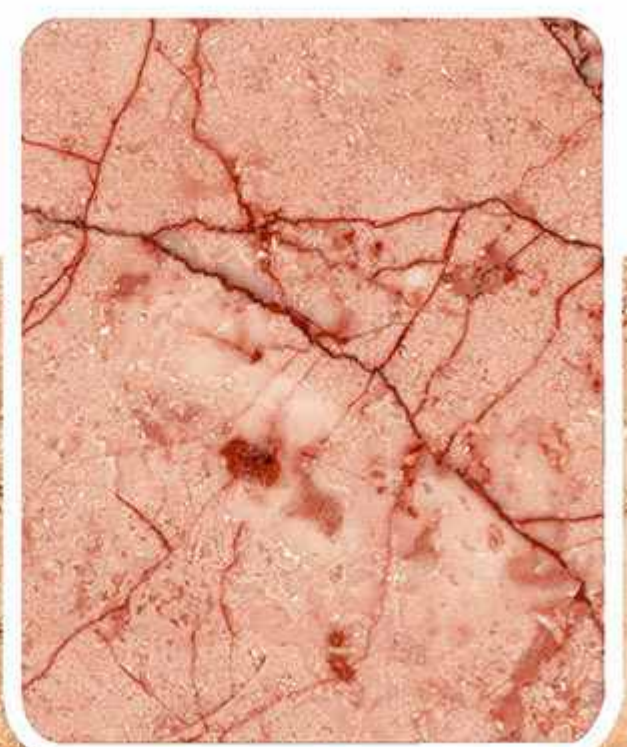

GLOSSY

VERONICA
CERAMIC

300x600mm

Fill your
Space With delightful creations

www.veronicaceramic.com

DESIGN CODE - **1134_MARBLE**

experience the
new way

ALTERNATIVE COLORS