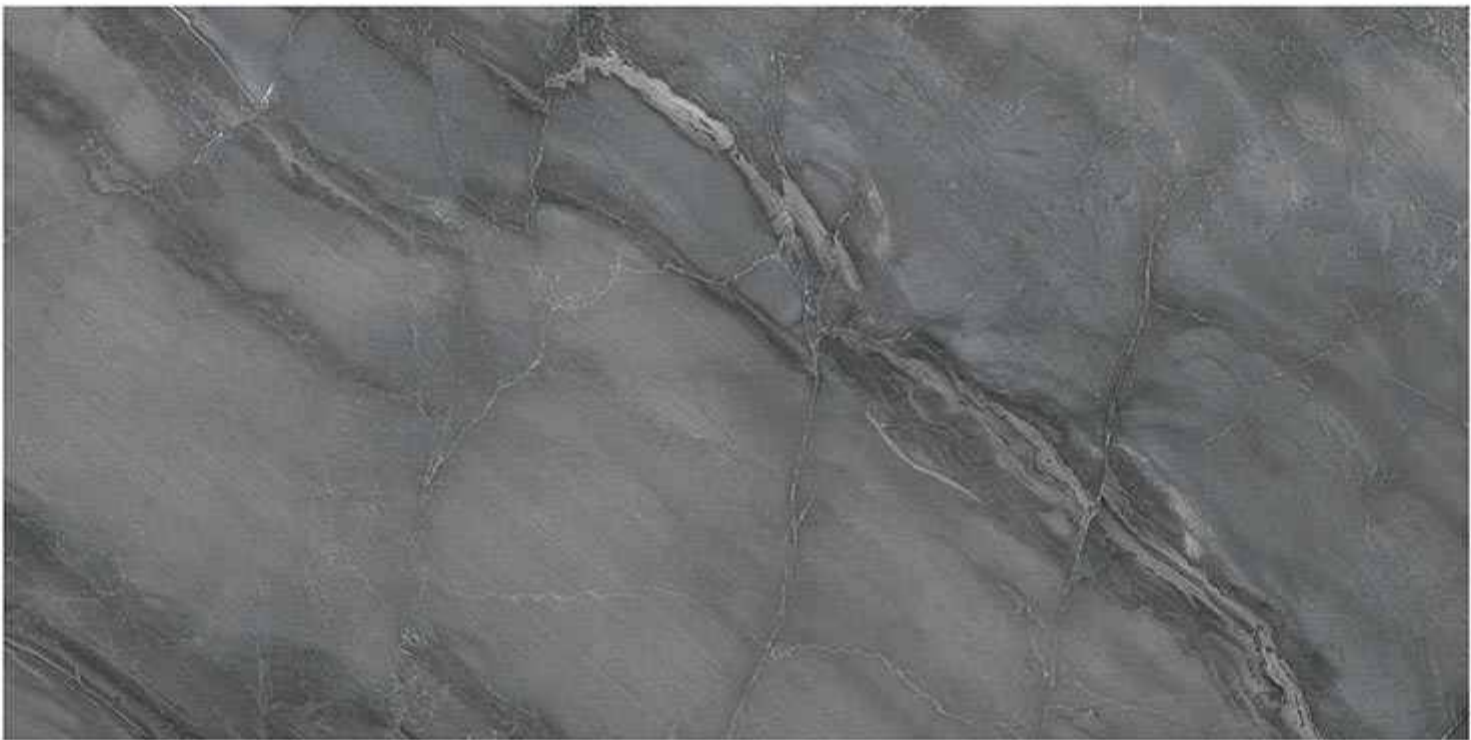

GLOSSY

VERONICA
CERAMIC

300x600mm

Fill your
Space With delightful creations