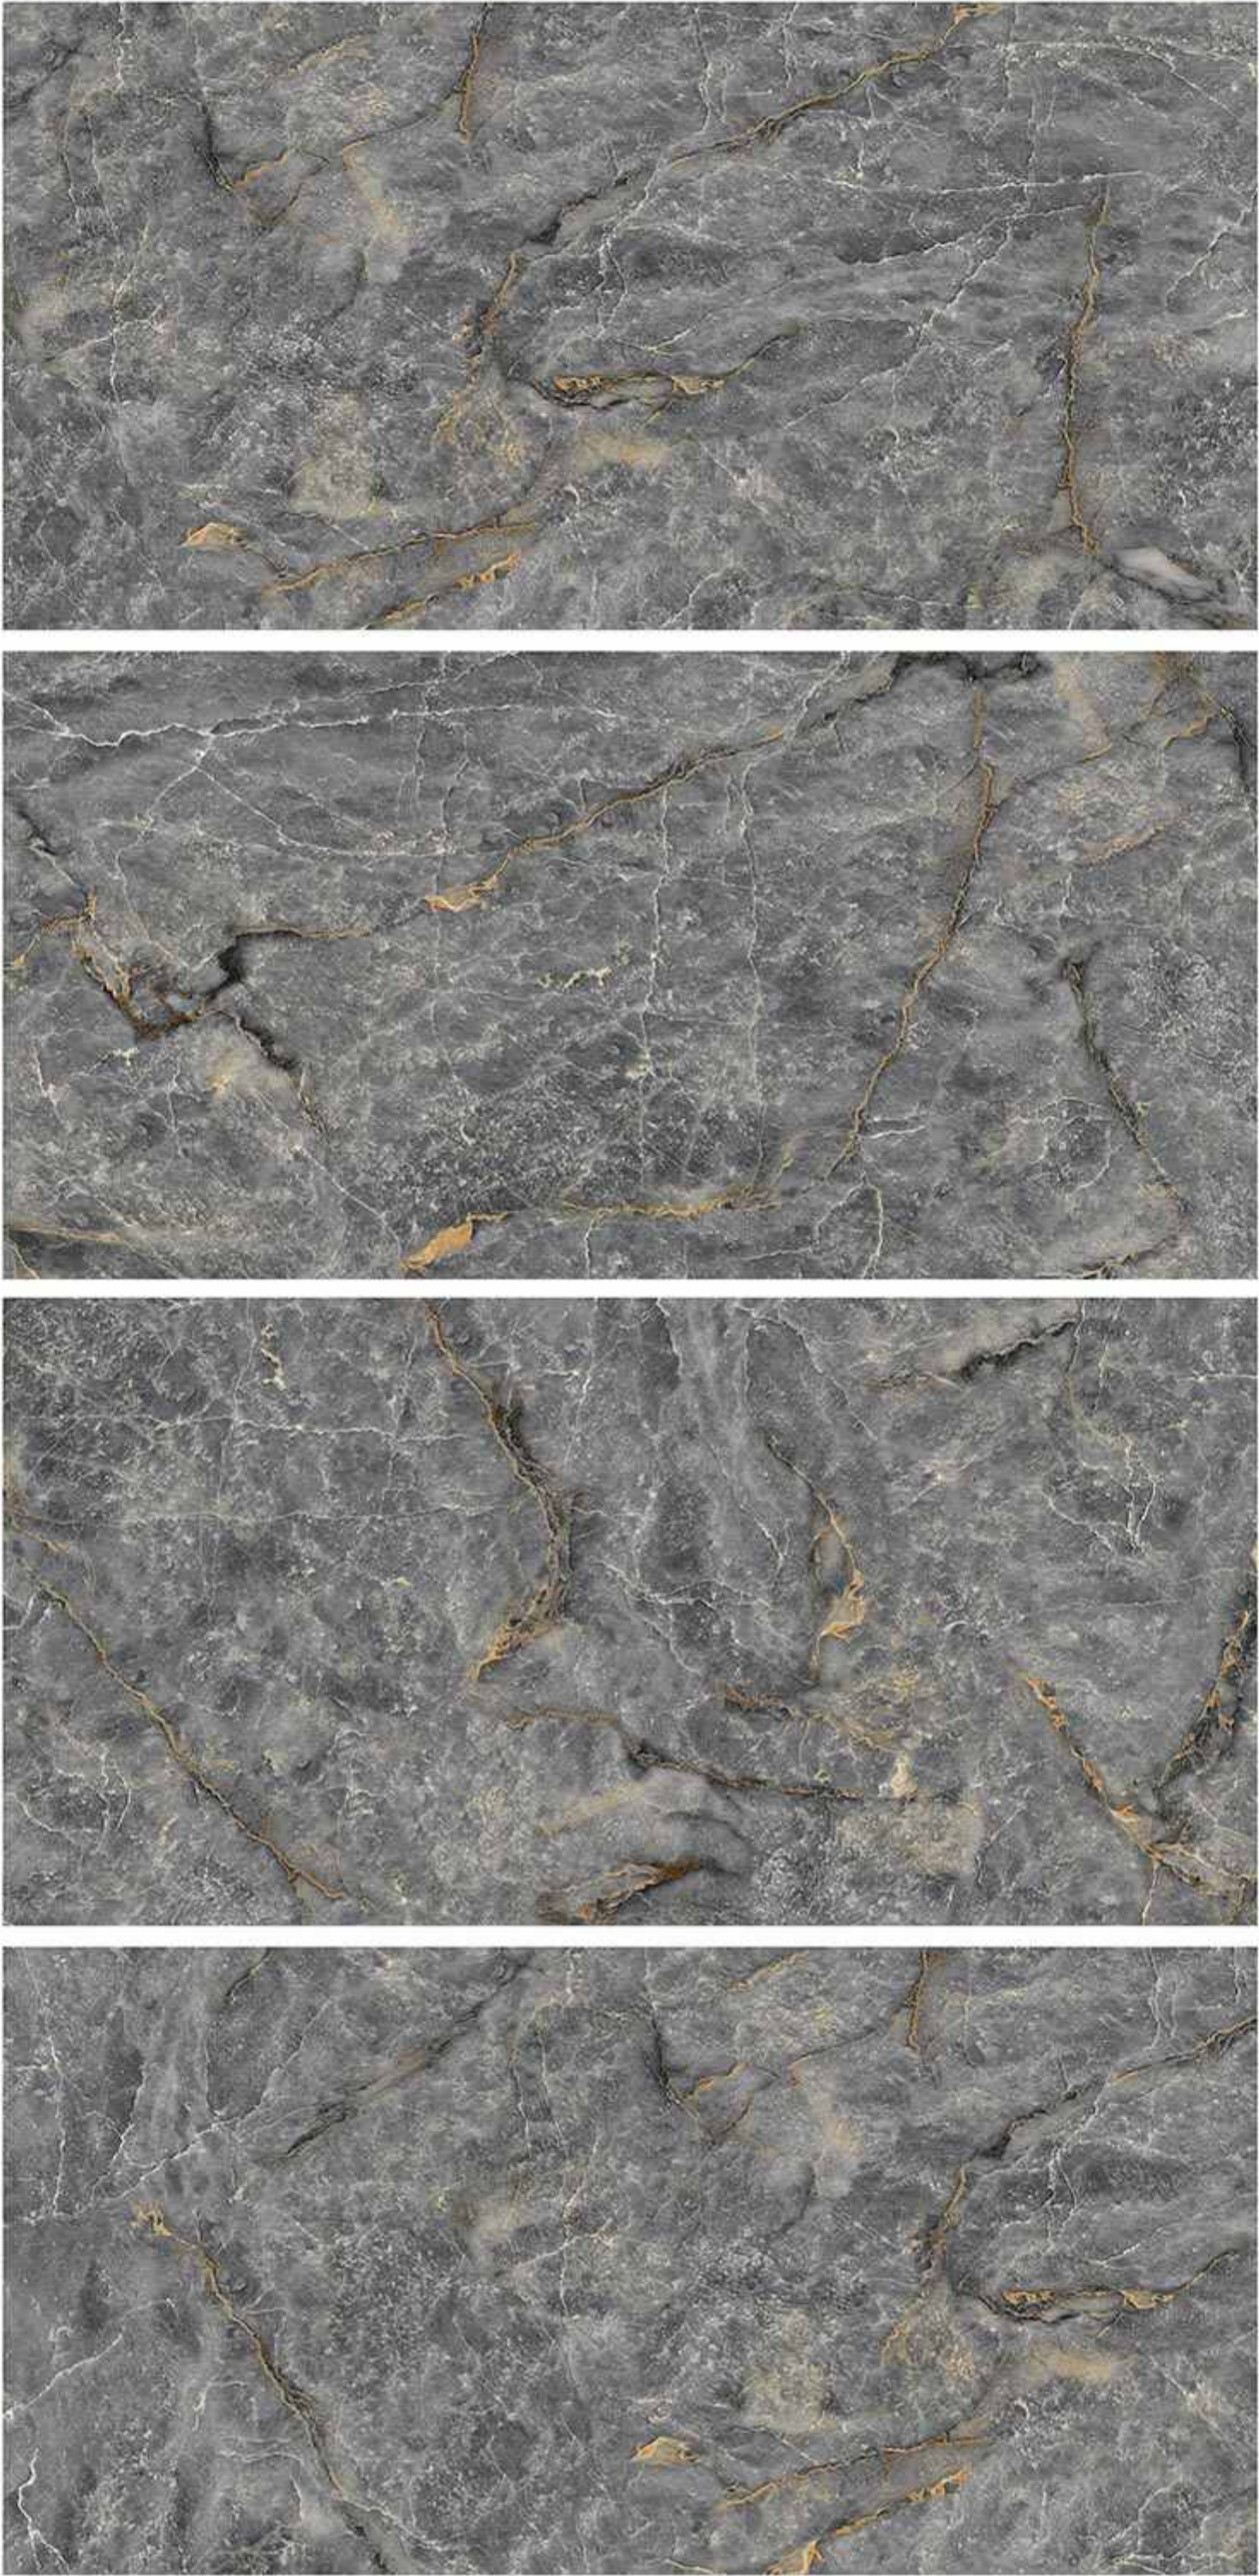

GLOSSY

VERONICA
CERAMIC

300x600mm

Fill your
Space With delightful creations

DESIGN CODE - **1130_MARBLE**

www.veronicaceramic.com

experience the
new way

ALTERNATIVE COLORS