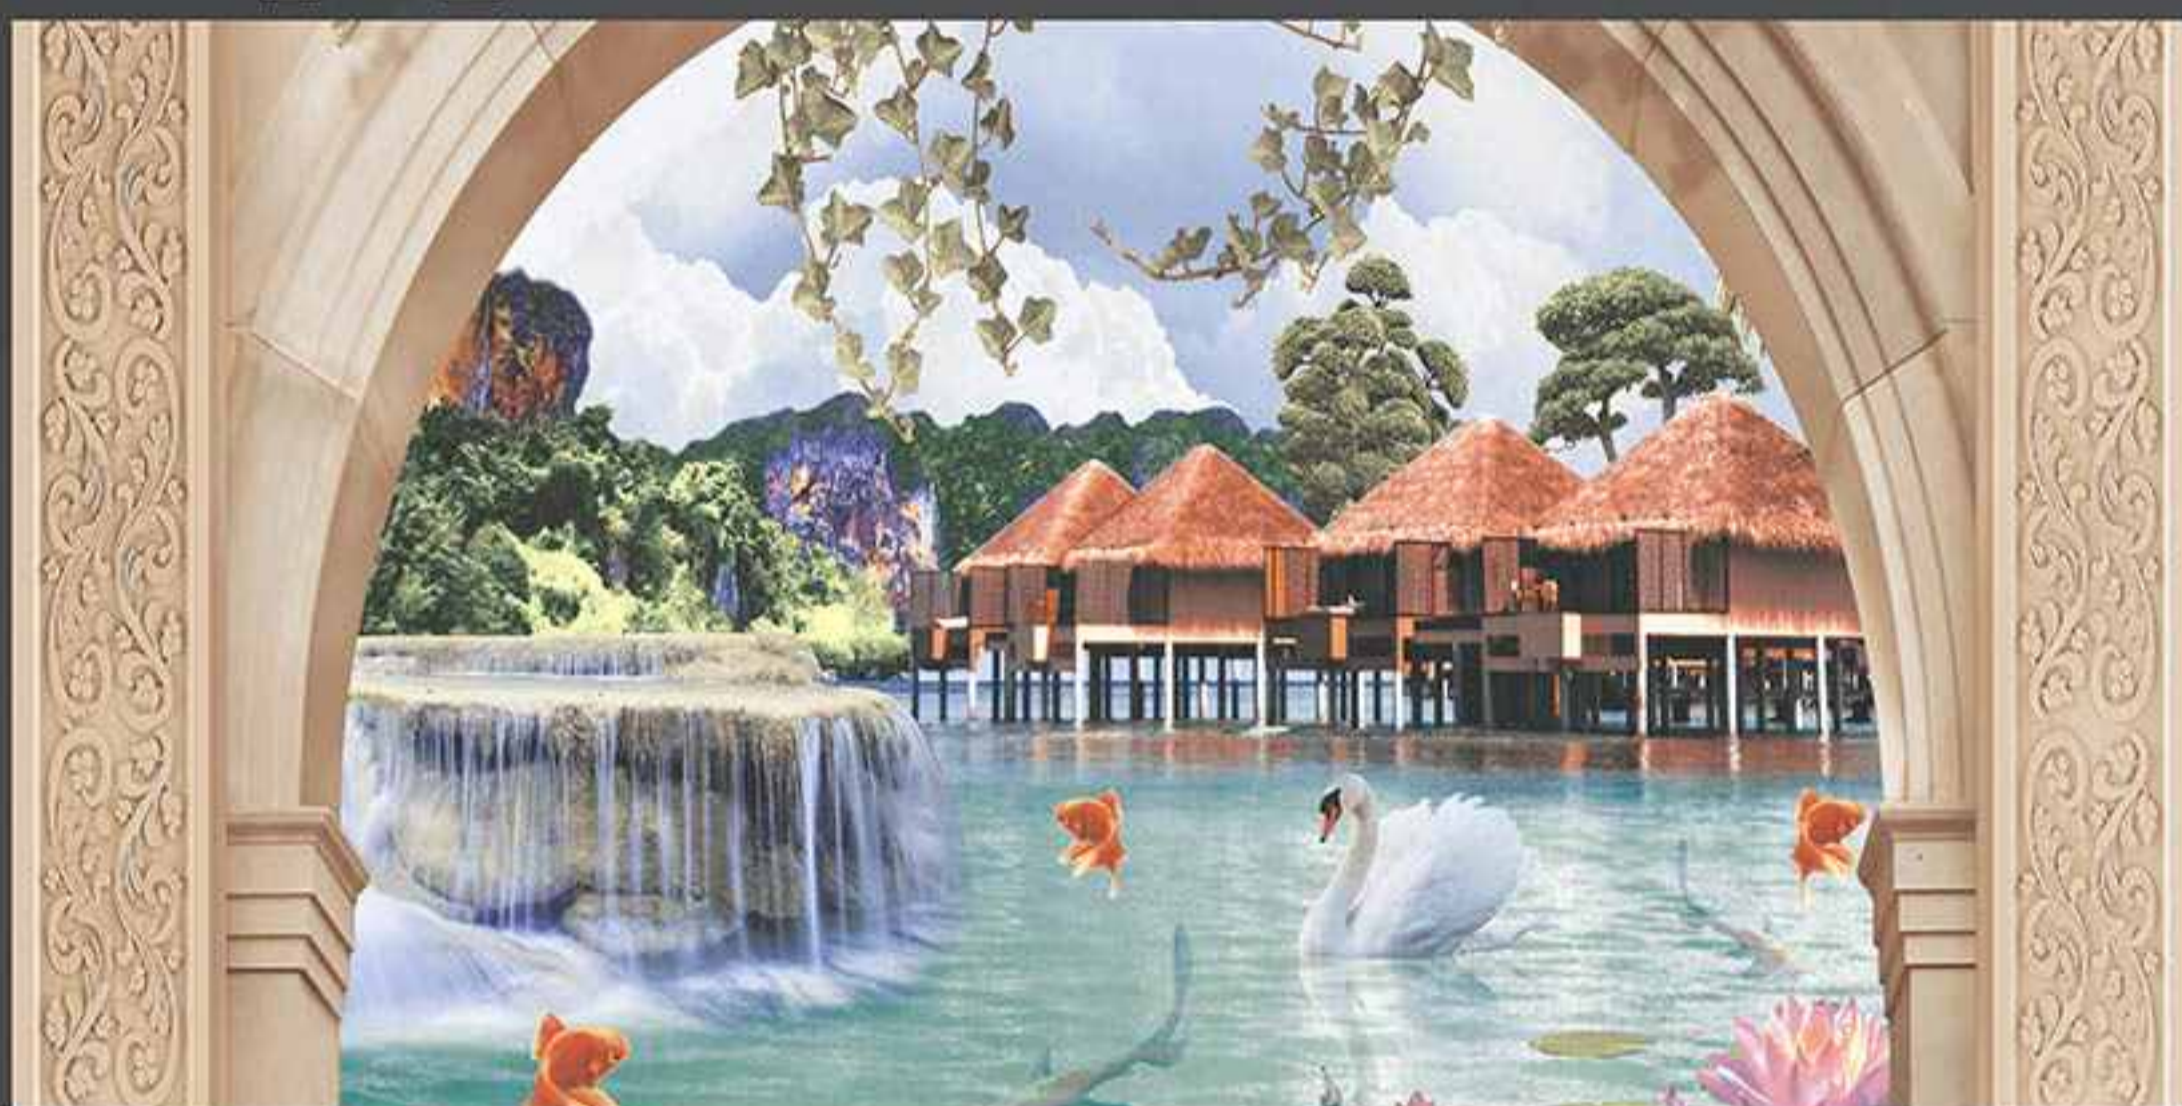

3 0 0 x
6 0 0 M M

VERONICA
CERAMIC

G L O S S Y

5581_HL_2