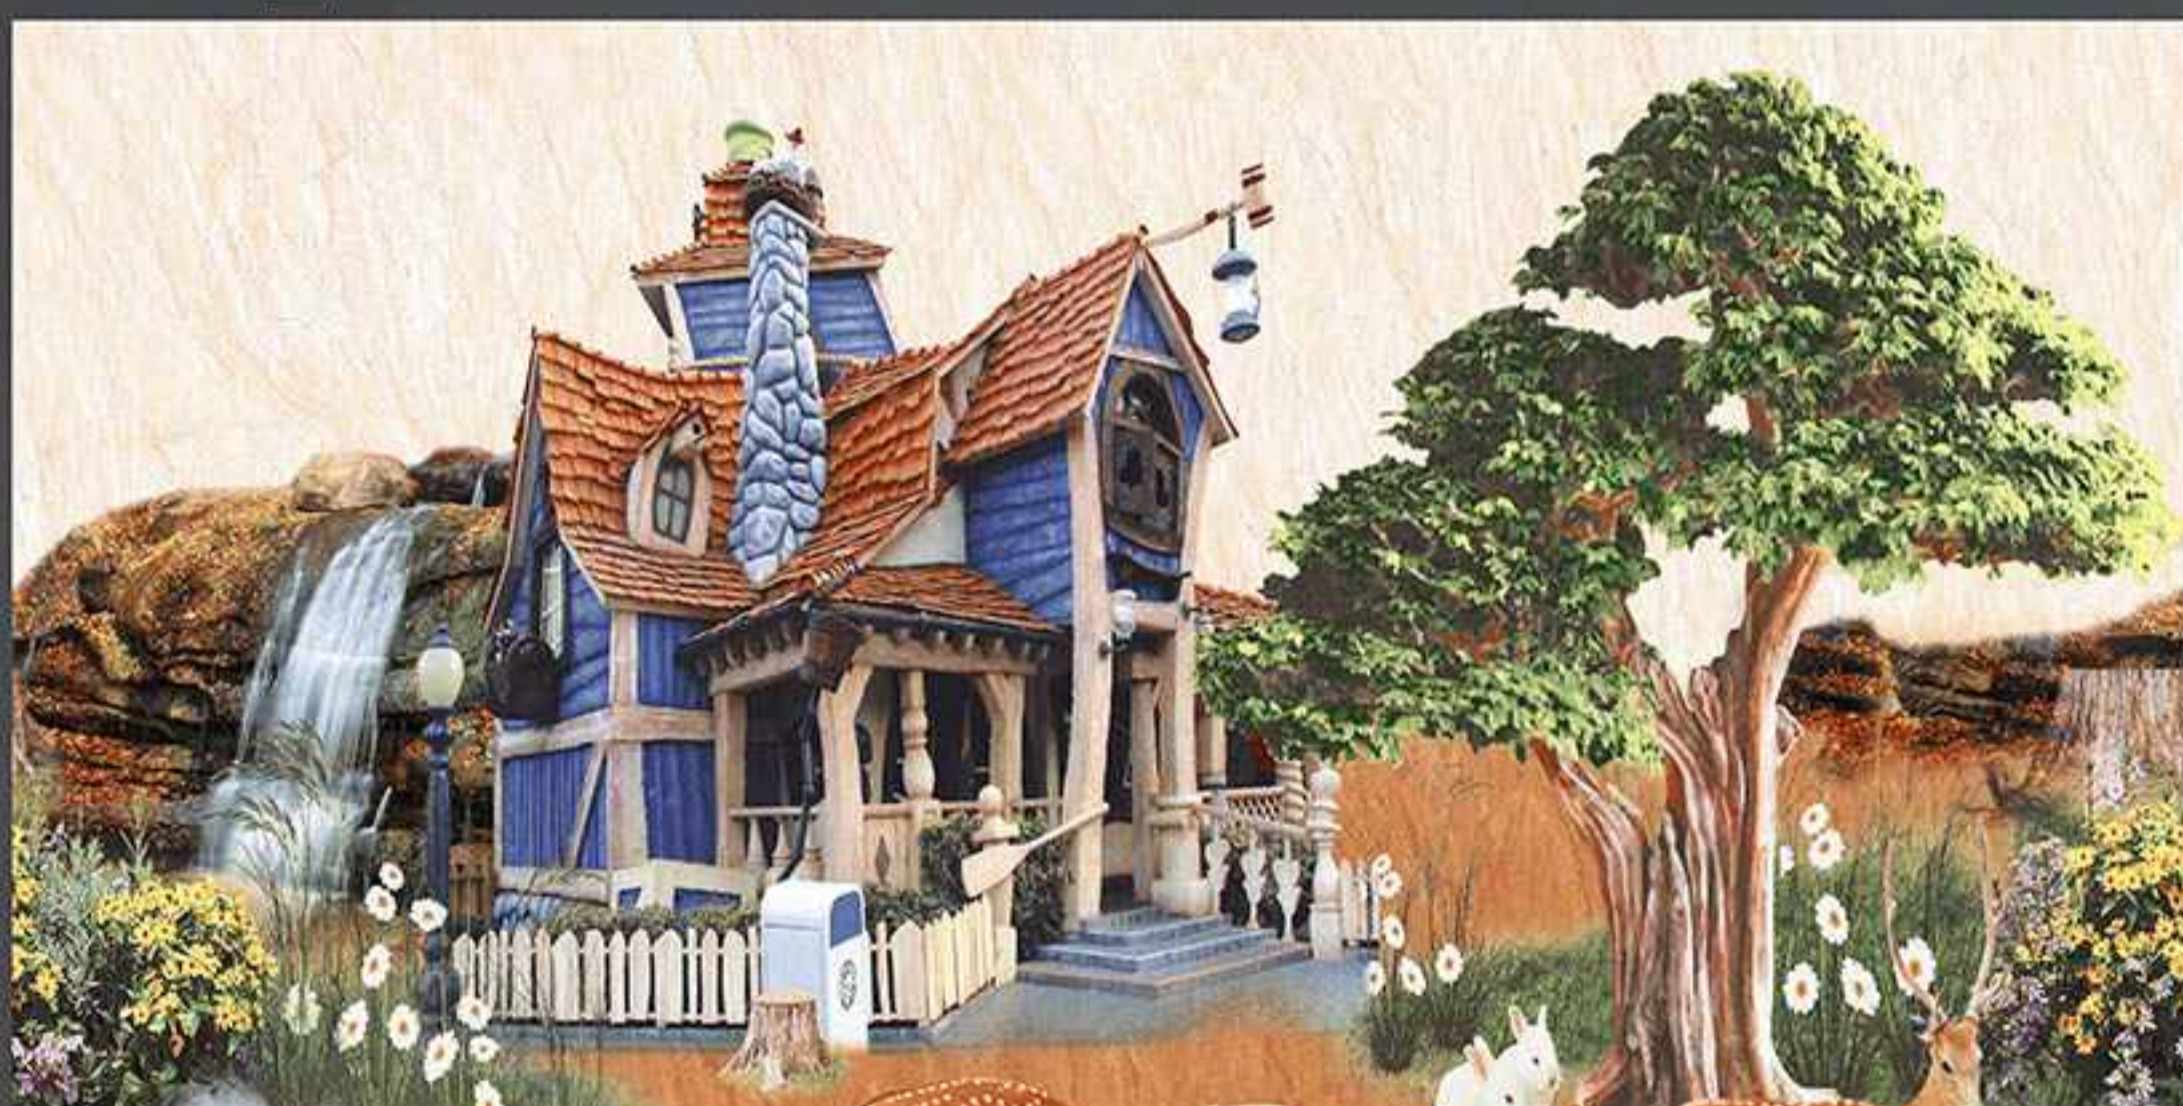

3 0 0x
6 0 0 M M

VERONICA
CERAMIC

G L O S S Y

5589_HL_1