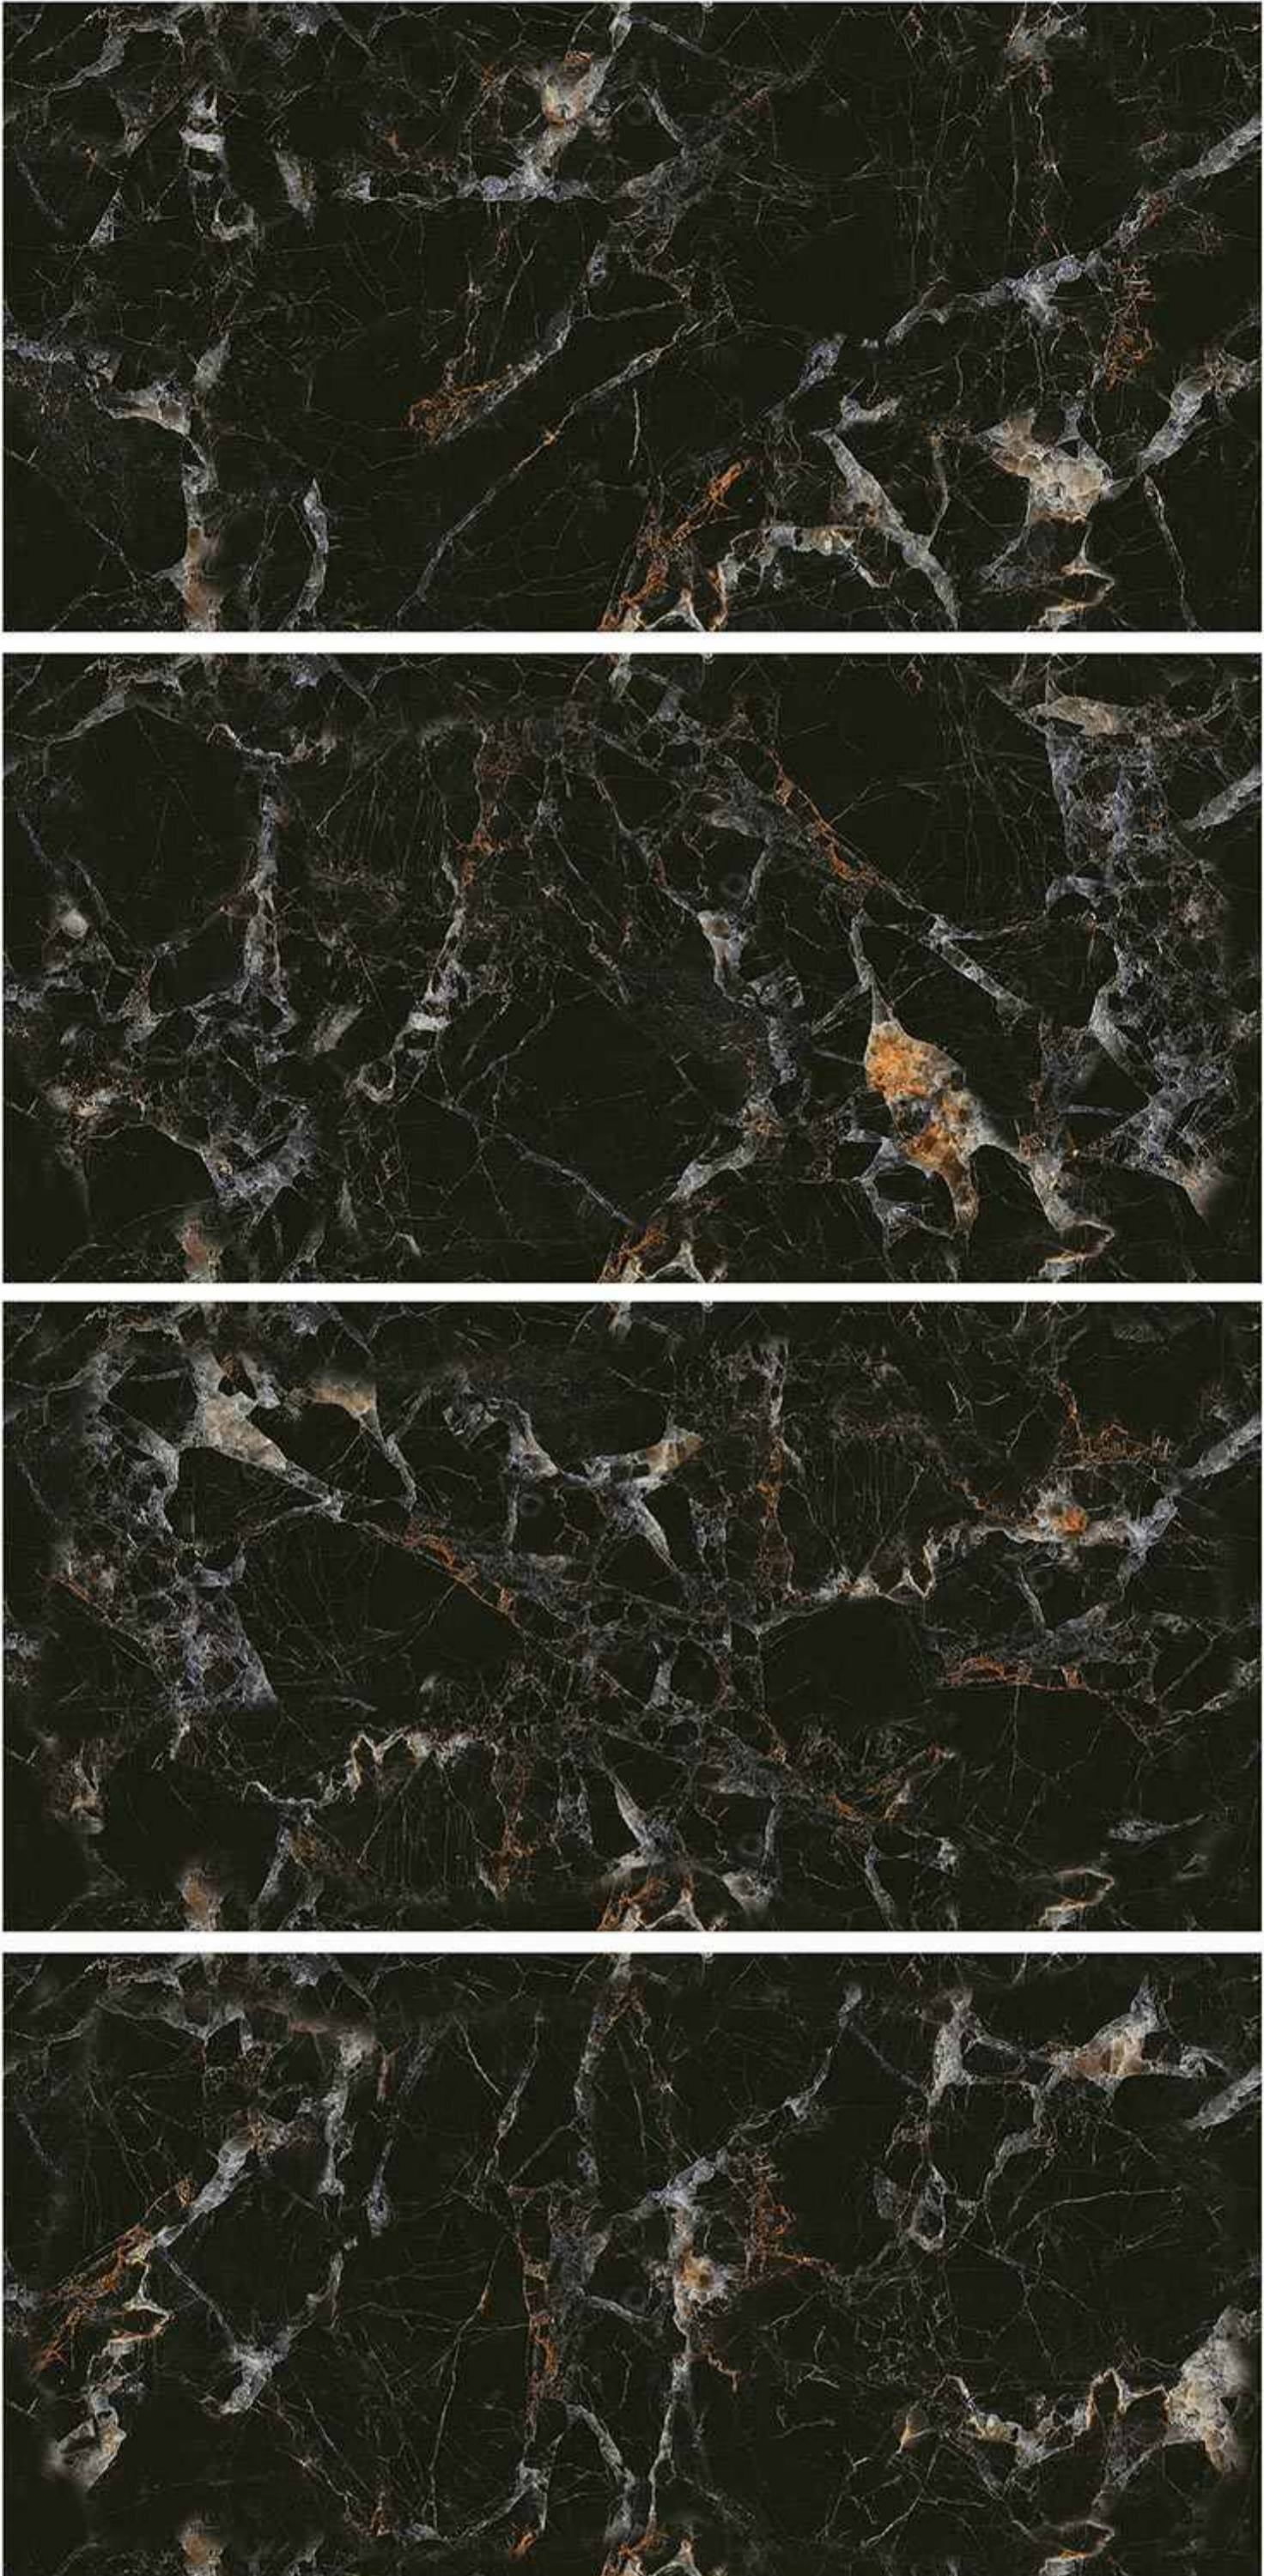

GLOSSY

VERONICA
CERAMIC

300x600mm

Fill your
Space With delightful **creations**

www.veronicaceramic.com

DESIGN CODE - **1117_MARBLE**

experience the
new way