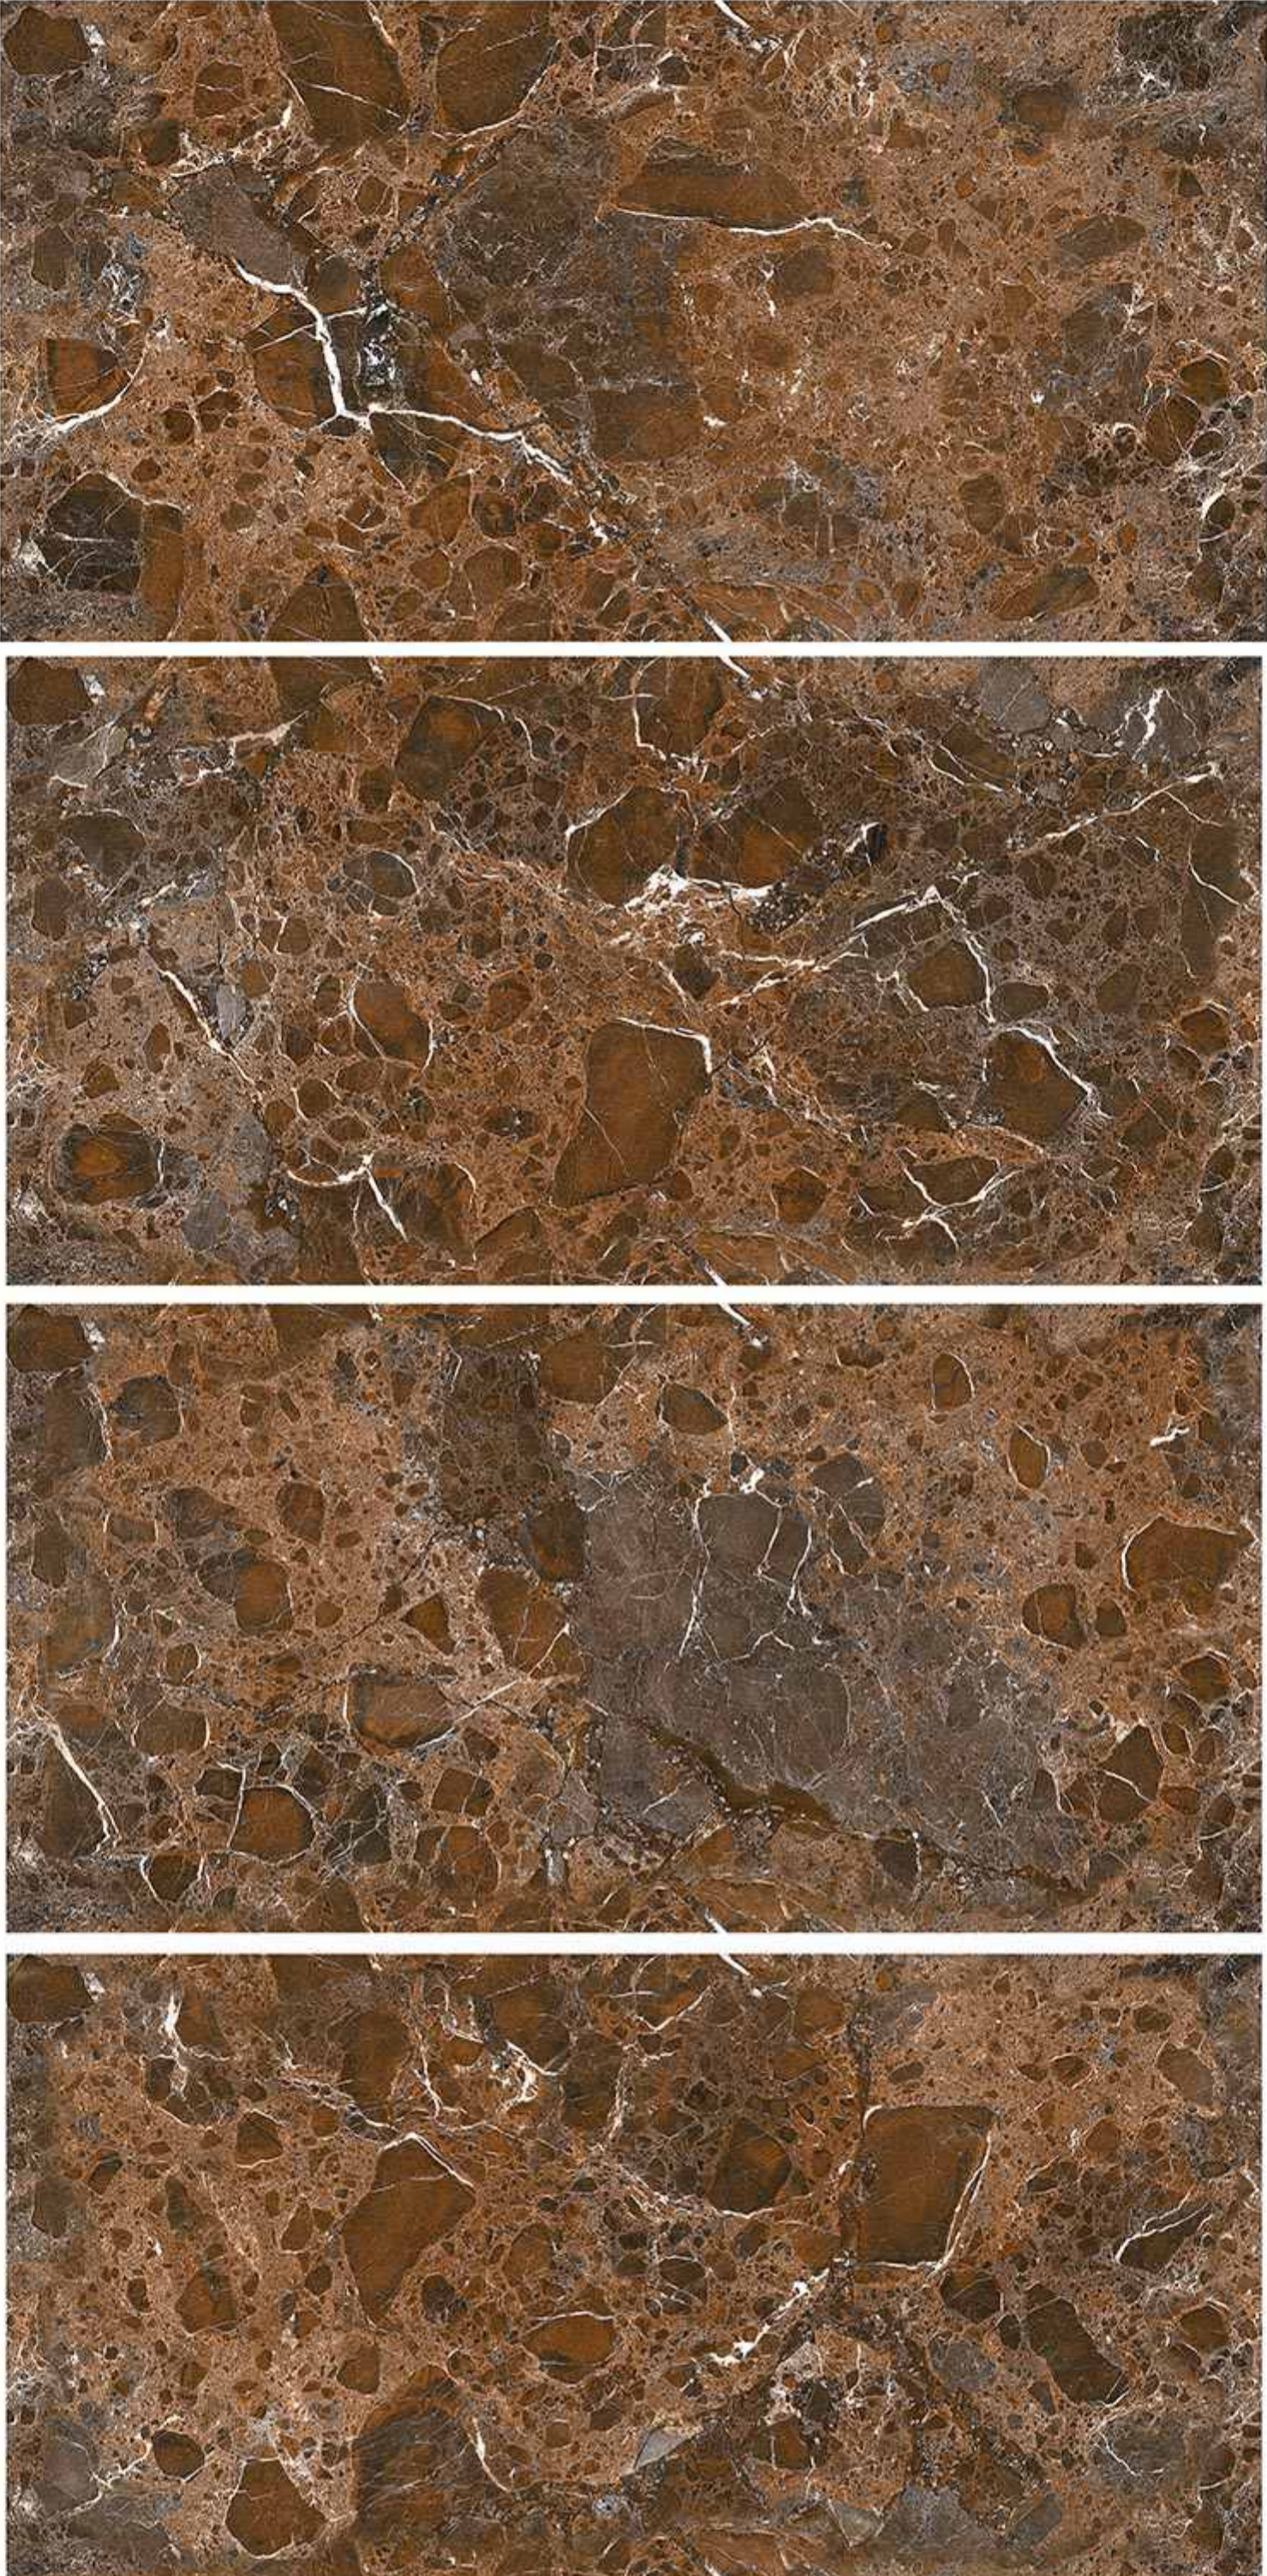

GLOSSY

VERONICA
CERAMIC

300x600mm

Fill your
Space With delightful **creations**

www.veronicaceramic.com

DESIGN CODE - **1120_MARBLE**

experience the
new way