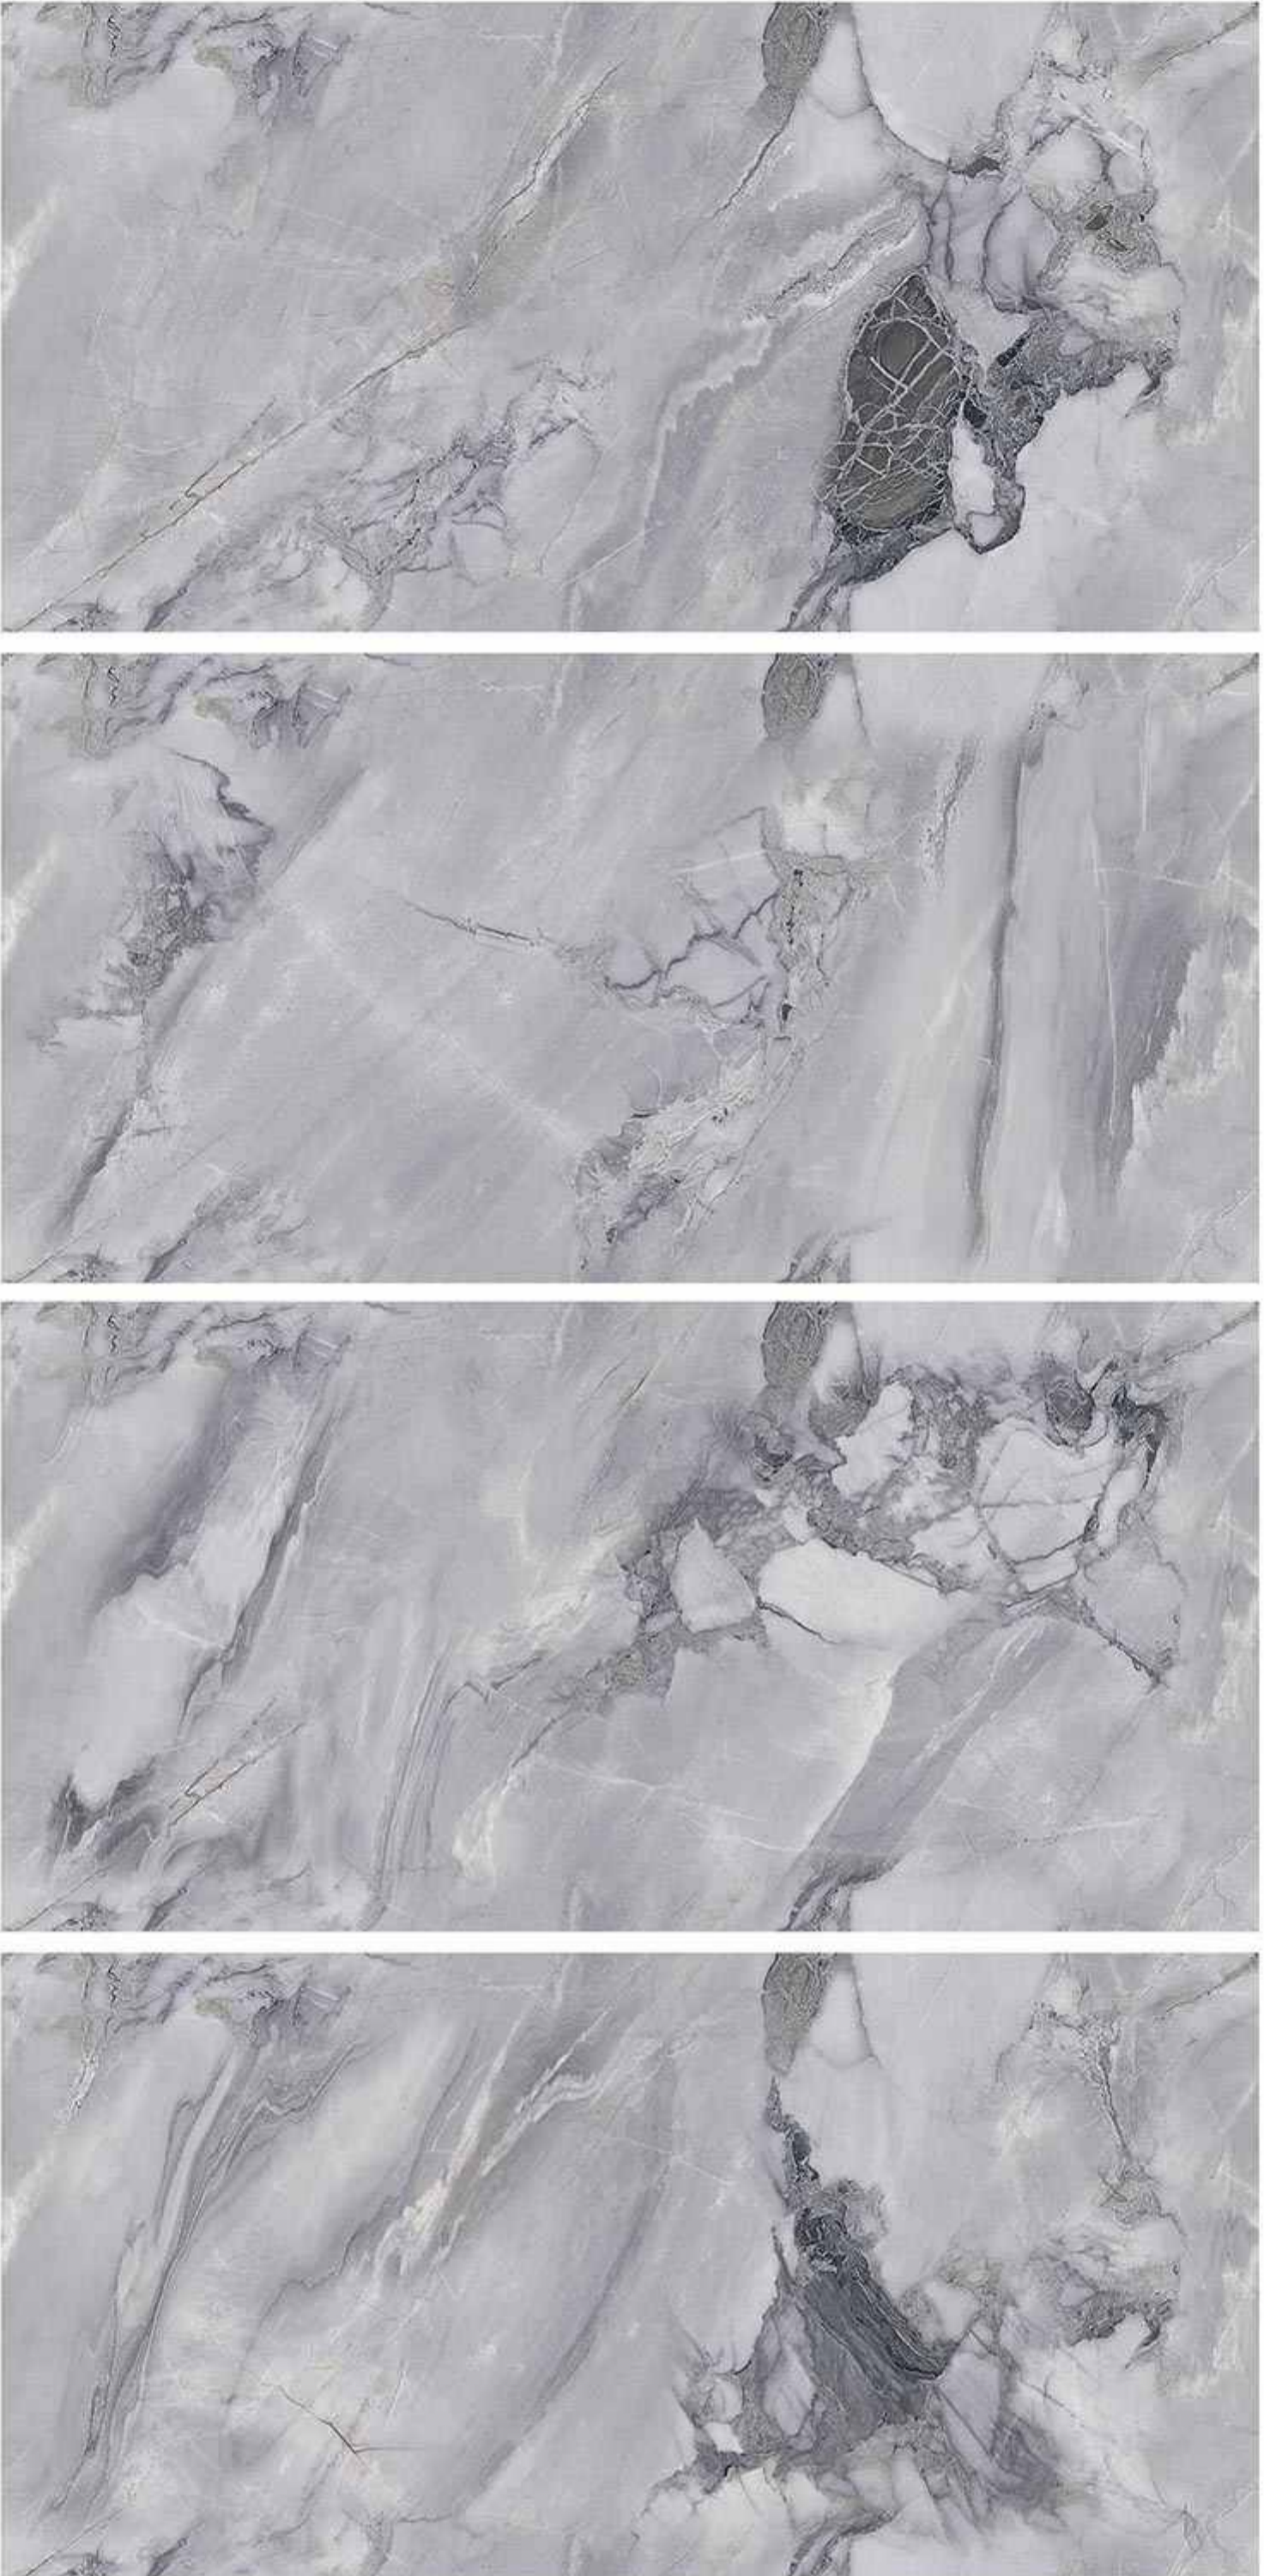

GLOSSY

VERONICA
CERAMIC

300x600mm

Fill your
Space With delightful creations

www.veronicaceramic.com

DESIGN CODE - **1121_MARBLE**

experience the
new way