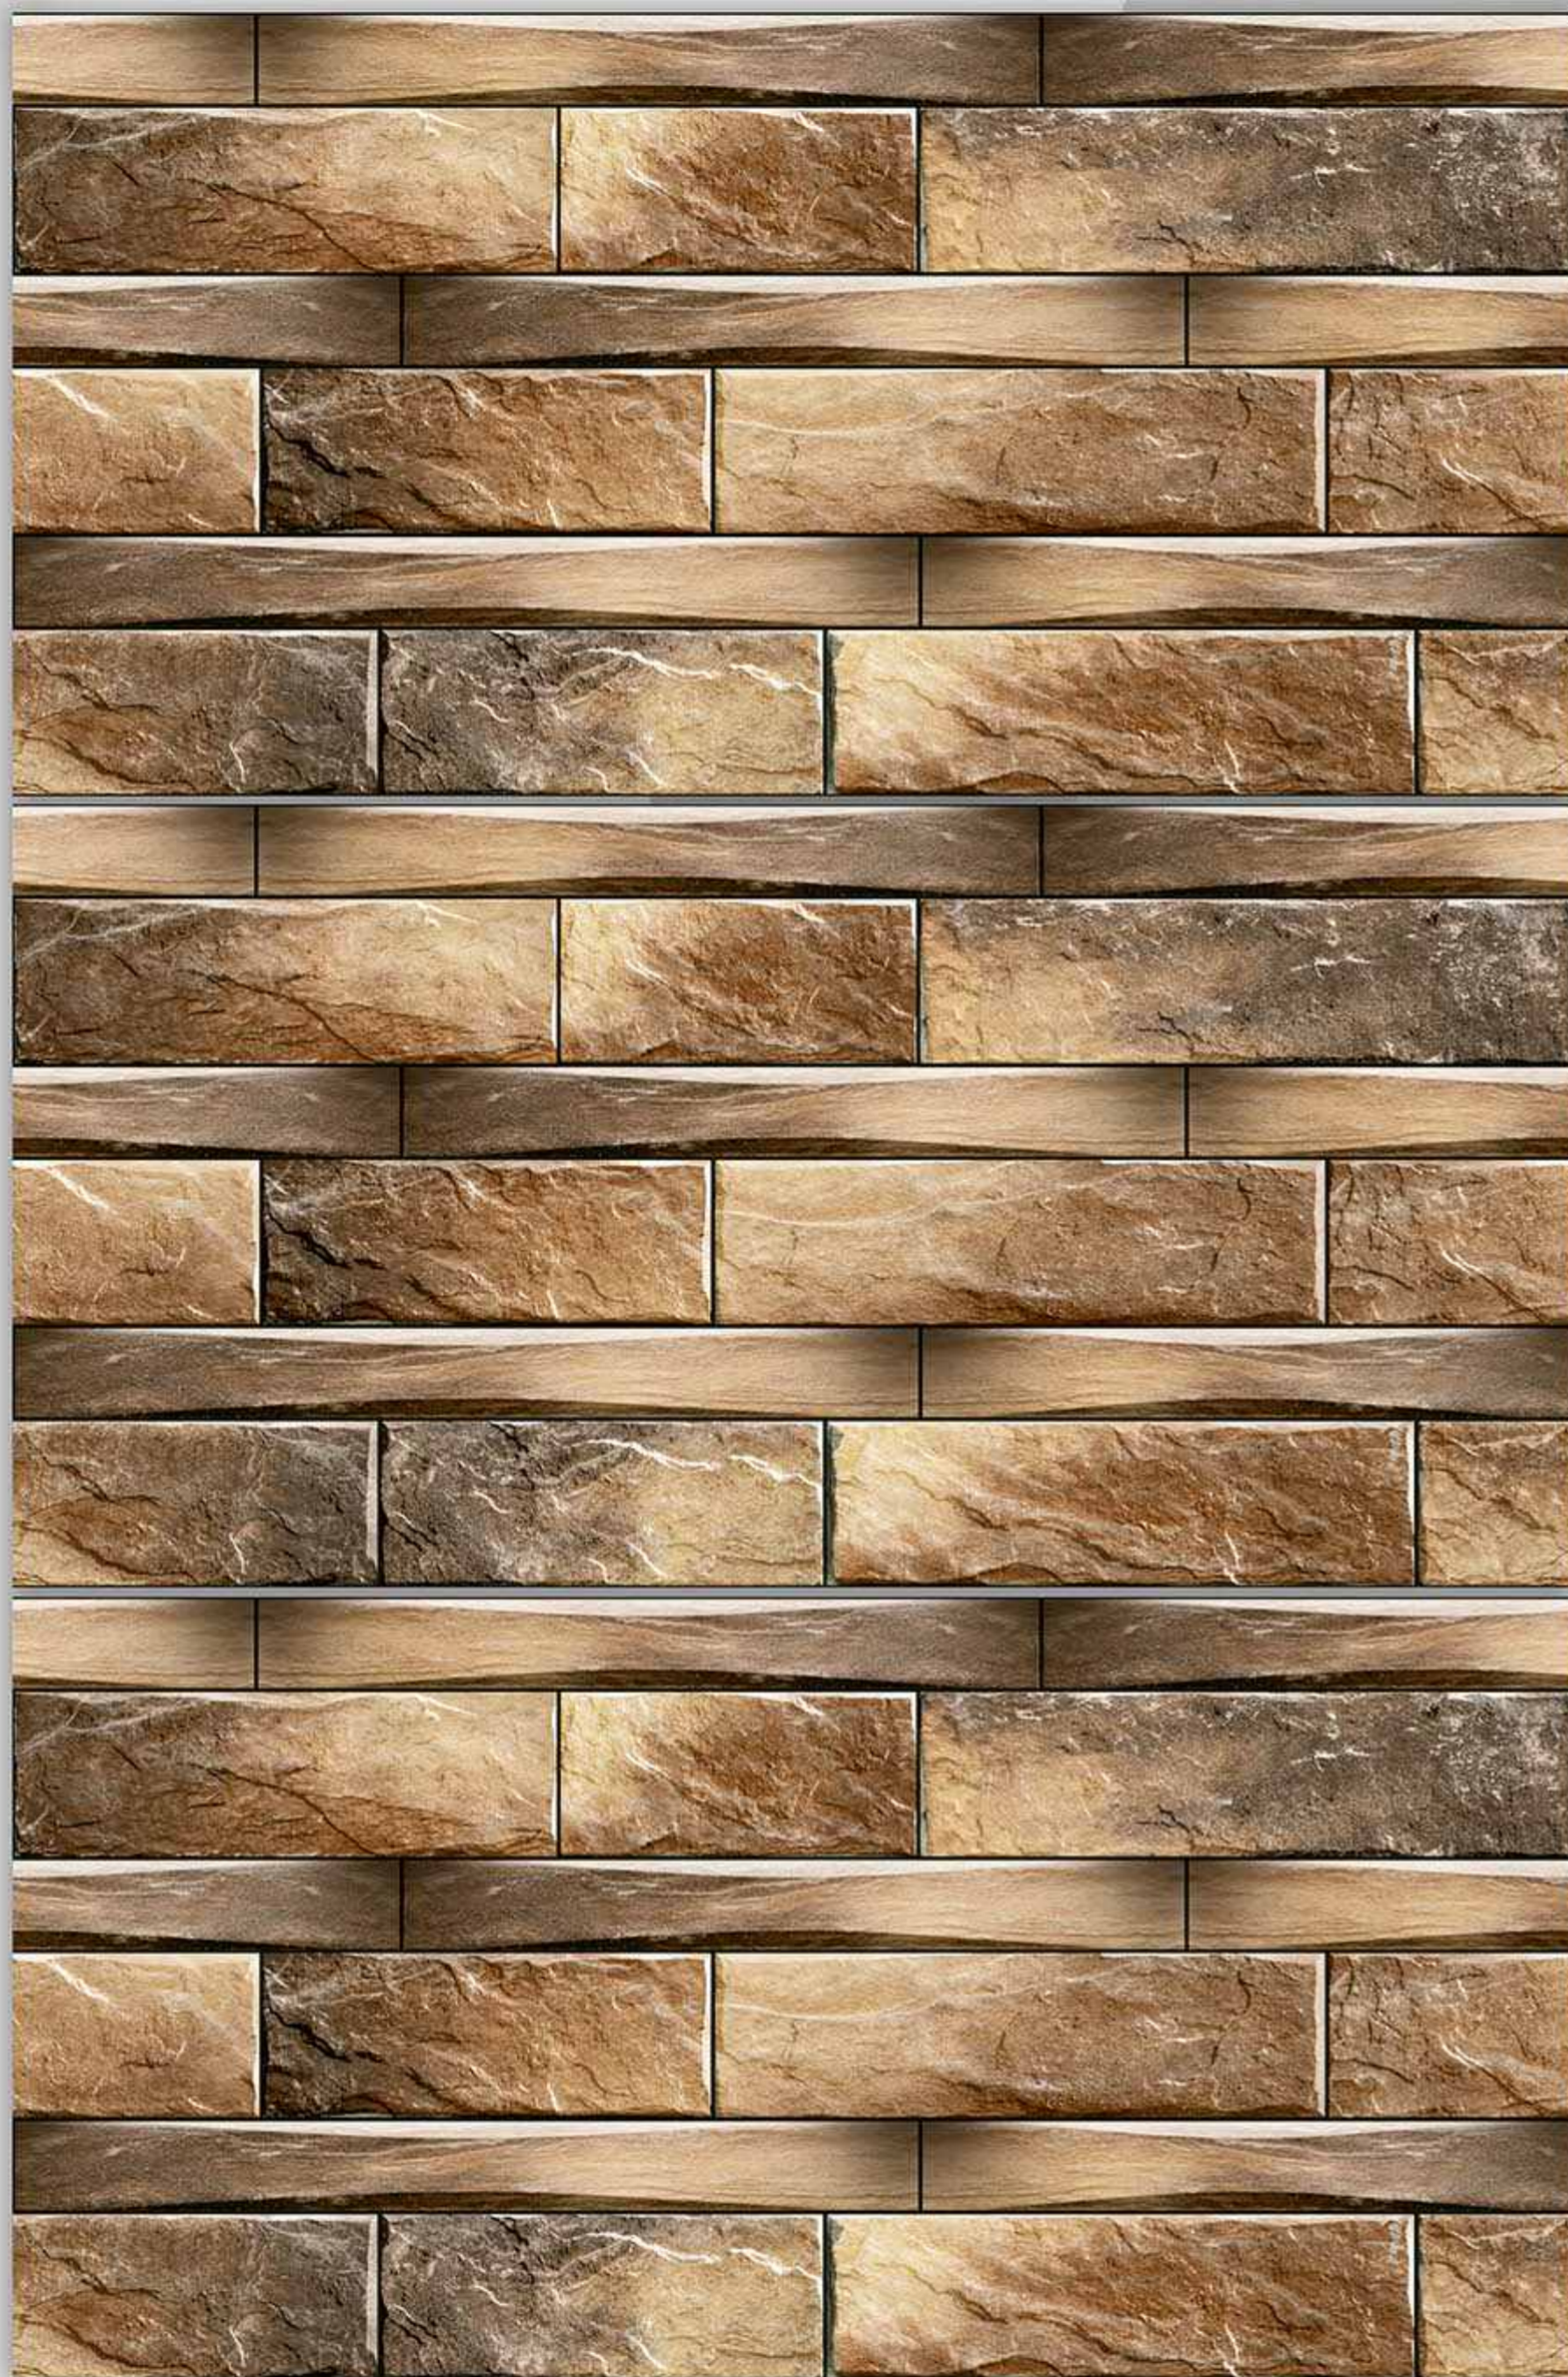

VERONICA
CERAMIC

300X600mm

GLOSSY-ELE_8548

MATT-ELE_8048

www.veronicaceramic.com

MultiColor
technology

HD
printing