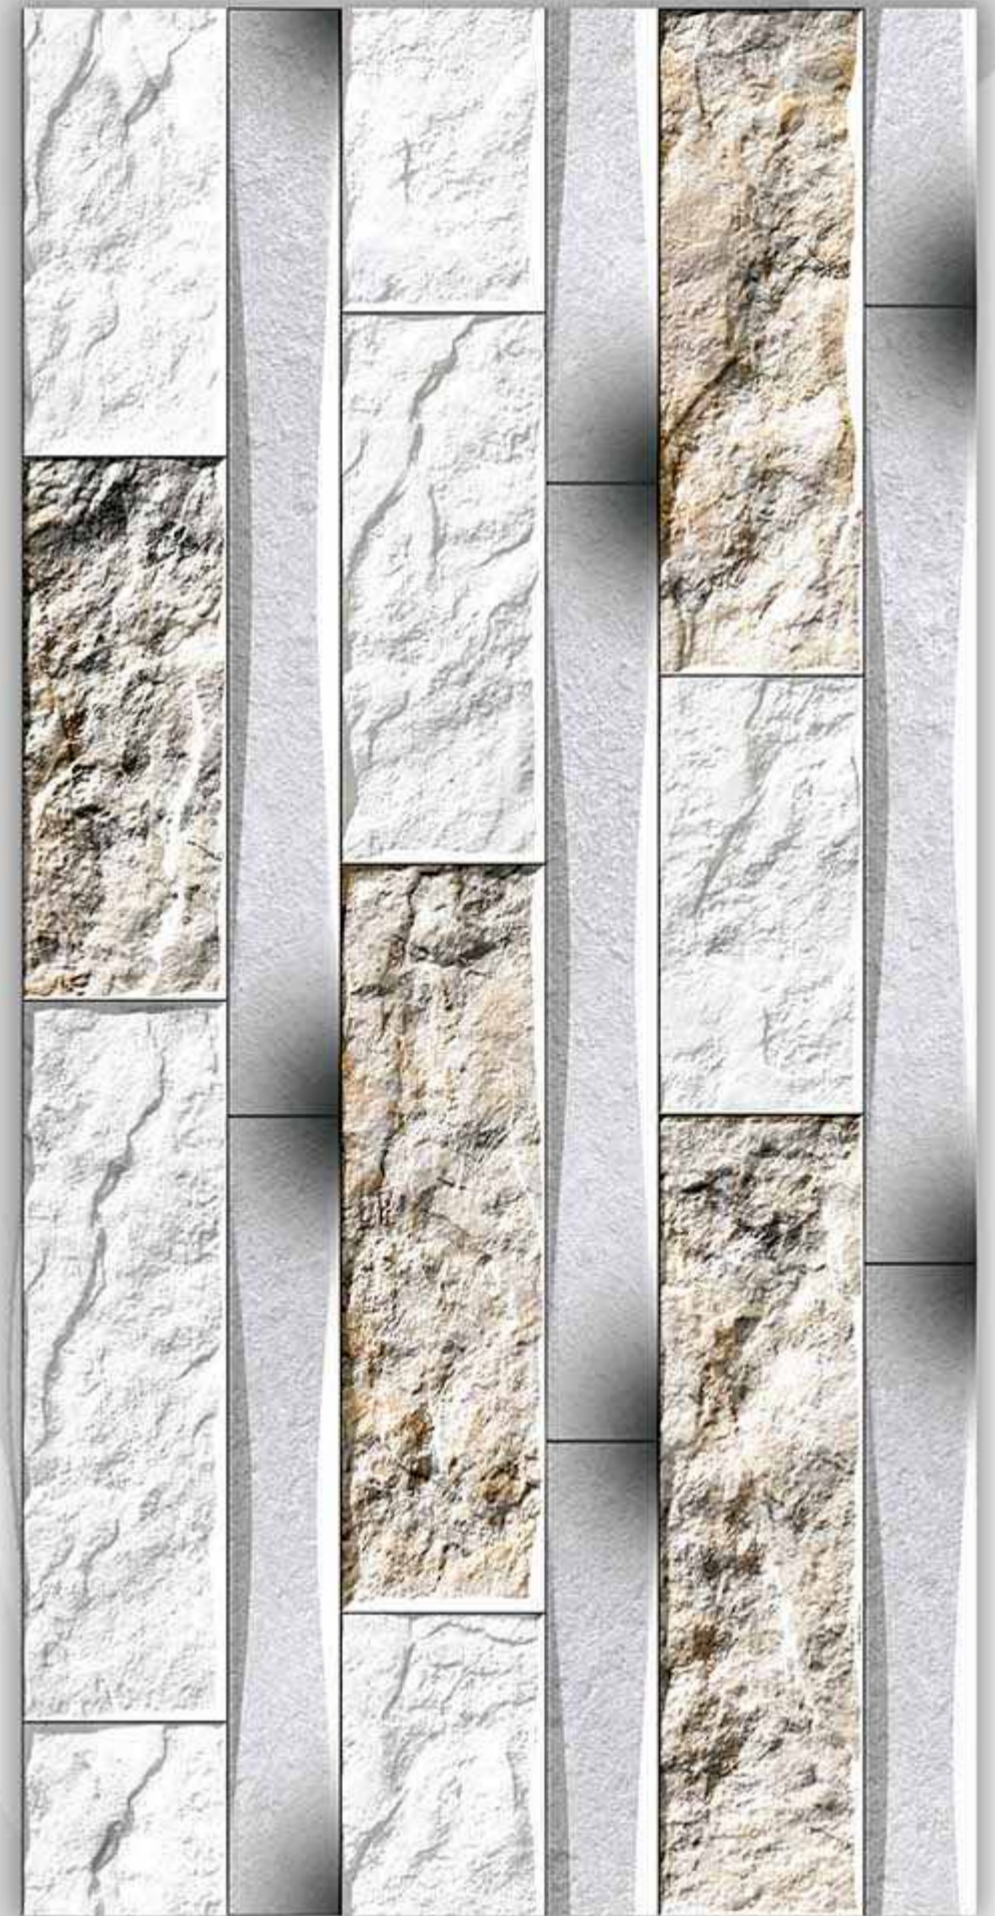

VERONICA

CERAMIC

300X600mm

GLOSSY-ELE_8540

MATT-ELE_8040