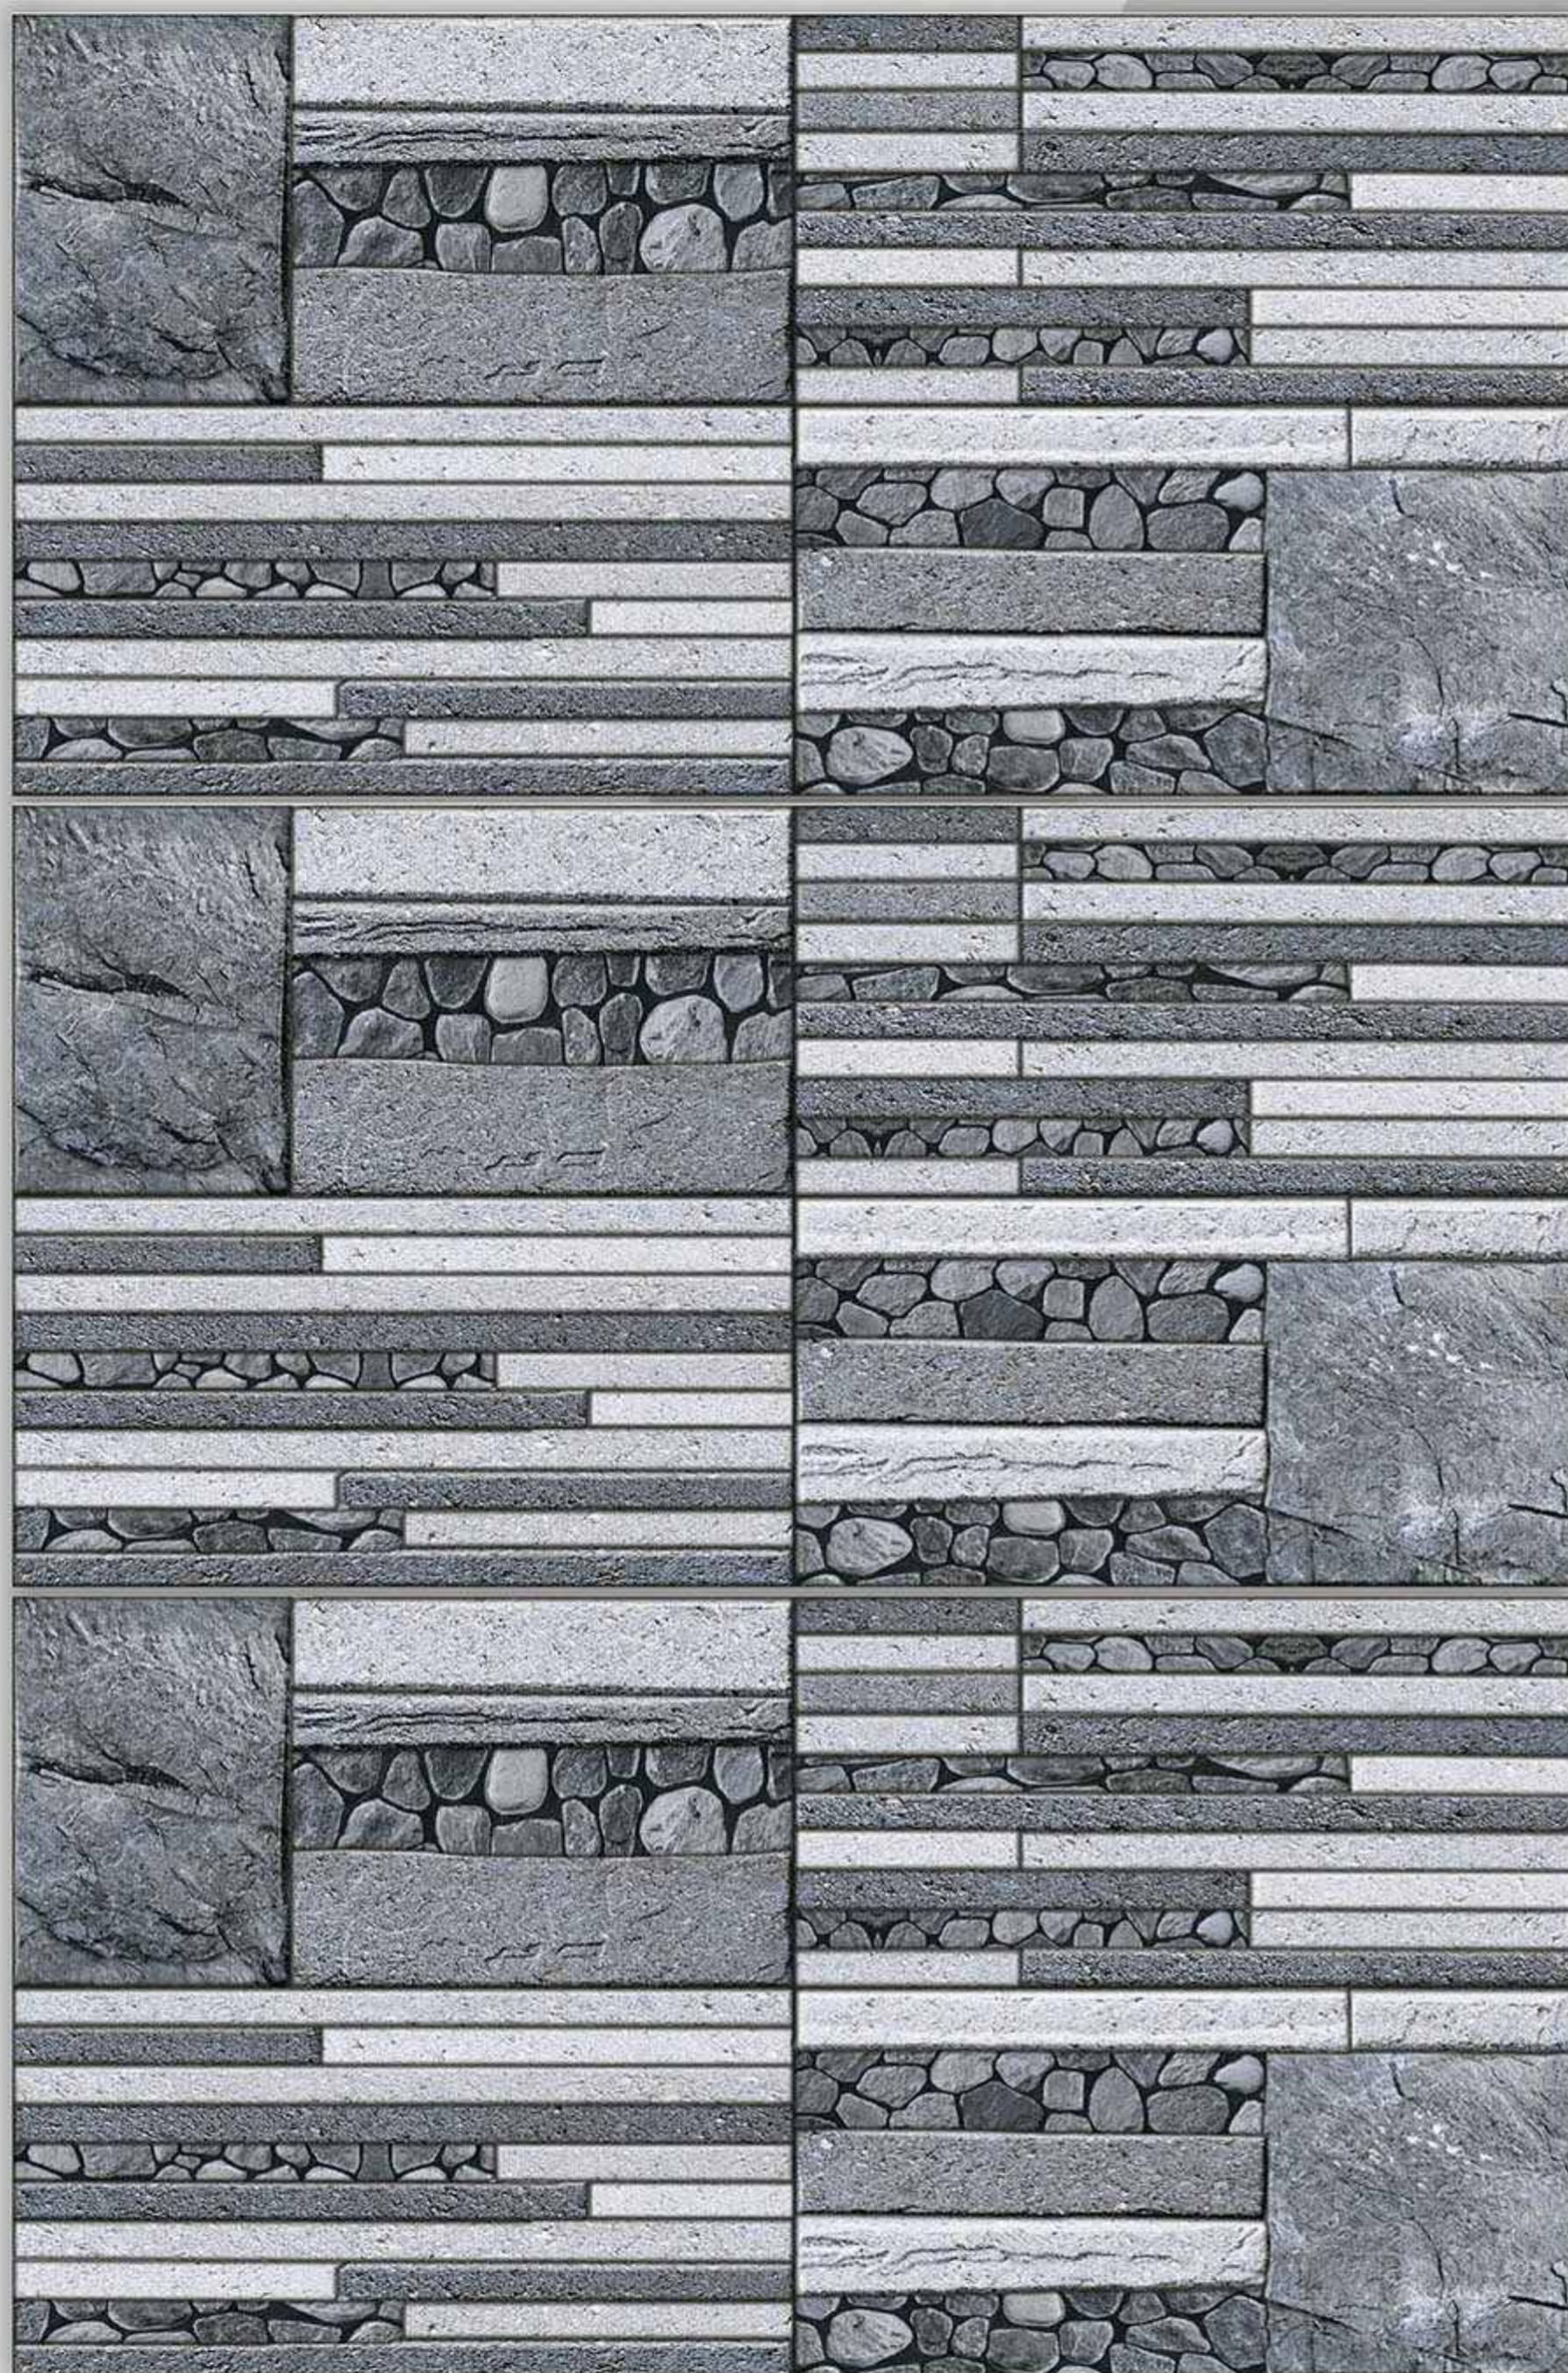

VERONICA

CERAMIC

300X600mm

GLOSSY-ELE_8513

MATT-ELE_8013