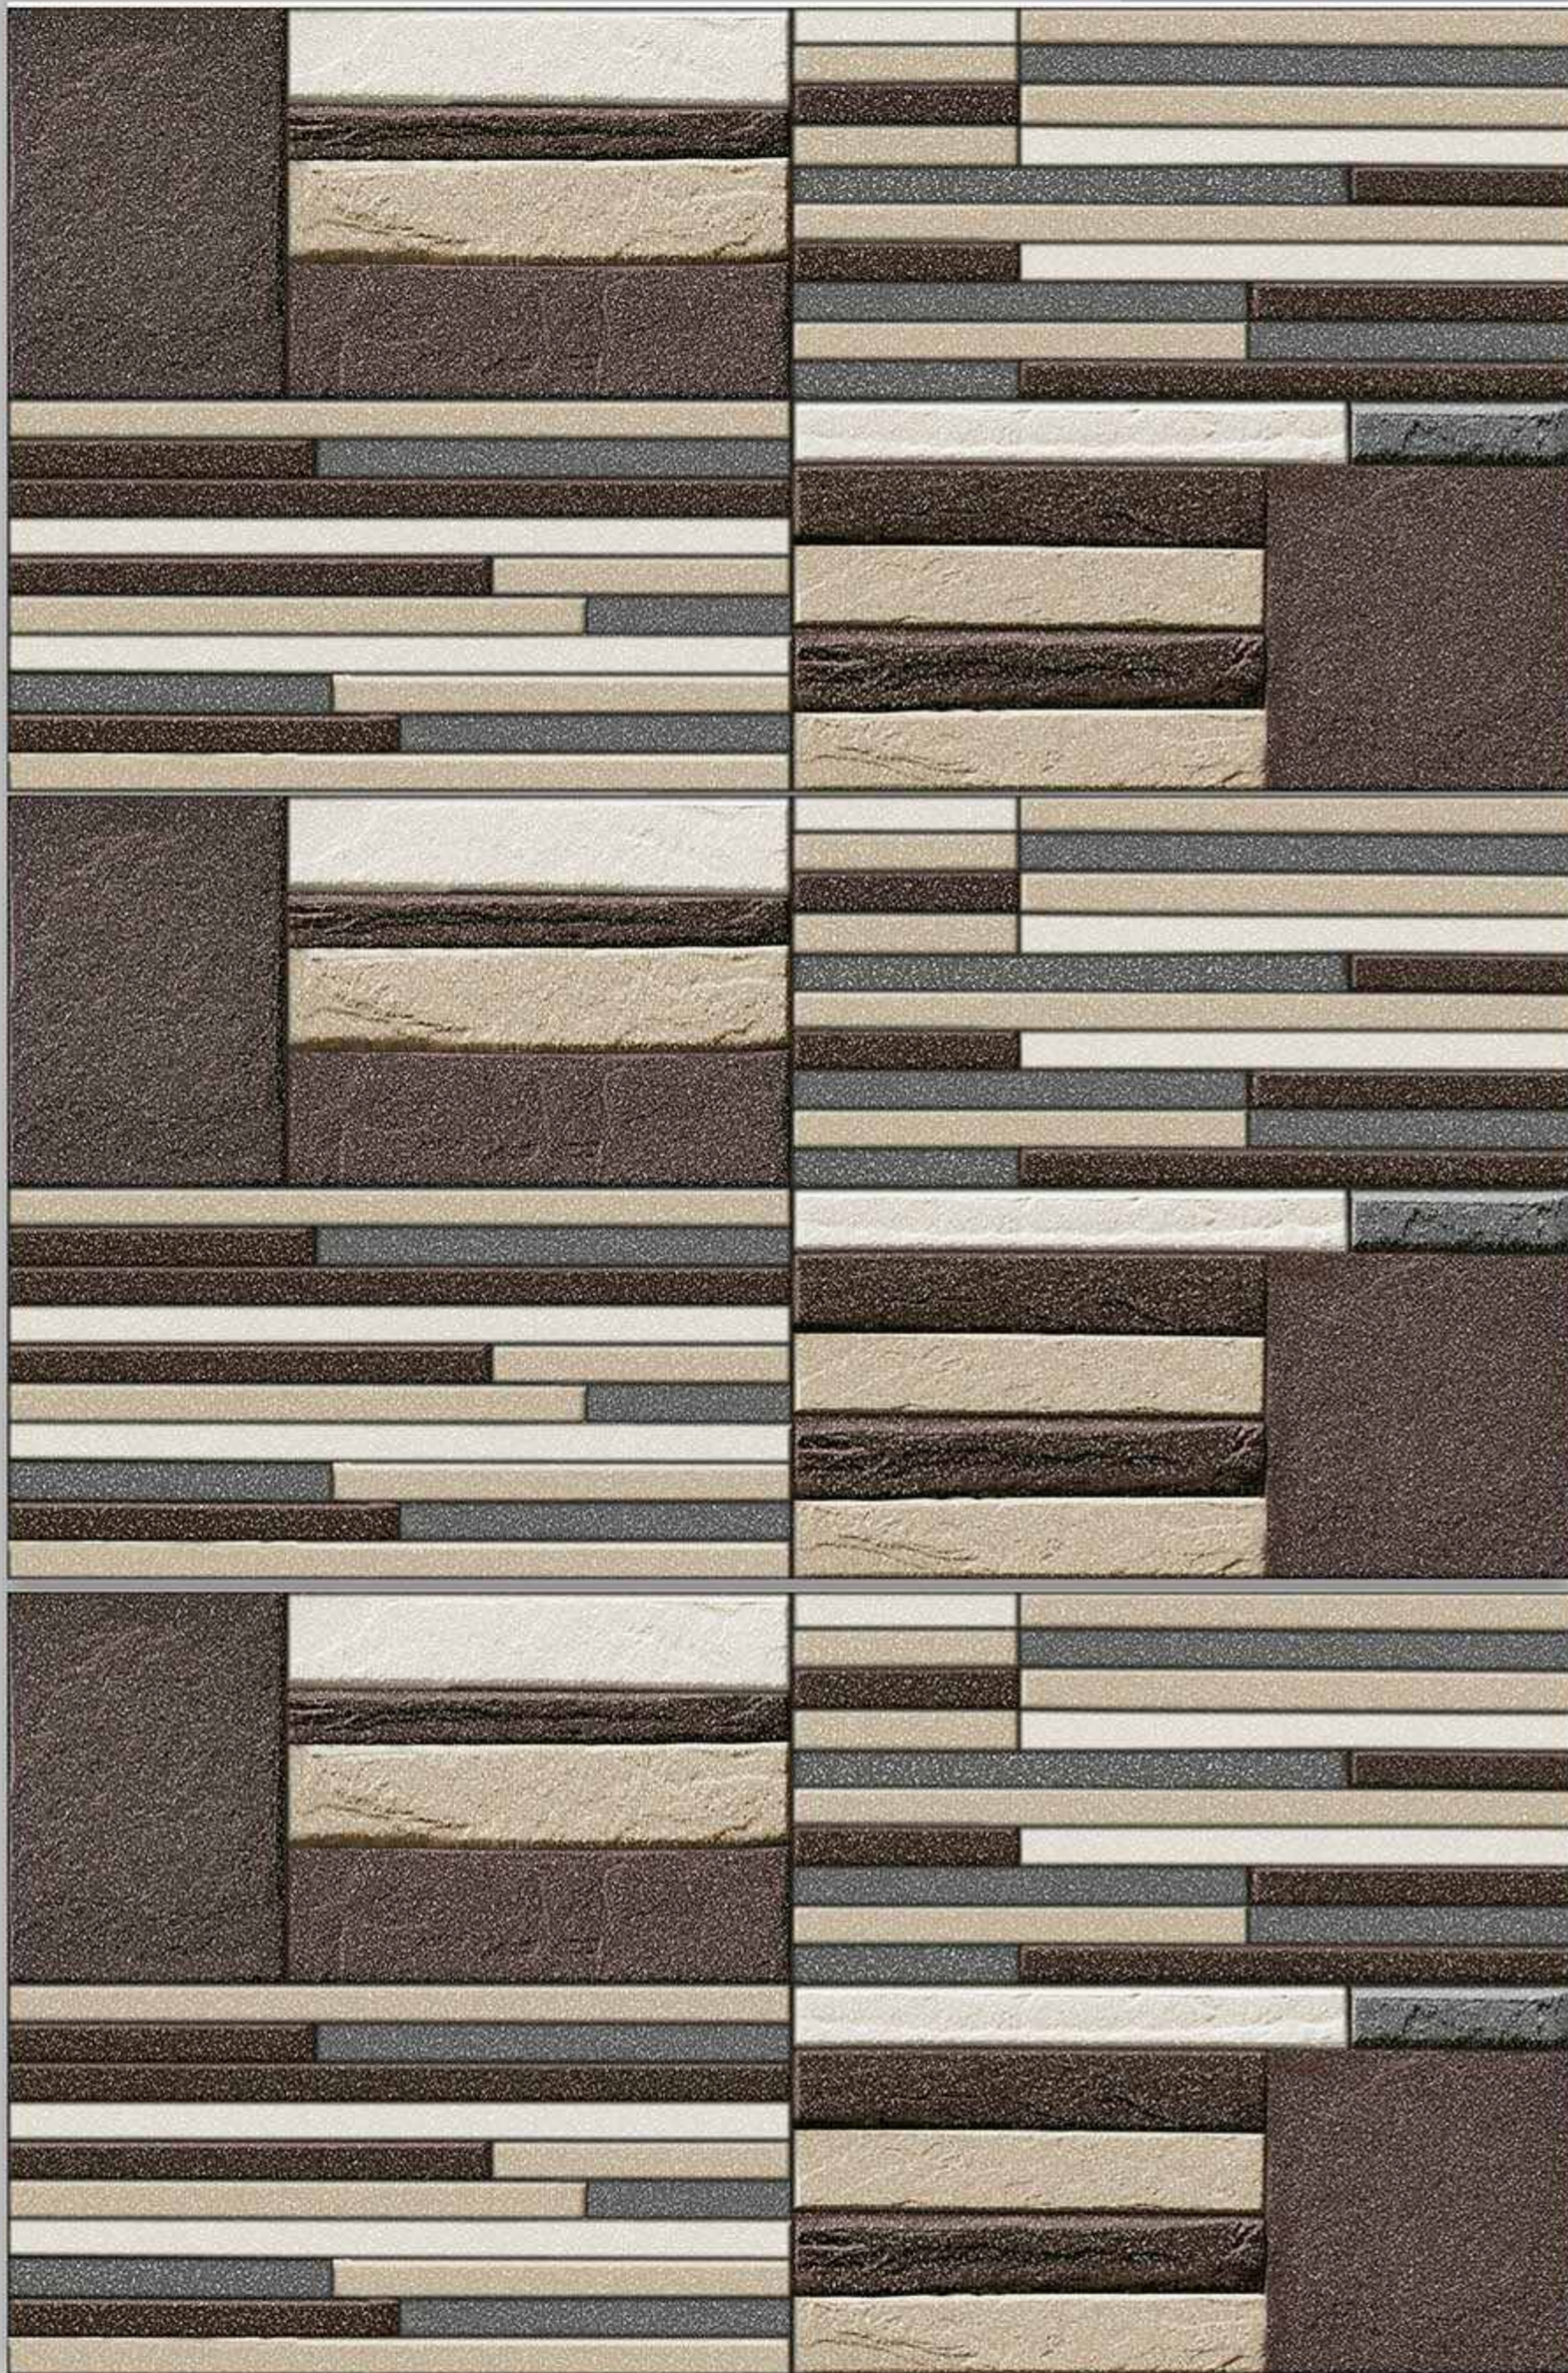

VERONICA

CERAMIC

300X600mm

GLOSSY-ELE_8516

MATT-ELE_8016