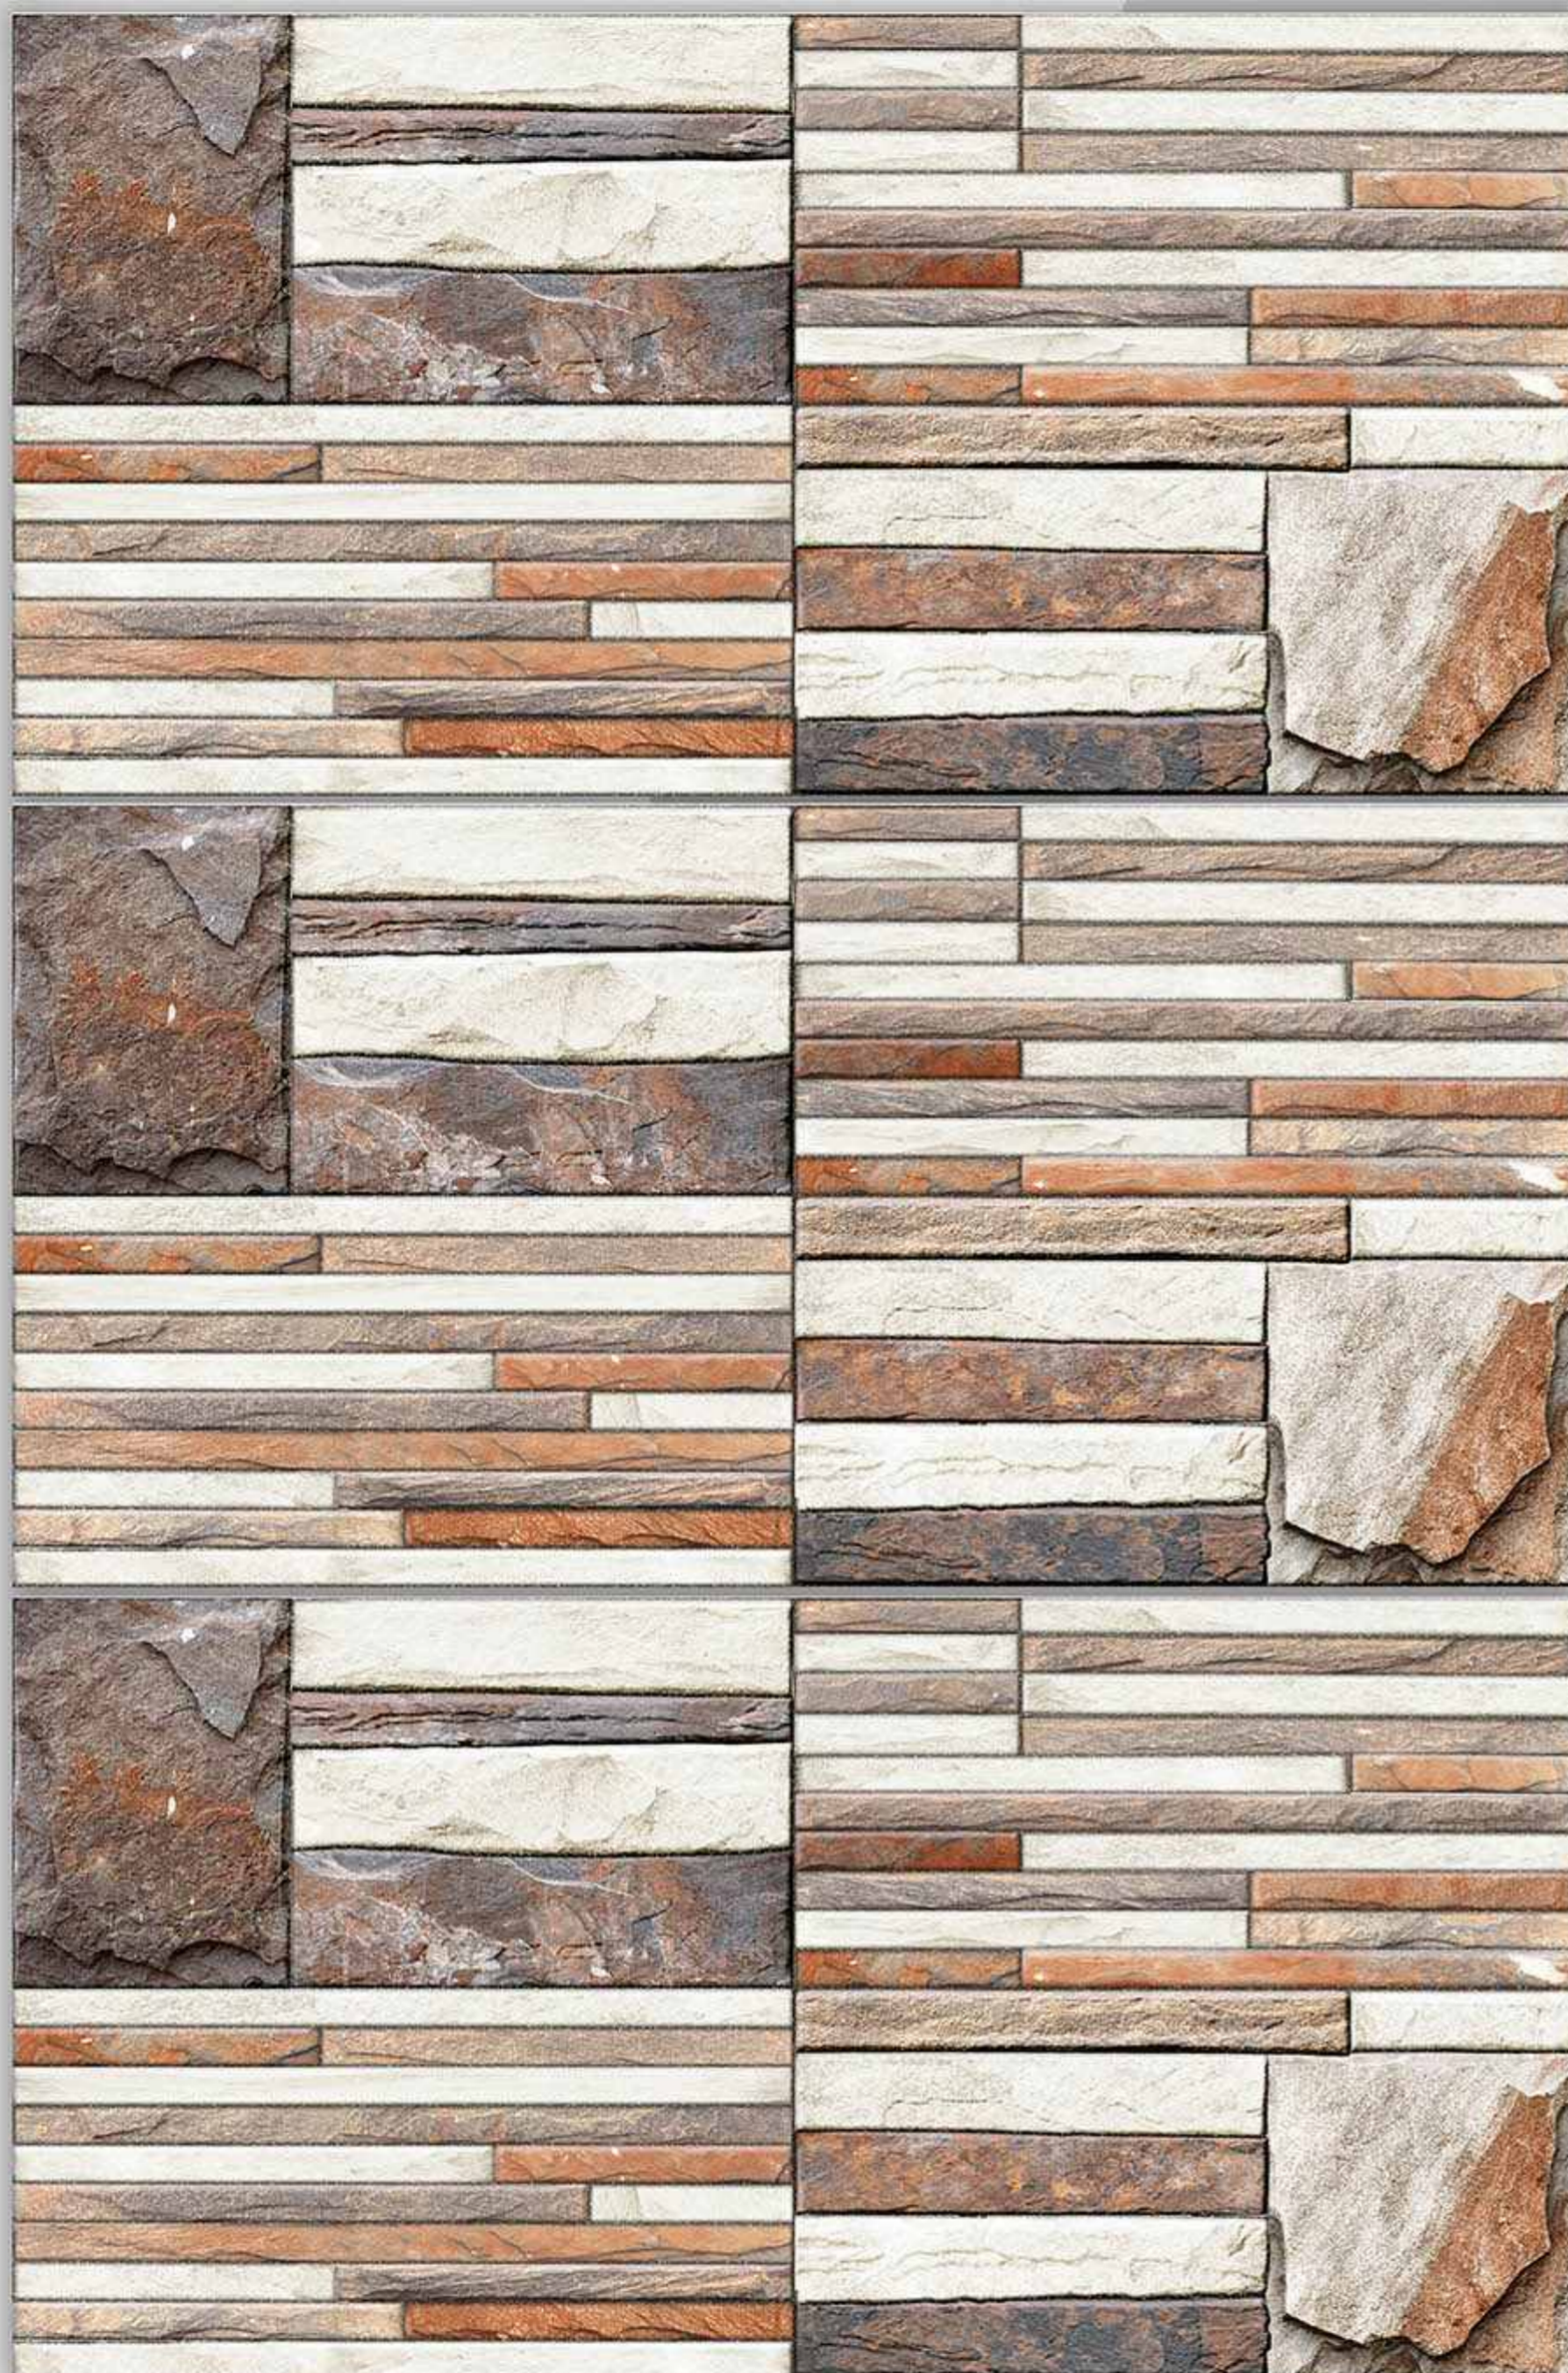

VERONICA

CERAMIC

300X600mm

GLOSSY-ELE_8515

MATT-ELE_8015