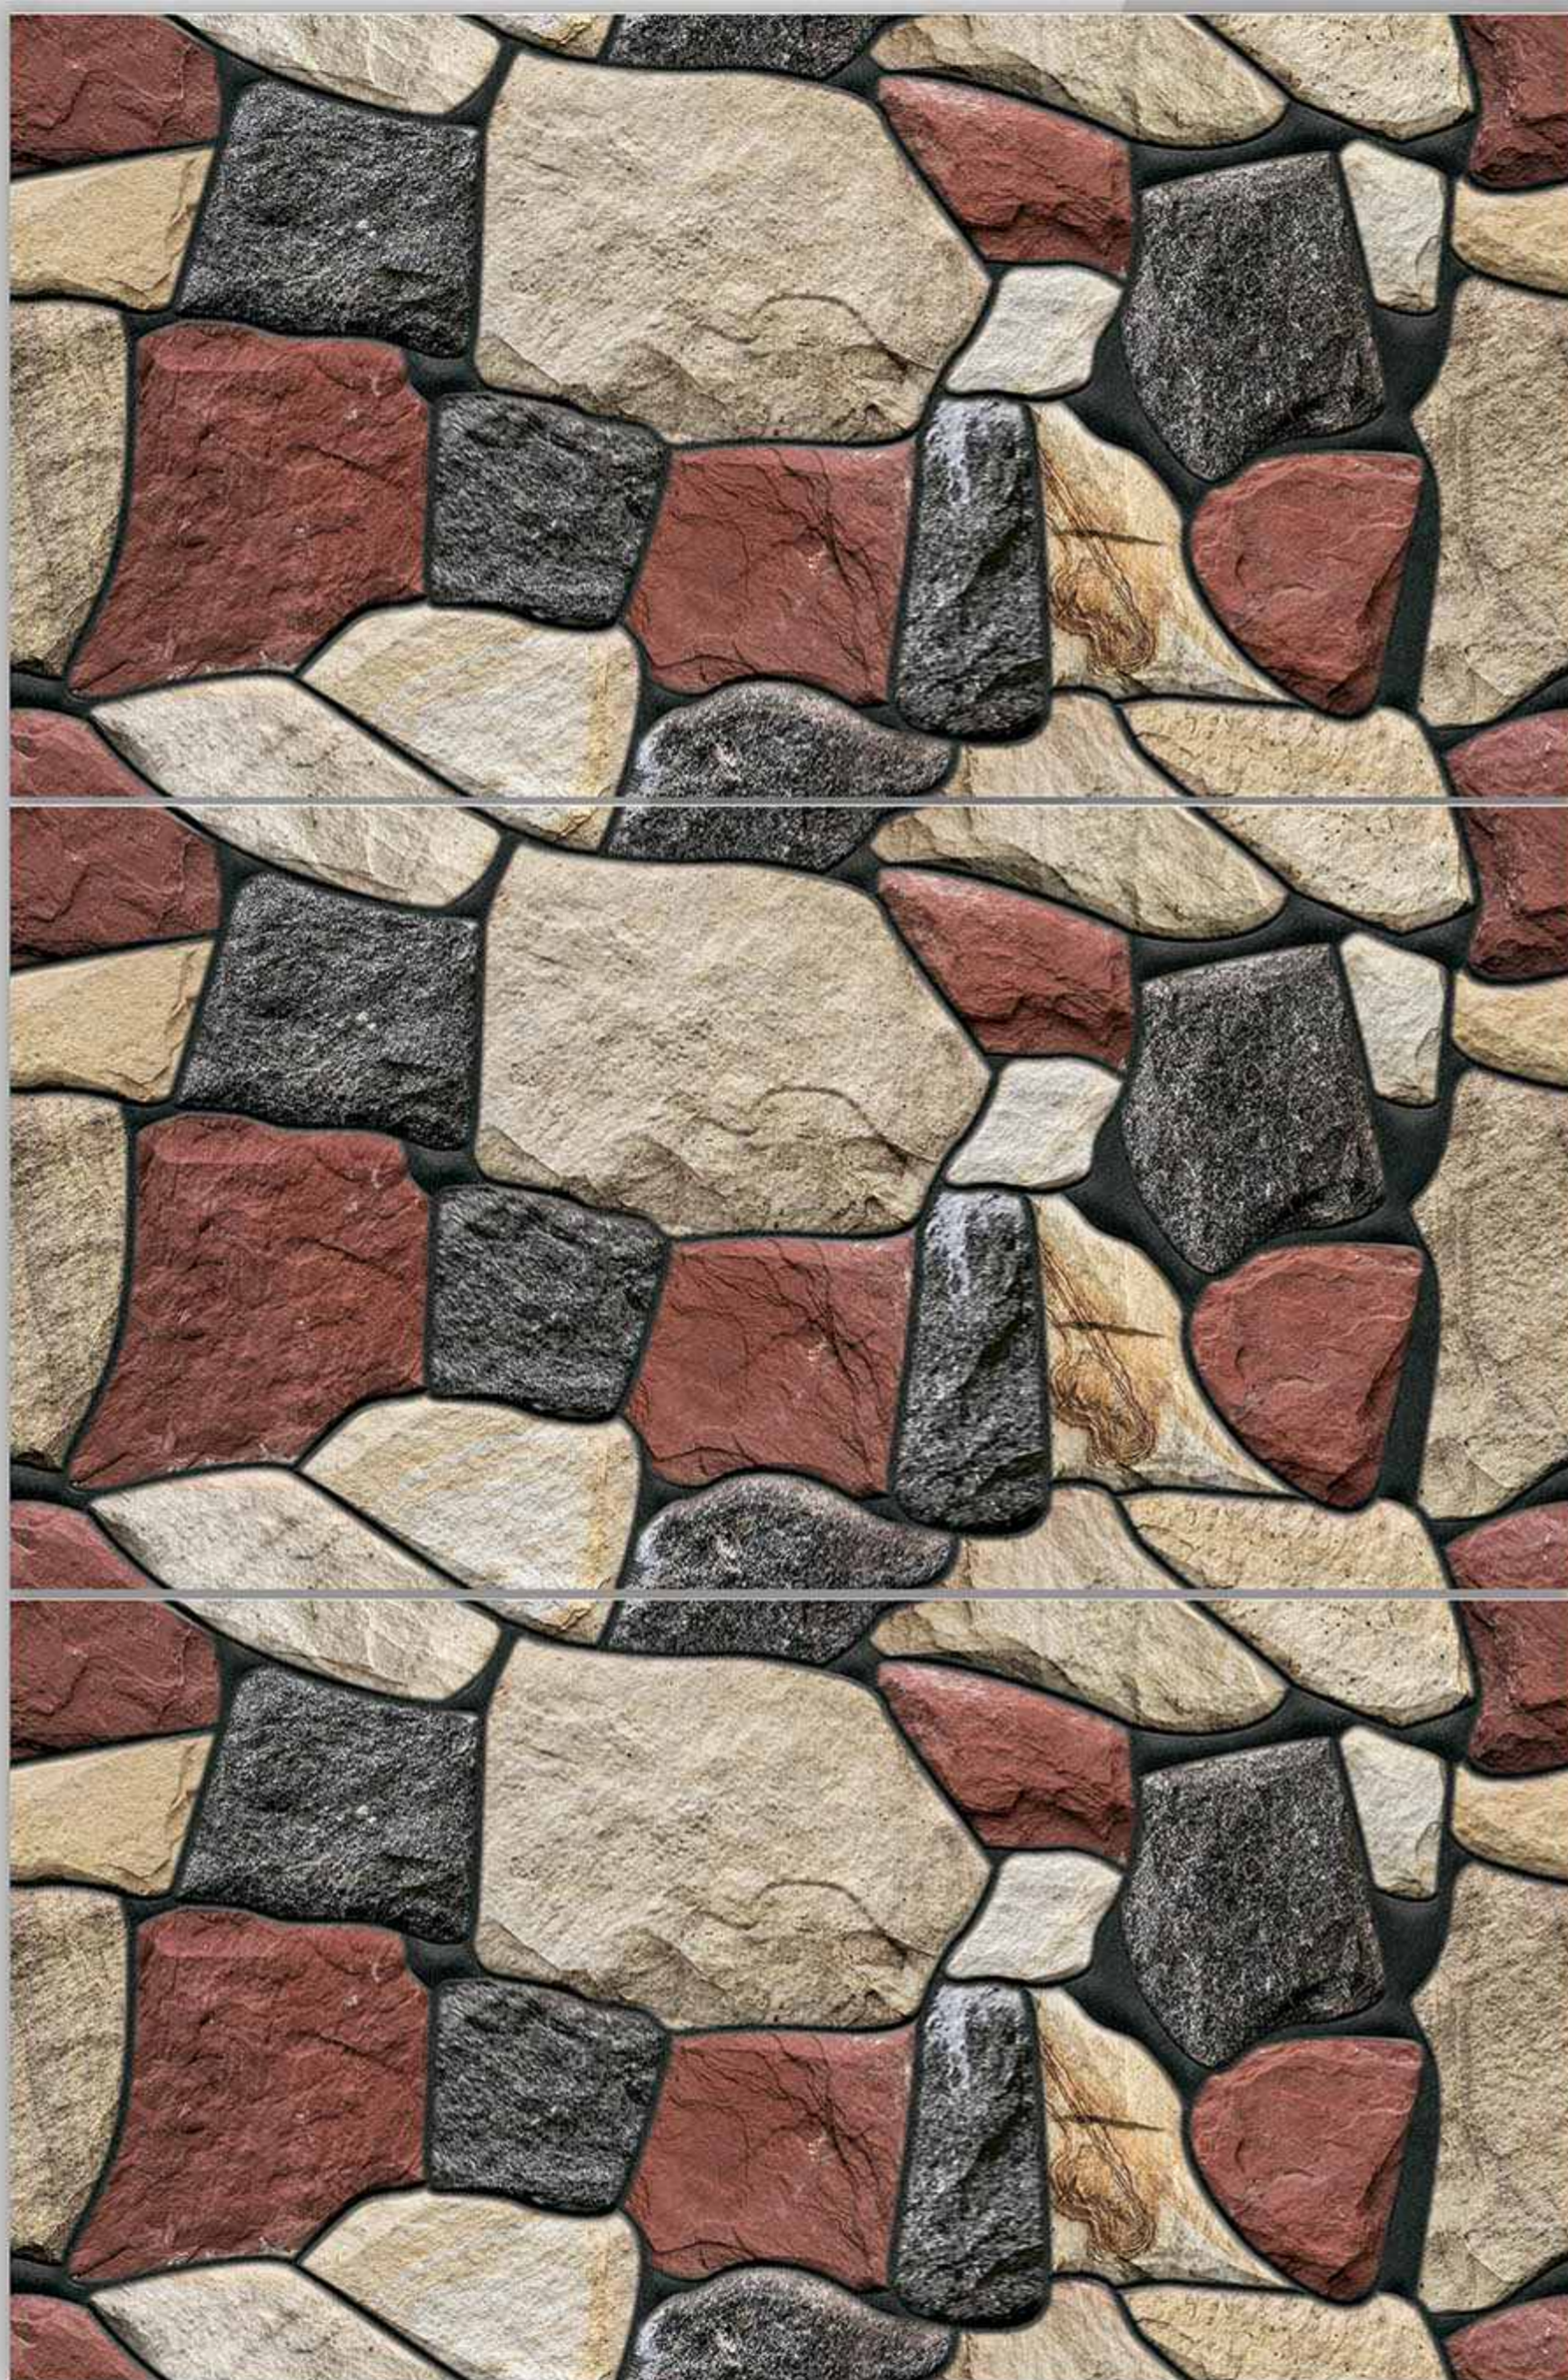

VERONICA

CERAMIC

300X600mm

GLOSSY-ELE_8533

MATT-ELE_8033