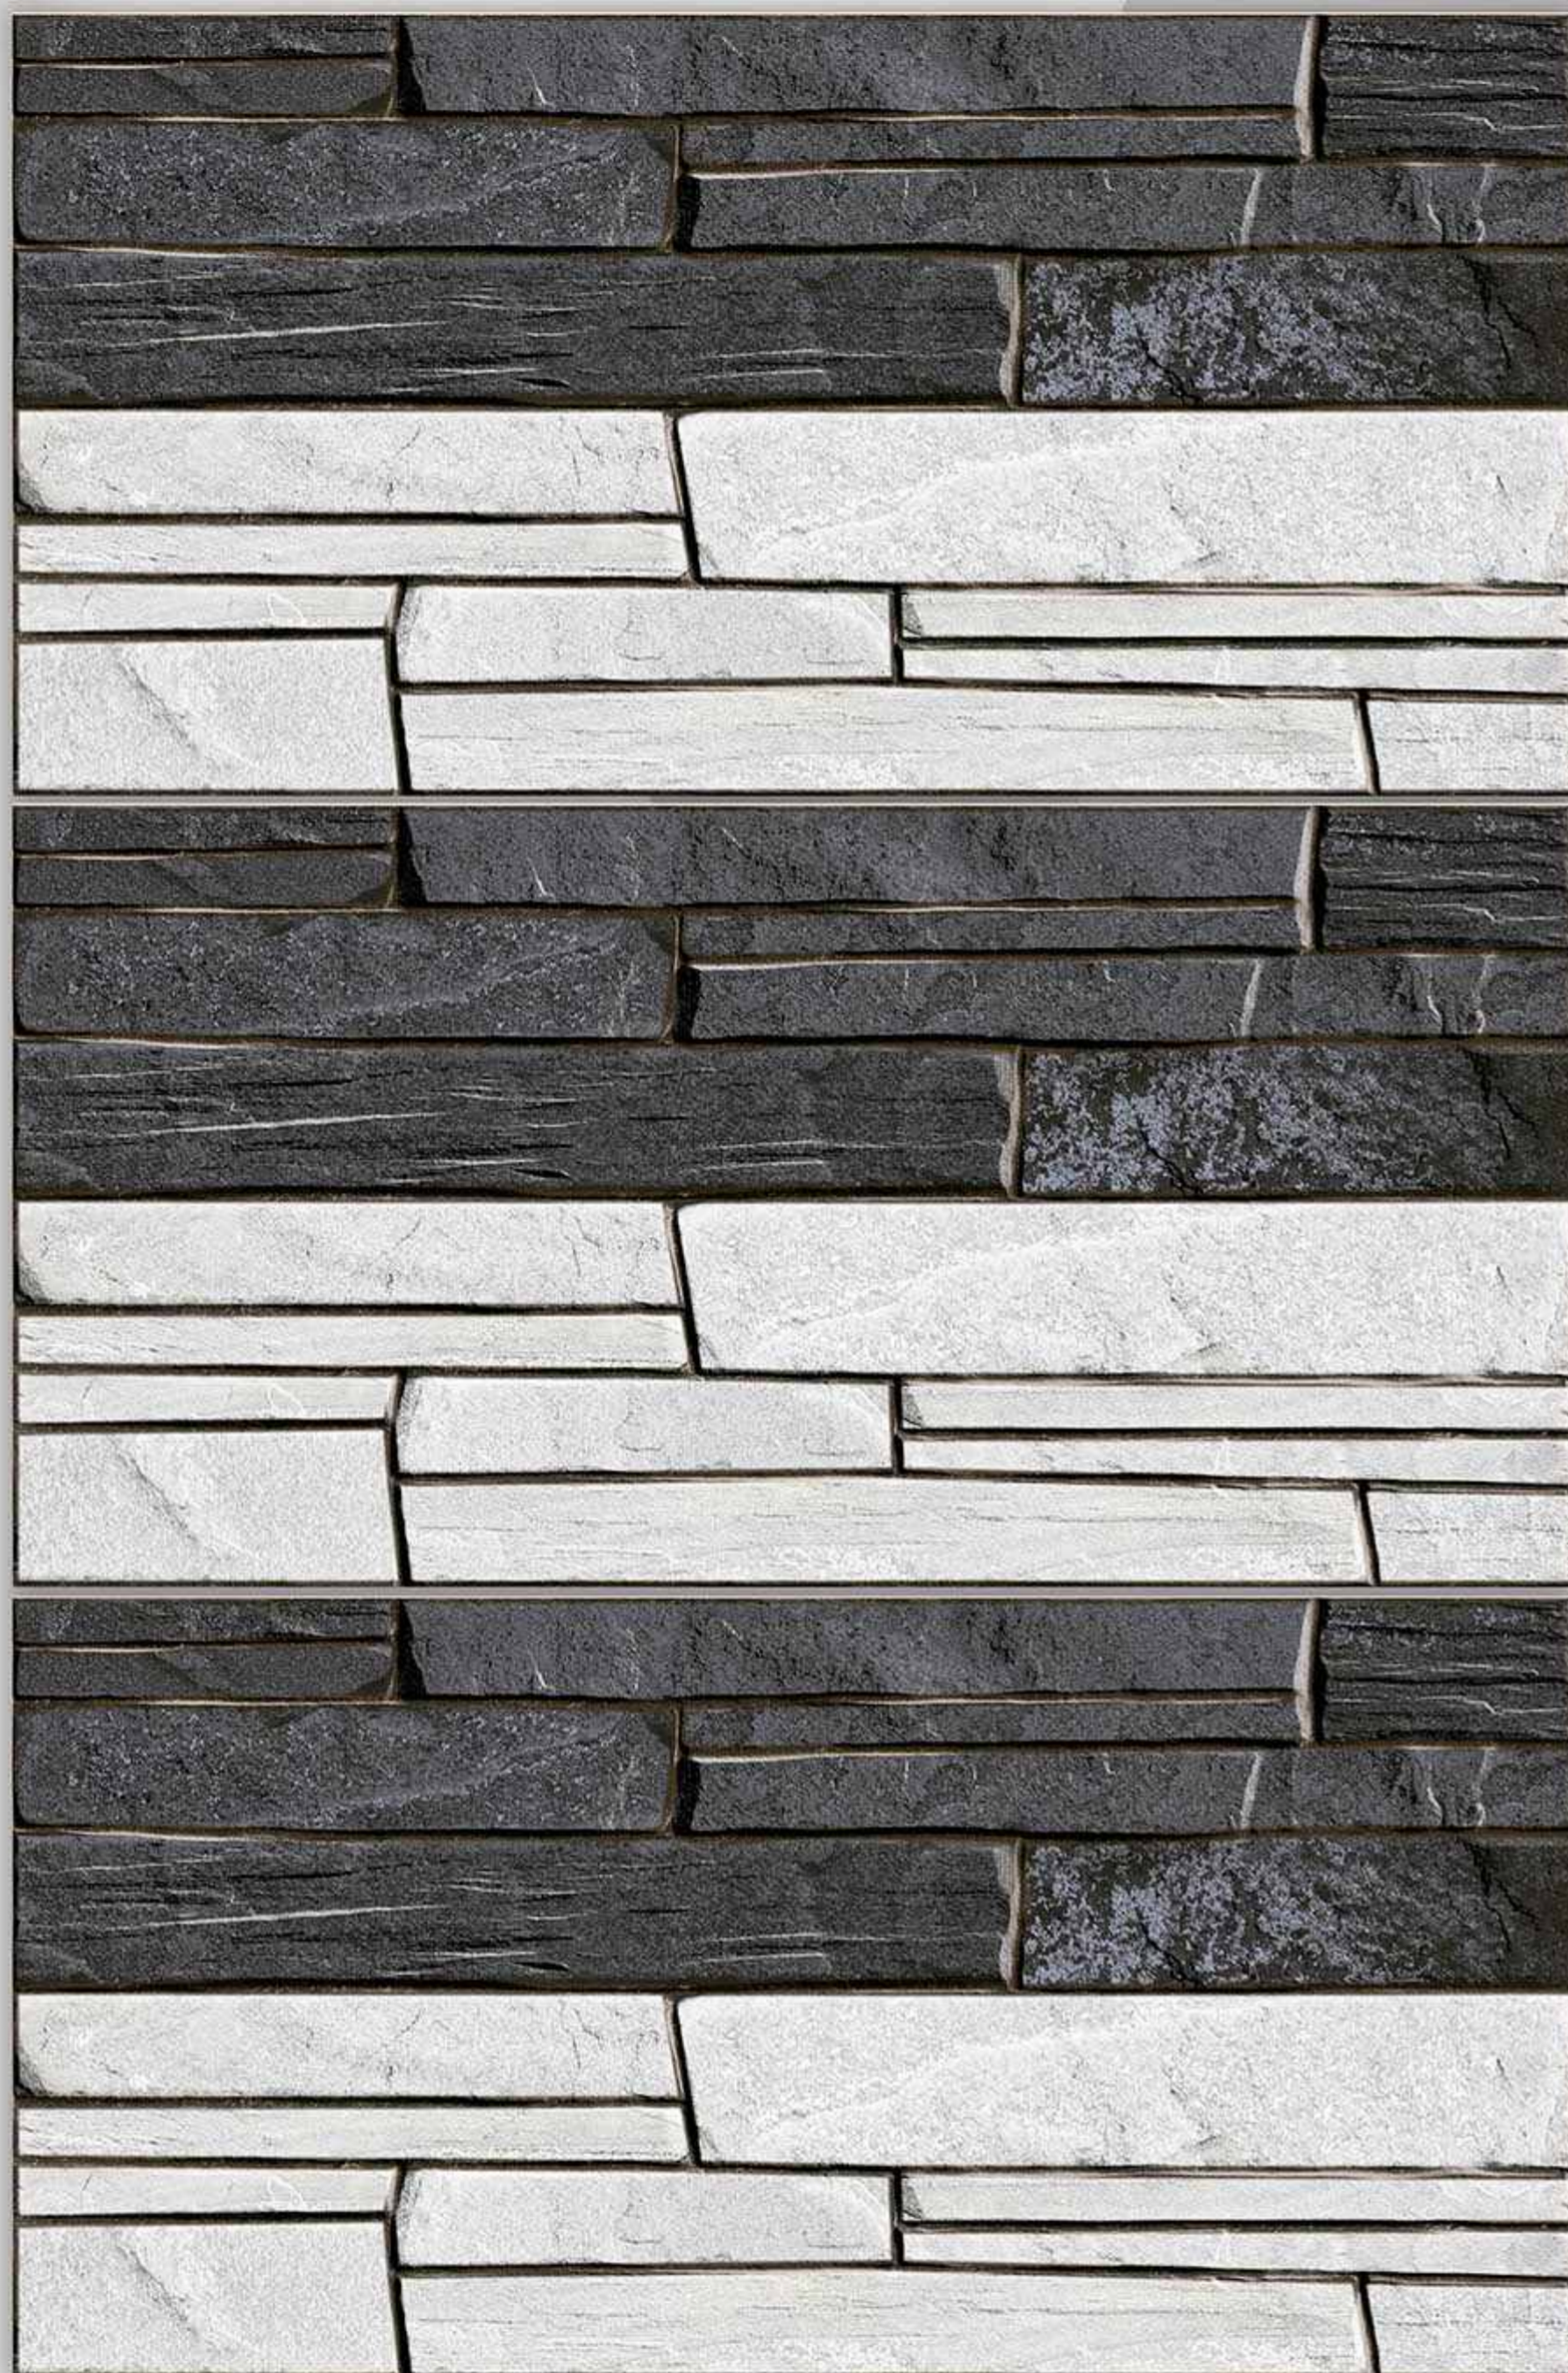

VERONICA

CERAMIC

300X600mm

GLOSSY-ELE_8518

MATT-ELE_8018