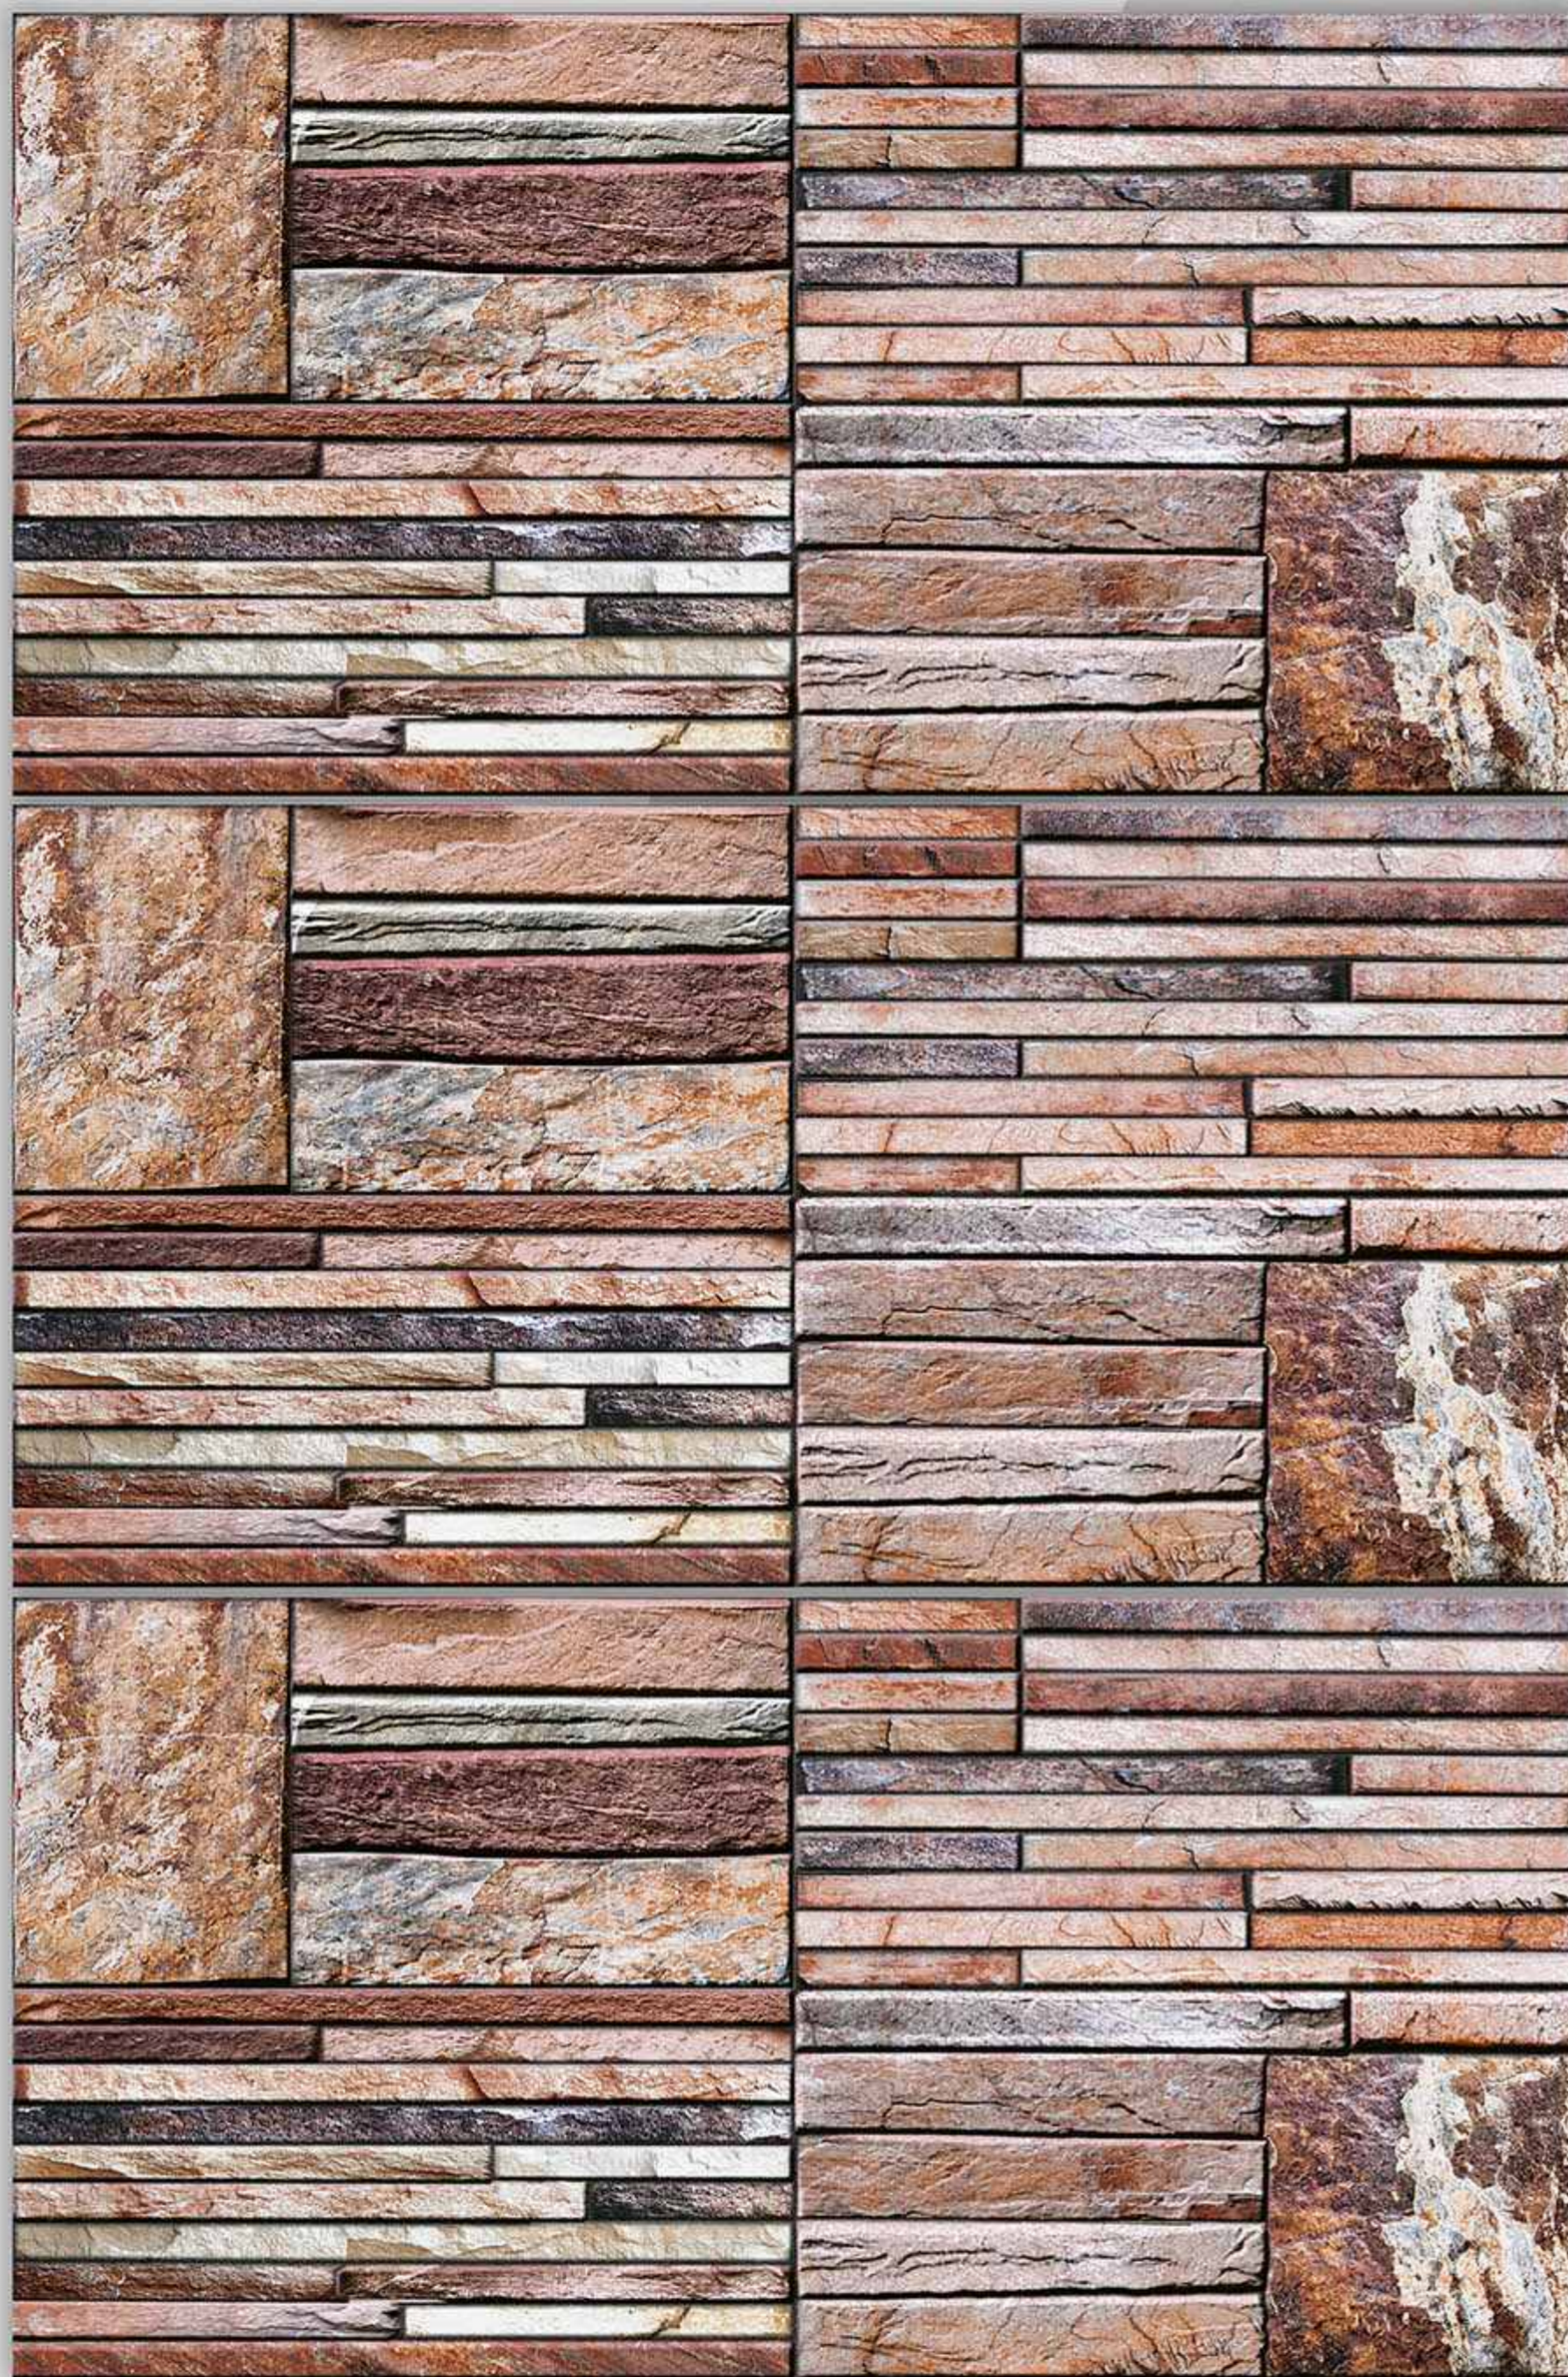

VERONICA

CERAMIC

300X600mm

GLOSSY-ELE_8507

MATT-ELE_8007