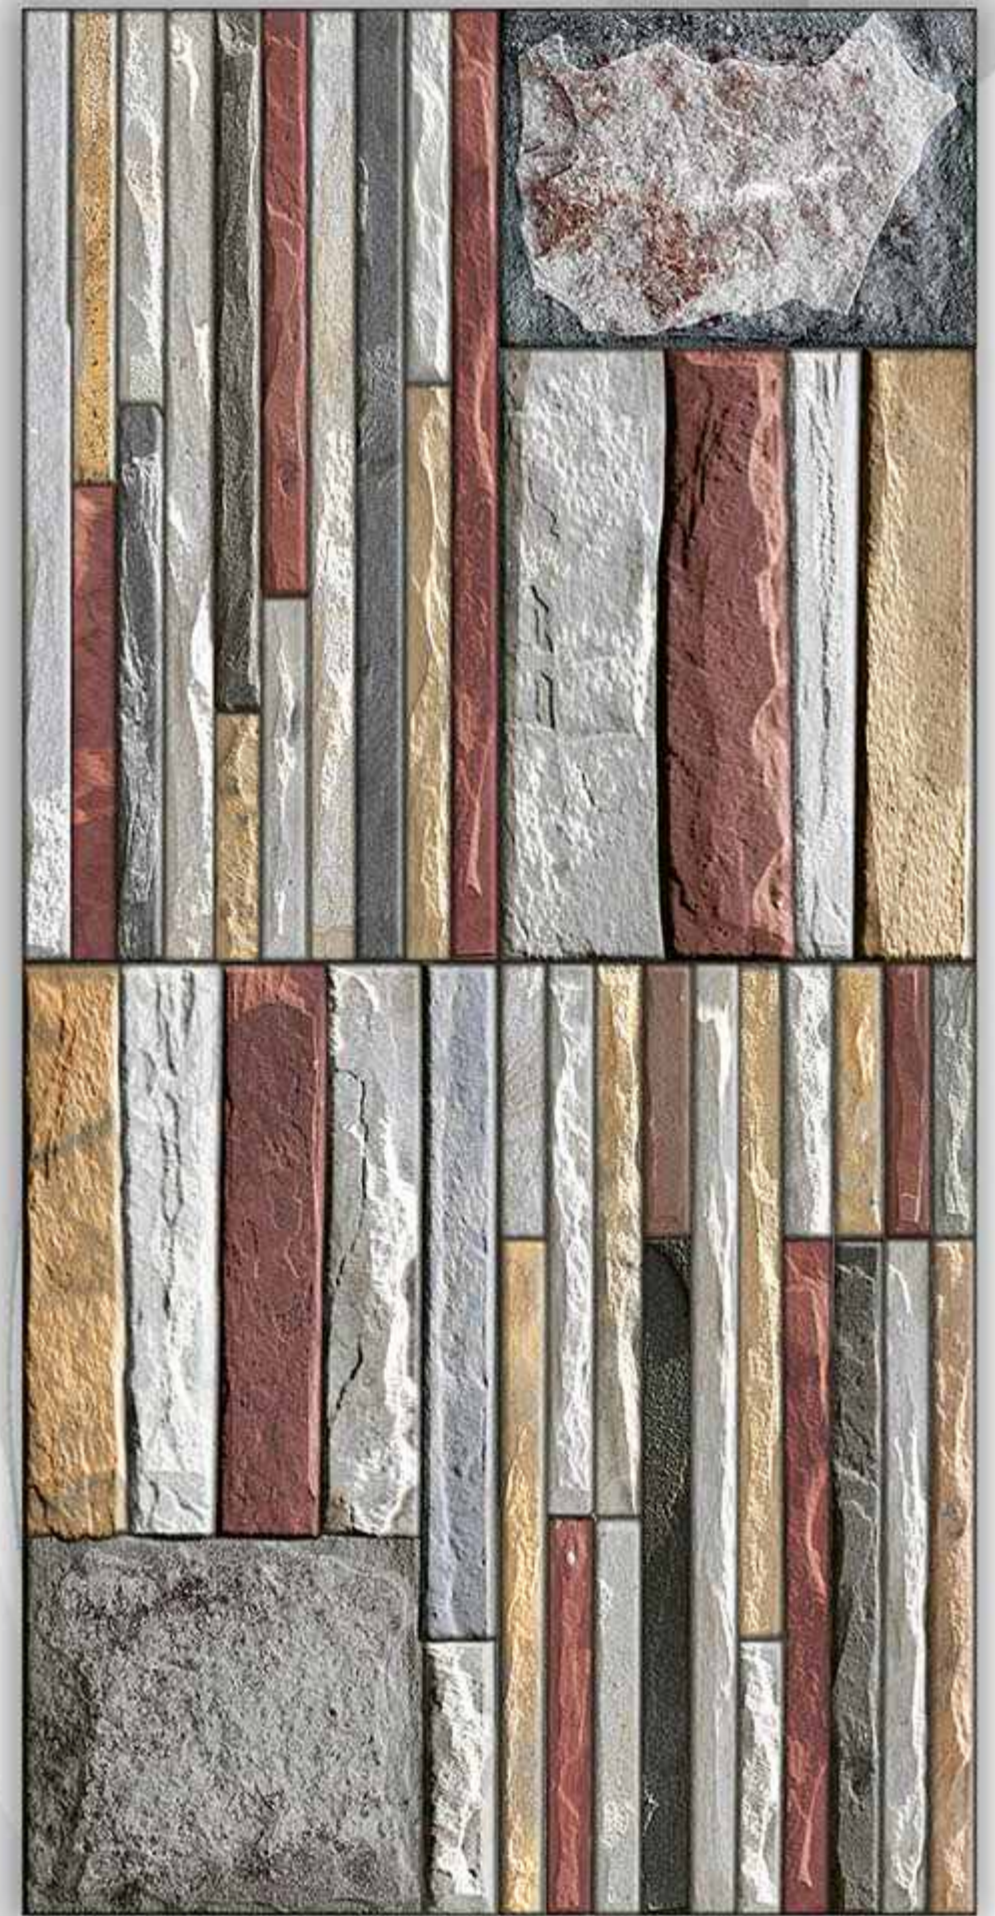

VERONICA

CERAMIC

300X600mm

GLOSSY-ELE_8514

MATT-ELE_8014