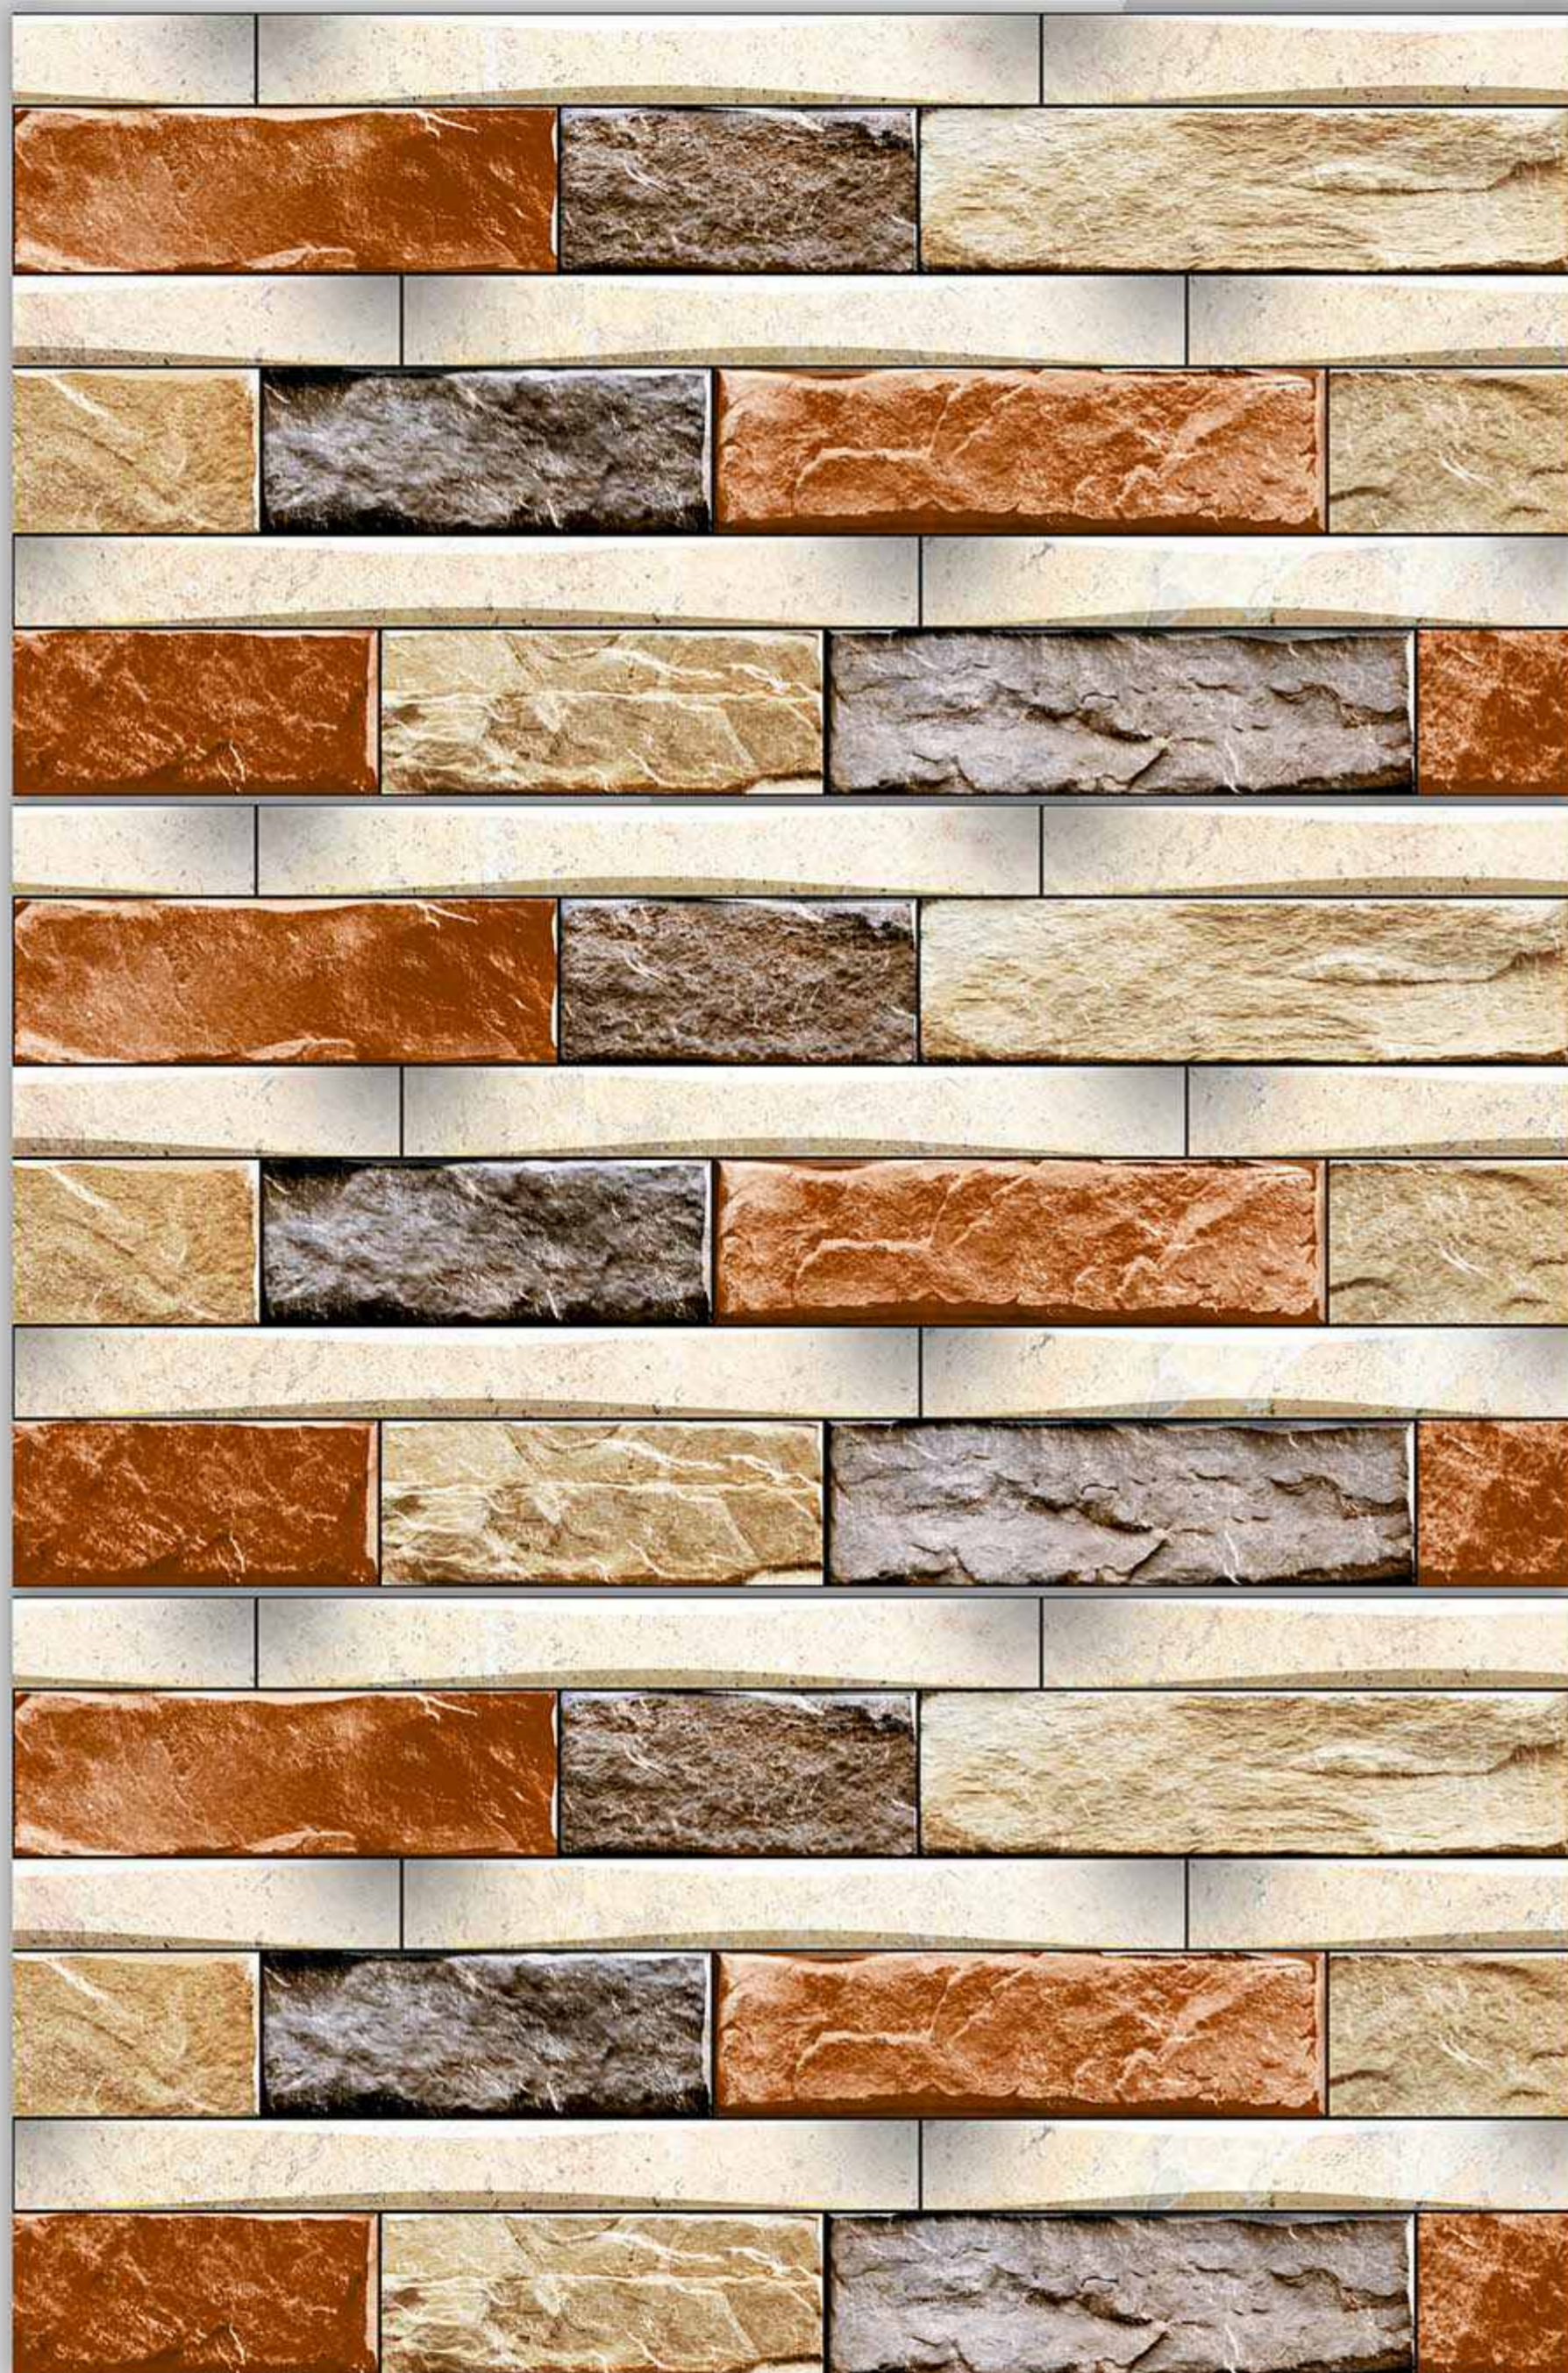

VERONICA

CERAMIC

300X600mm

GLOSSY-ELE_8542

MATT-ELE_8042