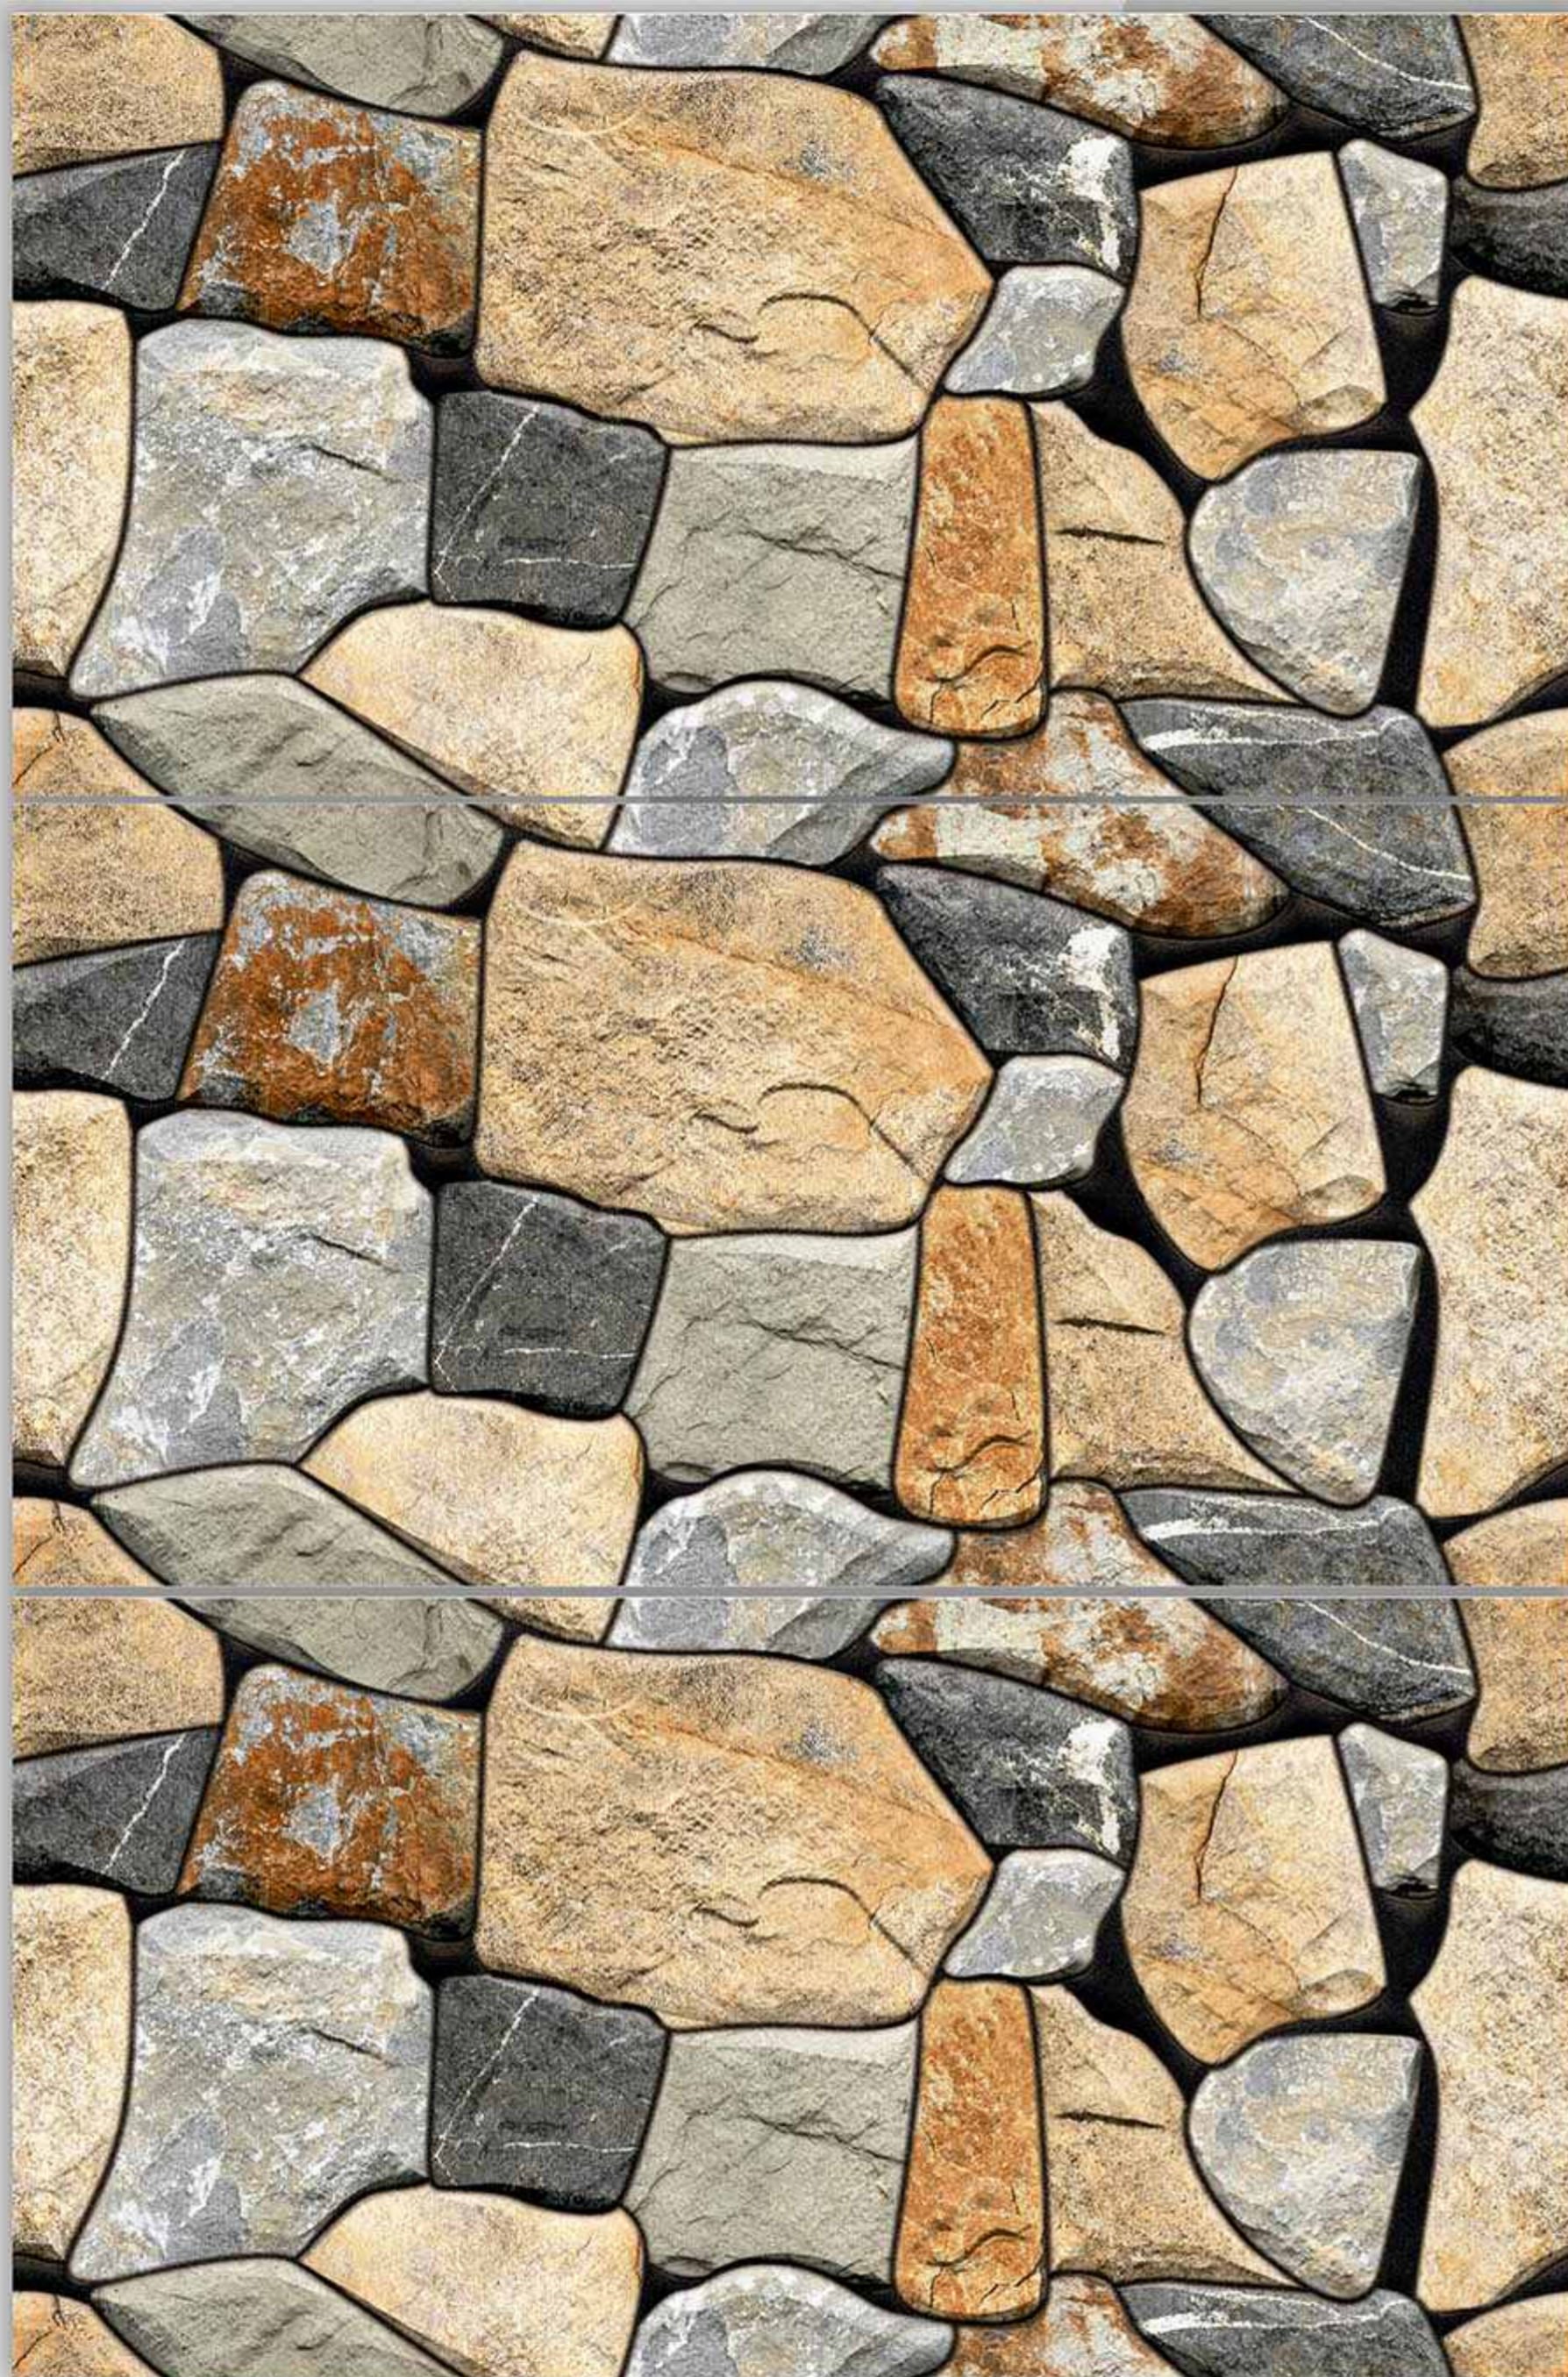

VERONICA

CERAMIC

300X600mm

GLOSSY-ELE_8531

MATT-ELE_8031