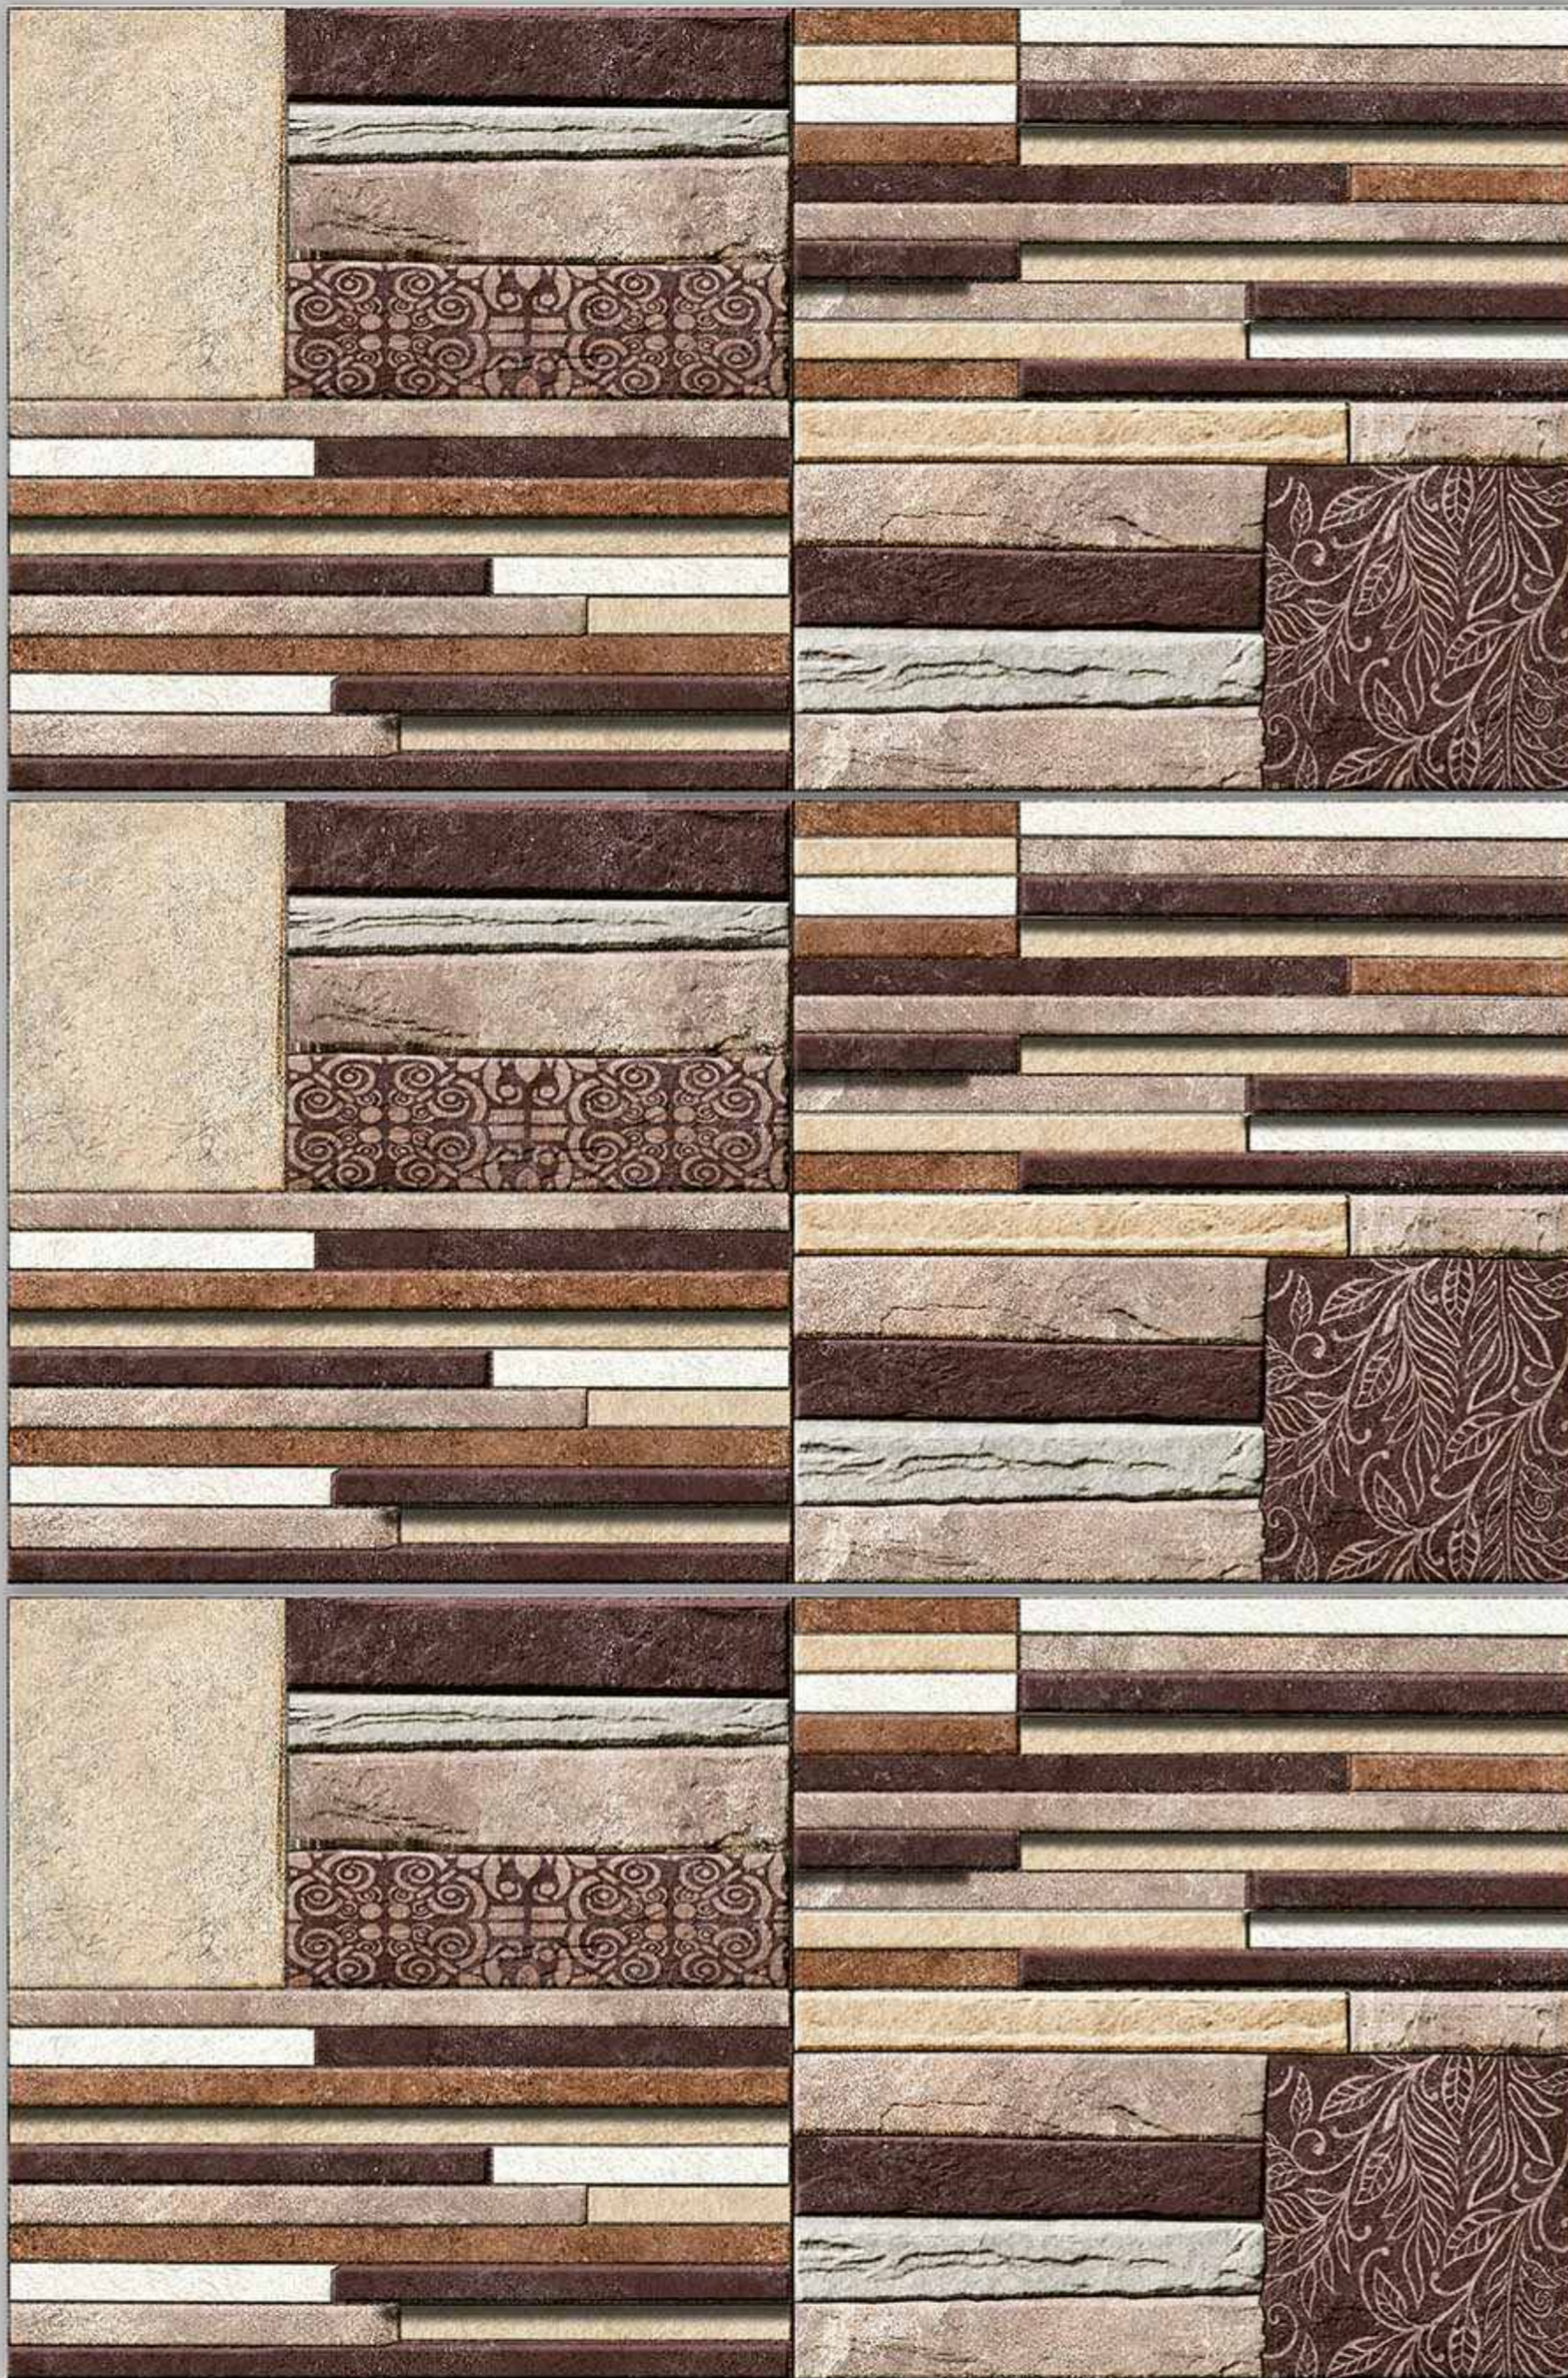

VERONICA

CERAMIC

300X600mm

GLOSSY-ELE_8511

MATT-ELE_8011