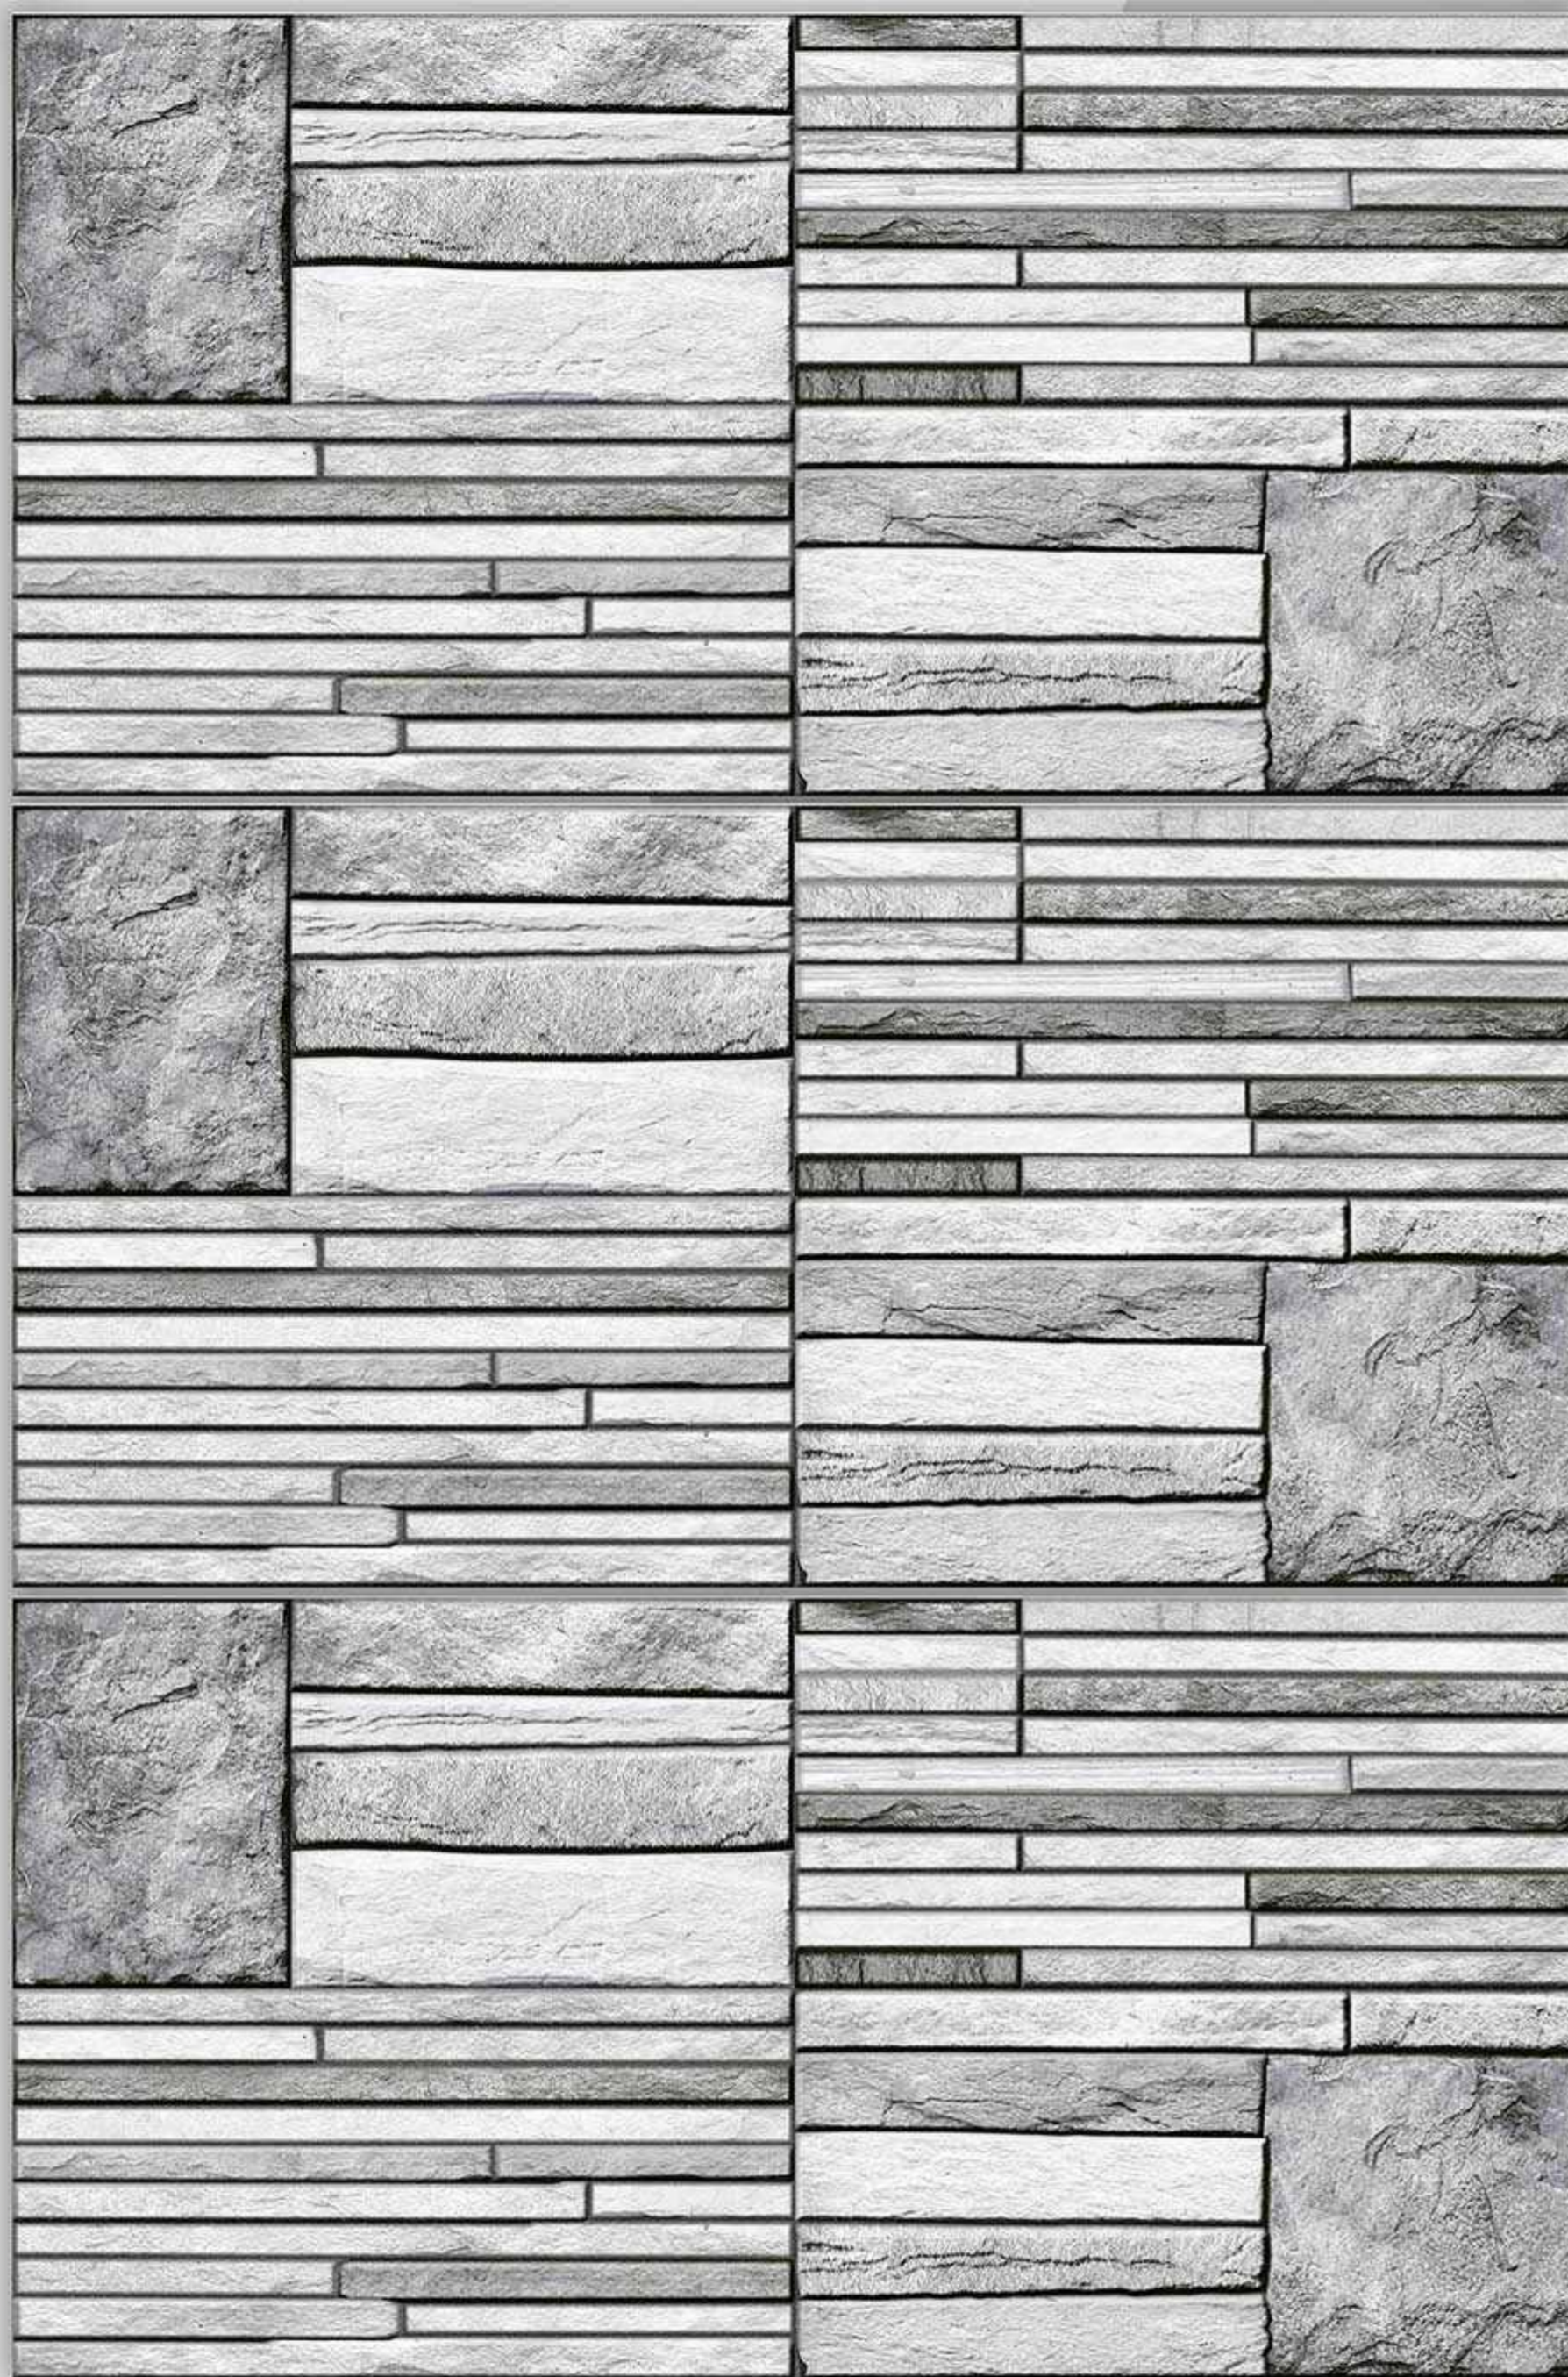

VERONICA

CERAMIC

300X600mm

GLOSSY-ELE_8509

MATT-ELE_8009