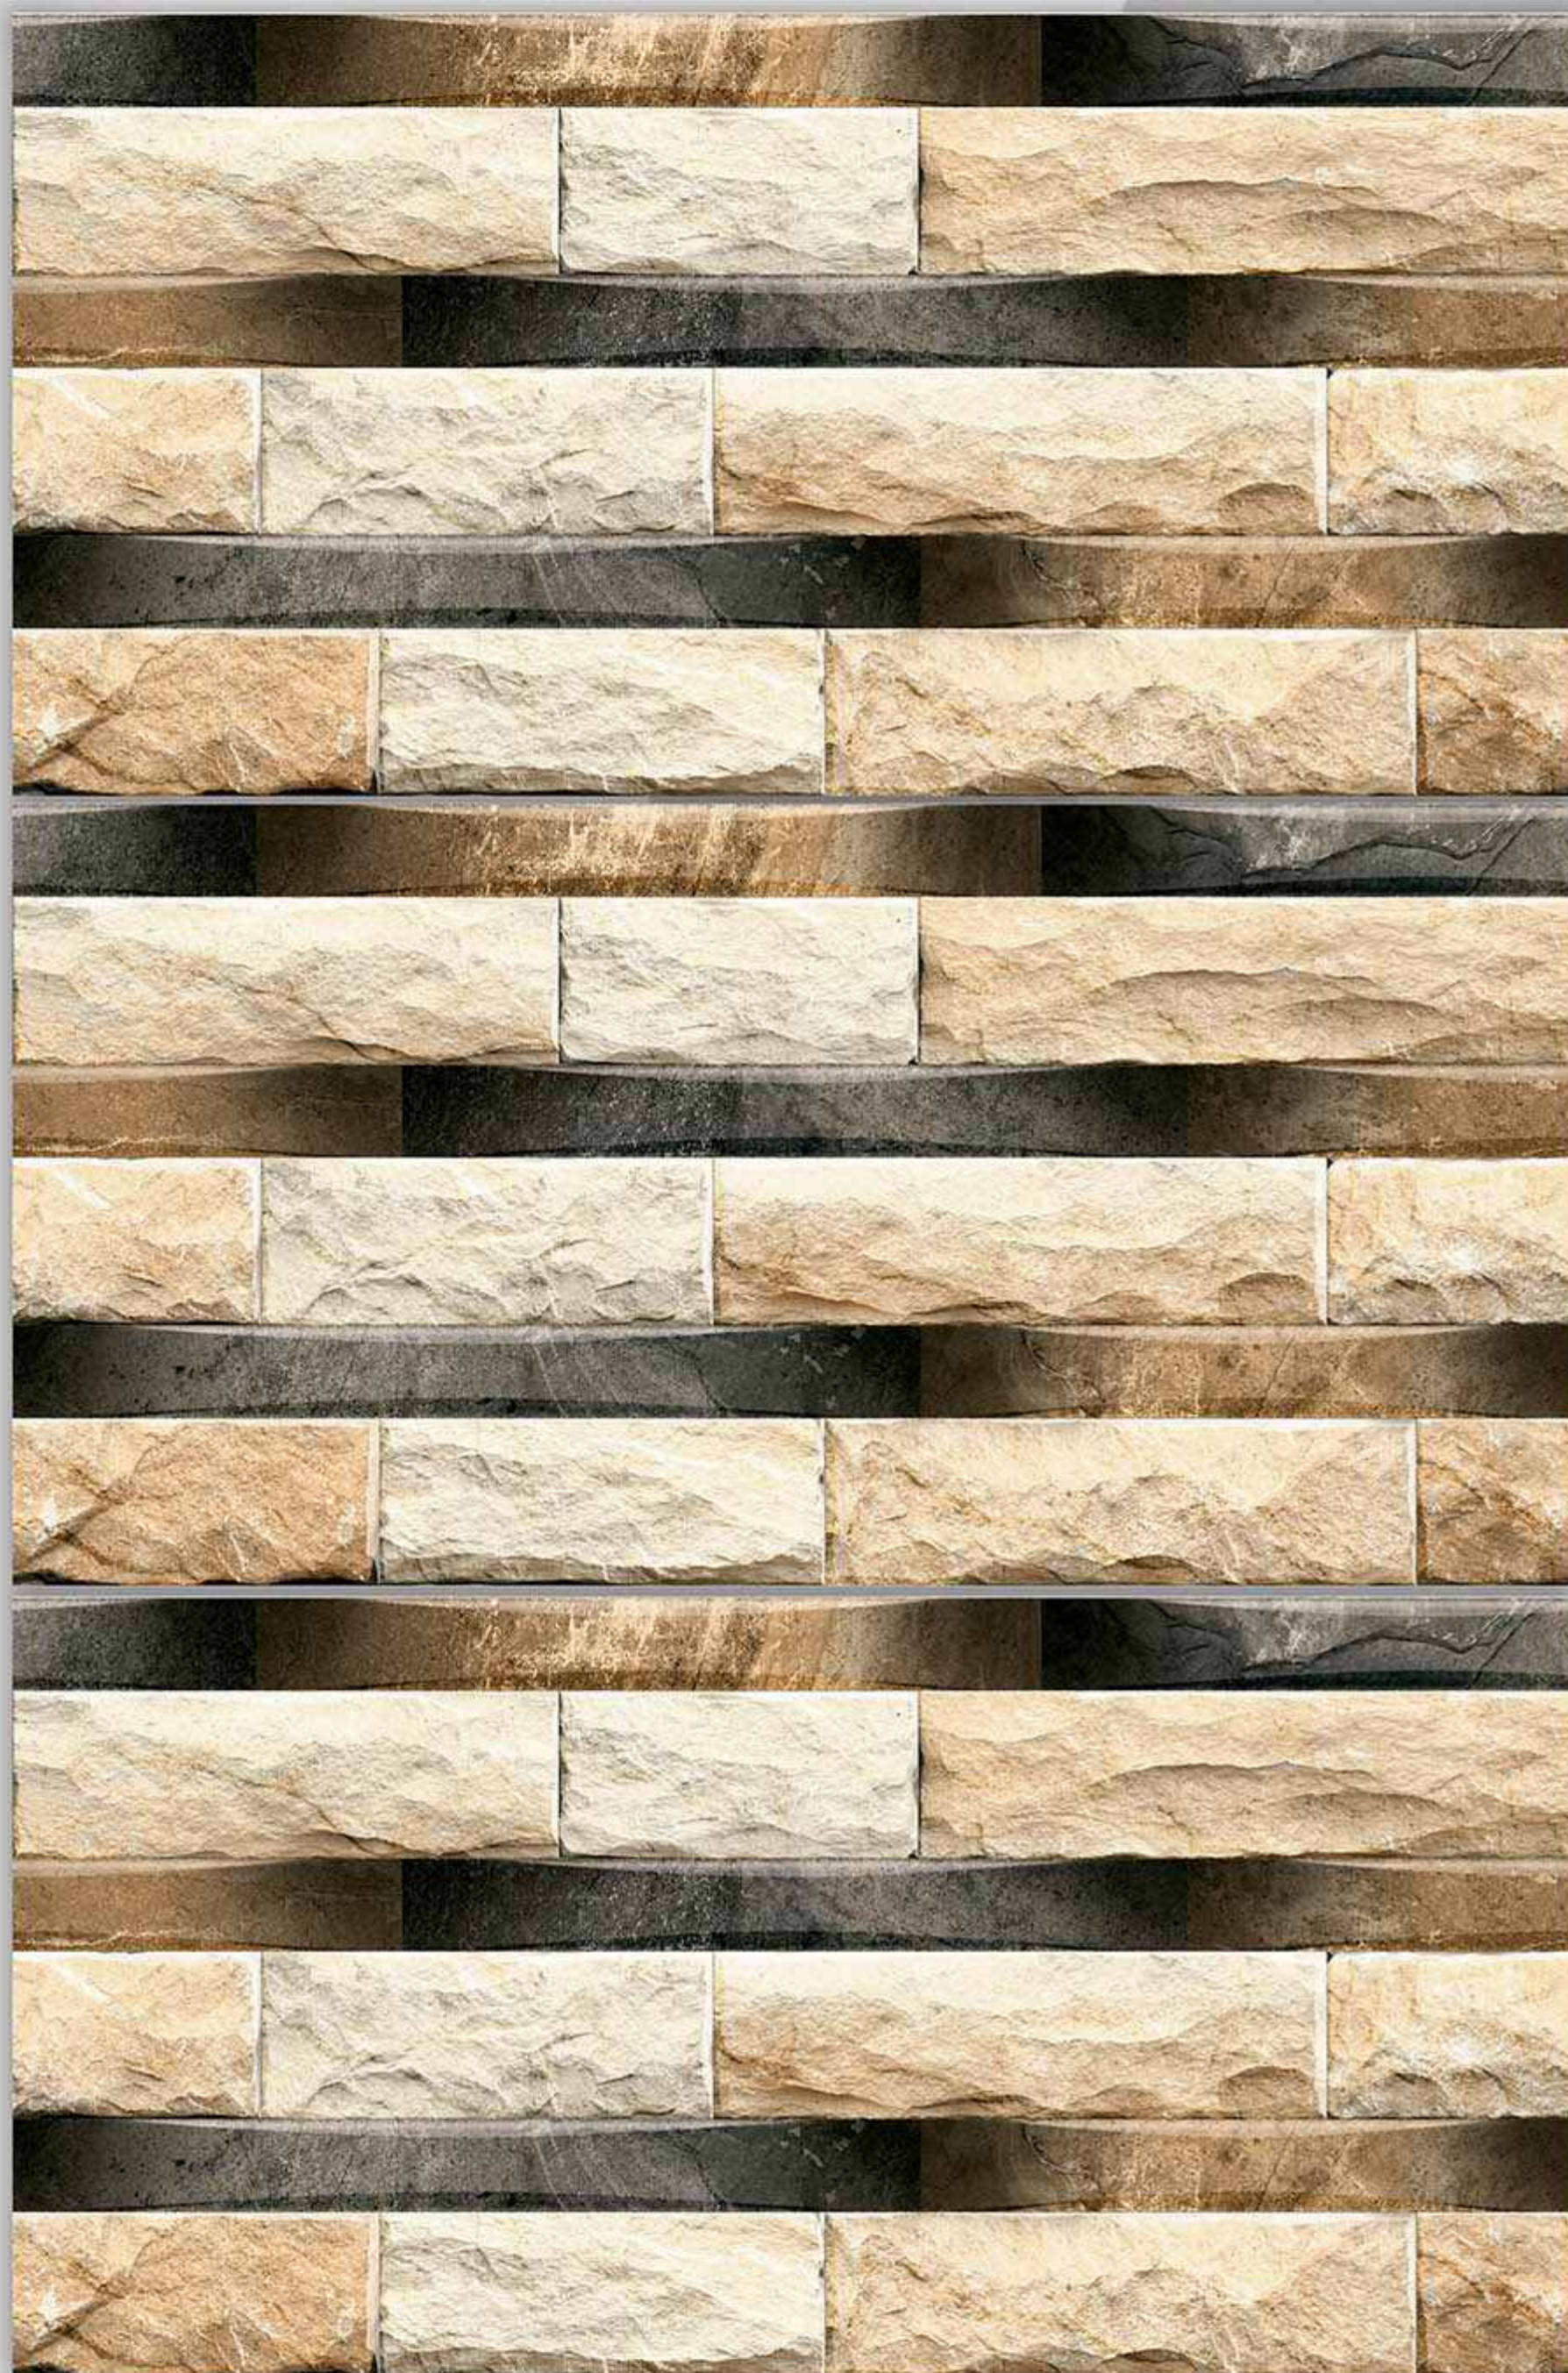

VERONICA

CERAMIC

300X600mm

GLOSSY-ELE_8538

MATT-ELE_8038