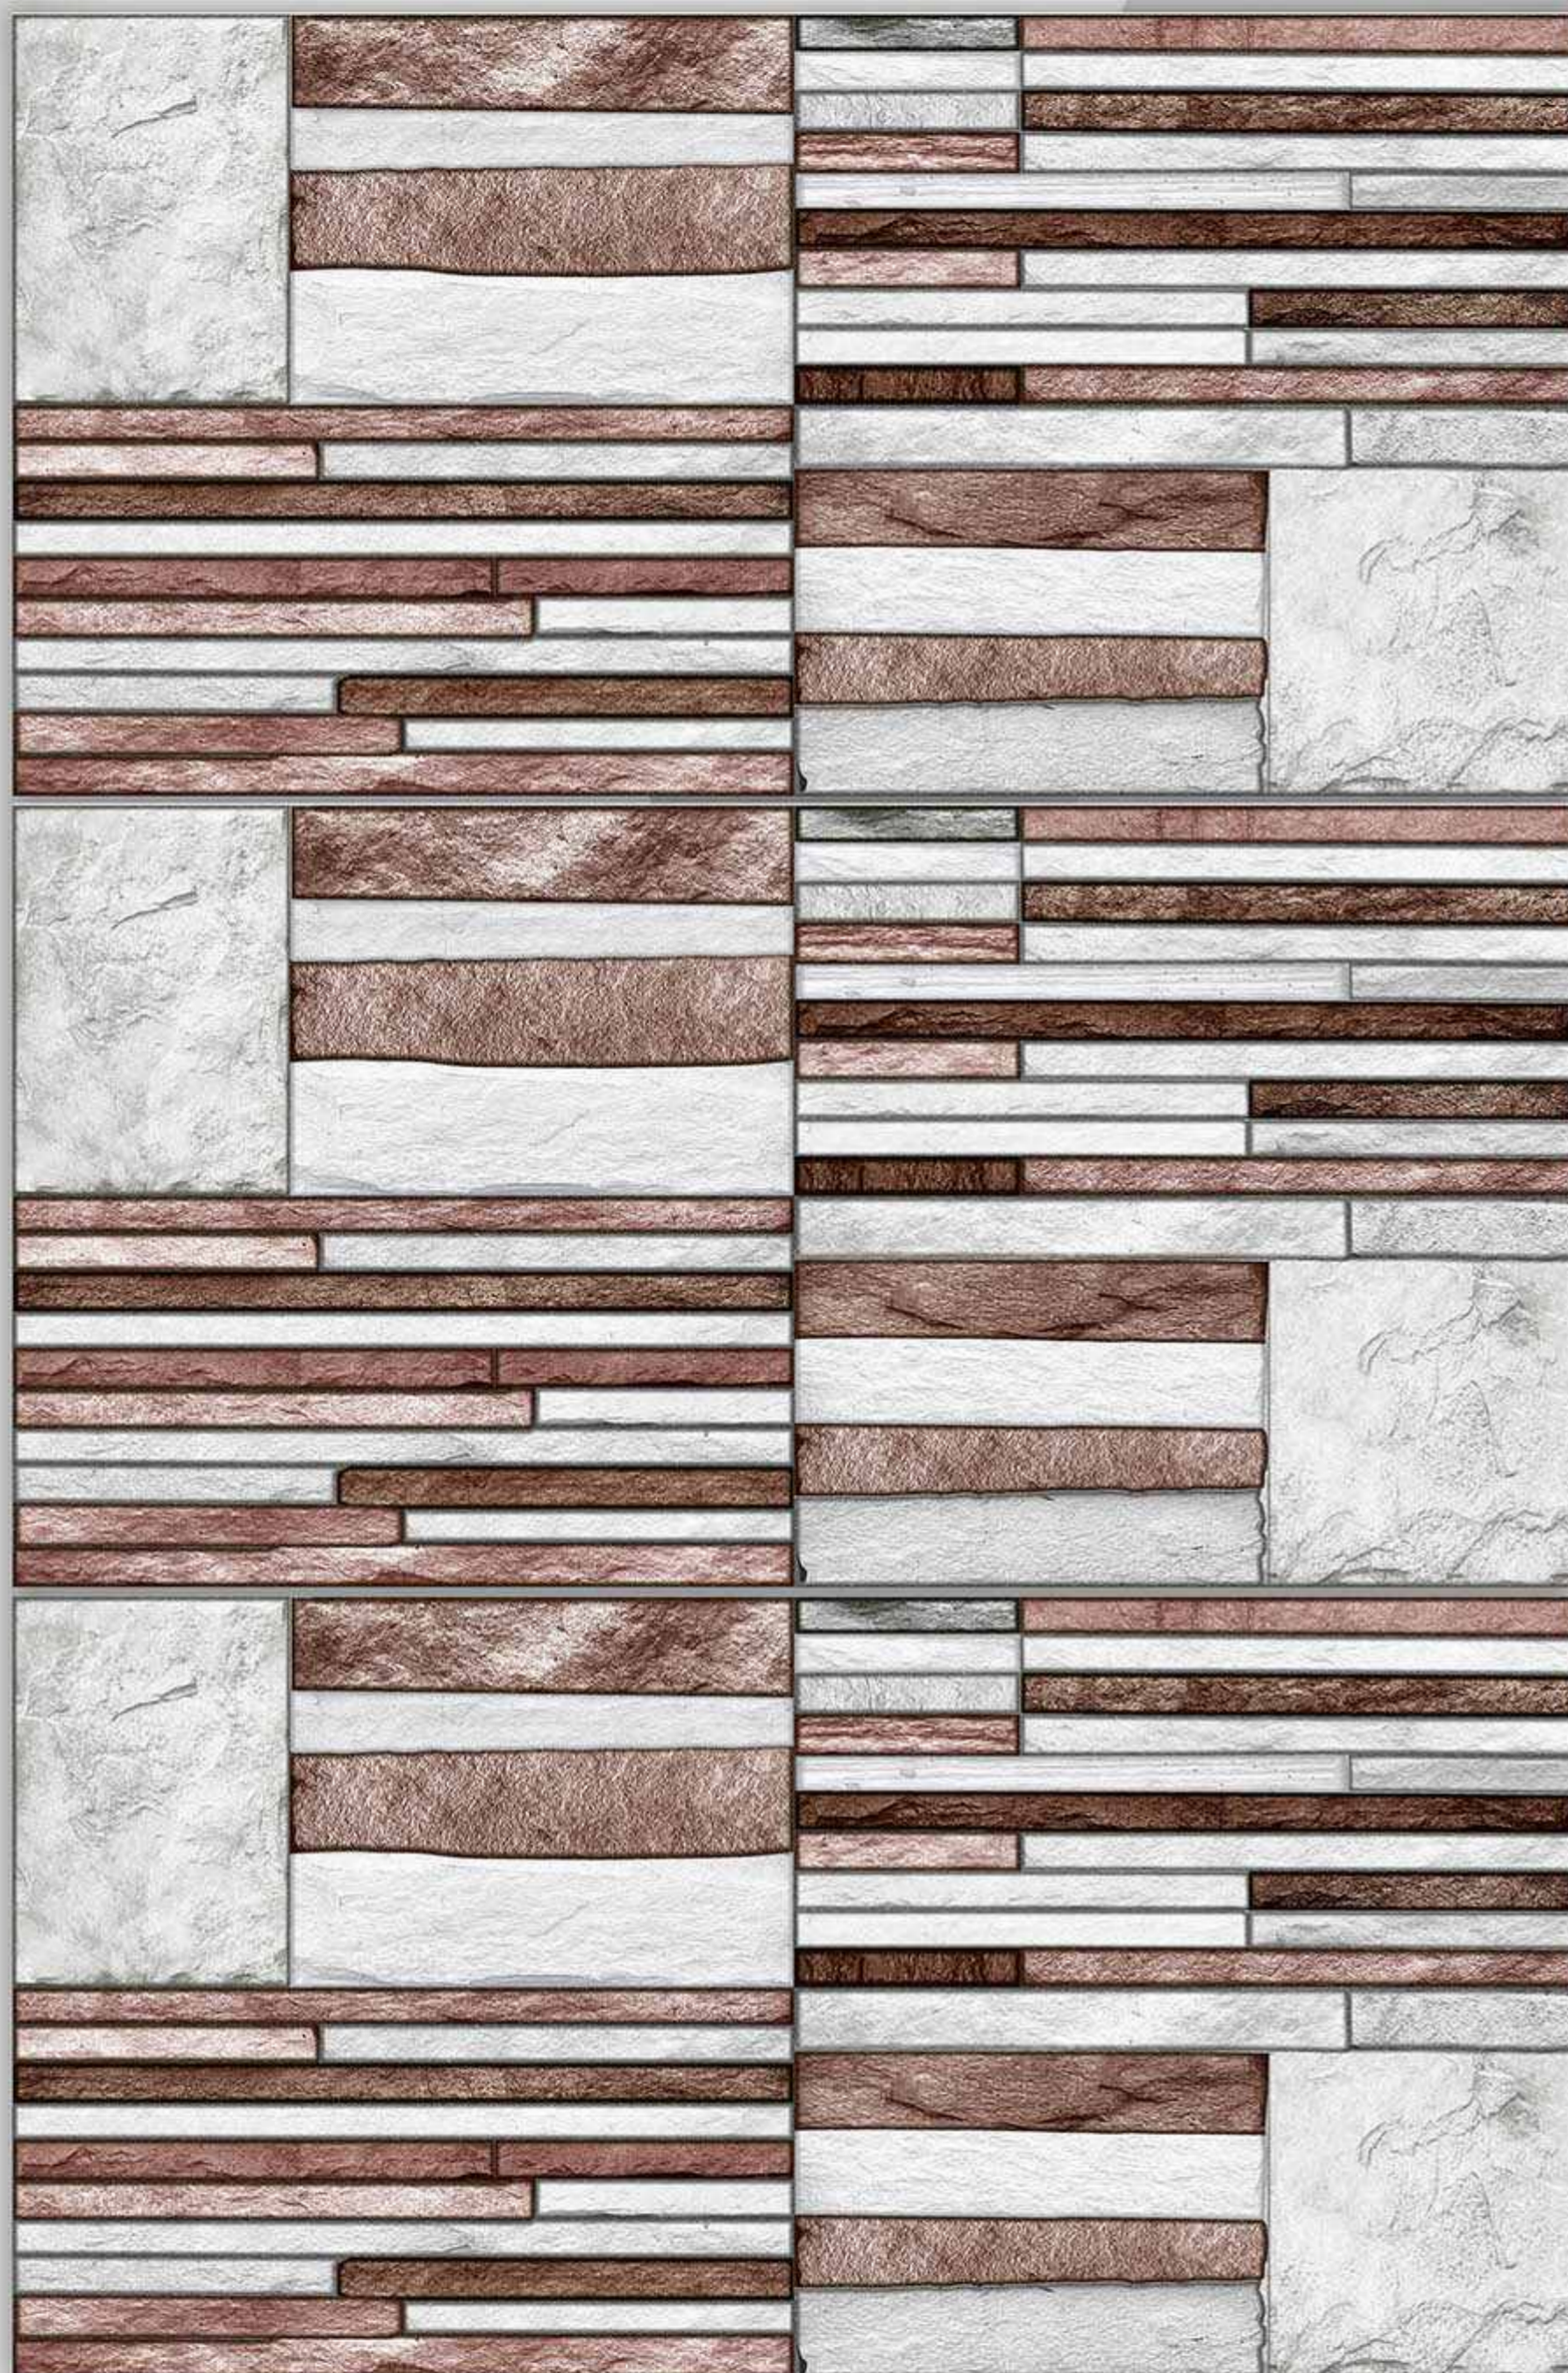

VERONICA

CERAMIC

300X600mm

GLOSSY-ELE_8526

MATT-ELE_8026