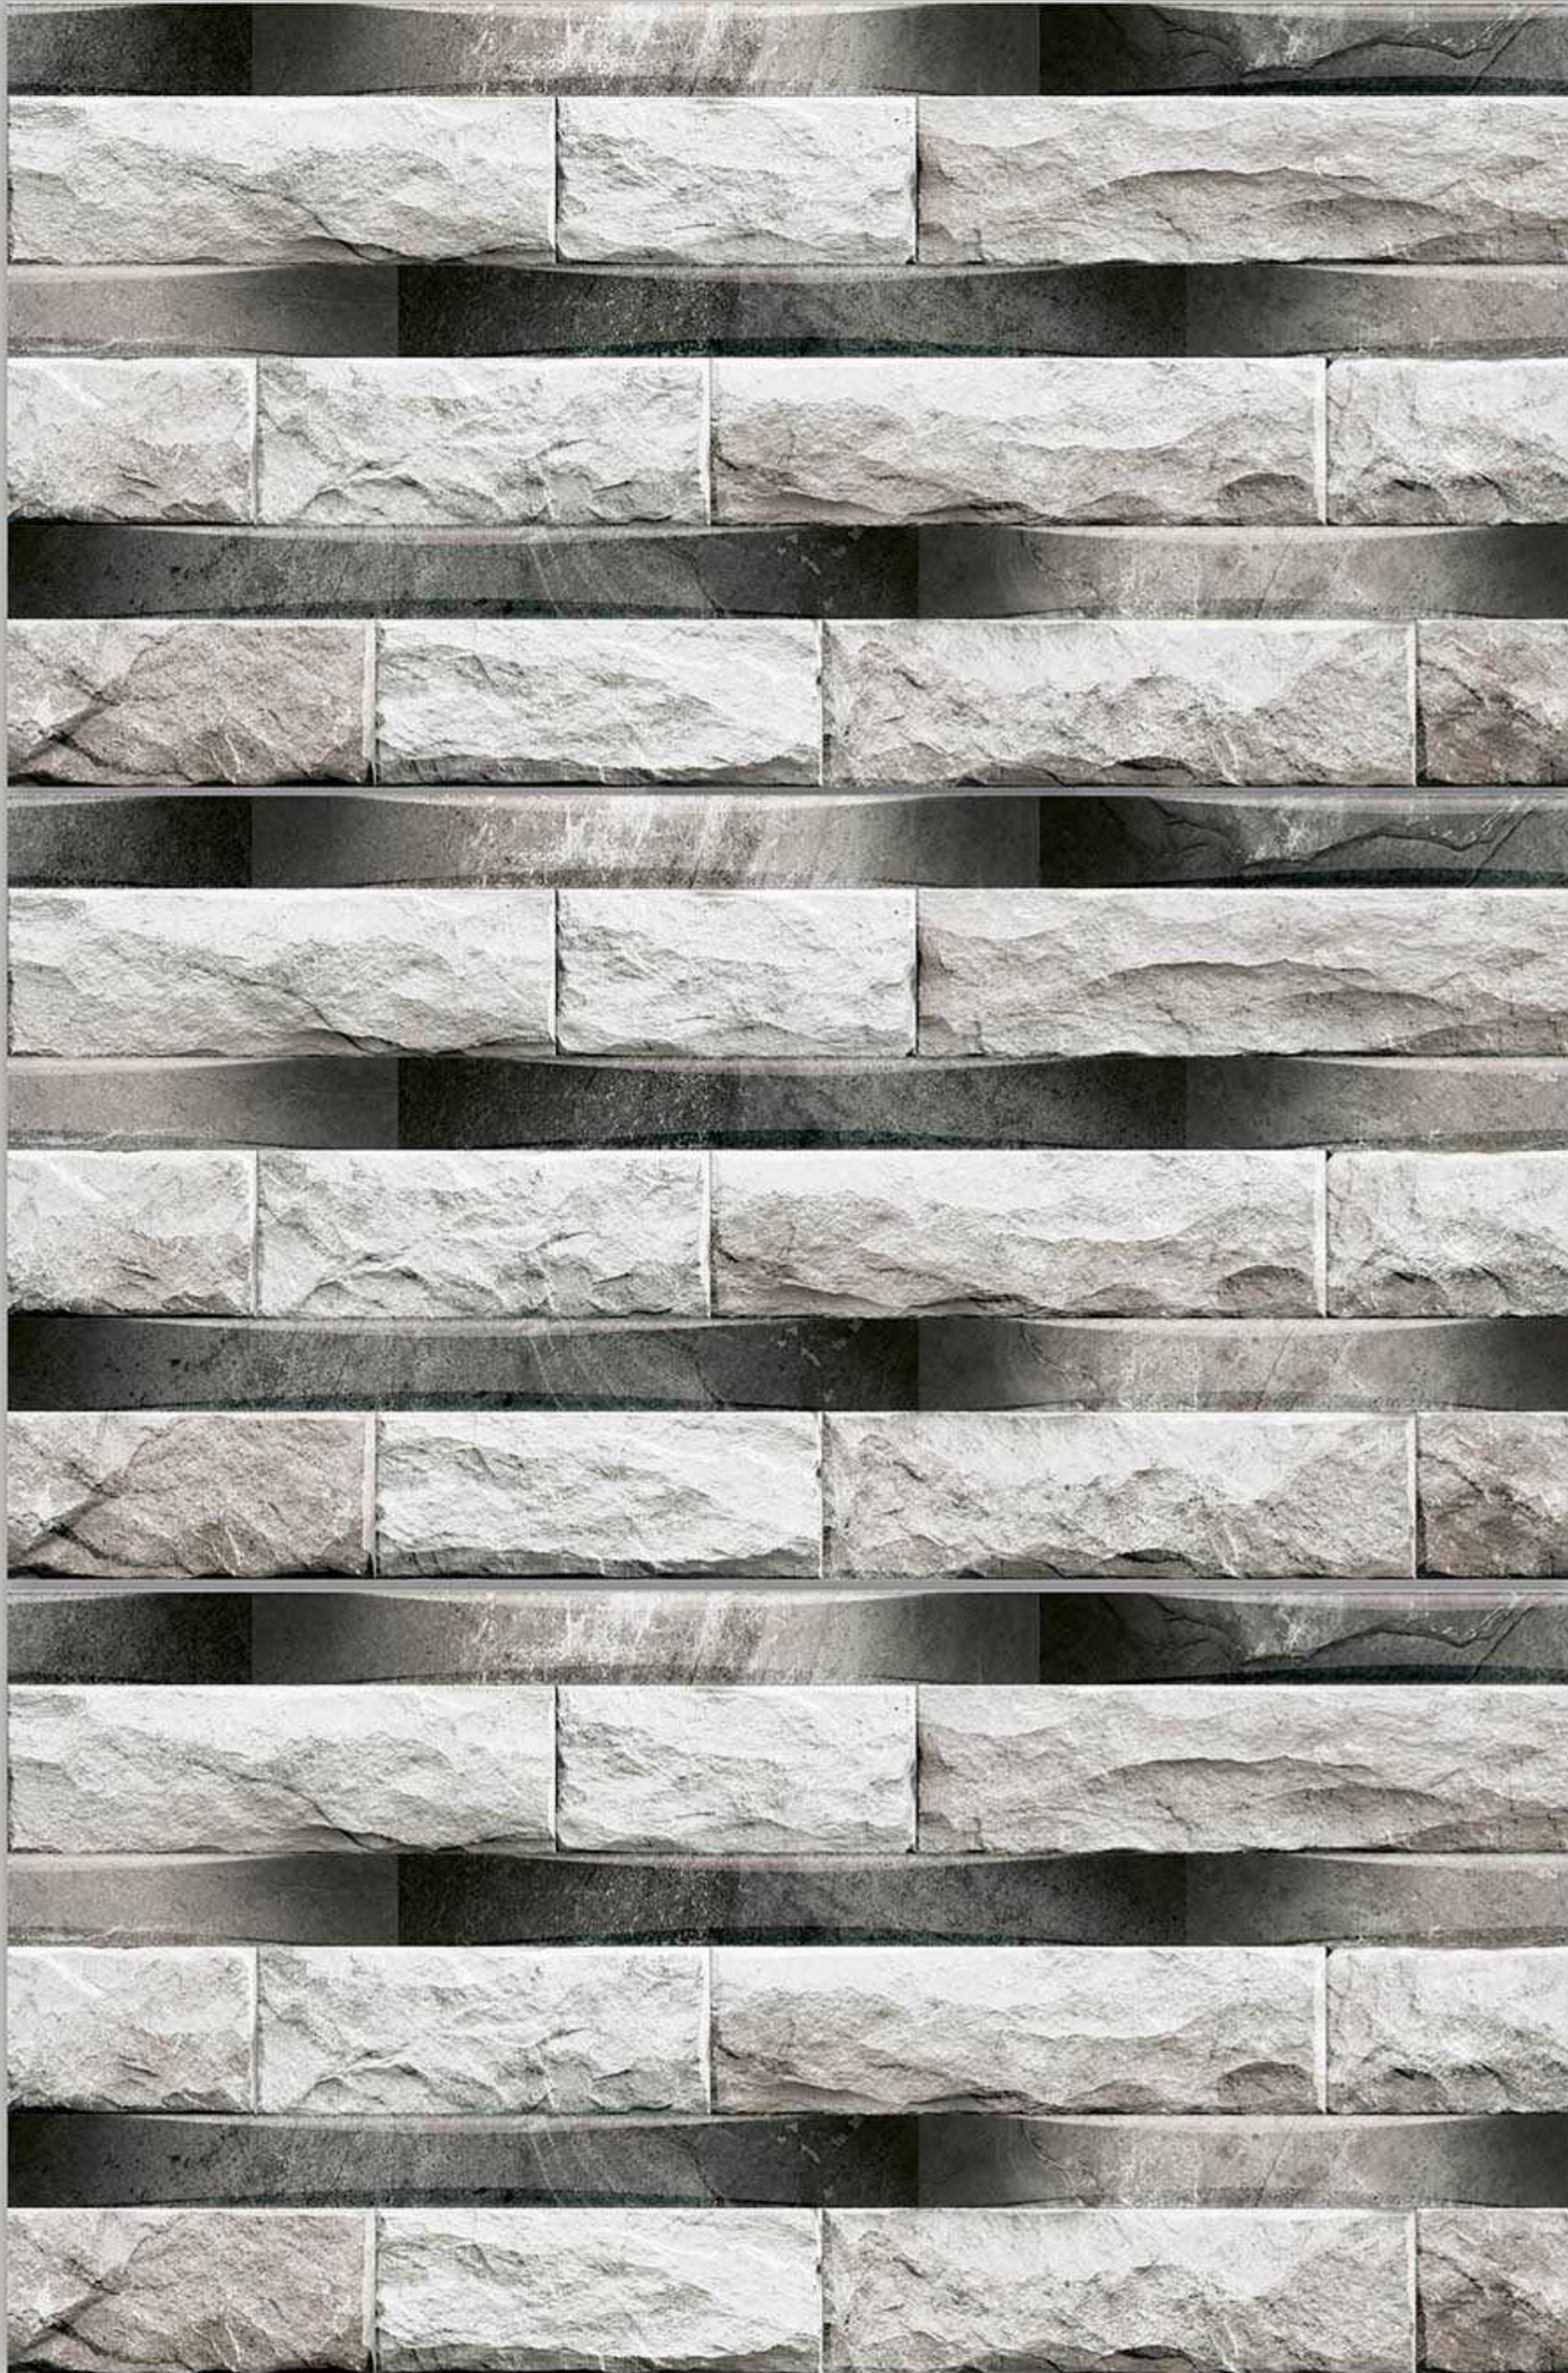

VERONICA

CERAMIC

300X600mm

GLOSSY-ELE_8539

MATT-ELE_8039

www.veronicaceramic.com

MultiColor
technology

HD
printing