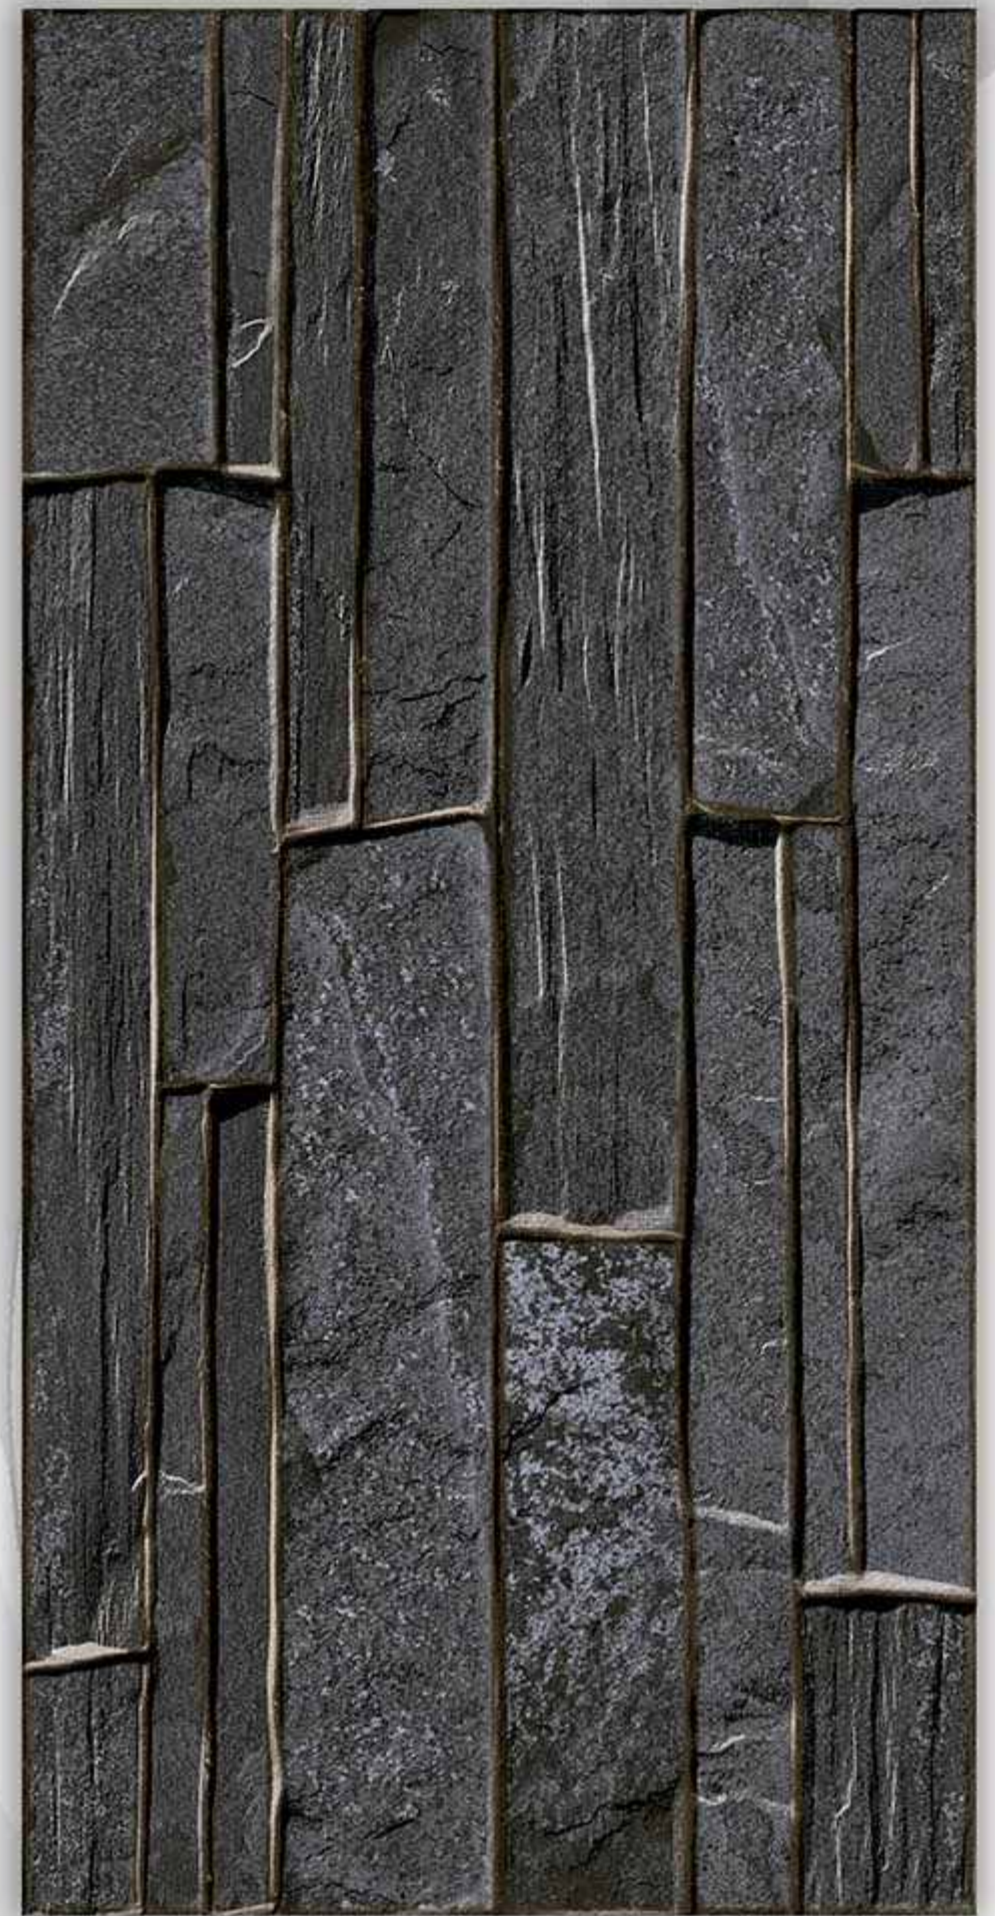

VERONICA

CERAMIC

300X600mm

GLOSSY-ELE_8519

MATT-ELE_8019