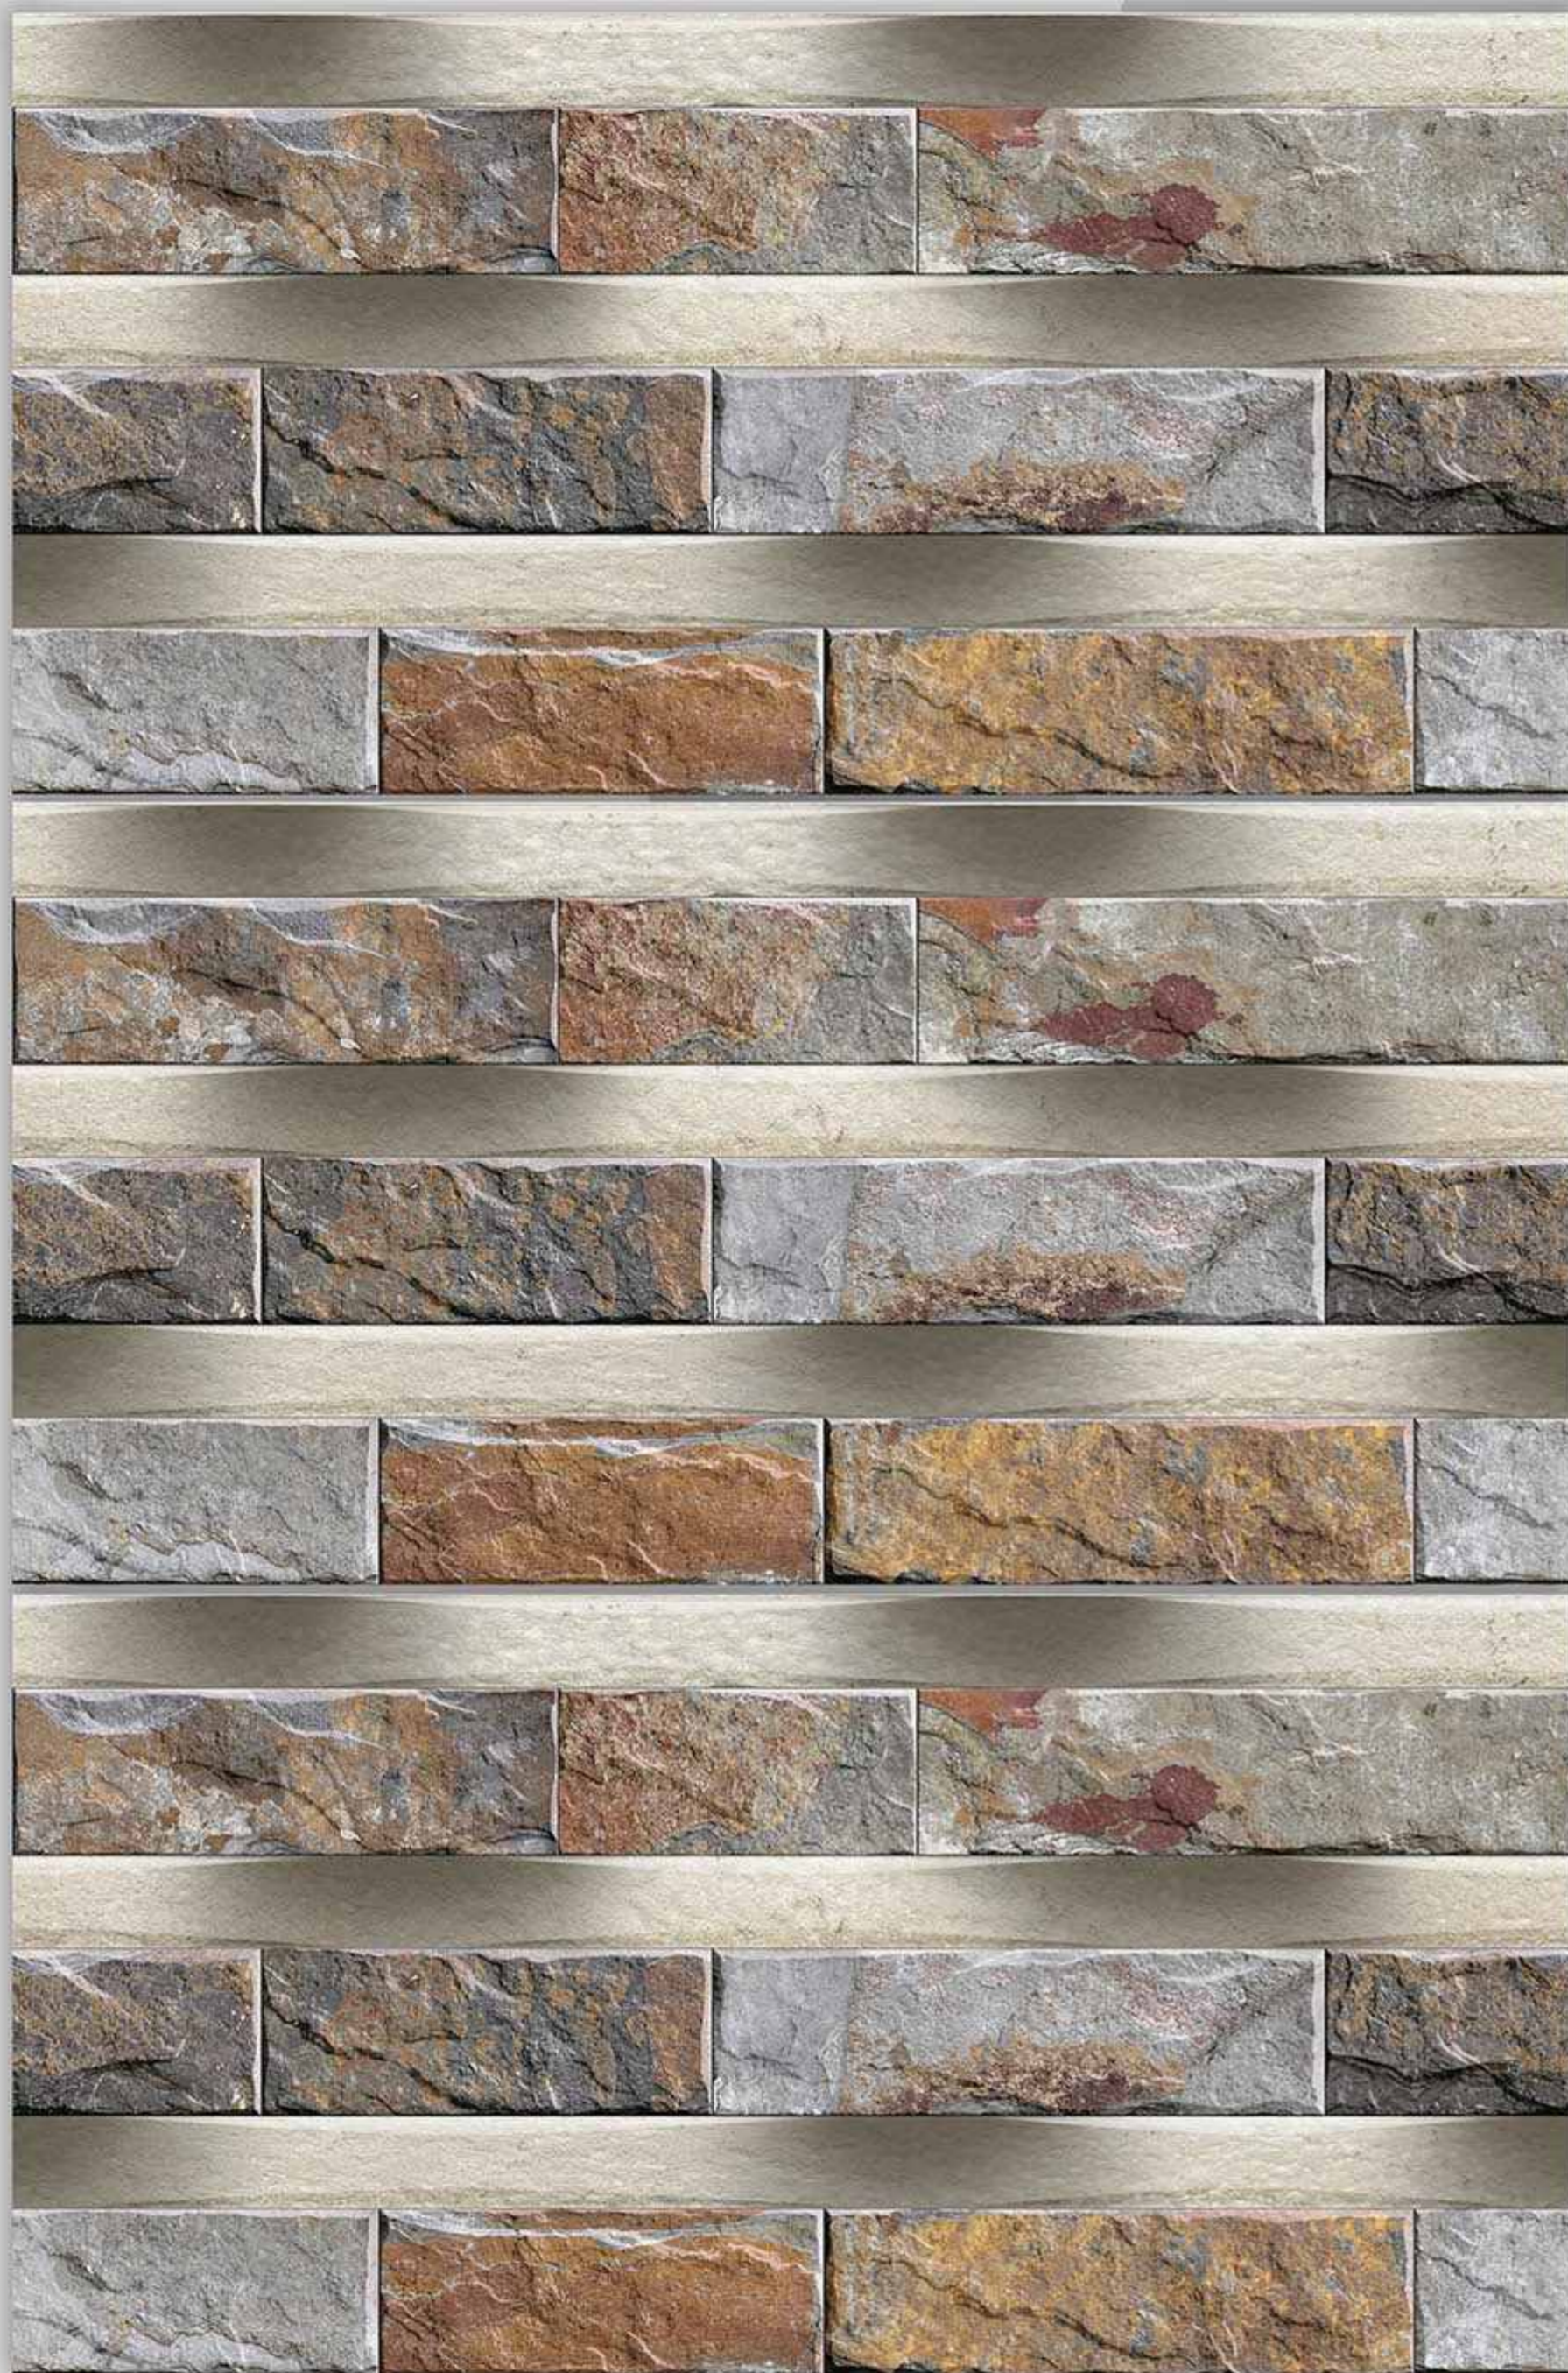

VERONICA

CERAMIC

300X600mm

GLOSSY-ELE_8536

MATT-ELE_8036