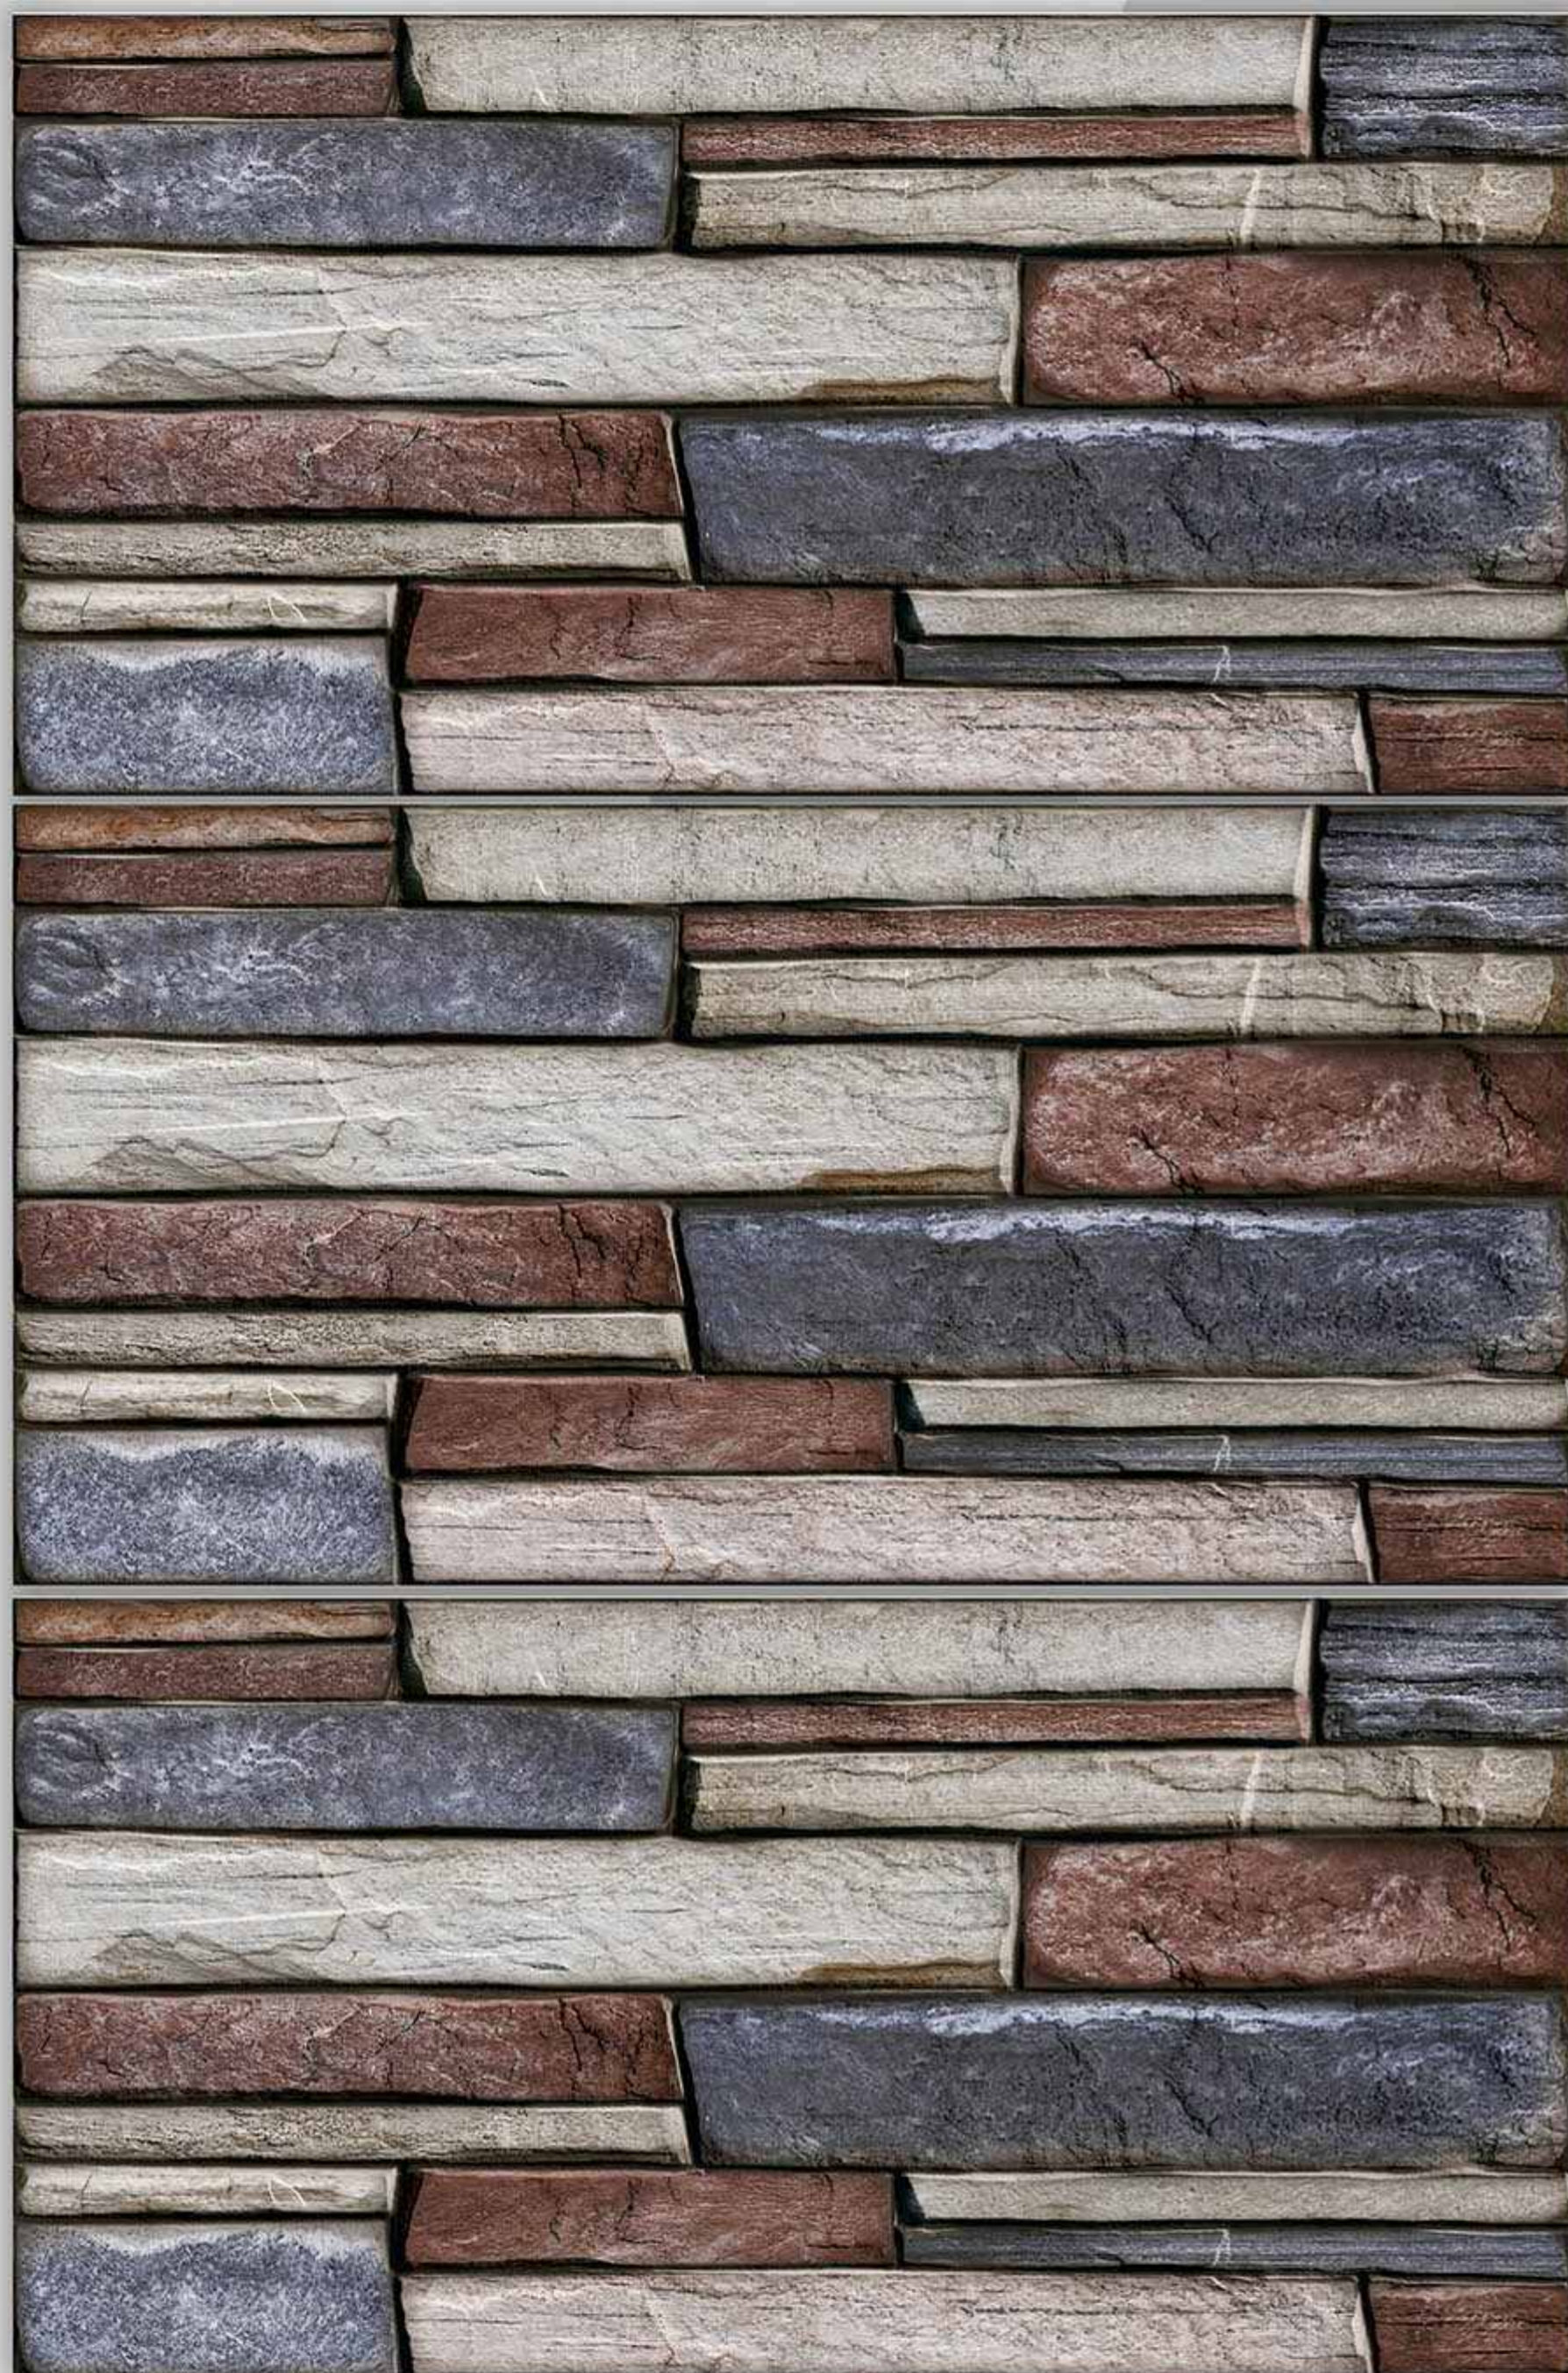

VERONICA

CERAMIC

300X600mm

GLOSSY-ELE_8505

MATT-ELE_8005