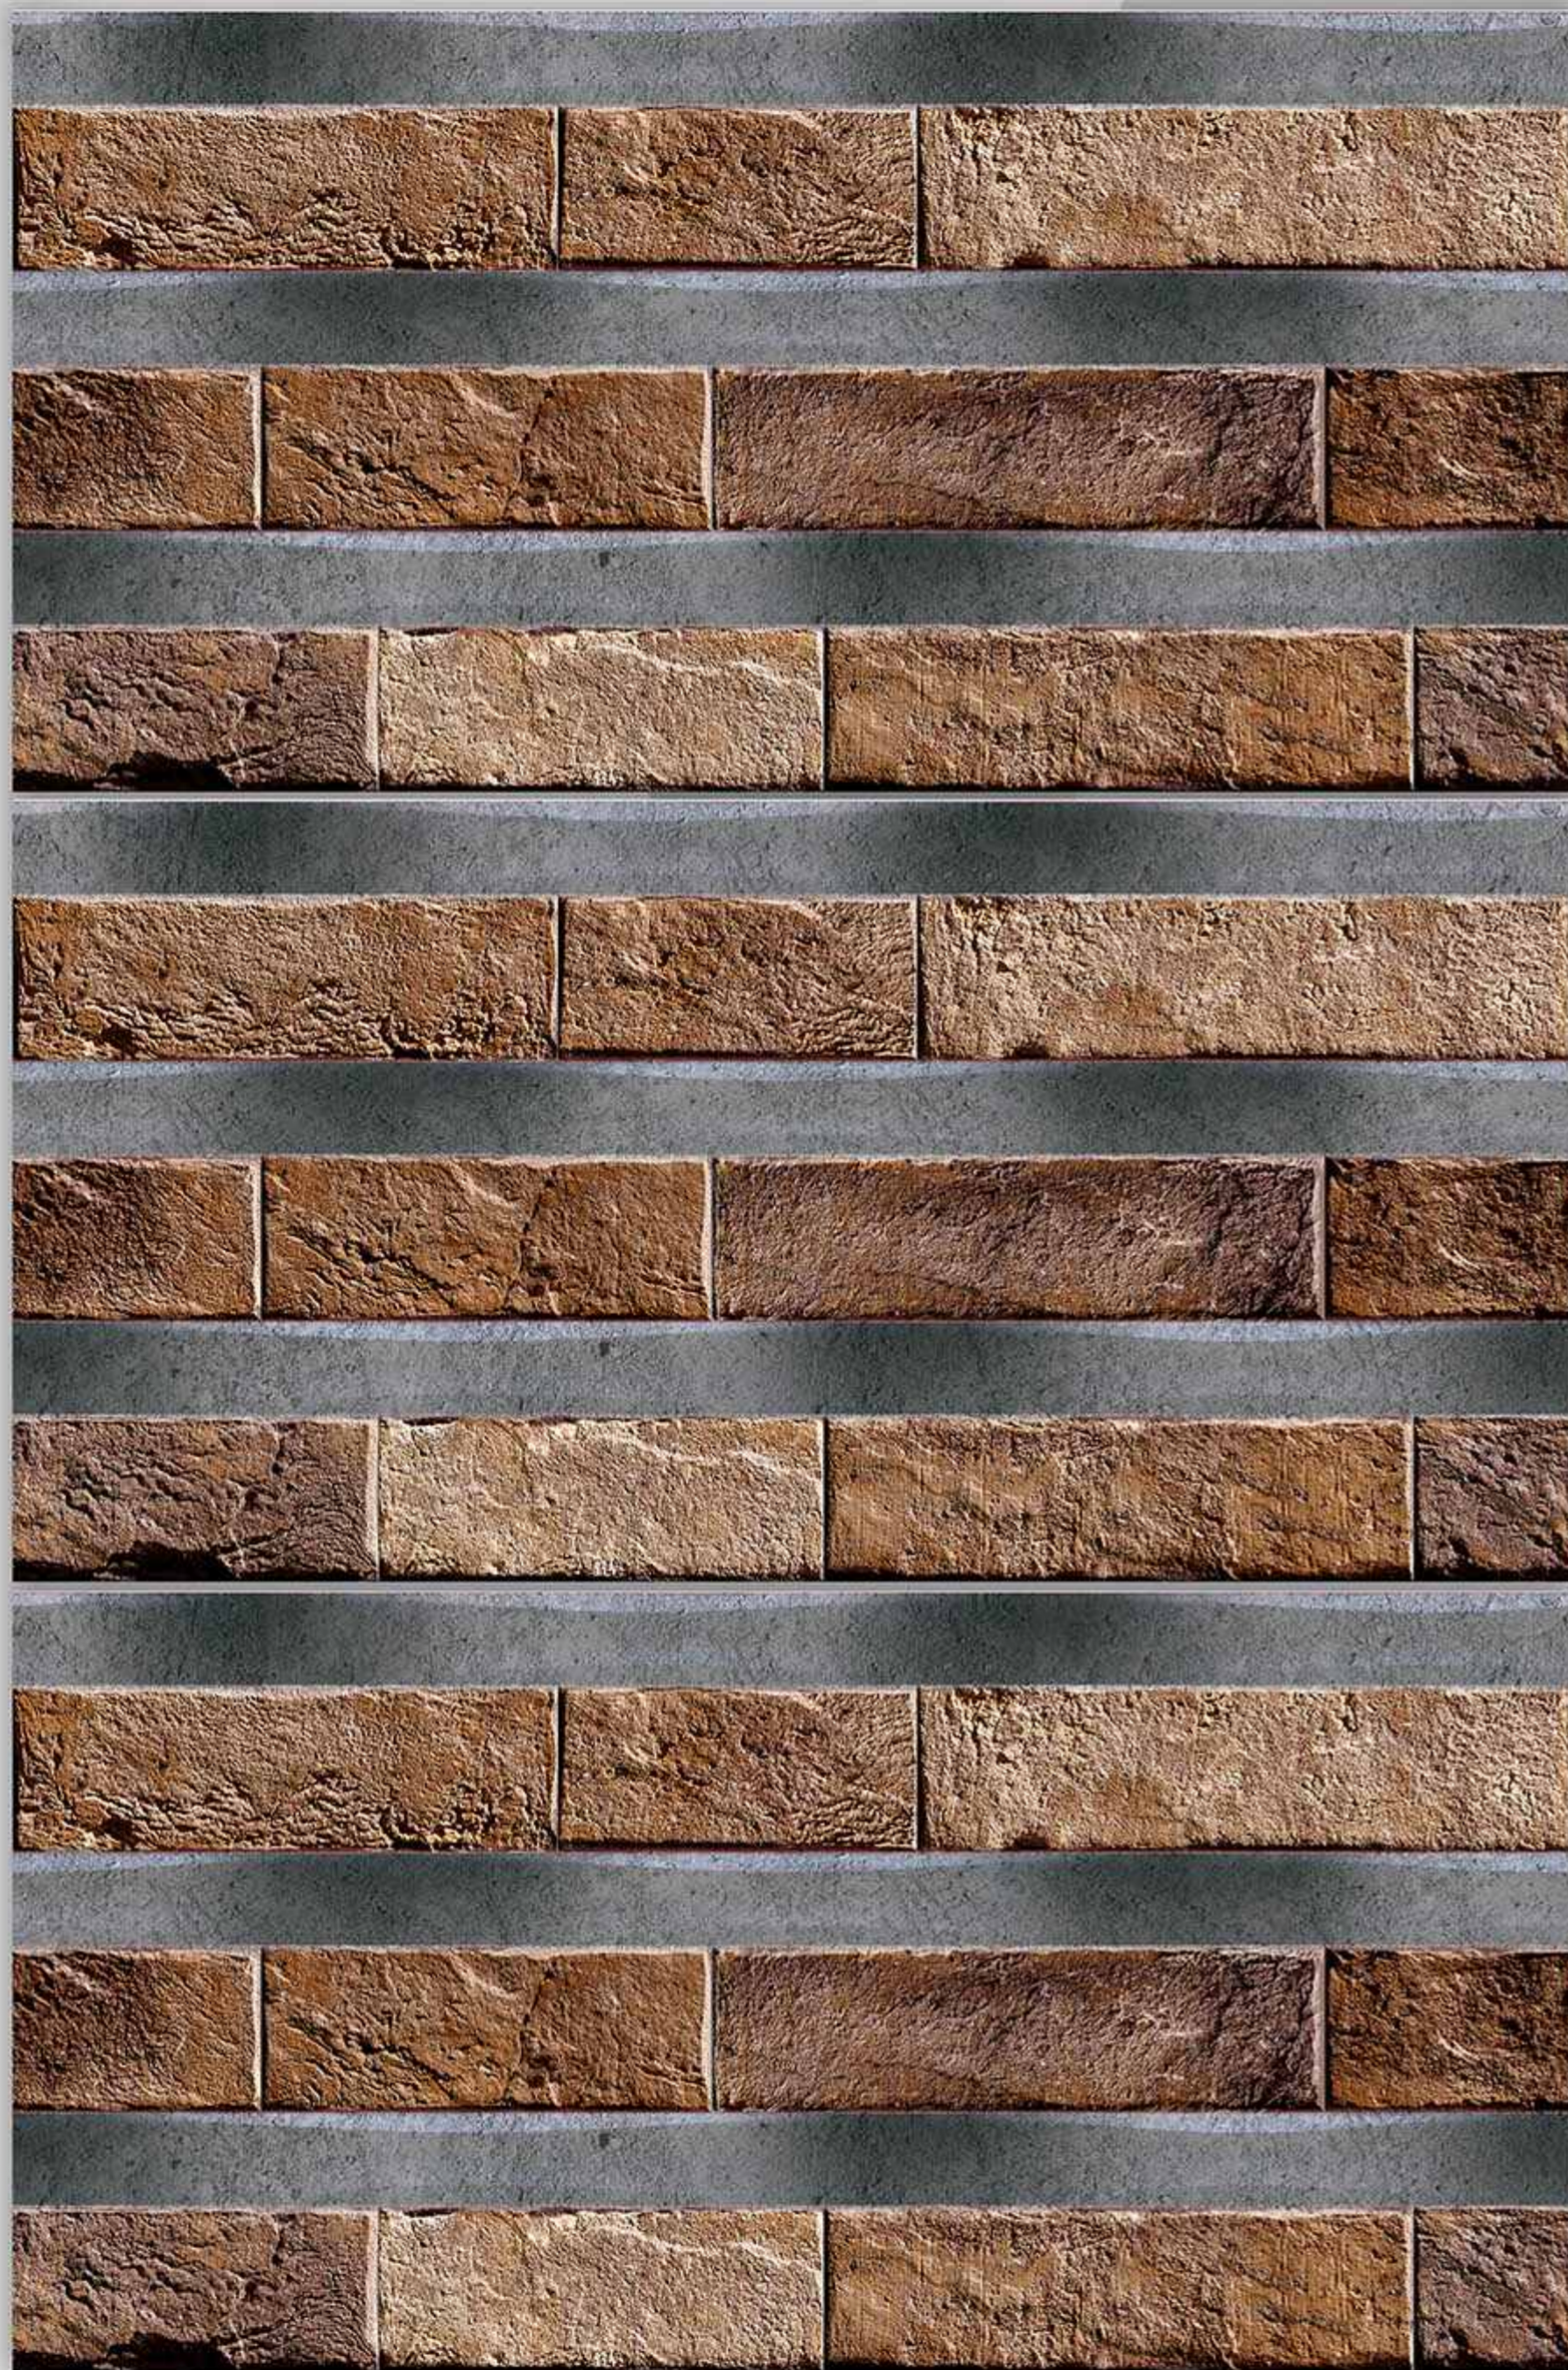

VERONICA

CERAMIC

300X600mm

GLOSSY-ELE_8537

MATT-ELE_8037