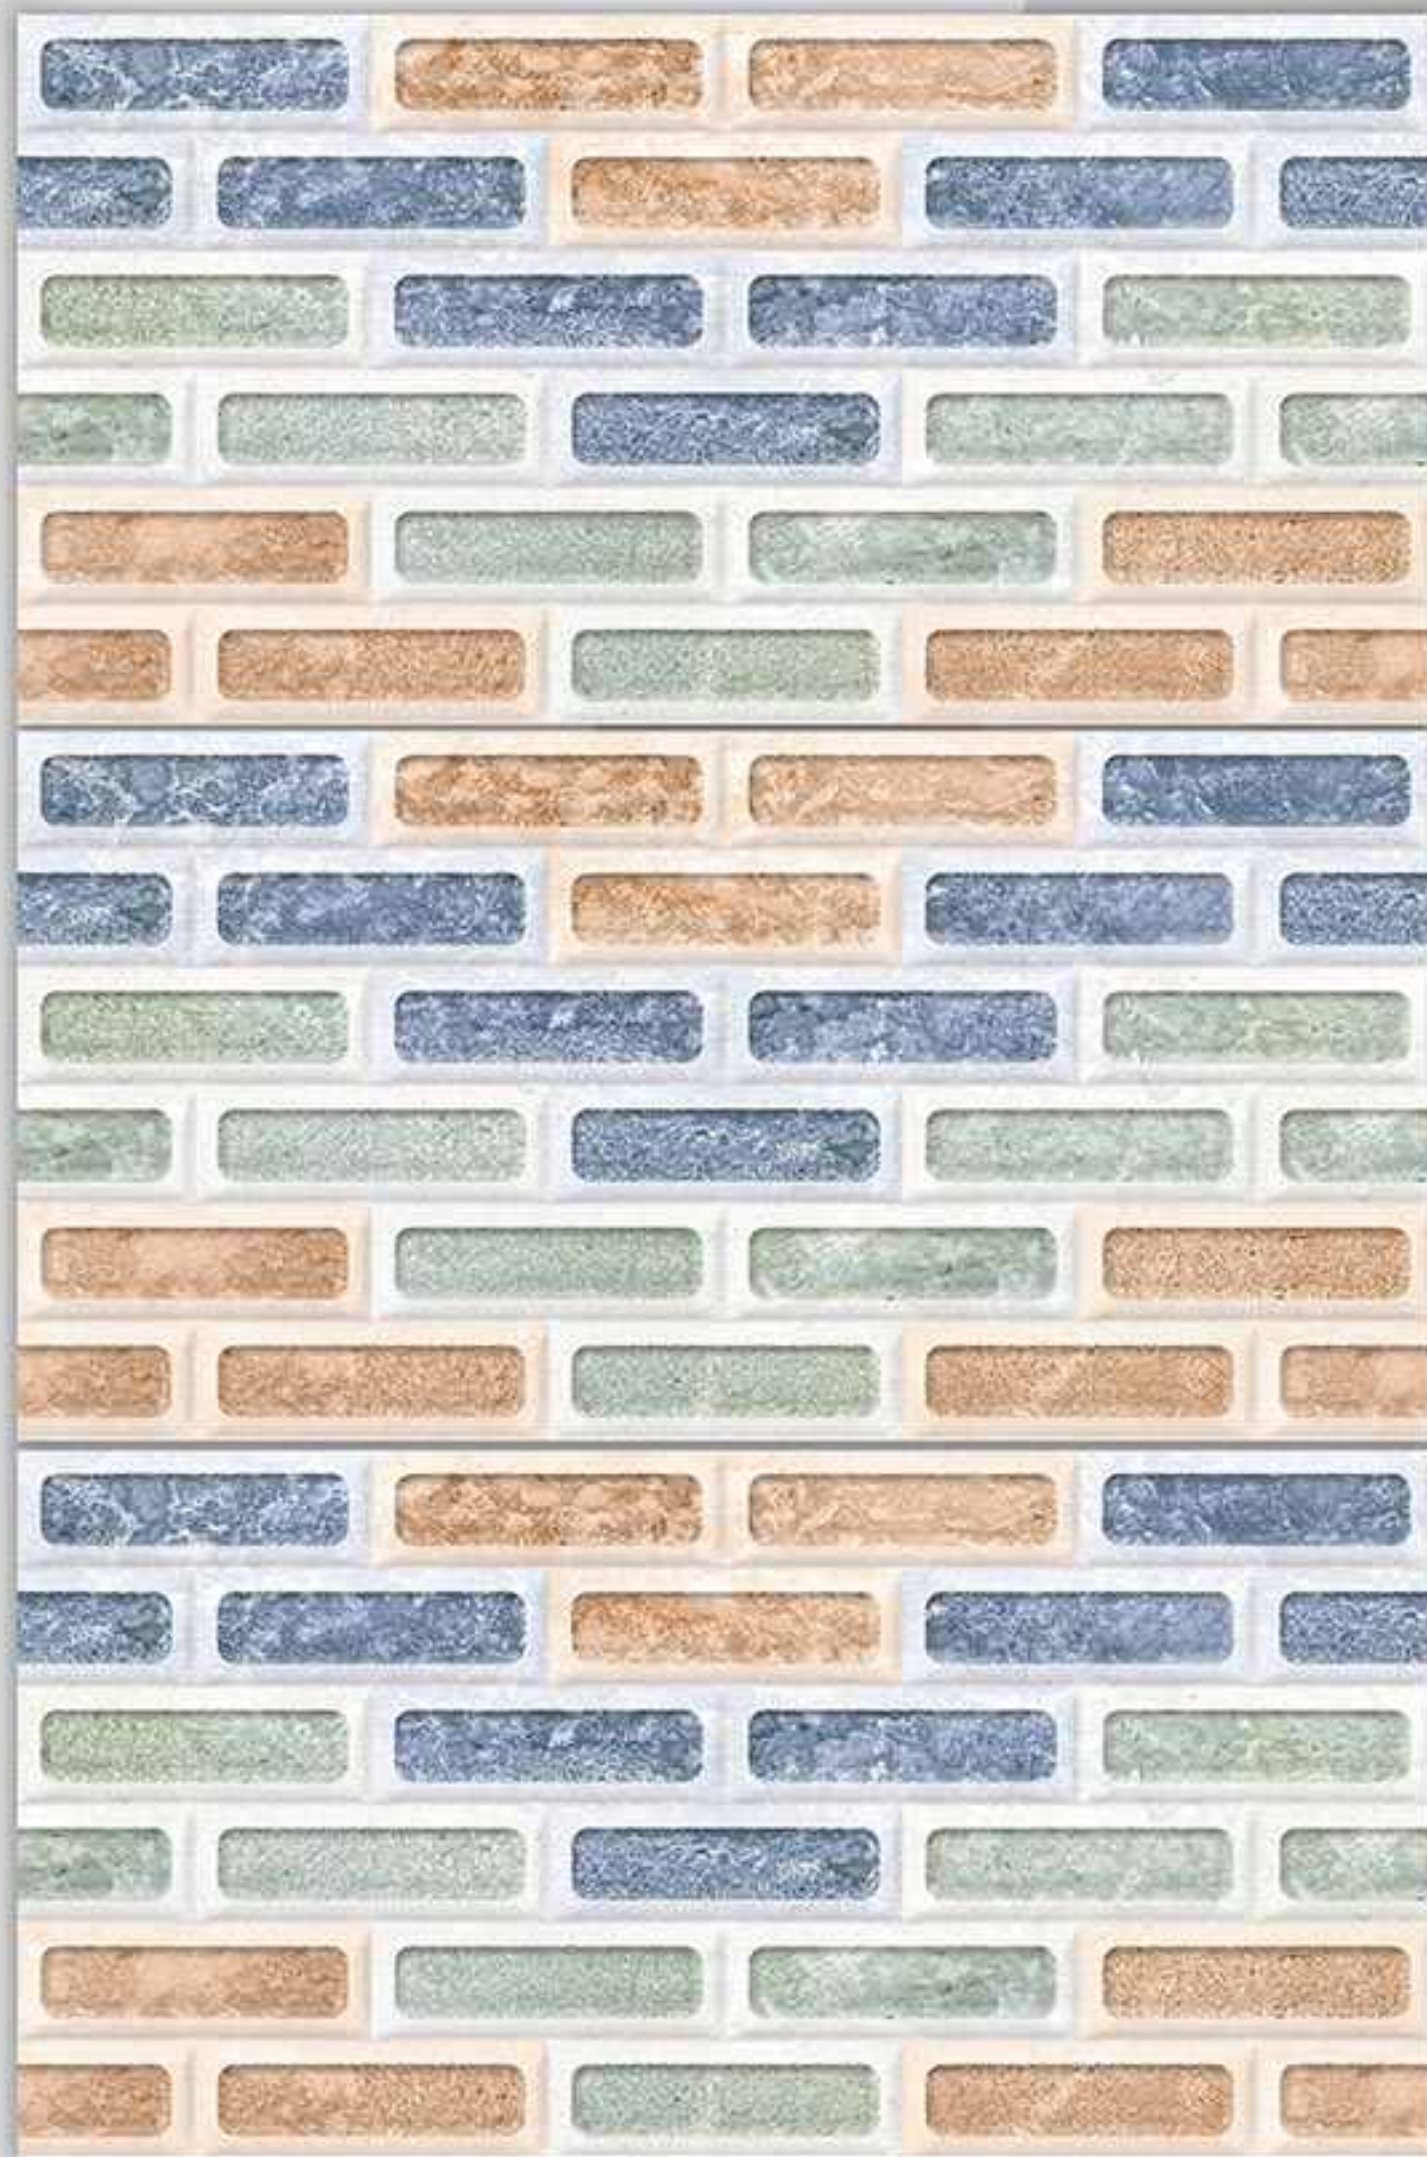

300X600mm

GLOSSY-ELE_8564

MATT-ELE_8064

VERONICA

CERAMIC

300X600mm

GLOSSY-ELE_8565

MATT-ELE_8065