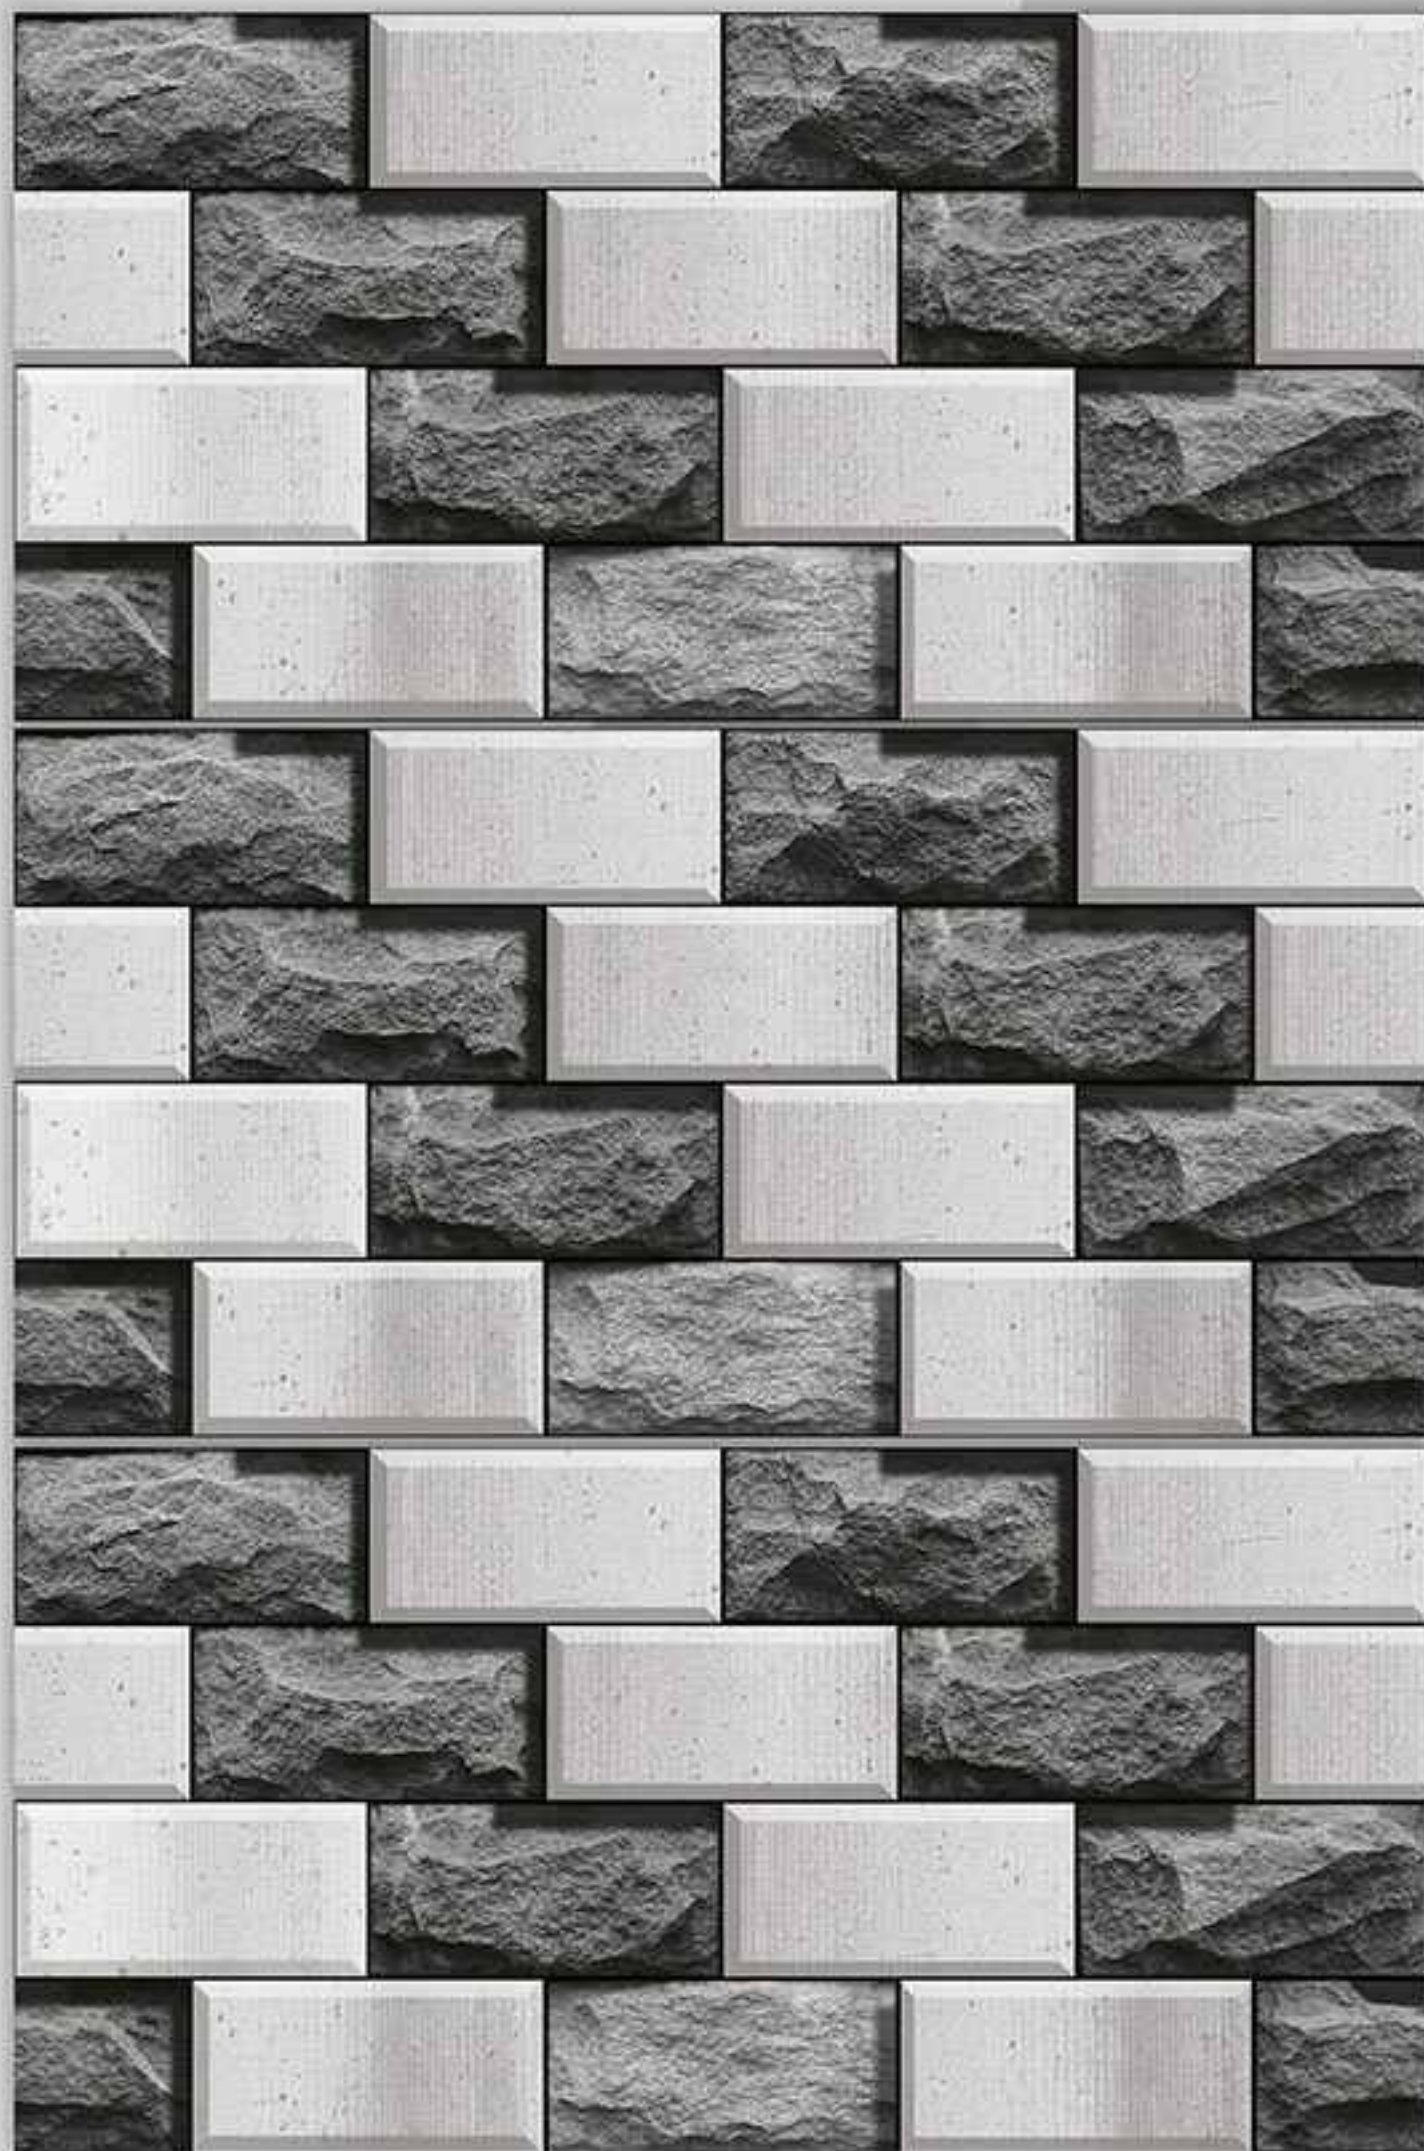

VERONICA

CERAMIC

300X600mm

GLOSSY-ELE_8552

MATT-ELE_8052