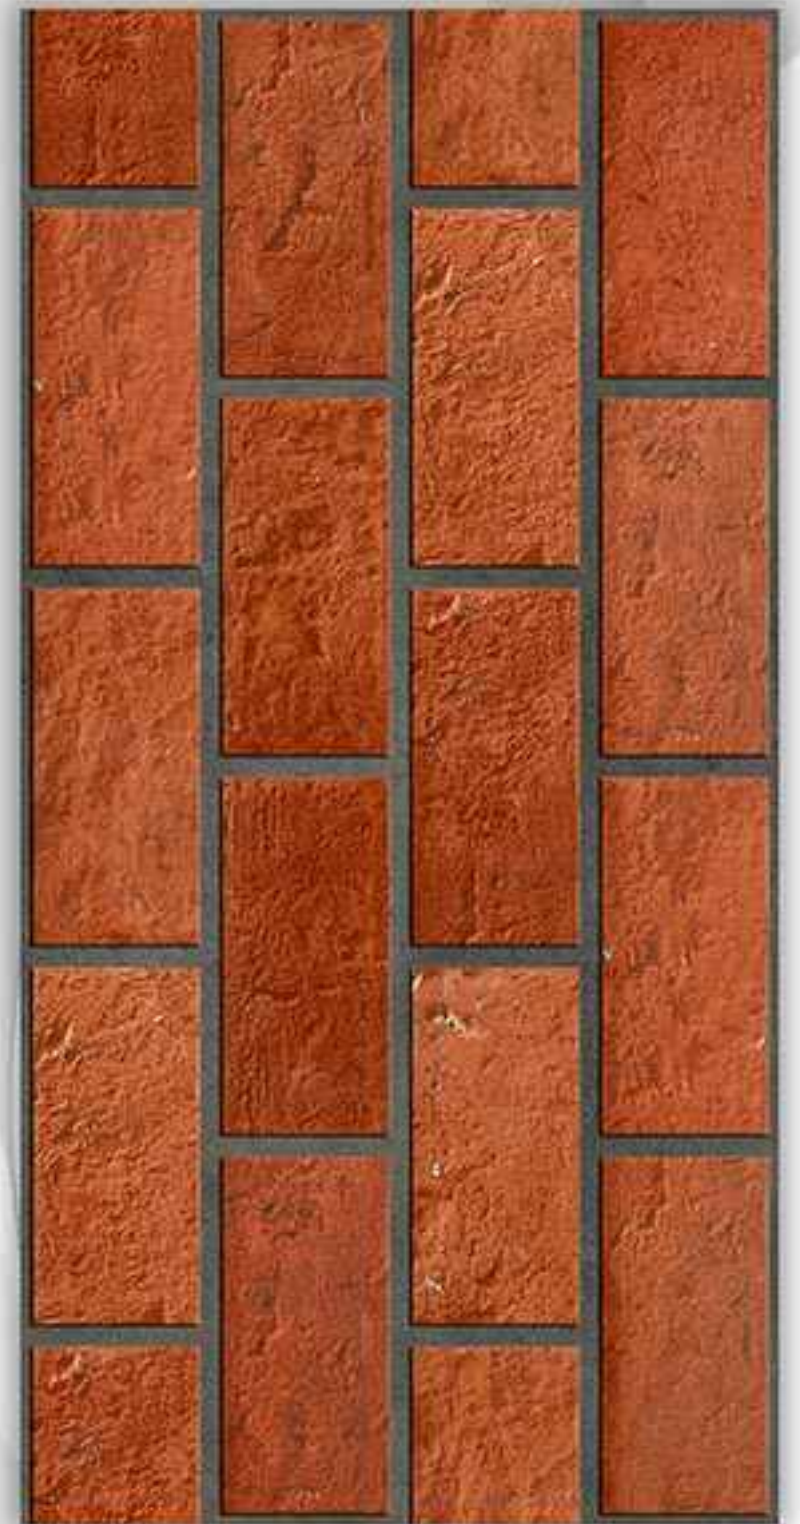

VERONICA

CERAMIC

300X600mm

GLOSSY-ELE_8550

MATT-ELE_8050

VERONICA

CERAMIC

300X600mm

GLOSSY-ELE_8551

MATT-ELE_8051

VERONICA

CERAMIC

300X600mm

GLOSSY-ELE_8552

MATT-ELE_8052

VERONICA