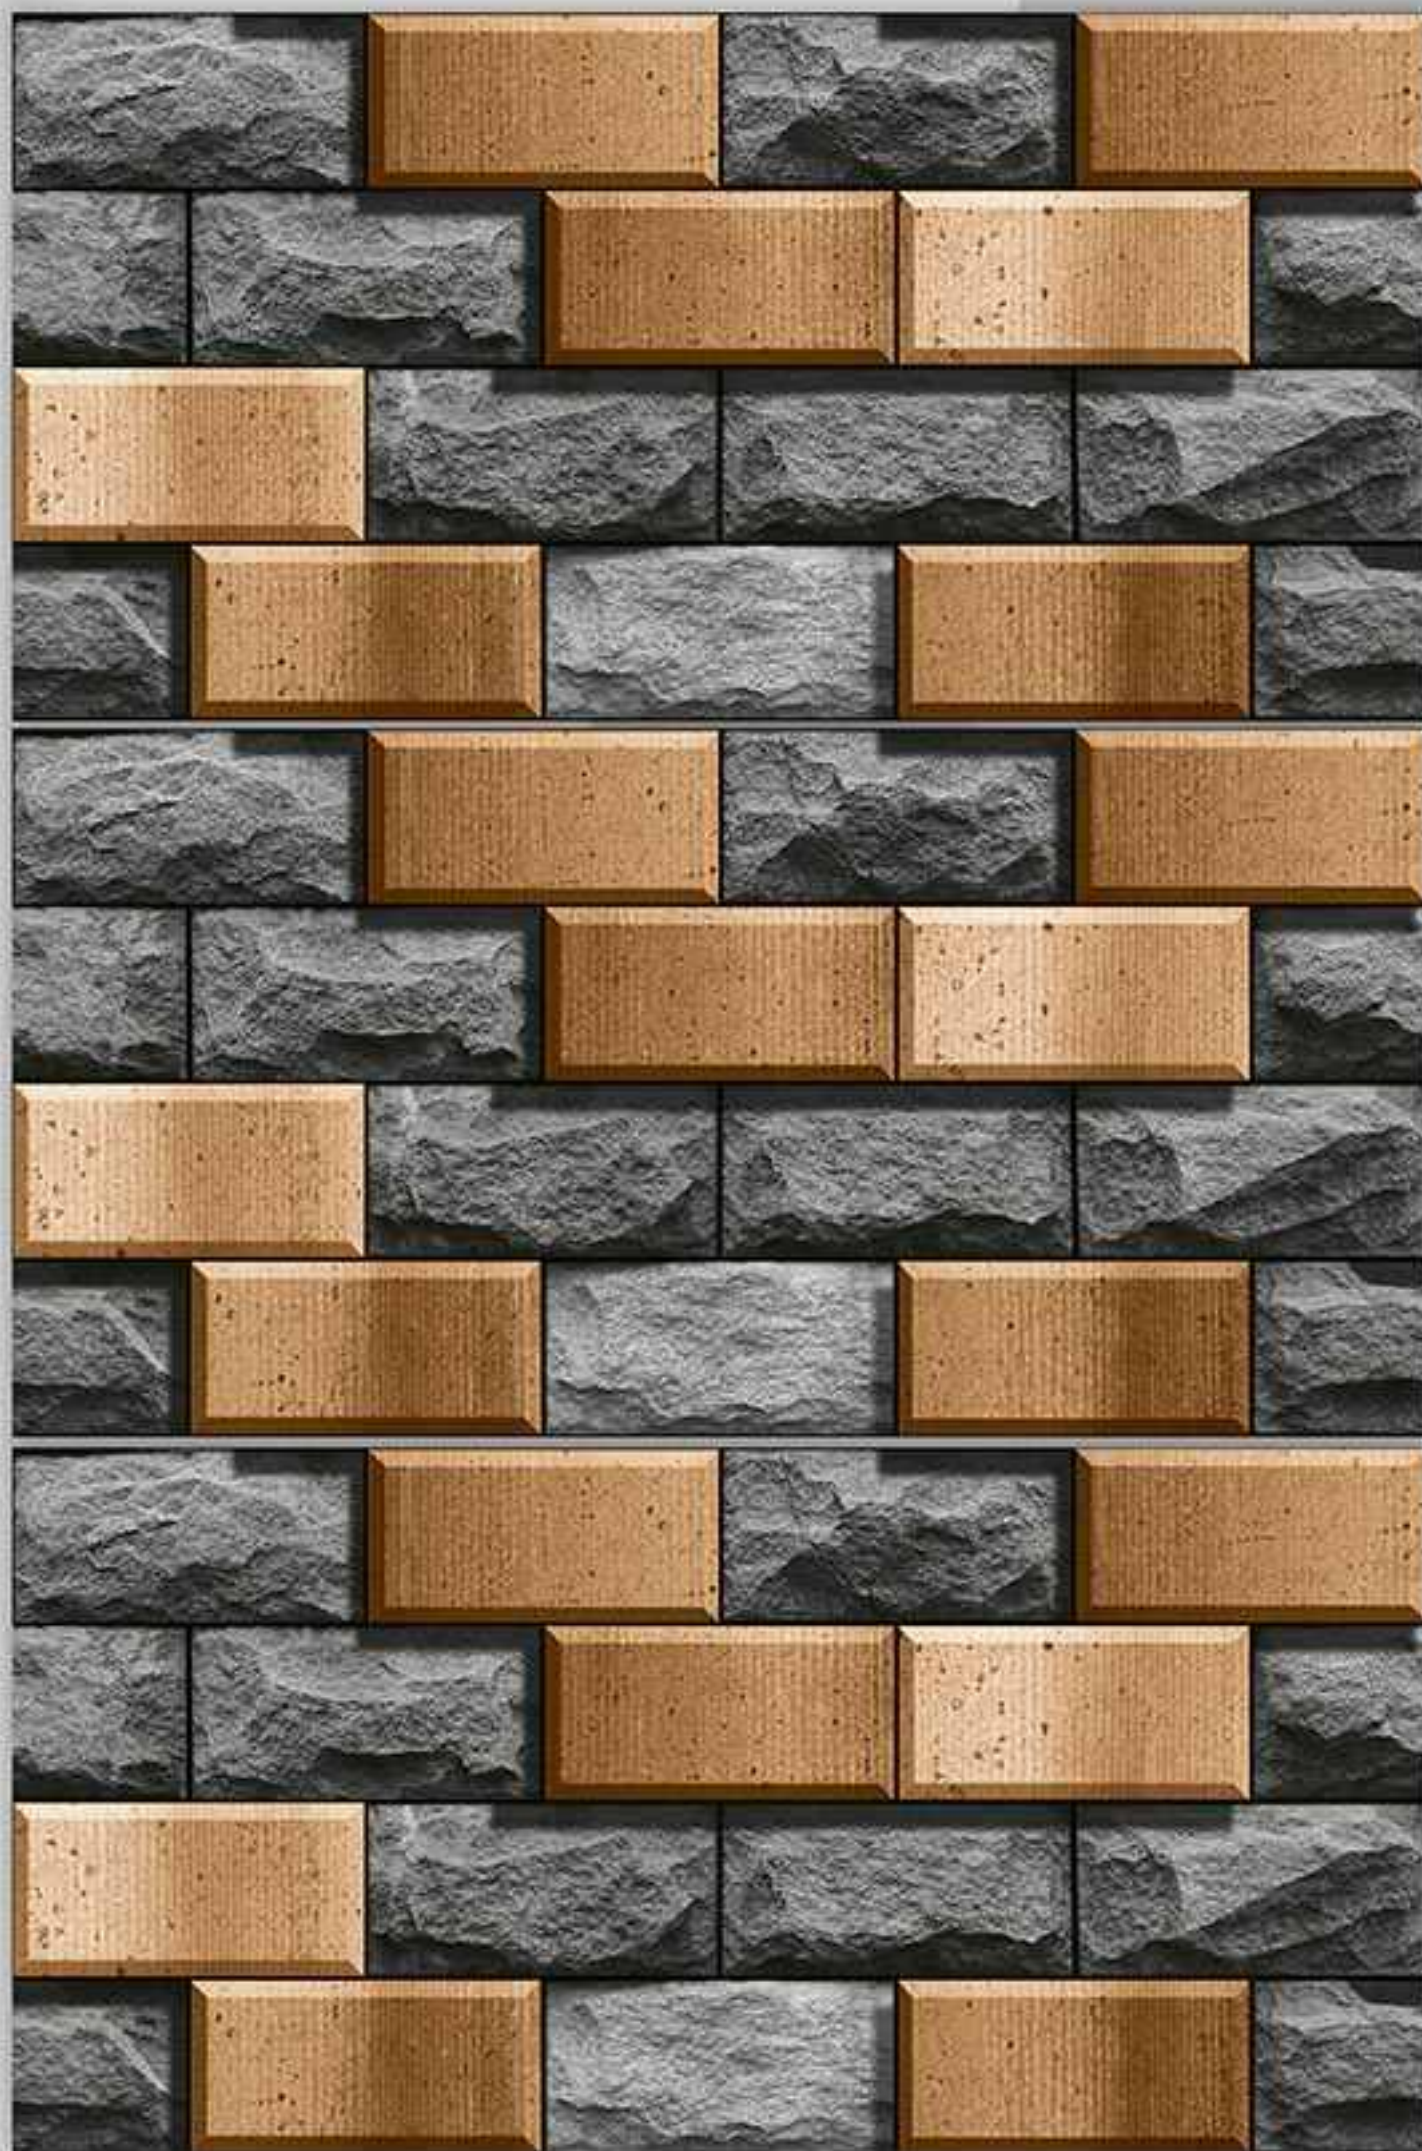

MATT-ELE_8062

VERONICA

CERAMIC

300X600mm

GLOSSY-ELE_8563

MATT-ELE_8063

VERONICA

CERAMIC