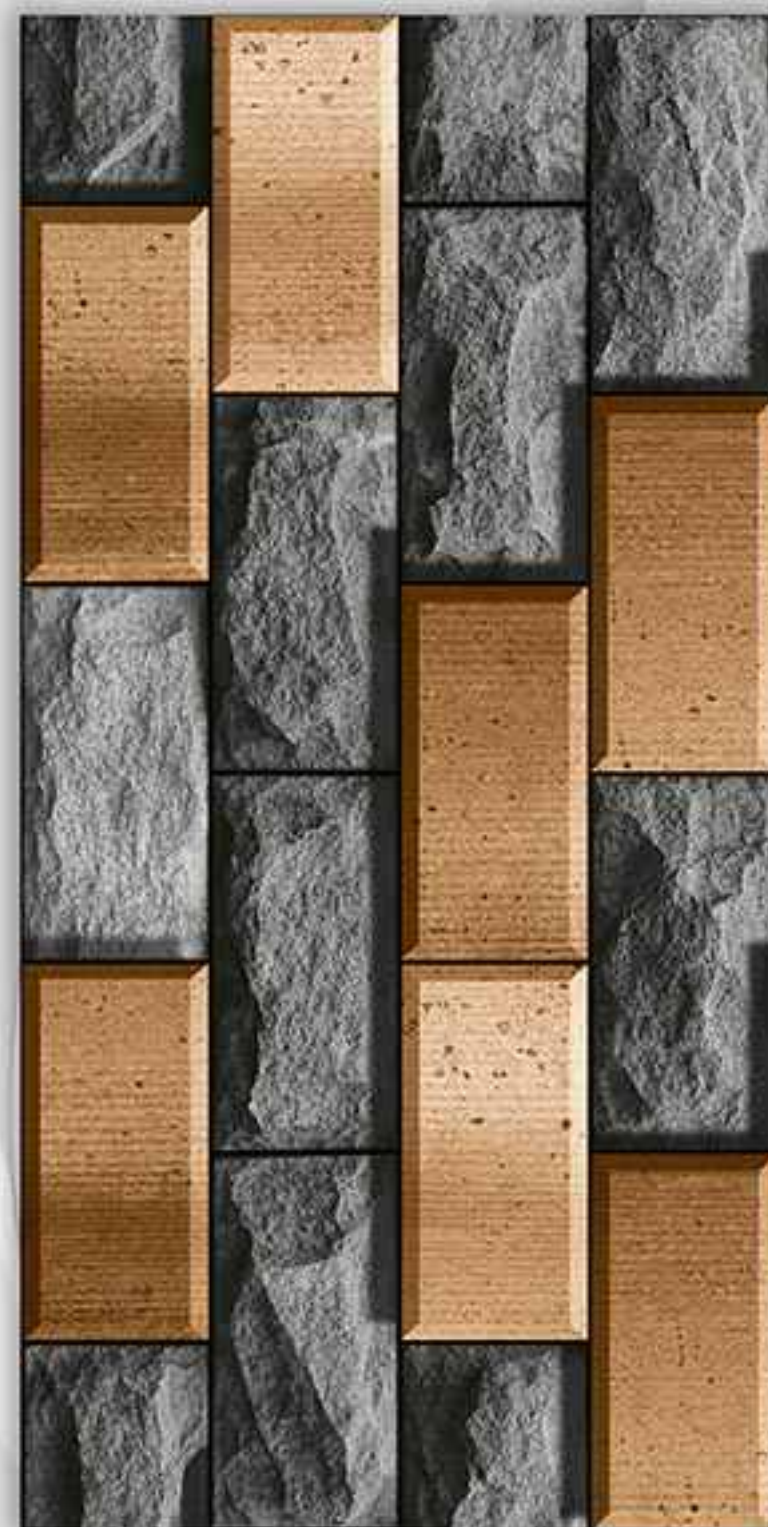

MATT-ELE_8062

VERONICA

CERAMIC

300X600mm

GLOSSY-ELE_8563

MATT-ELE_8063

VERONICA

CERAMIC