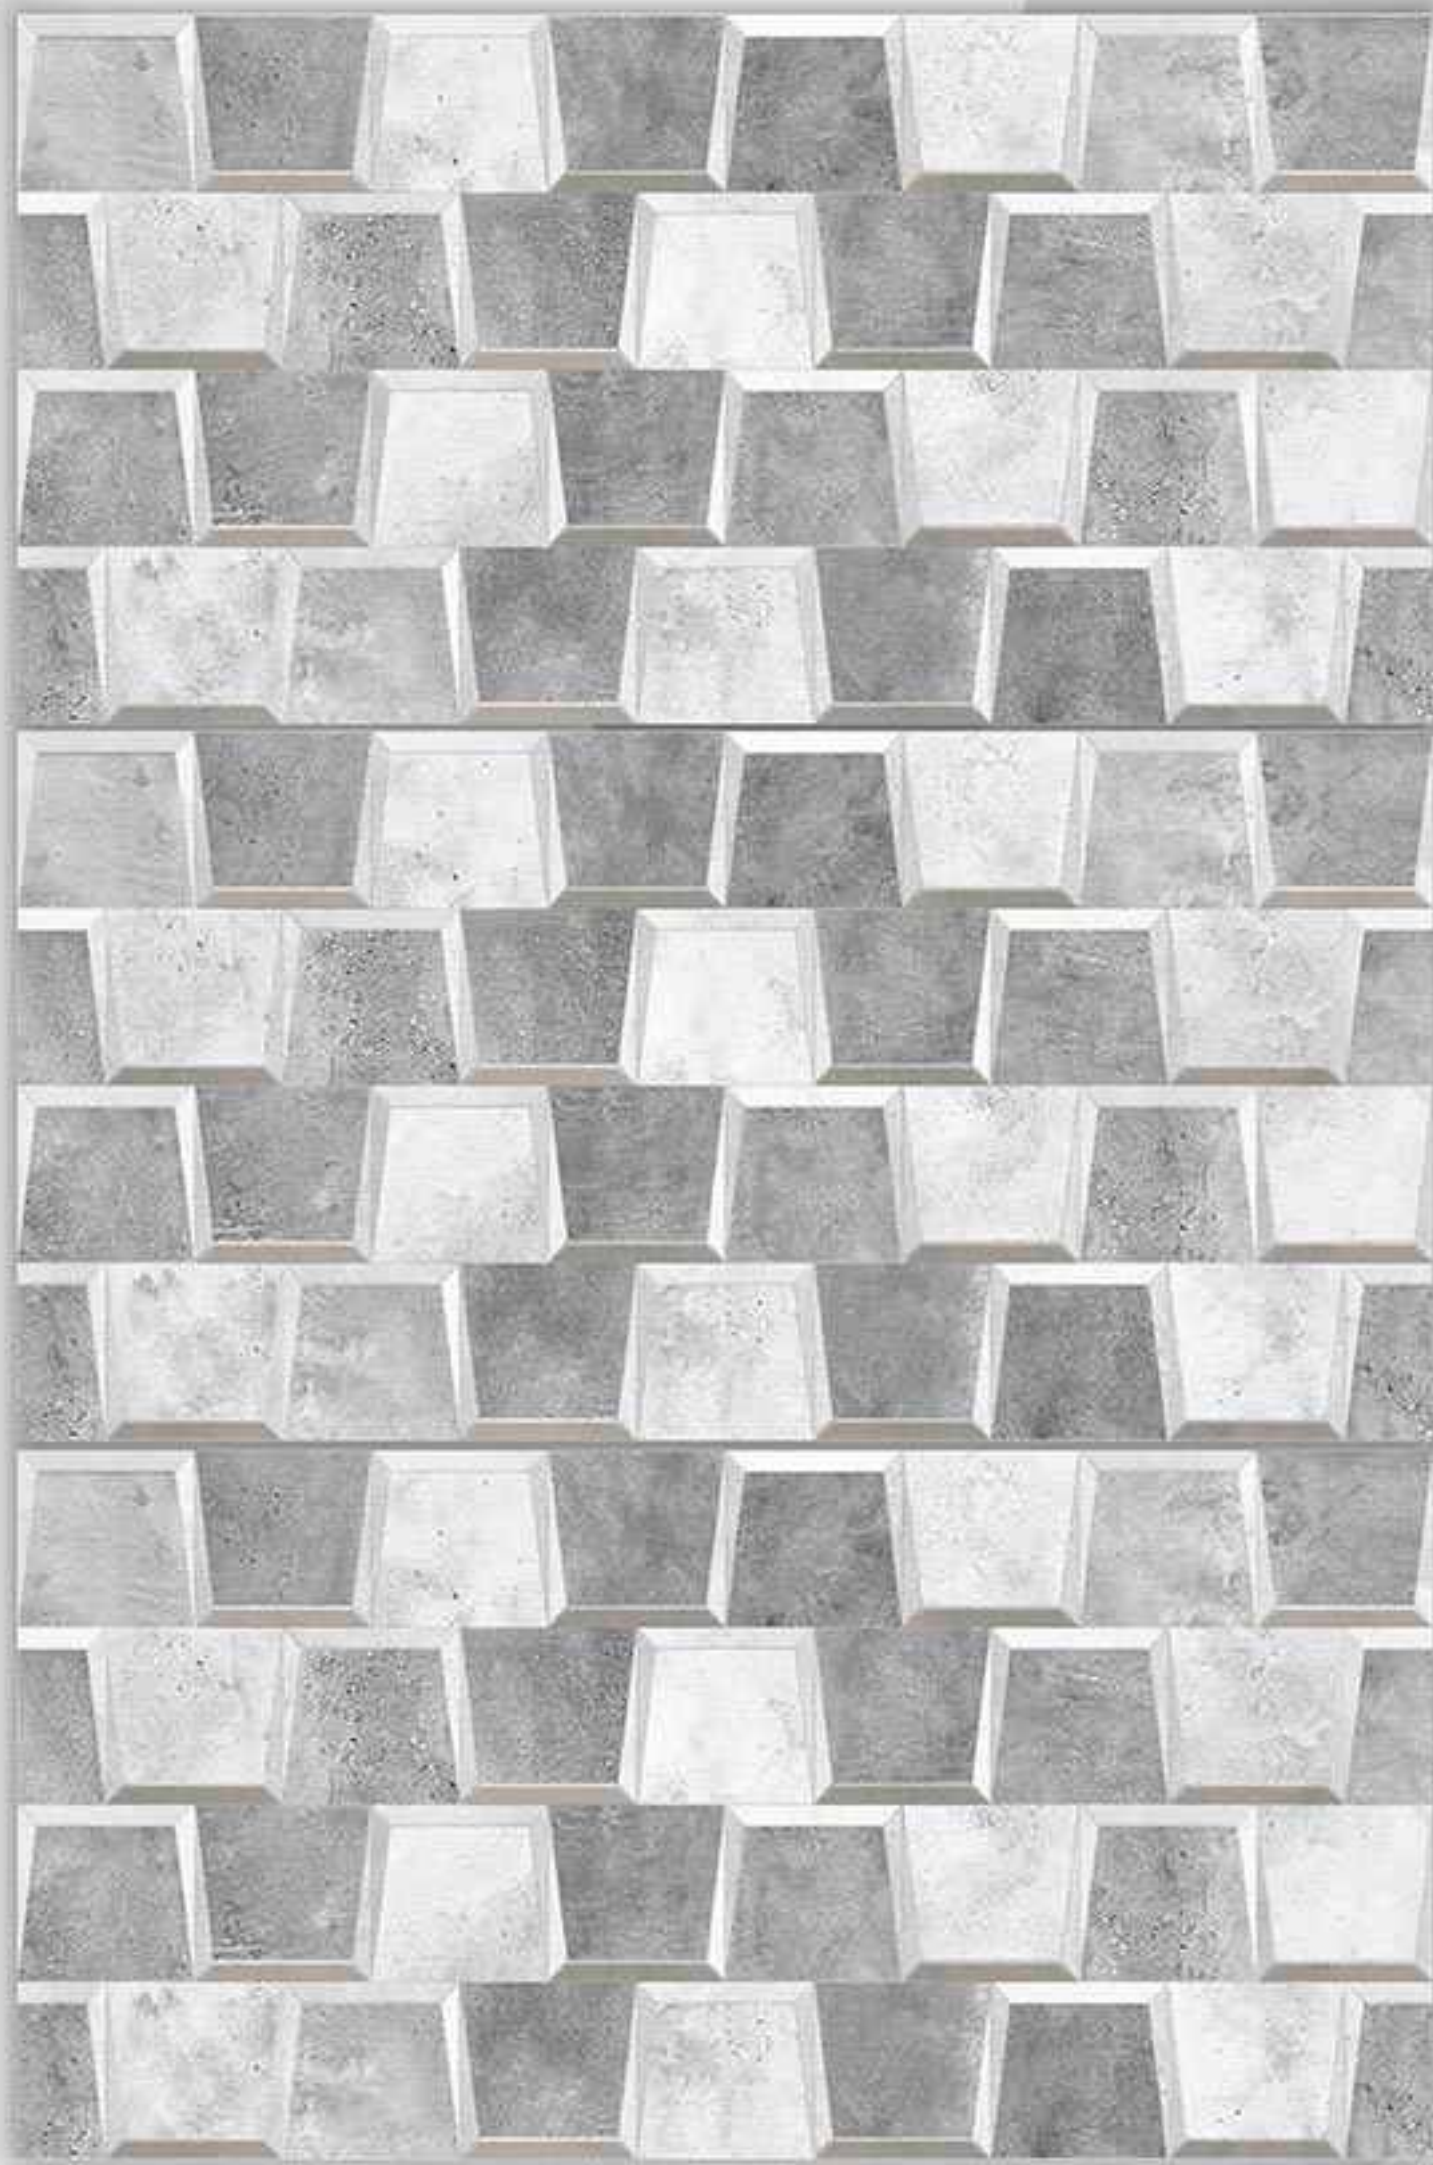

GLOSSY-ELE_8567

MATT-ELE_8067

VERONICA

CERAMIC

300X600mm

GLOSSY-ELE_8568

MATT-ELE_8068

VERONICA