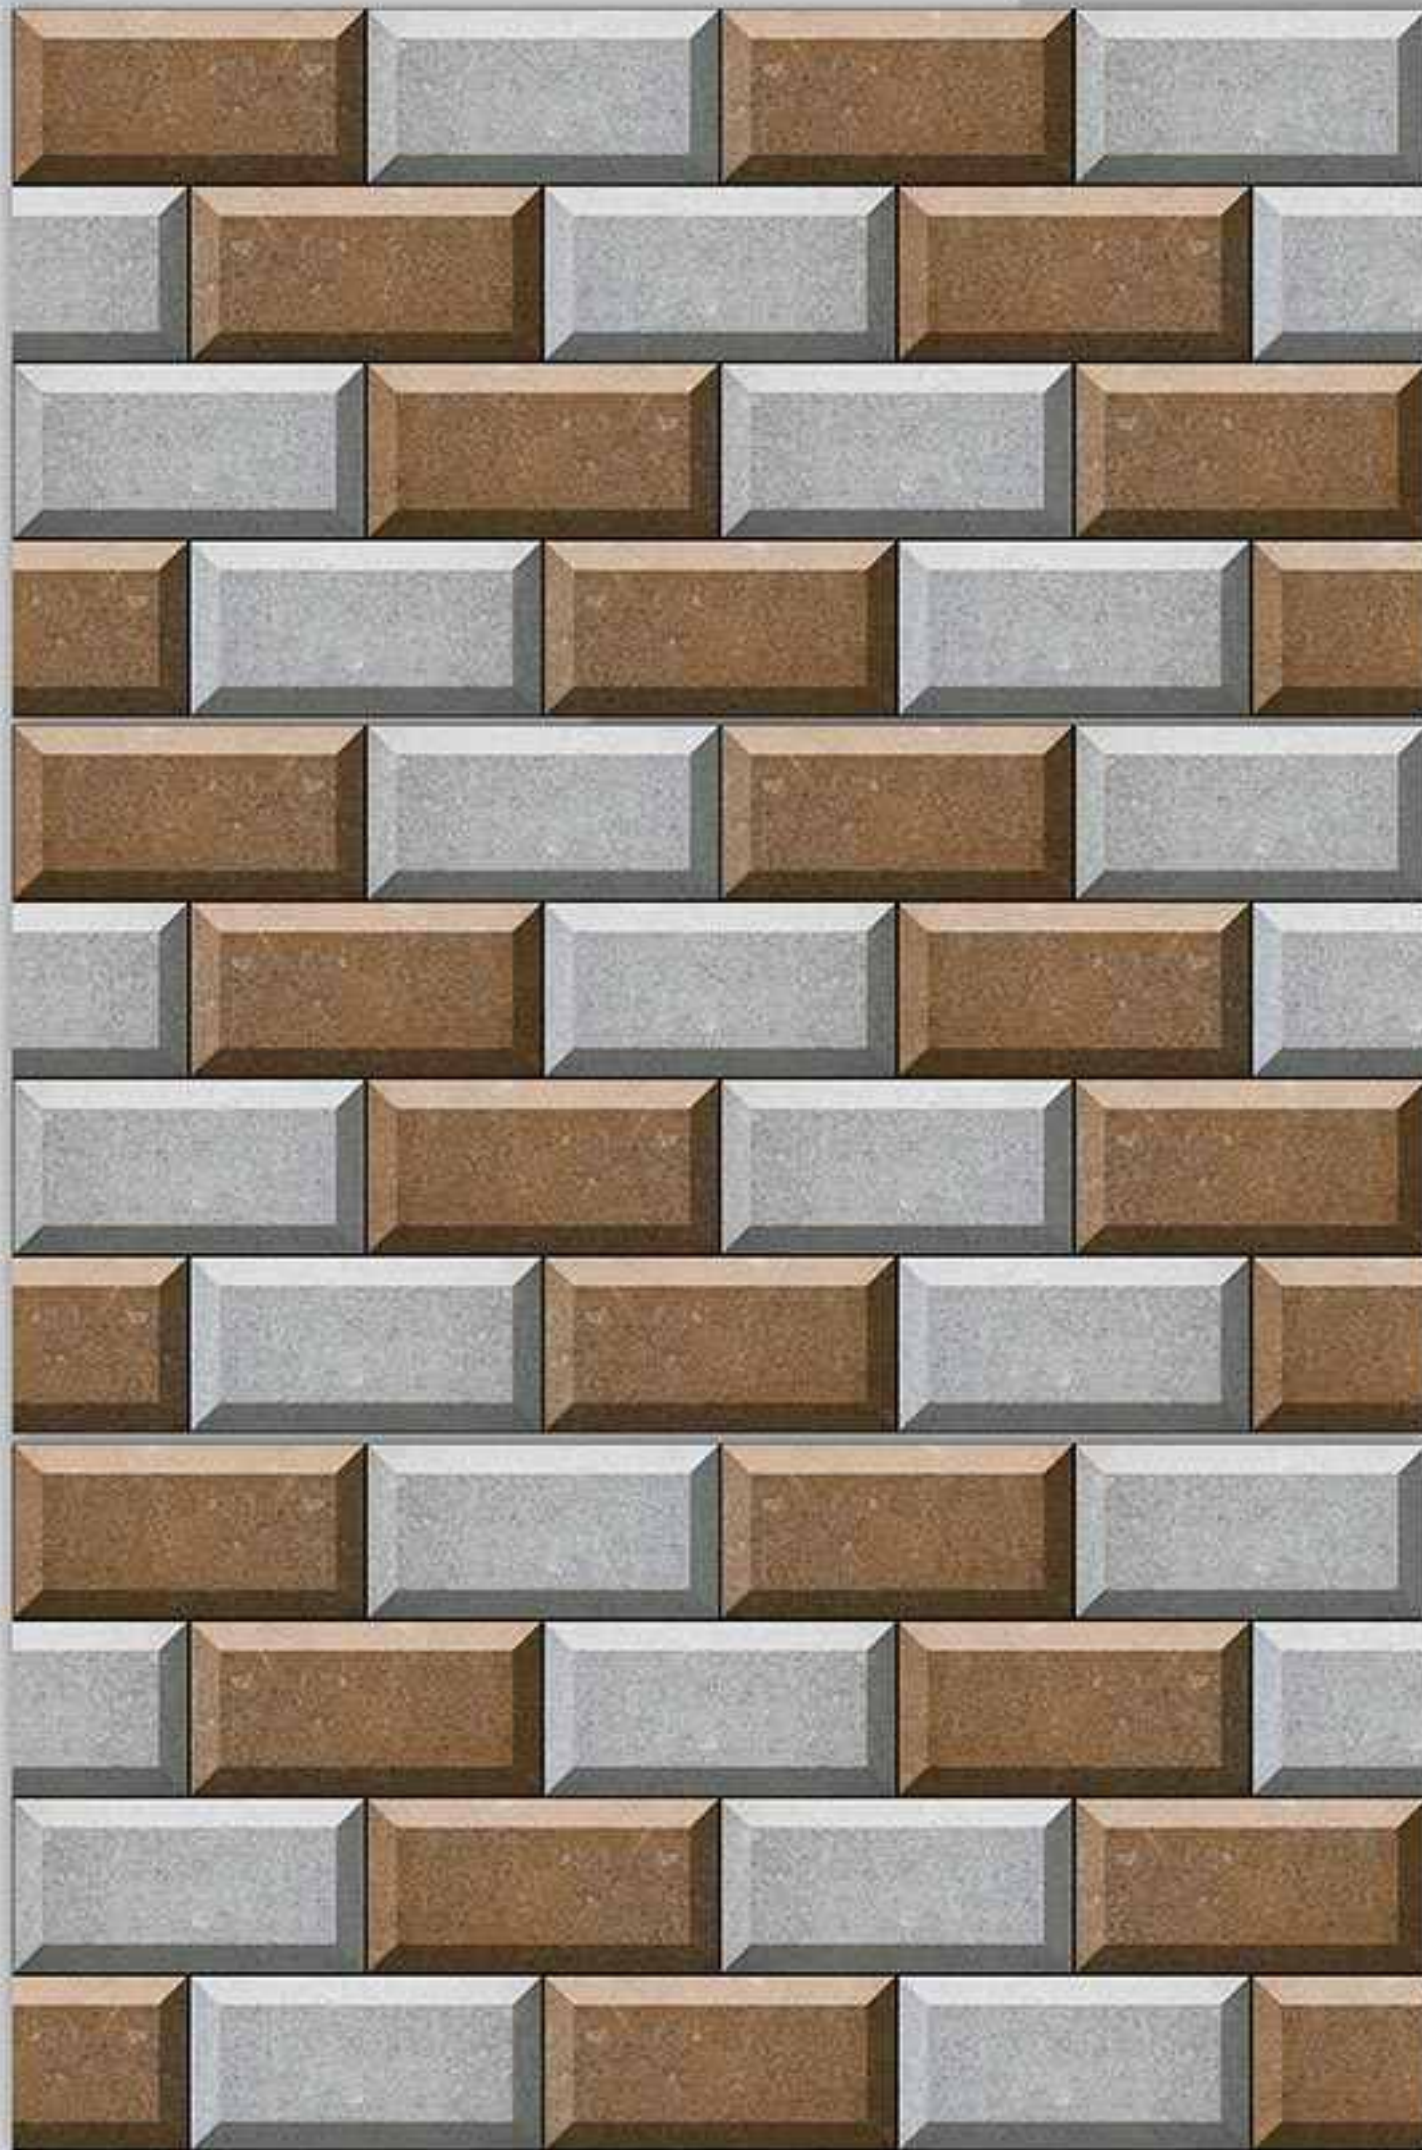

GLOSSY-ELE_8575

MATT-ELE_8075

VERONICA

CERAMIC

300X600mm

GLOSSY-ELE_8576

MATT-ELE_8076

VERONICA