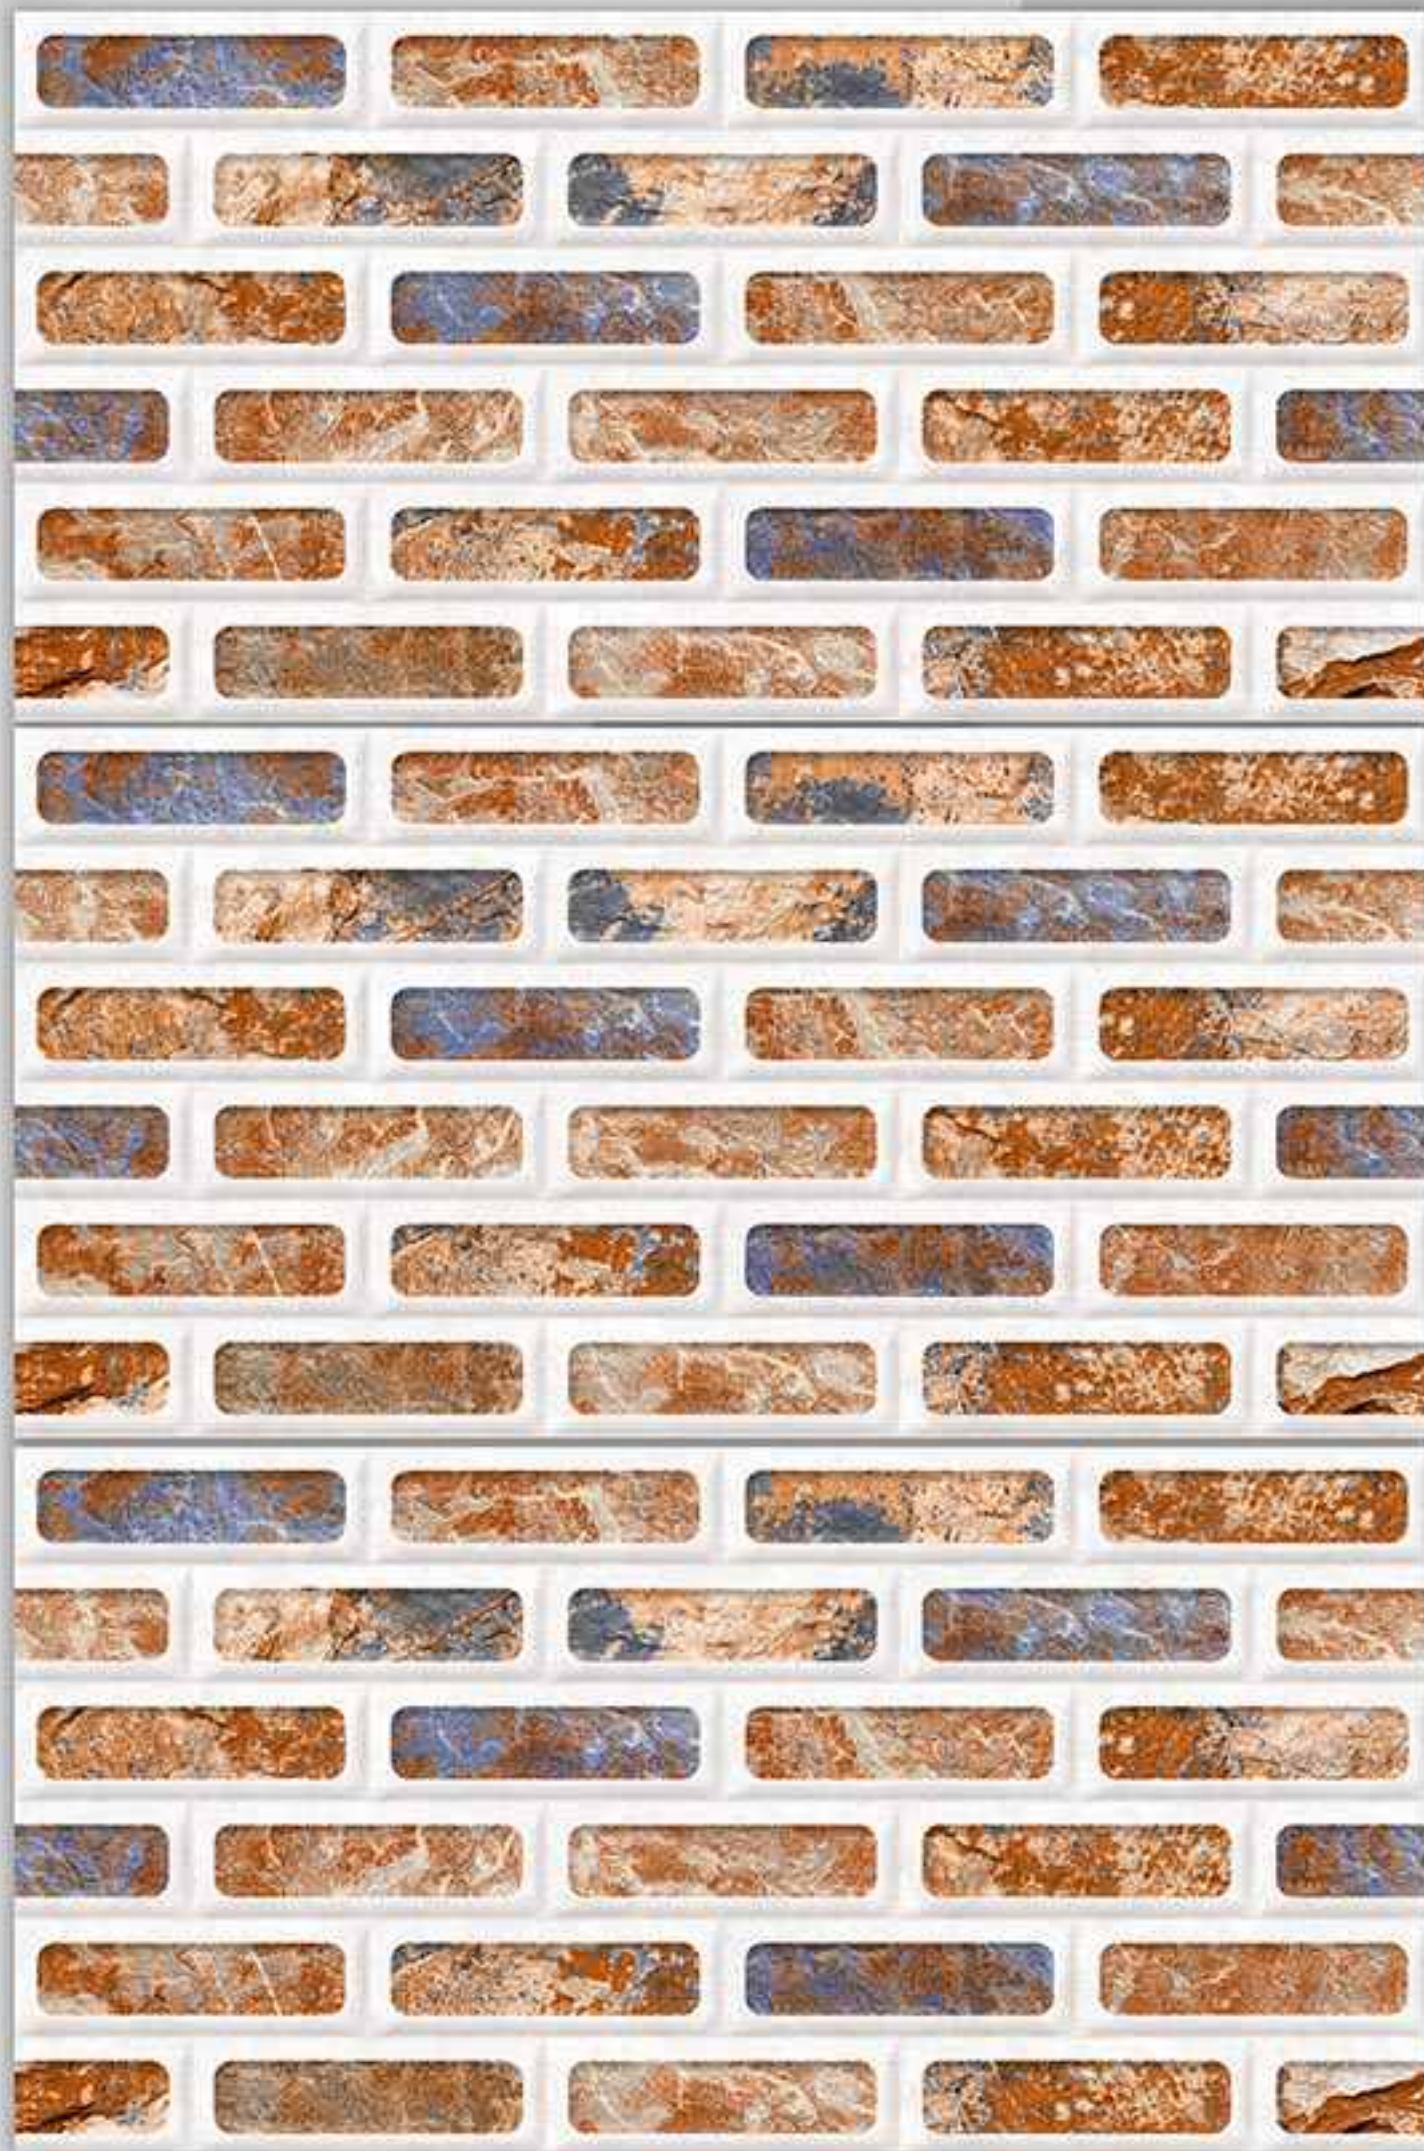

VERONICA

CERAMIC

300X600mm

GLOSSY-ELE_8554

MATT-ELE_8054