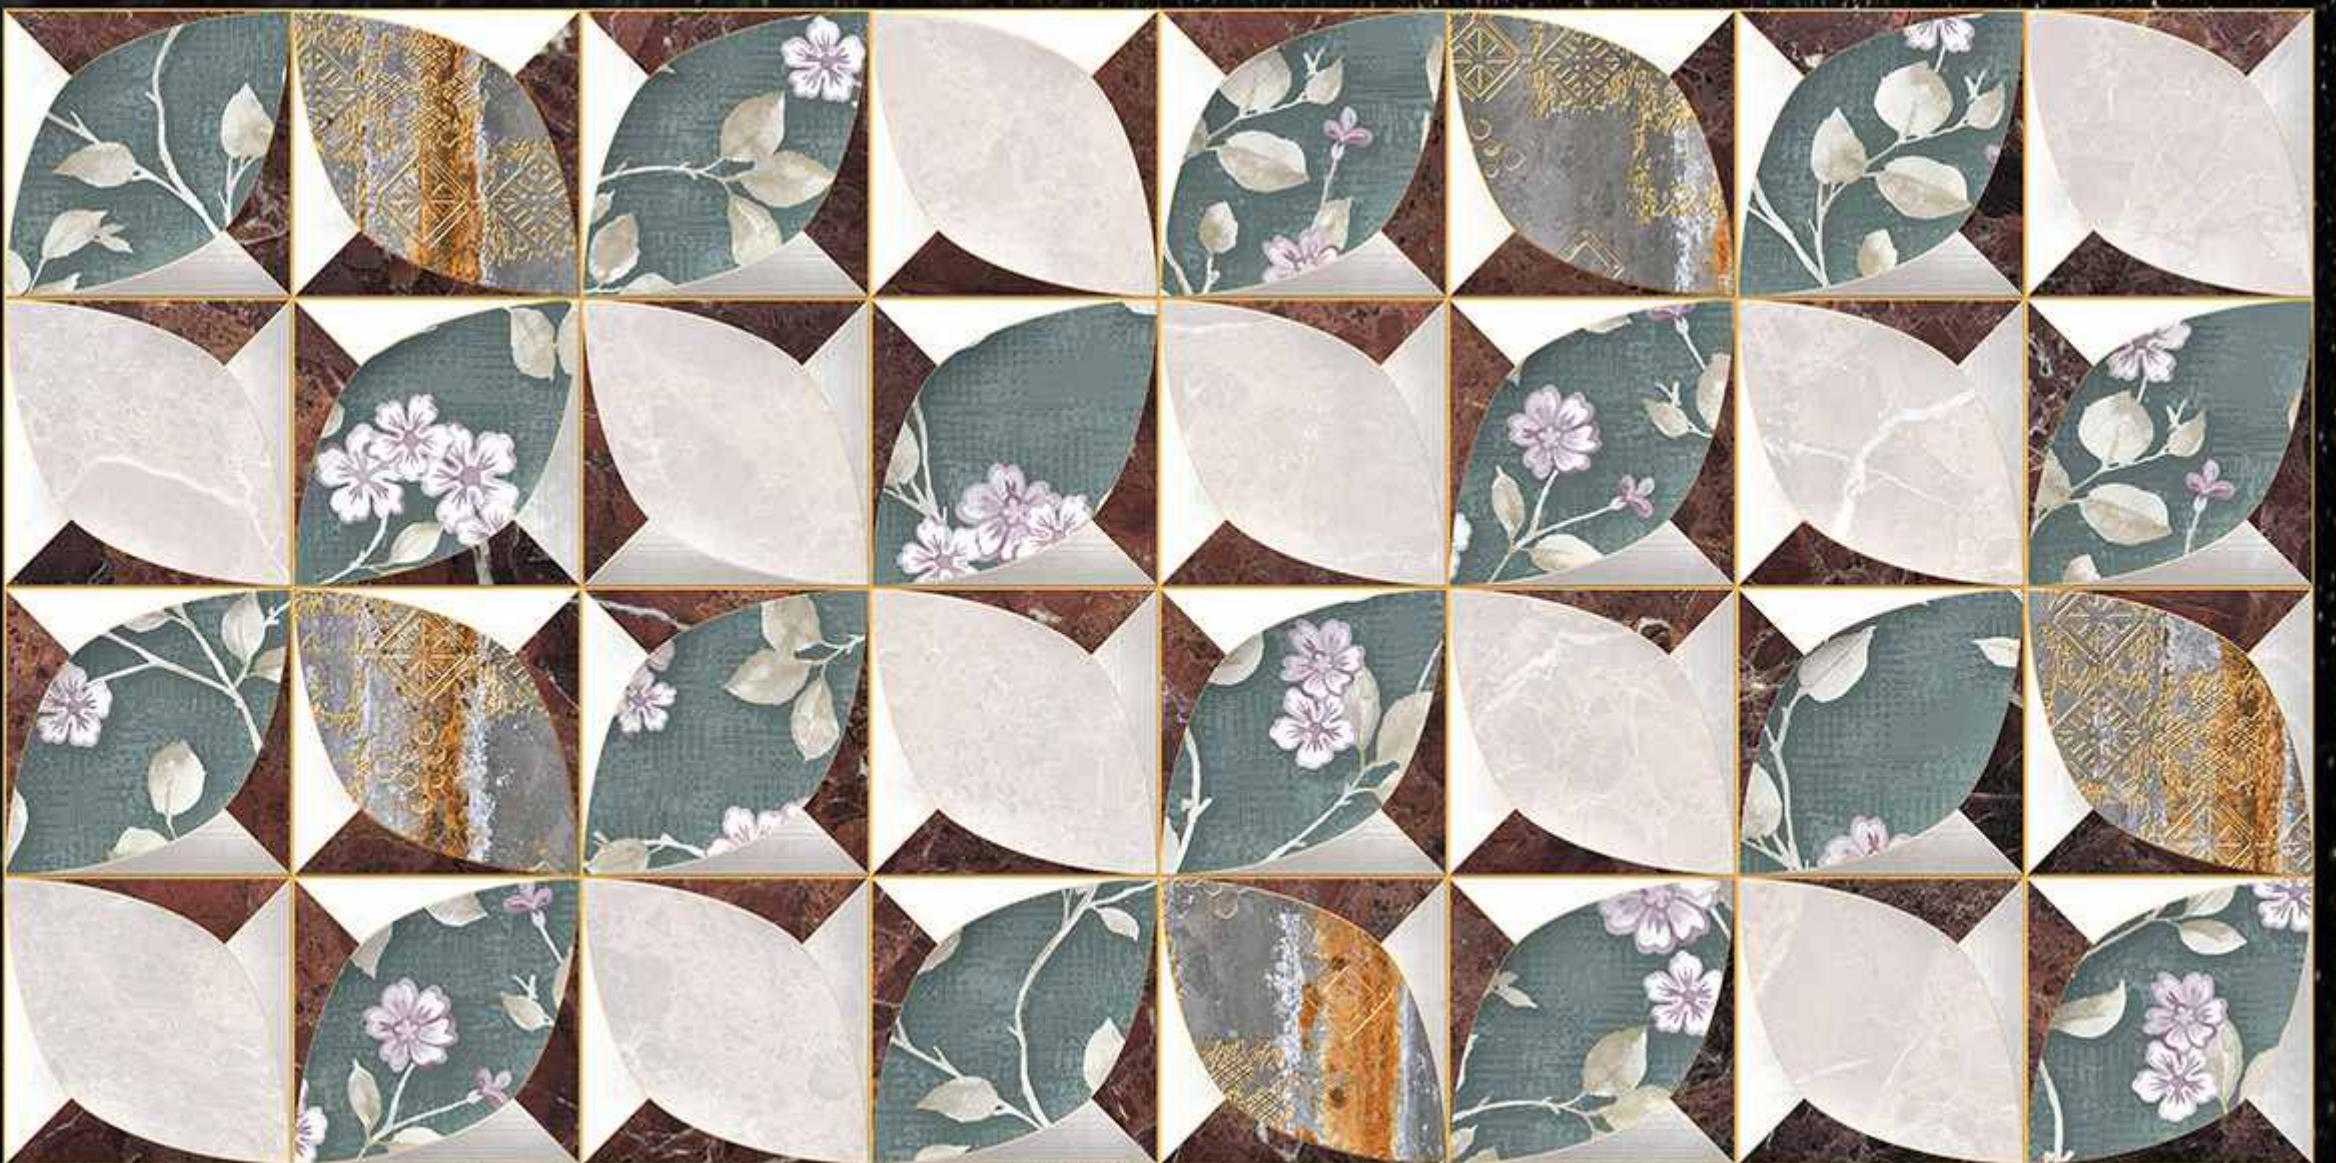

# VERONICA

CERAMIC

GLOSSY SERIES

300 X 600 mm

LT -

HL\_2

DK -

D.NO :- 5366