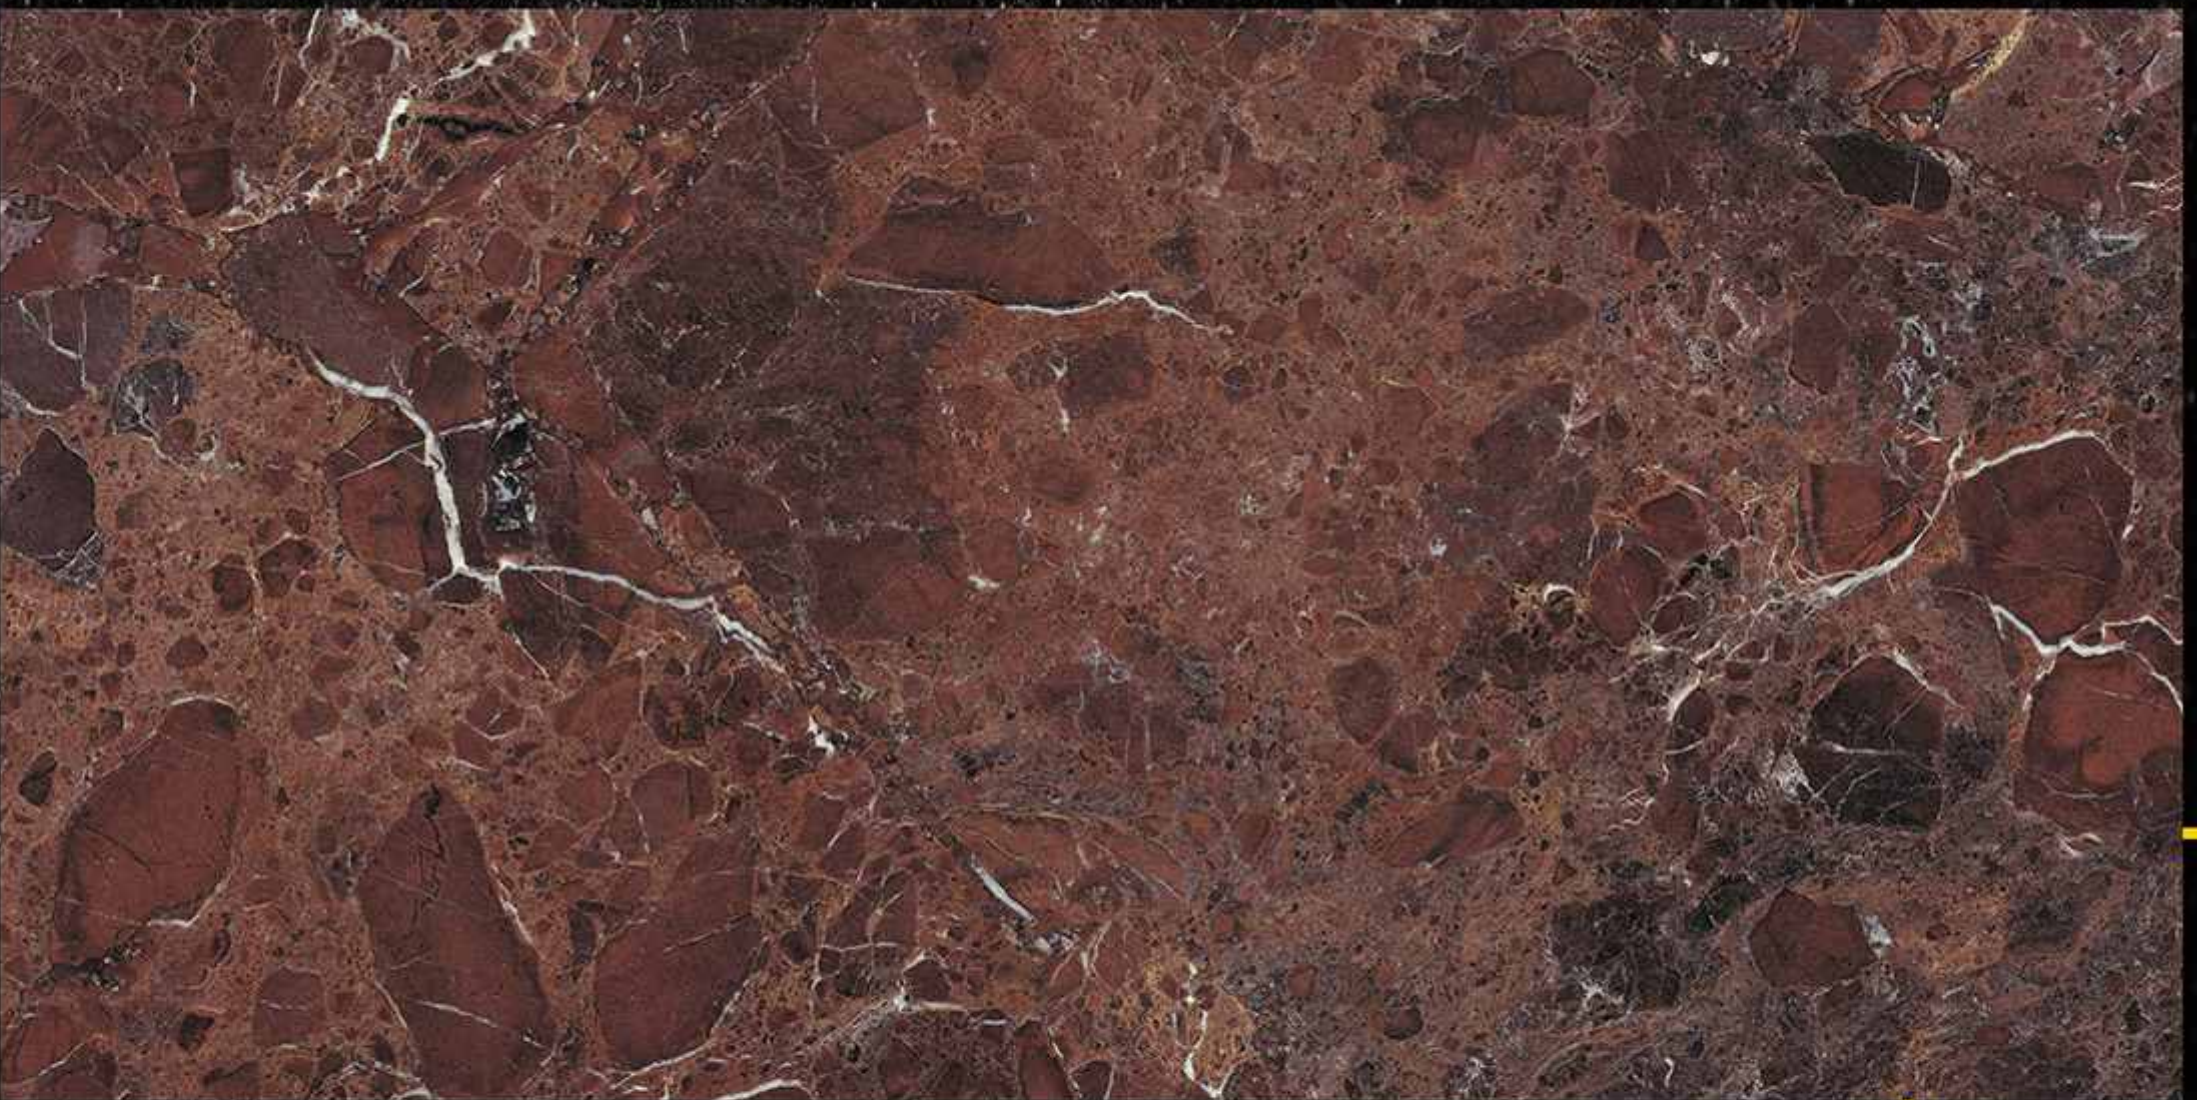

DK -

D.NO :- 5366