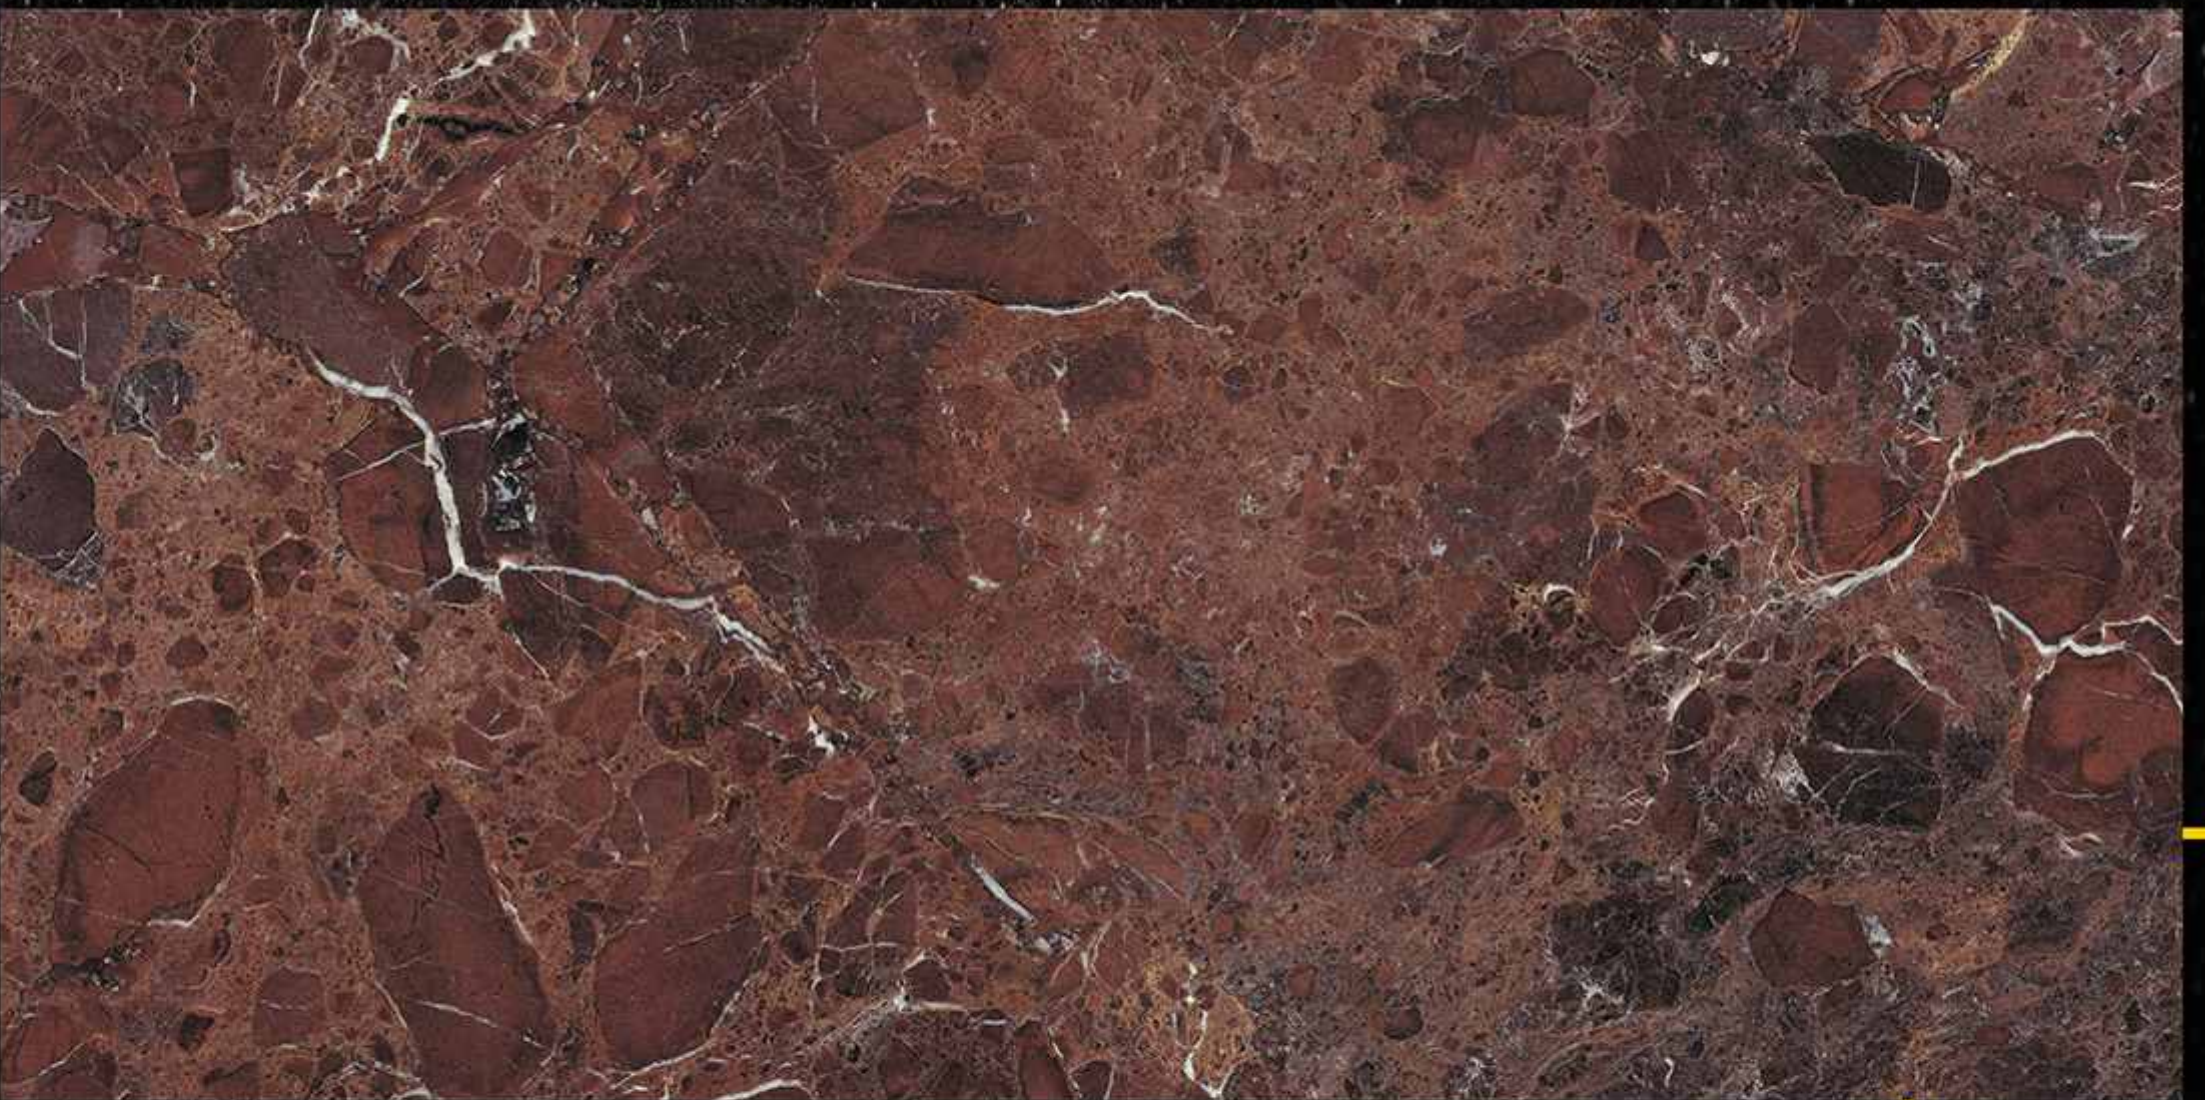

# VERONICA

CERAMIC

GLOSSY SERIES

300 X 600 mm

LT -

HL\_2

DK -

D.NO :- 5366