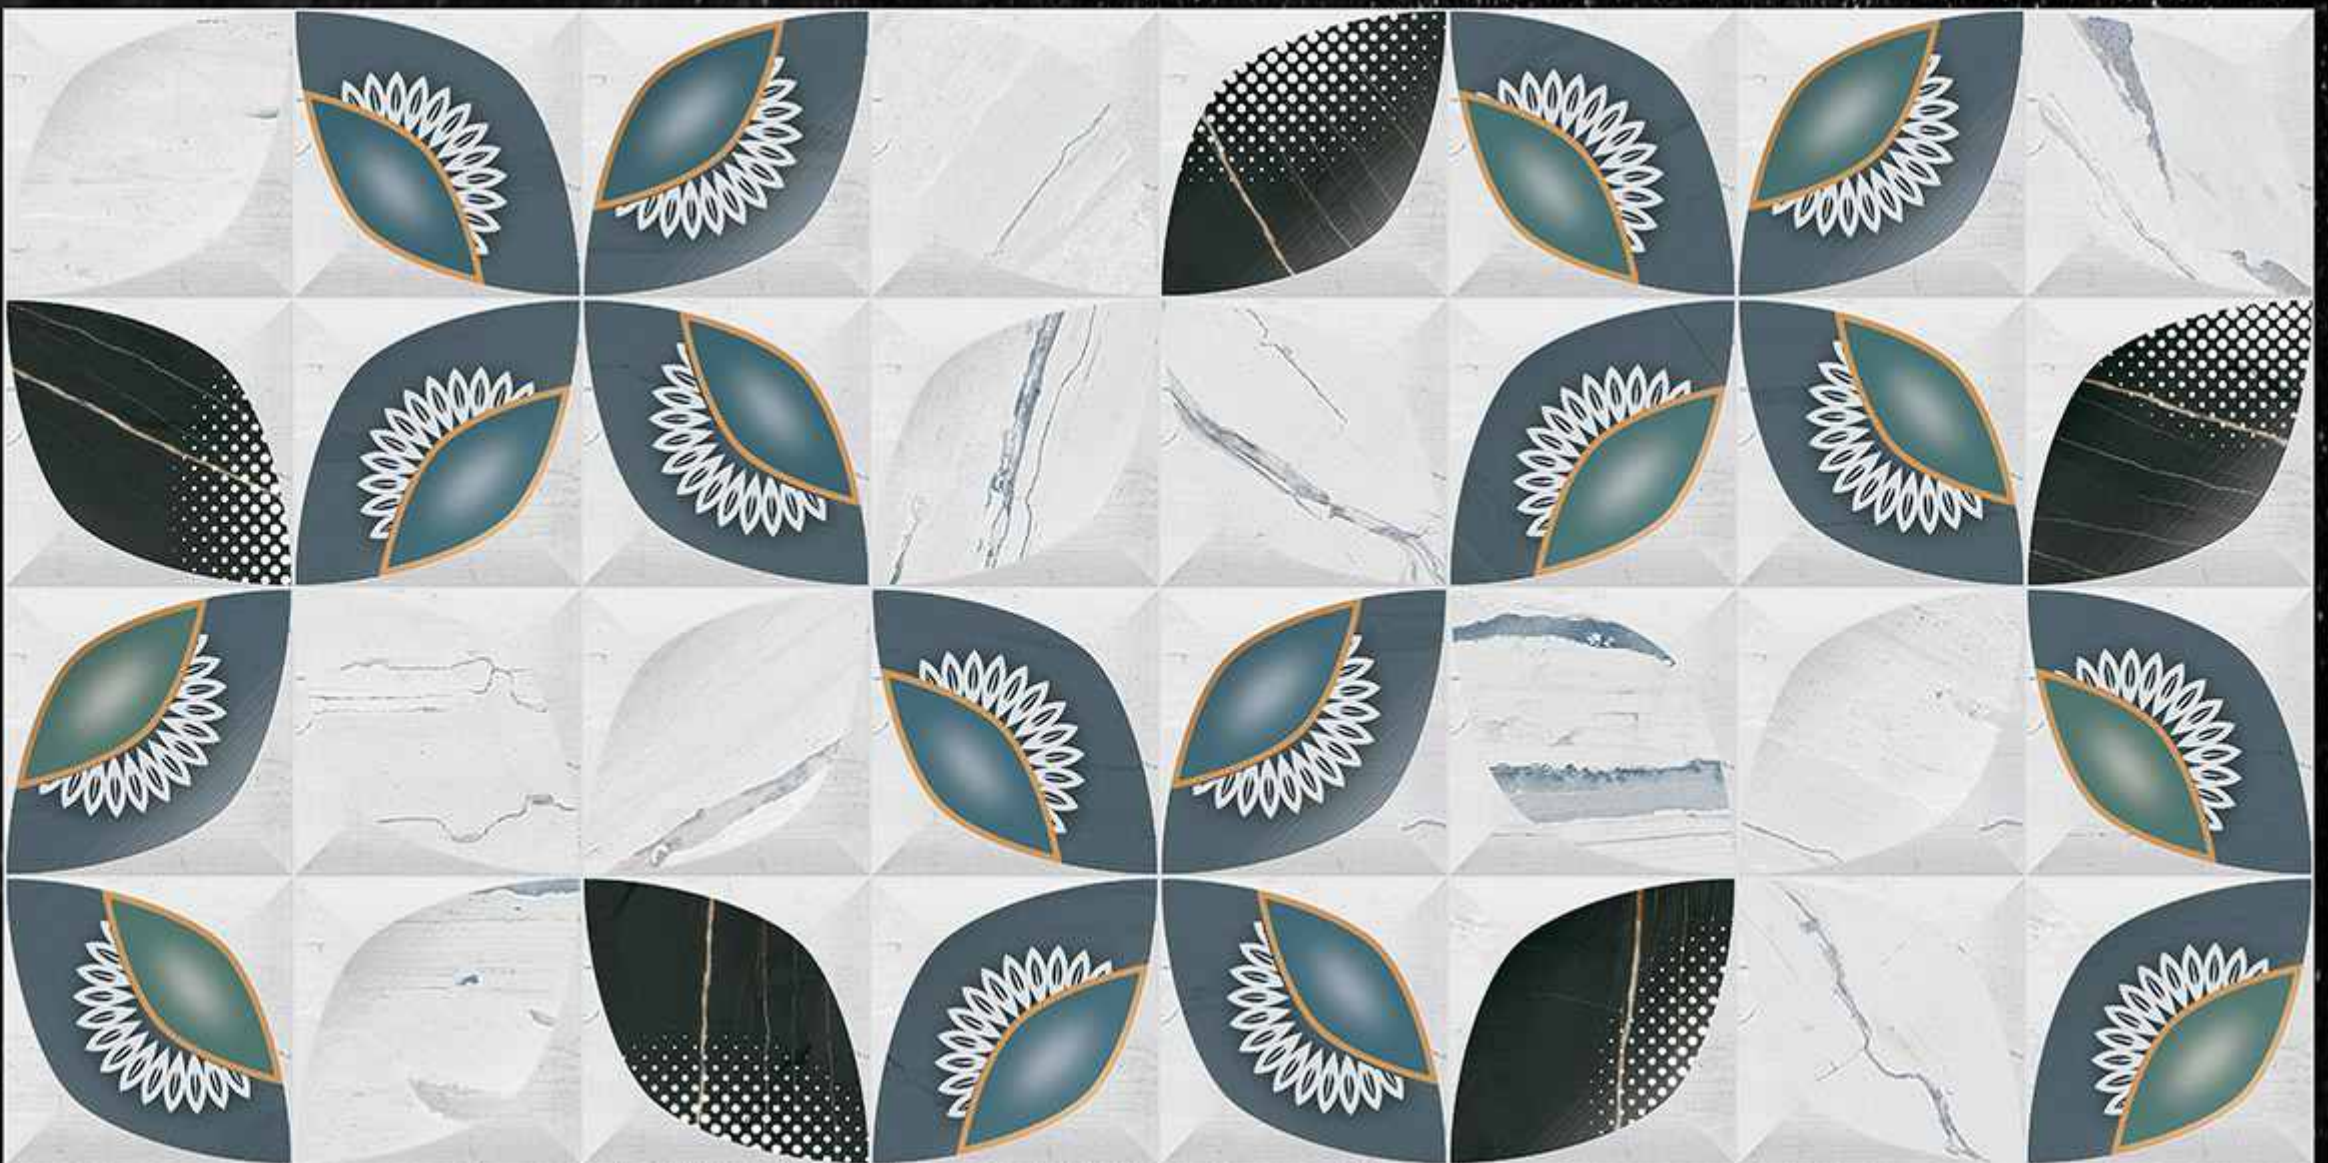

VERONICA
CERAMIC

GLOSSY SERIES

300 X 600 mm

RANDOM

LT -

HL_1

LT -

D.NO :- 5375