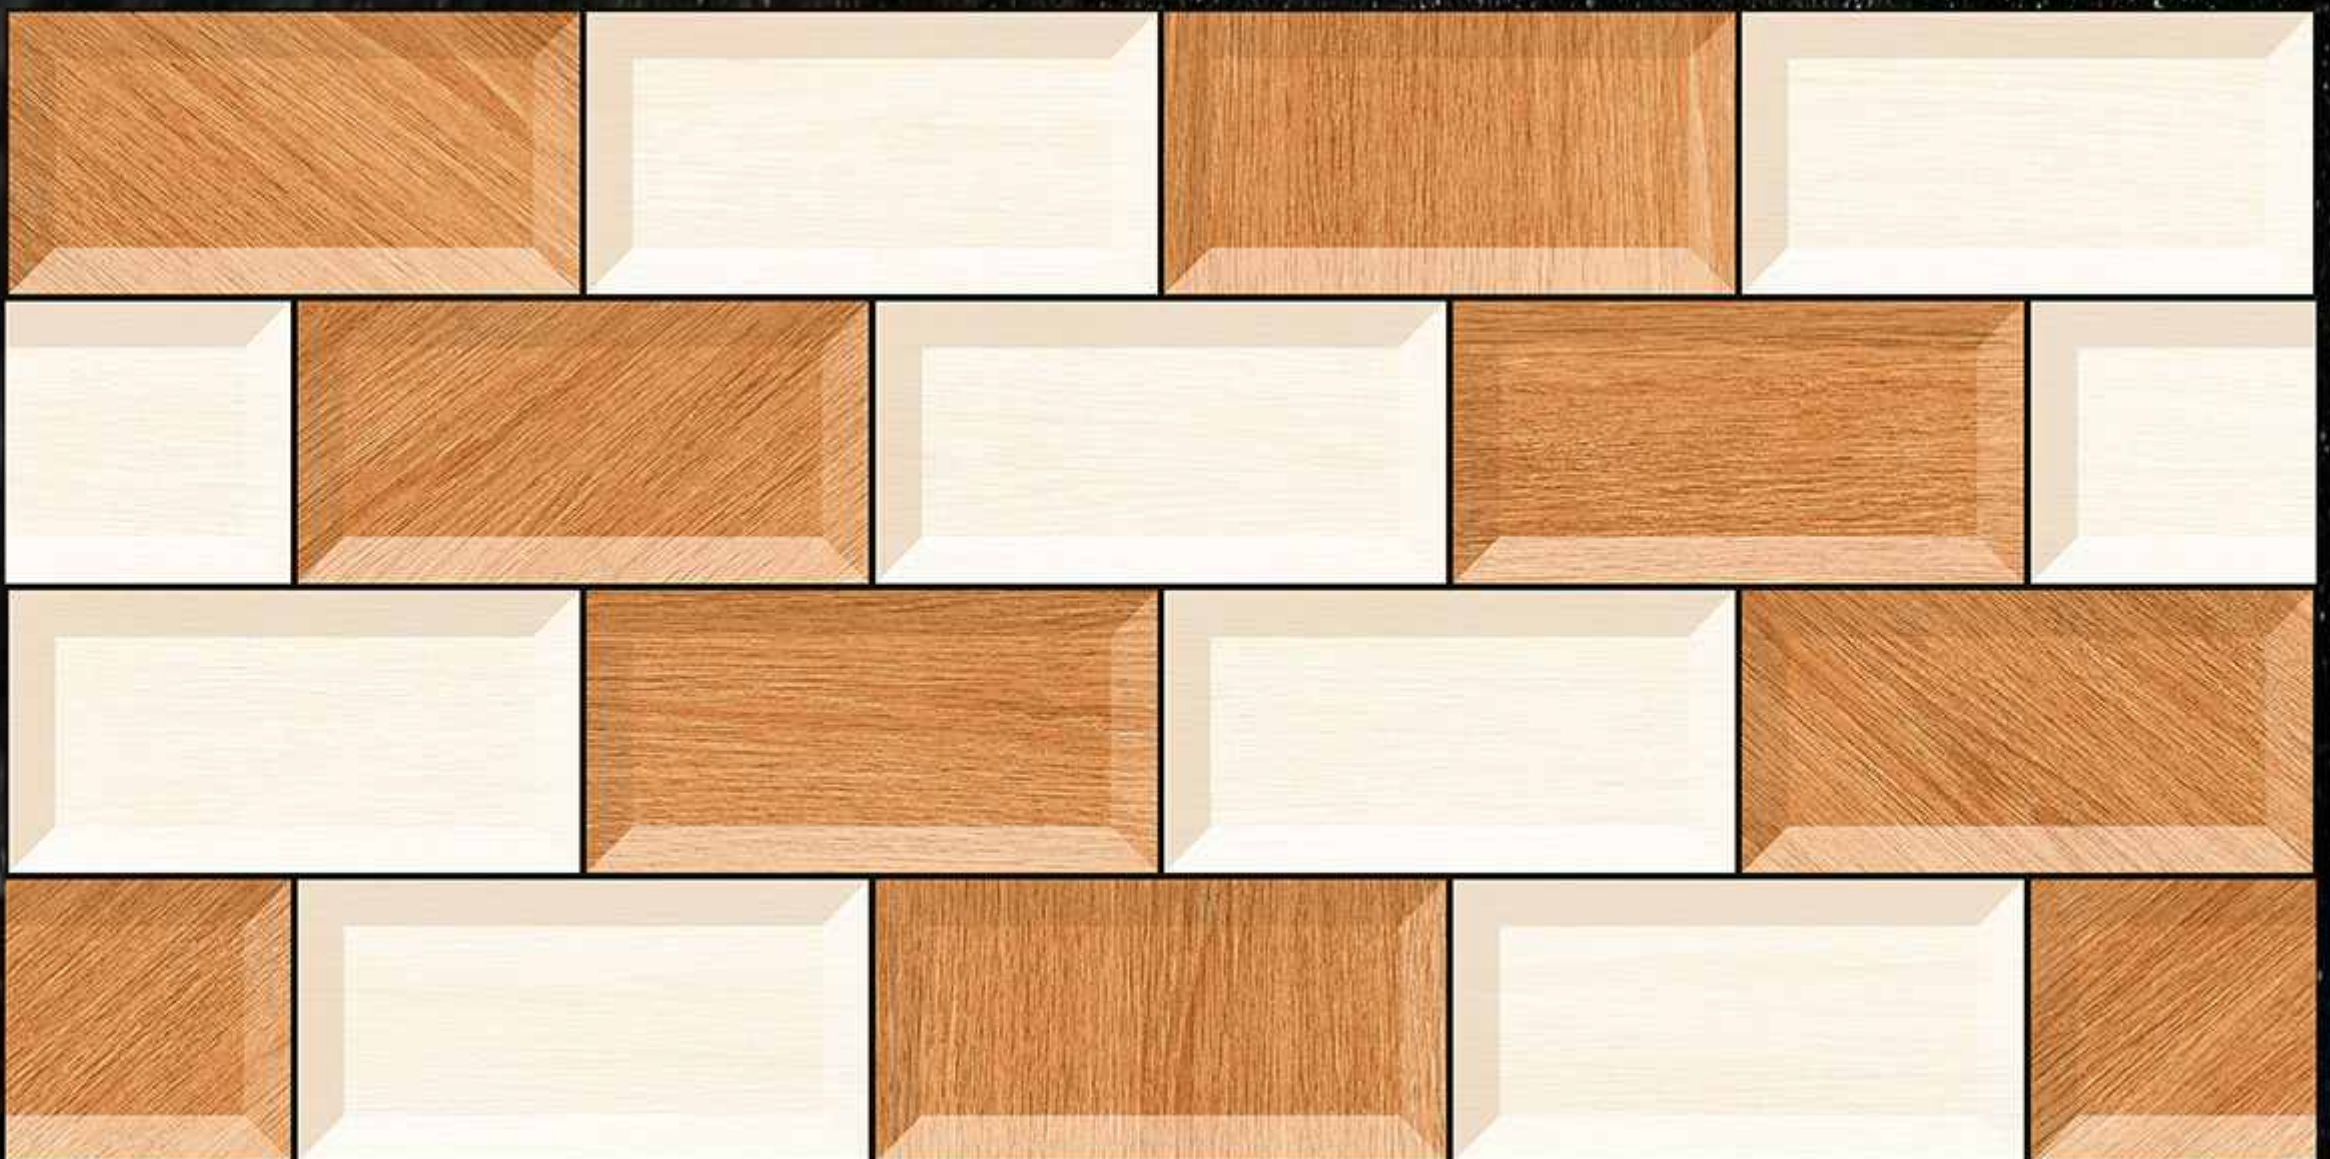

LT -

HL_1

DK -

D.NO :- 5369