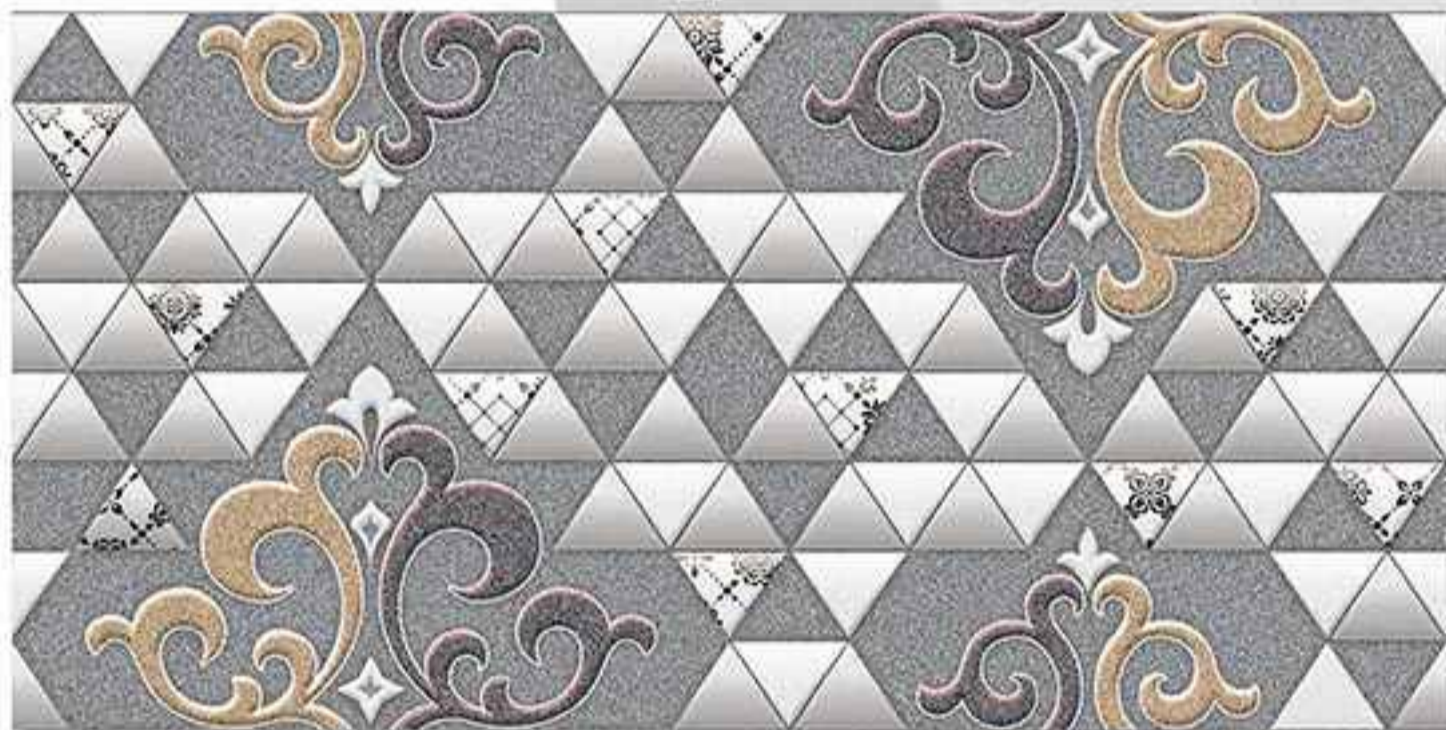

GLOSSY SERIES

VERONICA
CERAMIC

300X600mm

NO-5346

LT

HL_1

DK