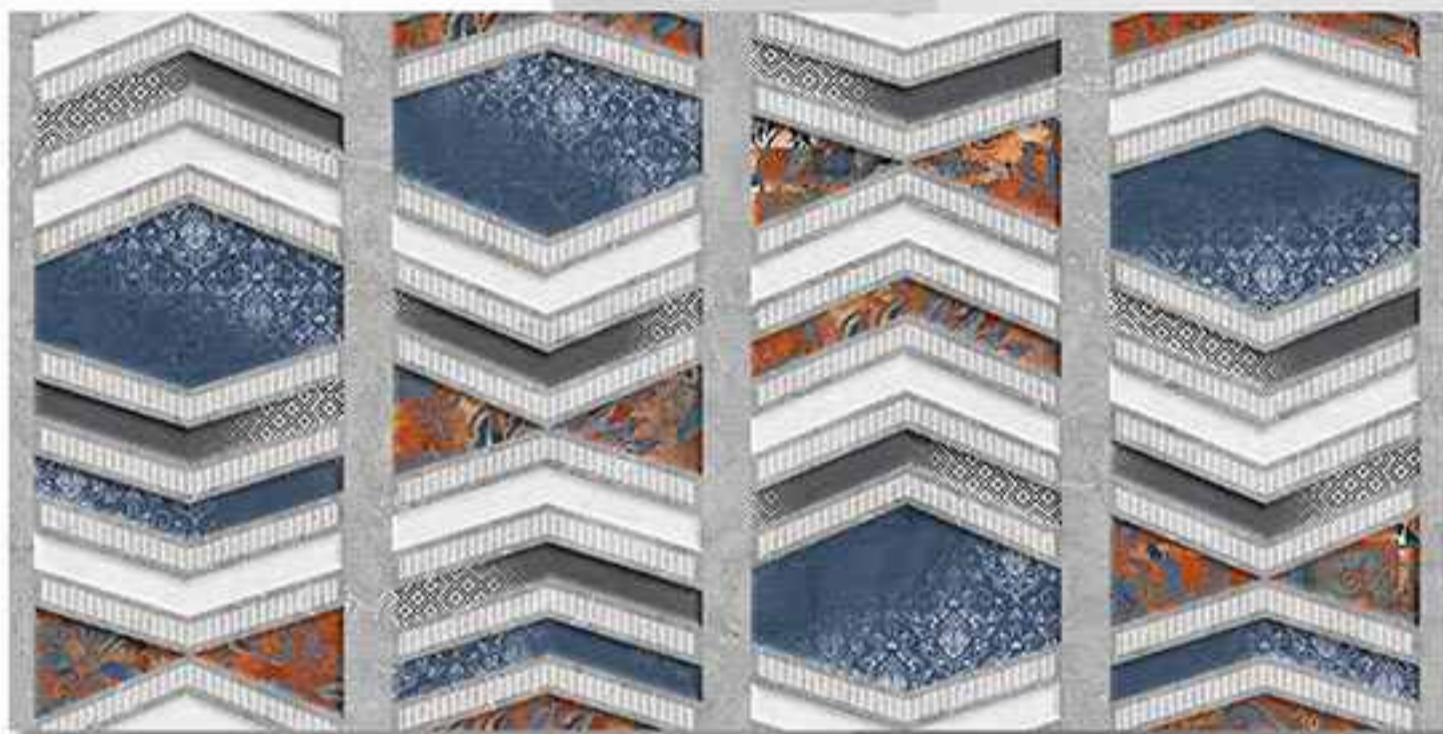

# VERONICA

CERAMIC

300X600mm

NO-5336

LT

HL\_1

DK

GLOSSY SERIES