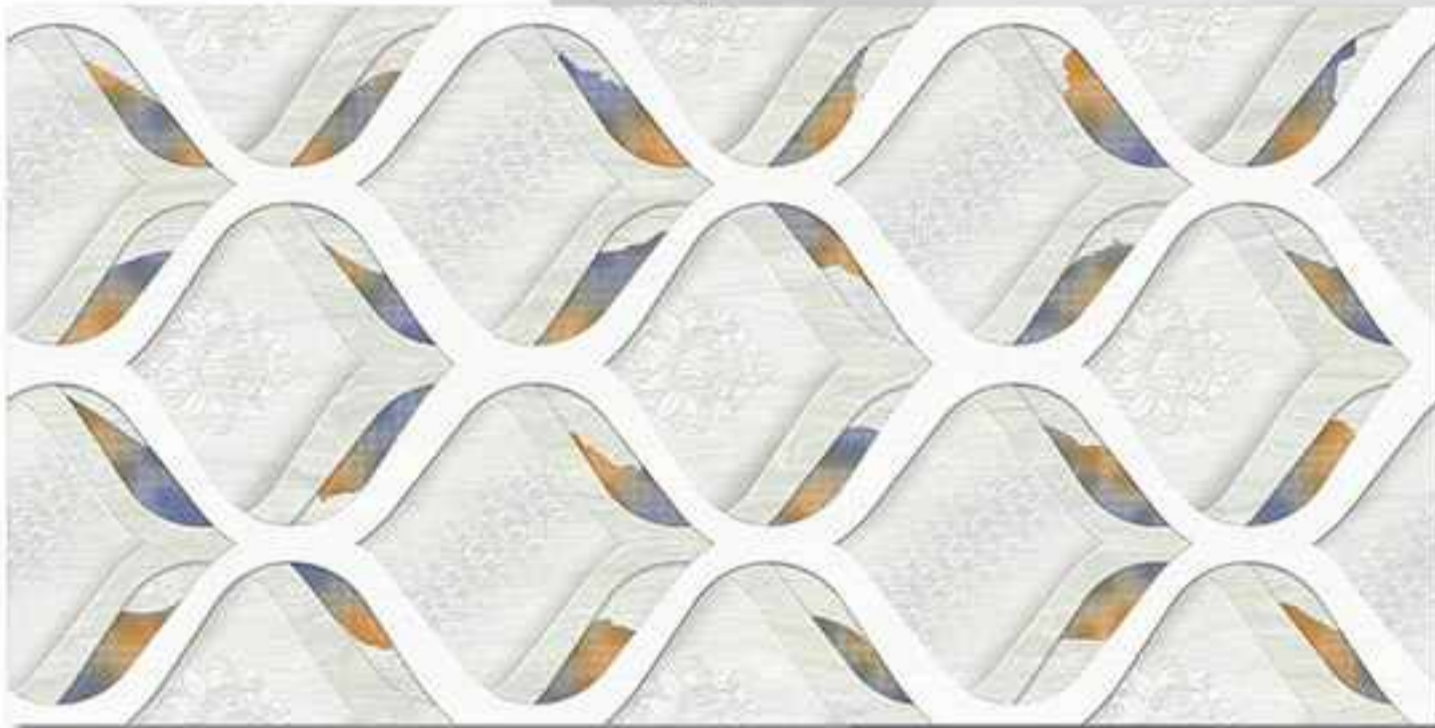

GLOSSY SERIES

VERONICA
CERAMIC

300X600mm

NO-5314

LT

HL_1