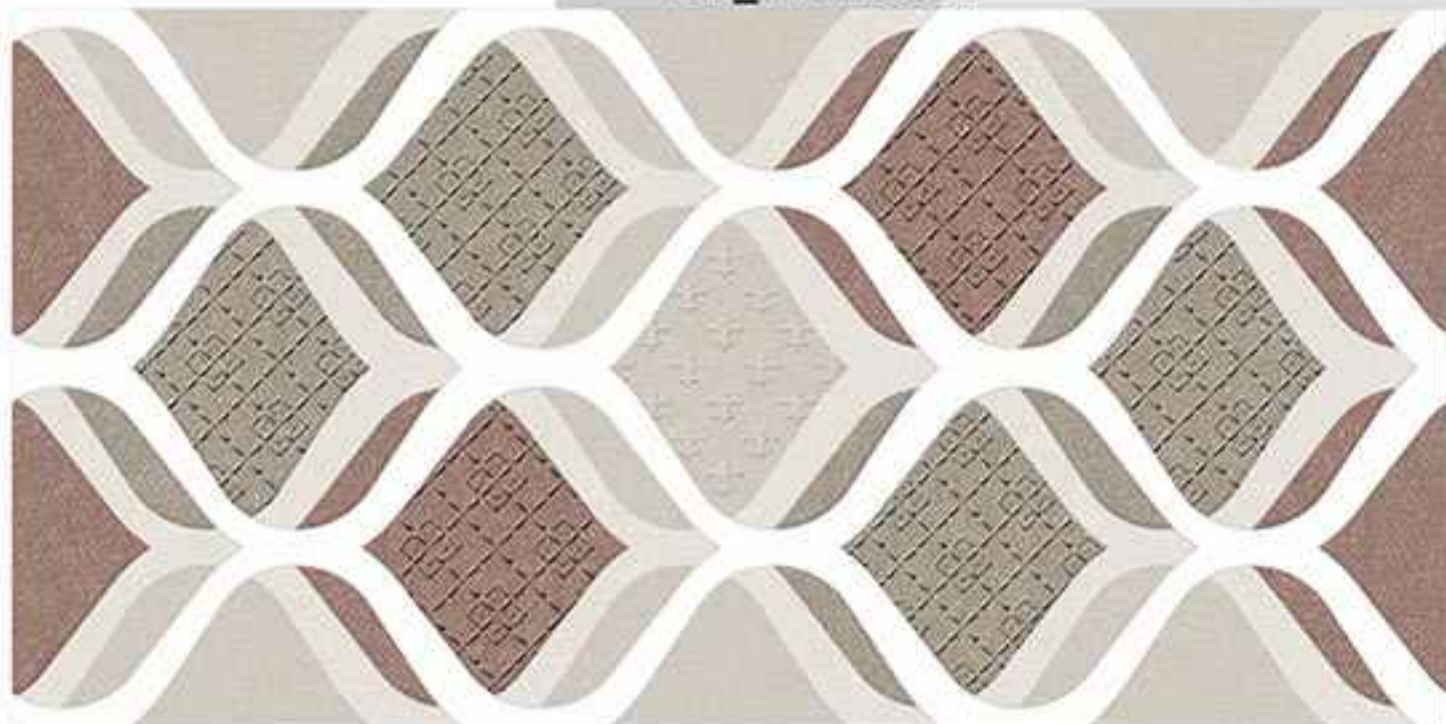

# VERONICA

CERAMIC

300X600mm

NO-5335

LT\_RANDOM

HL\_1

DK\_RANDOM

GLOSSY SERIES