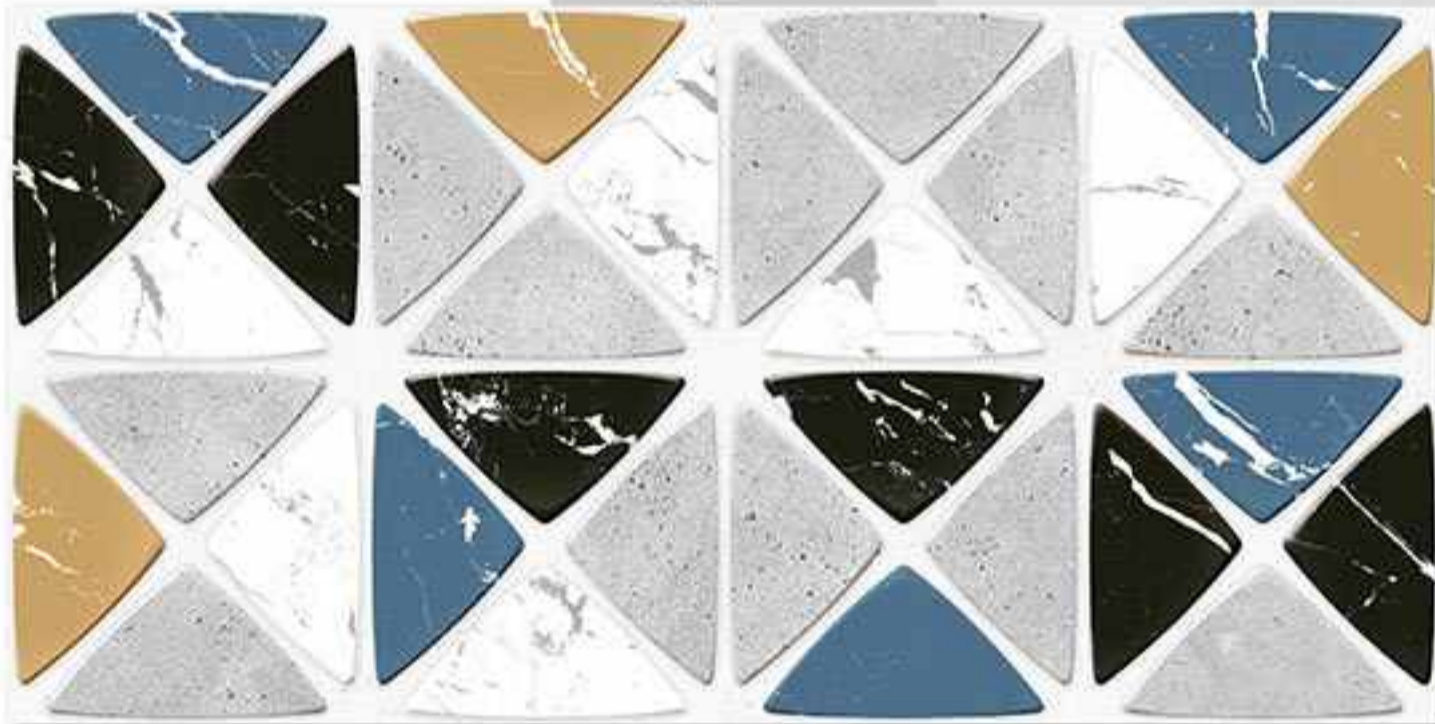

GLOSSY SERIES

VERONICA
CERAMIC

300X600mm

NO-5312

LT

HL_1