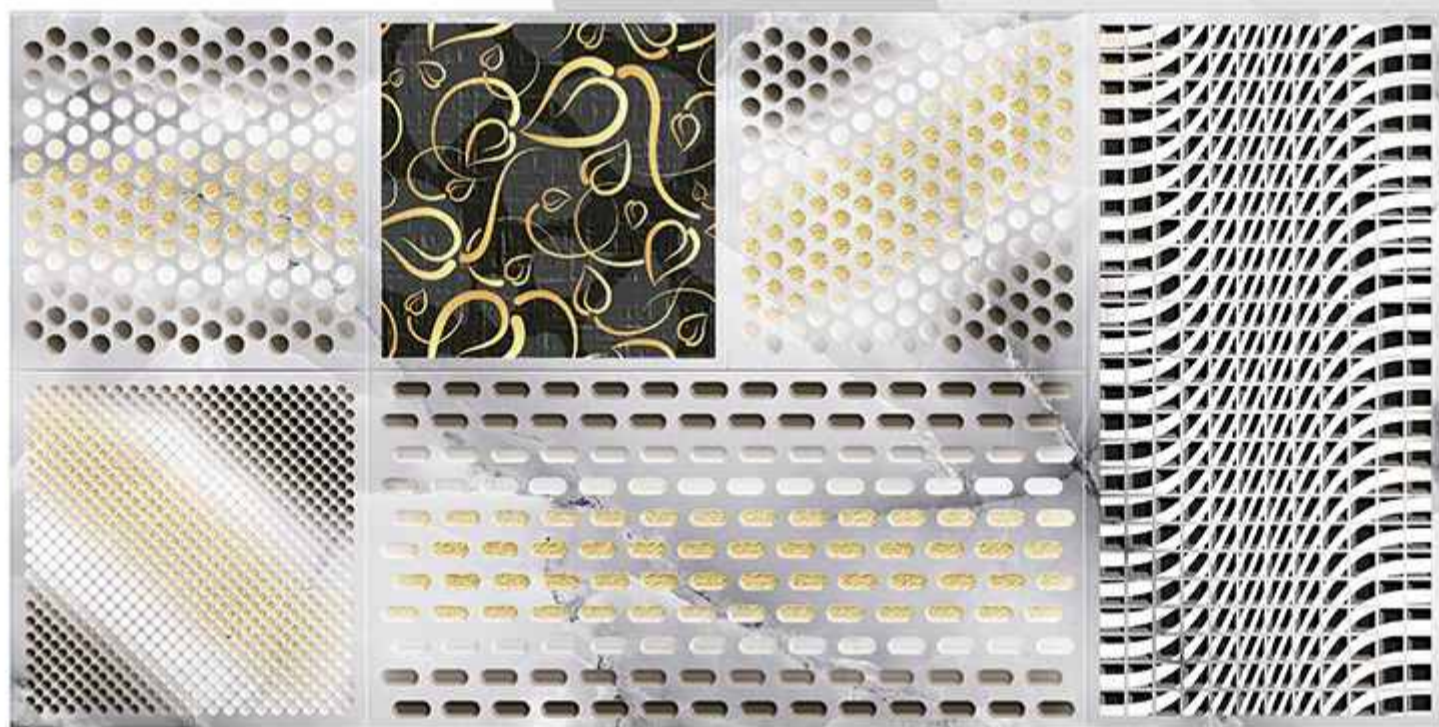

DK

MultiColor
technology

HD
printing

VERONICA

CERAMIC

300X600mm

NO-5234

LT

HL_1

DK

VERONICA

CERAMIC

300X600mm

NO-5235

LT

HL_1_A