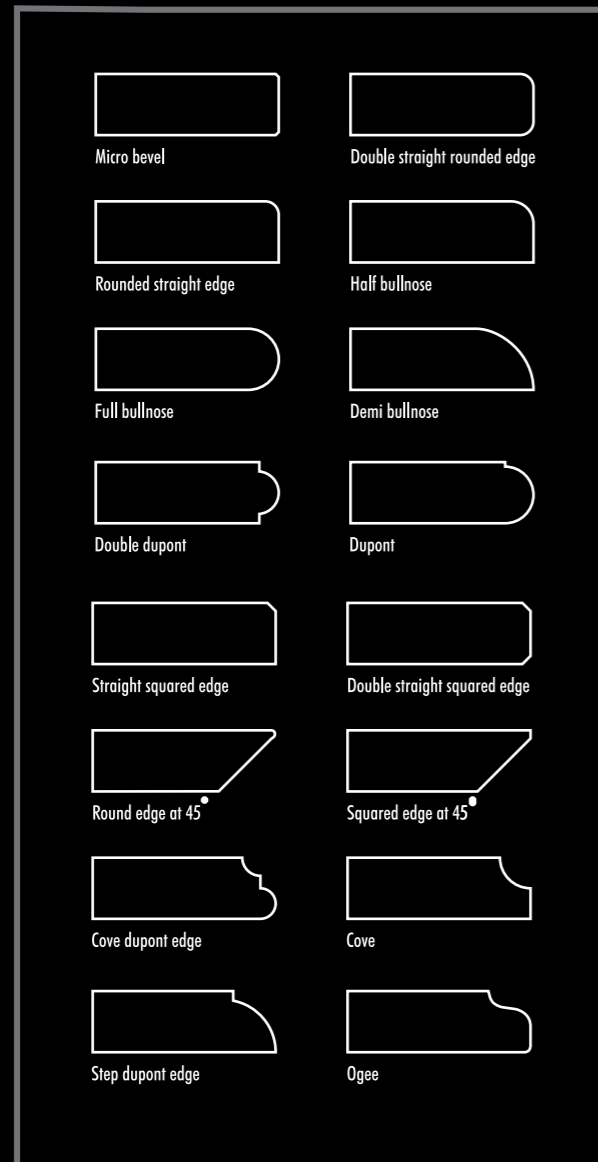

PIXEL VERDE

SIZE:
800x2400mm

FINISH:
GLOSSY / MATT

THICKNESS:
15mm

TYPE:
FULL BODY

VERONICA
CERAMIC

PIXEL GREY

SIZE:
800x2400mm

FINISH:
GLOSSY / MATT

THICKNESS:
15mm

TYPE:
FULL BODY

VERONICA
CERAMIC

PIXEL BROWN

SIZE:
800x2400mm

FINISH:
GLOSSY / MATT

THICKNESS:
15mm

TYPE:
FULL BODY

VERONICA
CERAMIC

PIXEL BLACK

SIZE:
800x2400mm

FINISH:
GLOSSY / MATT

THICKNESS:
15mm

TYPE:
FULL BODY

VERONICA
CERAMIC

TECHNICAL SPECIFICATIONS

SIZE:
800x2400mm

EDGE PROFILES

CHARACTERISTICS	STANDARD AS PER ISO-13006/En14411 GROUP	VALUES	TEST METHOD
-----------------	---	--------	-------------

REGULATORY PROPERTIES

Deviation in Length & Width	±0.5%	±0.2%	ISO 10545-2
Deviation in Thickness	±5%	±5%	ISO 10545-2
Straightness of Sides	±0.5%	±0.2%	ISO 10545-2
Rectangularity	±0.5%	±0.2%	ISO 10545-2
Surface Flatness	±0.5%	±0.3%	ISO 10545-2
Color Difference	ΔE<1.00	ΔE<0.30	ISO 10545-16
Glossiness	As per Mfg.	>90%	Gloss Meter 60