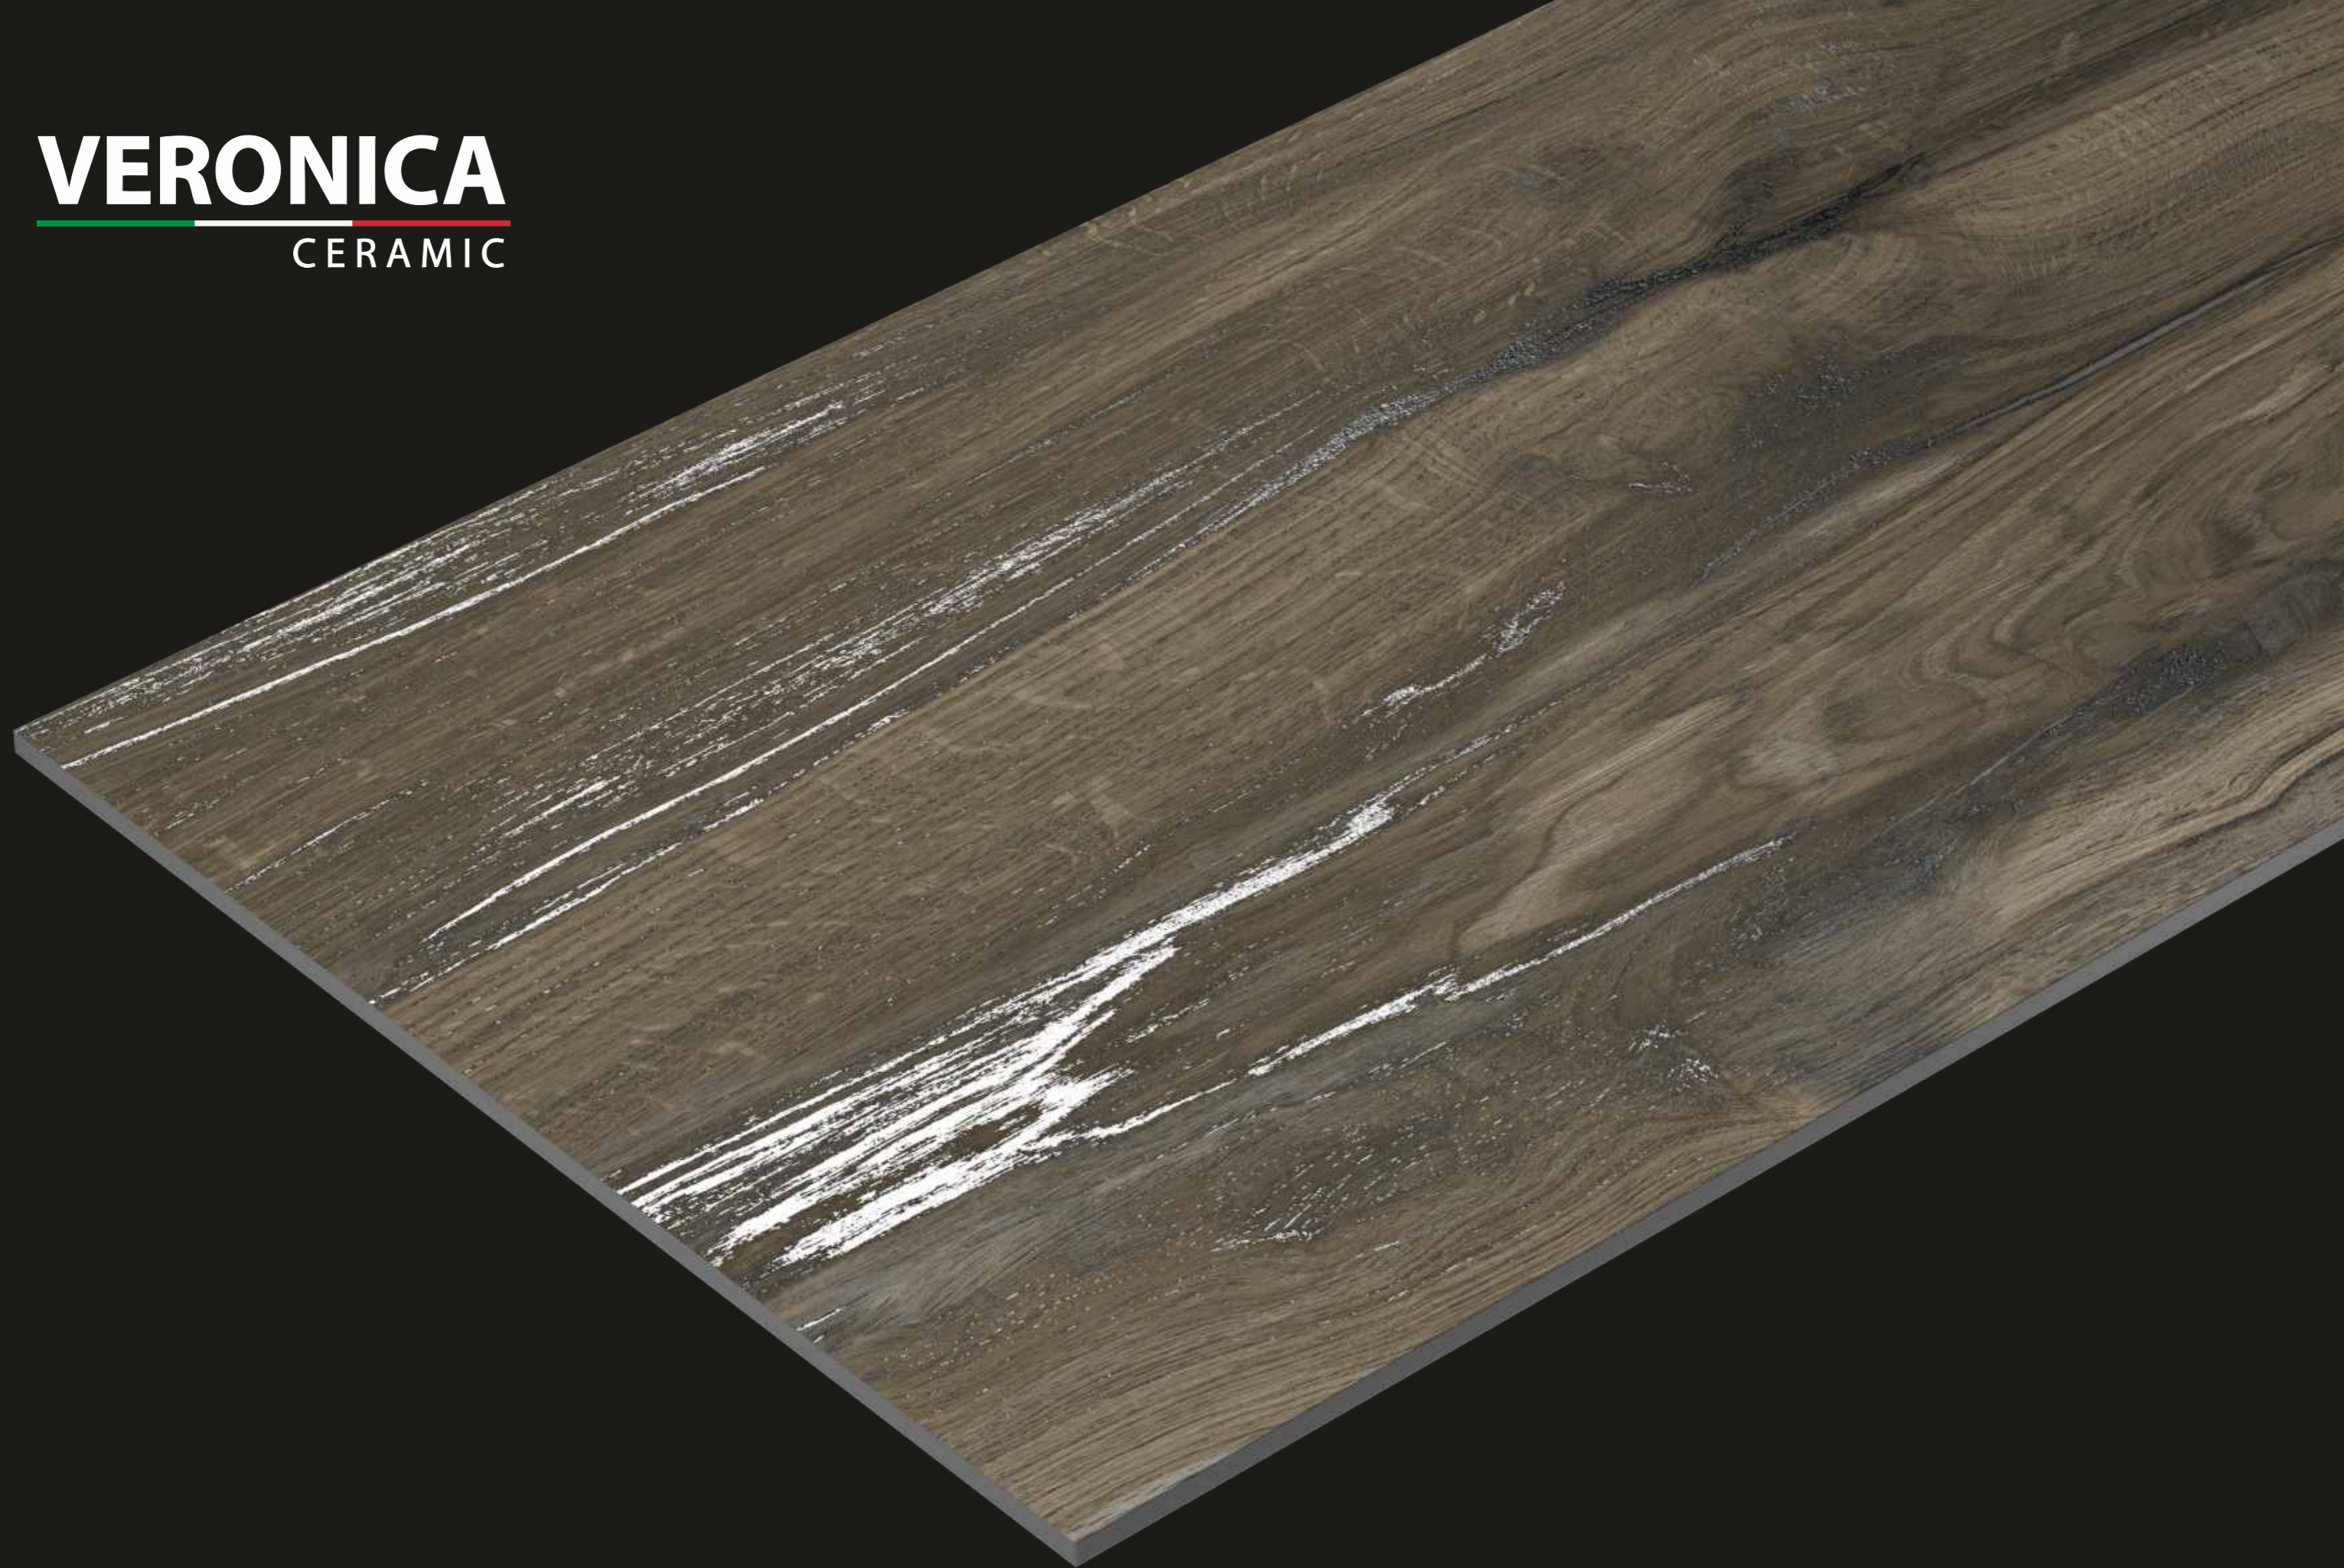

VERONICA
CERAMIC