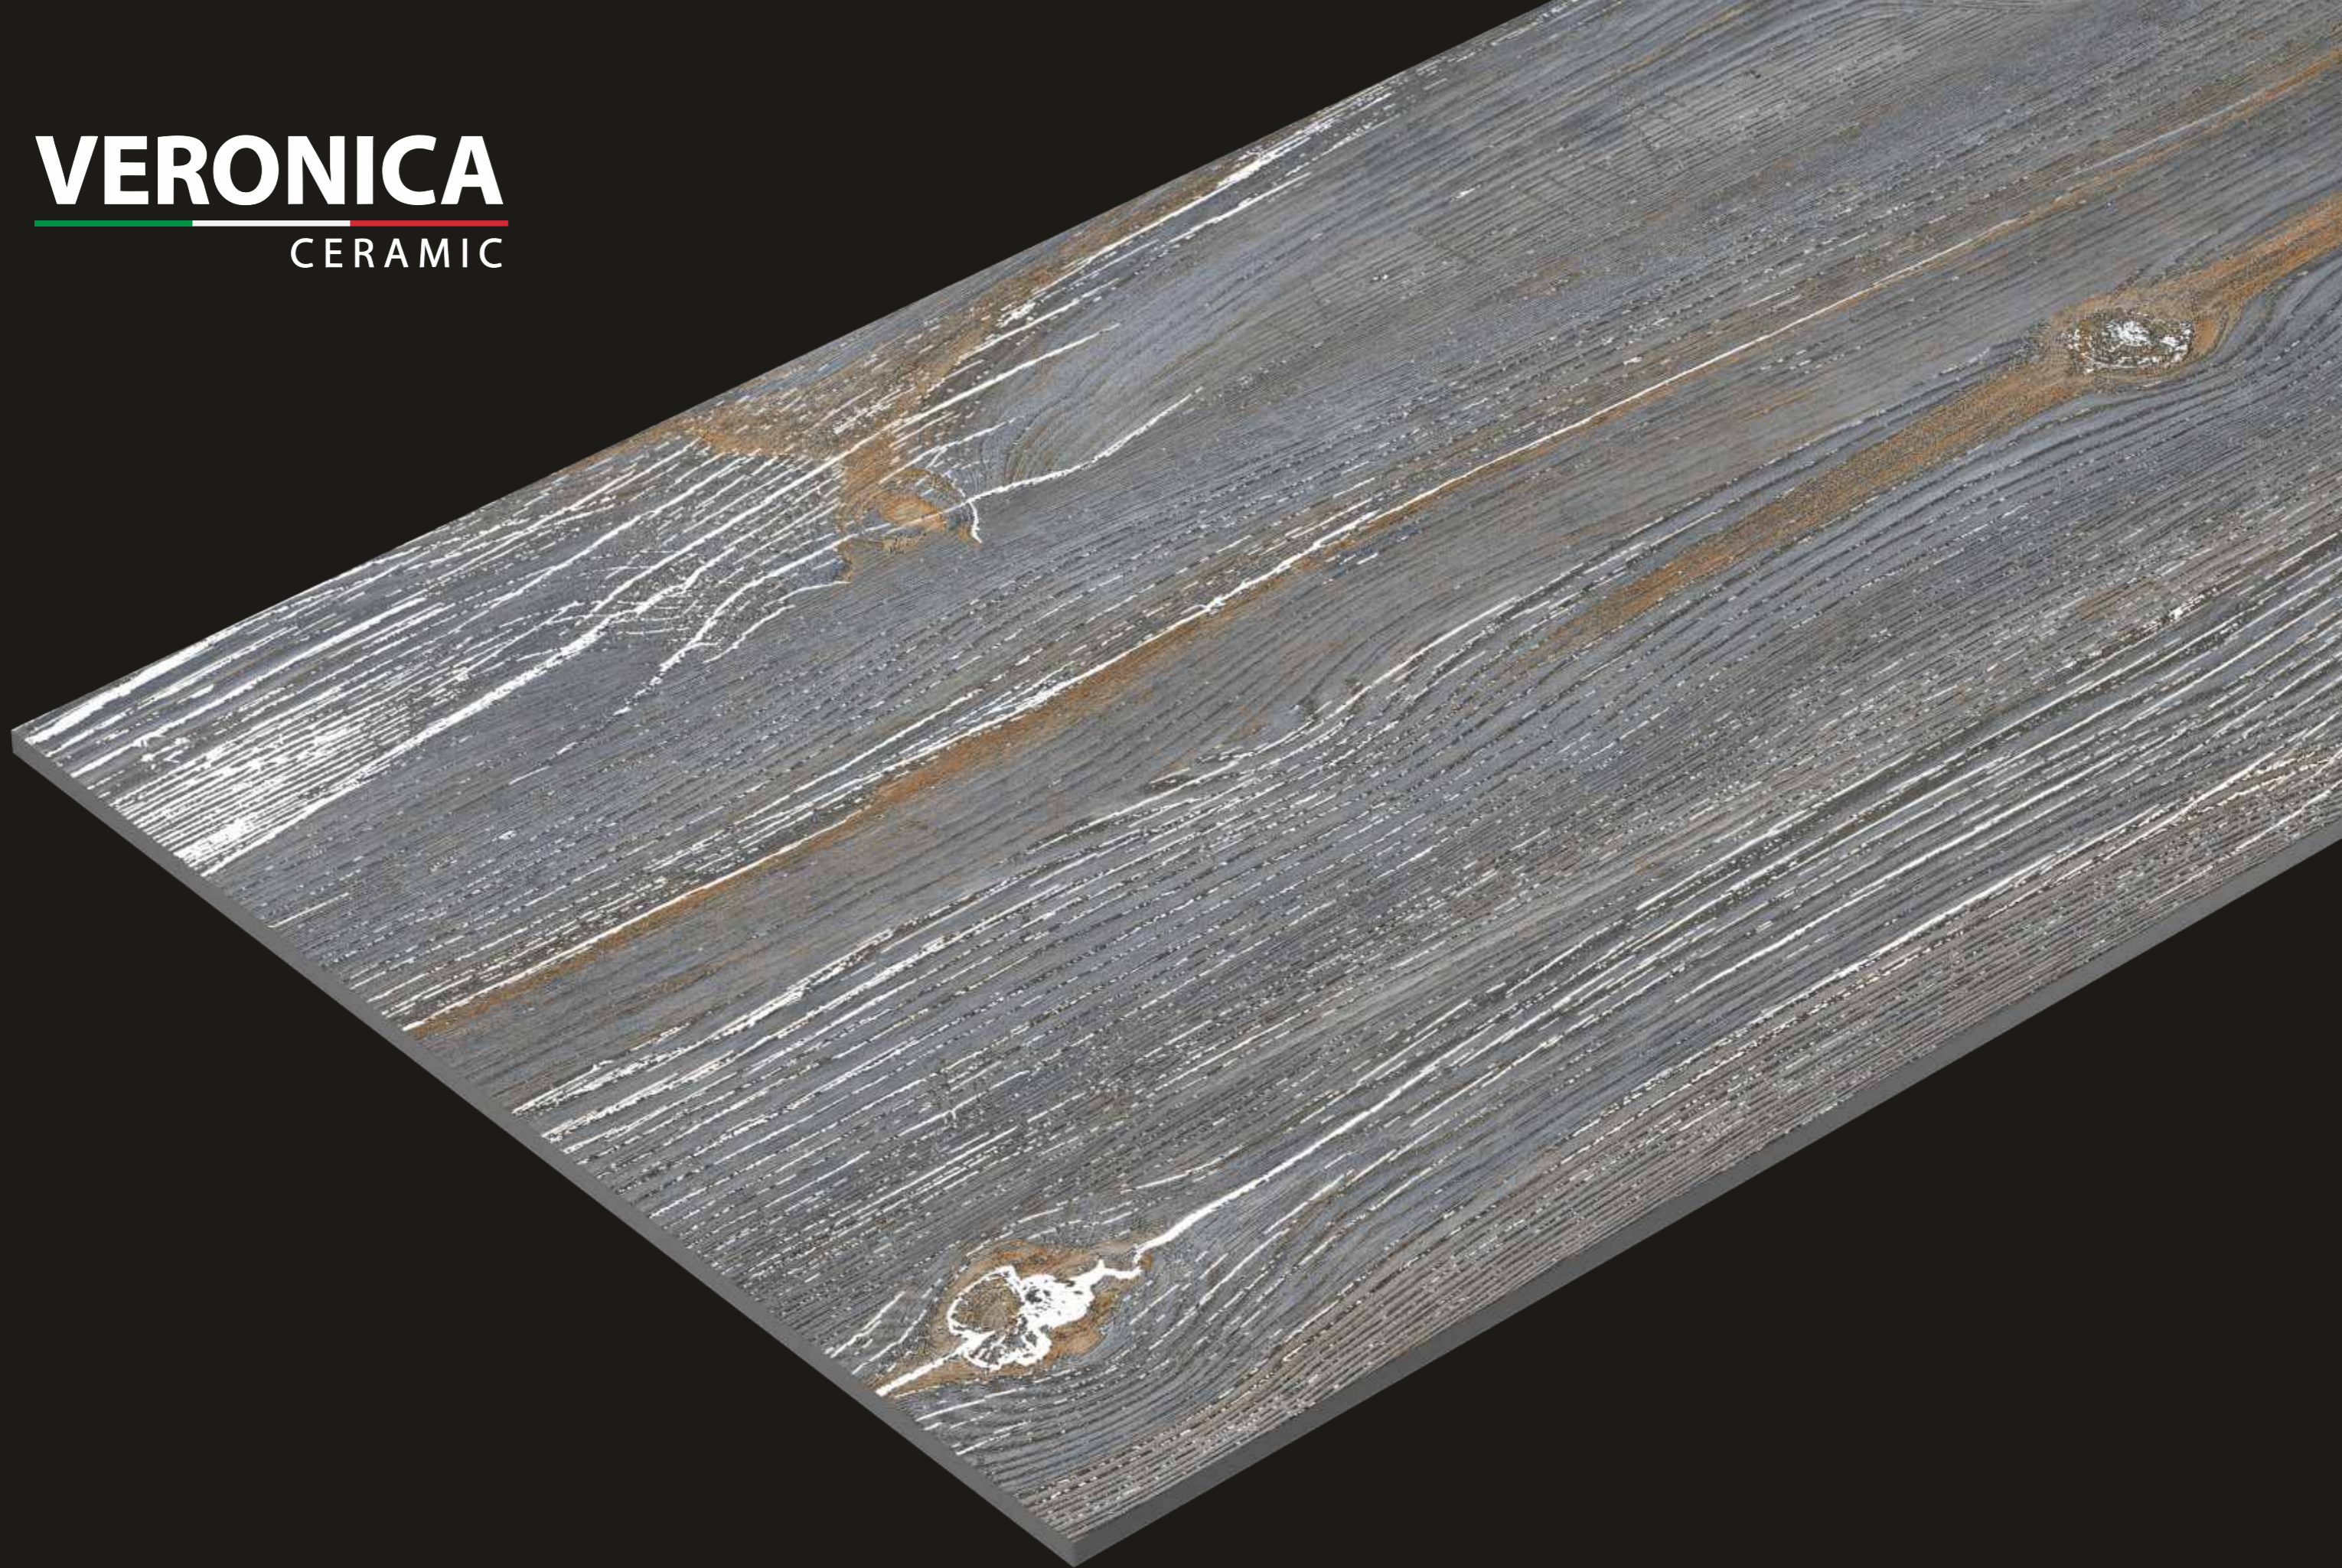

VERONICA
CERAMIC