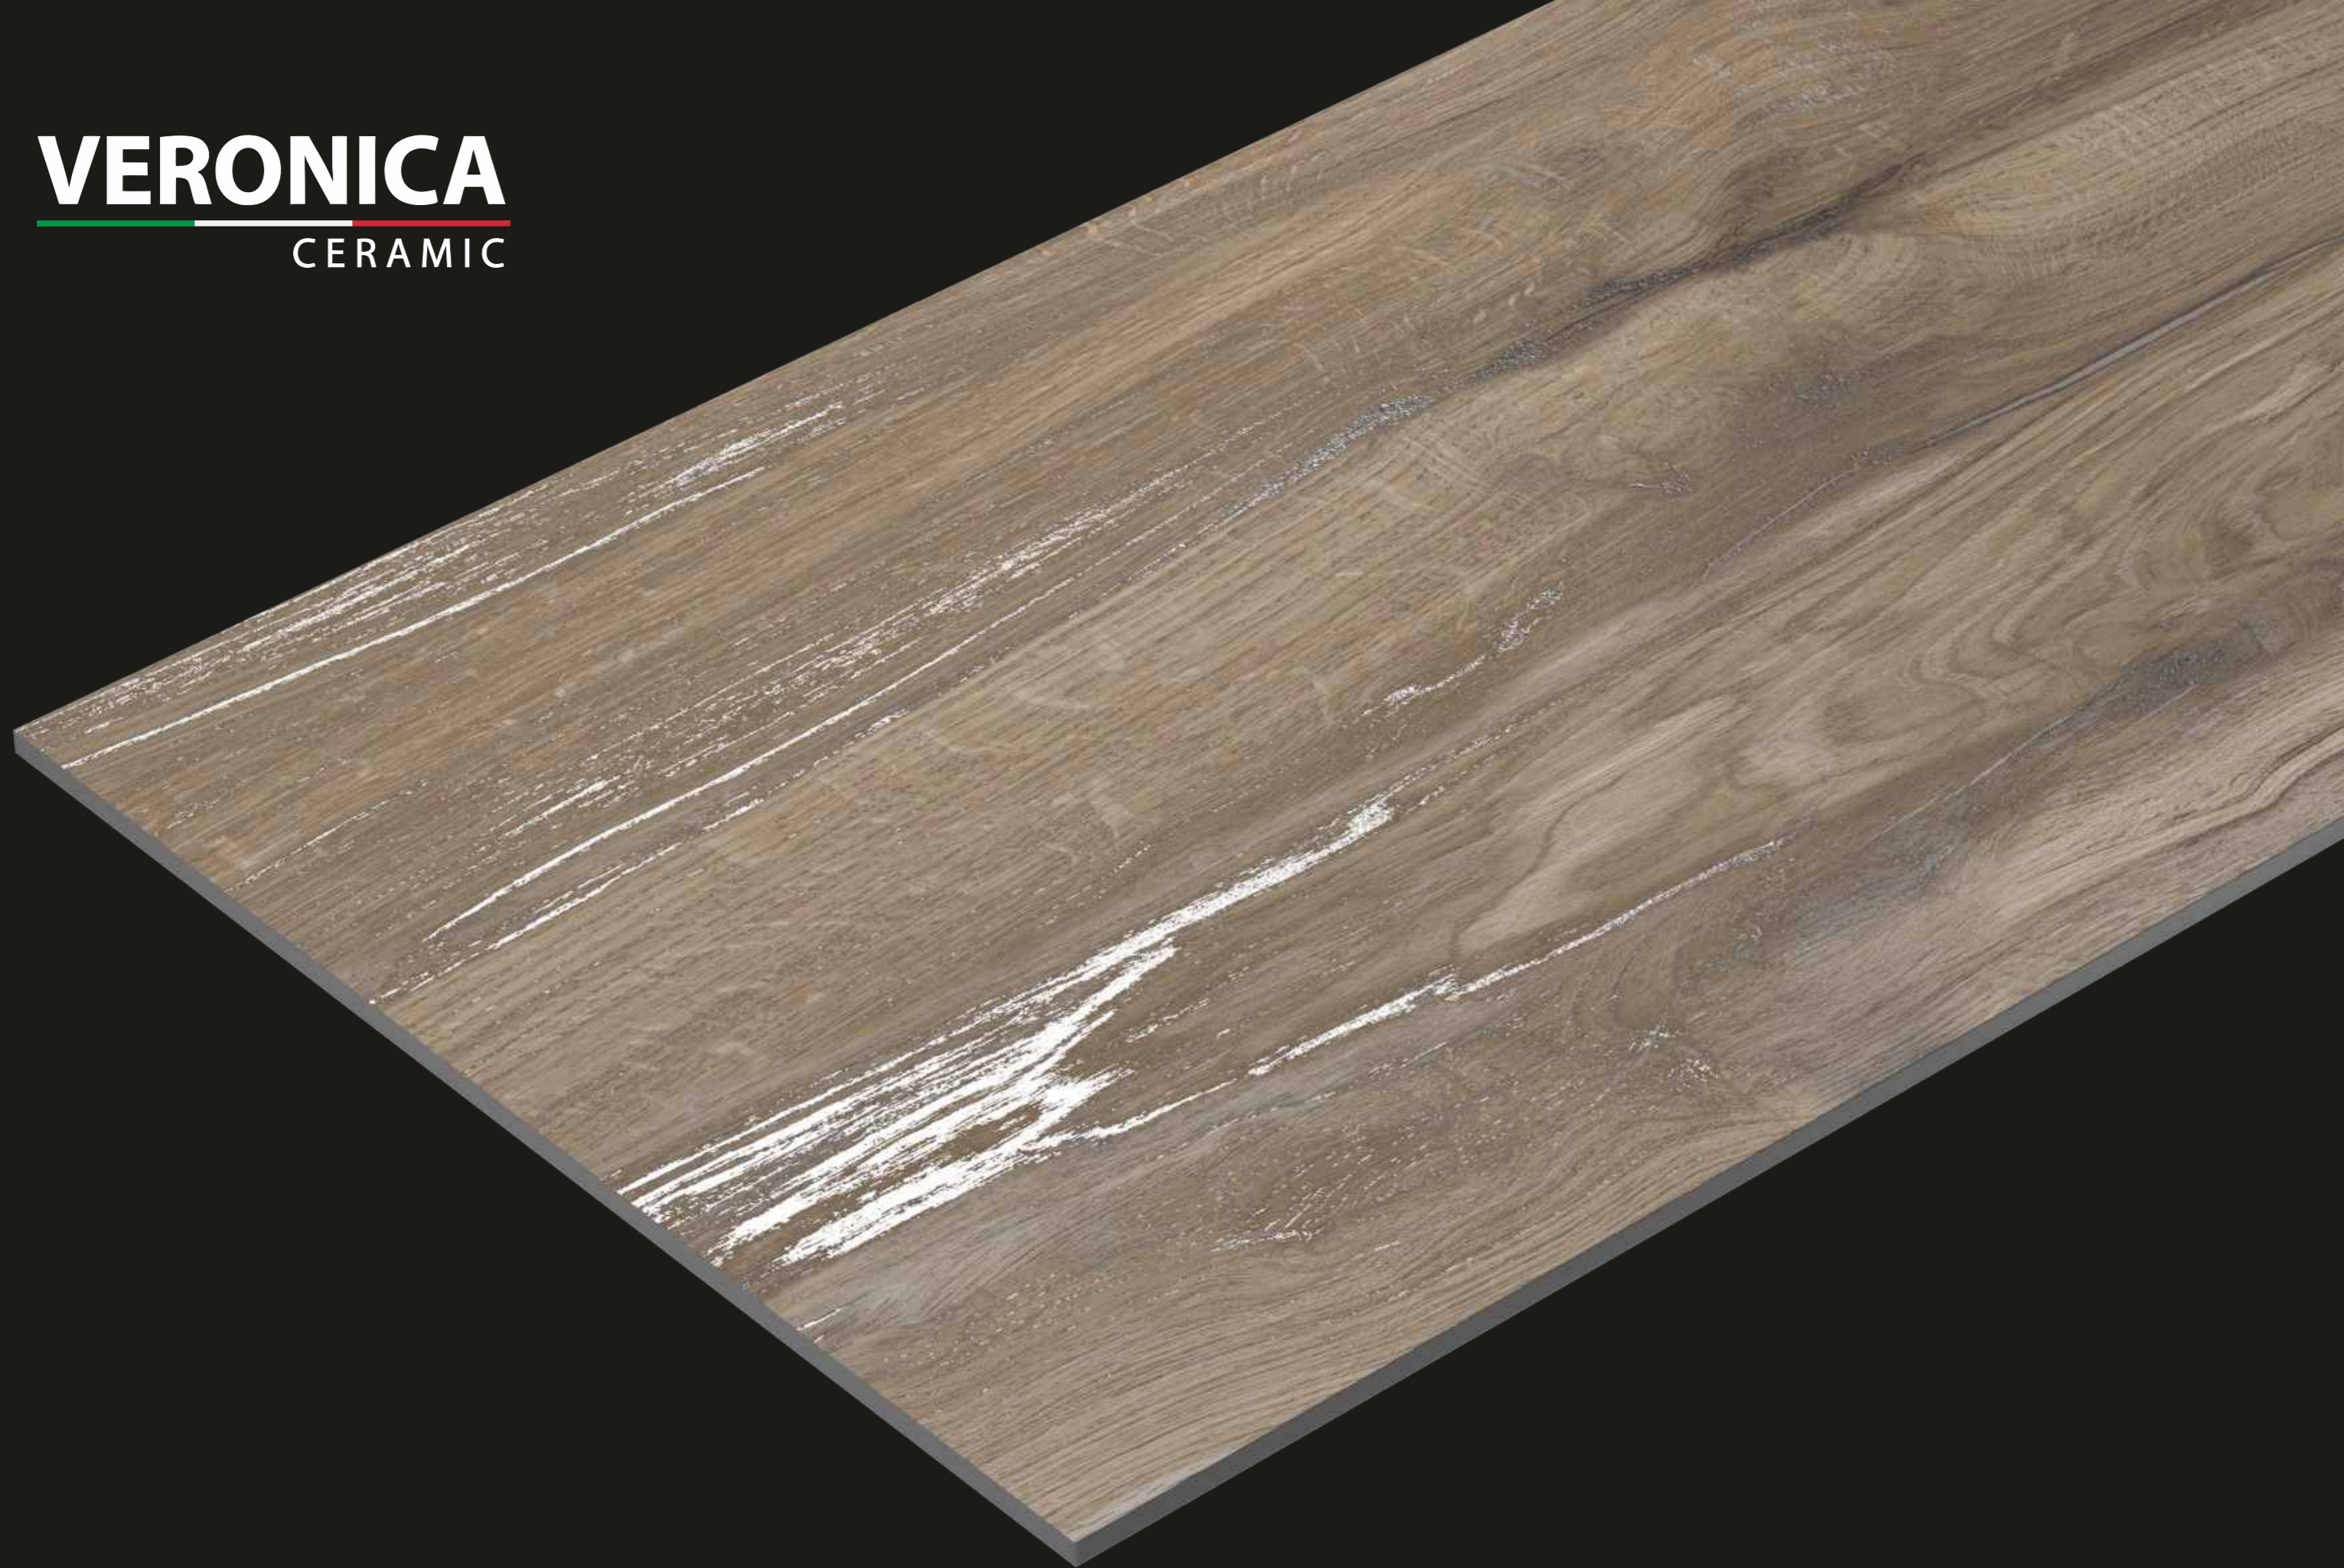

VERONICA
CERAMIC