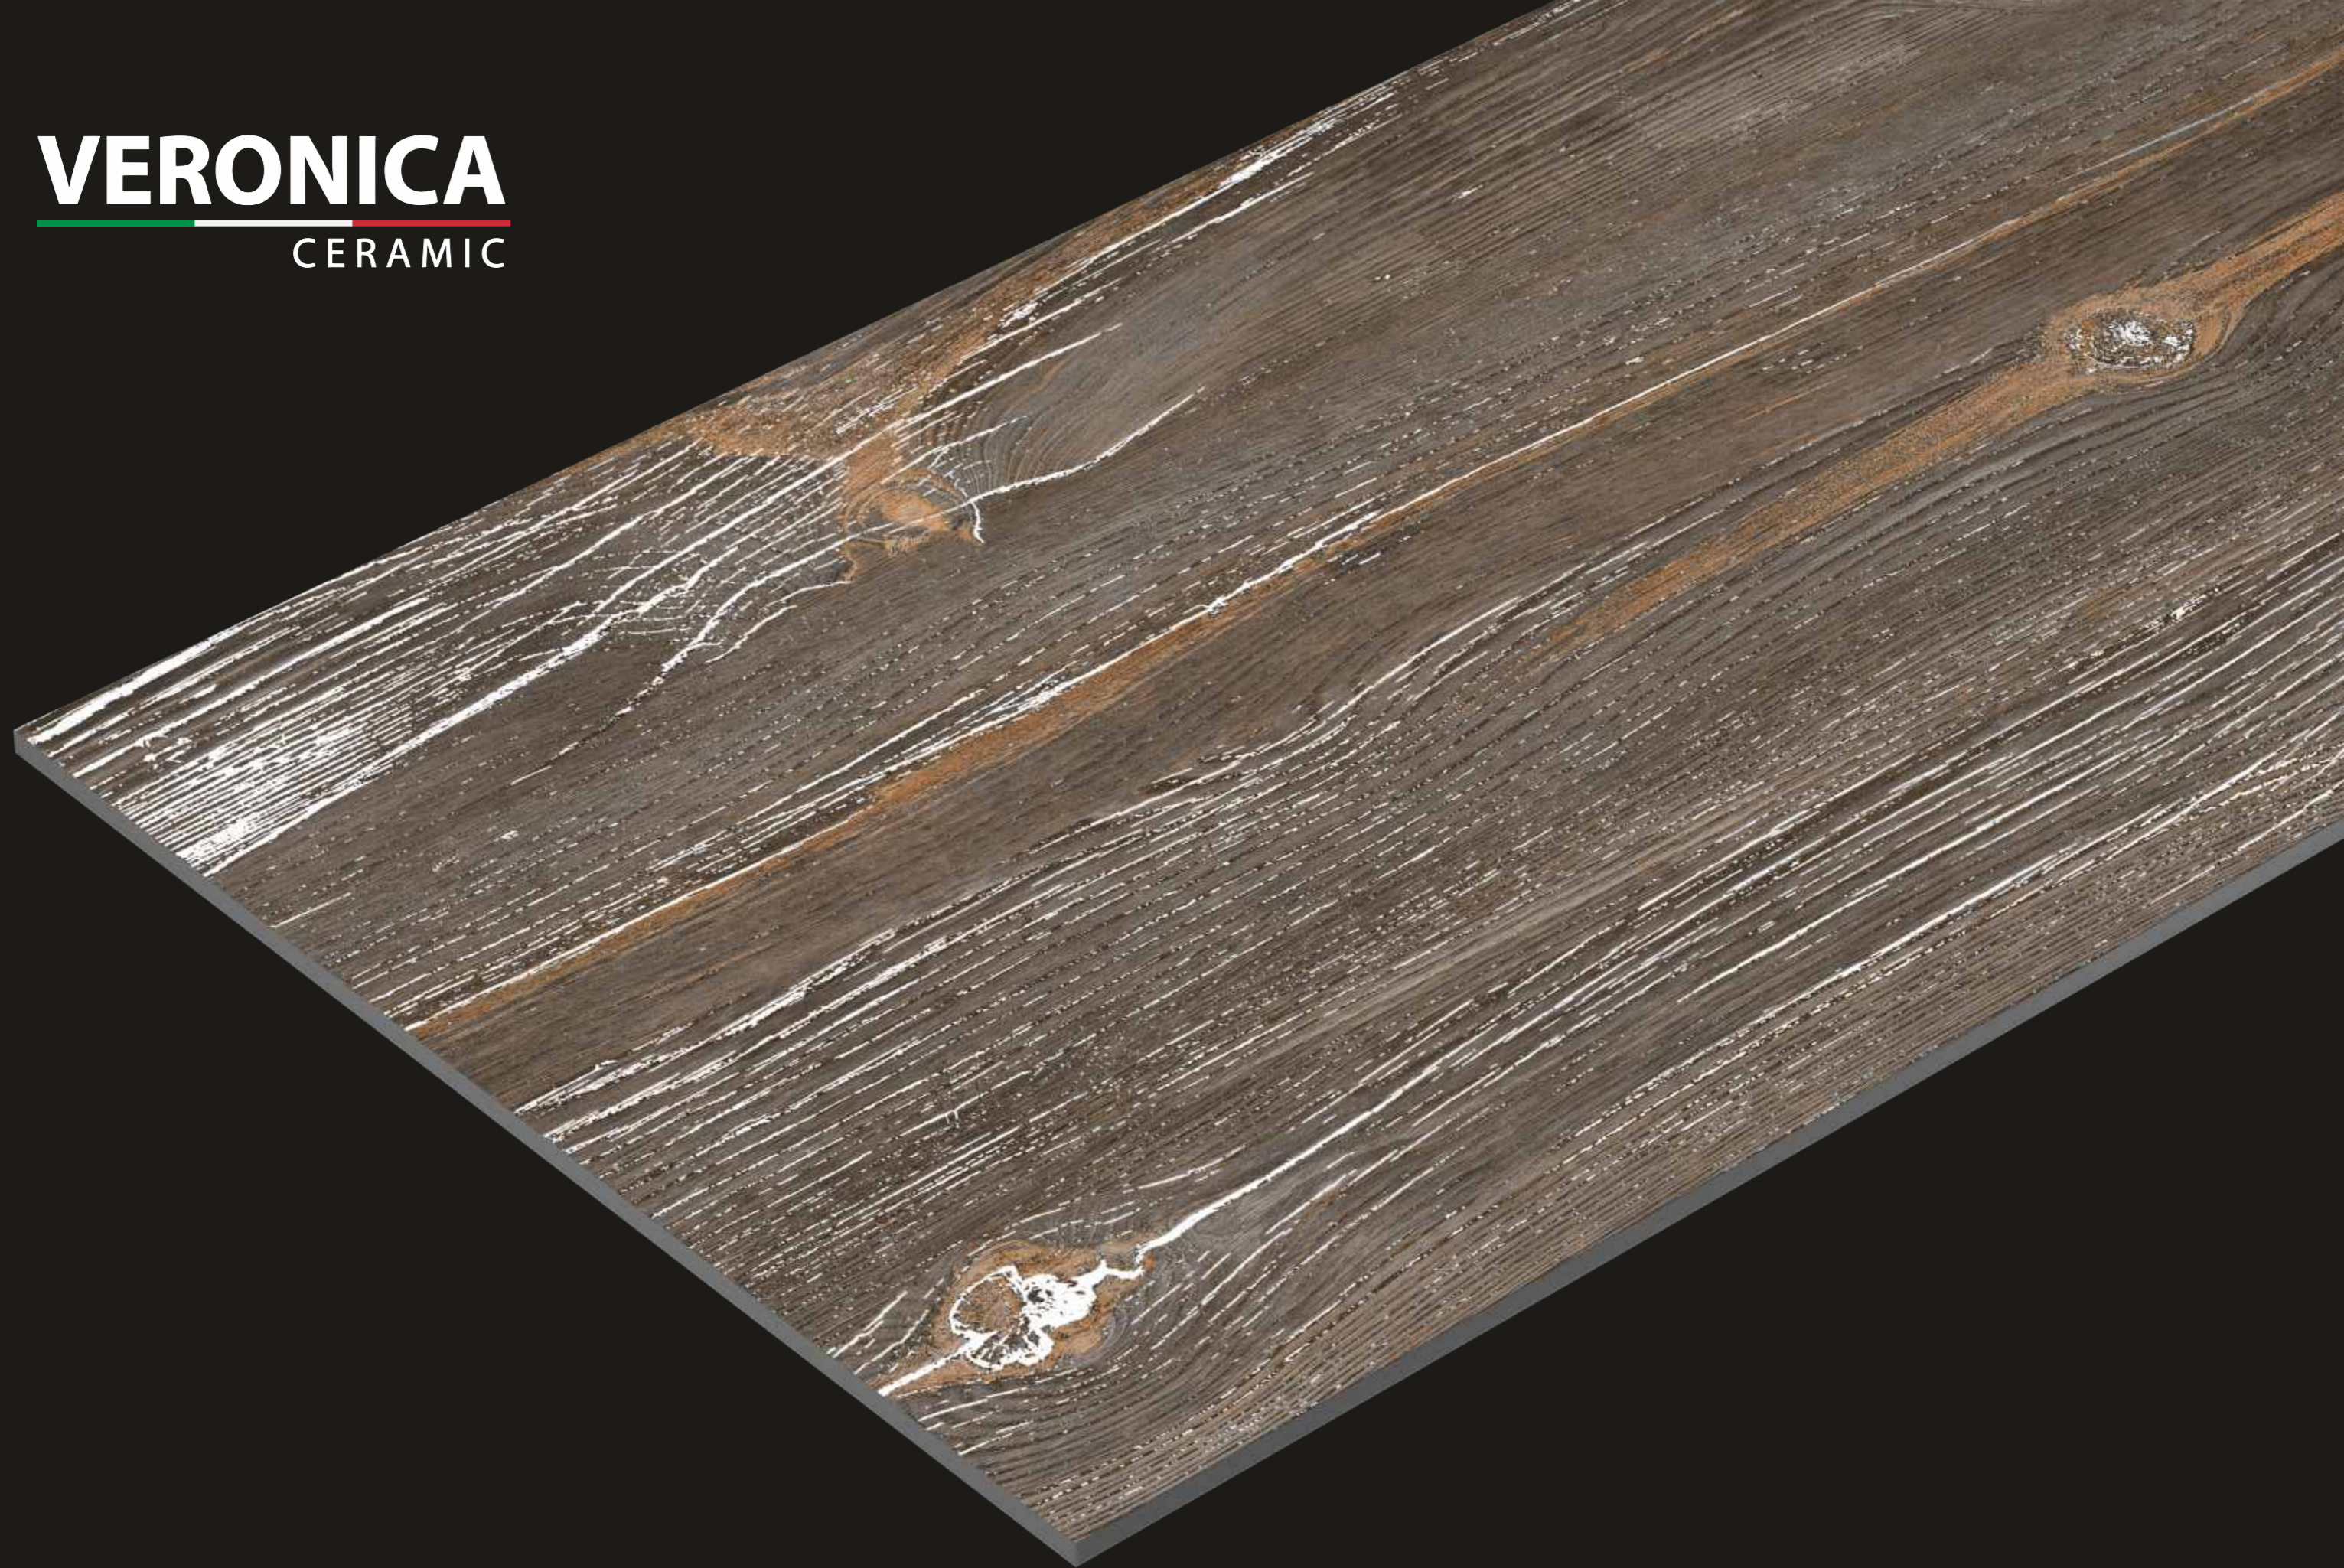

VERONICA
CERAMIC