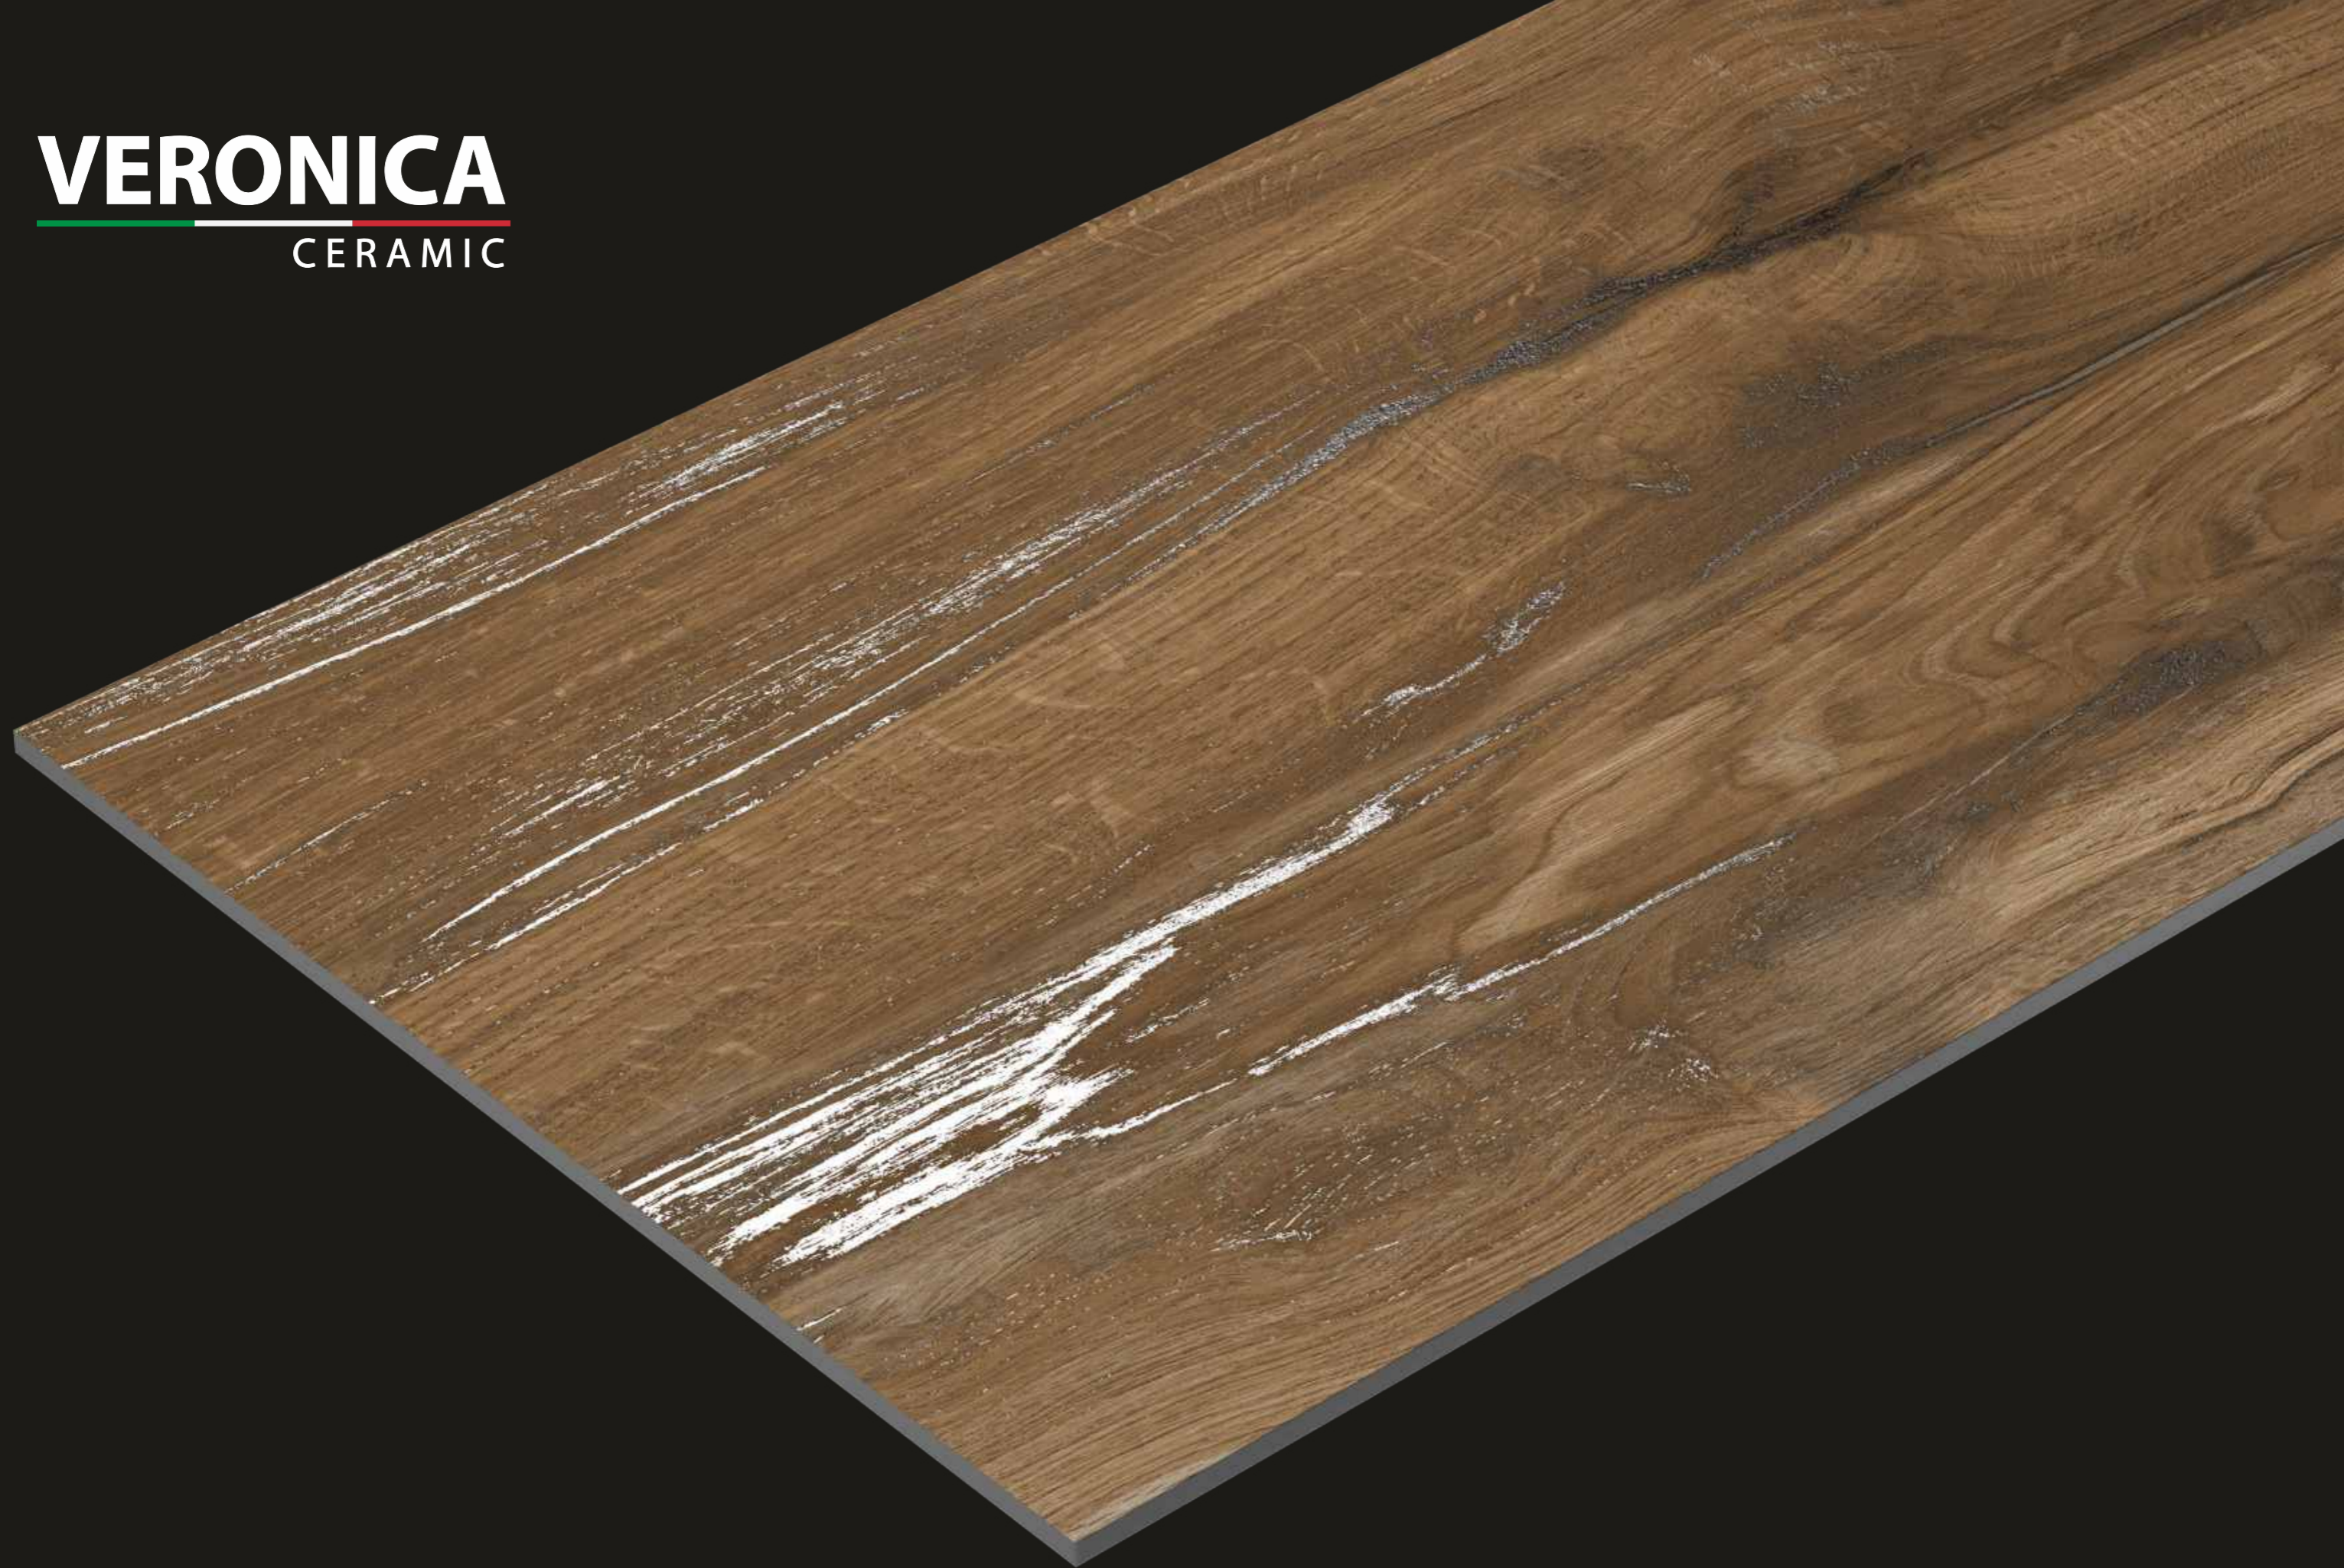

VERONICA
CERAMIC