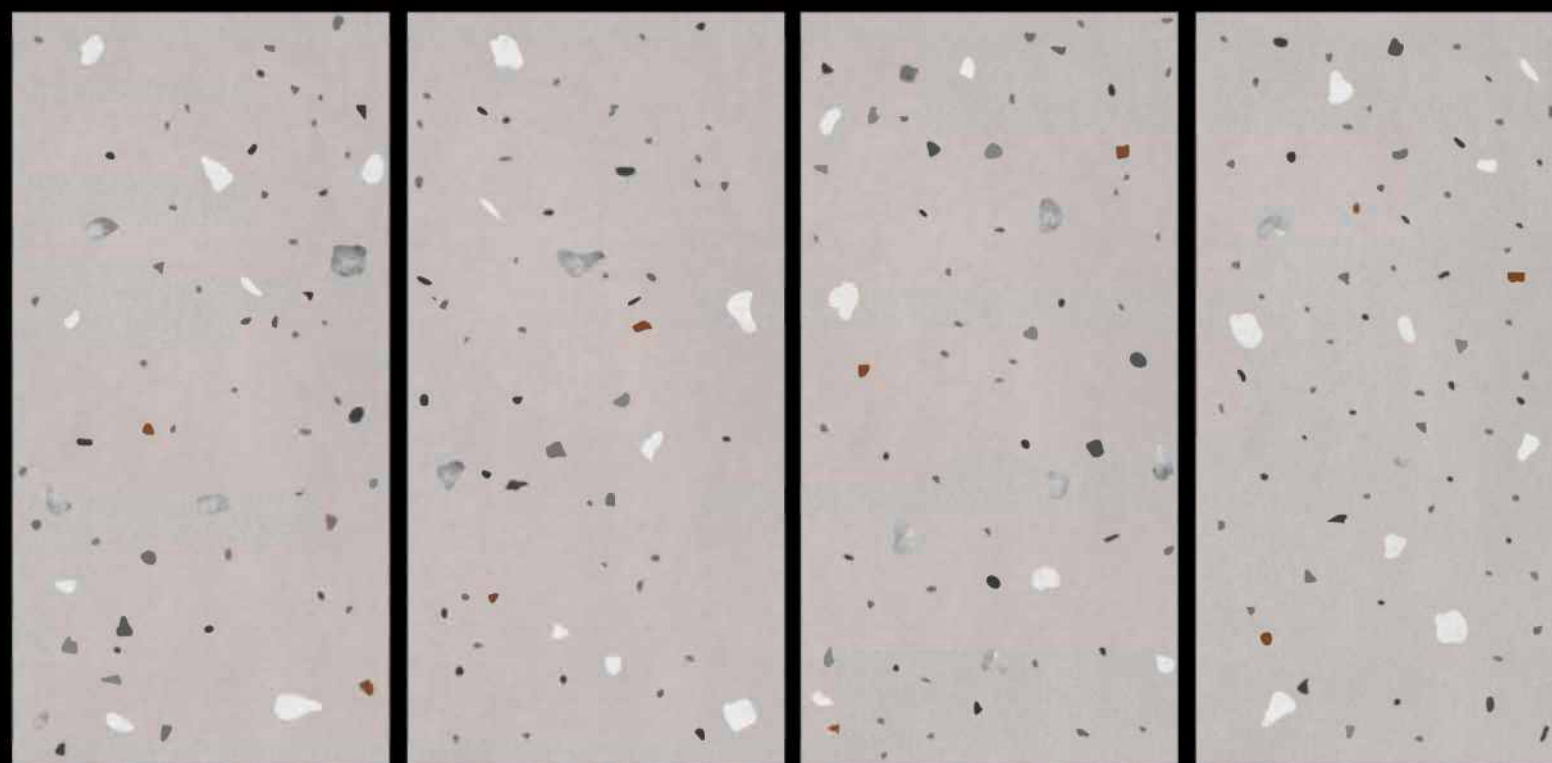

VERONICA

CERAMIC

PEBBLES GREY

SIZE
600x1200mm

FINISH
MATT

RANDOM
04

IMPACT
RESISTANCE

HIGH
STRENGTH

ZERO
MAINTENANCE

CHEMICAL
RESISTANCE