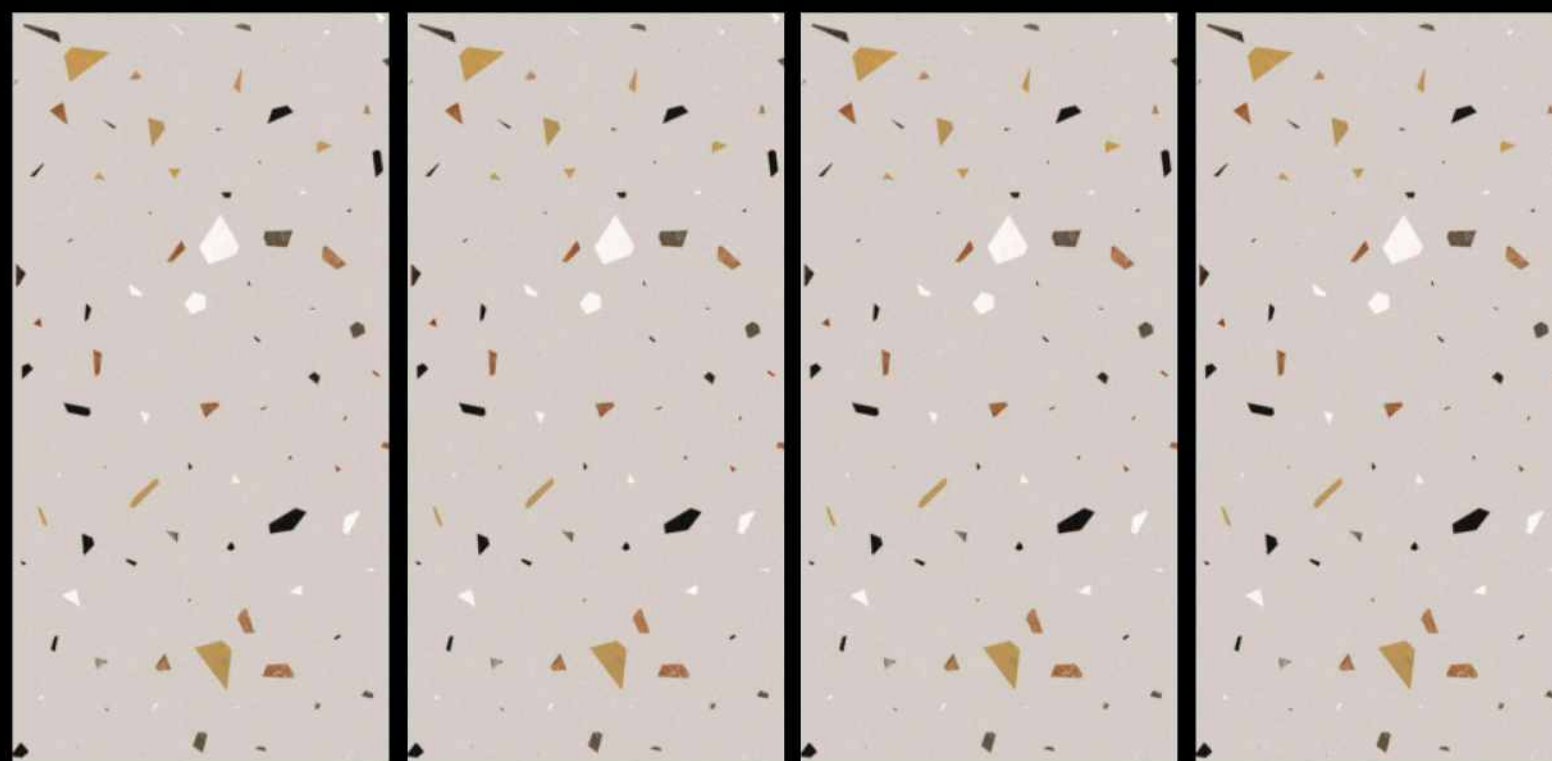

VERONICA

CERAMIC

STARDUST BEIGE

SIZE
600x1200mm

FINISH
MATT

www.veronicaceramic.com

IMPACT
RESISTANCE

HIGH
STRENGTH

ZERO
MAINTENANCE

CHEMICAL
RESISTANCE

MATT
SERIES