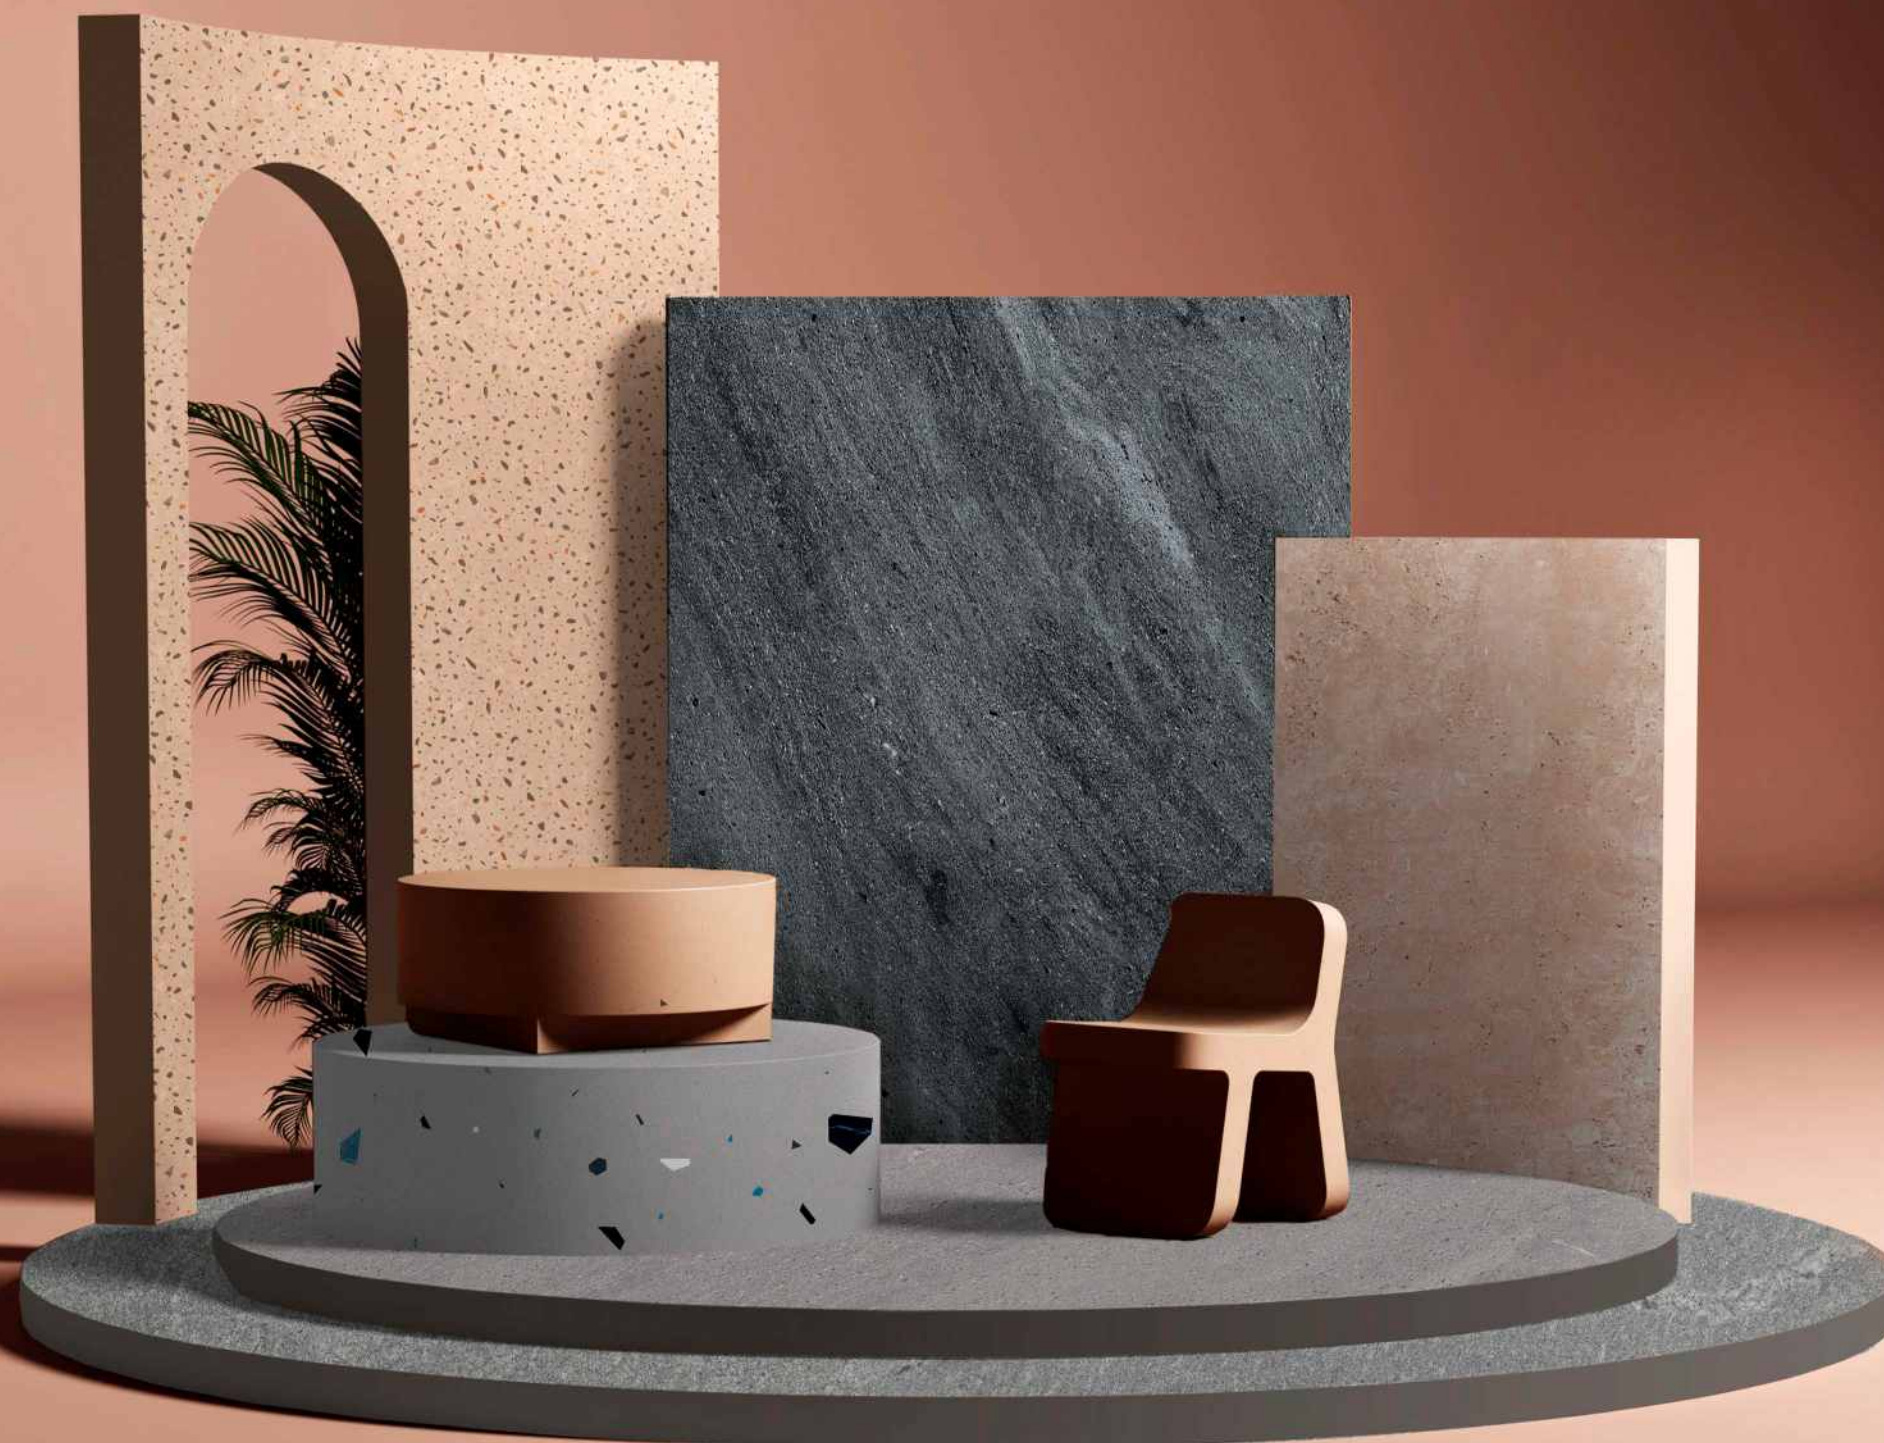

VERONICA
CERAMIC

MATT
SERIES

600x
1200mm

www.veronicaceramic.com

Size

600x1200mm

MATT FINISH

- ⊖ Introducing the Matt Series: Where elegance meets practicality. These tiles boast a non-reflective surface for a sophisticated look while offering enhanced safety with their reduced slipperiness compared to glossy tiles.
- ⊖ Matt tiles have a non-reflective surface, which can add a subtle and sophisticated look to spaces. They are often chosen for areas where you want to avoid glare or excessive shine, such as bathrooms, kitchens, and living areas. These tiles can come in various colors, catering to a wide range of design preferences.