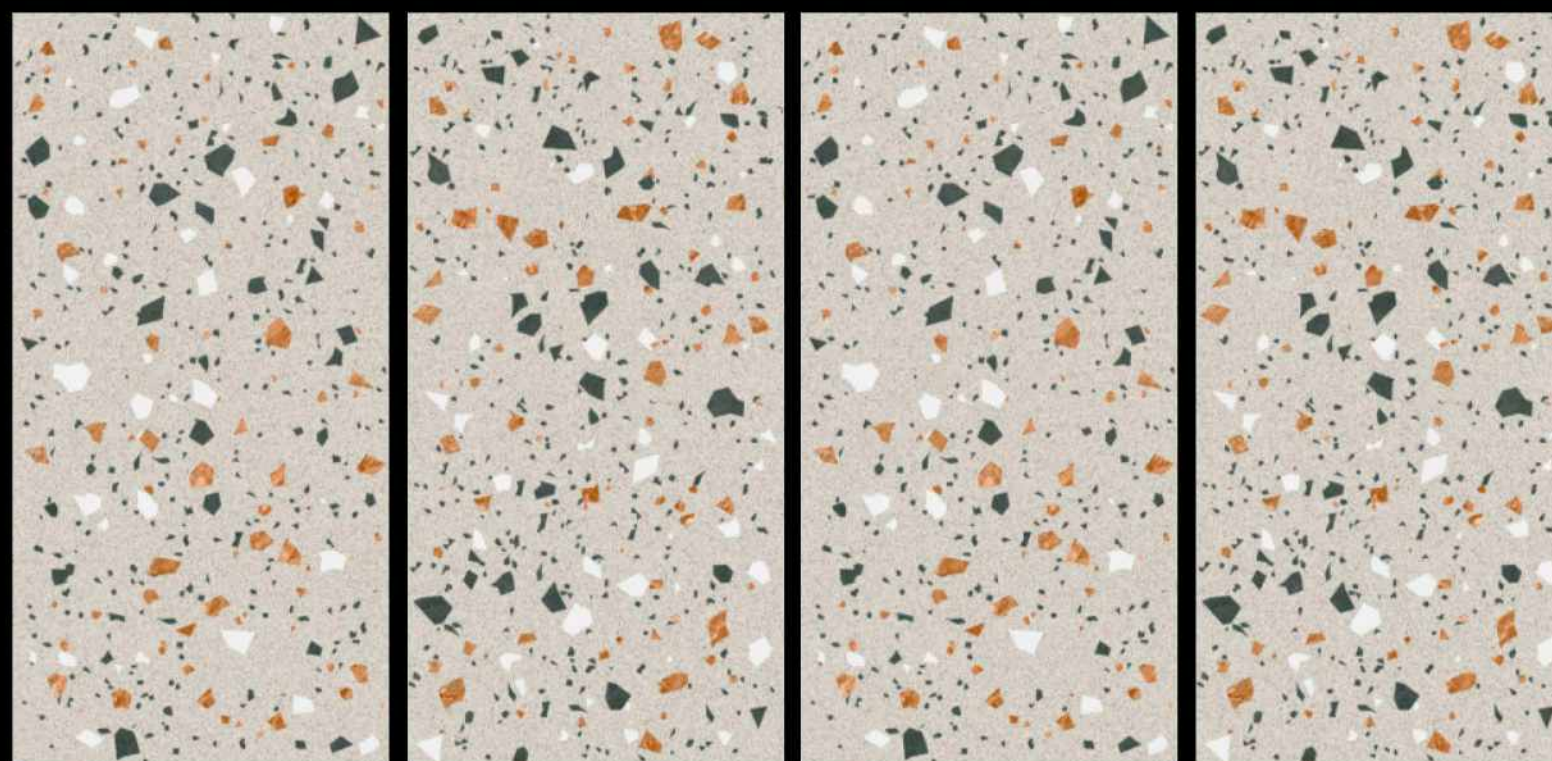

VERONICA

CERAMIC

FALCON FLEECE

SIZE
600x1200mm

FINISH
MATT

RANDOM
02

IMPACT
RESISTANCE

HIGH
STRENGTH

ZERO
MAINTENANCE

CHEMICAL
RESISTANCE

www.veronicaceramic.com

MATT
SERIES