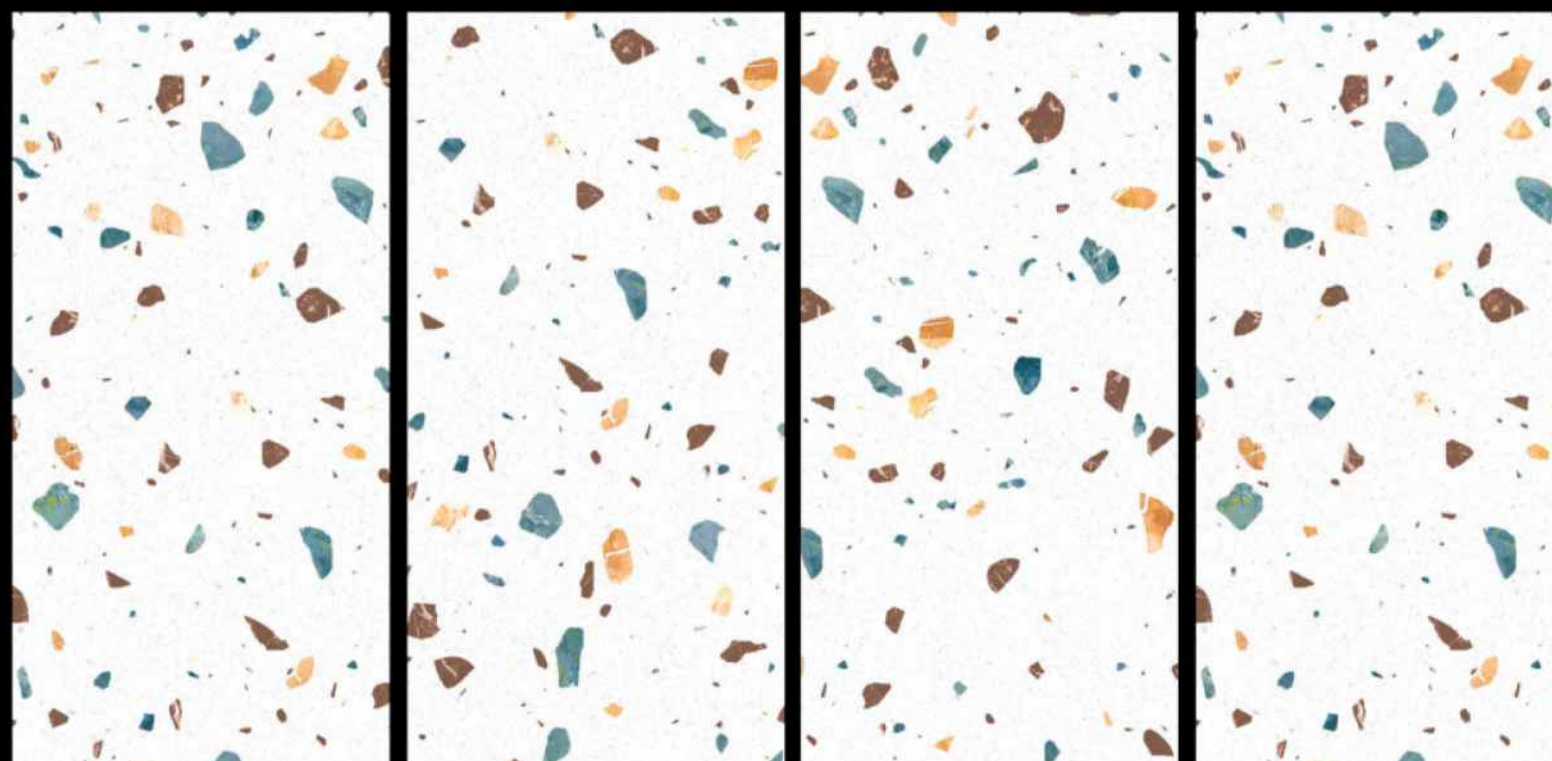

ZERO
MAINTENANCE

CHEMICAL
RESISTANCE

www.veronicaceramic.com

MATT
SERIES

VERONICA

CERAMIC

NOUGAT WHITE

SIZE
600x1200mm