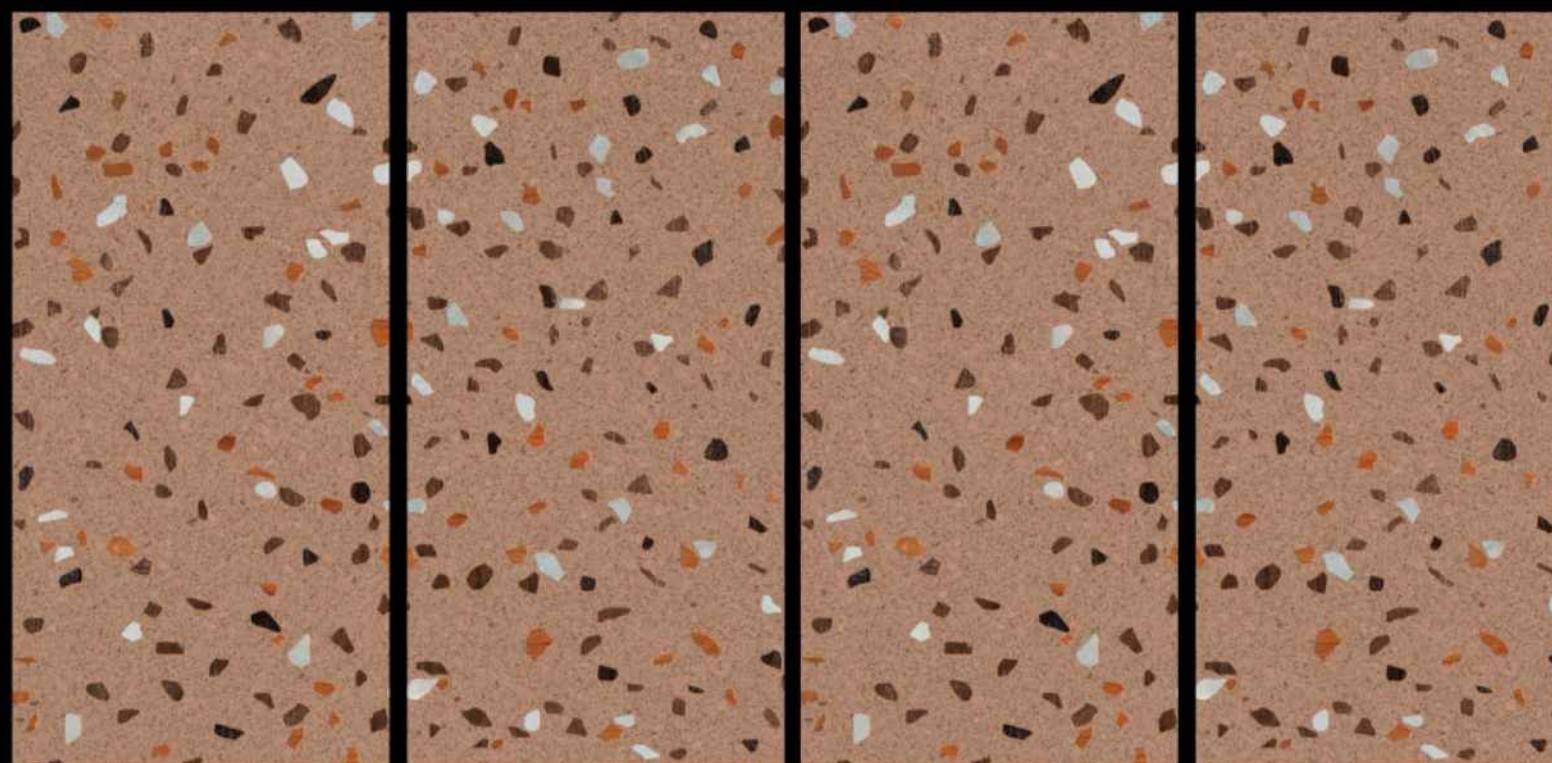

CHEMICAL
RESISTANCE

www.veronicaceramic.com

MATT
SERIES

VERONICA

CERAMIC

GRAVEL BROWN

SIZE
600x1200mm

FINISH
MATT