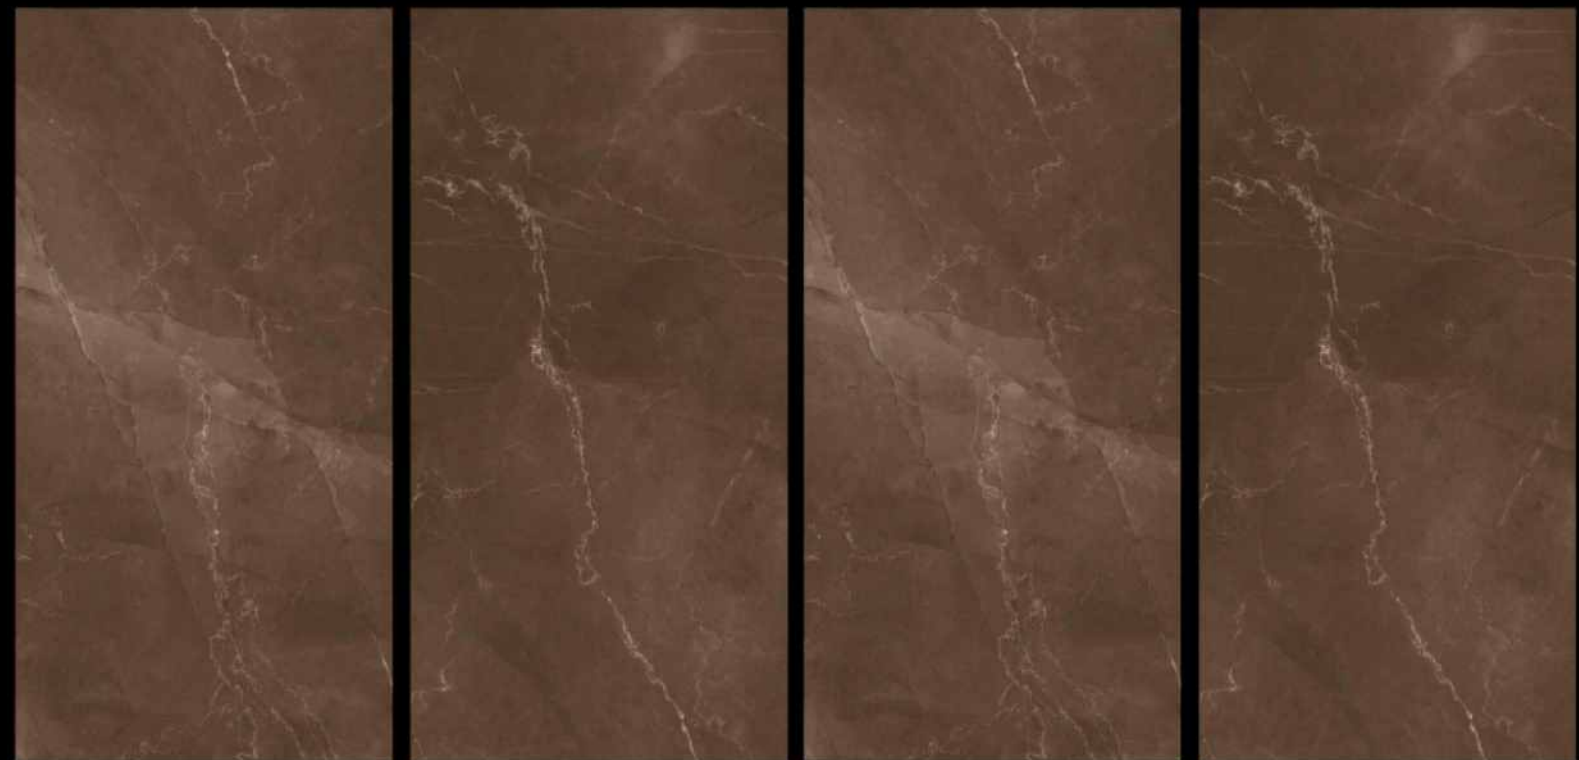

IMPACT
RESISTANCE

HIGH
STRENGTH

ZERO
MAINTENANCE

CHEMICAL
RESISTANCE

VERONICA

CERAMIC

HARVEST BROWN

SIZE
600x1200mm