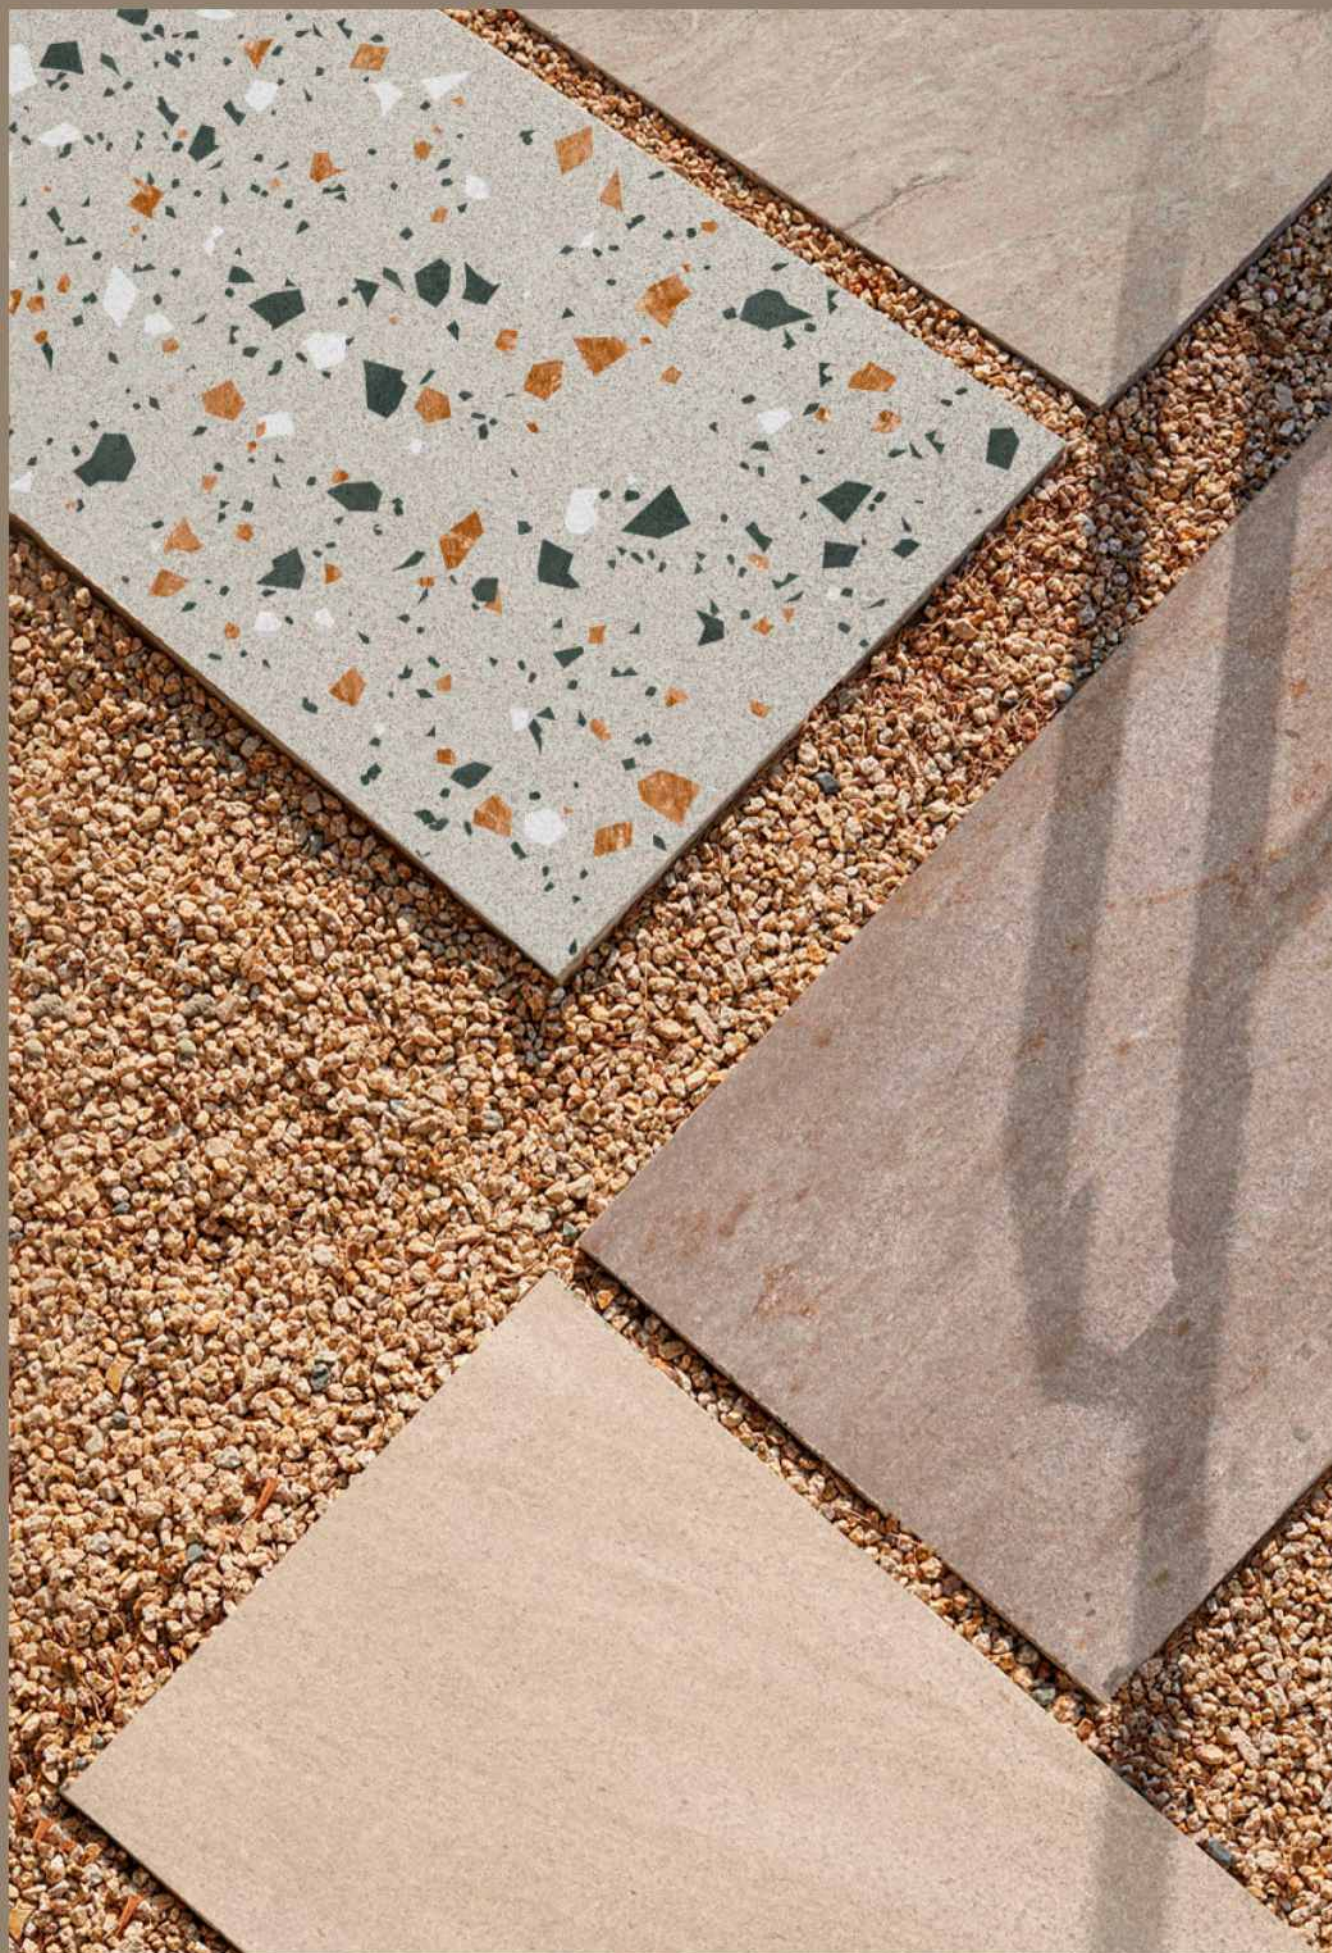

VERONICA
CERAMIC

MATT
SERIES

600x
1200mm

www.veronicaceramic.com

Size

600x1200mm

MATT FINISH

- ⊖ Introducing the Matt Series: Where elegance meets practicality. These tiles boast a non-reflective surface for a sophisticated look while offering enhanced safety with their reduced slipperiness compared to glossy tiles.
- ⊖ Matt tiles have a non-reflective surface, which can add a subtle and sophisticated look to spaces. They are often chosen for areas where you want to avoid glare or excessive shine, such as bathrooms, kitchens, and living areas. These tiles can come in various colors, catering to a wide range of design preferences.