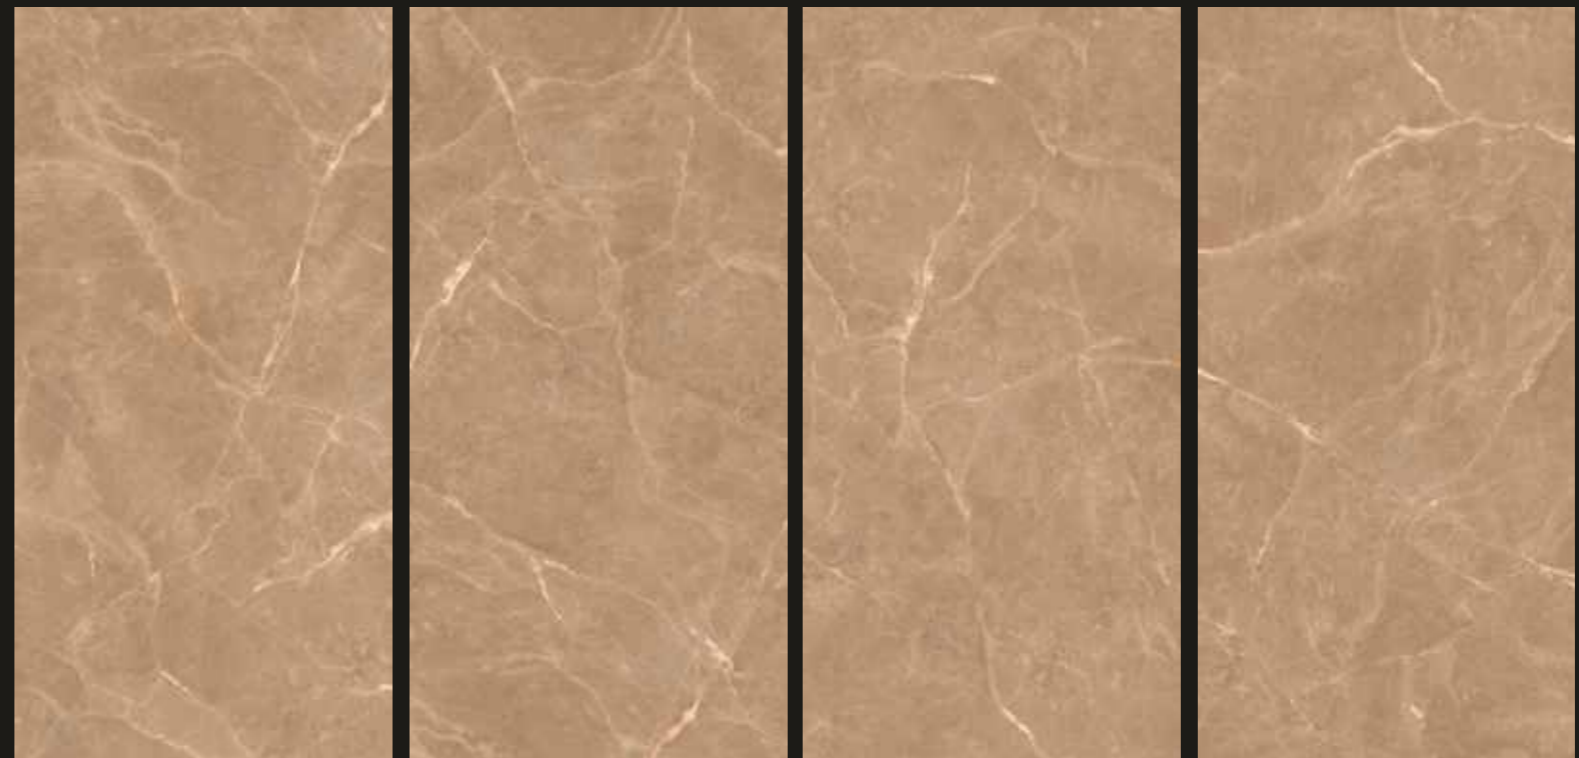

VERONICA
CERAMIC

WHITE
CARVING
SERIES

VERONICA
CERAMIC

VERONICA

CERAMIC

ASPIRE BROWN

SIZE
600x1200mm

FINISH
CARVING