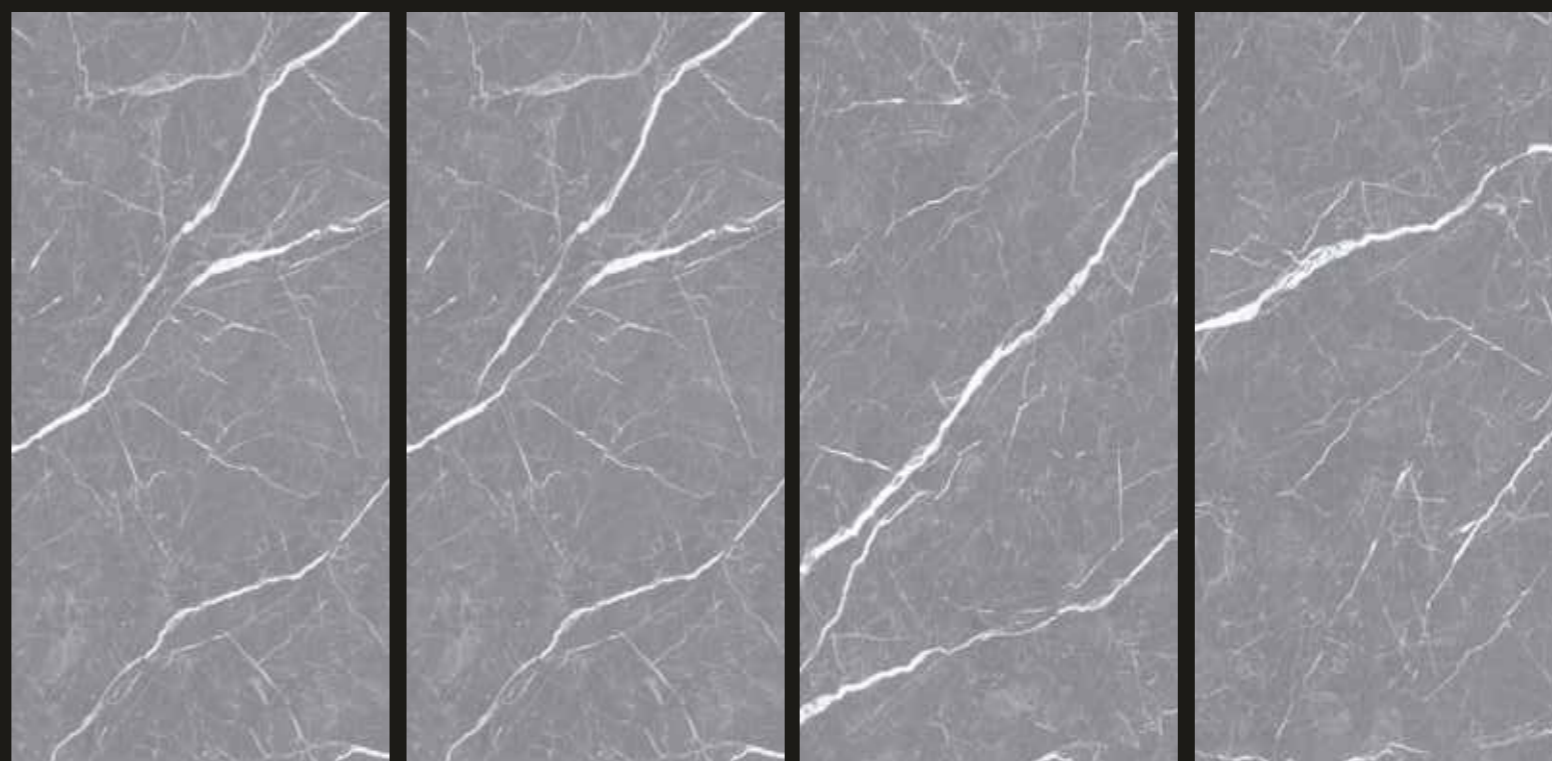

CHEMICAL
RESISTANCE

www.veronicaceramic.com

MARBLE
CARVING
SERIES

VERONICA
CERAMIC

VERONICA

CERAMIC

LEXUS GREY

SIZE
600x1200mm