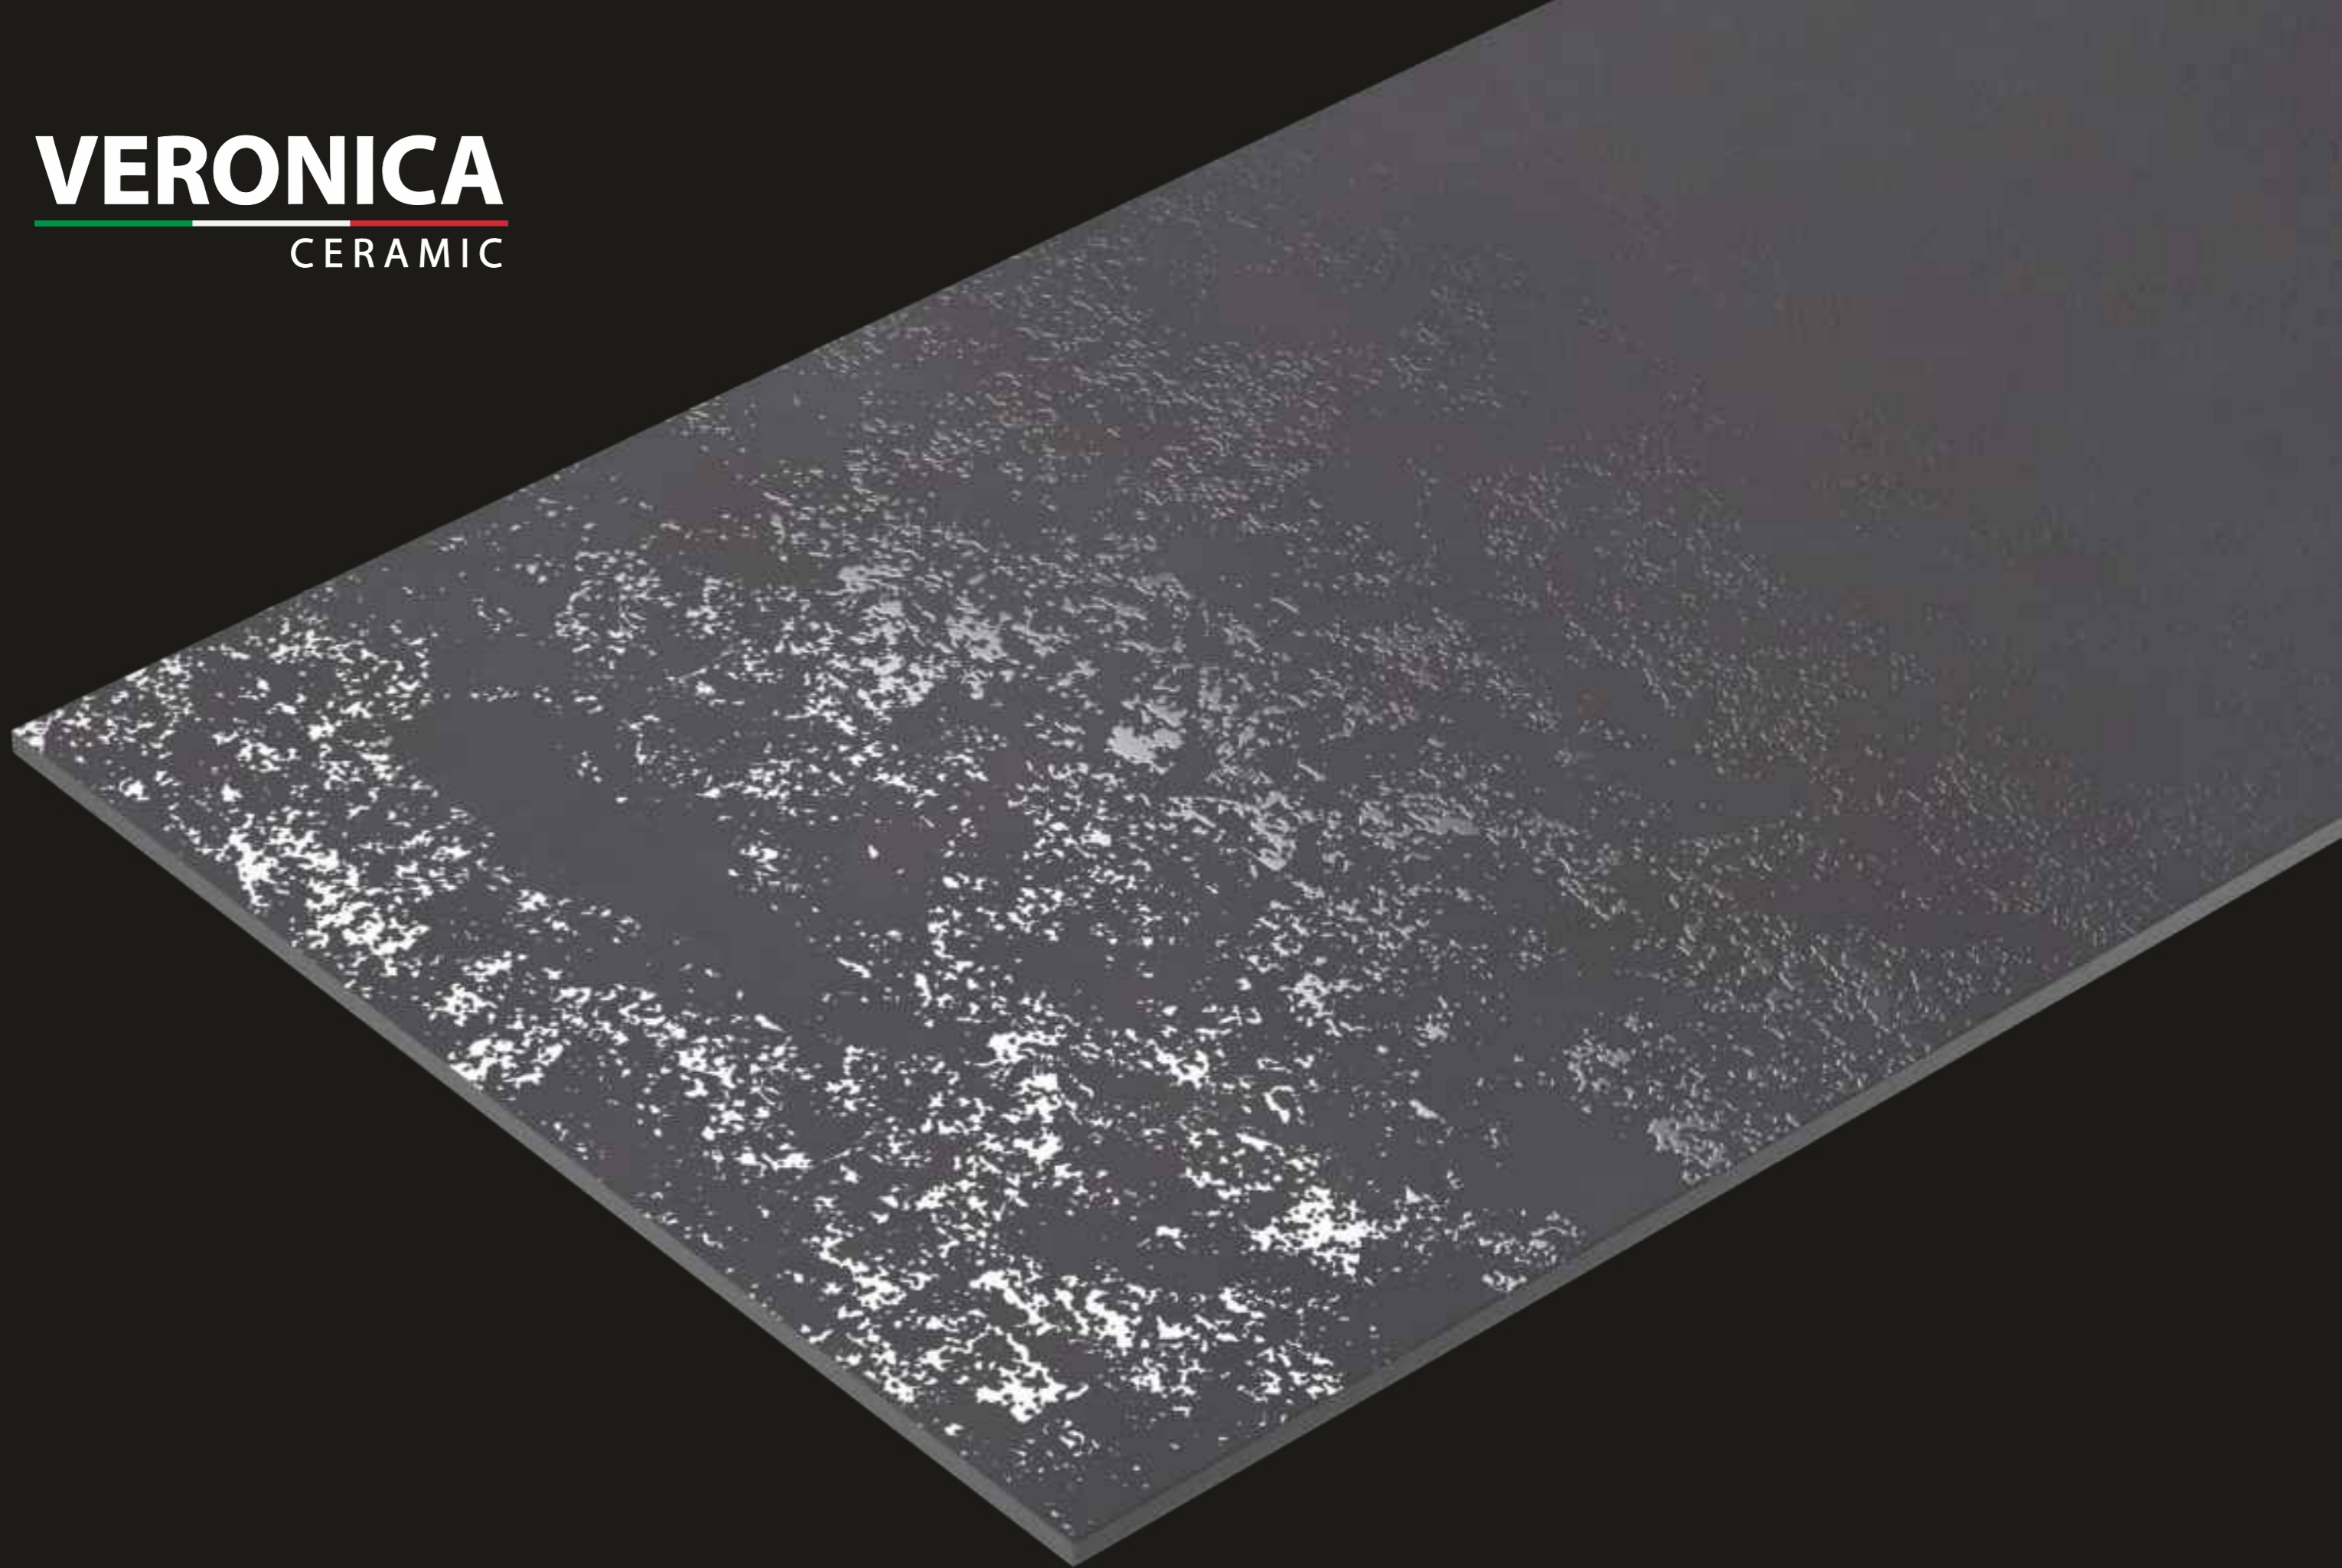

SIZE
600x1200mm

FINISH
CARVING

RANDOM
04

IMPACT
RESISTANCE

HIGH
STRENGTH

ZERO
MAINTENANCE

CHEMICAL
RESISTANCE

VERONICA
CERAMIC