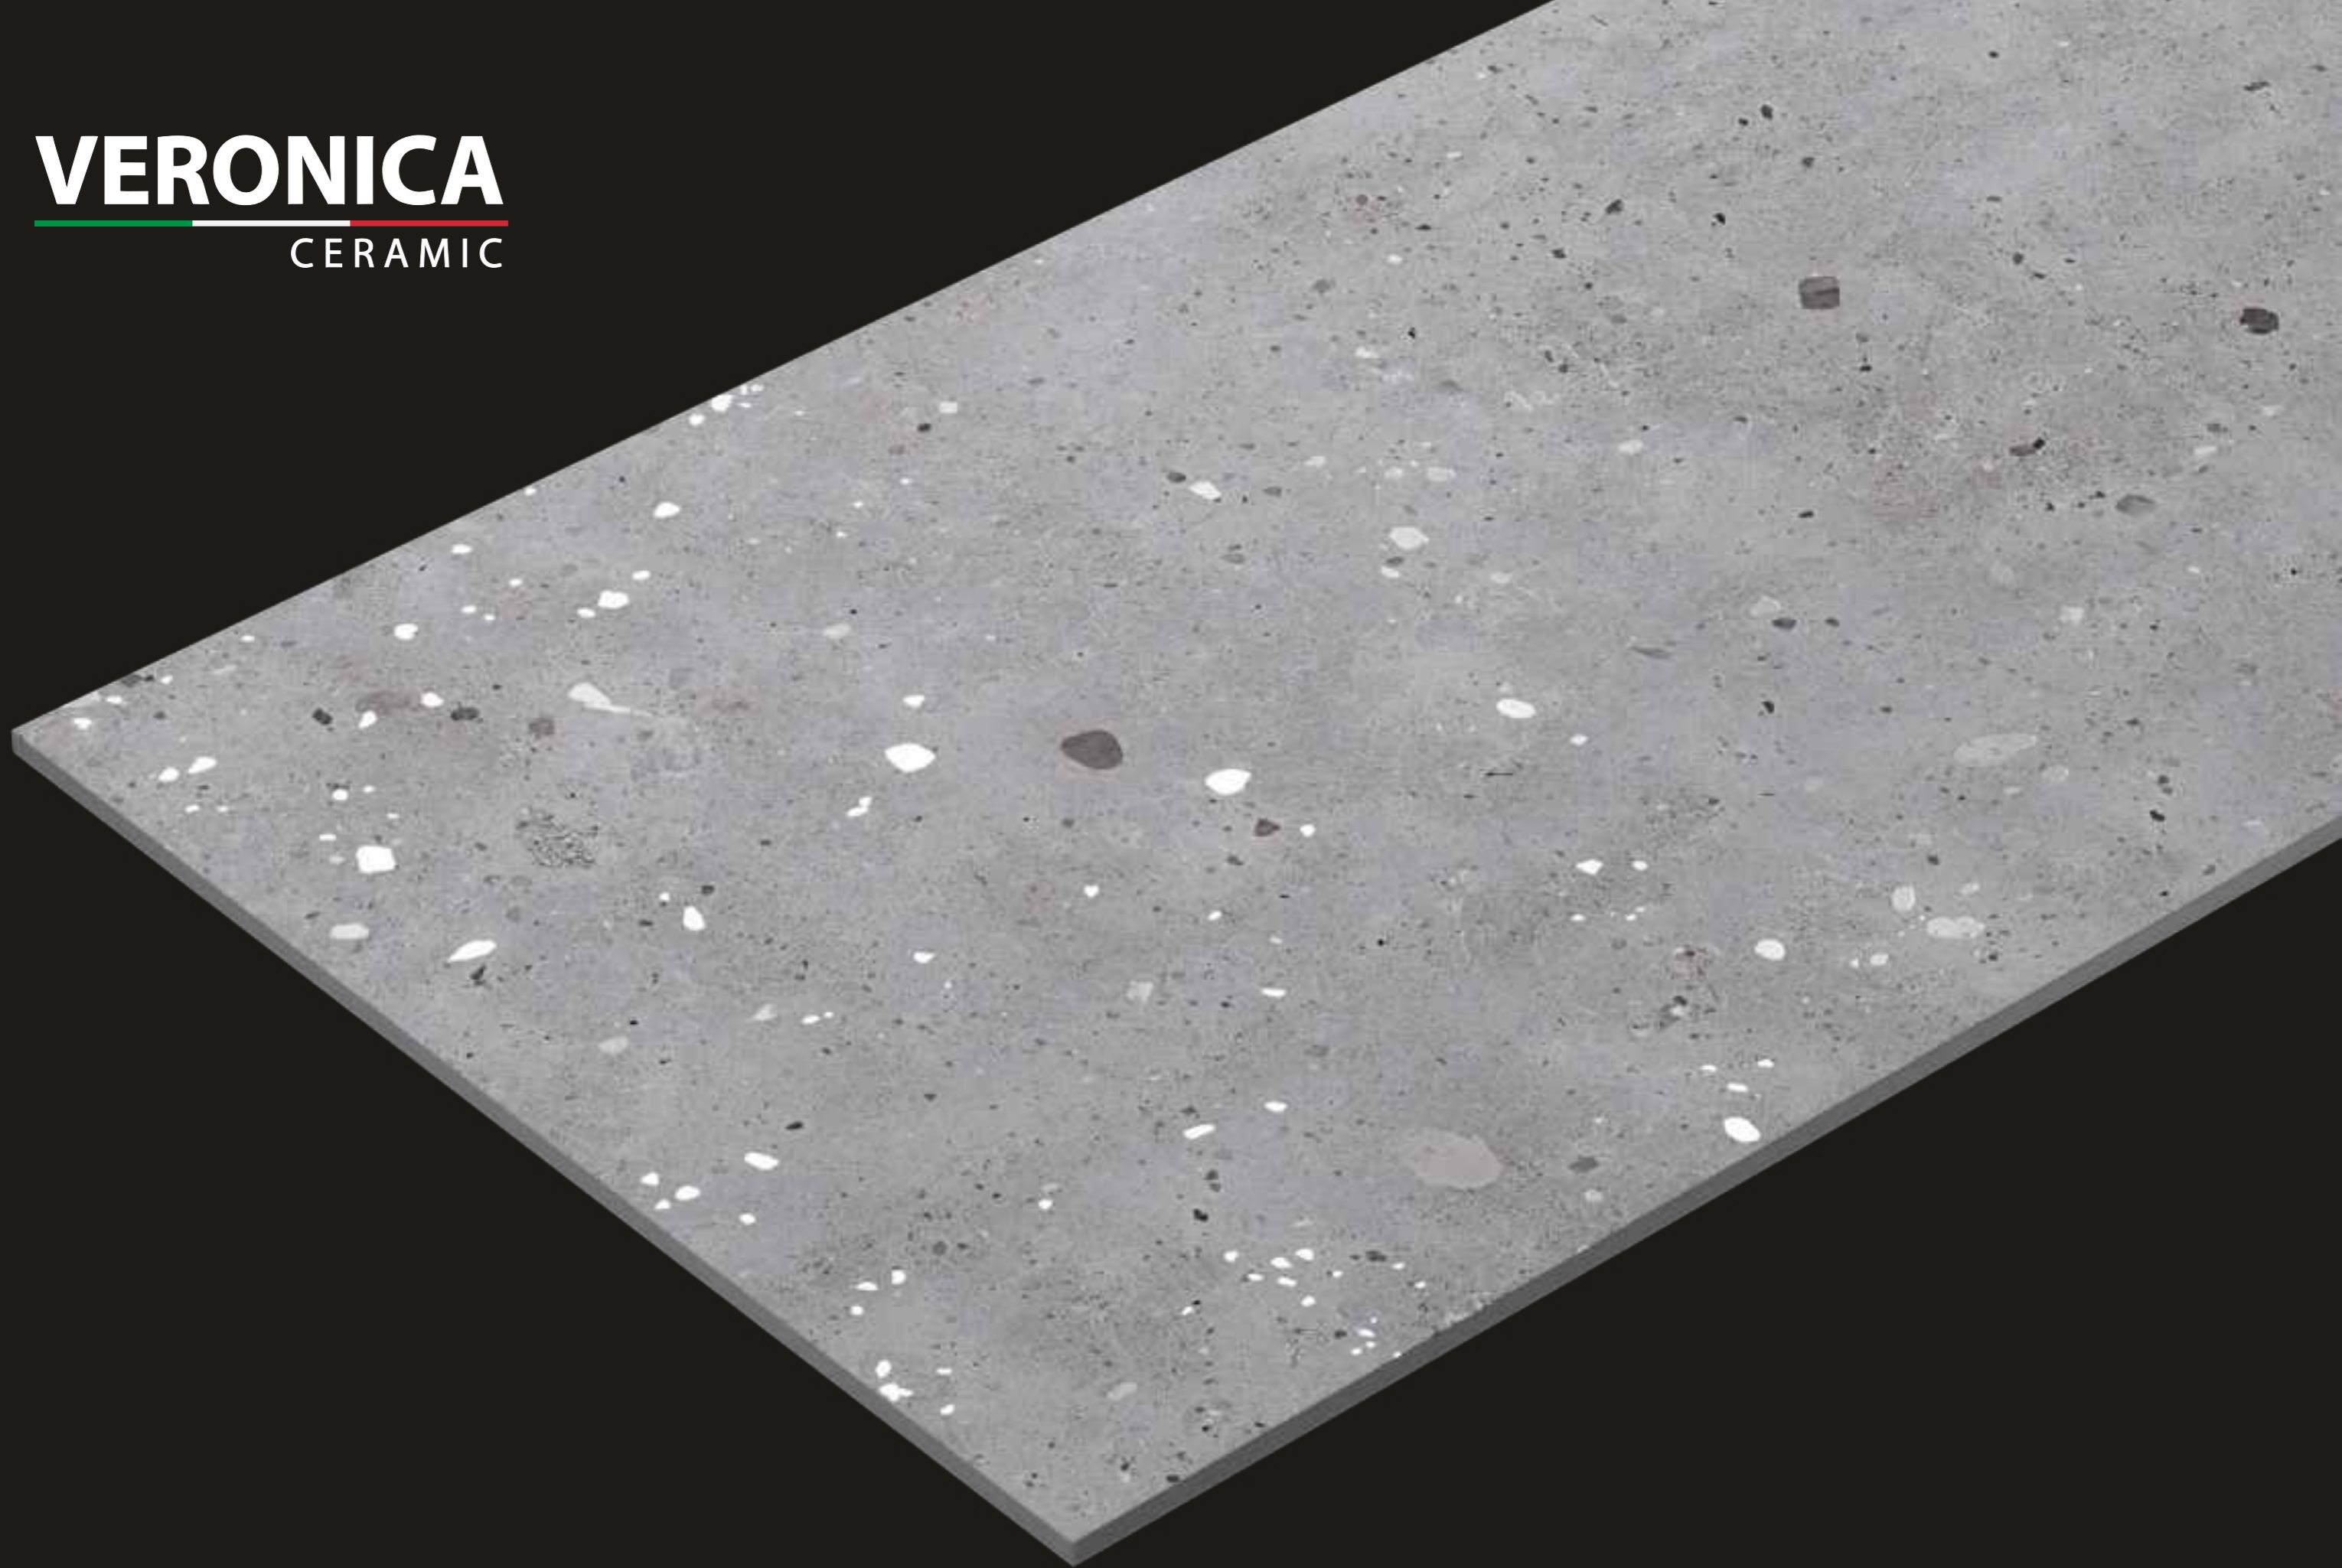

VERONICA
CERAMIC