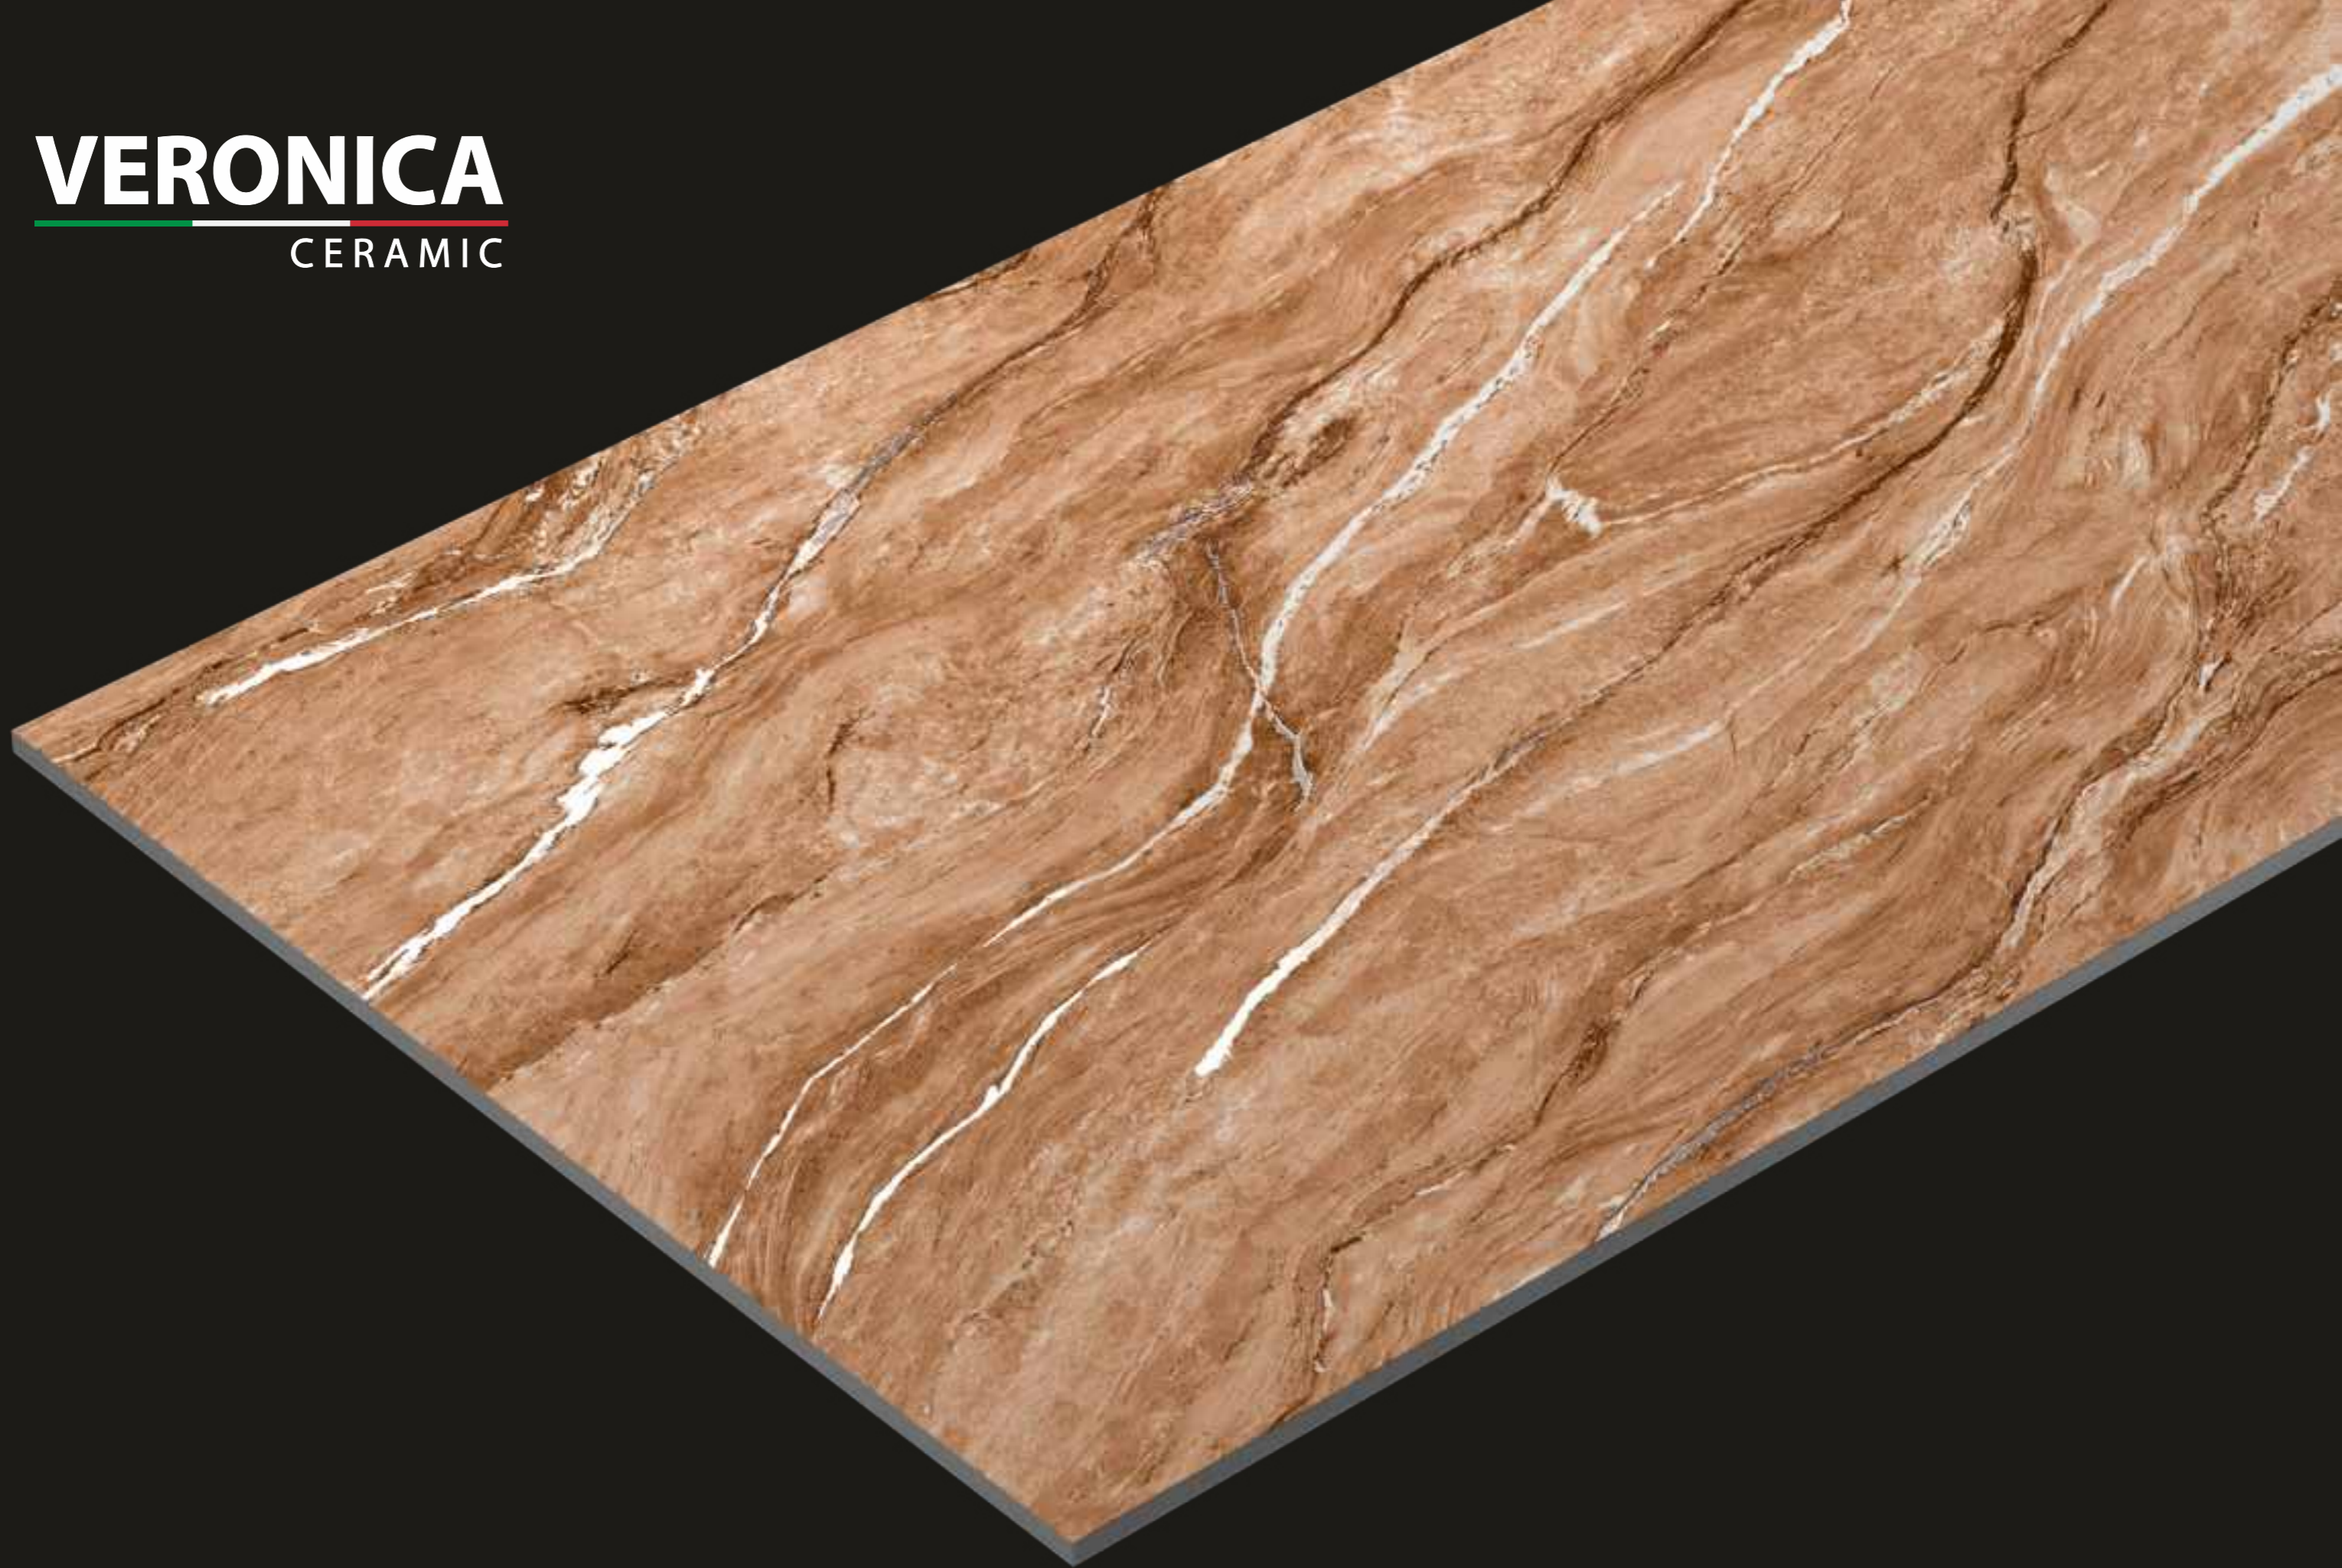

CHEMICAL
RESISTANCE

www.veronicaceramic.com

MARBLE
CARVING
SERIES

VERONICA
CERAMIC

VERONICA

CERAMIC

DENVER BROWN

SIZE
600x1200mm