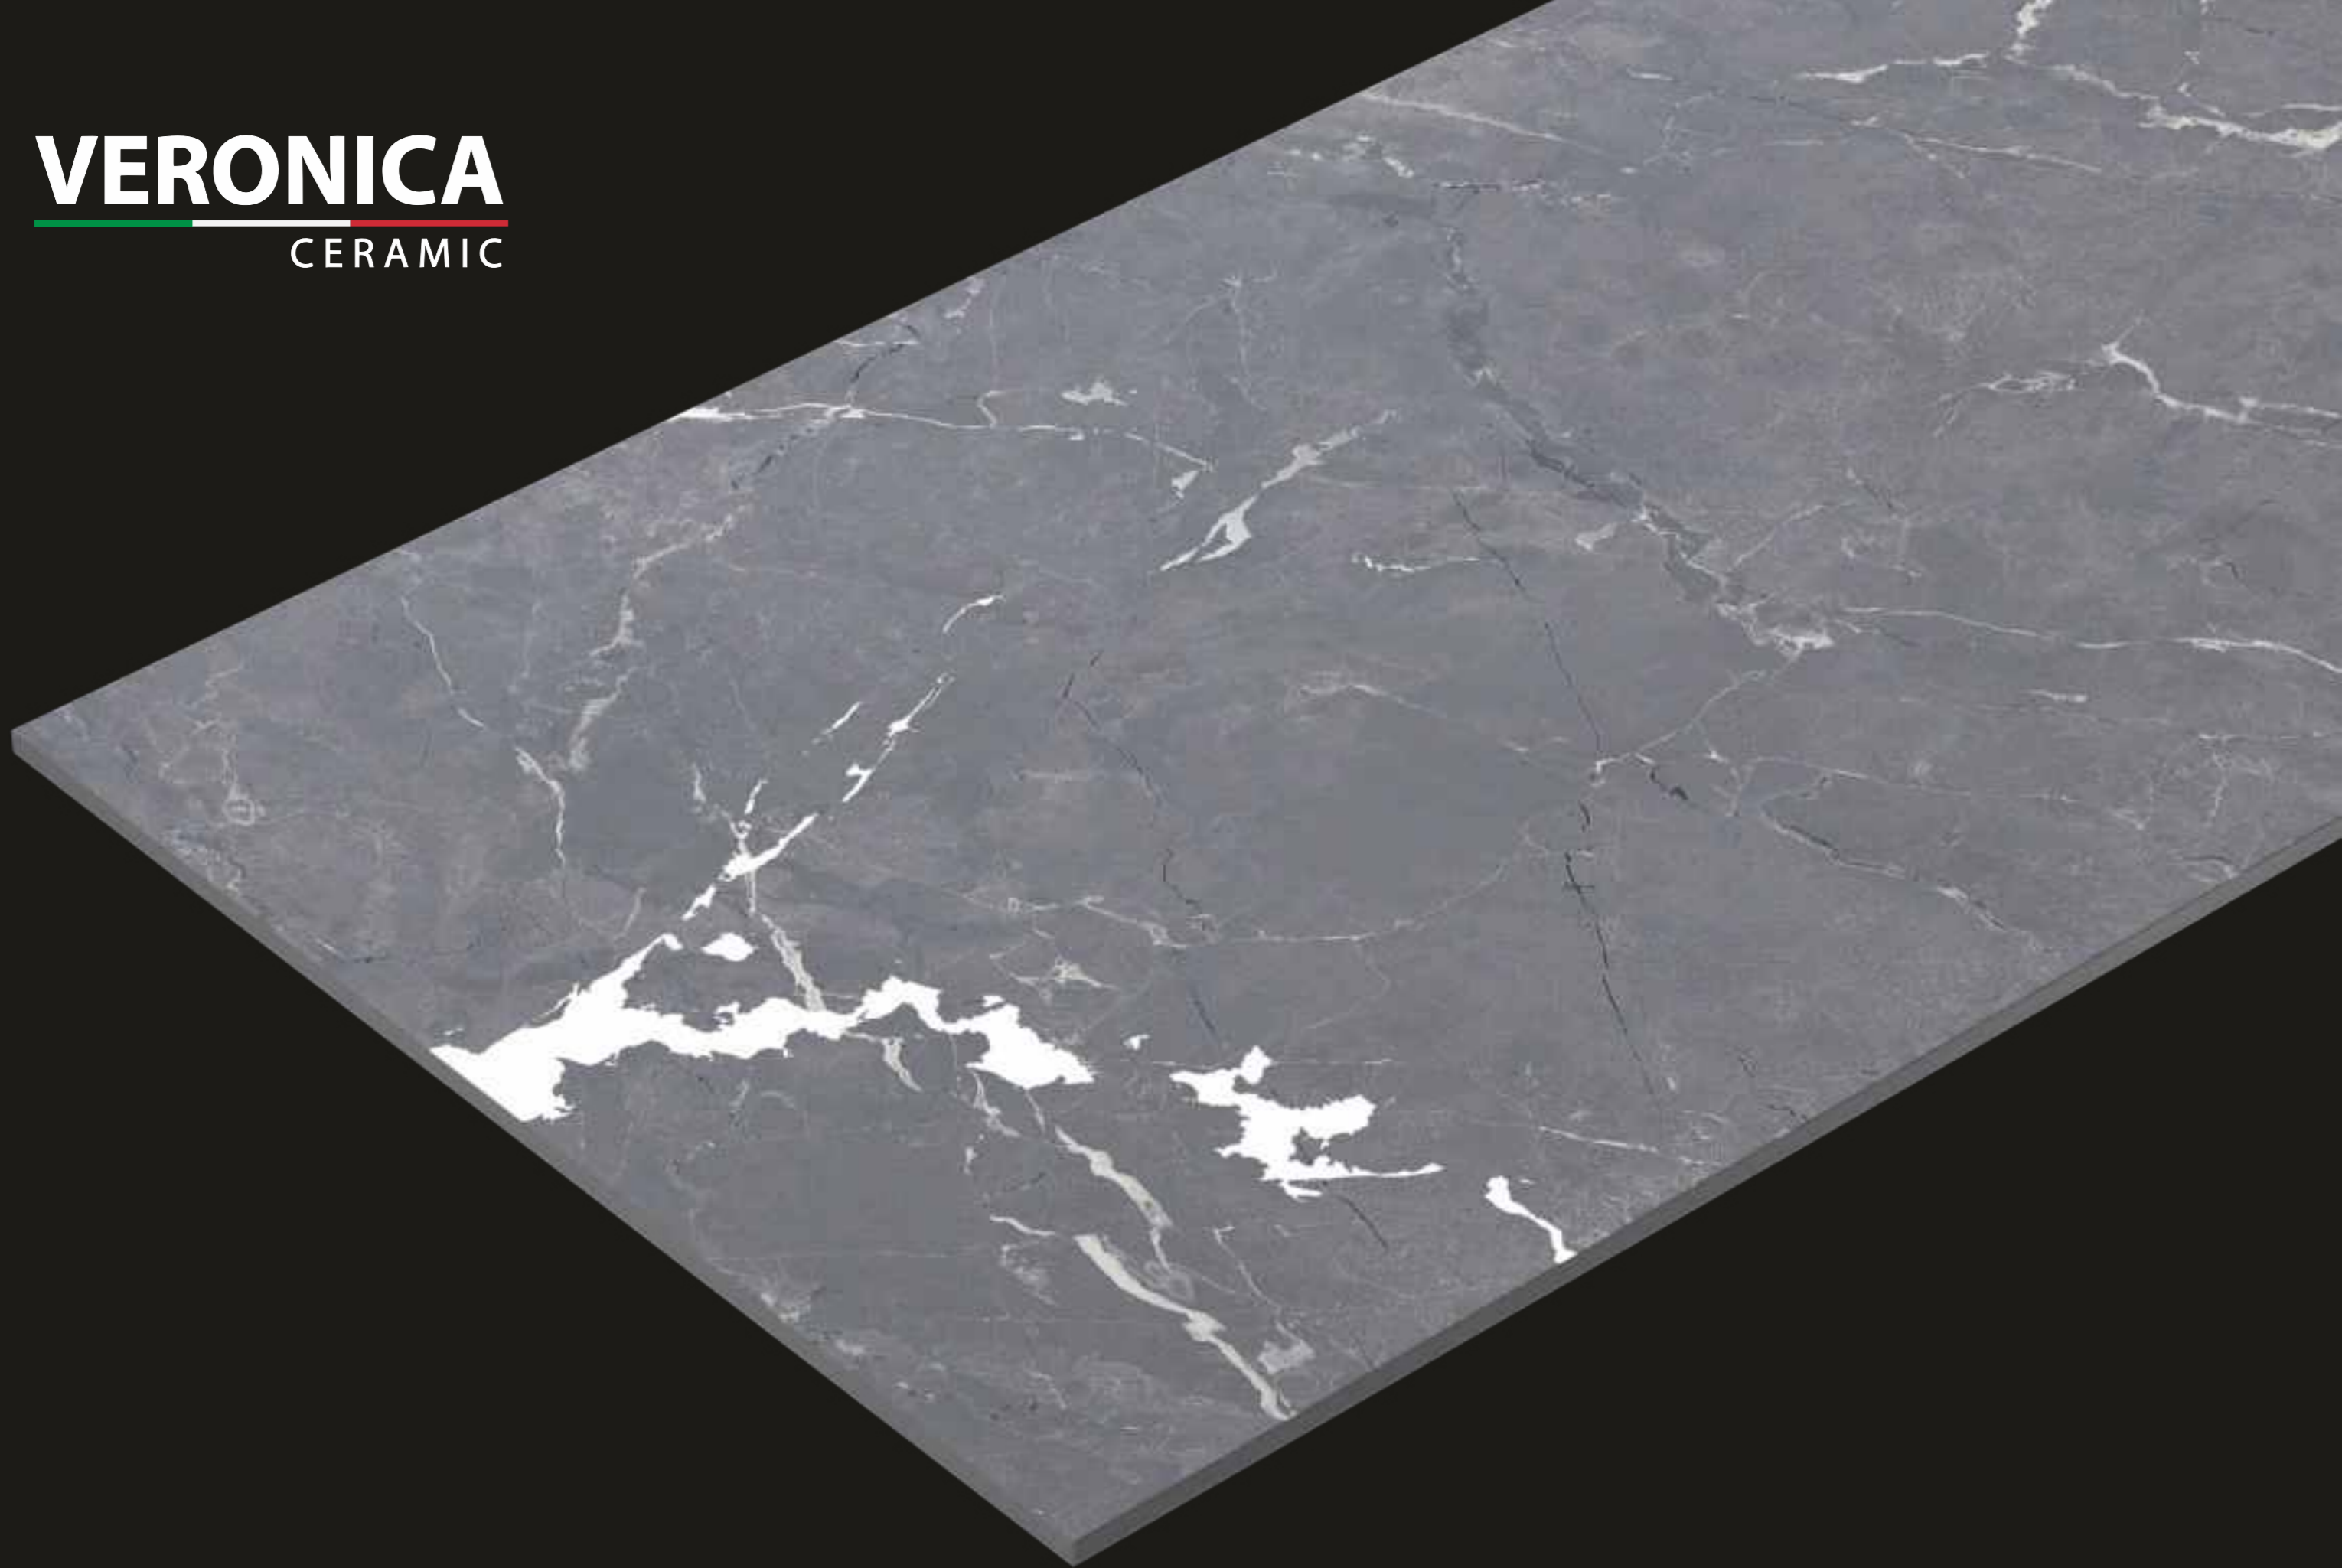

CHEMICAL
RESISTANCE

www.veronicaceramic.com

MARBLE
CARVING
SERIES

VERONICA
CERAMIC

VERONICA

CERAMIC

AMELIA GRIS

SIZE
600x1200mm