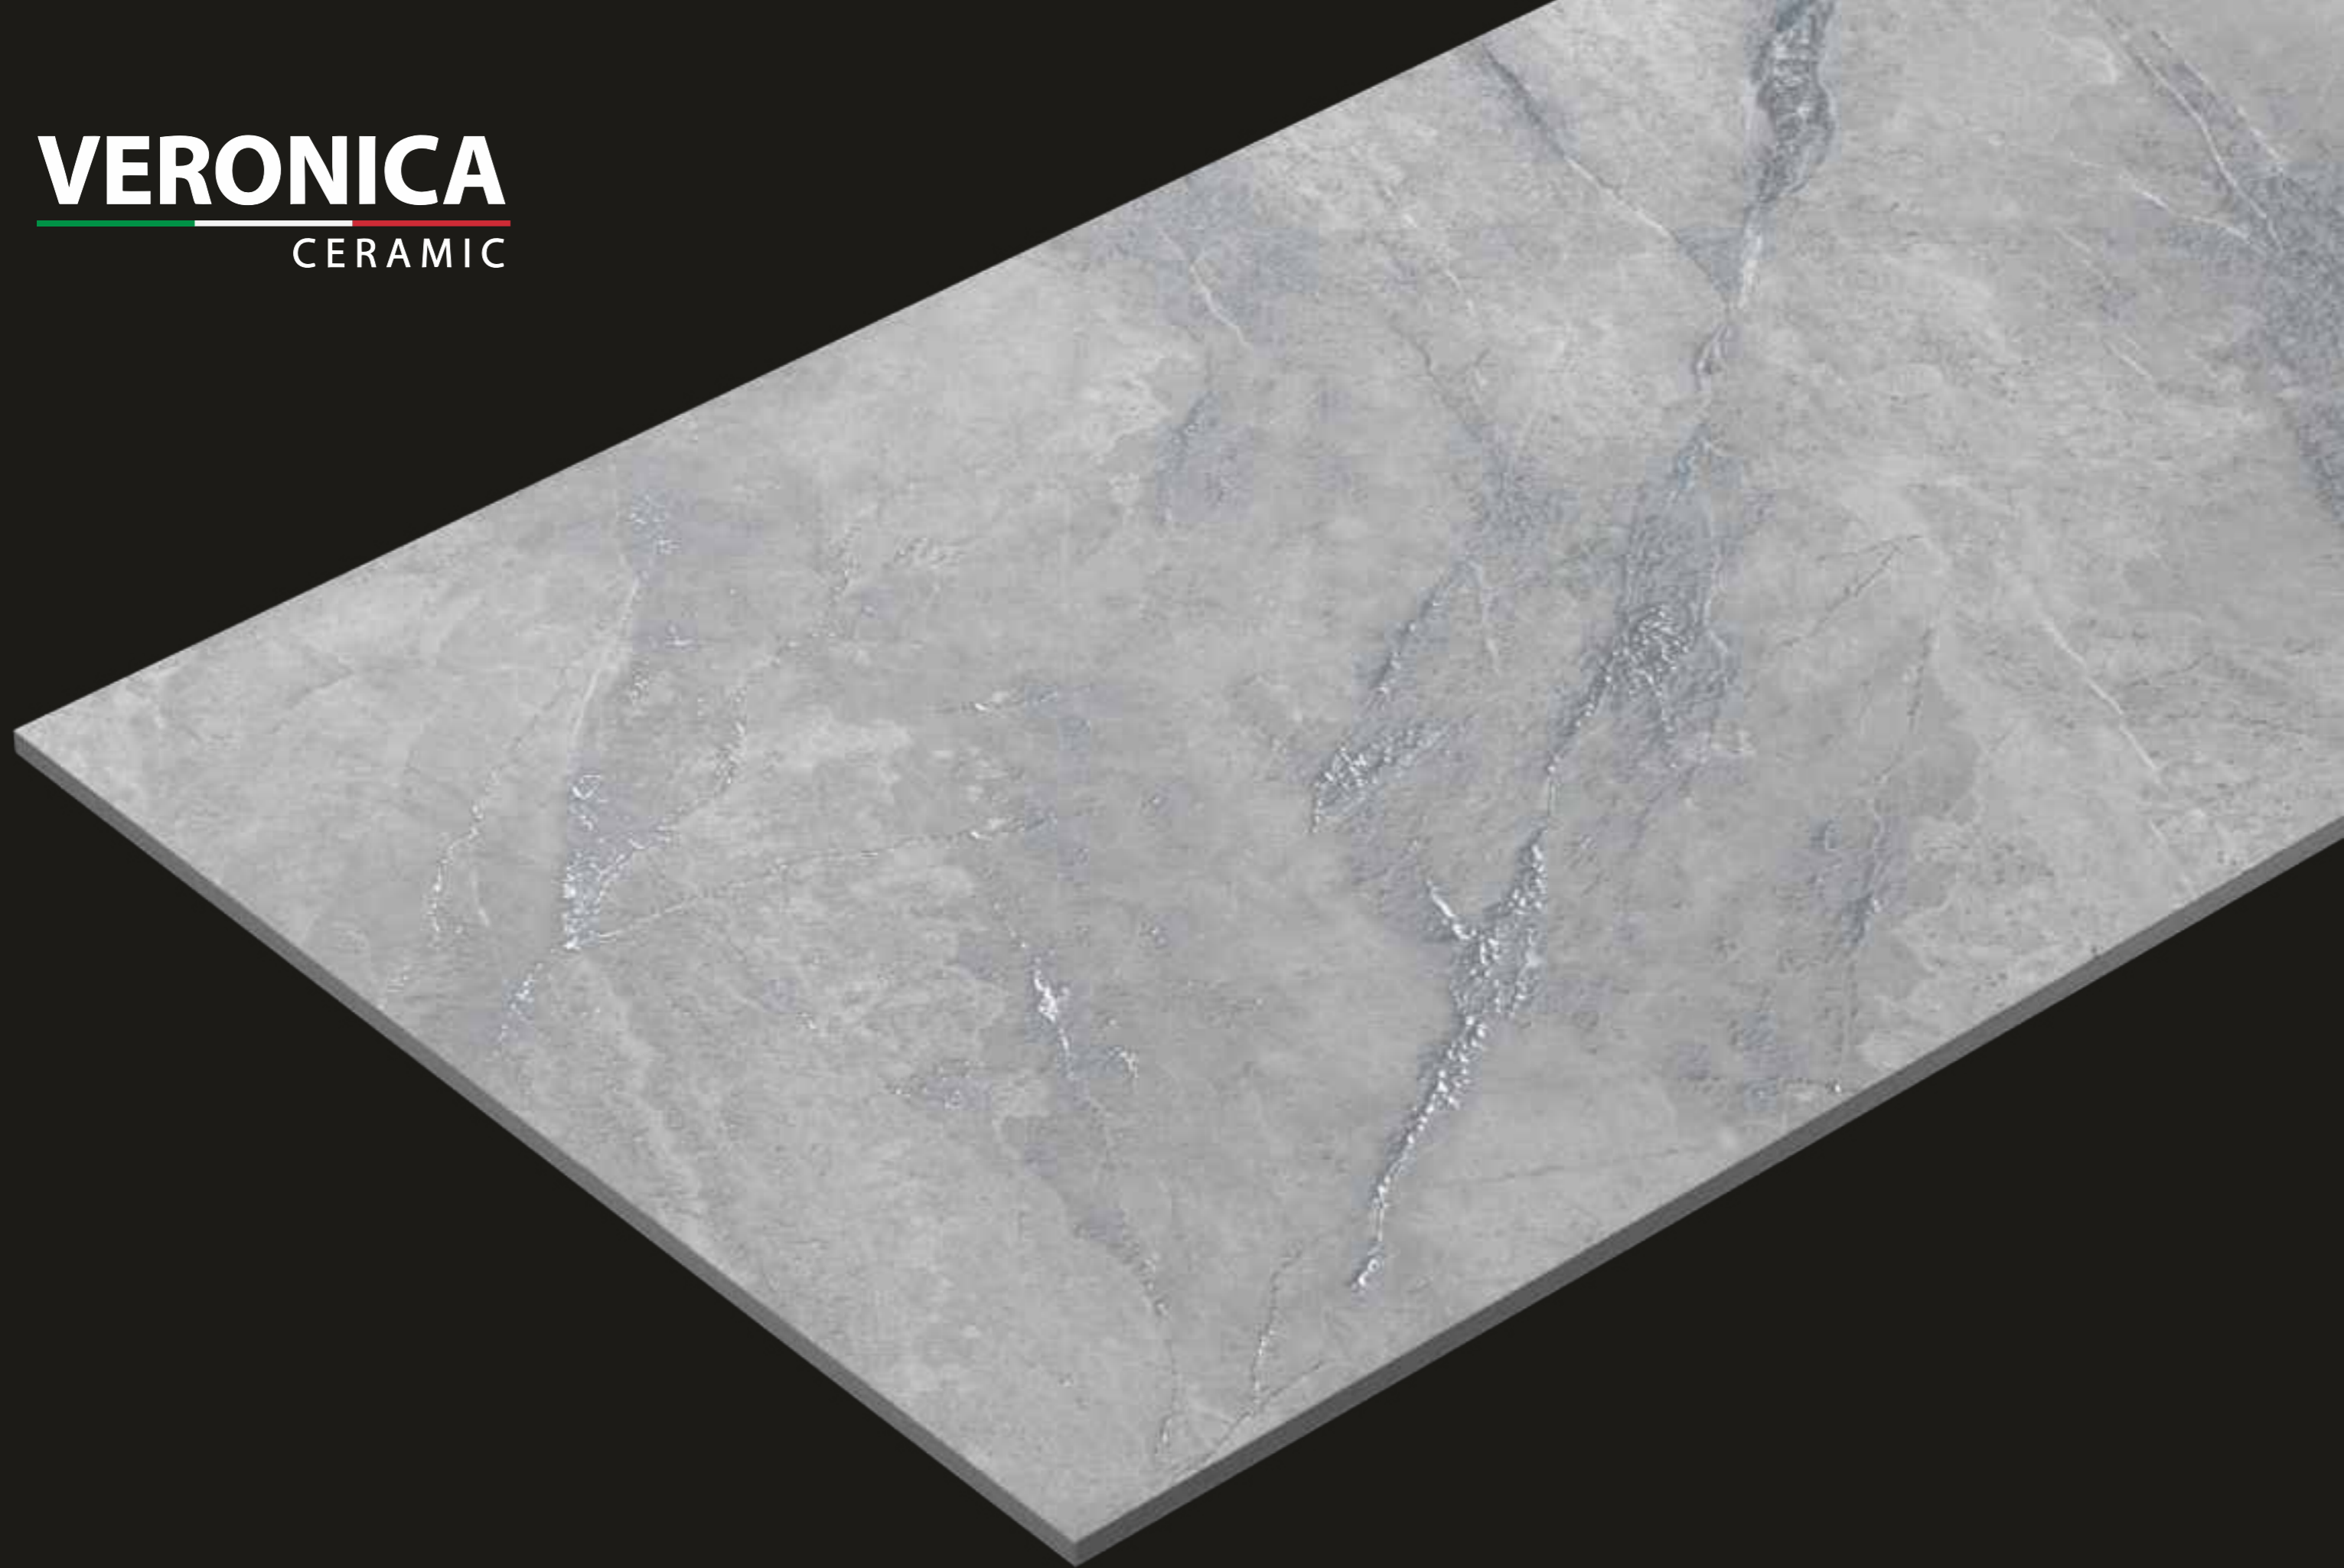

VERONICA
CERAMIC