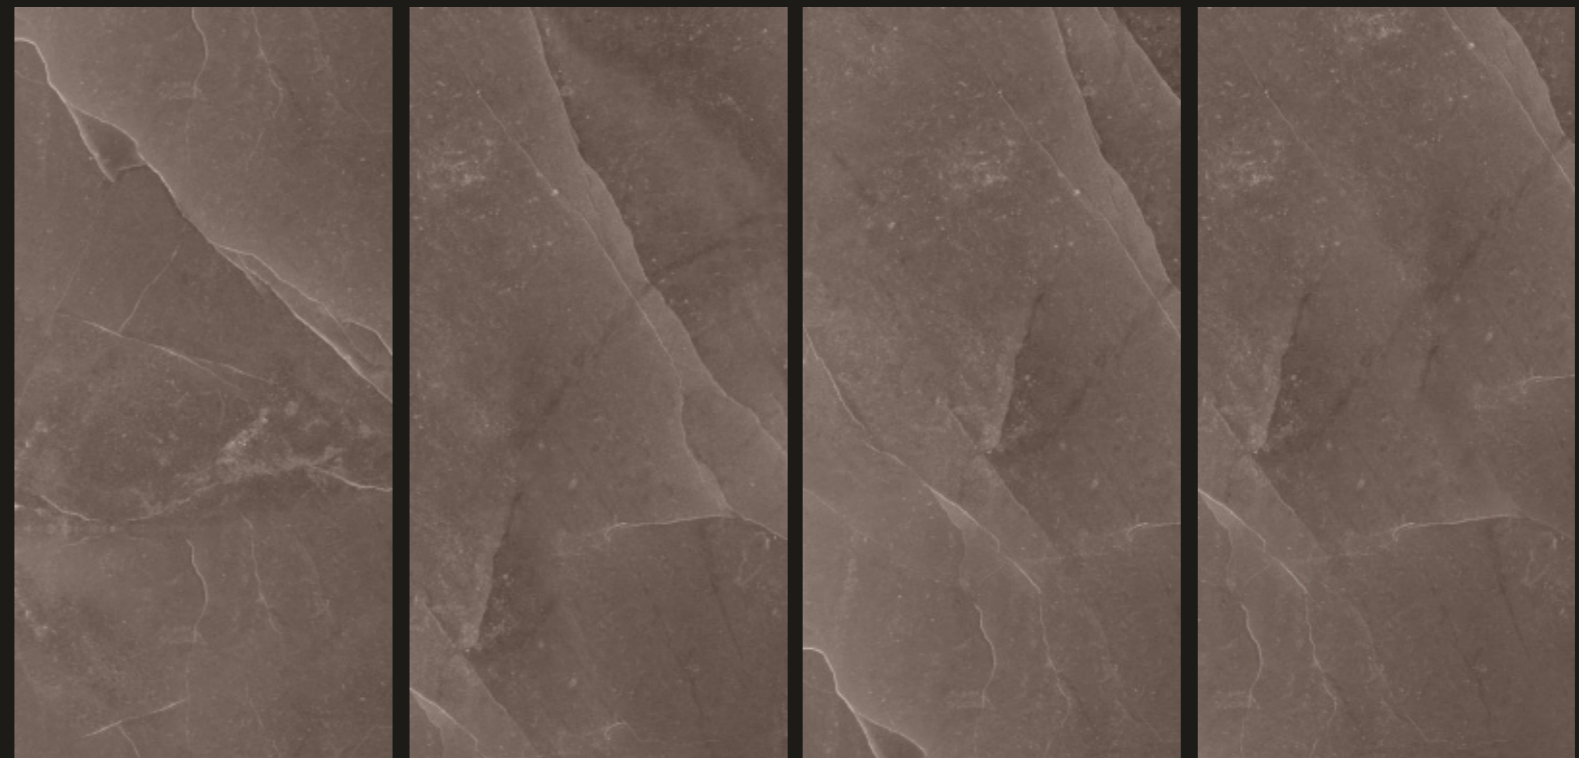

VERONICA
CERAMIC

WHITE
CARVING
SERIES

VERONICA
CERAMIC

VERONICA

CERAMIC

ANTICA COFFEE

SIZE
600x1200mm

FINISH
CARVING