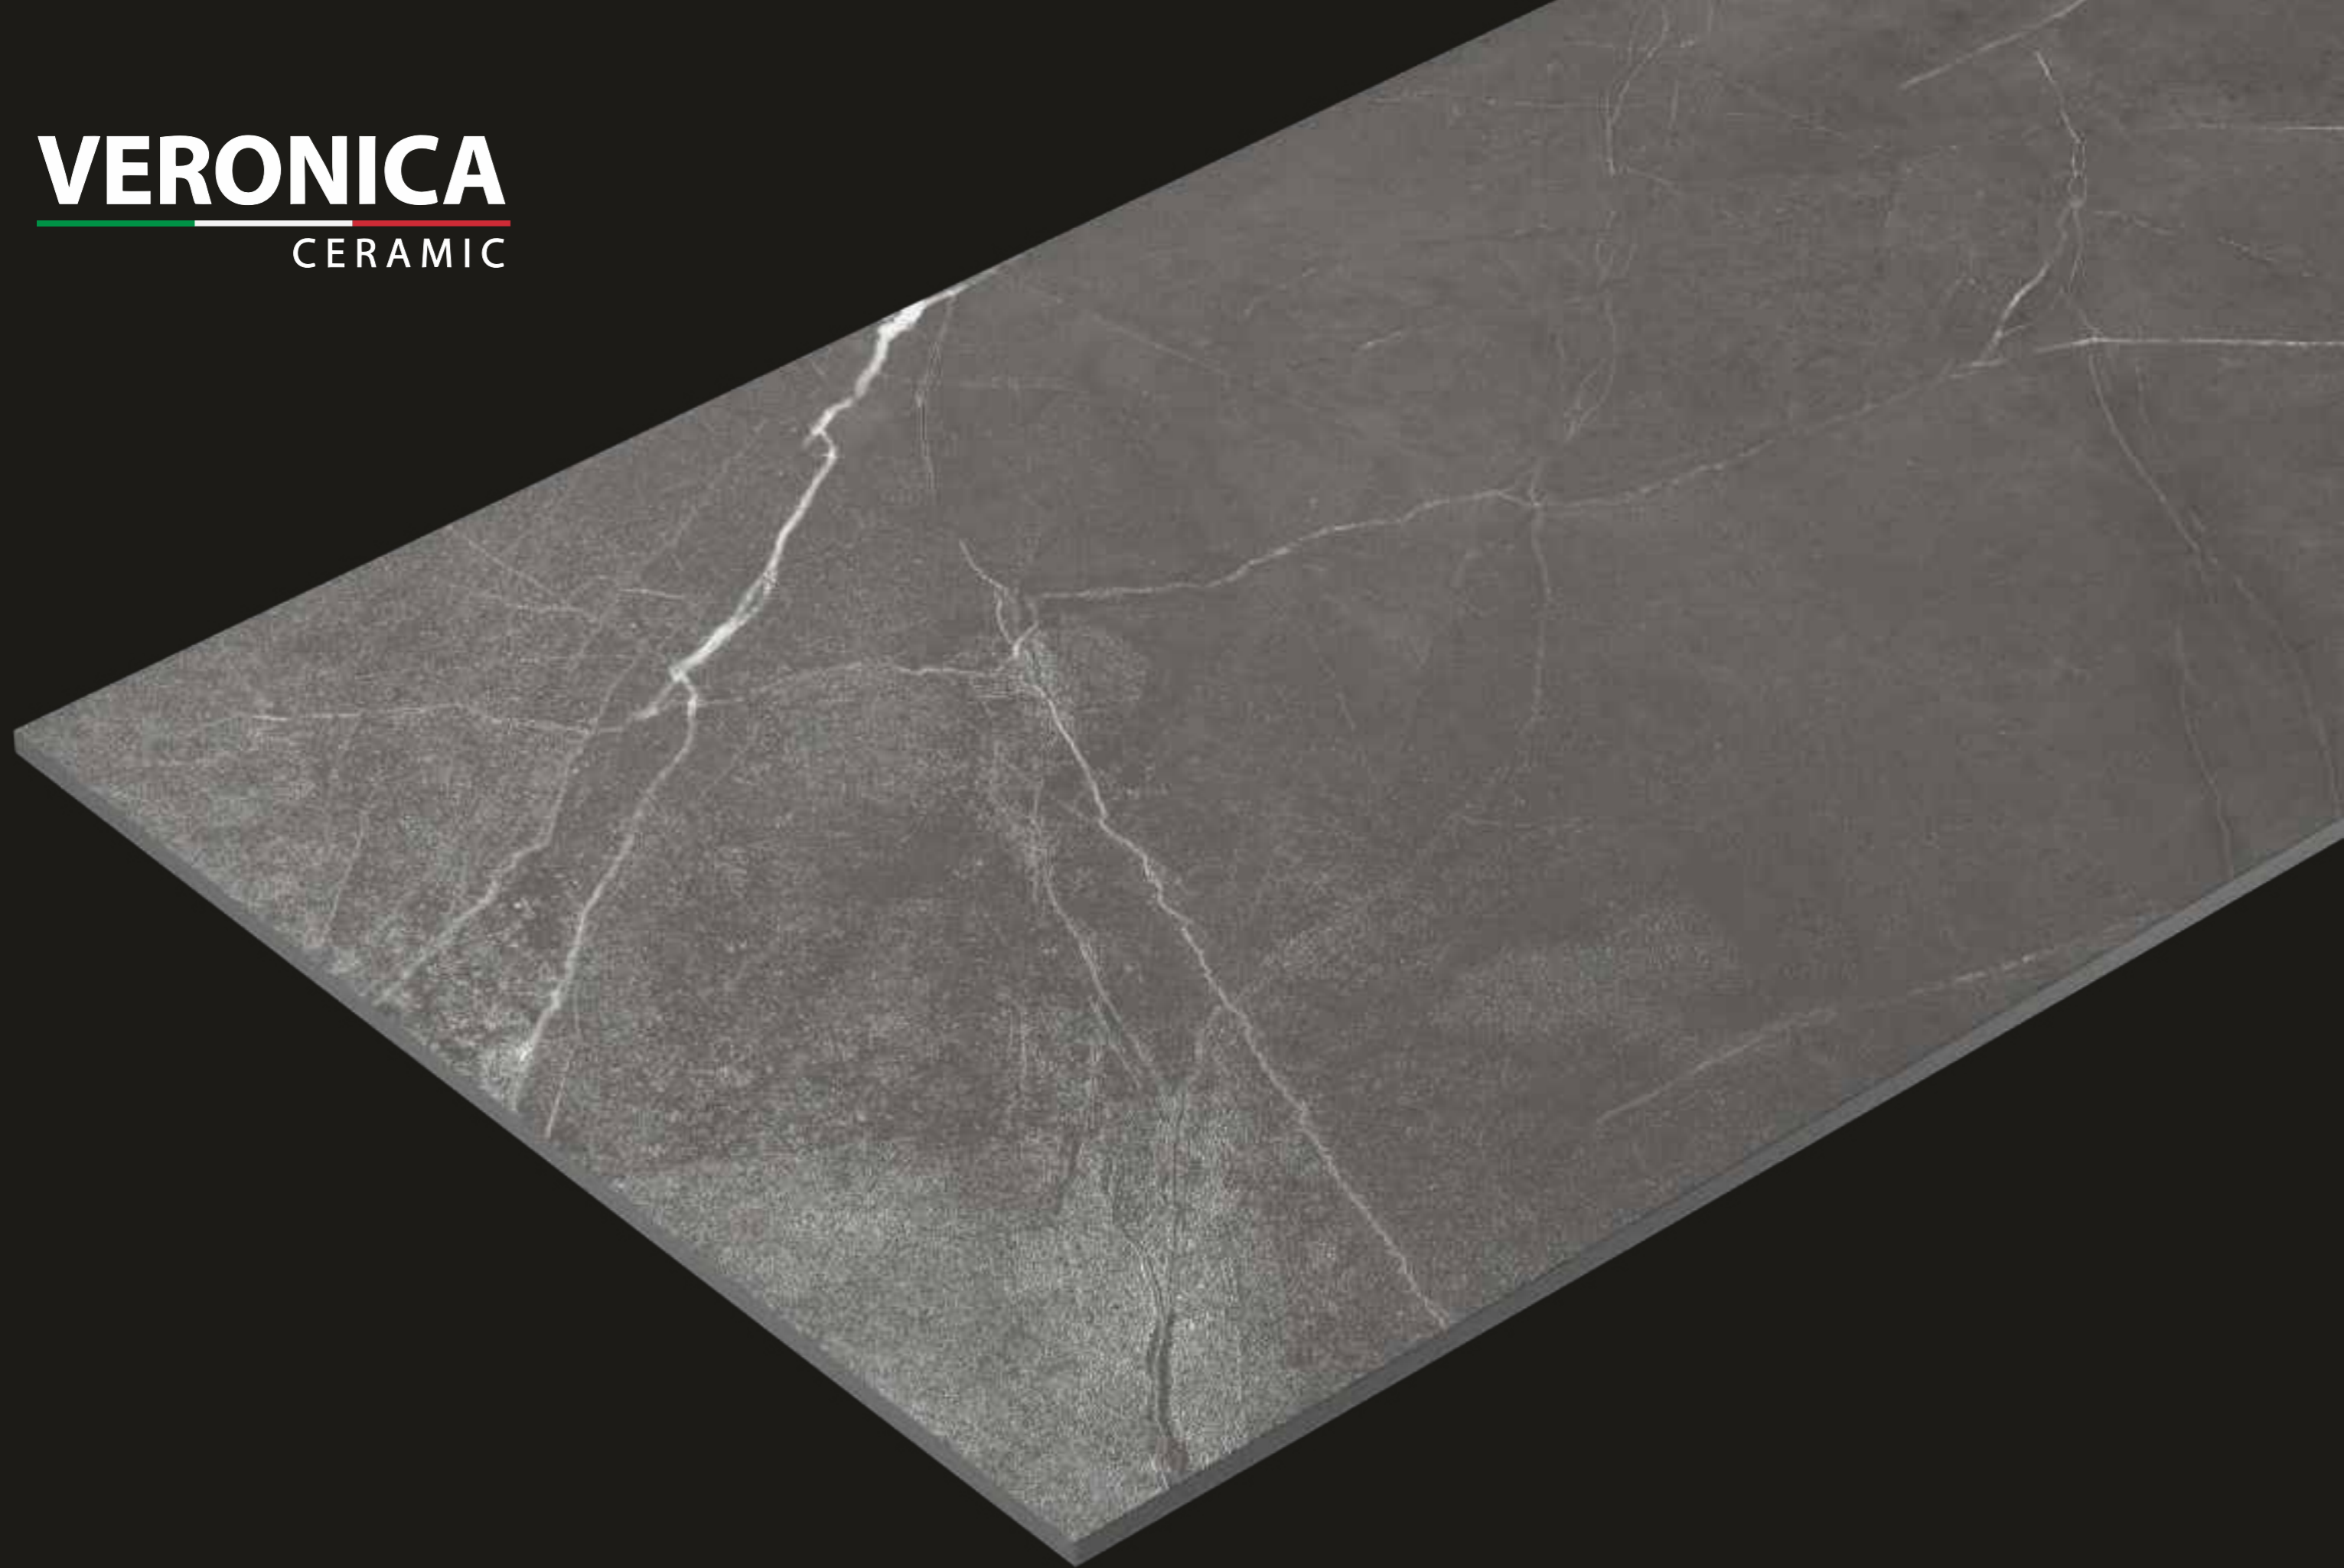

www.veronicaceramic.com

MARBLE
CARVING
SERIES

VERONICA
CERAMIC

VERONICA

CERAMIC

ROMAN NATURAL

SIZE
600x1200mm

FINISH
CARVING