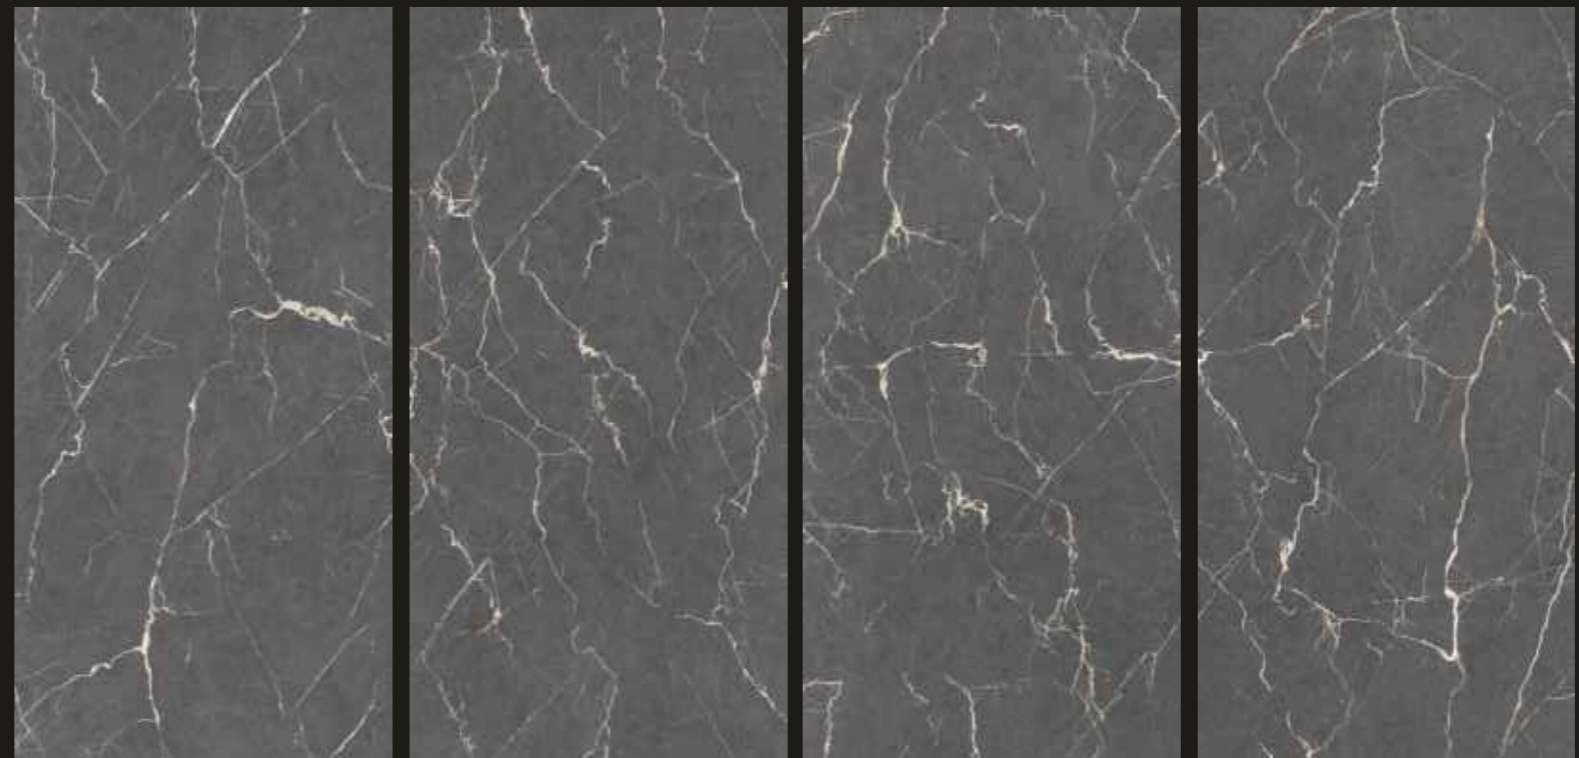

www.veronicaceramic.com

MARBLE
CARVING
SERIES

VERONICA
CERAMIC

VERONICA

CERAMIC

ESHA NERO

SIZE
600x1200mm

FINISH
CARVING