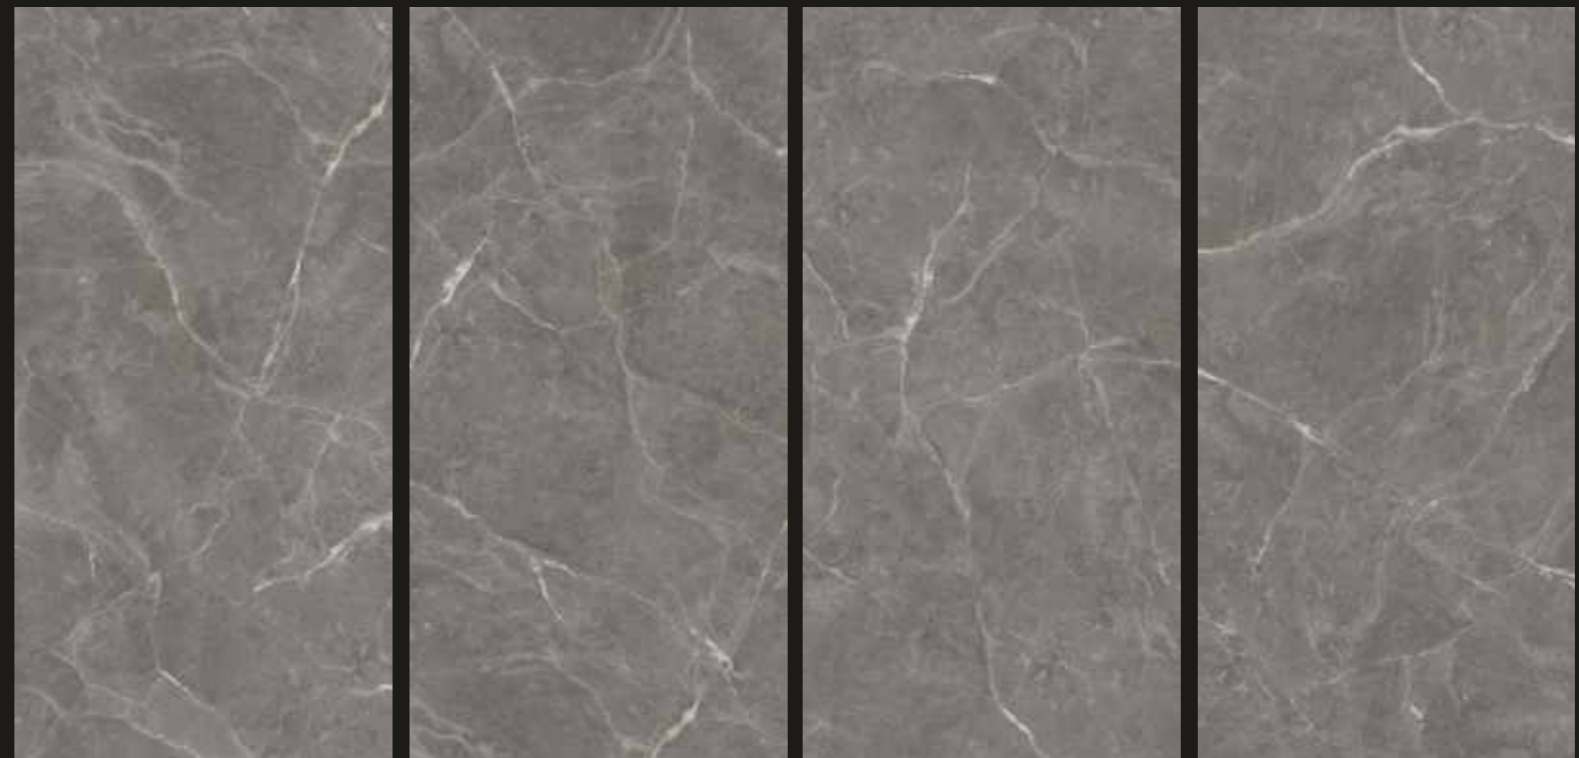

VERONICA

CERAMIC

ASPIRE GRIS

SIZE
600x1200mm

FINISH
CARVING

RANDOM
04

IMPACT
RESISTANCE

HIGH
STRENGTH

ZERO
MAINTENANCE

CHEMICAL
RESISTANCE

www.veronicaceramic.com

MARBLE
CARVING
SERIES