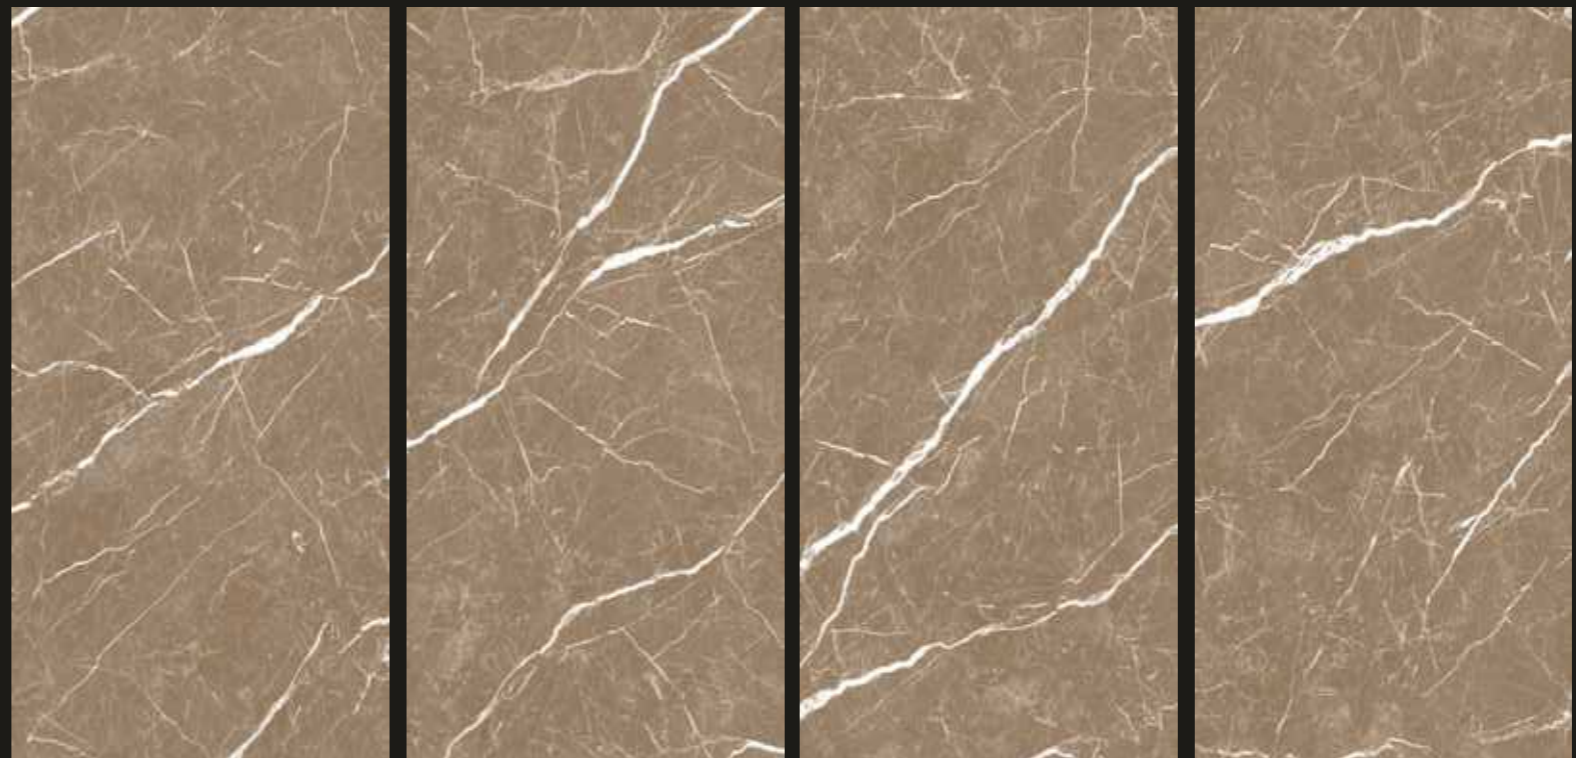

MARBLE
CARVING
SERIES

VERONICA
CERAMIC

VERONICA

CERAMIC

LEXUS BROWN

SIZE
600x1200mm

FINISH
CARVING

RANDOM
04