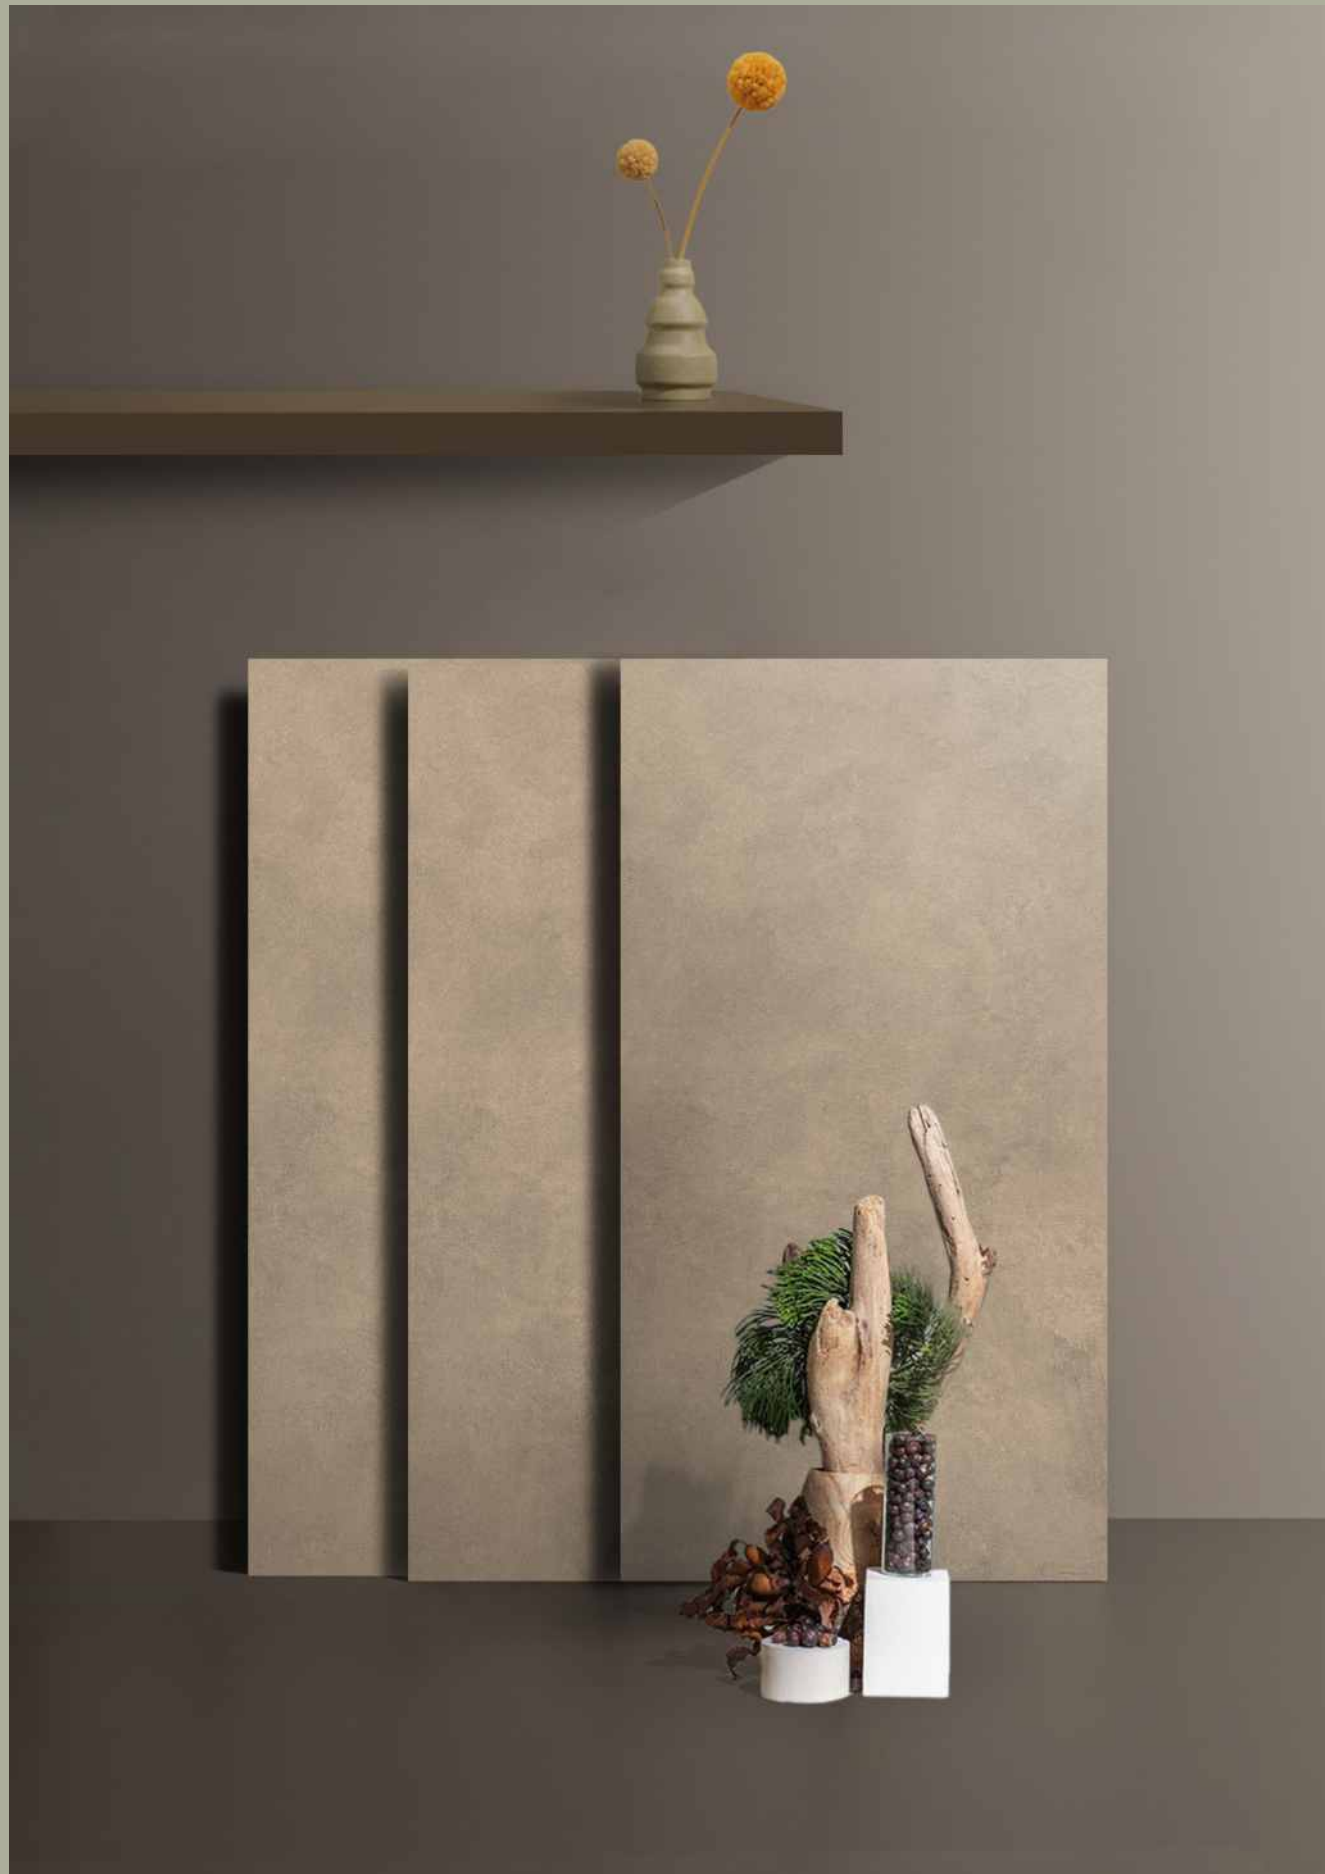

NEBULA

S E R I E S

Size

600x1200mm

MATT FINISH

- ⊖ Introducing the Matt Series: Where elegance meets practicality. These tiles boast a non-reflective surface for a sophisticated look while offering enhanced safety with their reduced slipperiness compared to glossy tiles.
- ⊖ Matt tiles have a non-reflective surface, which can add a subtle and sophisticated look to spaces. They are often chosen for areas where you want to avoid glare or excessive shine, such as bathrooms, kitchens, and living areas. These tiles can come in various colors, catering to a wide range of design preferences.