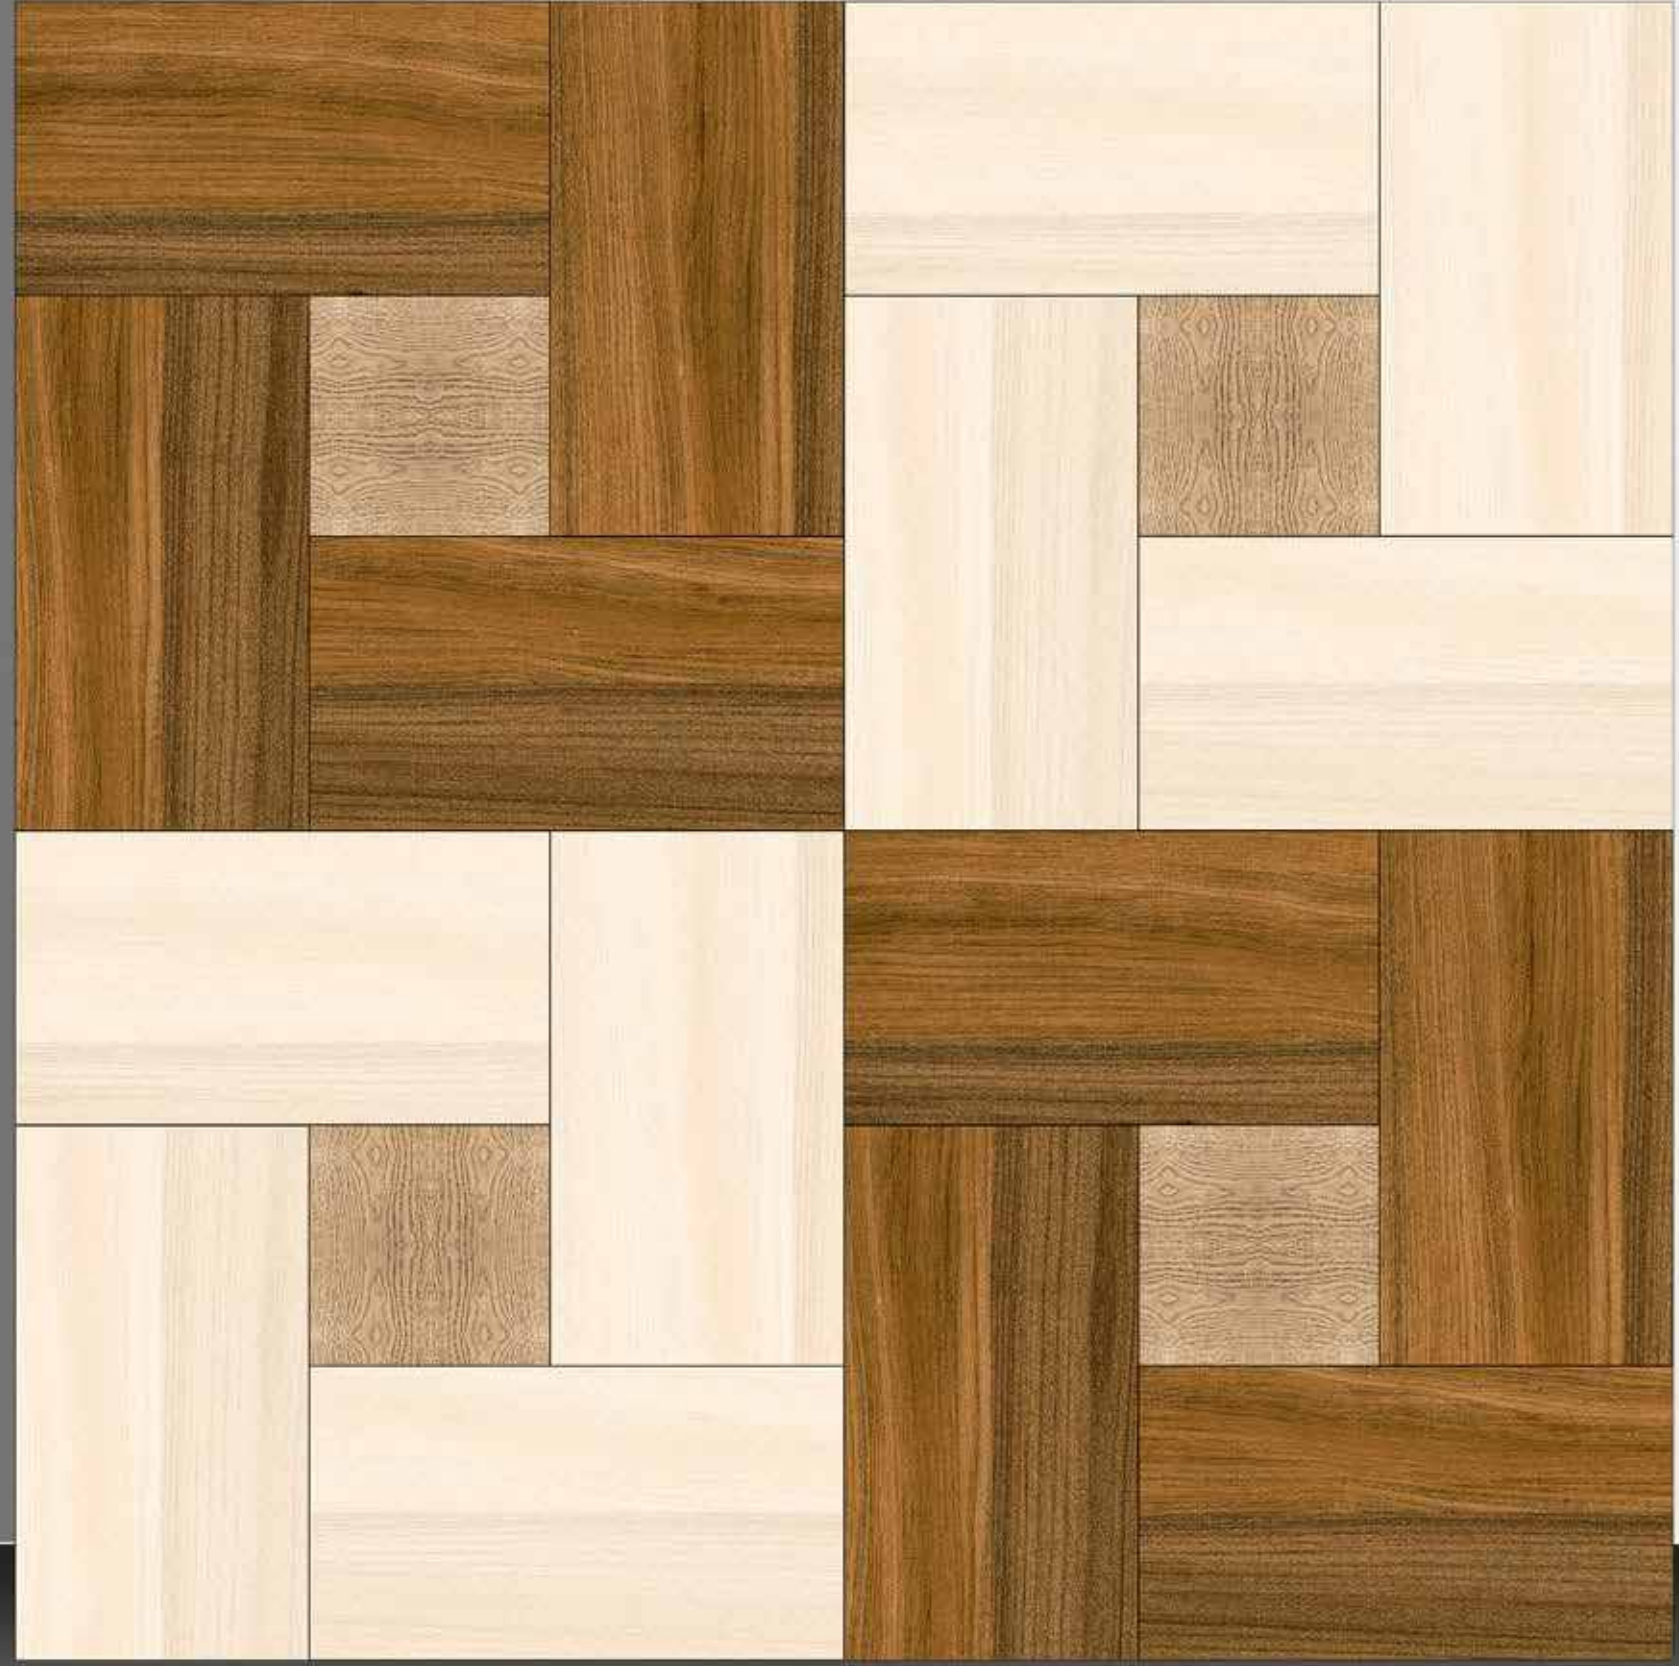

WOODEN SERIES

VERONICA

CERAMIC

434