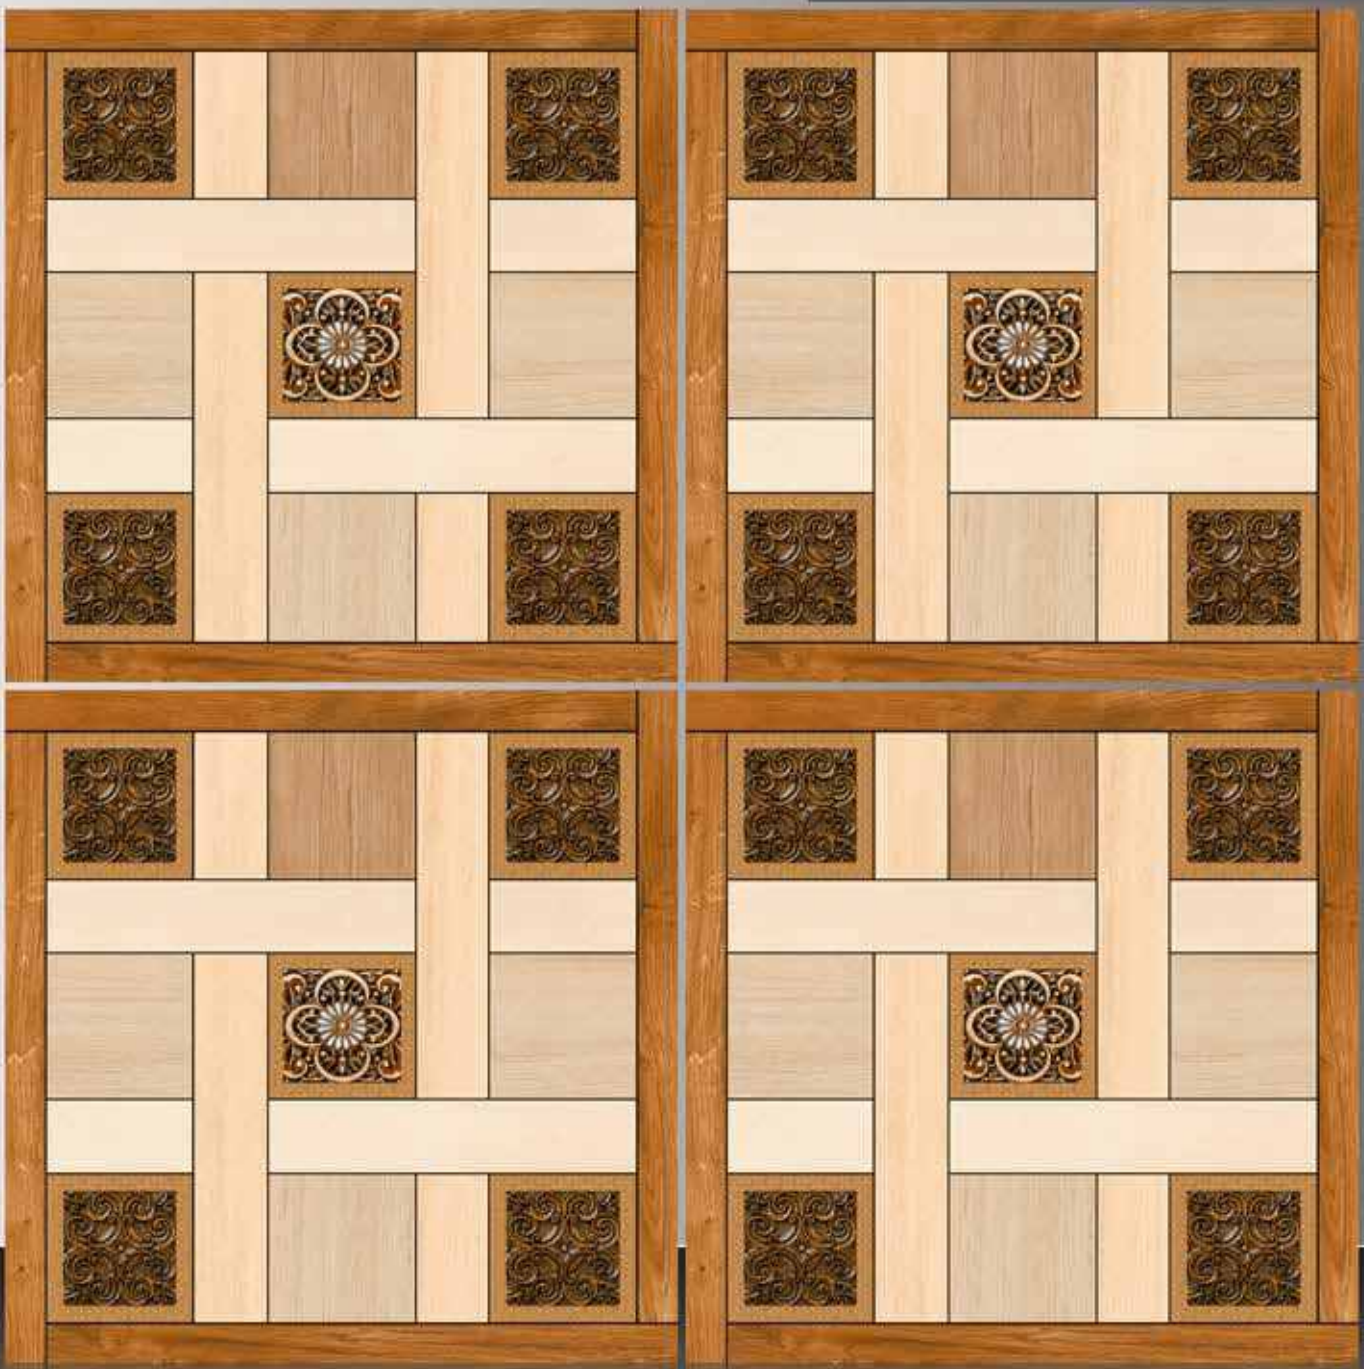

PUNCH SERIES

513

VERONICA
CERAMIC

PREVIEW

PORCELAIN
600X600