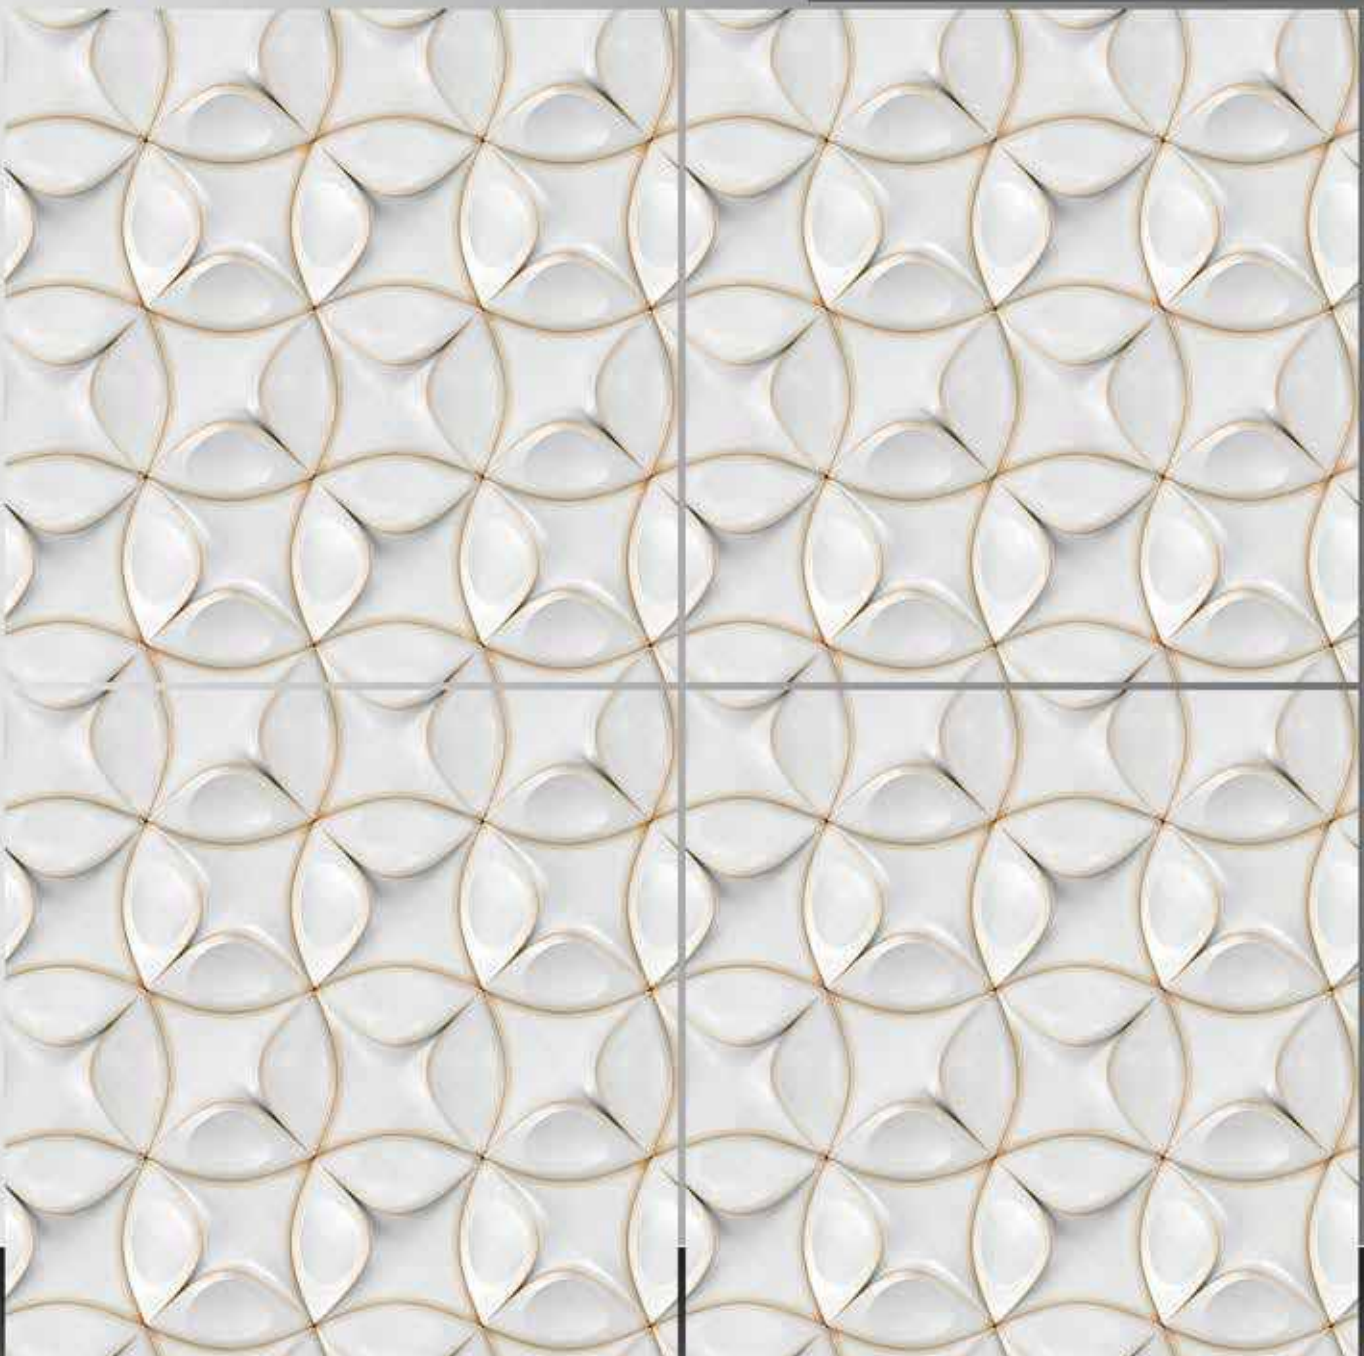

3D SERIES

VERONICA
CERAMIC

3D-632

PREVIEW

PORCELAIN
600X600

www.veronicaceramic.com